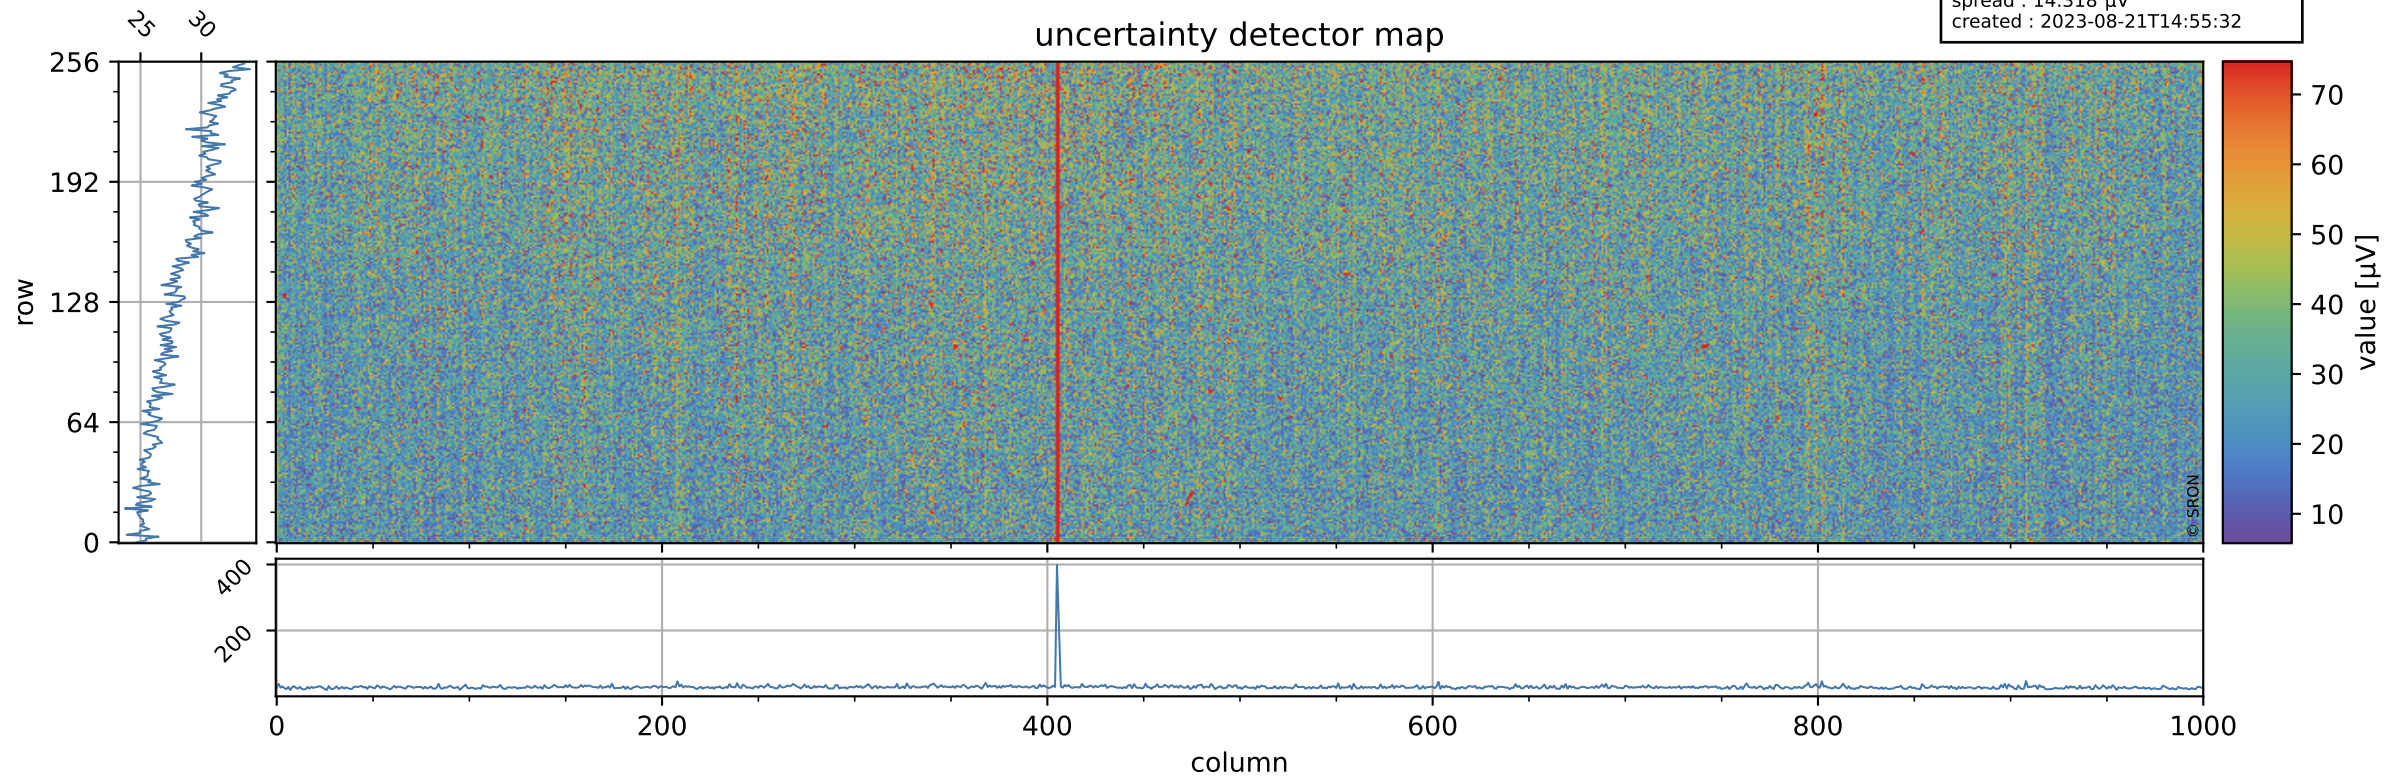

# Tropomi SWIR offset (official)

orbits : 19 in [17782, 17827]  
coverage : 2021-03-19 / 2021-03-22  
median : 0.52594 V  
spread : 0.035917 V  
created : 2023-08-21T14:55:32

## value detector map

# Tropomi SWIR offset (official)

orbits : 19 in [17782, 17827]  
coverage : 2021-03-19 / 2021-03-22  
median : 28.521  $\mu\text{V}$   
spread : 14.318  $\mu\text{V}$   
created : 2023-08-21T14:55:32

# Tropomi SWIR offset (official) ground-tracks of Sentinel-5P

orbits : 19 in [17782, 17827]  
coverage : 2021-03-19 / 2021-03-22  
created : 2023-08-21T14:55:34