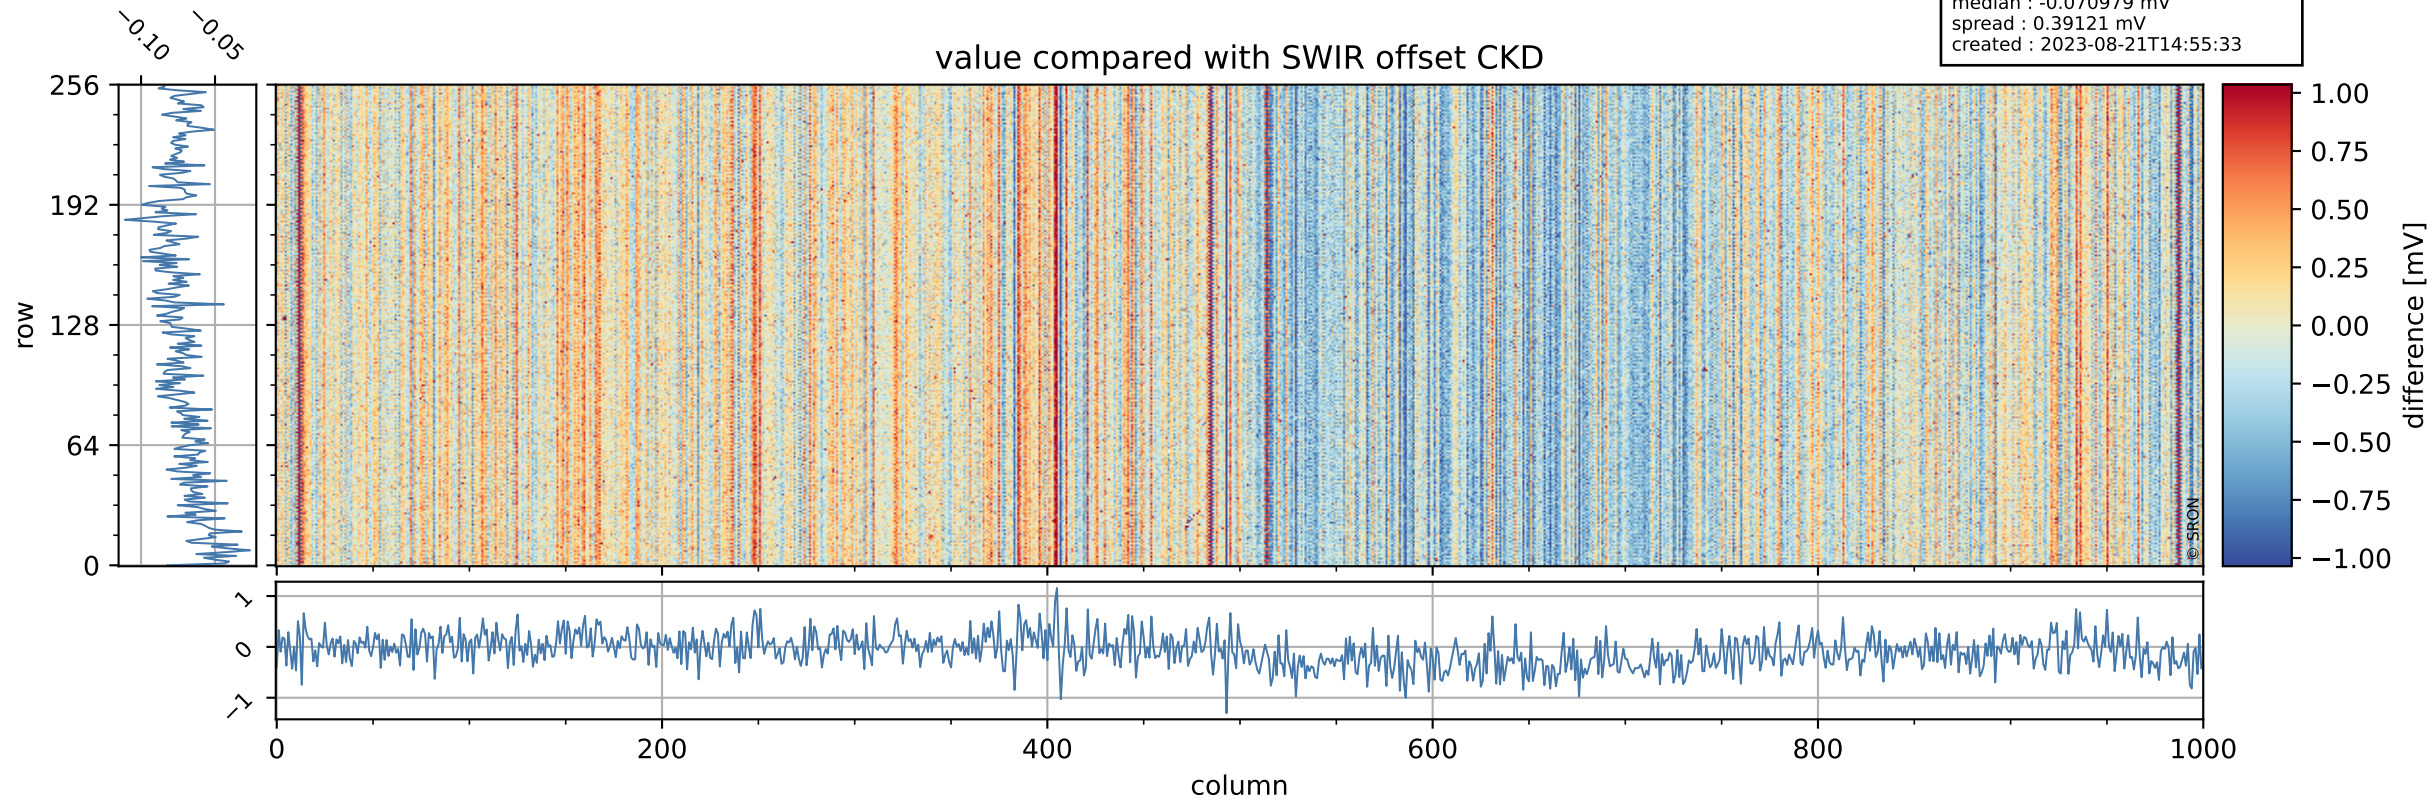

## value detector map

# Tropomi SWIR offset (official)

orbits : 19 in [17782, 17827]  
coverage : 2021-03-19 / 2021-03-22  
median : 28.521  $\mu\text{V}$   
spread : 14.318  $\mu\text{V}$   
created : 2023-08-21T14:55:32

# Tropomi SWIR offset (official)

orbits : 19 in [17782, 17827]  
coverage : 2021-03-19 / 2021-03-22  
median : -0.070979 mV  
spread : 0.39121 mV  
created : 2023-08-21T14:55:33

value compared with SWIR offset CKD

# Tropomi SWIR offset (official) ground-tracks of Sentinel-5P

orbits : 19 in [17782, 17827]  
coverage : 2021-03-19 / 2021-03-22  
created : 2023-08-21T14:55:34