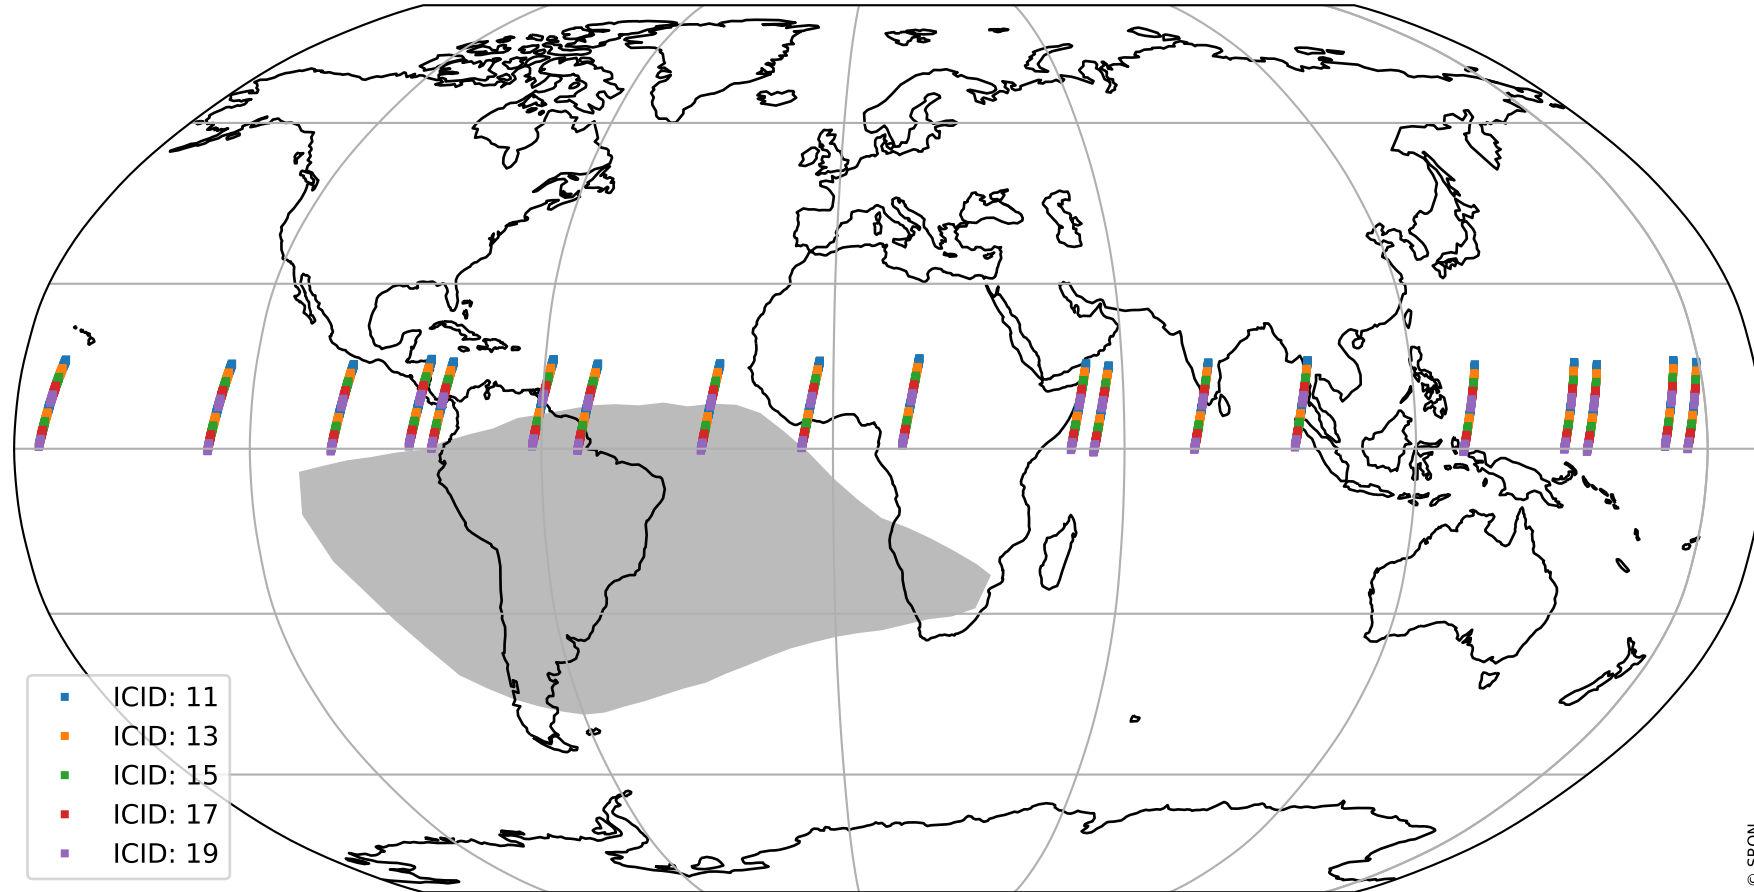

# Tropomi SWIR offset (official)

orbits : 19 in [17782, 17827]  
coverage : 2021-03-19 / 2021-03-22  
median : 28.521  $\mu\text{V}$   
spread : 14.318  $\mu\text{V}$   
created : 2023-08-21T14:55:32

# Tropomi SWIR offset (official)

orbits : 19 in [17782, 17827]  
coverage : 2021-03-19 / 2021-03-22  
median : -0.070979 mV  
spread : 0.39121 mV  
created : 2023-08-21T14:55:33

value compared with SWIR offset CKD

# Tropomi SWIR offset (official) ground-tracks of Sentinel-5P

orbits : 19 in [17782, 17827]  
coverage : 2021-03-19 / 2021-03-22  
created : 2023-08-21T14:55:34

# Tropomi SWIR offset (official)

orbits : [2827, 17827]  
coverage : 2018-04-30 / 2021-03-22  
created : 2023-08-21T14:55:34