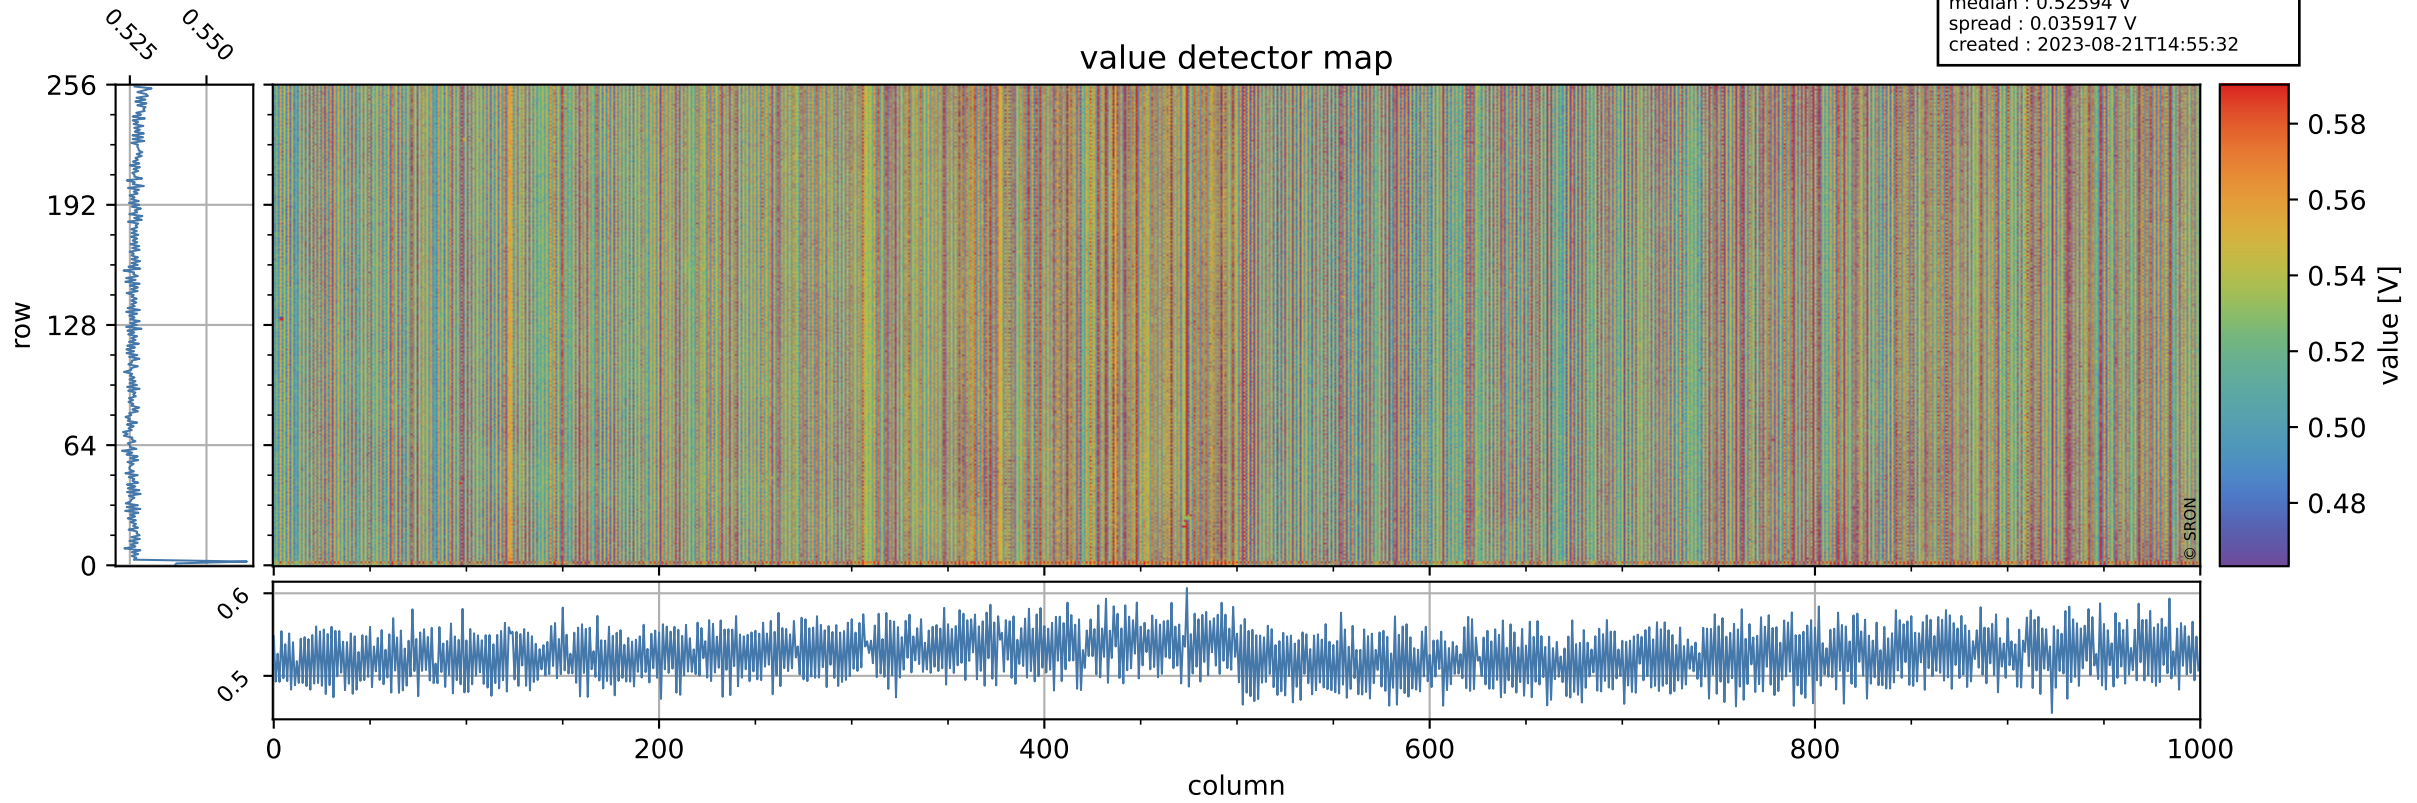

# Tropomi SWIR offset (official)

orbits : 19 in [17782, 17827]  
coverage : 2021-03-19 / 2021-03-22  
median : 0.52594 V  
spread : 0.035917 V  
created : 2023-08-21T14:55:32

## value detector map

# Tropomi SWIR offset (official)

orbits : 19 in [17782, 17827]  
coverage : 2021-03-19 / 2021-03-22  
median : 28.521  $\mu\text{V}$   
spread : 14.318  $\mu\text{V}$   
created : 2023-08-21T14:55:32

# Tropomi SWIR offset (official) ground-tracks of Sentinel-5P

orbits : 19 in [17782, 17827]  
coverage : 2021-03-19 / 2021-03-22  
created : 2023-08-21T14:55:34