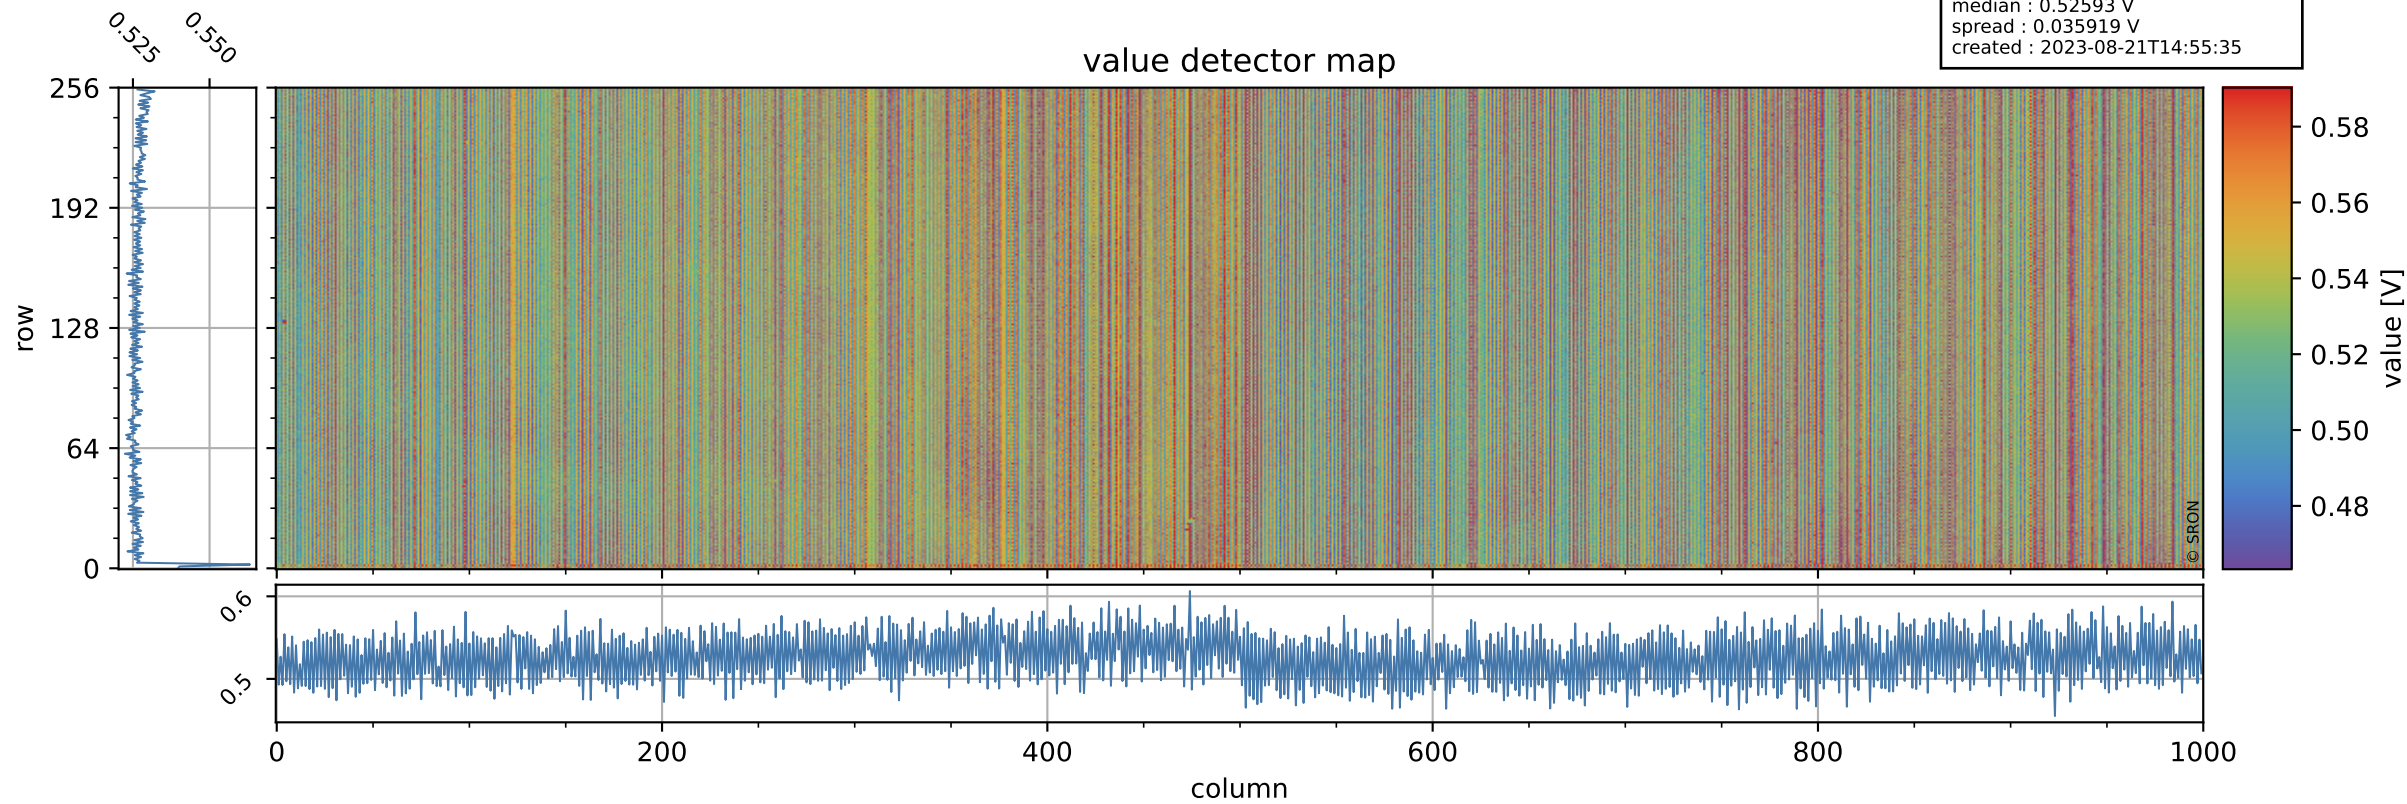

# Tropomi SWIR offset (official)

orbits : 19 in [17797, 17842]  
coverage : 2021-03-21 / 2021-03-23  
median : 0.52593 V  
spread : 0.035919 V  
created : 2023-08-21T14:55:35

## value detector map

# Tropomi SWIR offset (official)

orbits : 19 in [17797, 17842]  
coverage : 2021-03-21 / 2021-03-23  
median : 28.55  $\mu\text{V}$   
spread : 14.388  $\mu\text{V}$   
created : 2023-08-21T14:55:36

# Tropomi SWIR offset (official) ground-tracks of Sentinel-5P

orbits : 19 in [17797, 17842]  
coverage : 2021-03-21 / 2021-03-23  
created : 2023-08-21T14:55:37