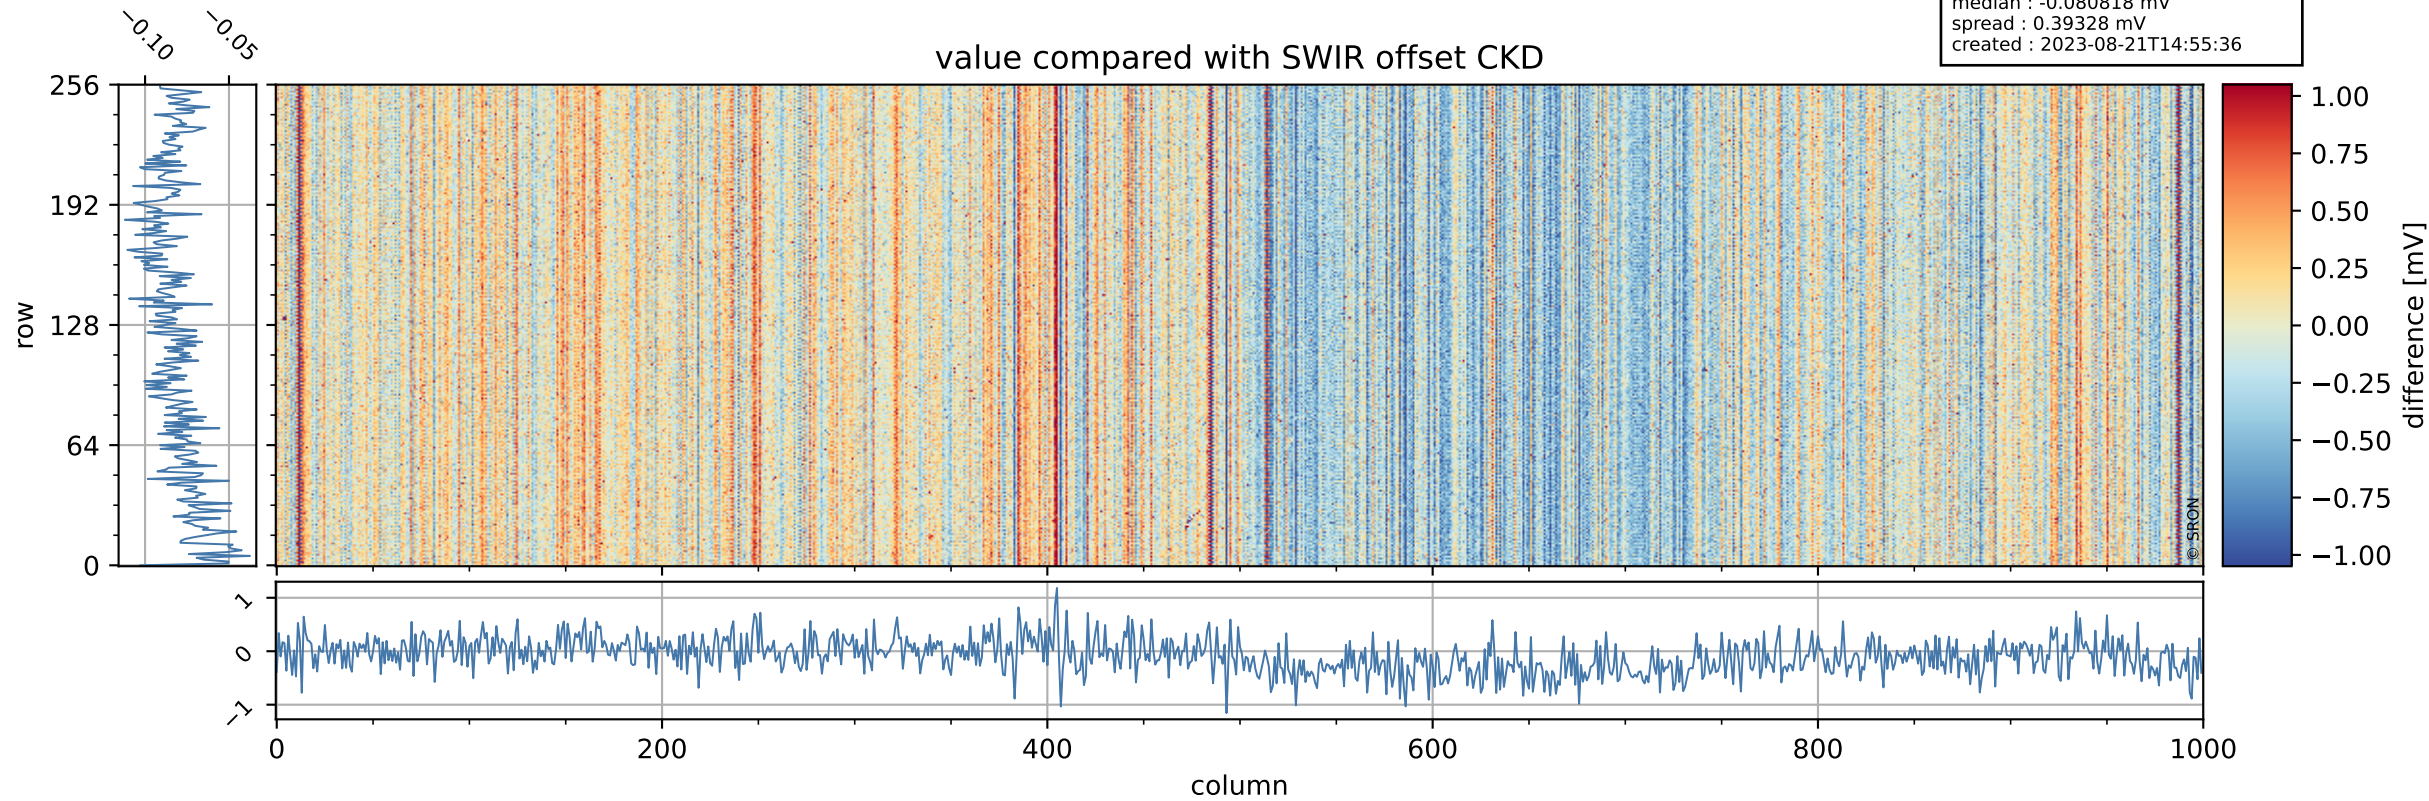

## value detector map

# Tropomi SWIR offset (official)

orbits : 19 in [17797, 17842]  
coverage : 2021-03-21 / 2021-03-23  
median : 28.55  $\mu\text{V}$   
spread : 14.388  $\mu\text{V}$   
created : 2023-08-21T14:55:36

# Tropomi SWIR offset (official) ground-tracks of Sentinel-5P

orbits : 19 in [17797, 17842]  
coverage : 2021-03-21 / 2021-03-23  
created : 2023-08-21T14:55:37

# Tropomi SWIR offset (official)

orbits : [2827, 17842]  
coverage : 2018-04-30 / 2021-03-23  
created : 2023-08-21T14:55:37