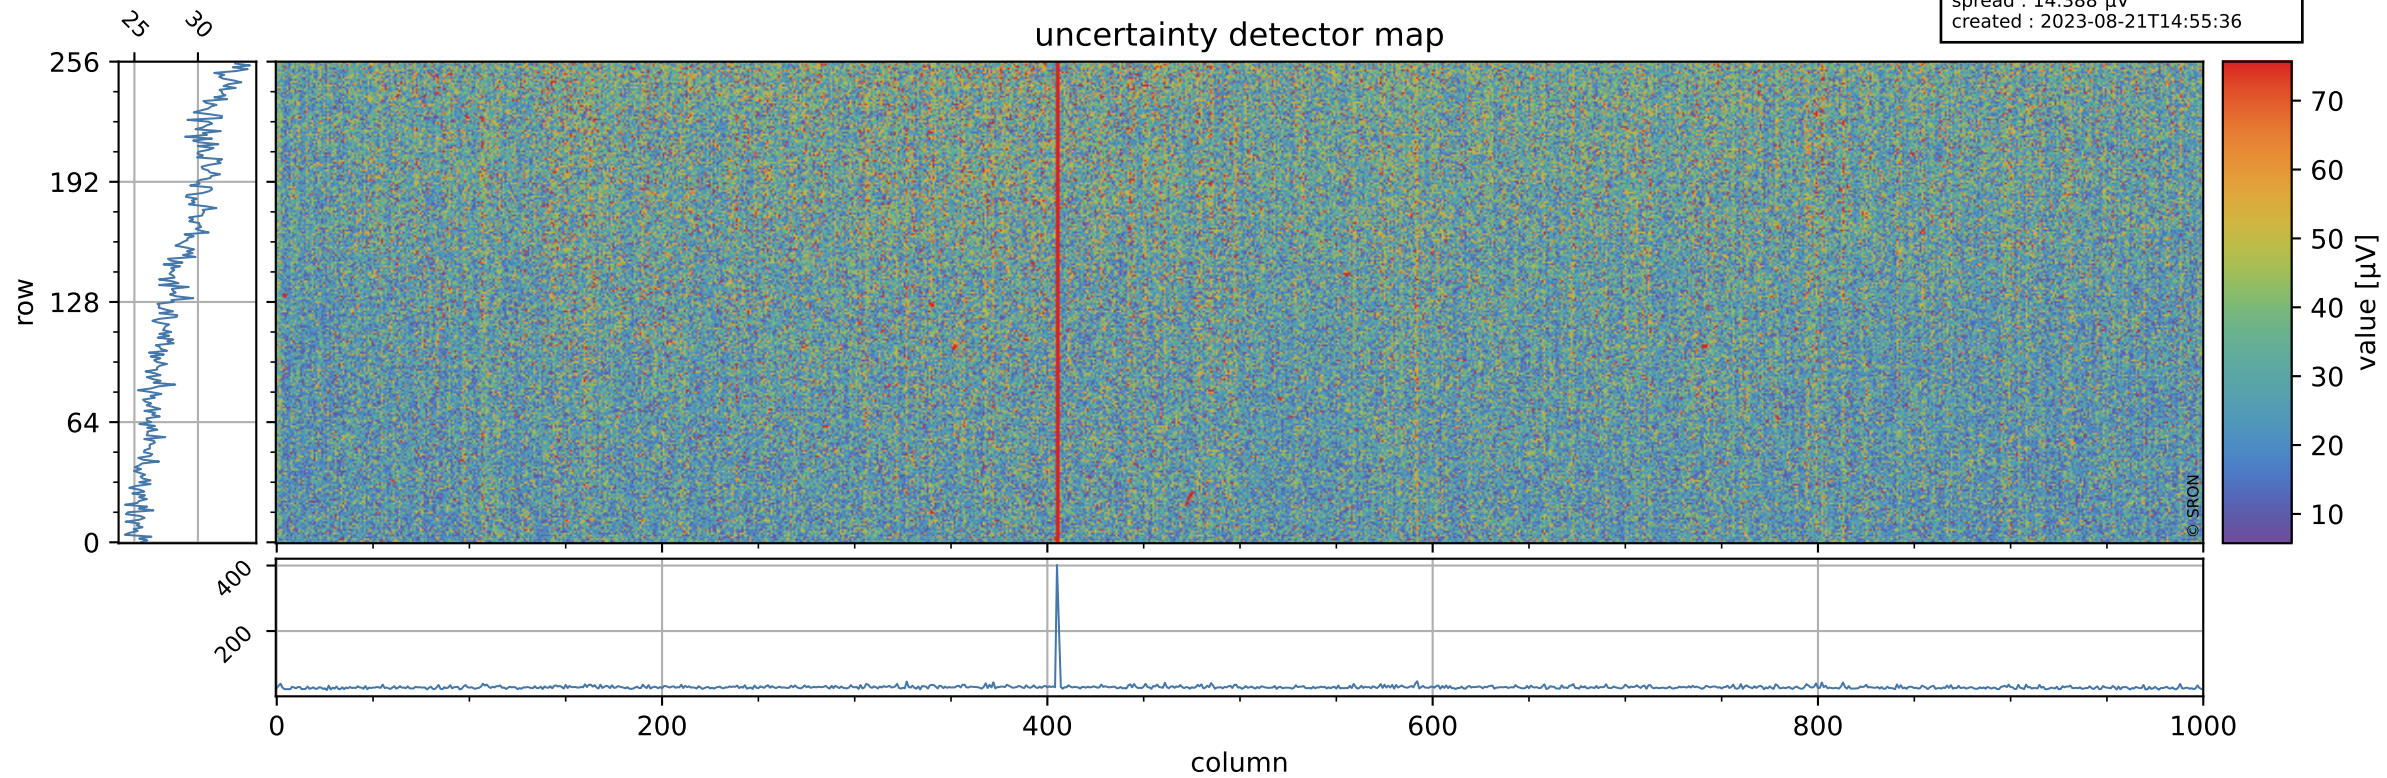

# Tropomi SWIR offset (official)

orbits : 19 in [17797, 17842]  
coverage : 2021-03-21 / 2021-03-23  
median : 0.52593 V  
spread : 0.035919 V  
created : 2023-08-21T14:55:35

## value detector map

# Tropomi SWIR offset (official)

orbits : 19 in [17797, 17842]  
coverage : 2021-03-21 / 2021-03-23  
median : 28.55  $\mu\text{V}$   
spread : 14.388  $\mu\text{V}$   
created : 2023-08-21T14:55:36

# Tropomi SWIR offset (official) ground-tracks of Sentinel-5P

orbits : 19 in [17797, 17842]  
coverage : 2021-03-21 / 2021-03-23  
created : 2023-08-21T14:55:37