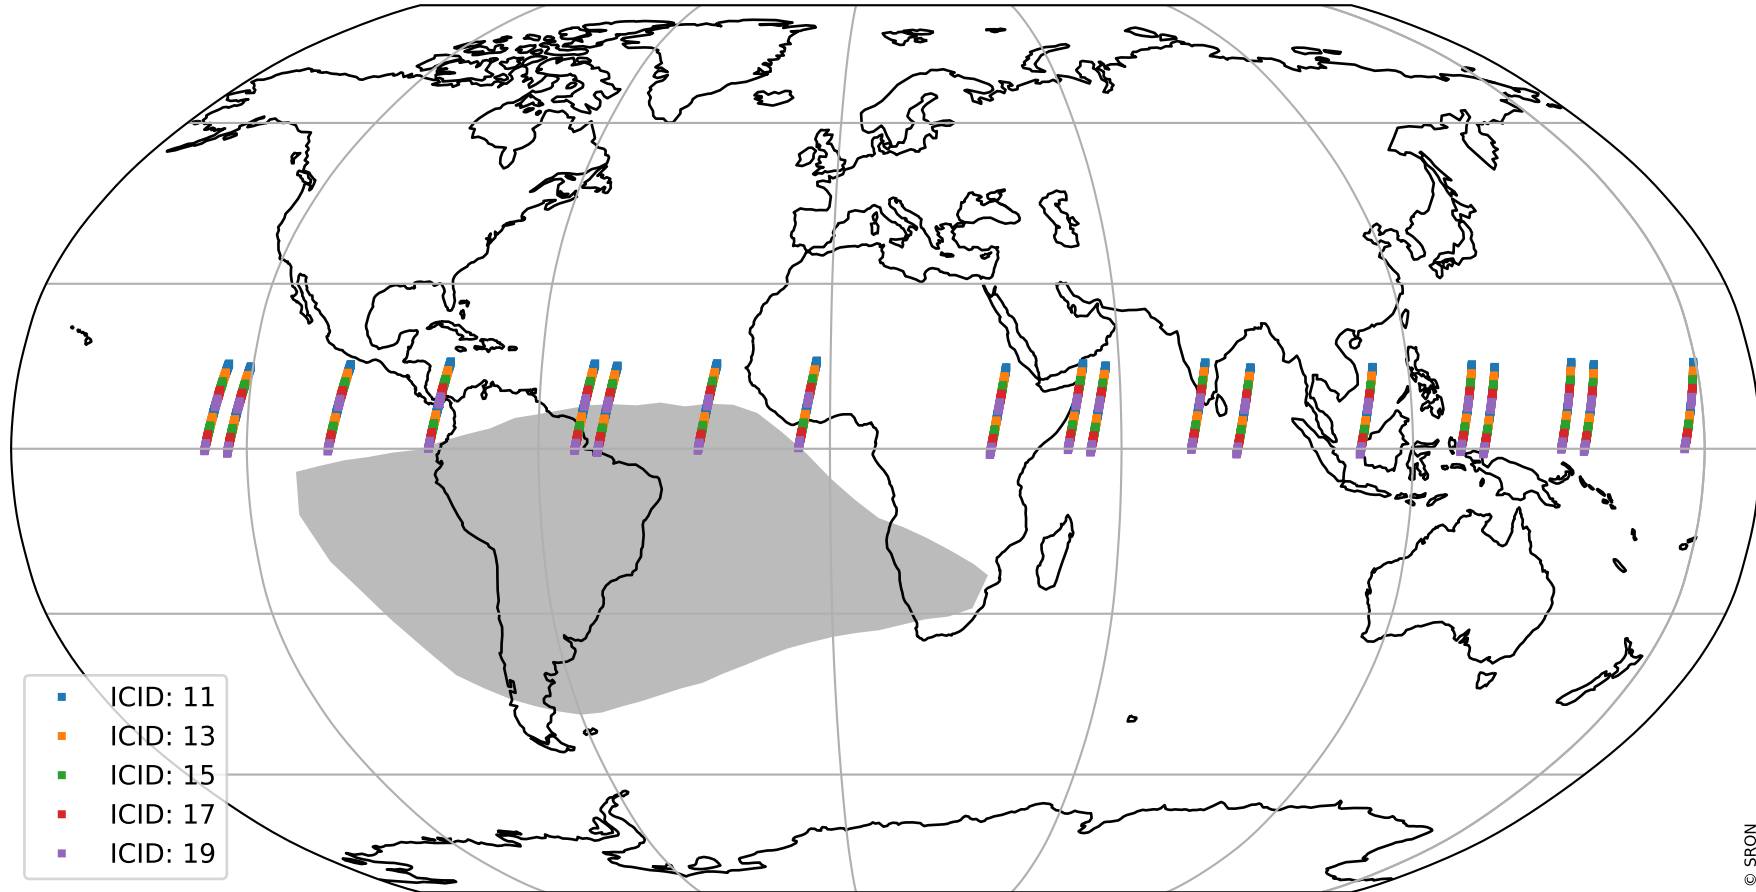

# Tropomi SWIR offset (official)

orbits : 19 in [17797, 17842]  
coverage : 2021-03-21 / 2021-03-23  
median : 28.55  $\mu\text{V}$   
spread : 14.388  $\mu\text{V}$   
created : 2023-08-21T14:55:36

# Tropomi SWIR offset (official)

value compared with SWIR offset CKD

orbits : 19 in [17797, 17842]  
coverage : 2021-03-21 / 2021-03-23  
median : -0.080818 mV  
spread : 0.39328 mV  
created : 2023-08-21T14:55:36

# Tropomi SWIR offset (official) ground-tracks of Sentinel-5P

orbits : 19 in [17797, 17842]  
coverage : 2021-03-21 / 2021-03-23  
created : 2023-08-21T14:55:37

# Tropomi SWIR offset (official)

orbits : [2827, 17842]  
coverage : 2018-04-30 / 2021-03-23  
created : 2023-08-21T14:55:37