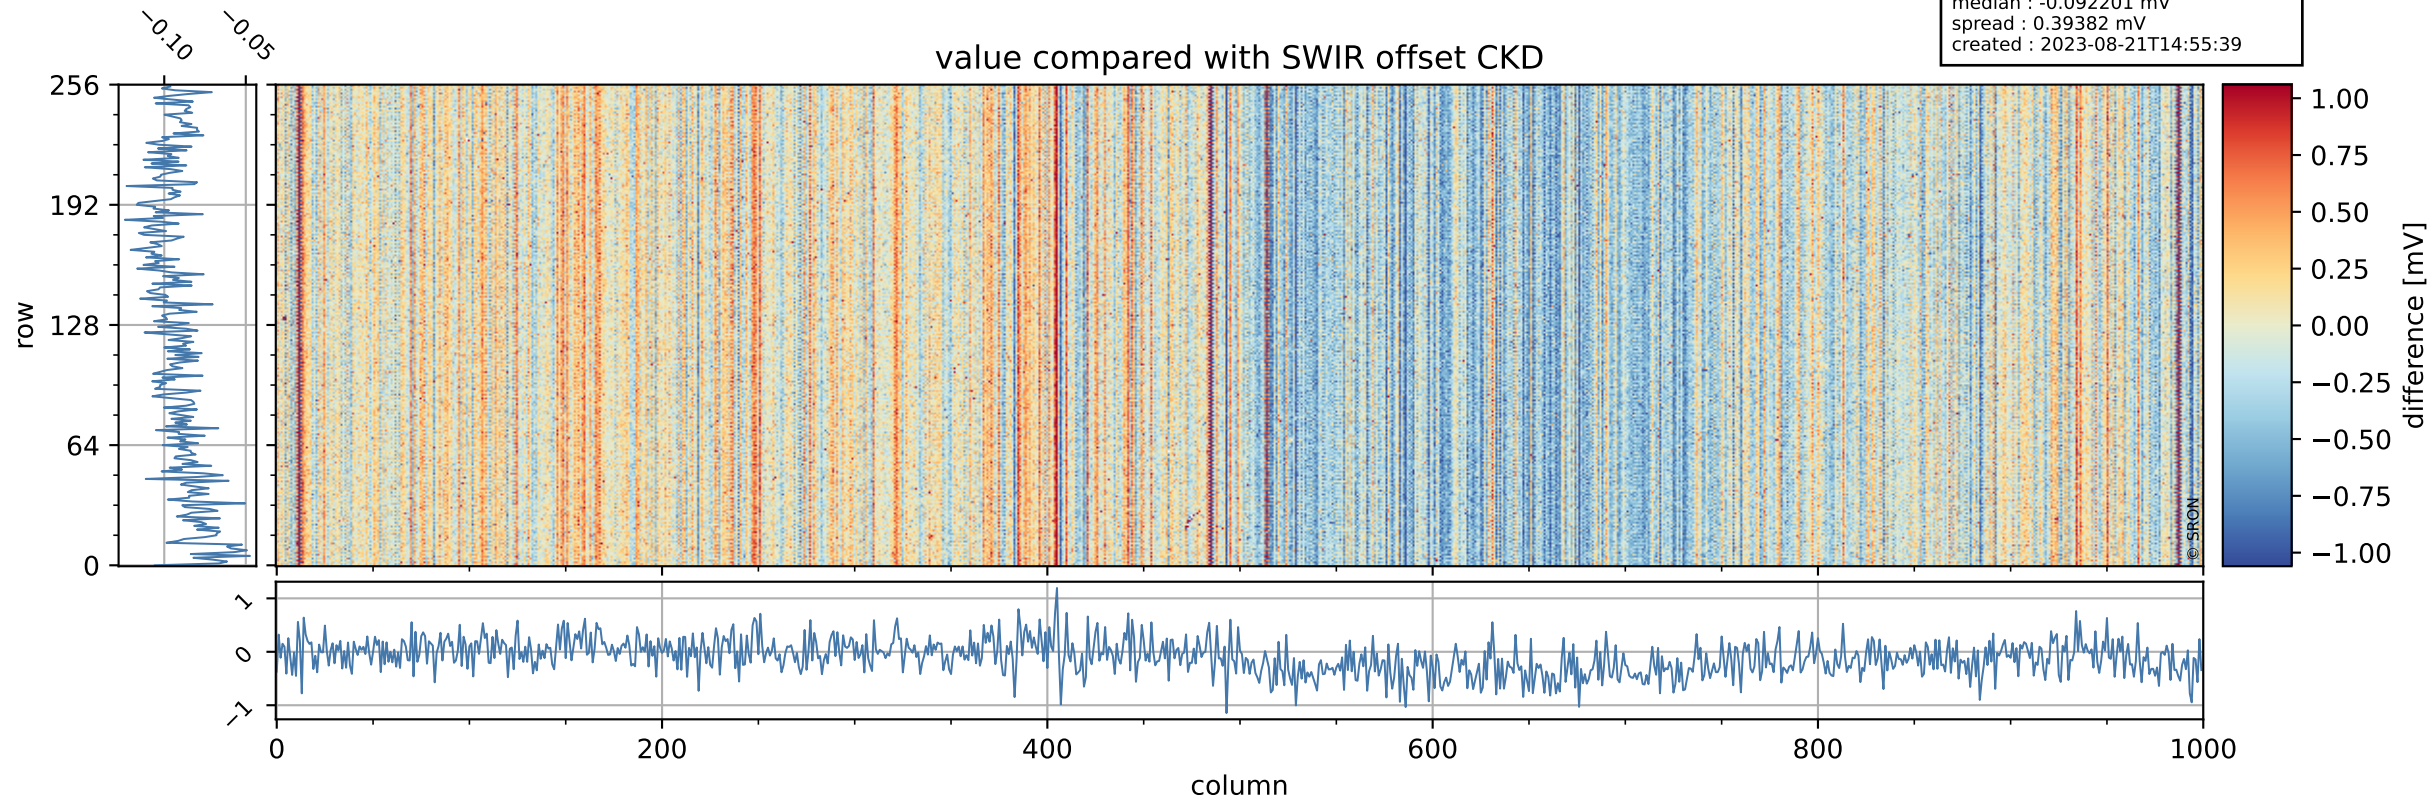

Tropomi SWIR offset (official)

orbits : 20 in [17812, 17857]
coverage : 2021-03-22 / 2021-03-25
median : 0.52592 V
spread : 0.035919 V
created : 2023-08-21T14:55:38

value detector map

Tropomi SWIR offset (official)

orbits : 20 in [17812, 17857]
coverage : 2021-03-22 / 2021-03-25
median : 28.556 μV
spread : 14.459 μV
created : 2023-08-21T14:55:39

Tropomi SWIR offset (official)

value compared with SWIR offset CKD

orbits : 20 in [17812, 17857]
coverage : 2021-03-22 / 2021-03-25
median : -0.092201 mV
spread : 0.39382 mV
created : 2023-08-21T14:55:39

Tropomi SWIR offset (official) ground-tracks of Sentinel-5P

orbits : 20 in [17812, 17857]
coverage : 2021-03-22 / 2021-03-25
created : 2023-08-21T14:55:40

Tropomi SWIR offset (official)

orbits : [2827, 17857]
coverage : 2018-04-30 / 2021-03-25
created : 2023-08-21T14:55:40

trend of detector median & temperatures