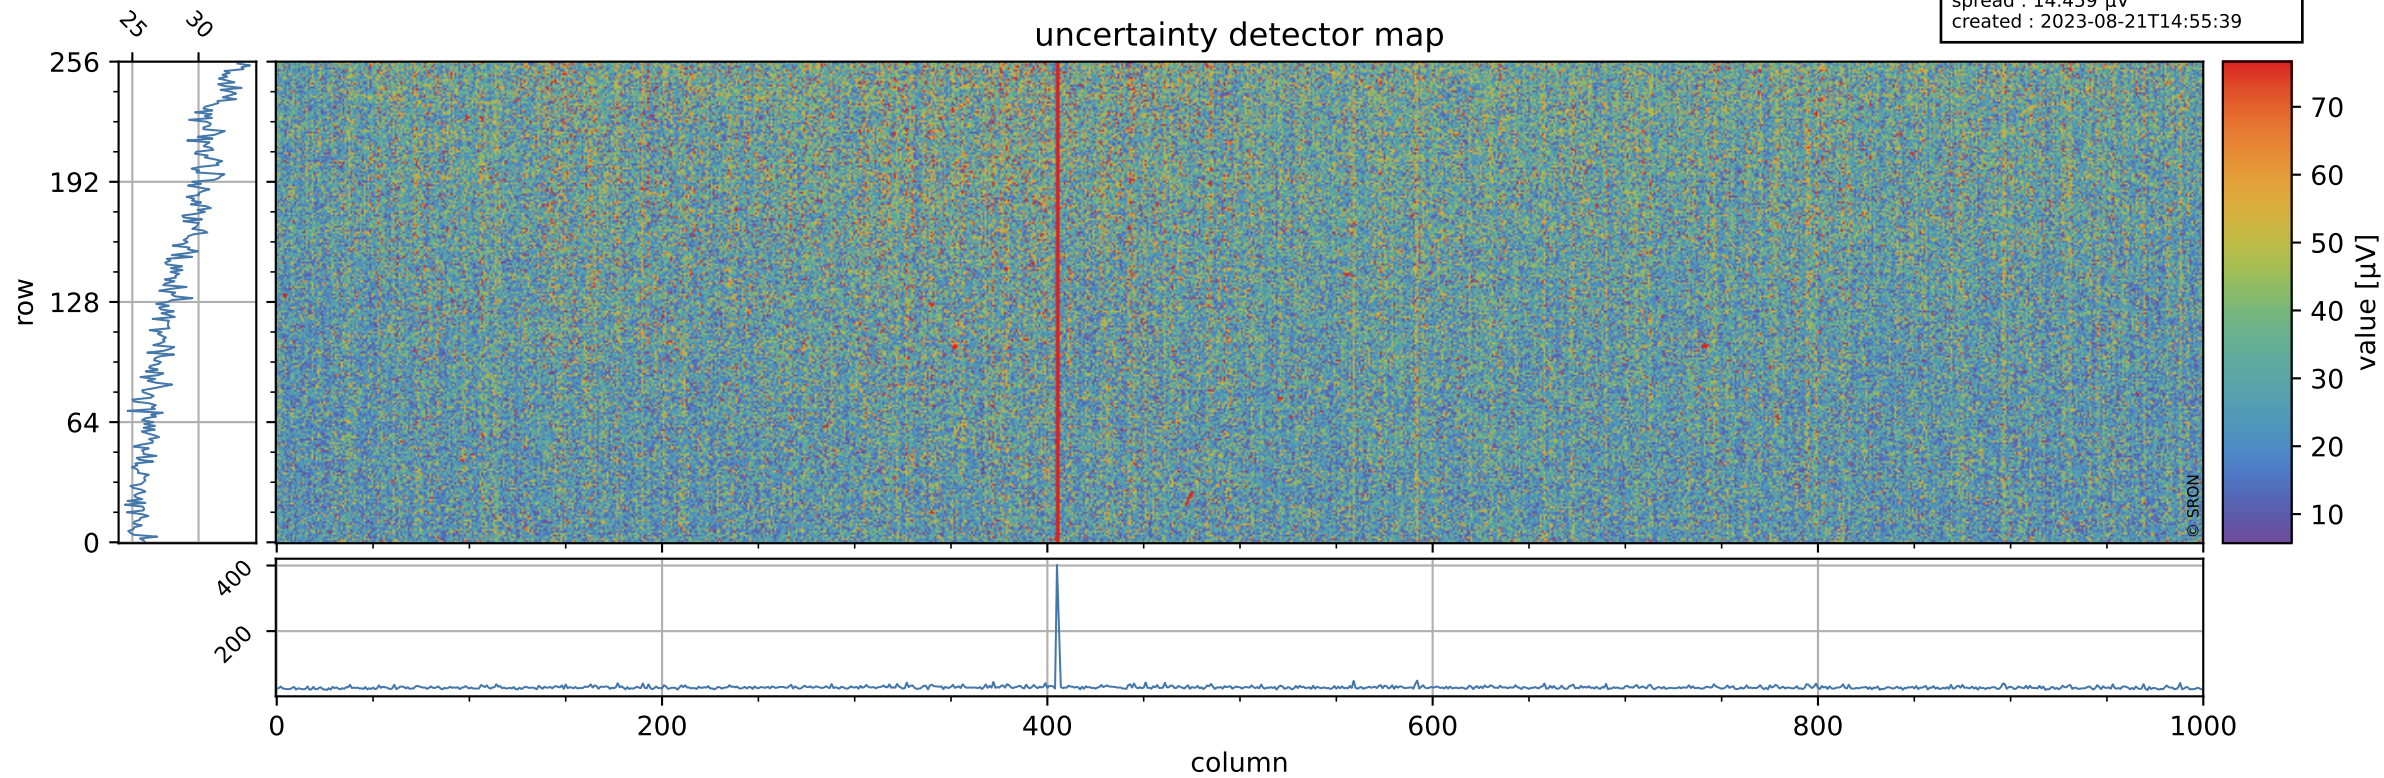

Tropomi SWIR offset (official)

orbits : 20 in [17812, 17857]
coverage : 2021-03-22 / 2021-03-25
median : 0.52592 V
spread : 0.035919 V
created : 2023-08-21T14:55:38

value detector map

Tropomi SWIR offset (official)

orbits : 20 in [17812, 17857]
coverage : 2021-03-22 / 2021-03-25
median : 28.556 μV
spread : 14.459 μV
created : 2023-08-21T14:55:39

Tropomi SWIR offset (official)

value compared with SWIR offset CKD

orbits : 20 in [17812, 17857]
coverage : 2021-03-22 / 2021-03-25
median : -0.092201 mV
spread : 0.39382 mV
created : 2023-08-21T14:55:39

Tropomi SWIR offset (official) ground-tracks of Sentinel-5P

orbits : 20 in [17812, 17857]
coverage : 2021-03-22 / 2021-03-25
created : 2023-08-21T14:55:40

Tropomi SWIR offset (official)

orbits : [2827, 17857]
coverage : 2018-04-30 / 2021-03-25
created : 2023-08-21T14:55:40

trend of detector median & temperatures