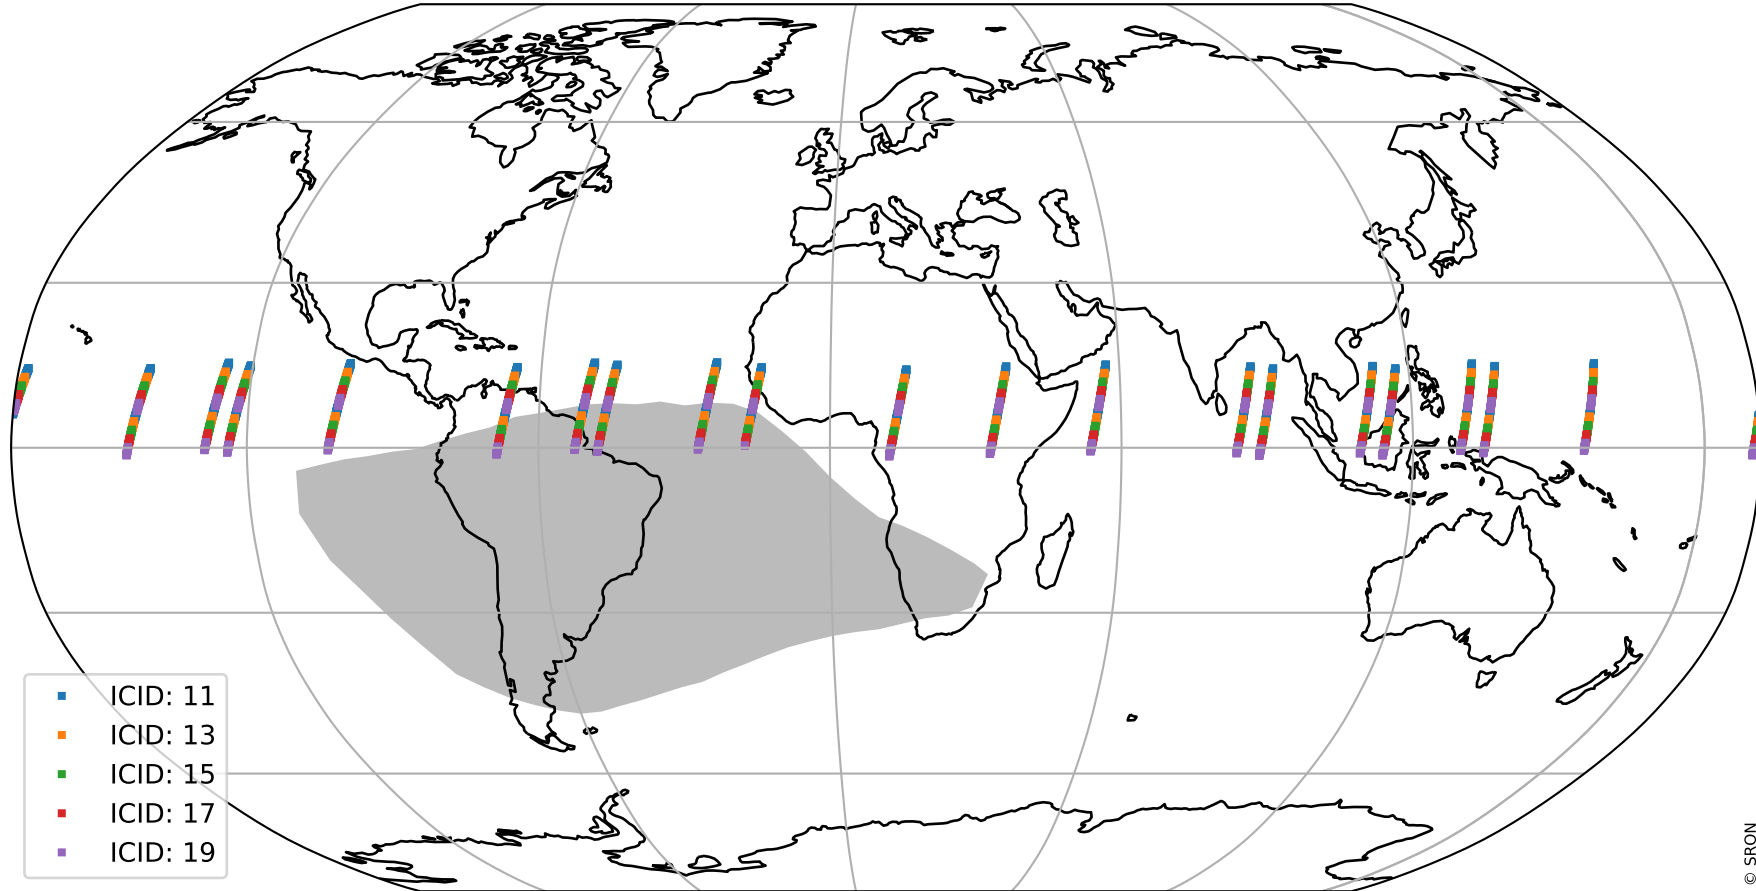

Tropomi SWIR offset (official)

orbits : 20 in [17812, 17857]
coverage : 2021-03-22 / 2021-03-25
median : 0.52592 V
spread : 0.035919 V
created : 2023-08-21T14:55:38

value detector map

Tropomi SWIR offset (official)

orbits : 20 in [17812, 17857]
coverage : 2021-03-22 / 2021-03-25
median : 28.556 μV
spread : 14.459 μV
created : 2023-08-21T14:55:39

Tropomi SWIR offset (official)

value compared with SWIR offset CKD

orbits : 20 in [17812, 17857]
coverage : 2021-03-22 / 2021-03-25
median : -0.092201 mV
spread : 0.39382 mV
created : 2023-08-21T14:55:39

Tropomi SWIR offset (official) ground-tracks of Sentinel-5P

orbits : 20 in [17812, 17857]
coverage : 2021-03-22 / 2021-03-25
created : 2023-08-21T14:55:40

Tropomi SWIR offset (official)

orbits : [2827, 17857]
coverage : 2018-04-30 / 2021-03-25
created : 2023-08-21T14:55:40

trend of detector median & temperatures