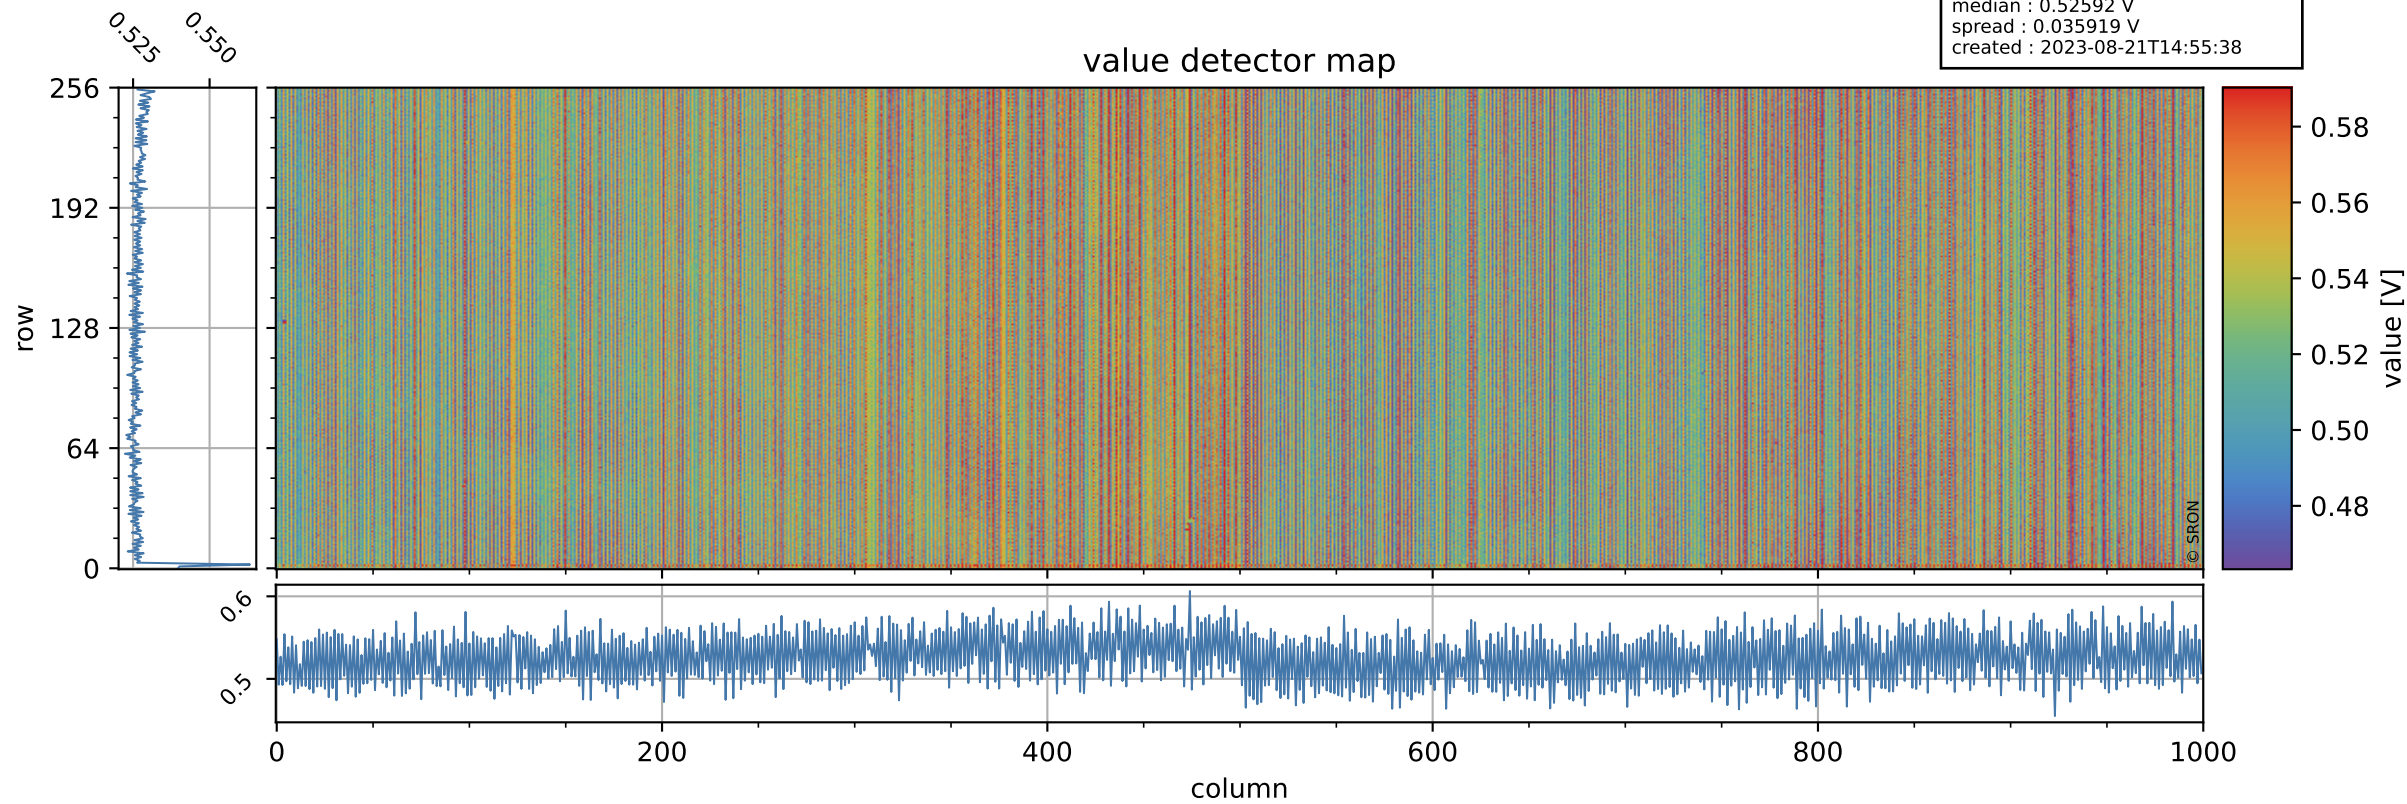

Tropomi SWIR offset (official)

orbits : 20 in [17812, 17857]
coverage : 2021-03-22 / 2021-03-25
median : 0.52592 V
spread : 0.035919 V
created : 2023-08-21T14:55:38

value detector map

Tropomi SWIR offset (official)

orbits : 20 in [17812, 17857]
coverage : 2021-03-22 / 2021-03-25
median : 28.556 μV
spread : 14.459 μV
created : 2023-08-21T14:55:39

Tropomi SWIR offset (official)

value compared with SWIR offset CKD

orbits : 20 in [17812, 17857]
coverage : 2021-03-22 / 2021-03-25
median : -0.092201 mV
spread : 0.39382 mV
created : 2023-08-21T14:55:39

Tropomi SWIR offset (official) ground-tracks of Sentinel-5P

orbits : 20 in [17812, 17857]
coverage : 2021-03-22 / 2021-03-25
created : 2023-08-21T14:55:40

Tropomi SWIR offset (official)

orbits : [2827, 17857]
coverage : 2018-04-30 / 2021-03-25
created : 2023-08-21T14:55:40

trend of detector median & temperatures