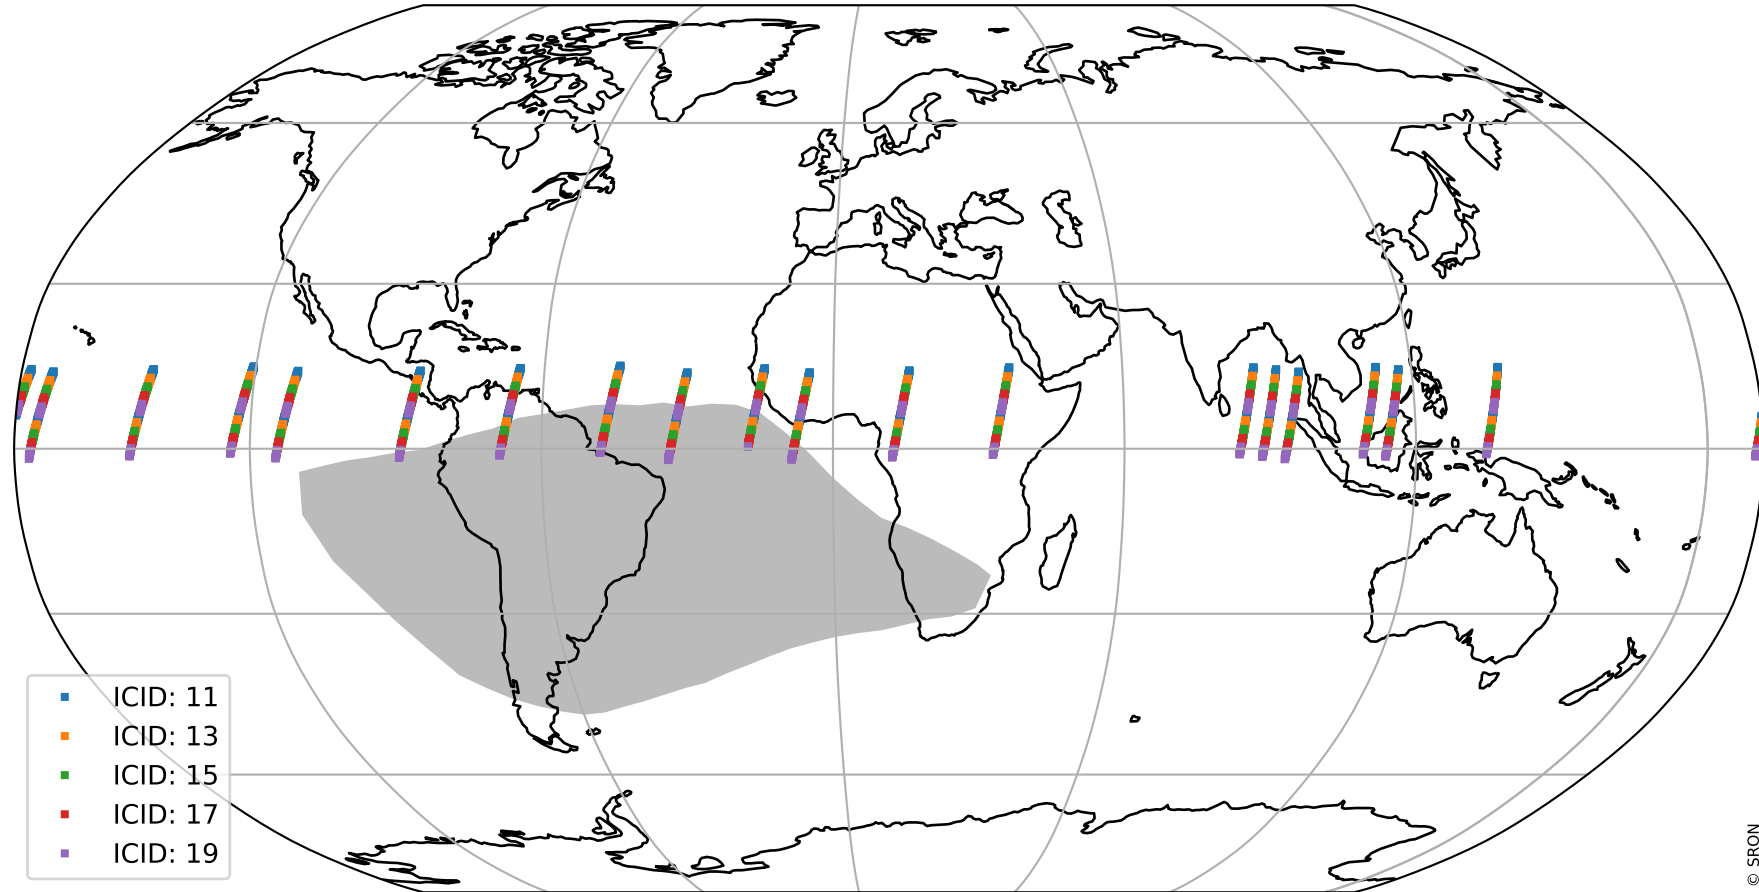

Tropomi SWIR offset (official)

orbits : 19 in [17827, 17872]
coverage : 2021-03-23 / 2021-03-26
median : 0.52592 V
spread : 0.035919 V
created : 2023-08-21T14:55:41

value detector map

Tropomi SWIR offset (official)

orbits : 19 in [17827, 17872]
coverage : 2021-03-23 / 2021-03-26
median : 28.854 μV
spread : 14.672 μV
created : 2023-08-21T14:55:42

Tropomi SWIR offset (official)

value compared with SWIR offset CKD

orbits : 19 in [17827, 17872]
coverage : 2021-03-23 / 2021-03-26
median : -0.086183 mV
spread : 0.39466 mV
created : 2023-08-21T14:55:42

Tropomi SWIR offset (official) ground-tracks of Sentinel-5P

orbits : 19 in [17827, 17872]
coverage : 2021-03-23 / 2021-03-26
created : 2023-08-21T14:55:43

Tropomi SWIR offset (official)

orbits : [2827, 17872]
coverage : 2018-04-30 / 2021-03-26
created : 2023-08-21T14:55:43

trend of detector median & temperatures