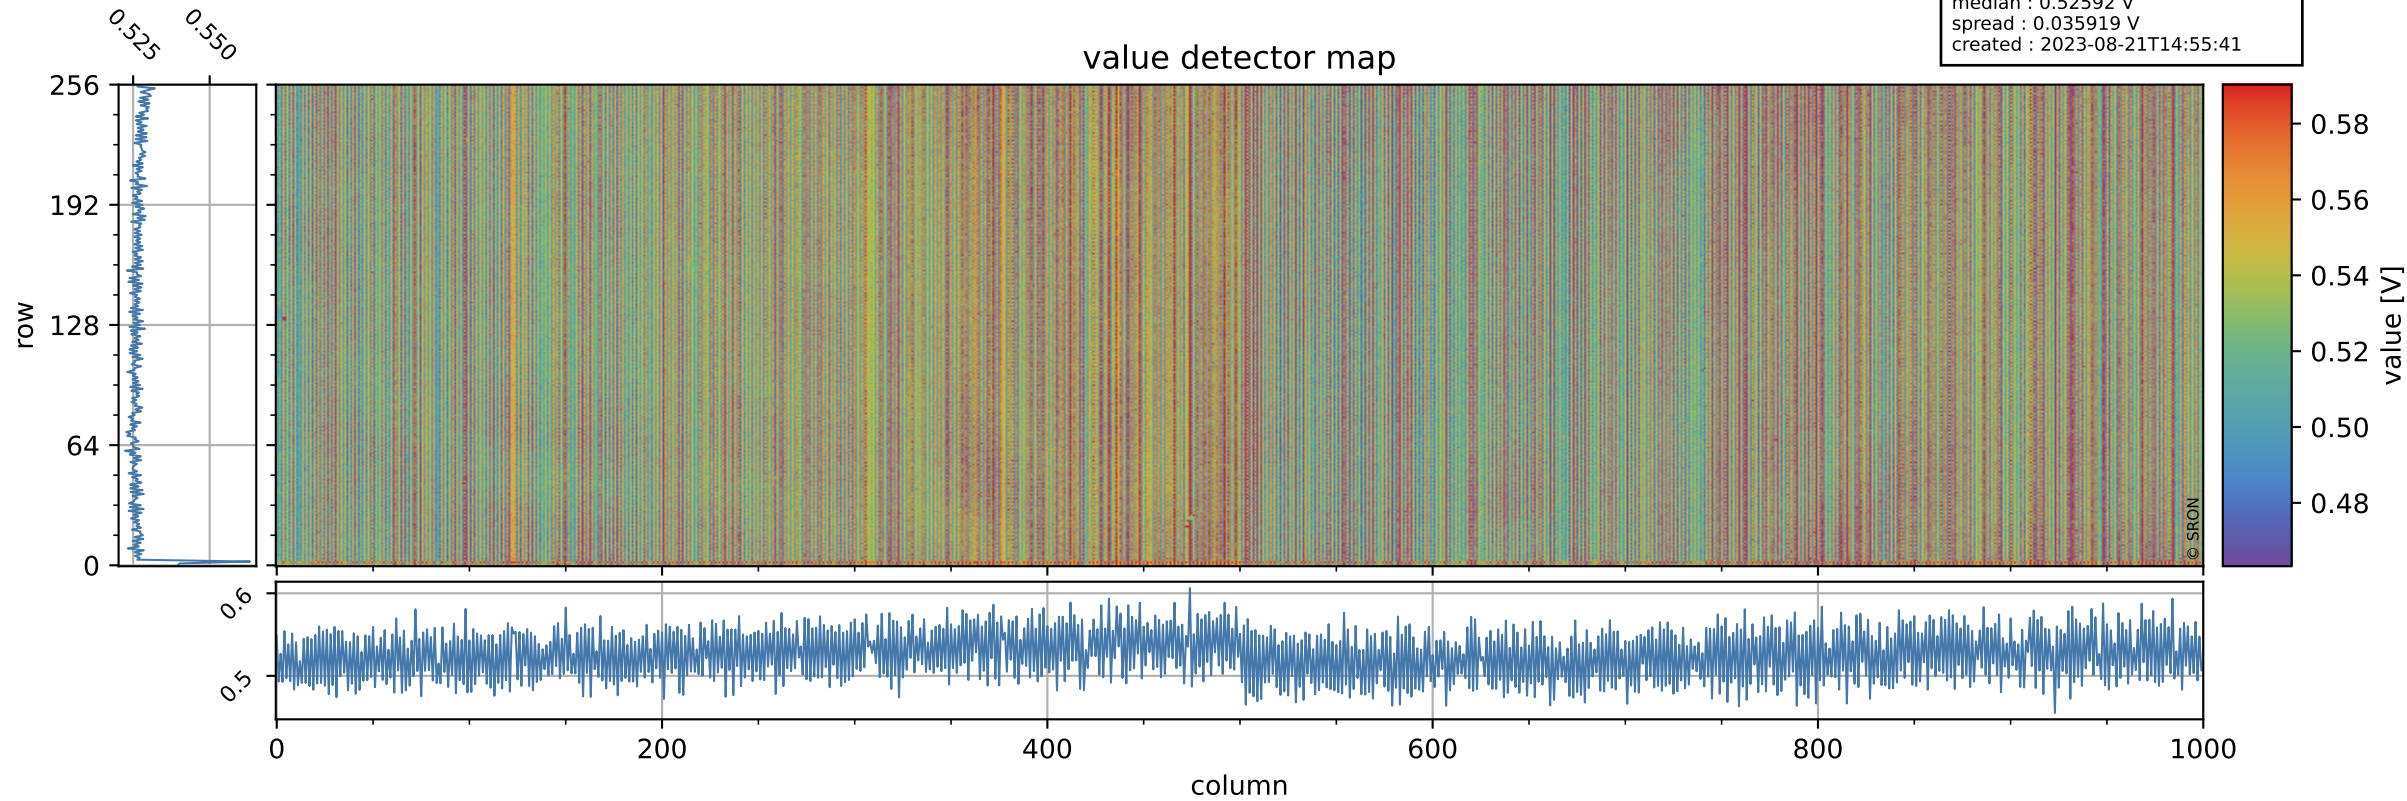

Tropomi SWIR offset (official)

orbits : 19 in [17827, 17872]
coverage : 2021-03-23 / 2021-03-26
median : 0.52592 V
spread : 0.035919 V
created : 2023-08-21T14:55:41

value detector map

Tropomi SWIR offset (official)

orbits : 19 in [17827, 17872]
coverage : 2021-03-23 / 2021-03-26
median : 28.854 μV
spread : 14.672 μV
created : 2023-08-21T14:55:42

Tropomi SWIR offset (official)

value compared with SWIR offset CKD

orbits : 19 in [17827, 17872]
coverage : 2021-03-23 / 2021-03-26
median : -0.086183 mV
spread : 0.39466 mV
created : 2023-08-21T14:55:42

Tropomi SWIR offset (official) ground-tracks of Sentinel-5P

orbits : 19 in [17827, 17872]
coverage : 2021-03-23 / 2021-03-26
created : 2023-08-21T14:55:43

Tropomi SWIR offset (official)

orbits : [2827, 17872]
coverage : 2018-04-30 / 2021-03-26
created : 2023-08-21T14:55:43

trend of detector median & temperatures