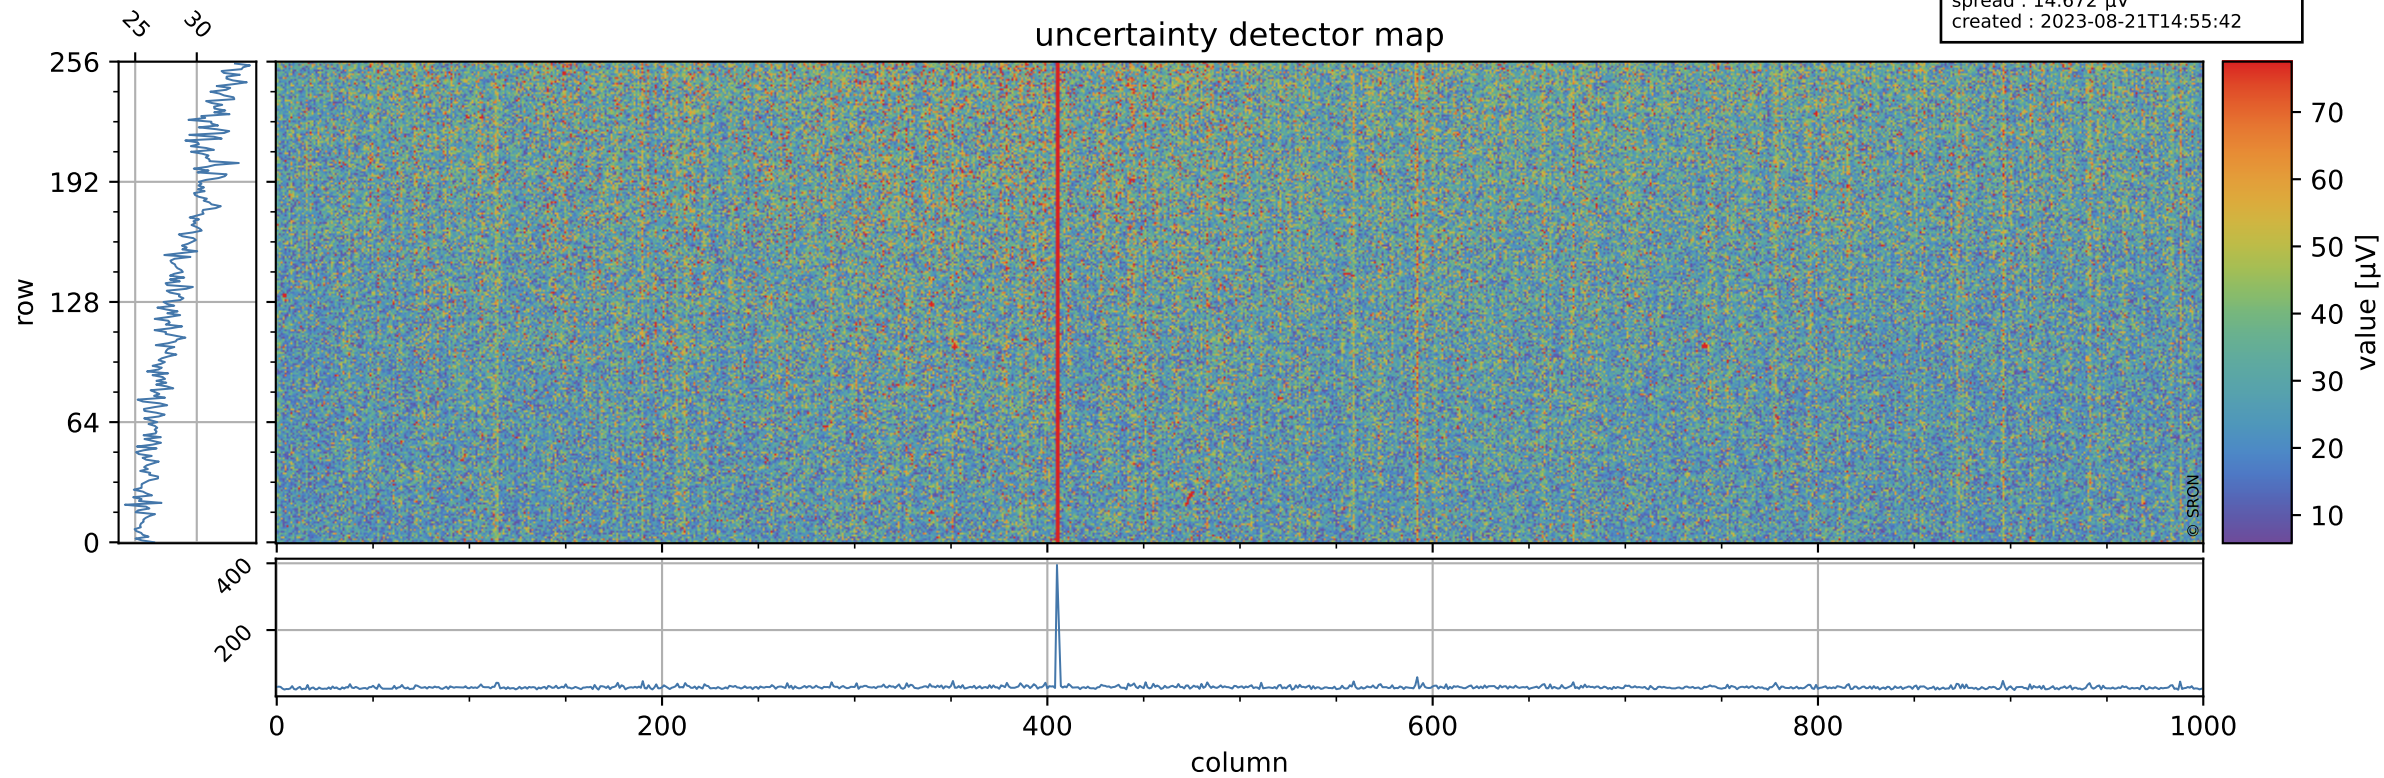

Tropomi SWIR offset (official)

orbits : 19 in [17827, 17872]
coverage : 2021-03-23 / 2021-03-26
median : 0.52592 V
spread : 0.035919 V
created : 2023-08-21T14:55:41

value detector map

Tropomi SWIR offset (official)

orbits : 19 in [17827, 17872]
coverage : 2021-03-23 / 2021-03-26
median : 28.854 μV
spread : 14.672 μV
created : 2023-08-21T14:55:42

Tropomi SWIR offset (official)

value compared with SWIR offset CKD

orbits : 19 in [17827, 17872]
coverage : 2021-03-23 / 2021-03-26
median : -0.086183 mV
spread : 0.39466 mV
created : 2023-08-21T14:55:42

Tropomi SWIR offset (official) ground-tracks of Sentinel-5P

orbits : 19 in [17827, 17872]
coverage : 2021-03-23 / 2021-03-26
created : 2023-08-21T14:55:43

Tropomi SWIR offset (official)

orbits : [2827, 17872]
coverage : 2018-04-30 / 2021-03-26
created : 2023-08-21T14:55:43

trend of detector median & temperatures