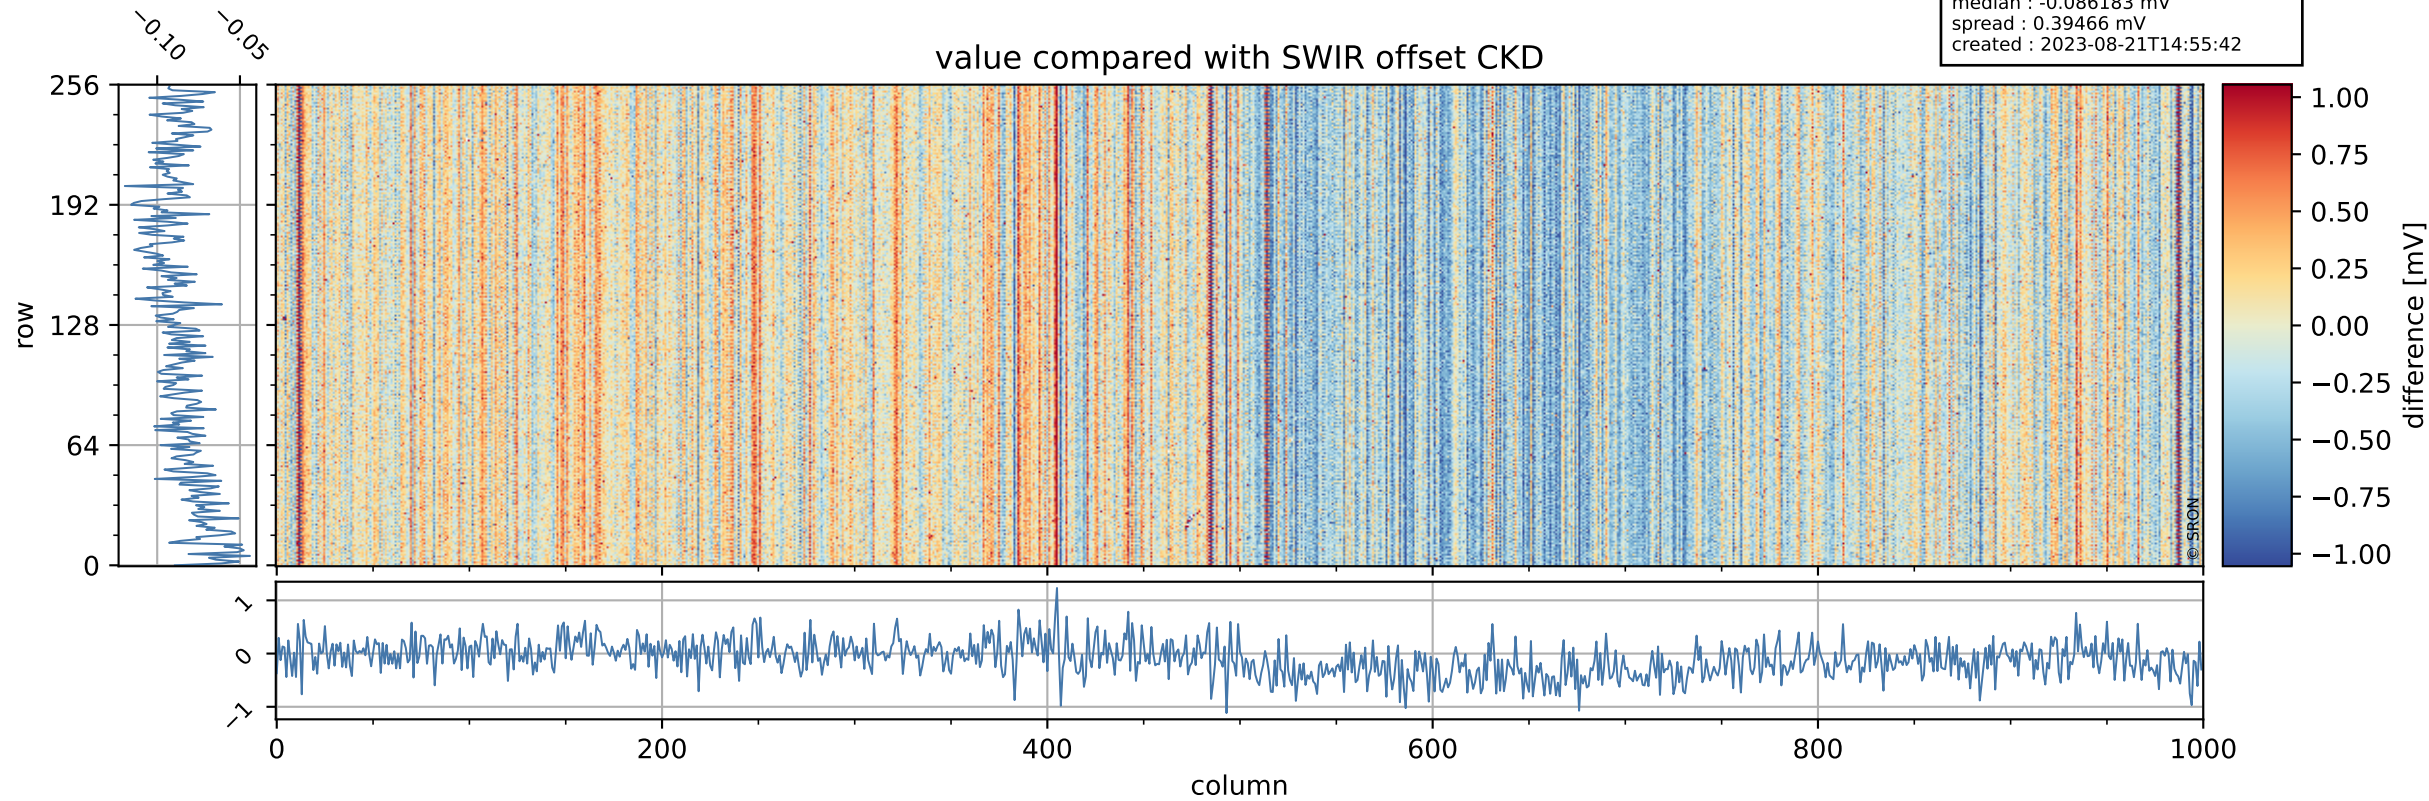

Tropomi SWIR offset (official)

orbits : 19 in [17827, 17872]
coverage : 2021-03-23 / 2021-03-26
median : 0.52592 V
spread : 0.035919 V
created : 2023-08-21T14:55:41

value detector map

Tropomi SWIR offset (official)

orbits : 19 in [17827, 17872]
coverage : 2021-03-23 / 2021-03-26
median : 28.854 μV
spread : 14.672 μV
created : 2023-08-21T14:55:42

Tropomi SWIR offset (official)

value compared with SWIR offset CKD

orbits : 19 in [17827, 17872]
coverage : 2021-03-23 / 2021-03-26
median : -0.086183 mV
spread : 0.39466 mV
created : 2023-08-21T14:55:42

Tropomi SWIR offset (official) ground-tracks of Sentinel-5P

orbits : 19 in [17827, 17872]
coverage : 2021-03-23 / 2021-03-26
created : 2023-08-21T14:55:43

Tropomi SWIR offset (official)

orbits : [2827, 17872]
coverage : 2018-04-30 / 2021-03-26
created : 2023-08-21T14:55:43

trend of detector median & temperatures