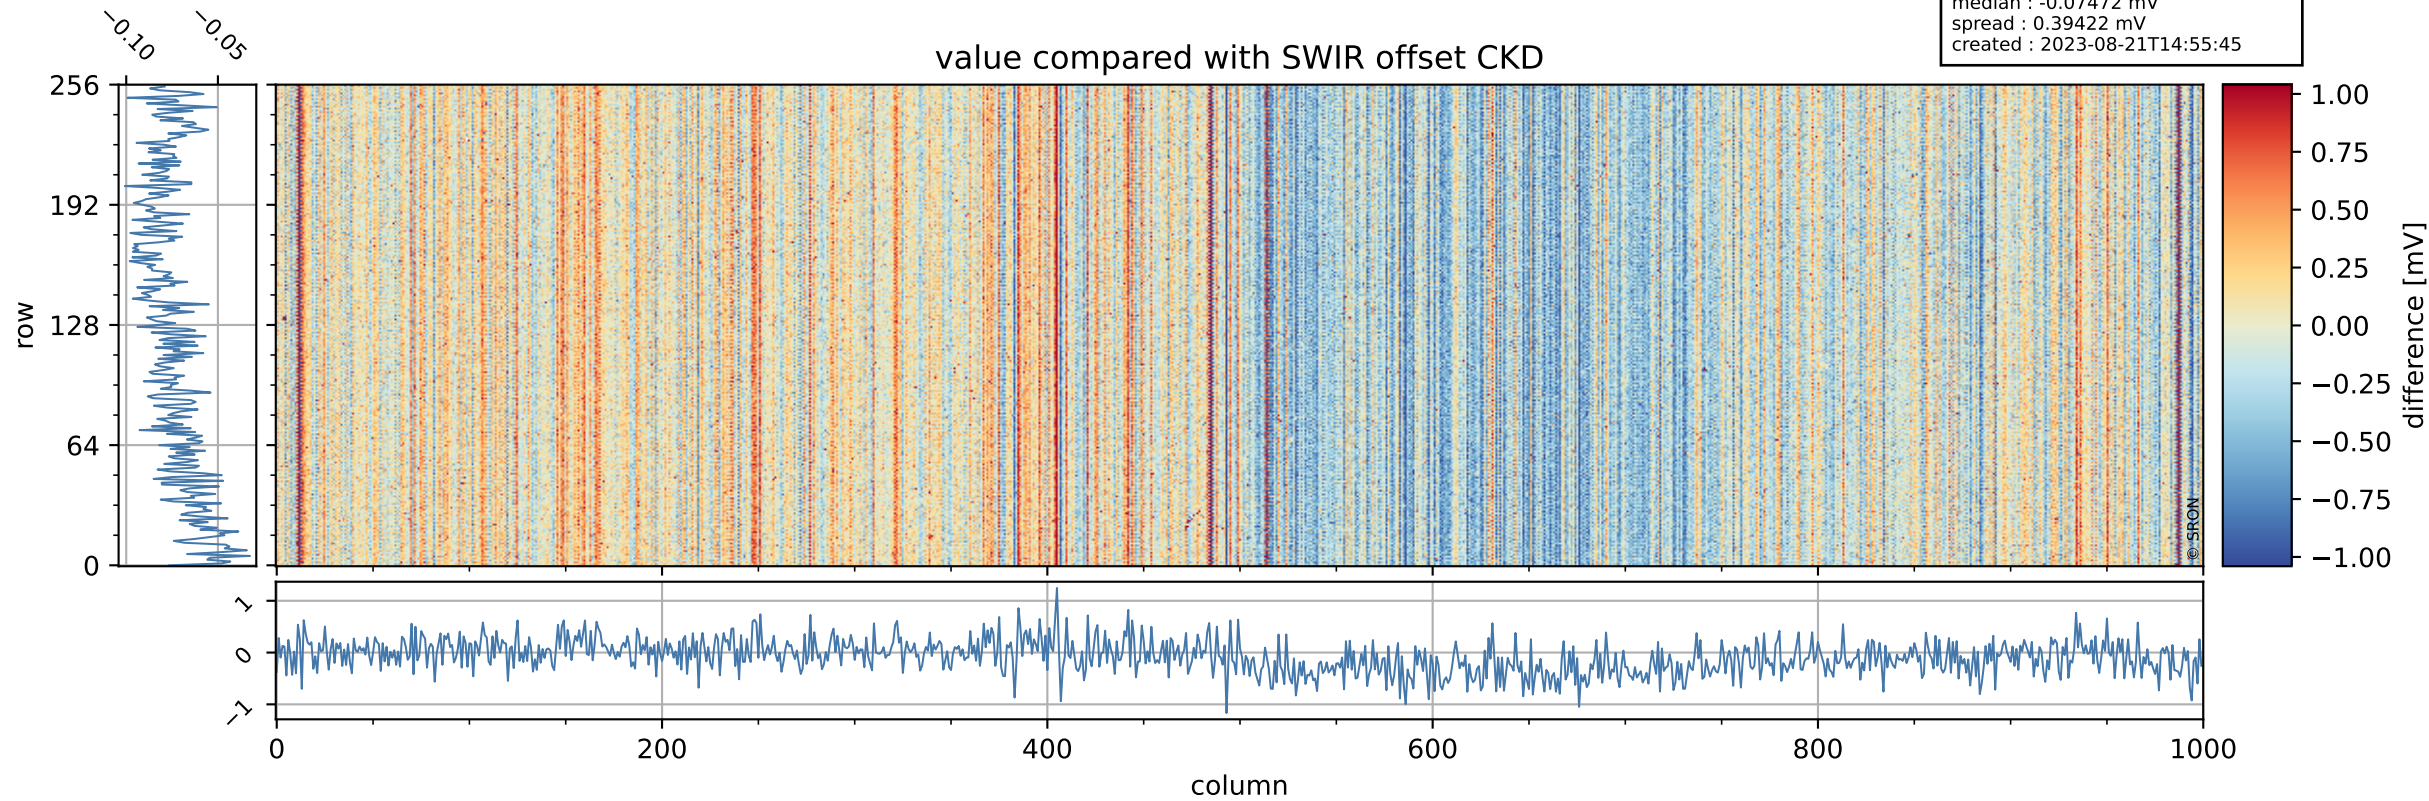

Tropomi SWIR offset (official)

orbits : 20 in [17842, 17887]
coverage : 2021-03-24 / 2021-03-27
median : 0.52594 V
spread : 0.035918 V
created : 2023-08-21T14:55:44

value detector map

Tropomi SWIR offset (official)

orbits : 20 in [17842, 17887]
coverage : 2021-03-24 / 2021-03-27
median : 28.517 μV
spread : 14.495 μV
created : 2023-08-21T14:55:45

Tropomi SWIR offset (official)

value compared with SWIR offset CKD

orbits : 20 in [17842, 17887]
coverage : 2021-03-24 / 2021-03-27
median : -0.07472 mV
spread : 0.39422 mV
created : 2023-08-21T14:55:45

Tropomi SWIR offset (official) ground-tracks of Sentinel-5P

orbits : 20 in [17842, 17887]
coverage : 2021-03-24 / 2021-03-27
created : 2023-08-21T14:55:46

Tropomi SWIR offset (official)

orbits : [2827, 17887]
coverage : 2018-04-30 / 2021-03-27
created : 2023-08-21T14:55:46

trend of detector median & temperatures