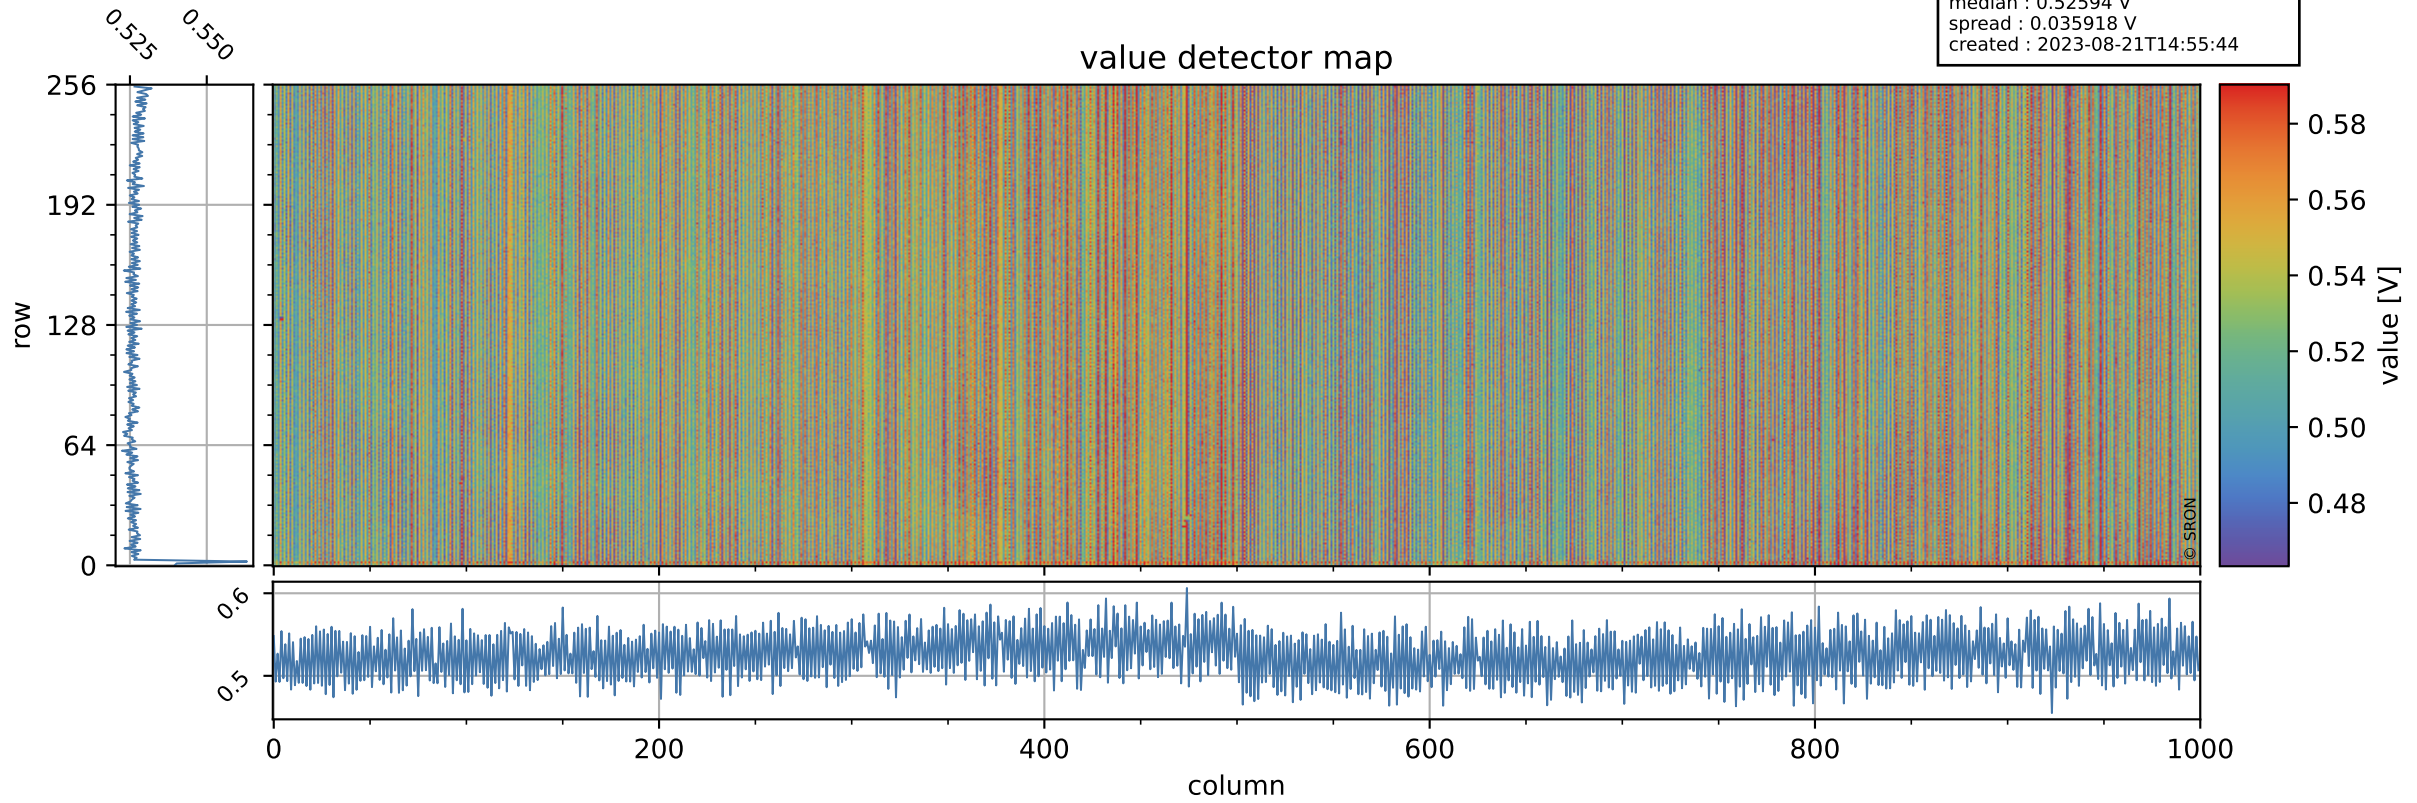

Tropomi SWIR offset (official)

orbits : 20 in [17842, 17887]
coverage : 2021-03-24 / 2021-03-27
median : 0.52594 V
spread : 0.035918 V
created : 2023-08-21T14:55:44

value detector map

Tropomi SWIR offset (official)

orbits : 20 in [17842, 17887]
coverage : 2021-03-24 / 2021-03-27
median : 28.517 μV
spread : 14.495 μV
created : 2023-08-21T14:55:45

Tropomi SWIR offset (official)

value compared with SWIR offset CKD

orbits : 20 in [17842, 17887]
coverage : 2021-03-24 / 2021-03-27
median : -0.07472 mV
spread : 0.39422 mV
created : 2023-08-21T14:55:45

Tropomi SWIR offset (official) ground-tracks of Sentinel-5P

orbits : 20 in [17842, 17887]
coverage : 2021-03-24 / 2021-03-27
created : 2023-08-21T14:55:46

Tropomi SWIR offset (official)

orbits : [2827, 17887]
coverage : 2018-04-30 / 2021-03-27
created : 2023-08-21T14:55:46

trend of detector median & temperatures