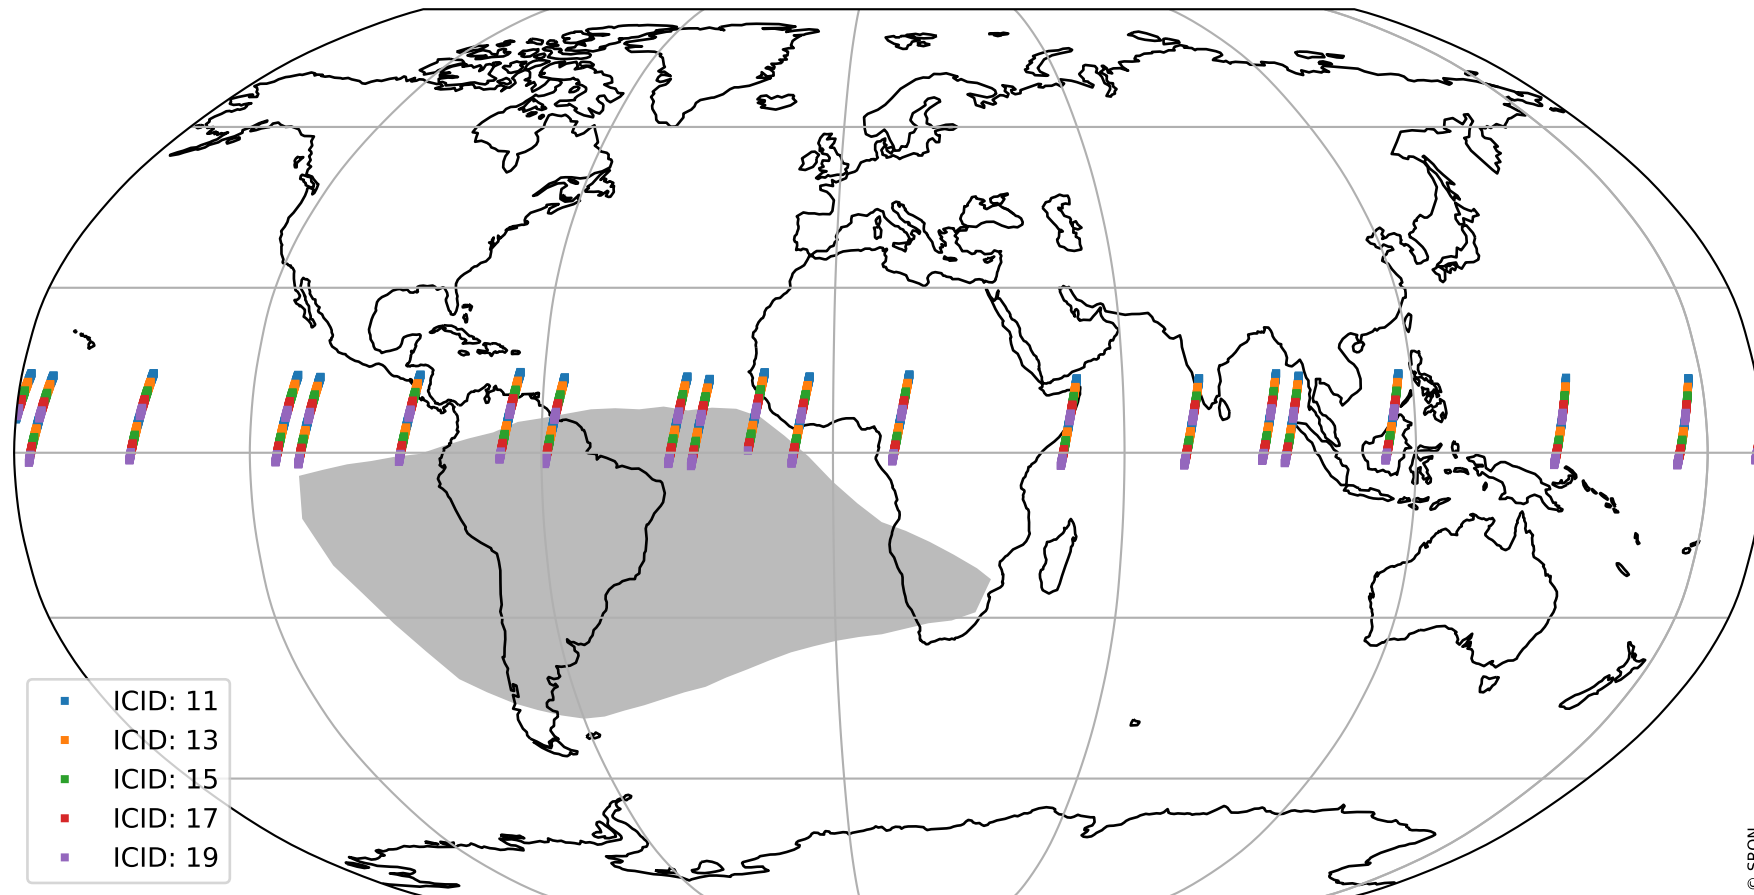

Tropomi SWIR offset (official)

orbits : 20 in [17842, 17887]
coverage : 2021-03-24 / 2021-03-27
median : 0.52594 V
spread : 0.035918 V
created : 2023-08-21T14:55:44

value detector map

Tropomi SWIR offset (official)

orbits : 20 in [17842, 17887]
coverage : 2021-03-24 / 2021-03-27
median : 28.517 μV
spread : 14.495 μV
created : 2023-08-21T14:55:45

Tropomi SWIR offset (official)

value compared with SWIR offset CKD

orbits : 20 in [17842, 17887]
coverage : 2021-03-24 / 2021-03-27
median : -0.07472 mV
spread : 0.39422 mV
created : 2023-08-21T14:55:45

Tropomi SWIR offset (official) ground-tracks of Sentinel-5P

orbits : 20 in [17842, 17887]
coverage : 2021-03-24 / 2021-03-27
created : 2023-08-21T14:55:46

Tropomi SWIR offset (official)

orbits : [2827, 17887]
coverage : 2018-04-30 / 2021-03-27
created : 2023-08-21T14:55:46