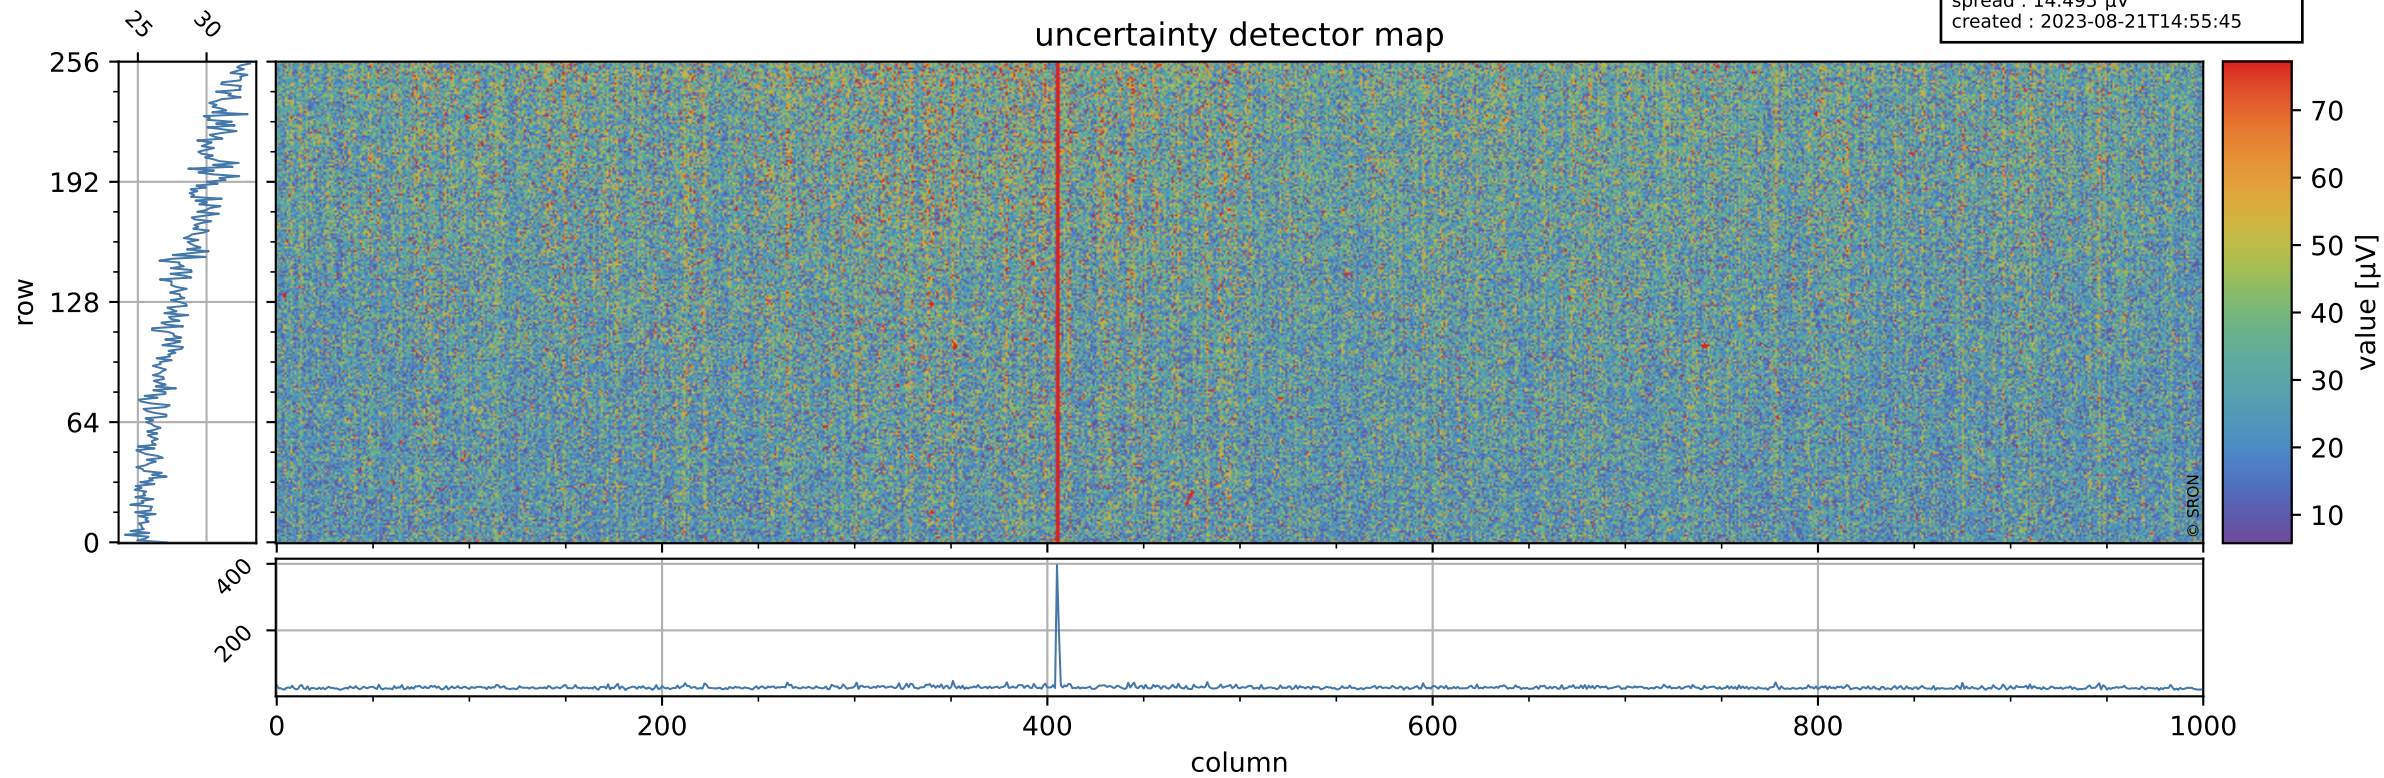

Tropomi SWIR offset (official)

orbits : 20 in [17842, 17887]
coverage : 2021-03-24 / 2021-03-27
median : 0.52594 V
spread : 0.035918 V
created : 2023-08-21T14:55:44

value detector map

Tropomi SWIR offset (official)

orbits : 20 in [17842, 17887]
coverage : 2021-03-24 / 2021-03-27
median : 28.517 μV
spread : 14.495 μV
created : 2023-08-21T14:55:45

Tropomi SWIR offset (official)

value compared with SWIR offset CKD

orbits : 20 in [17842, 17887]
coverage : 2021-03-24 / 2021-03-27
median : -0.07472 mV
spread : 0.39422 mV
created : 2023-08-21T14:55:45

Tropomi SWIR offset (official) ground-tracks of Sentinel-5P

orbits : 20 in [17842, 17887]
coverage : 2021-03-24 / 2021-03-27
created : 2023-08-21T14:55:46

Tropomi SWIR offset (official)

orbits : [2827, 17887]
coverage : 2018-04-30 / 2021-03-27
created : 2023-08-21T14:55:46

trend of detector median & temperatures