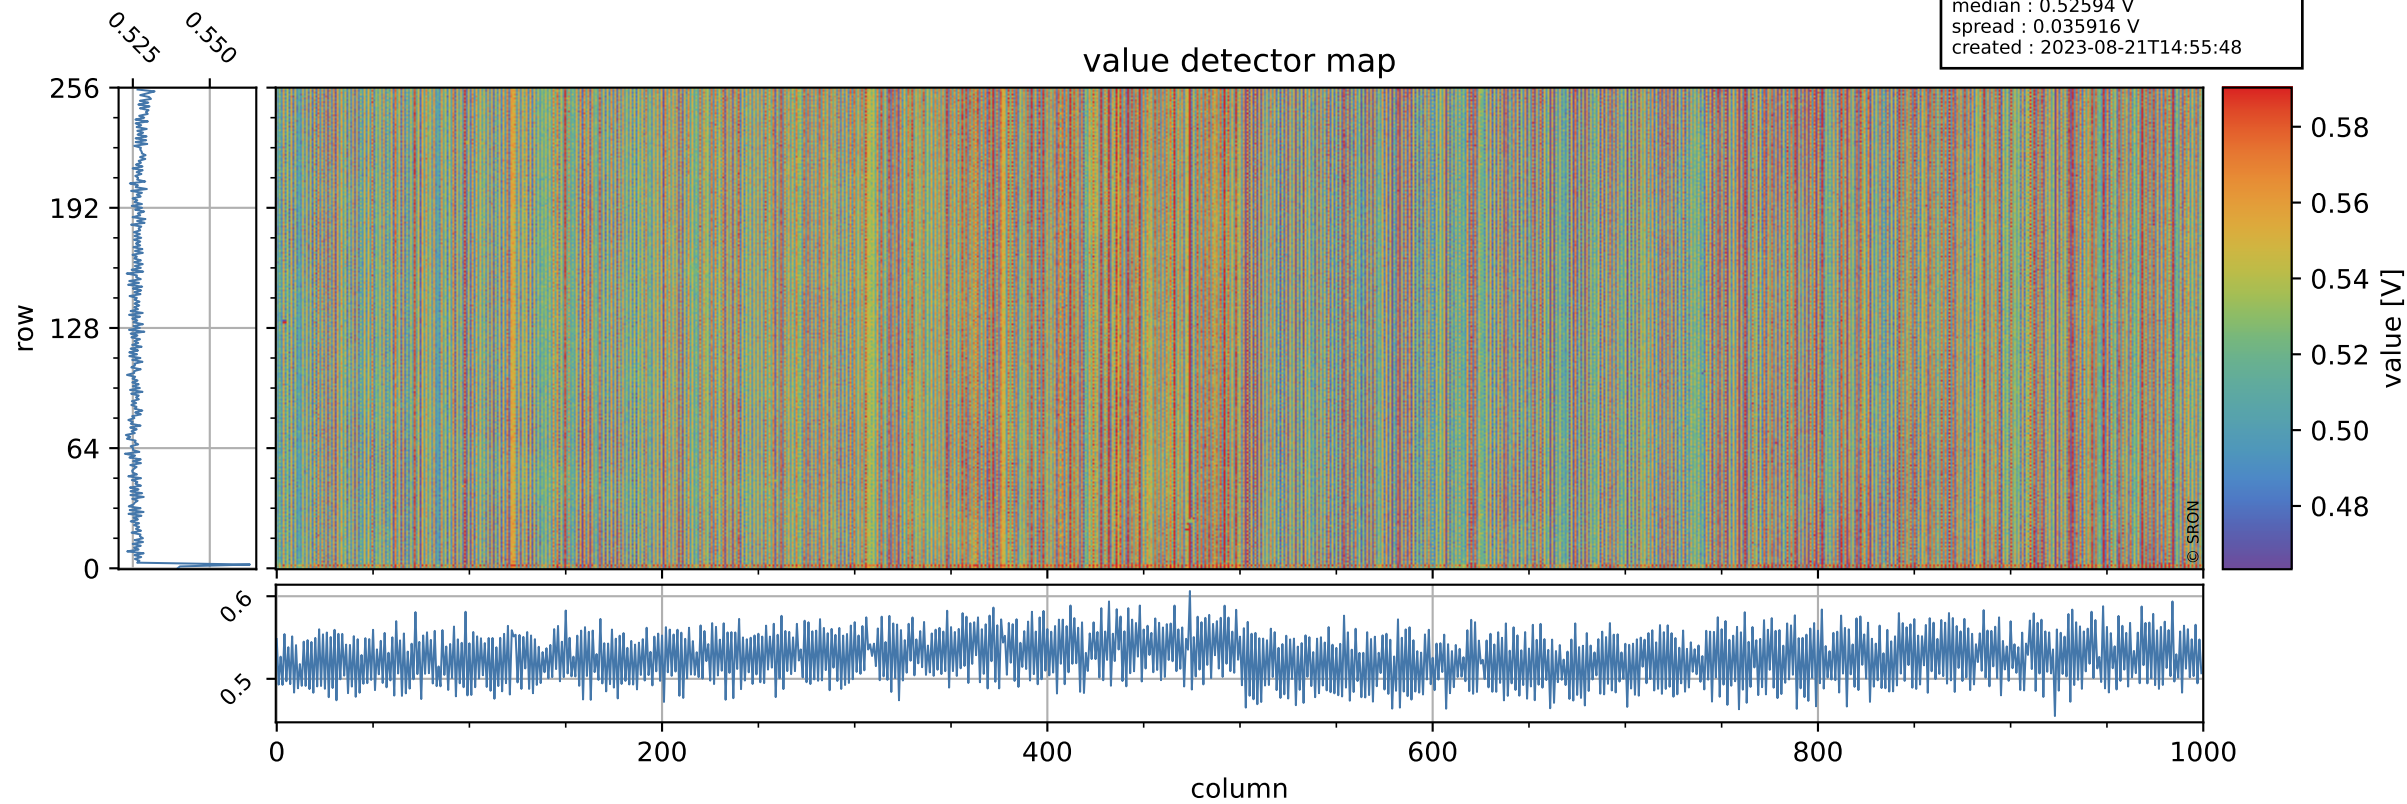

# Tropomi SWIR offset (official)

orbits : 19 in [17857, 17902]  
coverage : 2021-03-25 / 2021-03-28  
median : 0.52594 V  
spread : 0.035916 V  
created : 2023-08-21T14:55:48

## value detector map

# Tropomi SWIR offset (official)

orbits : 19 in [17857, 17902]  
coverage : 2021-03-25 / 2021-03-28  
median : 30.196  $\mu\text{V}$   
spread : 15.251  $\mu\text{V}$   
created : 2023-08-21T14:55:48

# Tropomi SWIR offset (official) ground-tracks of Sentinel-5P

orbits : 19 in [17857, 17902]  
coverage : 2021-03-25 / 2021-03-28  
created : 2023-08-21T14:55:48