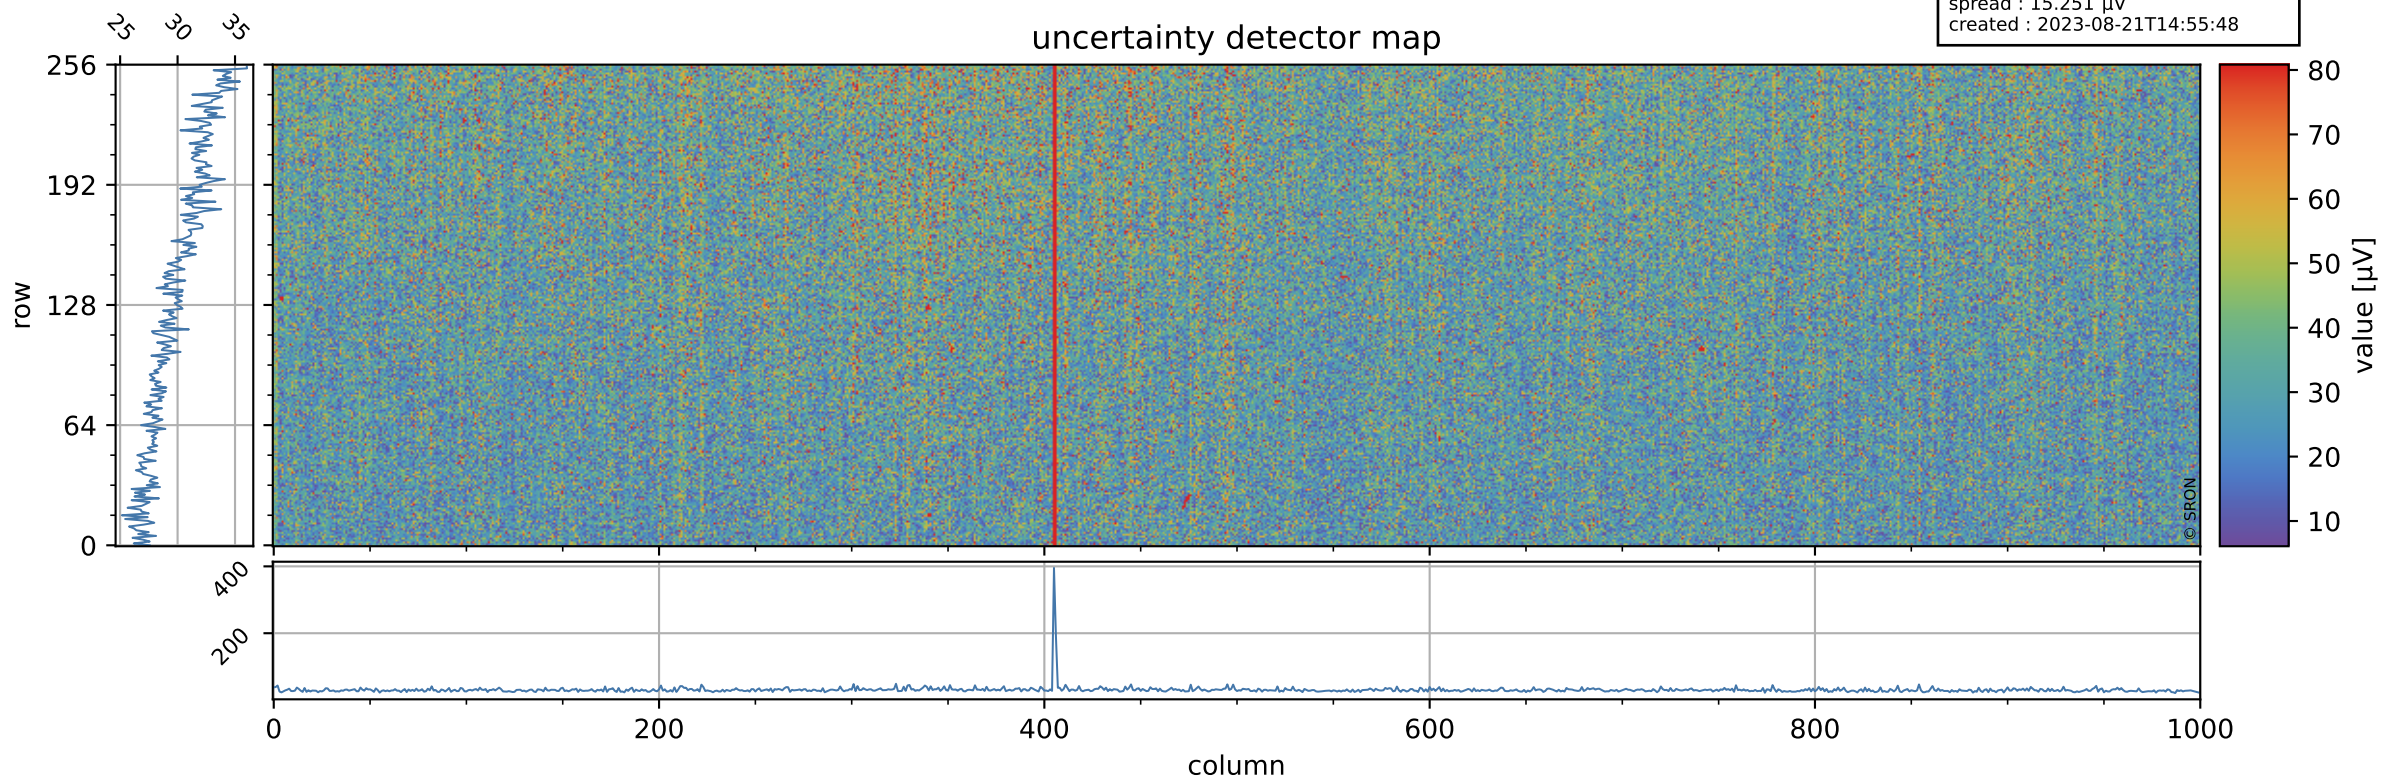

# Tropomi SWIR offset (official)

orbits : 19 in [17857, 17902]  
coverage : 2021-03-25 / 2021-03-28  
median : 0.52594 V  
spread : 0.035916 V  
created : 2023-08-21T14:55:48

## value detector map

# Tropomi SWIR offset (official)

orbits : 19 in [17857, 17902]  
coverage : 2021-03-25 / 2021-03-28  
median : 30.196  $\mu\text{V}$   
spread : 15.251  $\mu\text{V}$   
created : 2023-08-21T14:55:48

# Tropomi SWIR offset (official) ground-tracks of Sentinel-5P

orbits : 19 in [17857, 17902]  
coverage : 2021-03-25 / 2021-03-28  
created : 2023-08-21T14:55:48