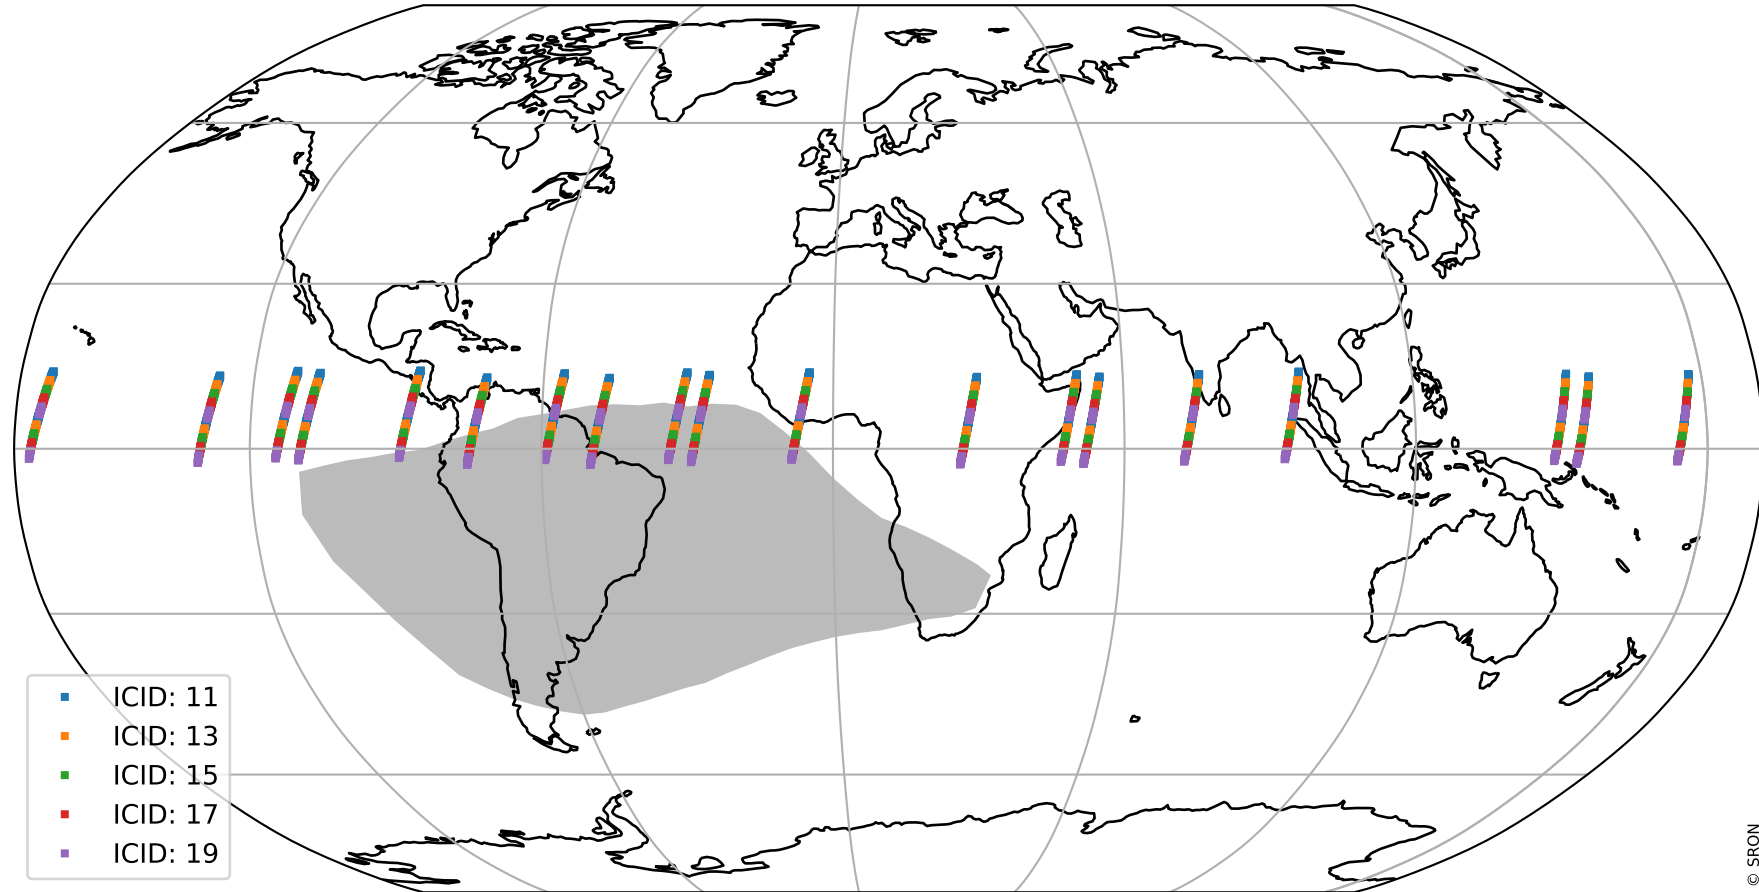

# Tropomi SWIR offset (official)

orbits : 19 in [17857, 17902]  
coverage : 2021-03-25 / 2021-03-28  
median : 30.196  $\mu\text{V}$   
spread : 15.251  $\mu\text{V}$   
created : 2023-08-21T14:55:48

# Tropomi SWIR offset (official)

value compared with SWIR offset CKD

orbits : 19 in [17857, 17902]  
coverage : 2021-03-25 / 2021-03-28  
median : -0.069741 mV  
spread : 0.39511 mV  
created : 2023-08-21T14:55:48

# Tropomi SWIR offset (official) ground-tracks of Sentinel-5P

orbits : 19 in [17857, 17902]  
coverage : 2021-03-25 / 2021-03-28  
created : 2023-08-21T14:55:48

# Tropomi SWIR offset (official)

orbits : [2827, 17902]  
coverage : 2018-04-30 / 2021-03-28  
created : 2023-08-21T14:55:49