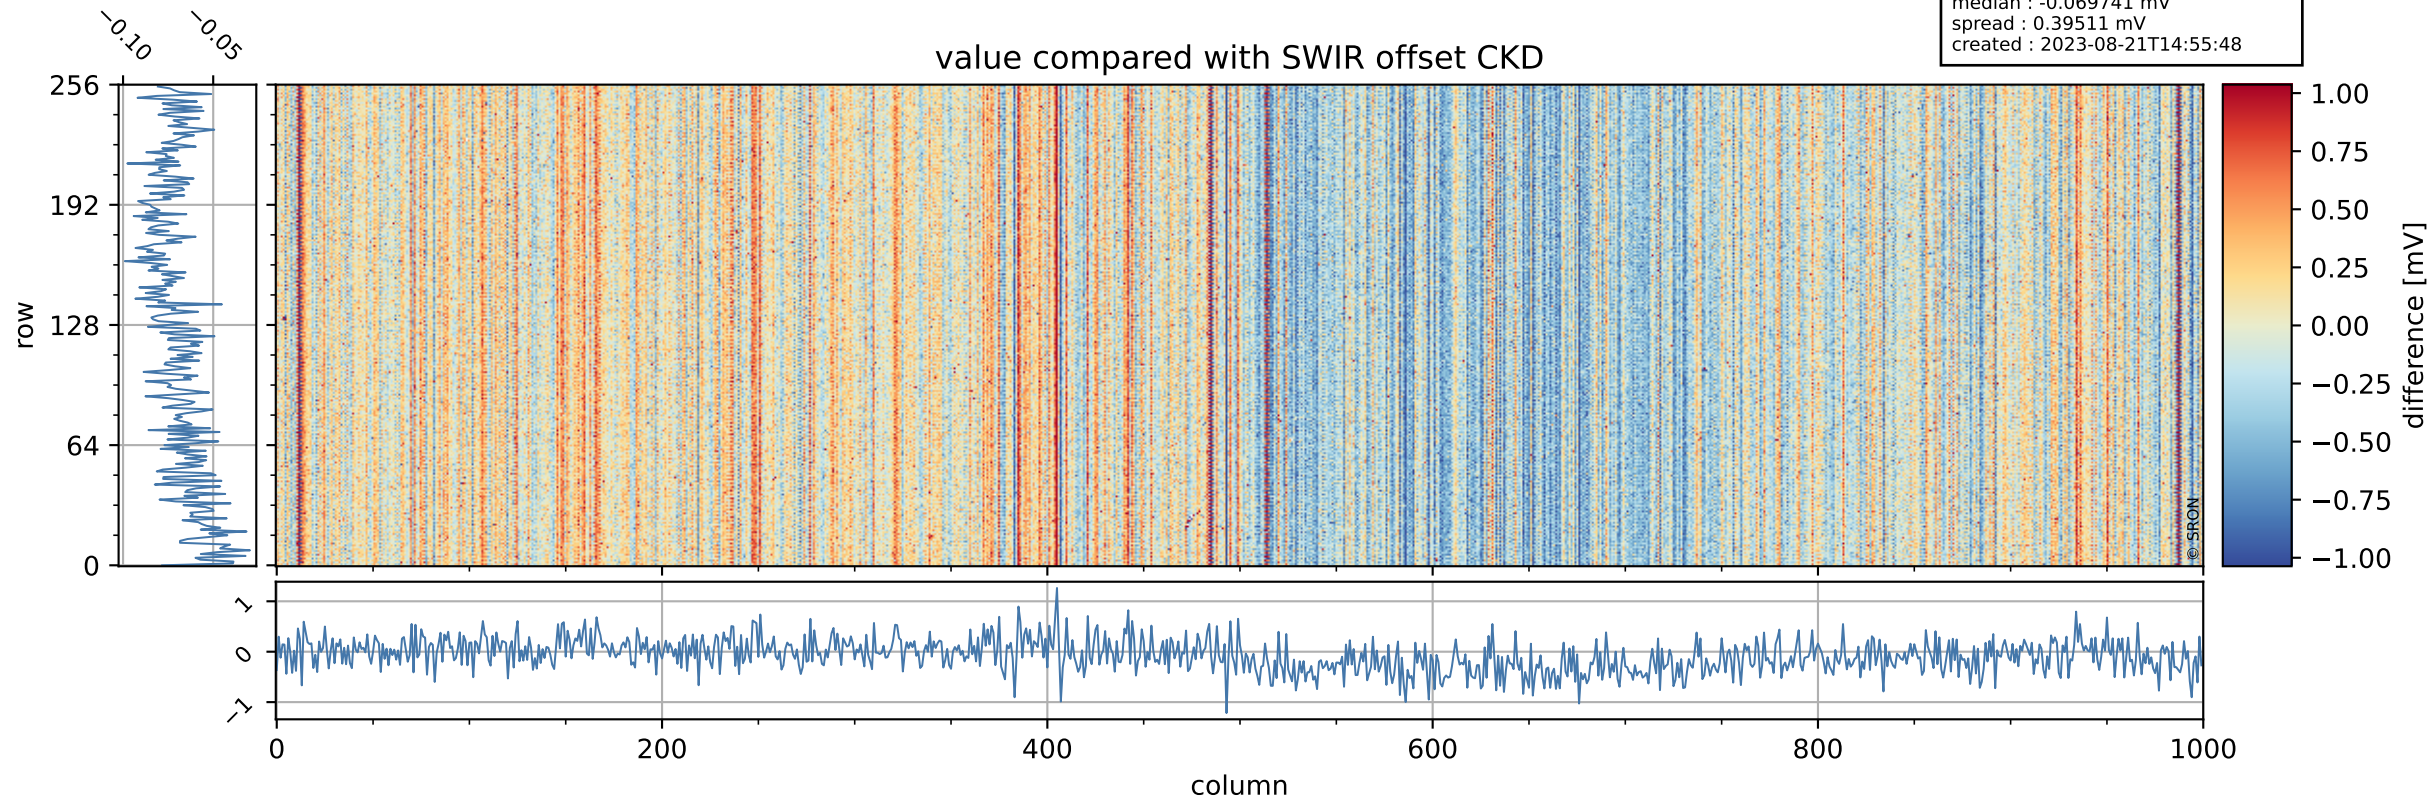

## value detector map

# Tropomi SWIR offset (official)

orbits : 19 in [17857, 17902]  
coverage : 2021-03-25 / 2021-03-28  
median : 30.196  $\mu\text{V}$   
spread : 15.251  $\mu\text{V}$   
created : 2023-08-21T14:55:48

# Tropomi SWIR offset (official) ground-tracks of Sentinel-5P

orbits : 19 in [17857, 17902]  
coverage : 2021-03-25 / 2021-03-28  
created : 2023-08-21T14:55:48

# Tropomi SWIR offset (official)

orbits : [2827, 17902]  
coverage : 2018-04-30 / 2021-03-28  
created : 2023-08-21T14:55:49