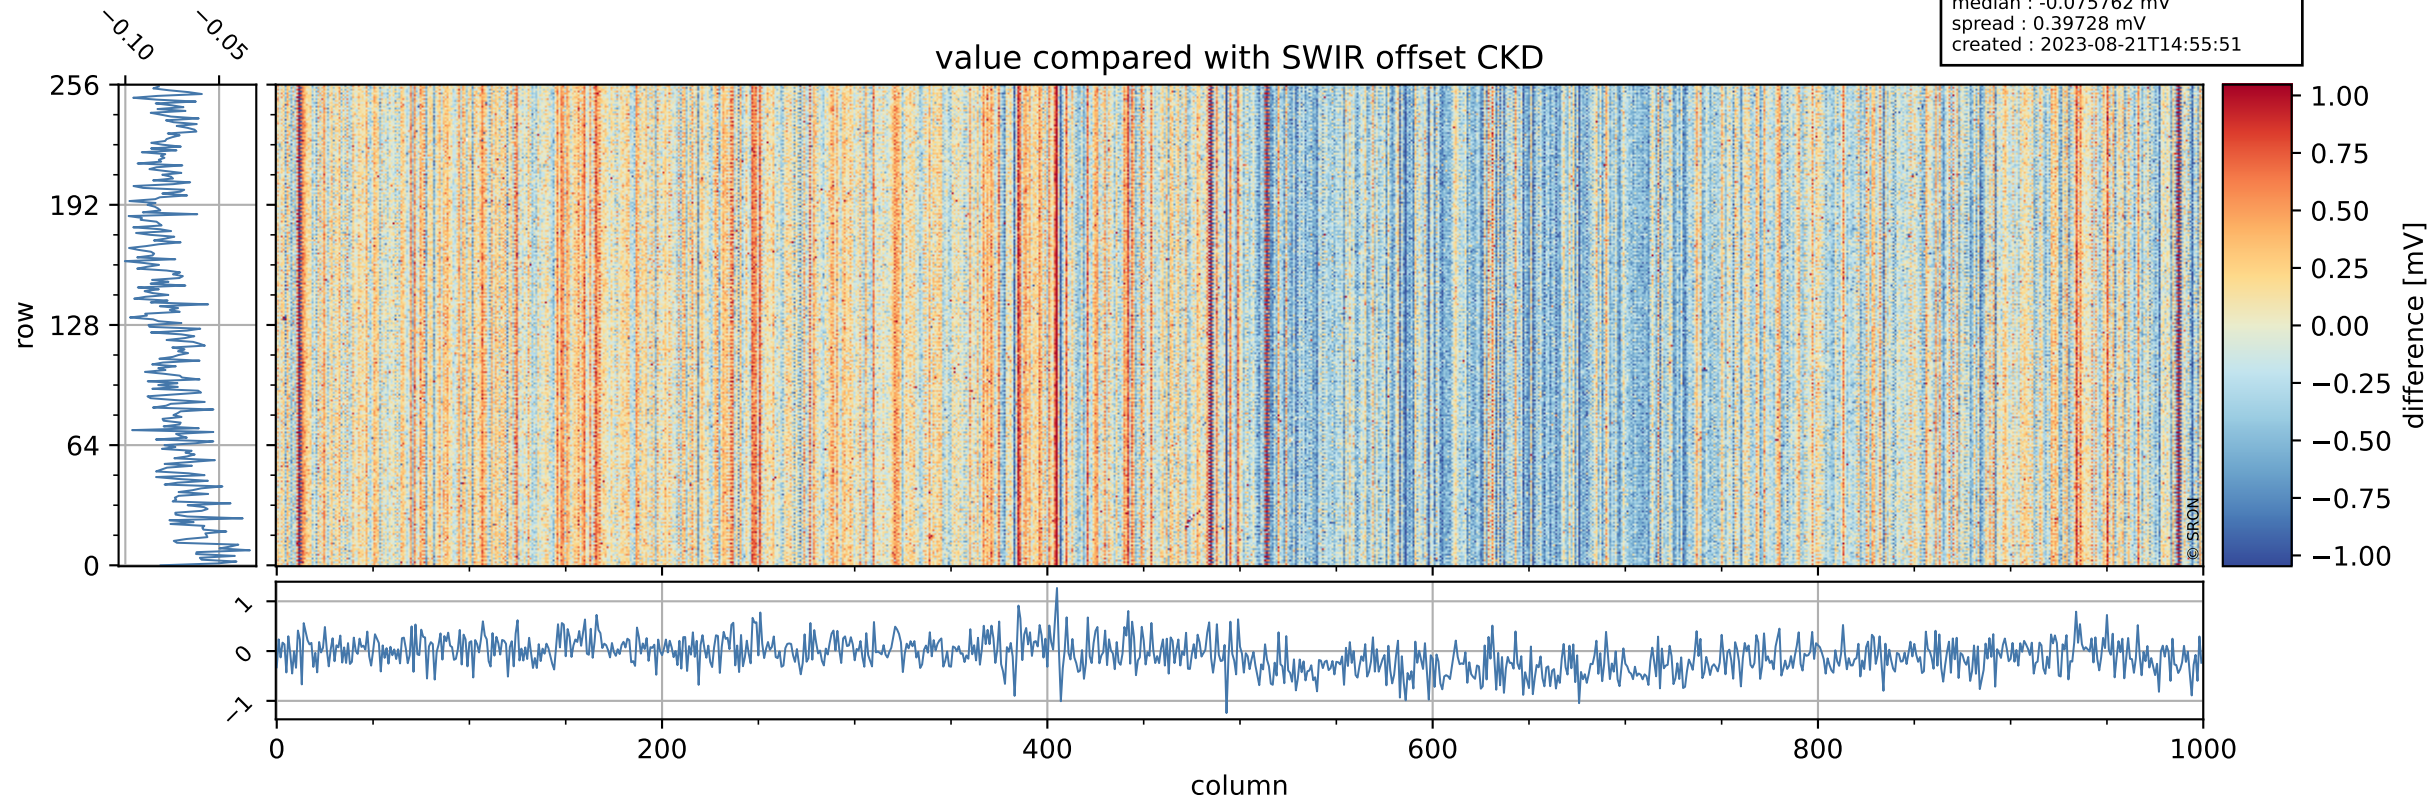

Tropomi SWIR offset (official)

orbits : 20 in [17872, 17917]
coverage : 2021-03-26 / 2021-03-29
median : 0.52594 V
spread : 0.035915 V
created : 2023-08-21T14:55:51

value detector map

Tropomi SWIR offset (official)

orbits : 20 in [17872, 17917]
coverage : 2021-03-26 / 2021-03-29
median : 29.417 μV
spread : 14.868 μV
created : 2023-08-21T14:55:51

Tropomi SWIR offset (official)

orbits : 20 in [17872, 17917]
coverage : 2021-03-26 / 2021-03-29
median : -0.075762 mV
spread : 0.39728 mV
created : 2023-08-21T14:55:51

value compared with SWIR offset CKD

Tropomi SWIR offset (official) ground-tracks of Sentinel-5P

orbits : 20 in [17872, 17917]
coverage : 2021-03-26 / 2021-03-29
created : 2023-08-21T14:55:52

Tropomi SWIR offset (official)

orbits : [2827, 17917]
coverage : 2018-04-30 / 2021-03-29
created : 2023-08-21T14:55:53

trend of detector median & temperatures