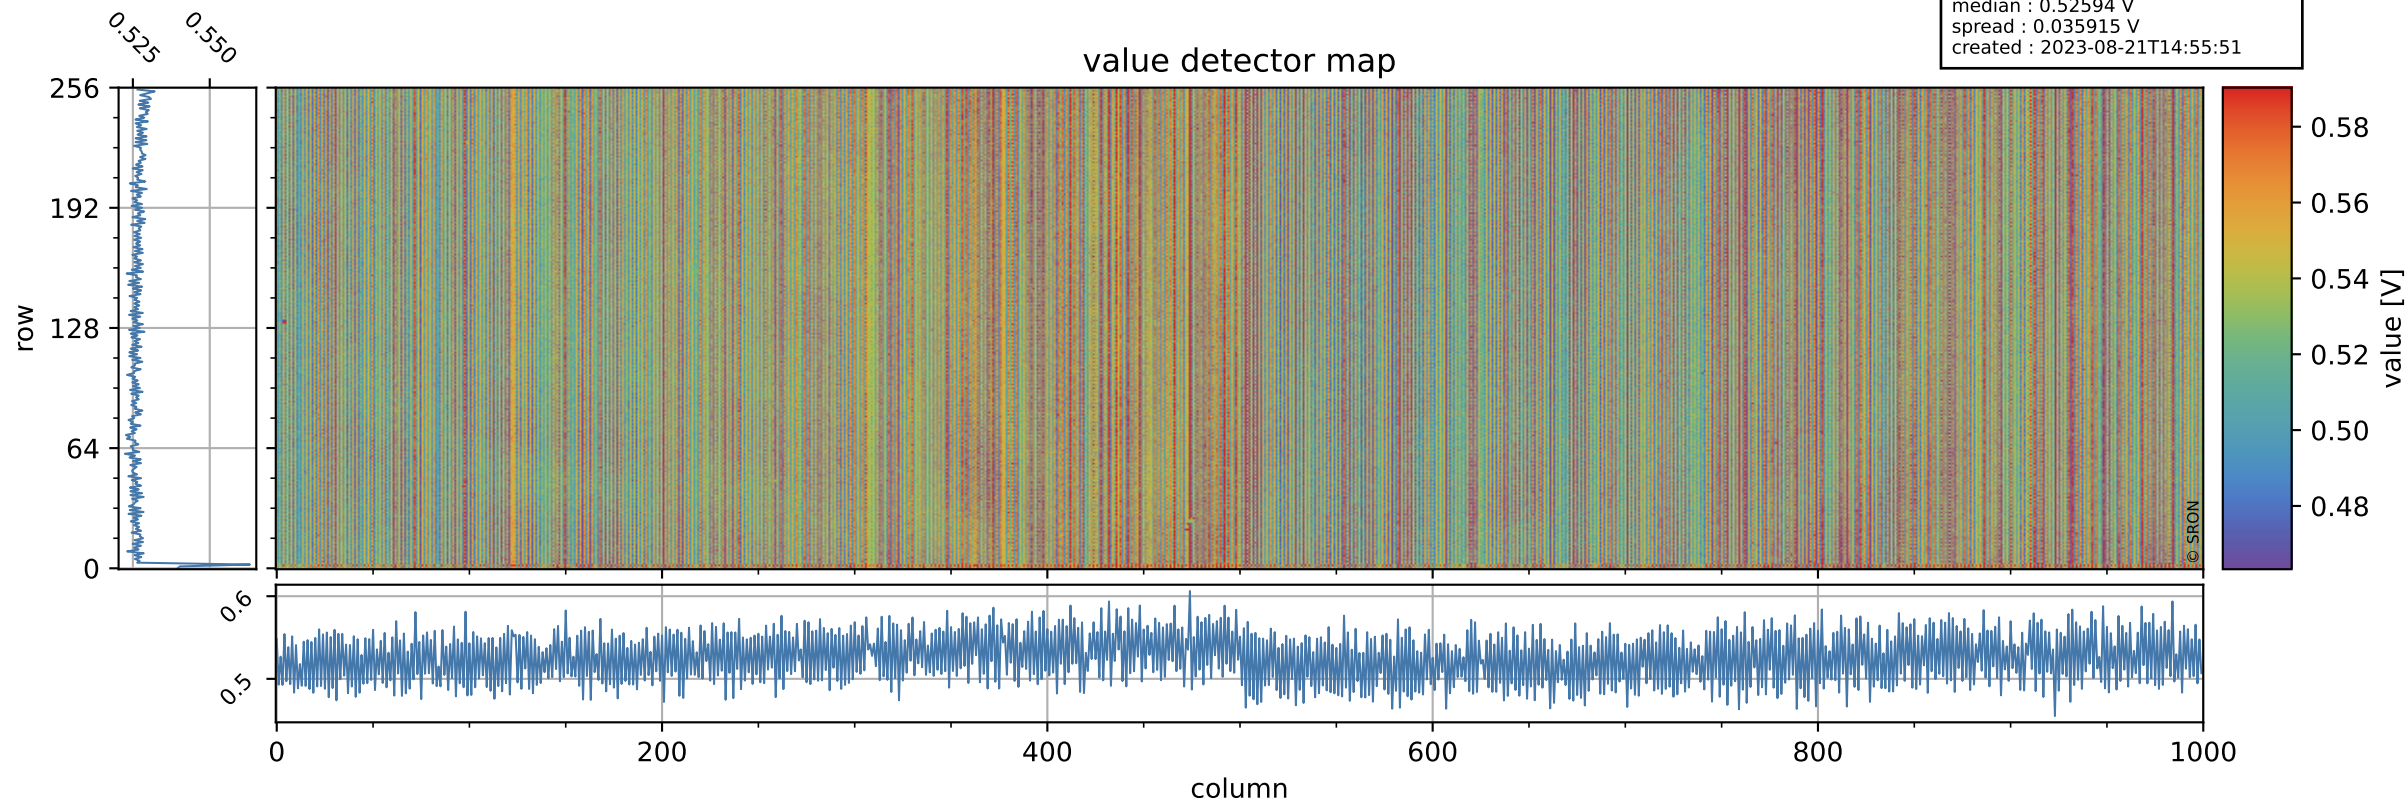

Tropomi SWIR offset (official)

orbits : 20 in [17872, 17917]
coverage : 2021-03-26 / 2021-03-29
median : 0.52594 V
spread : 0.035915 V
created : 2023-08-21T14:55:51

value detector map

Tropomi SWIR offset (official)

orbits : 20 in [17872, 17917]
coverage : 2021-03-26 / 2021-03-29
median : 29.417 μV
spread : 14.868 μV
created : 2023-08-21T14:55:51

Tropomi SWIR offset (official)

orbits : 20 in [17872, 17917]
coverage : 2021-03-26 / 2021-03-29
median : -0.075762 mV
spread : 0.39728 mV
created : 2023-08-21T14:55:51

value compared with SWIR offset CKD

Tropomi SWIR offset (official) ground-tracks of Sentinel-5P

orbits : 20 in [17872, 17917]
coverage : 2021-03-26 / 2021-03-29
created : 2023-08-21T14:55:52

Tropomi SWIR offset (official)

orbits : [2827, 17917]
coverage : 2018-04-30 / 2021-03-29
created : 2023-08-21T14:55:53

trend of detector median & temperatures