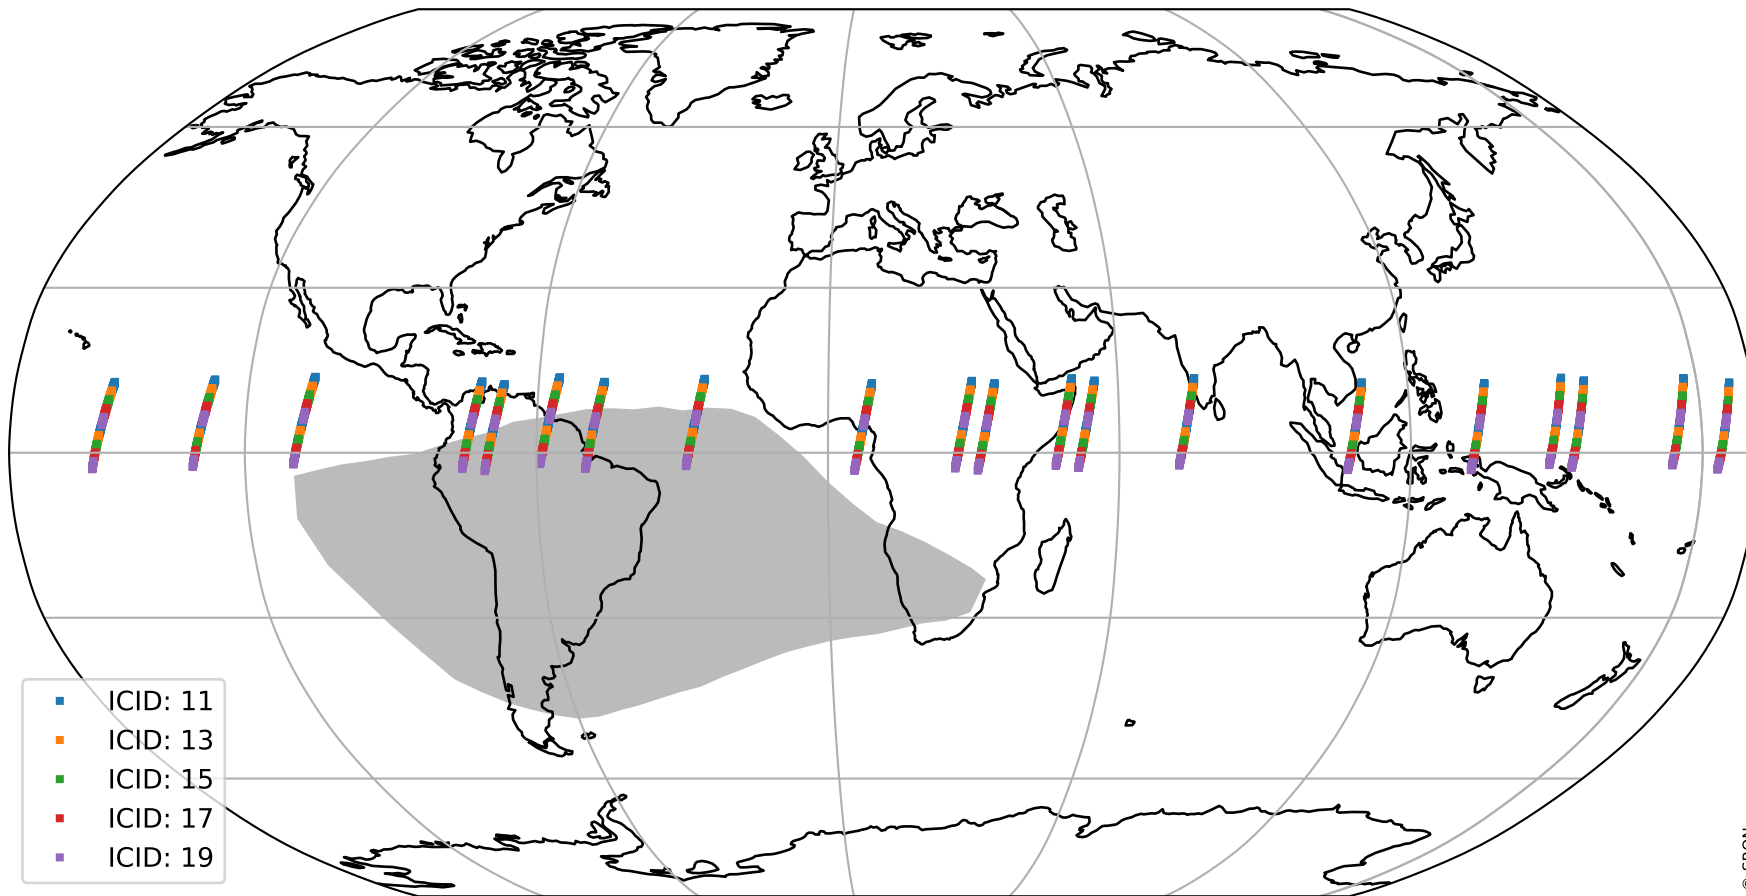

Tropomi SWIR offset (official)

orbits : 20 in [17872, 17917]
coverage : 2021-03-26 / 2021-03-29
median : 0.52594 V
spread : 0.035915 V
created : 2023-08-21T14:55:51

value detector map

Tropomi SWIR offset (official)

orbits : 20 in [17872, 17917]
coverage : 2021-03-26 / 2021-03-29
median : 29.417 μV
spread : 14.868 μV
created : 2023-08-21T14:55:51

Tropomi SWIR offset (official)

orbits : 20 in [17872, 17917]
coverage : 2021-03-26 / 2021-03-29
median : -0.075762 mV
spread : 0.39728 mV
created : 2023-08-21T14:55:51

value compared with SWIR offset CKD

Tropomi SWIR offset (official) ground-tracks of Sentinel-5P

orbits : 20 in [17872, 17917]
coverage : 2021-03-26 / 2021-03-29
created : 2023-08-21T14:55:52

Tropomi SWIR offset (official)

orbits : [2827, 17917]
coverage : 2018-04-30 / 2021-03-29
created : 2023-08-21T14:55:53

trend of detector median & temperatures