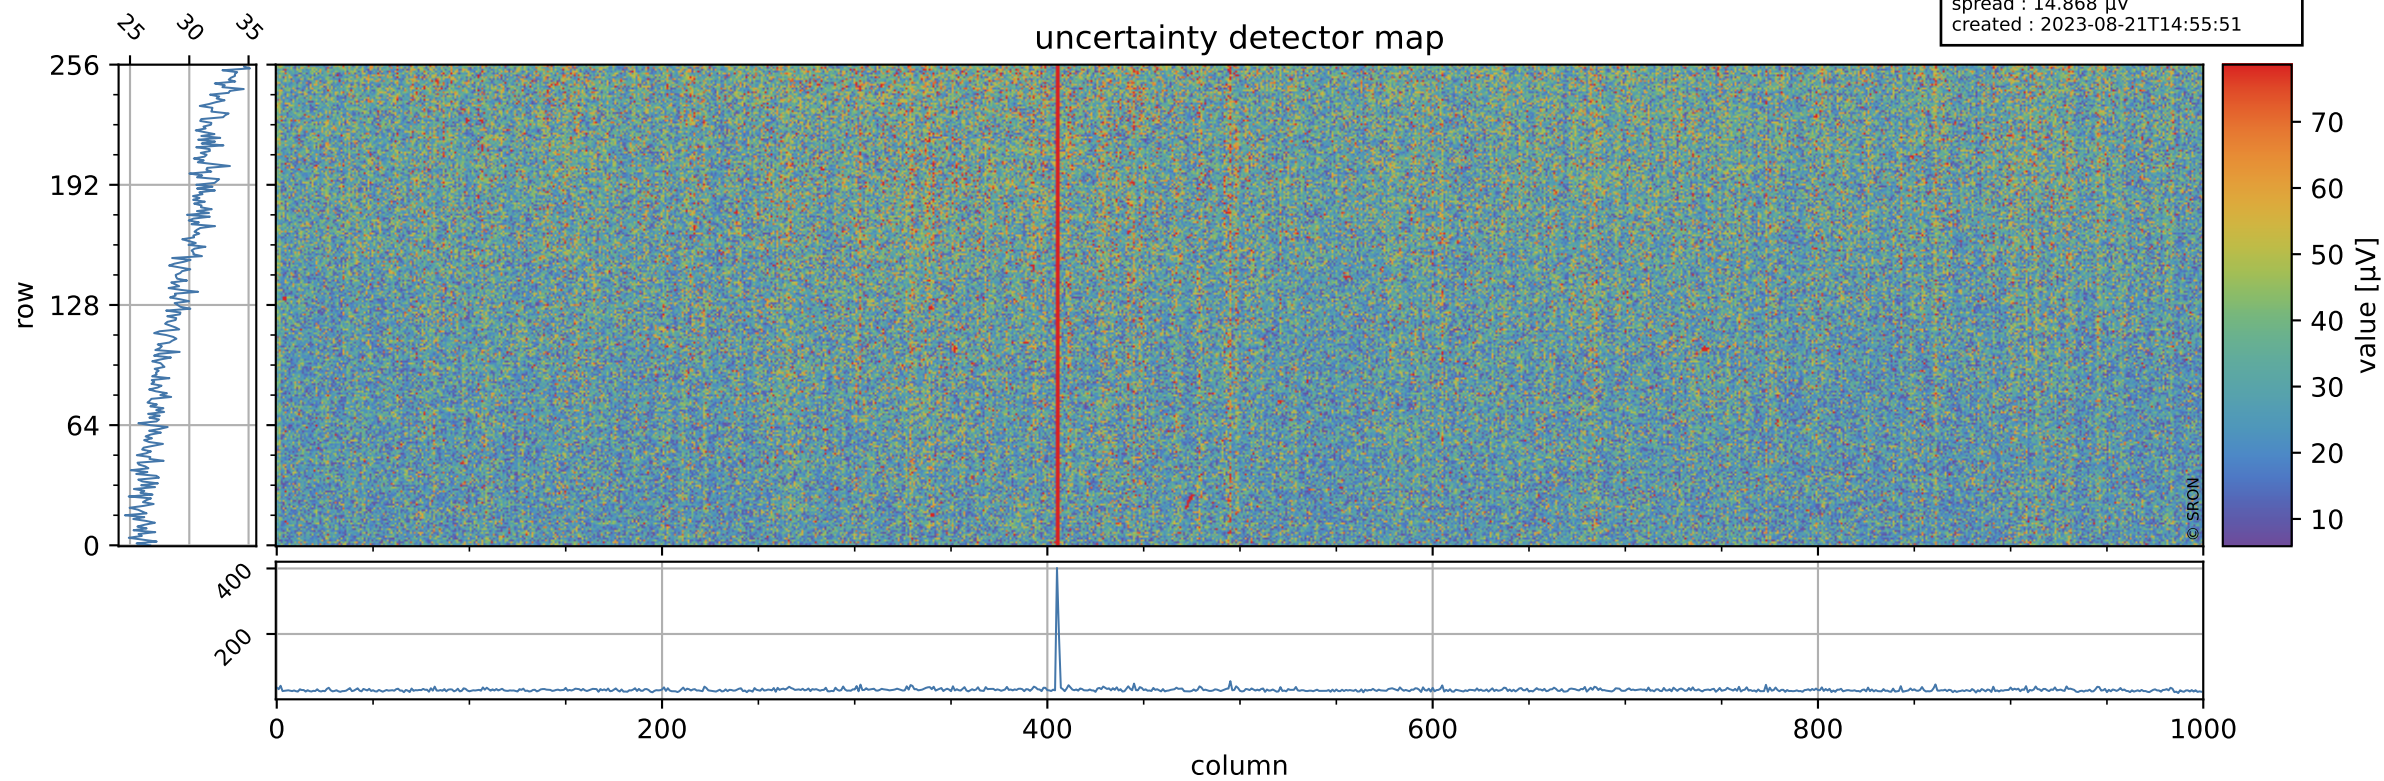

Tropomi SWIR offset (official)

orbits : 20 in [17872, 17917]
coverage : 2021-03-26 / 2021-03-29
median : 0.52594 V
spread : 0.035915 V
created : 2023-08-21T14:55:51

value detector map

Tropomi SWIR offset (official)

orbits : 20 in [17872, 17917]
coverage : 2021-03-26 / 2021-03-29
median : 29.417 μV
spread : 14.868 μV
created : 2023-08-21T14:55:51

Tropomi SWIR offset (official)

orbits : 20 in [17872, 17917]
coverage : 2021-03-26 / 2021-03-29
median : -0.075762 mV
spread : 0.39728 mV
created : 2023-08-21T14:55:51

value compared with SWIR offset CKD

Tropomi SWIR offset (official) ground-tracks of Sentinel-5P

orbits : 20 in [17872, 17917]
coverage : 2021-03-26 / 2021-03-29
created : 2023-08-21T14:55:52

Tropomi SWIR offset (official)

orbits : [2827, 17917]
coverage : 2018-04-30 / 2021-03-29
created : 2023-08-21T14:55:53

trend of detector median & temperatures