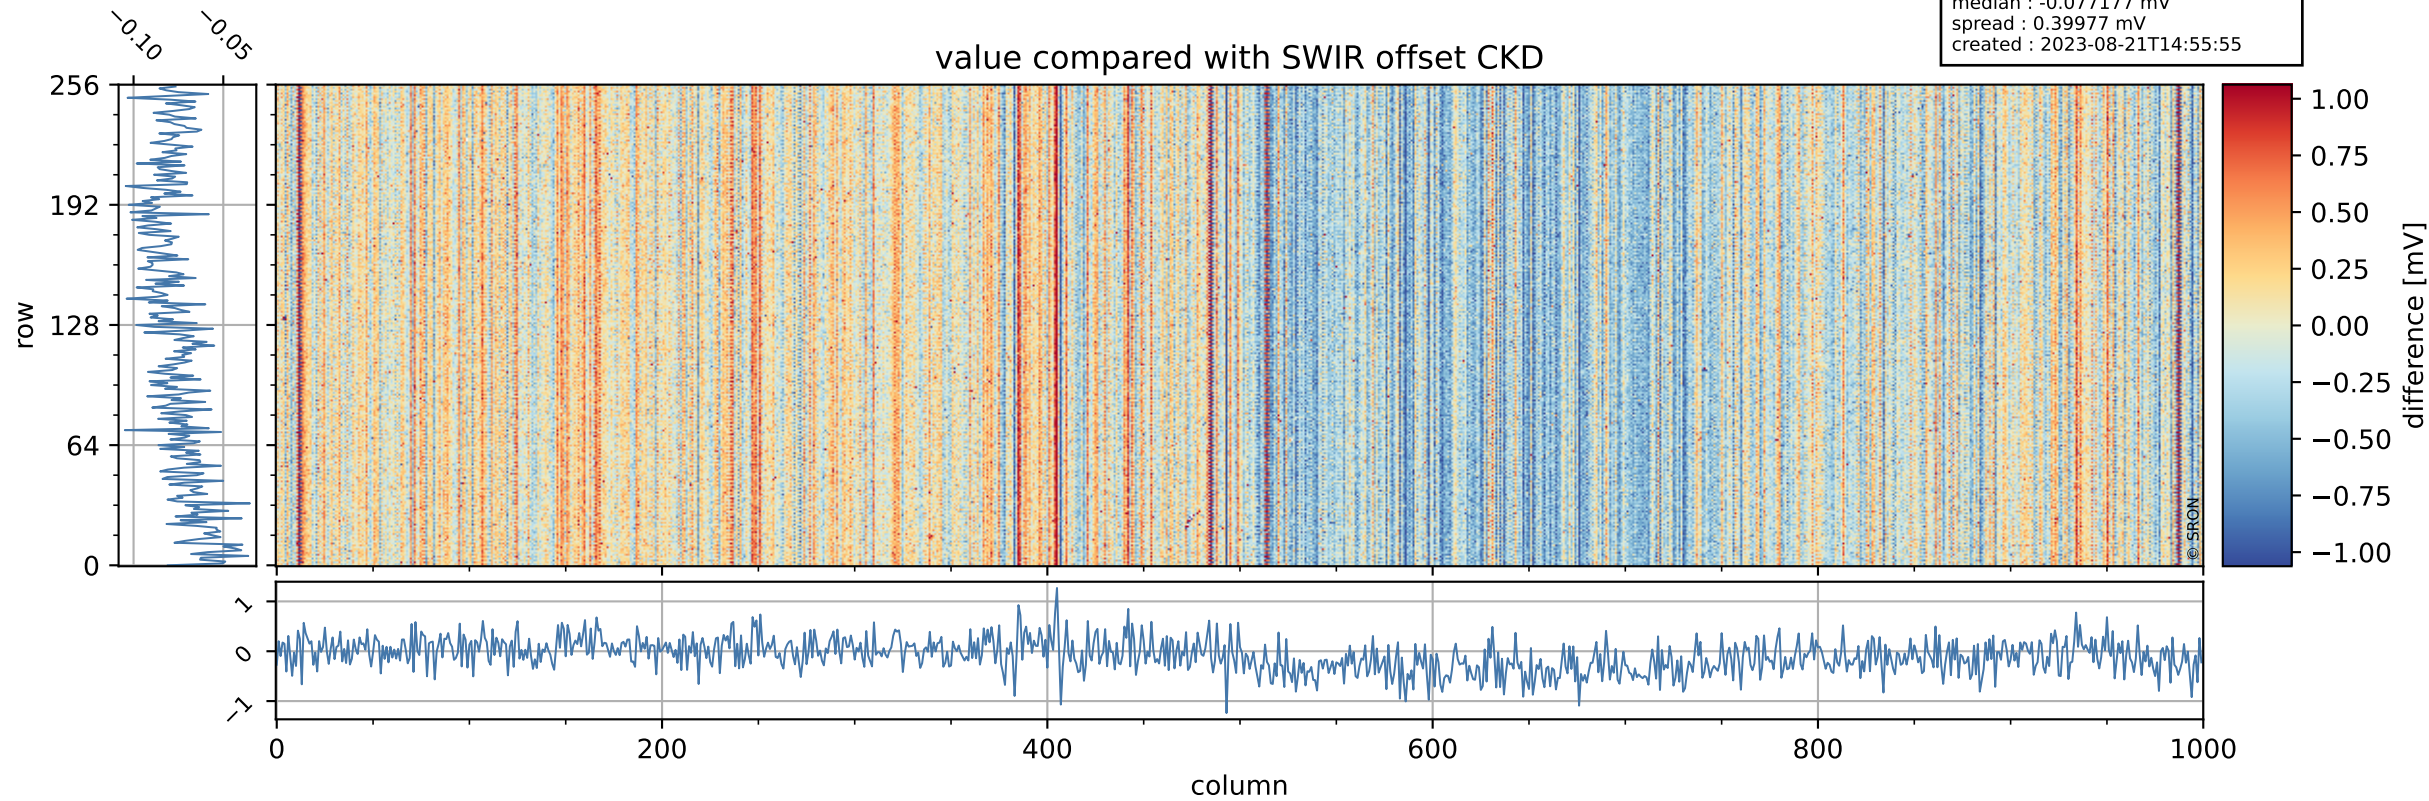

## value detector map

# Tropomi SWIR offset (official)

orbits : 19 in [17887, 17932]  
coverage : 2021-03-27 / 2021-03-30  
median : 30.206  $\mu\text{V}$   
spread : 15.151  $\mu\text{V}$   
created : 2023-08-21T14:55:54

# Tropomi SWIR offset (official)

orbits : 19 in [17887, 17932]  
coverage : 2021-03-27 / 2021-03-30  
median : -0.077177 mV  
spread : 0.39977 mV  
created : 2023-08-21T14:55:55

value compared with SWIR offset CKD

# Tropomi SWIR offset (official) ground-tracks of Sentinel-5P

orbits : 19 in [17887, 17932]  
coverage : 2021-03-27 / 2021-03-30  
created : 2023-08-21T14:55:55