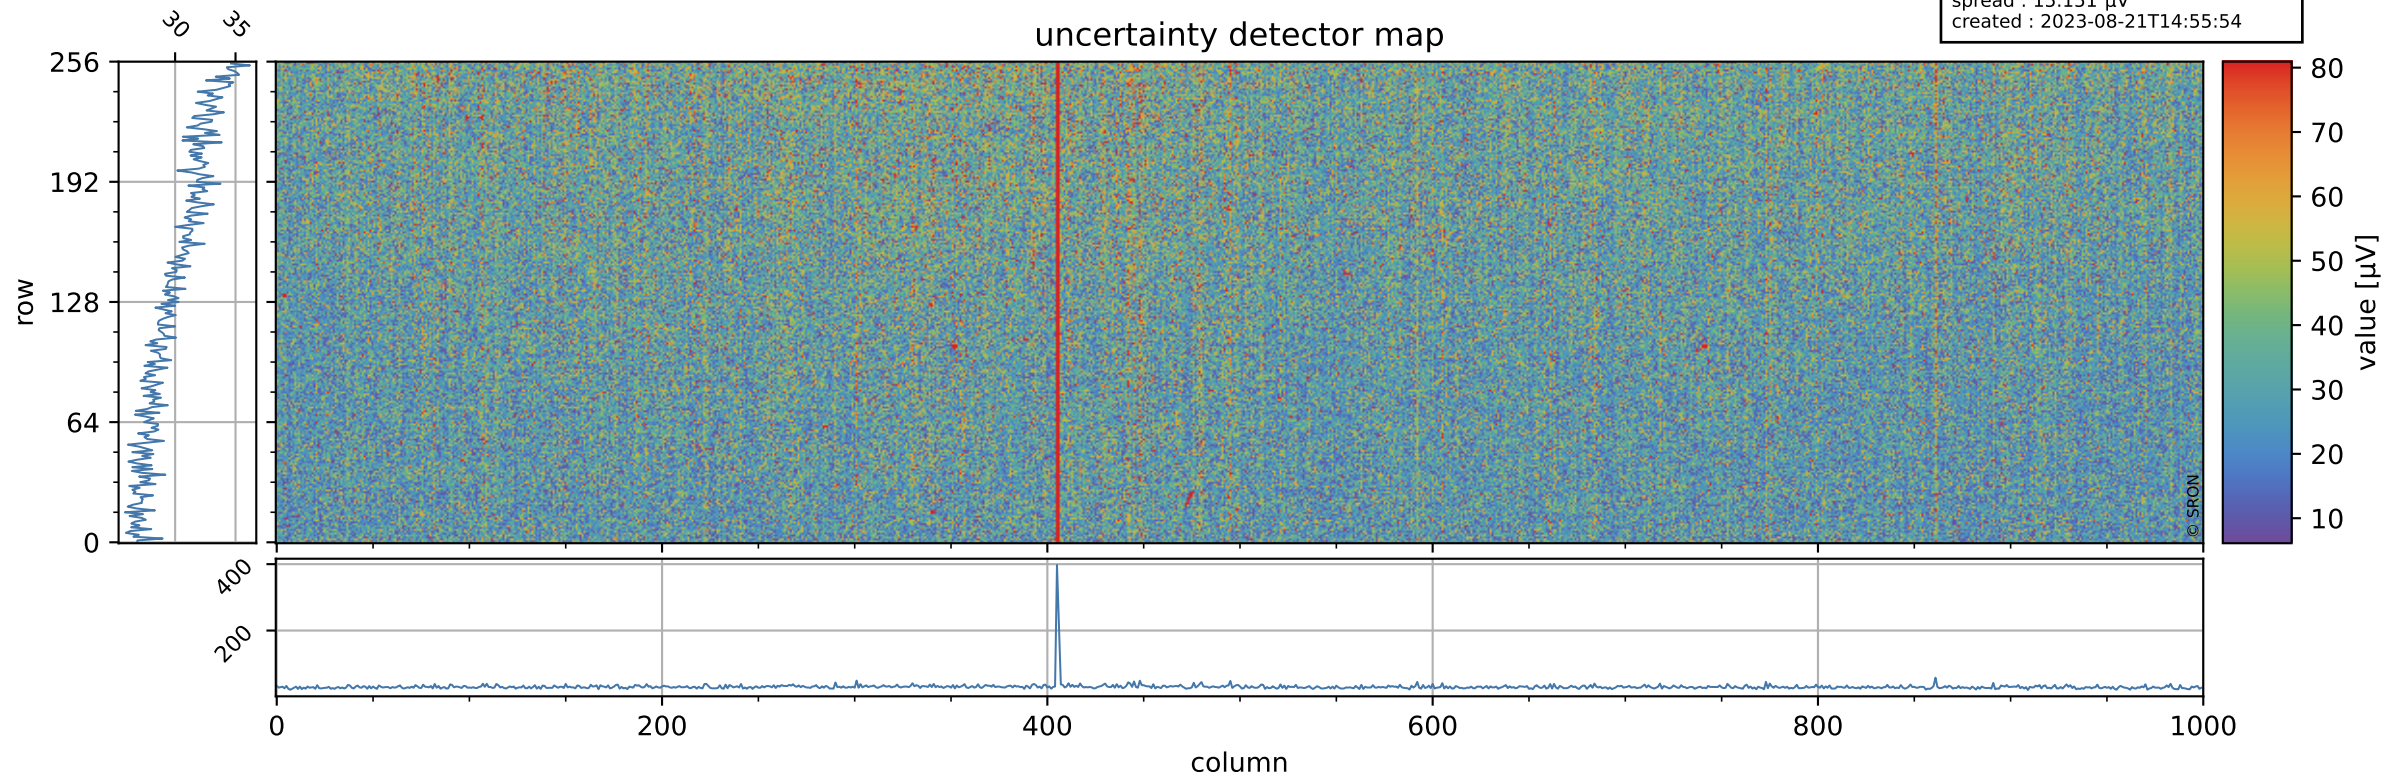

# Tropomi SWIR offset (official)

orbits : 19 in [17887, 17932]  
coverage : 2021-03-27 / 2021-03-30  
median : 0.52593 V  
spread : 0.035917 V  
created : 2023-08-21T14:55:54

## value detector map

# Tropomi SWIR offset (official)

orbits : 19 in [17887, 17932]  
coverage : 2021-03-27 / 2021-03-30  
median : 30.206  $\mu\text{V}$   
spread : 15.151  $\mu\text{V}$   
created : 2023-08-21T14:55:54

# Tropomi SWIR offset (official) ground-tracks of Sentinel-5P

orbits : 19 in [17887, 17932]  
coverage : 2021-03-27 / 2021-03-30  
created : 2023-08-21T14:55:55