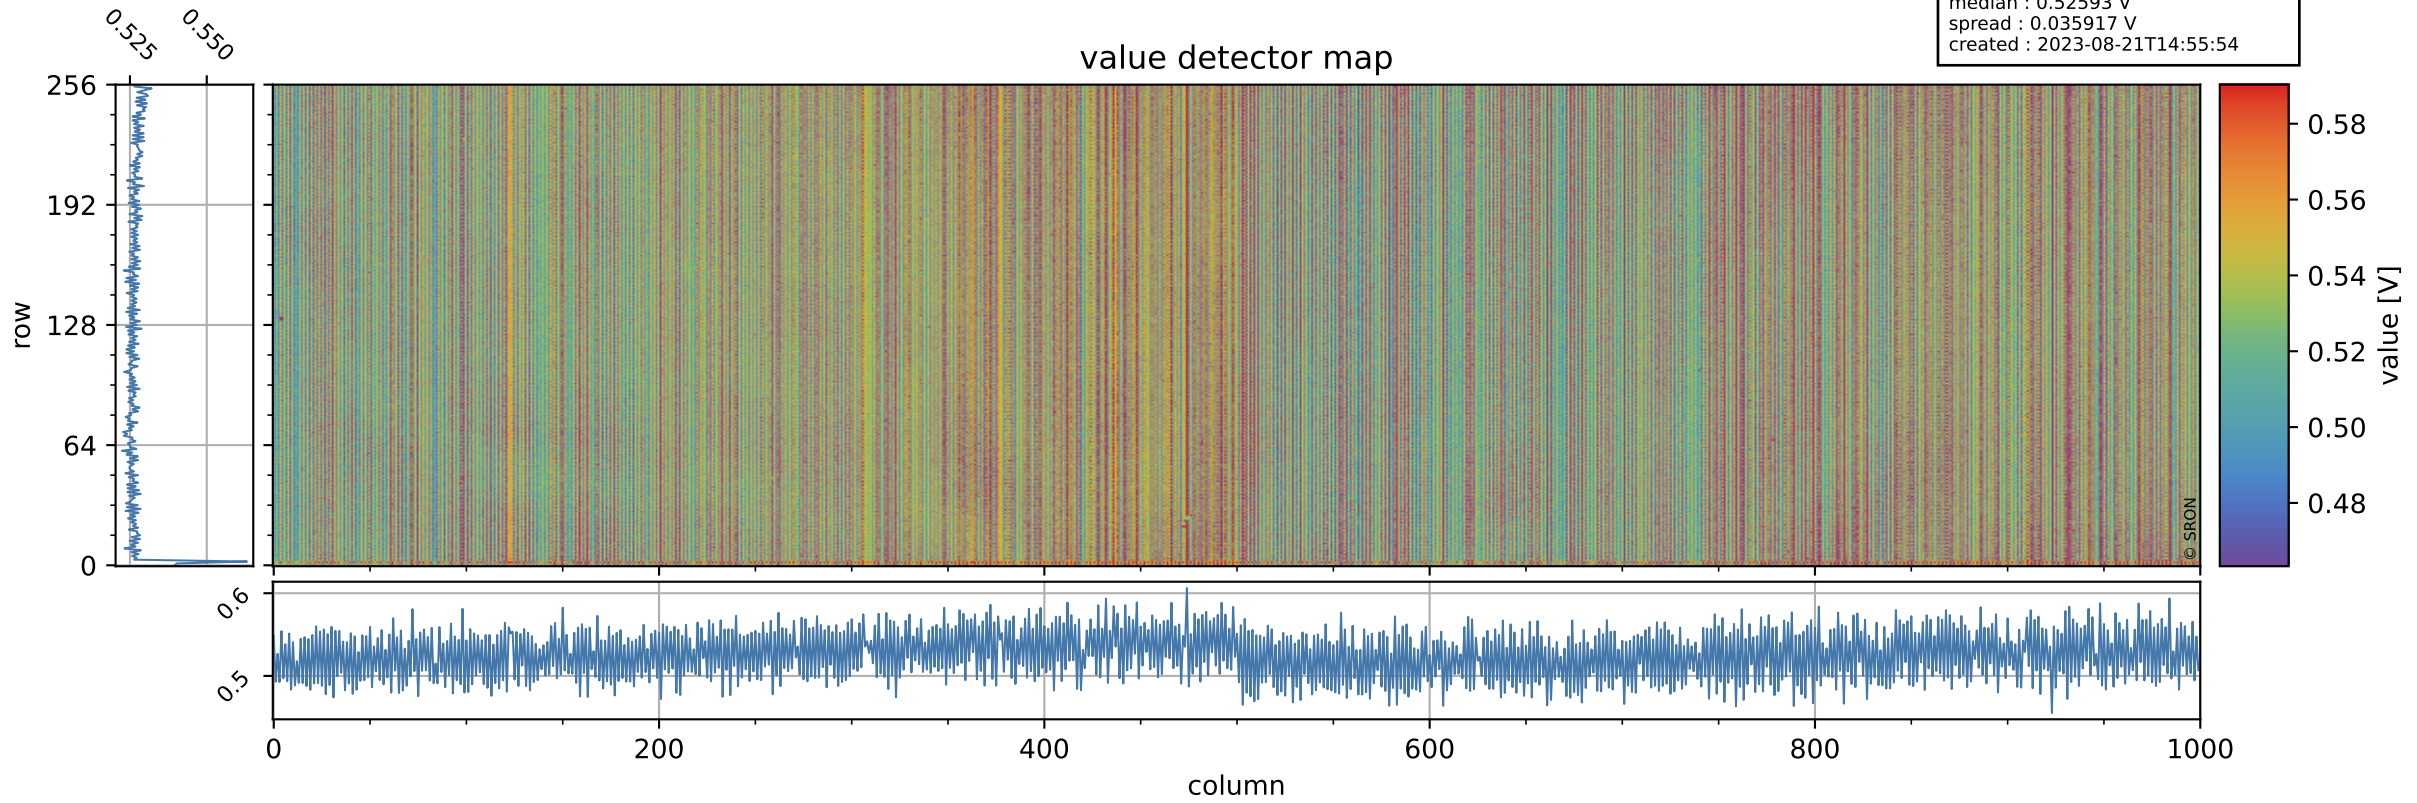

# Tropomi SWIR offset (official)

orbits : 19 in [17887, 17932]  
coverage : 2021-03-27 / 2021-03-30  
median : 0.52593 V  
spread : 0.035917 V  
created : 2023-08-21T14:55:54

## value detector map

# Tropomi SWIR offset (official)

orbits : 19 in [17887, 17932]  
coverage : 2021-03-27 / 2021-03-30  
median : 30.206  $\mu\text{V}$   
spread : 15.151  $\mu\text{V}$   
created : 2023-08-21T14:55:54

# Tropomi SWIR offset (official) ground-tracks of Sentinel-5P

orbits : 19 in [17887, 17932]  
coverage : 2021-03-27 / 2021-03-30  
created : 2023-08-21T14:55:55