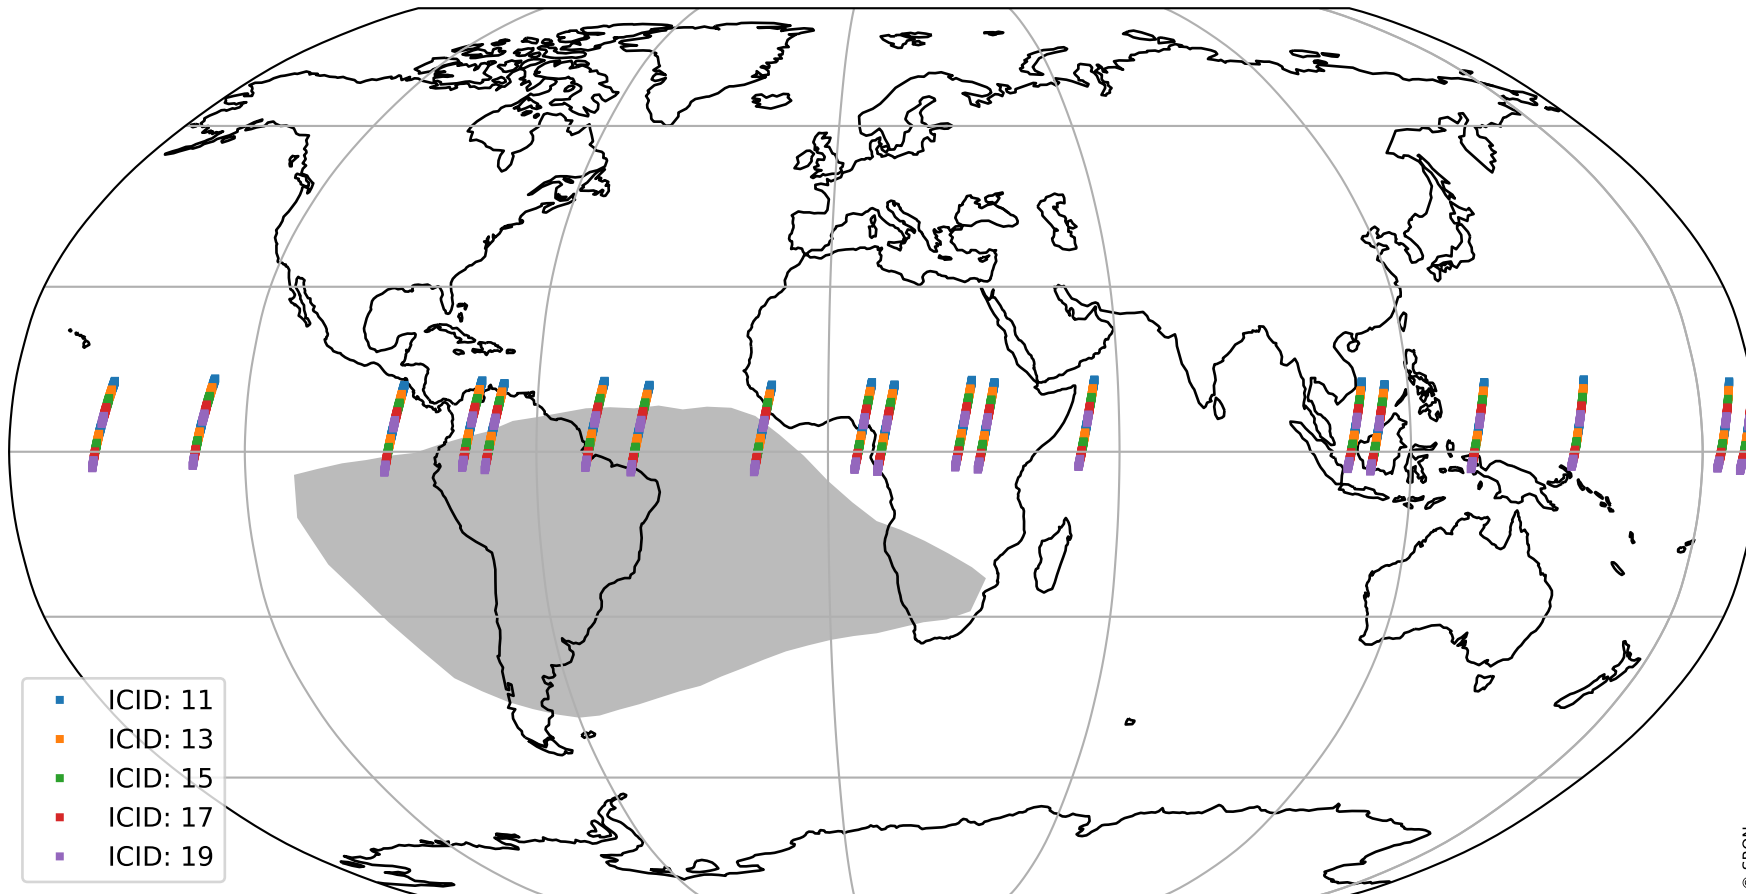

# Tropomi SWIR offset (official)

orbits : 19 in [17887, 17932]  
coverage : 2021-03-27 / 2021-03-30  
median : 30.206  $\mu\text{V}$   
spread : 15.151  $\mu\text{V}$   
created : 2023-08-21T14:55:54

# Tropomi SWIR offset (official)

orbits : 19 in [17887, 17932]  
coverage : 2021-03-27 / 2021-03-30  
median : -0.077177 mV  
spread : 0.39977 mV  
created : 2023-08-21T14:55:55

value compared with SWIR offset CKD

# Tropomi SWIR offset (official) ground-tracks of Sentinel-5P

orbits : 19 in [17887, 17932]  
coverage : 2021-03-27 / 2021-03-30  
created : 2023-08-21T14:55:55

# Tropomi SWIR offset (official)

orbits : [2827, 17932]  
coverage : 2018-04-30 / 2021-03-30  
created : 2023-08-21T14:55:56