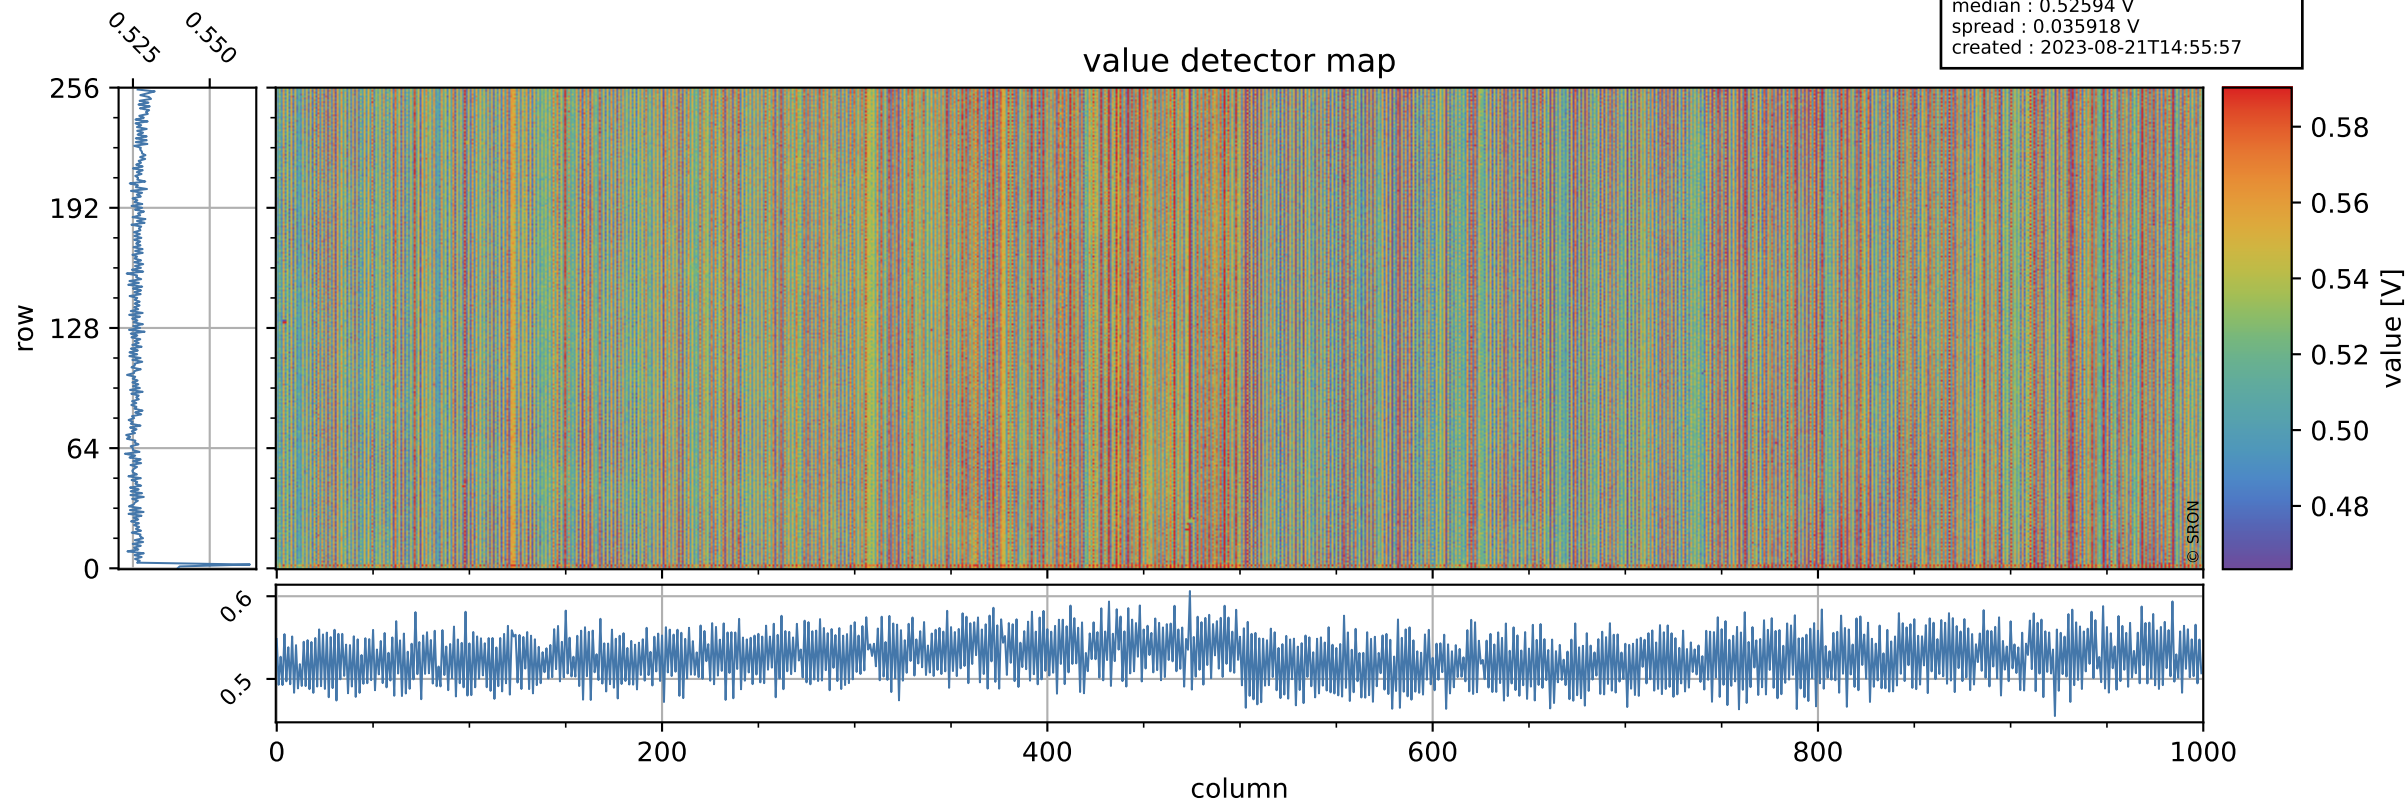

Tropomi SWIR offset (official)

orbits : 20 in [17902, 17947]
coverage : 2021-03-28 / 2021-03-31
median : 0.52594 V
spread : 0.035918 V
created : 2023-08-21T14:55:57

value detector map

Tropomi SWIR offset (official)

orbits : 20 in [17902, 17947]
coverage : 2021-03-28 / 2021-03-31
median : 28.871 μV
spread : 14.445 μV
created : 2023-08-21T14:55:57

Tropomi SWIR offset (official)

orbits : 20 in [17902, 17947]
coverage : 2021-03-28 / 2021-03-31
median : -0.074736 mV
spread : 0.40018 mV
created : 2023-08-21T14:55:58

value compared with SWIR offset CKD

Tropomi SWIR offset (official) ground-tracks of Sentinel-5P

orbits : 20 in [17902, 17947]
coverage : 2021-03-28 / 2021-03-31
created : 2023-08-21T14:55:58

Tropomi SWIR offset (official)

orbits : [2827, 17947]
coverage : 2018-04-30 / 2021-03-31
created : 2023-08-21T14:55:58

trend of detector median & temperatures