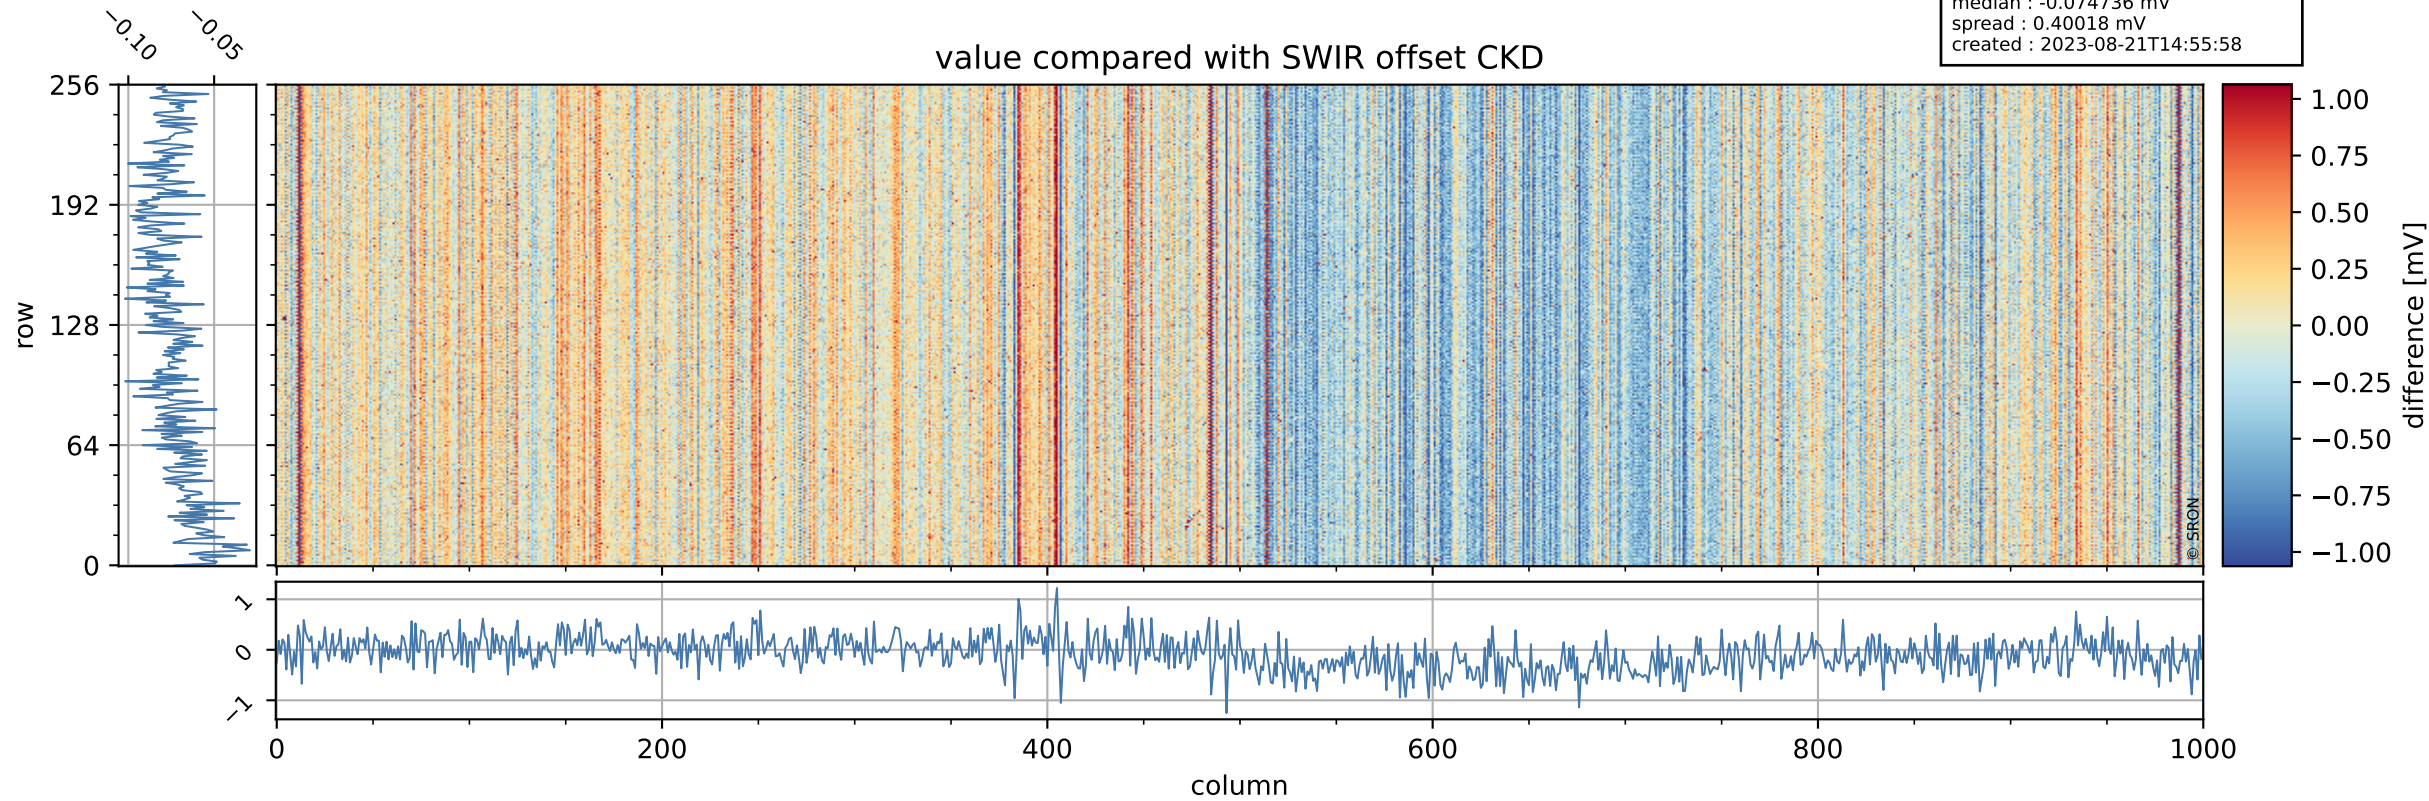

Tropomi SWIR offset (official)

orbits : 20 in [17902, 17947]
coverage : 2021-03-28 / 2021-03-31
median : 0.52594 V
spread : 0.035918 V
created : 2023-08-21T14:55:57

value detector map

Tropomi SWIR offset (official)

orbits : 20 in [17902, 17947]
coverage : 2021-03-28 / 2021-03-31
median : 28.871 μV
spread : 14.445 μV
created : 2023-08-21T14:55:57

Tropomi SWIR offset (official)

orbits : 20 in [17902, 17947]
coverage : 2021-03-28 / 2021-03-31
median : -0.074736 mV
spread : 0.40018 mV
created : 2023-08-21T14:55:58

value compared with SWIR offset CKD

Tropomi SWIR offset (official) ground-tracks of Sentinel-5P

orbits : 20 in [17902, 17947]
coverage : 2021-03-28 / 2021-03-31
created : 2023-08-21T14:55:58

Tropomi SWIR offset (official)

orbits : [2827, 17947]
coverage : 2018-04-30 / 2021-03-31
created : 2023-08-21T14:55:58

trend of detector median & temperatures