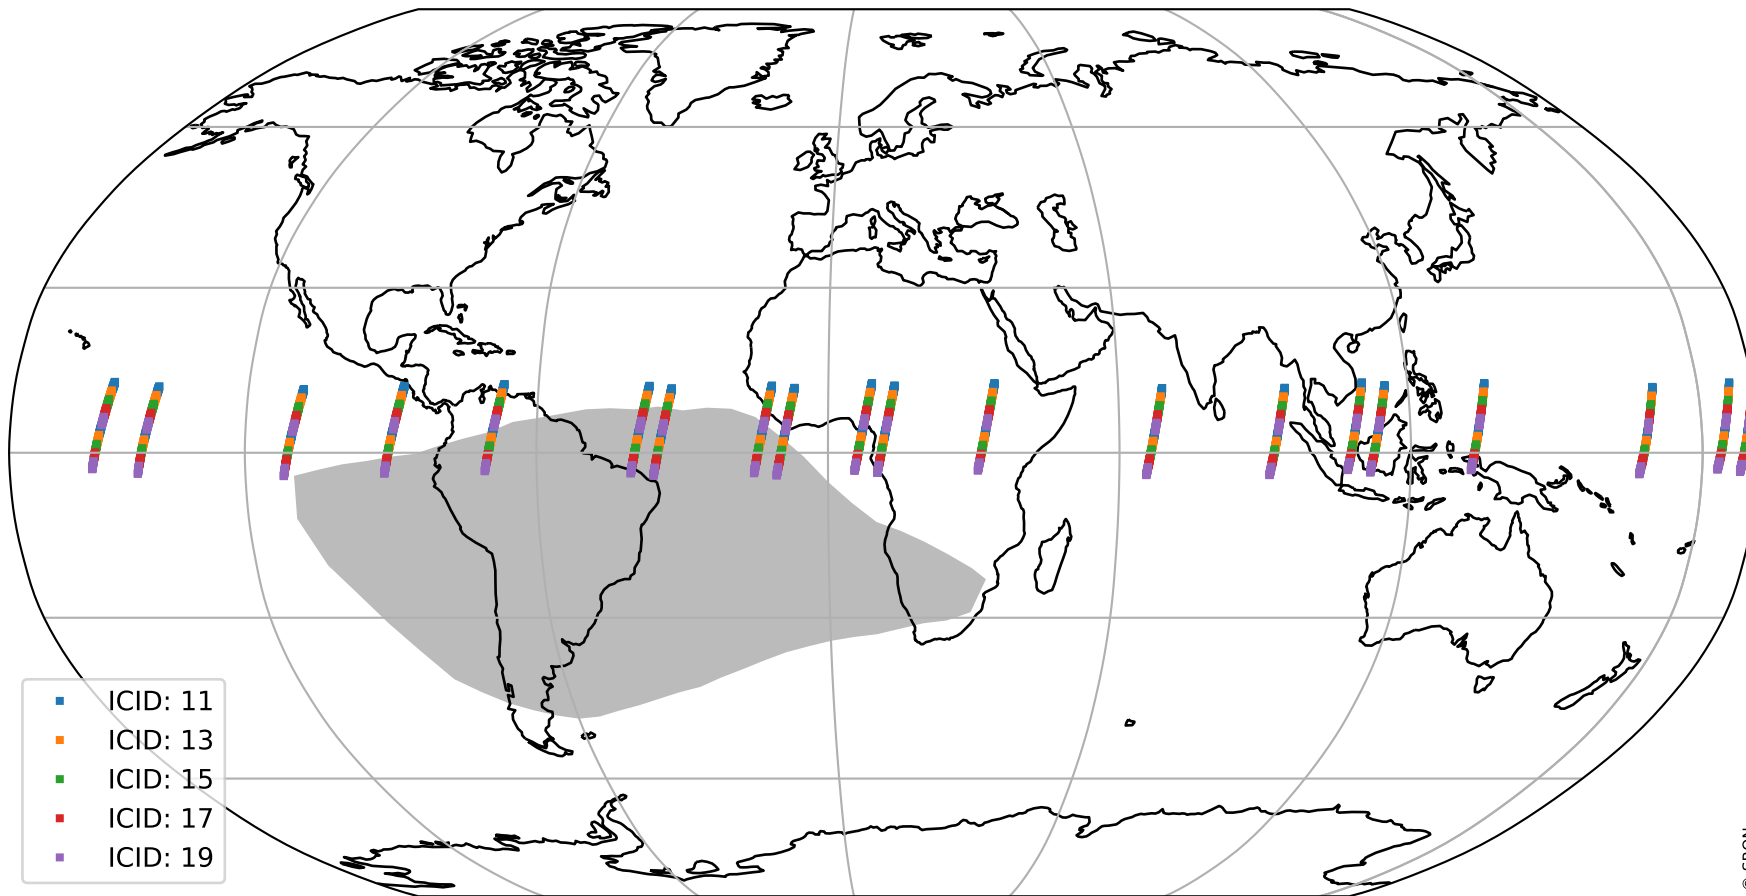

Tropomi SWIR offset (official)

orbits : 20 in [17902, 17947]
coverage : 2021-03-28 / 2021-03-31
median : 0.52594 V
spread : 0.035918 V
created : 2023-08-21T14:55:57

value detector map

Tropomi SWIR offset (official)

orbits : 20 in [17902, 17947]
coverage : 2021-03-28 / 2021-03-31
median : 28.871 μV
spread : 14.445 μV
created : 2023-08-21T14:55:57

Tropomi SWIR offset (official)

orbits : 20 in [17902, 17947]
coverage : 2021-03-28 / 2021-03-31
median : -0.074736 mV
spread : 0.40018 mV
created : 2023-08-21T14:55:58

value compared with SWIR offset CKD

Tropomi SWIR offset (official) ground-tracks of Sentinel-5P

orbits : 20 in [17902, 17947]
coverage : 2021-03-28 / 2021-03-31
created : 2023-08-21T14:55:58

Tropomi SWIR offset (official)

orbits : [2827, 17947]
coverage : 2018-04-30 / 2021-03-31
created : 2023-08-21T14:55:58

trend of detector median & temperatures