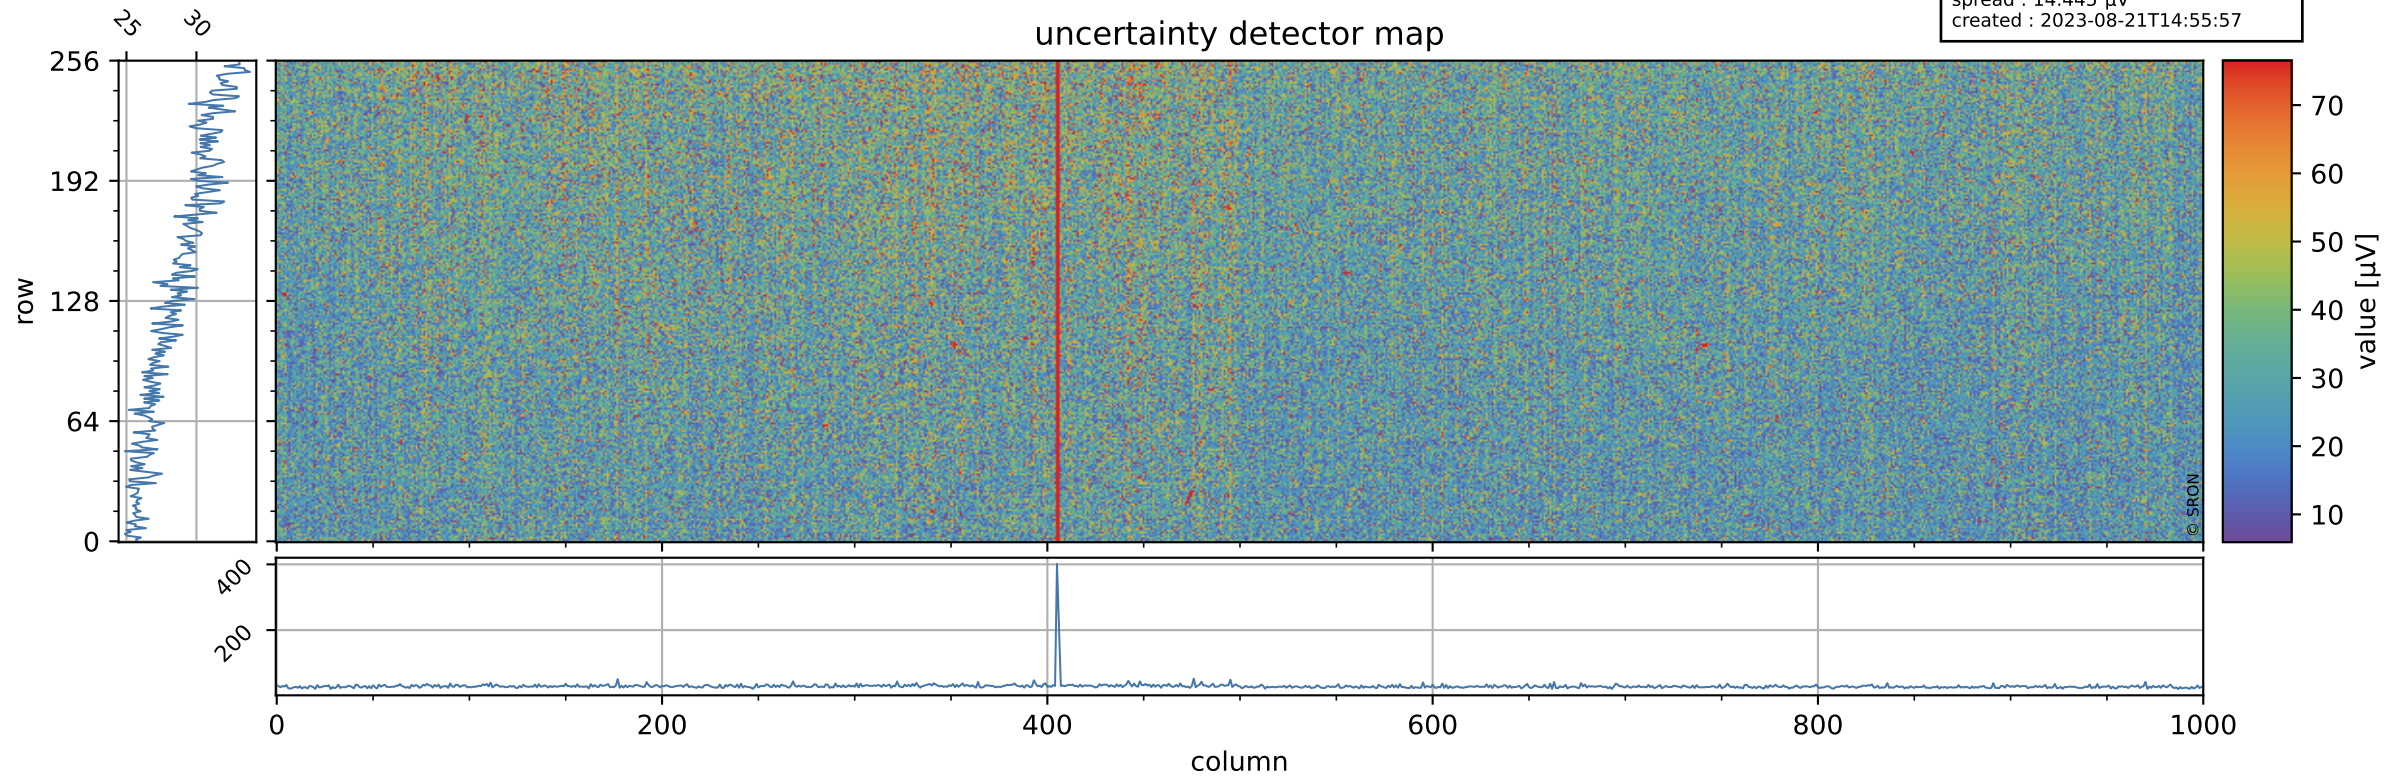

Tropomi SWIR offset (official)

orbits : 20 in [17902, 17947]
coverage : 2021-03-28 / 2021-03-31
median : 0.52594 V
spread : 0.035918 V
created : 2023-08-21T14:55:57

value detector map

Tropomi SWIR offset (official)

orbits : 20 in [17902, 17947]
coverage : 2021-03-28 / 2021-03-31
median : 28.871 μV
spread : 14.445 μV
created : 2023-08-21T14:55:57

Tropomi SWIR offset (official)

orbits : 20 in [17902, 17947]
coverage : 2021-03-28 / 2021-03-31
median : -0.074736 mV
spread : 0.40018 mV
created : 2023-08-21T14:55:58

value compared with SWIR offset CKD

Tropomi SWIR offset (official) ground-tracks of Sentinel-5P

orbits : 20 in [17902, 17947]
coverage : 2021-03-28 / 2021-03-31
created : 2023-08-21T14:55:58

Tropomi SWIR offset (official)

orbits : [2827, 17947]
coverage : 2018-04-30 / 2021-03-31
created : 2023-08-21T14:55:58

trend of detector median & temperatures