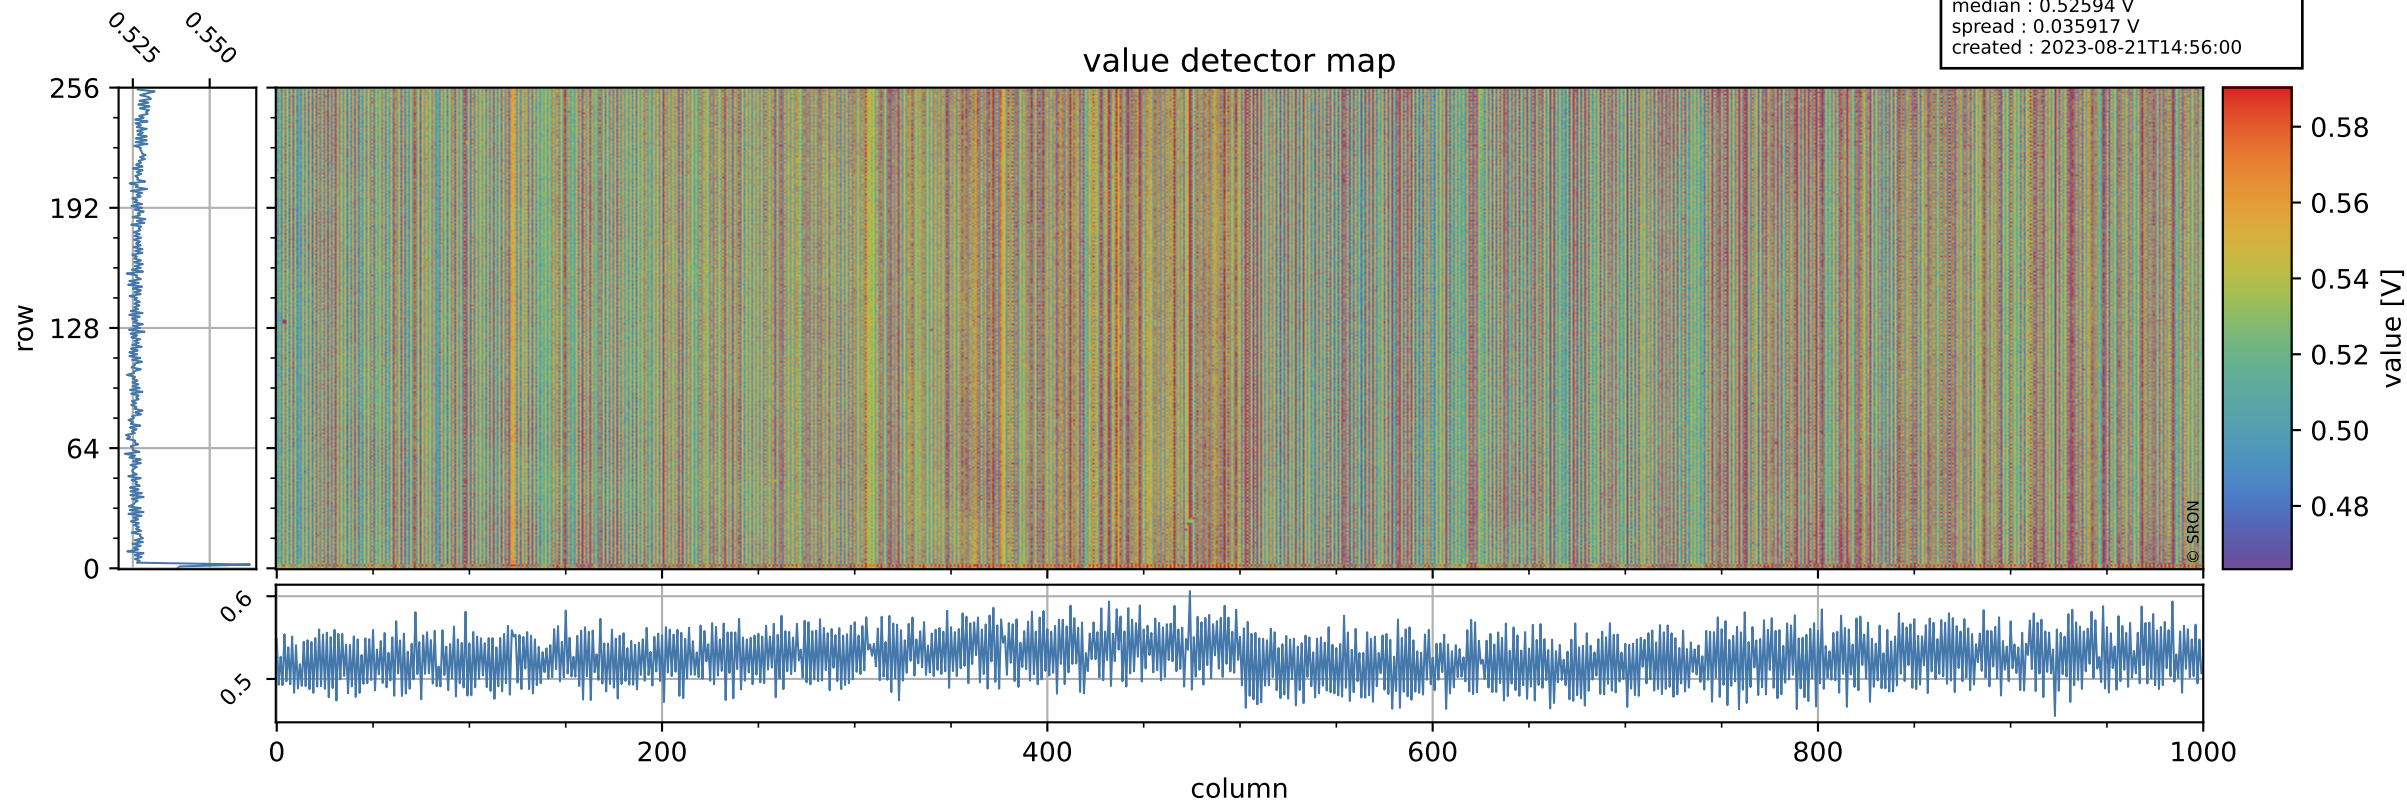

# Tropomi SWIR offset (official)

orbits : 19 in [17917, 17962]  
coverage : 2021-03-29 / 2021-04-01  
median : 0.52594 V  
spread : 0.035917 V  
created : 2023-08-21T14:56:00

## value detector map

# Tropomi SWIR offset (official)

orbits : 19 in [17917, 17962]  
coverage : 2021-03-29 / 2021-04-01  
median : 30.393  $\mu\text{V}$   
spread : 15.096  $\mu\text{V}$   
created : 2023-08-21T14:56:00

# Tropomi SWIR offset (official) ground-tracks of Sentinel-5P

orbits : 19 in [17917, 17962]  
coverage : 2021-03-29 / 2021-04-01  
created : 2023-08-21T14:56:01