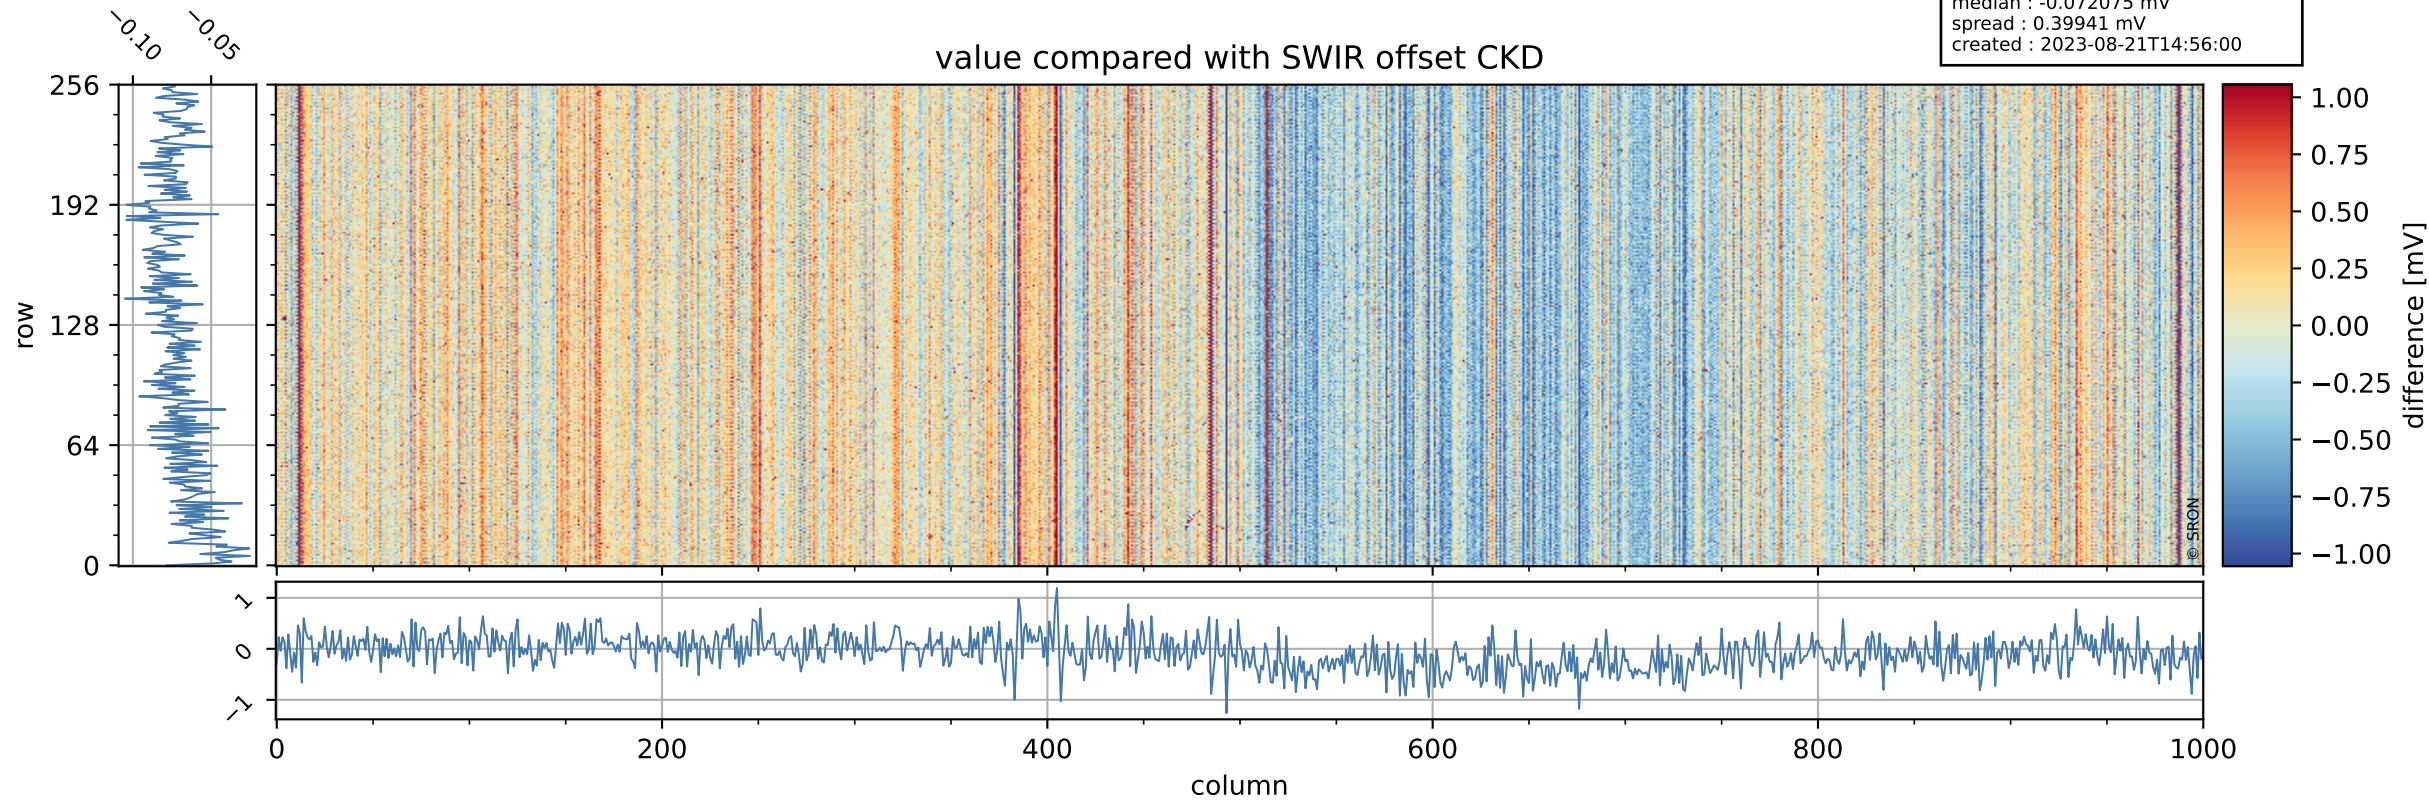

## value detector map

# Tropomi SWIR offset (official)

orbits : 19 in [17917, 17962]  
coverage : 2021-03-29 / 2021-04-01  
median : 30.393  $\mu\text{V}$   
spread : 15.096  $\mu\text{V}$   
created : 2023-08-21T14:56:00

# Tropomi SWIR offset (official)

orbits : 19 in [17917, 17962]  
coverage : 2021-03-29 / 2021-04-01  
median : -0.072075 mV  
spread : 0.39941 mV  
created : 2023-08-21T14:56:00

value compared with SWIR offset CKD

# Tropomi SWIR offset (official) ground-tracks of Sentinel-5P

orbits : 19 in [17917, 17962]  
coverage : 2021-03-29 / 2021-04-01  
created : 2023-08-21T14:56:01