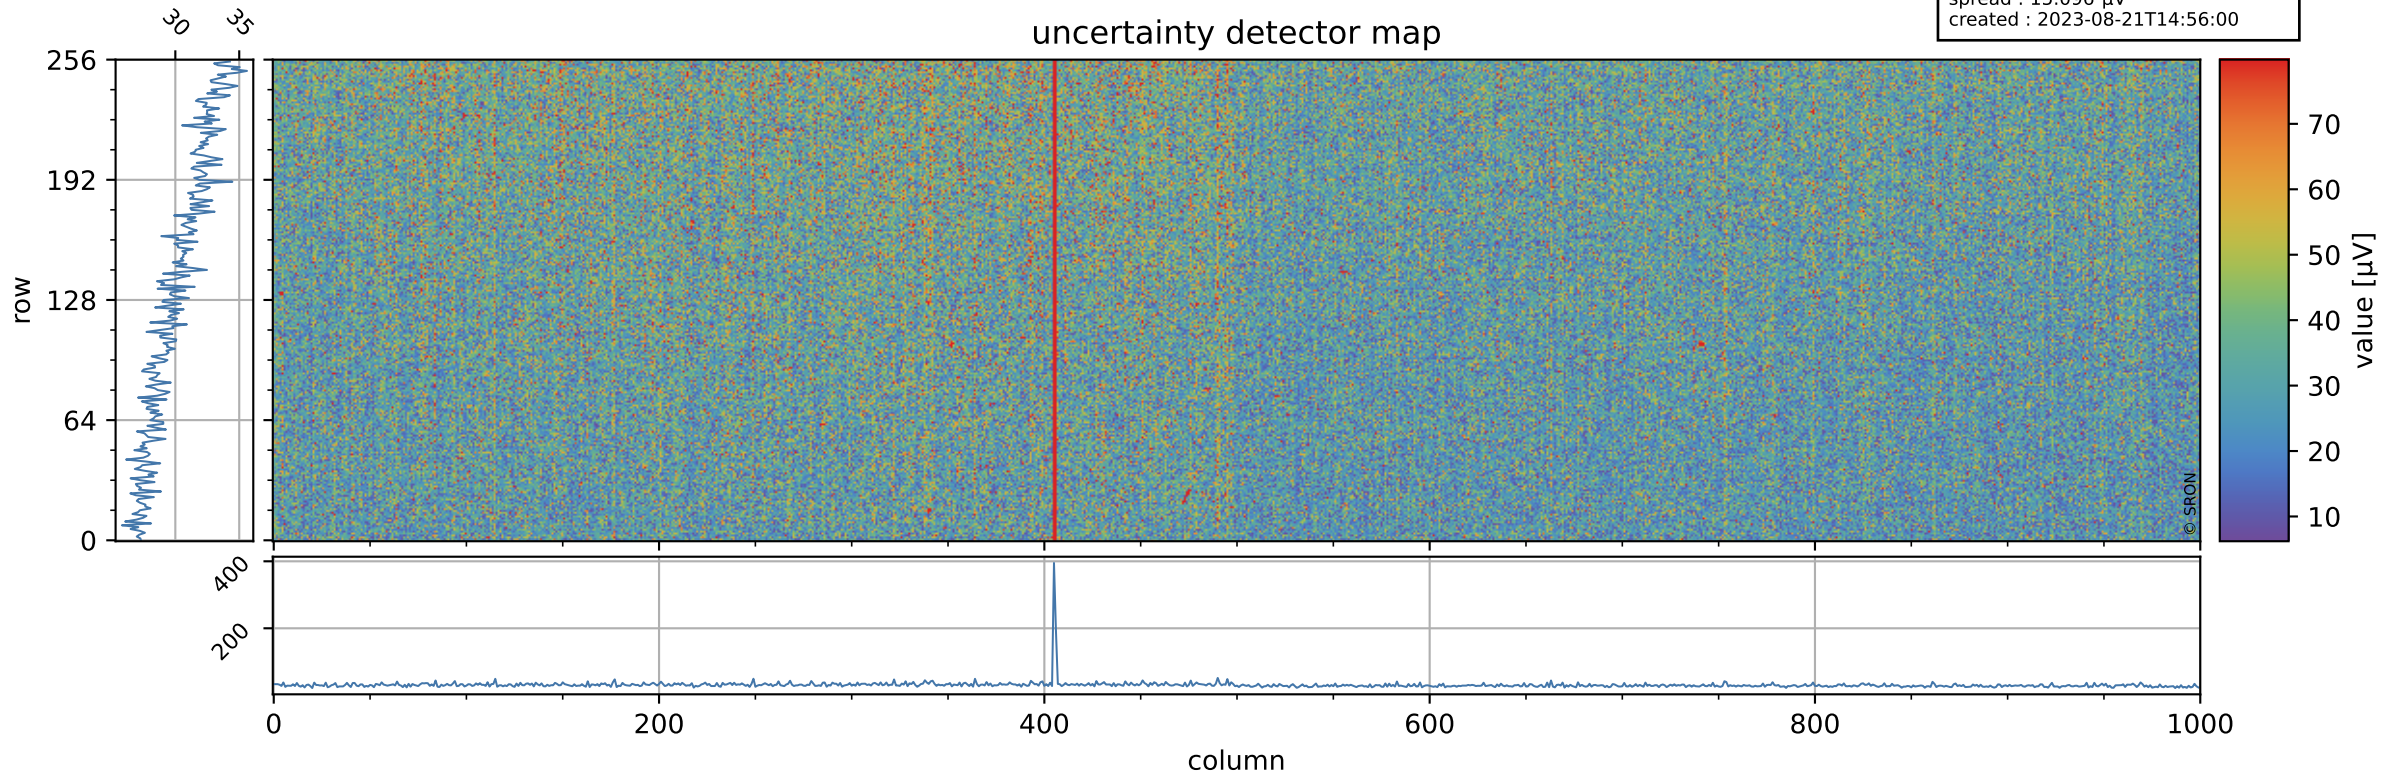

# Tropomi SWIR offset (official)

orbits : 19 in [17917, 17962]  
coverage : 2021-03-29 / 2021-04-01  
median : 0.52594 V  
spread : 0.035917 V  
created : 2023-08-21T14:56:00

## value detector map

# Tropomi SWIR offset (official)

orbits : 19 in [17917, 17962]  
coverage : 2021-03-29 / 2021-04-01  
median : 30.393  $\mu\text{V}$   
spread : 15.096  $\mu\text{V}$   
created : 2023-08-21T14:56:00

# Tropomi SWIR offset (official) ground-tracks of Sentinel-5P

orbits : 19 in [17917, 17962]  
coverage : 2021-03-29 / 2021-04-01  
created : 2023-08-21T14:56:01