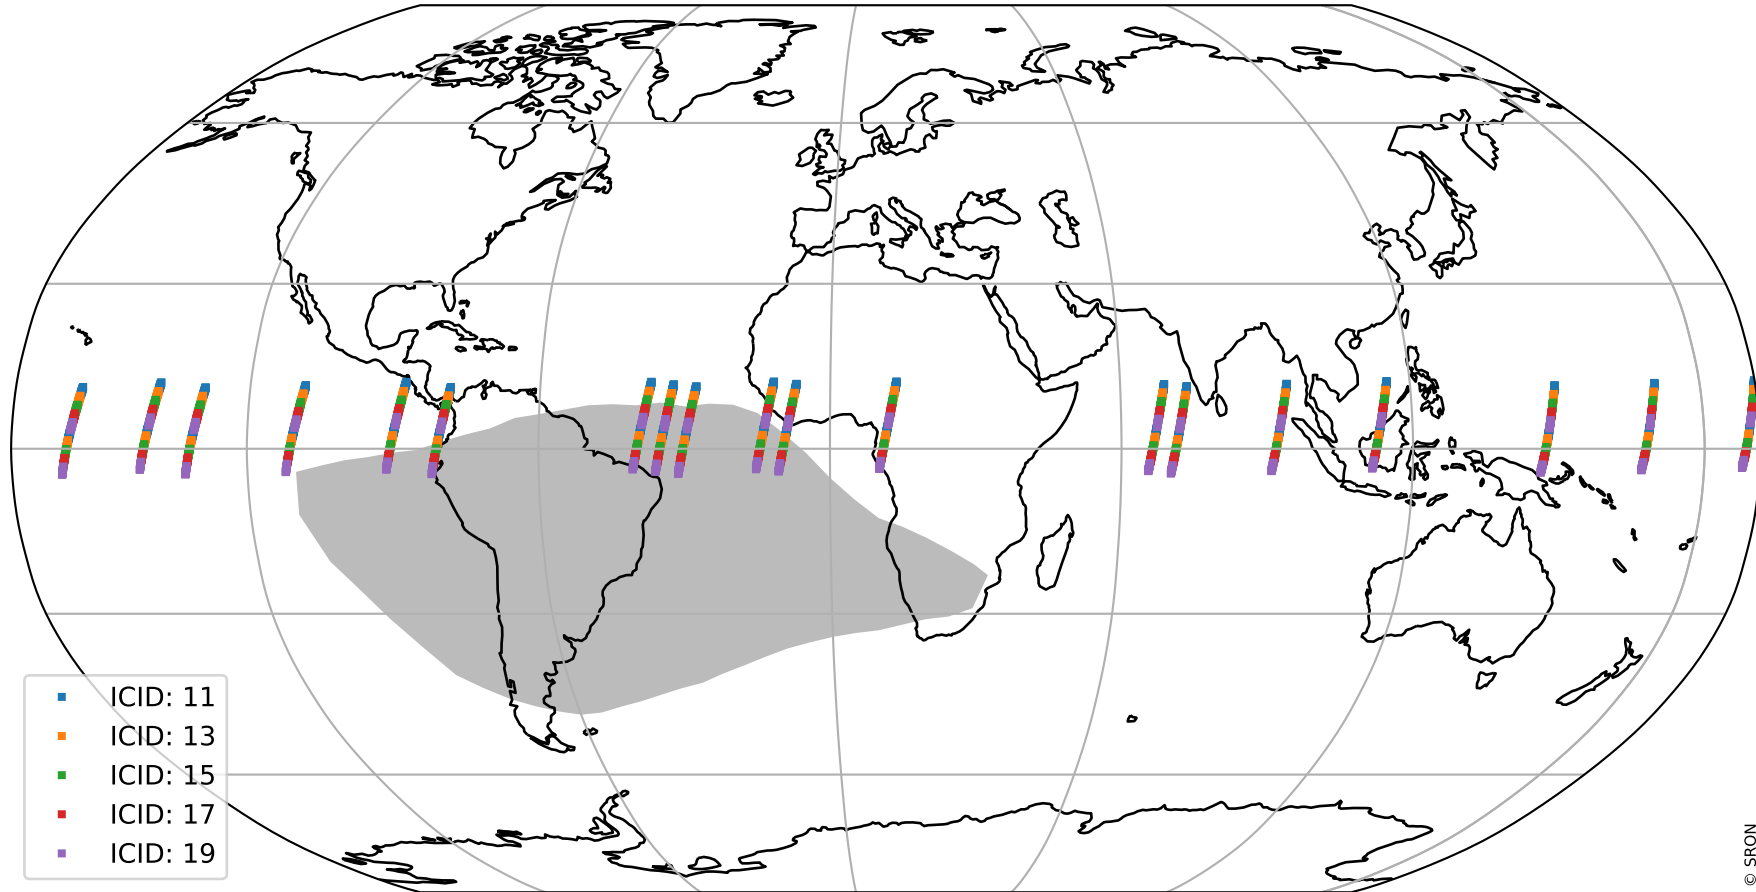

# Tropomi SWIR offset (official)

orbits : 19 in [17917, 17962]  
coverage : 2021-03-29 / 2021-04-01  
median : 30.393  $\mu\text{V}$   
spread : 15.096  $\mu\text{V}$   
created : 2023-08-21T14:56:00

# Tropomi SWIR offset (official)

orbits : 19 in [17917, 17962]  
coverage : 2021-03-29 / 2021-04-01  
median : -0.072075 mV  
spread : 0.39941 mV  
created : 2023-08-21T14:56:00

value compared with SWIR offset CKD

# Tropomi SWIR offset (official) ground-tracks of Sentinel-5P

orbits : 19 in [17917, 17962]  
coverage : 2021-03-29 / 2021-04-01  
created : 2023-08-21T14:56:01

# Tropomi SWIR offset (official)

orbits : [2827, 17962]  
coverage : 2018-04-30 / 2021-04-01  
created : 2023-08-21T14:56:01