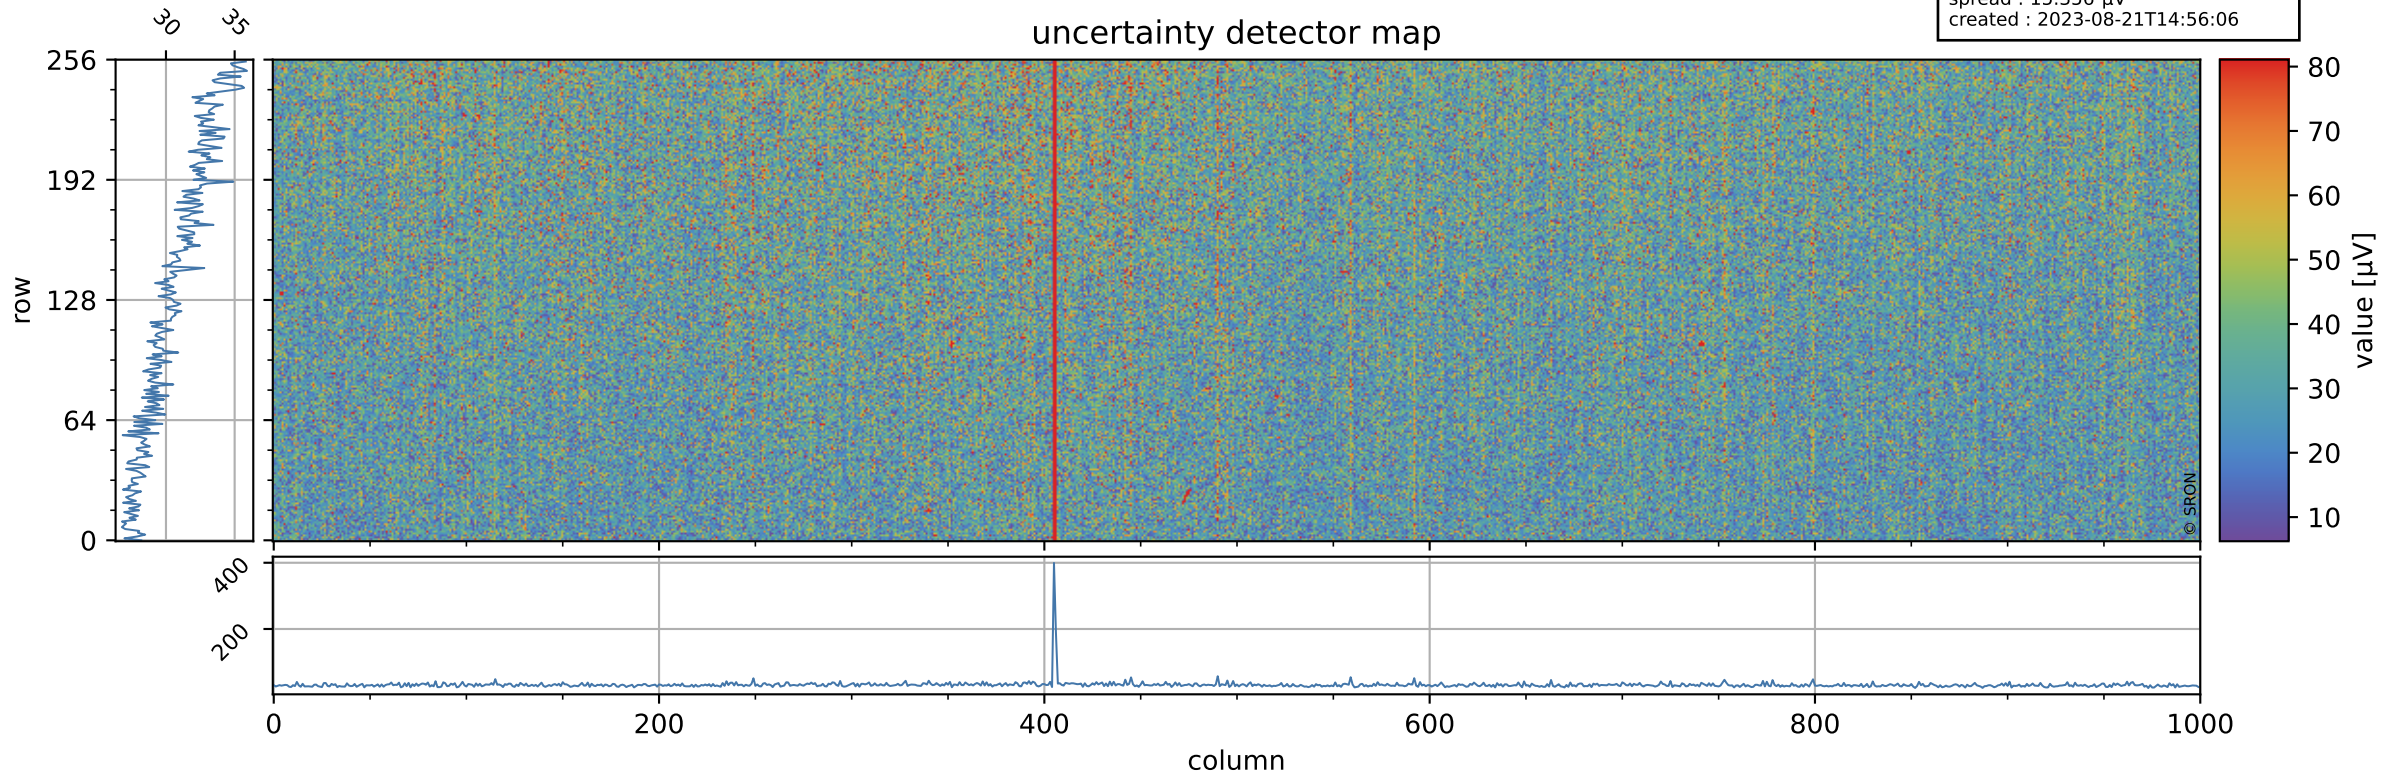

Tropomi SWIR offset (official)

orbits : 18 in [17947, 17992]
coverage : 2021-03-31 / 2021-04-03
median : 0.52594 V
spread : 0.035914 V
created : 2023-08-21T14:56:06

value detector map

Tropomi SWIR offset (official)

orbits : 18 in [17947, 17992]
coverage : 2021-03-31 / 2021-04-03
median : 30.886 μV
spread : 15.356 μV
created : 2023-08-21T14:56:06

Tropomi SWIR offset (official)

orbits : 18 in [17947, 17992]
coverage : 2021-03-31 / 2021-04-03
median : -0.076479 mV
spread : 0.39824 mV
created : 2023-08-21T14:56:06

value compared with SWIR offset CKD

Tropomi SWIR offset (official) ground-tracks of Sentinel-5P

orbits : 18 in [17947, 17992]
coverage : 2021-03-31 / 2021-04-03
created : 2023-08-21T14:56:07

Tropomi SWIR offset (official)

orbits : [2827, 17992]
coverage : 2018-04-30 / 2021-04-03
created : 2023-08-21T14:56:07

trend of detector median & temperatures