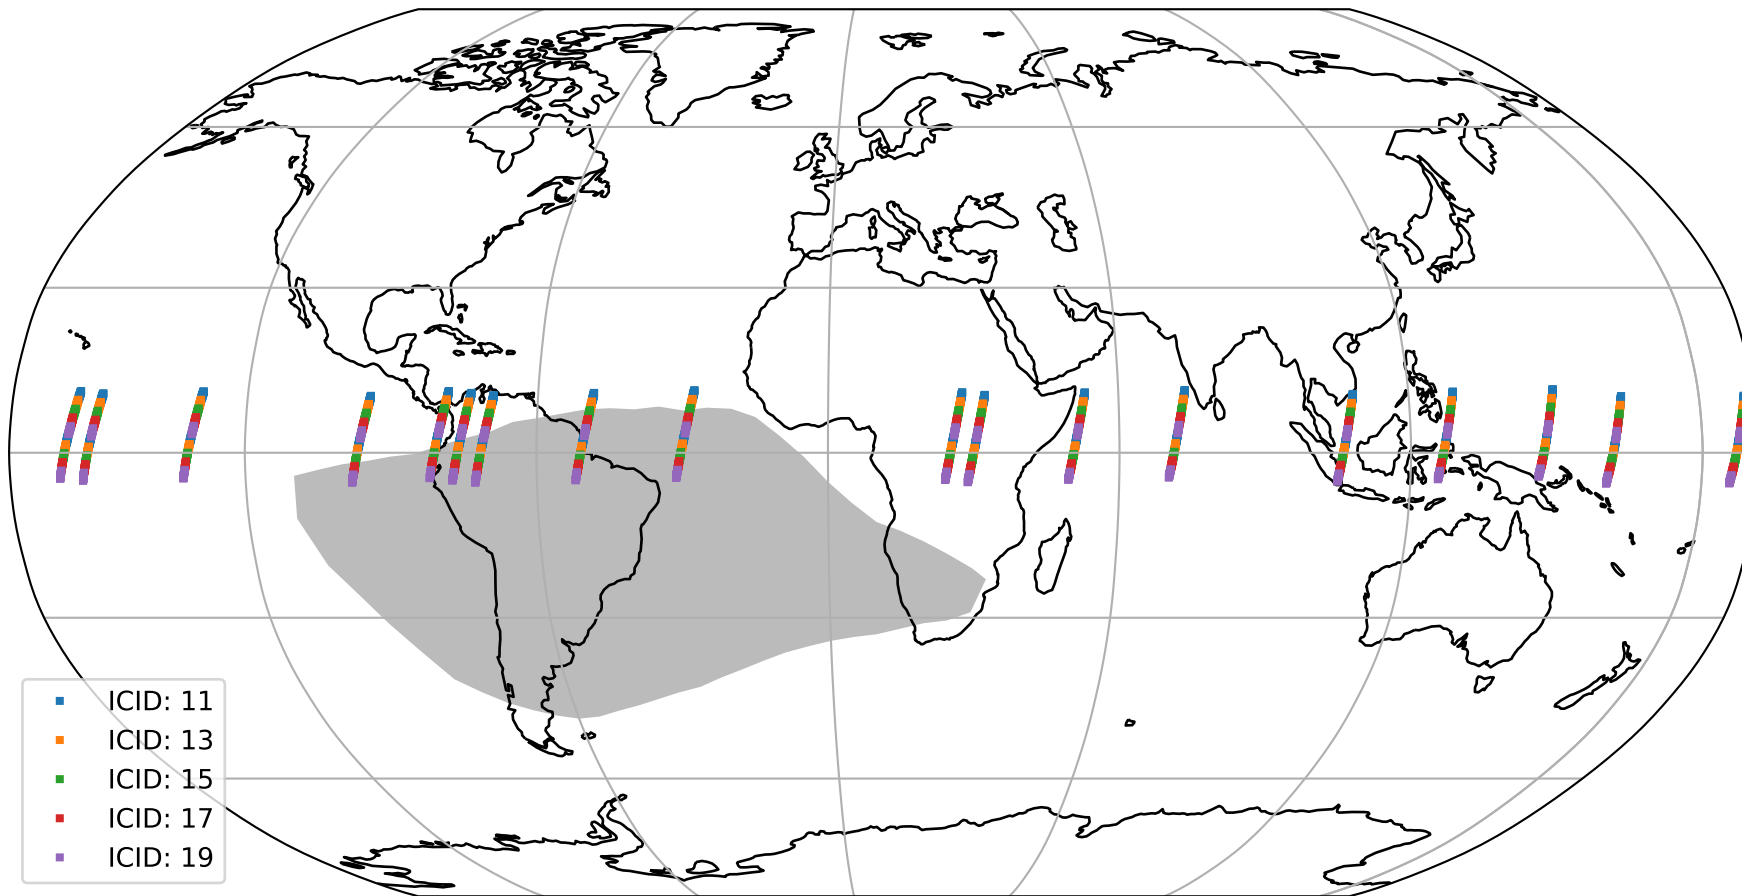

Tropomi SWIR offset (official)

orbits : 18 in [17947, 17992]
coverage : 2021-03-31 / 2021-04-03
median : 0.52594 V
spread : 0.035914 V
created : 2023-08-21T14:56:06

value detector map

Tropomi SWIR offset (official)

orbits : 18 in [17947, 17992]
coverage : 2021-03-31 / 2021-04-03
median : 30.886 μV
spread : 15.356 μV
created : 2023-08-21T14:56:06

Tropomi SWIR offset (official)

orbits : 18 in [17947, 17992]
coverage : 2021-03-31 / 2021-04-03
median : -0.076479 mV
spread : 0.39824 mV
created : 2023-08-21T14:56:06

value compared with SWIR offset CKD

Tropomi SWIR offset (official) ground-tracks of Sentinel-5P

orbits : 18 in [17947, 17992]
coverage : 2021-03-31 / 2021-04-03
created : 2023-08-21T14:56:07

Tropomi SWIR offset (official)

orbits : [2827, 17992]
coverage : 2018-04-30 / 2021-04-03
created : 2023-08-21T14:56:07

trend of detector median & temperatures