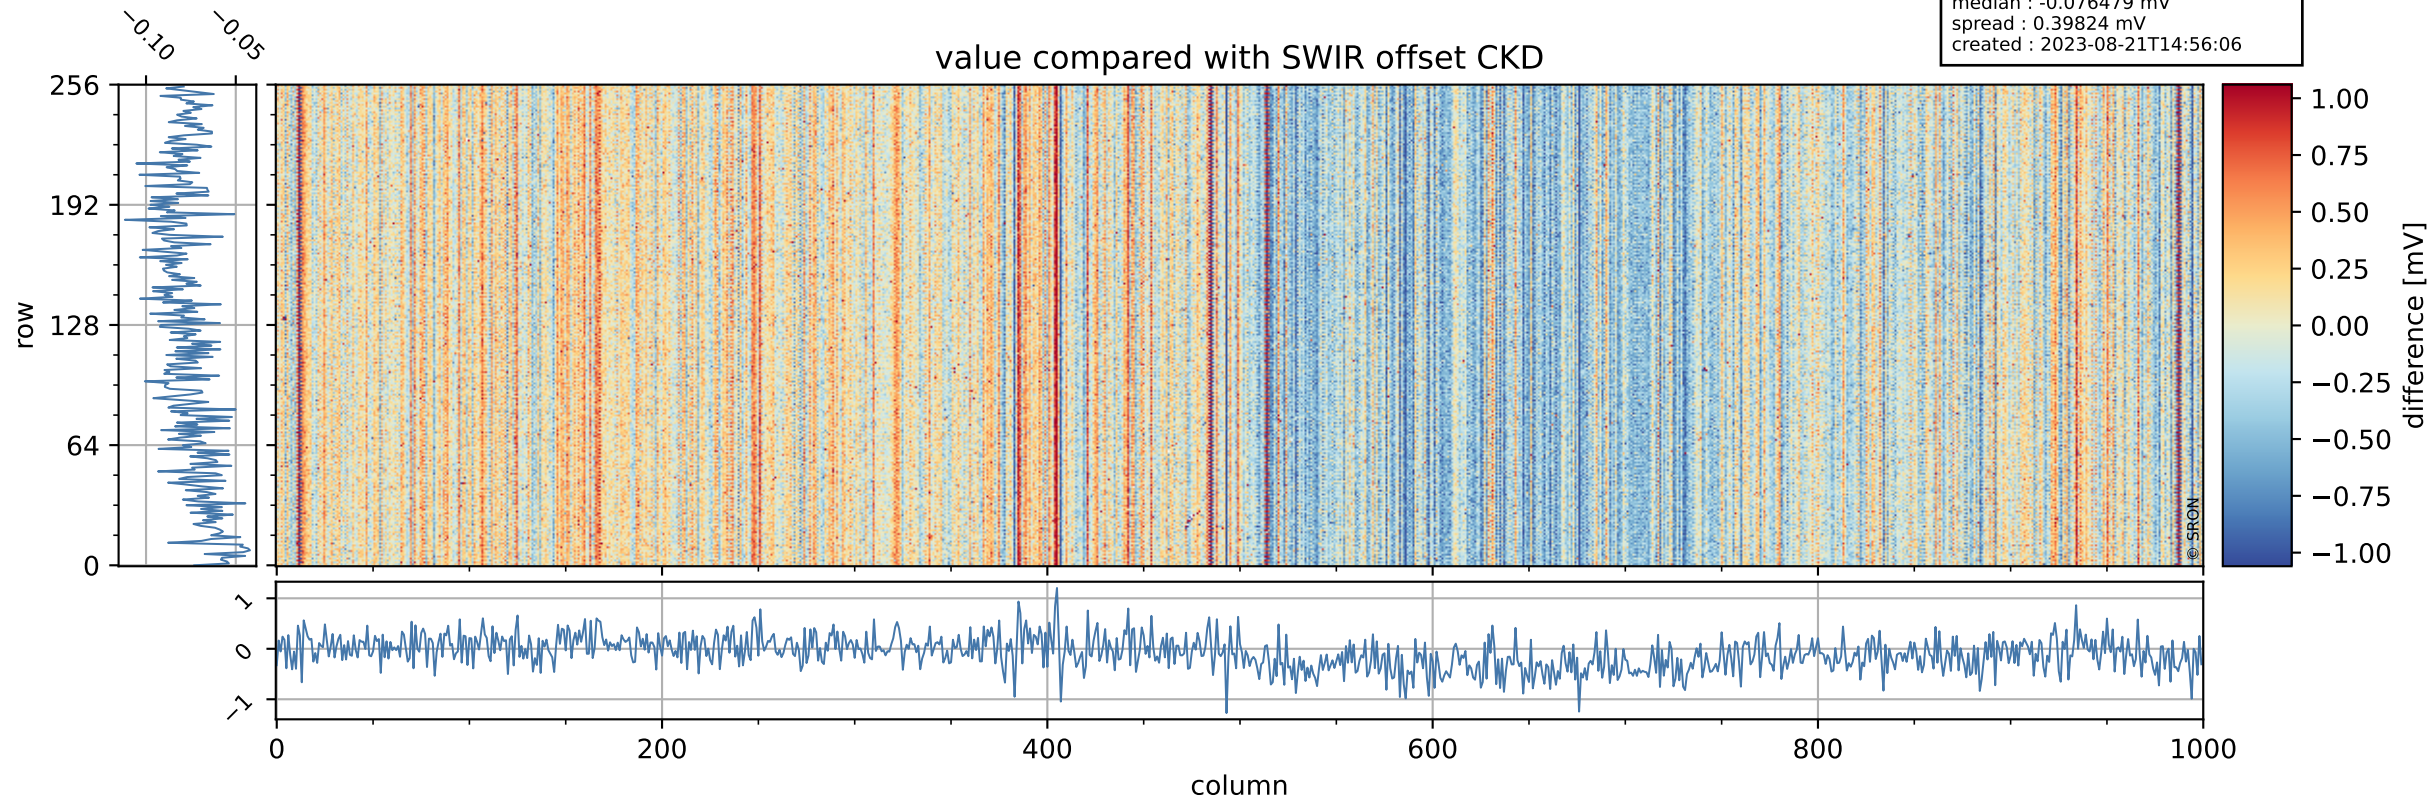

Tropomi SWIR offset (official)

orbits : 18 in [17947, 17992]
coverage : 2021-03-31 / 2021-04-03
median : 0.52594 V
spread : 0.035914 V
created : 2023-08-21T14:56:06

value detector map

Tropomi SWIR offset (official)

orbits : 18 in [17947, 17992]
coverage : 2021-03-31 / 2021-04-03
median : 30.886 μV
spread : 15.356 μV
created : 2023-08-21T14:56:06

Tropomi SWIR offset (official)

orbits : 18 in [17947, 17992]
coverage : 2021-03-31 / 2021-04-03
median : -0.076479 mV
spread : 0.39824 mV
created : 2023-08-21T14:56:06

value compared with SWIR offset CKD

Tropomi SWIR offset (official) ground-tracks of Sentinel-5P

orbits : 18 in [17947, 17992]
coverage : 2021-03-31 / 2021-04-03
created : 2023-08-21T14:56:07

Tropomi SWIR offset (official)

orbits : [2827, 17992]
coverage : 2018-04-30 / 2021-04-03
created : 2023-08-21T14:56:07

trend of detector median & temperatures