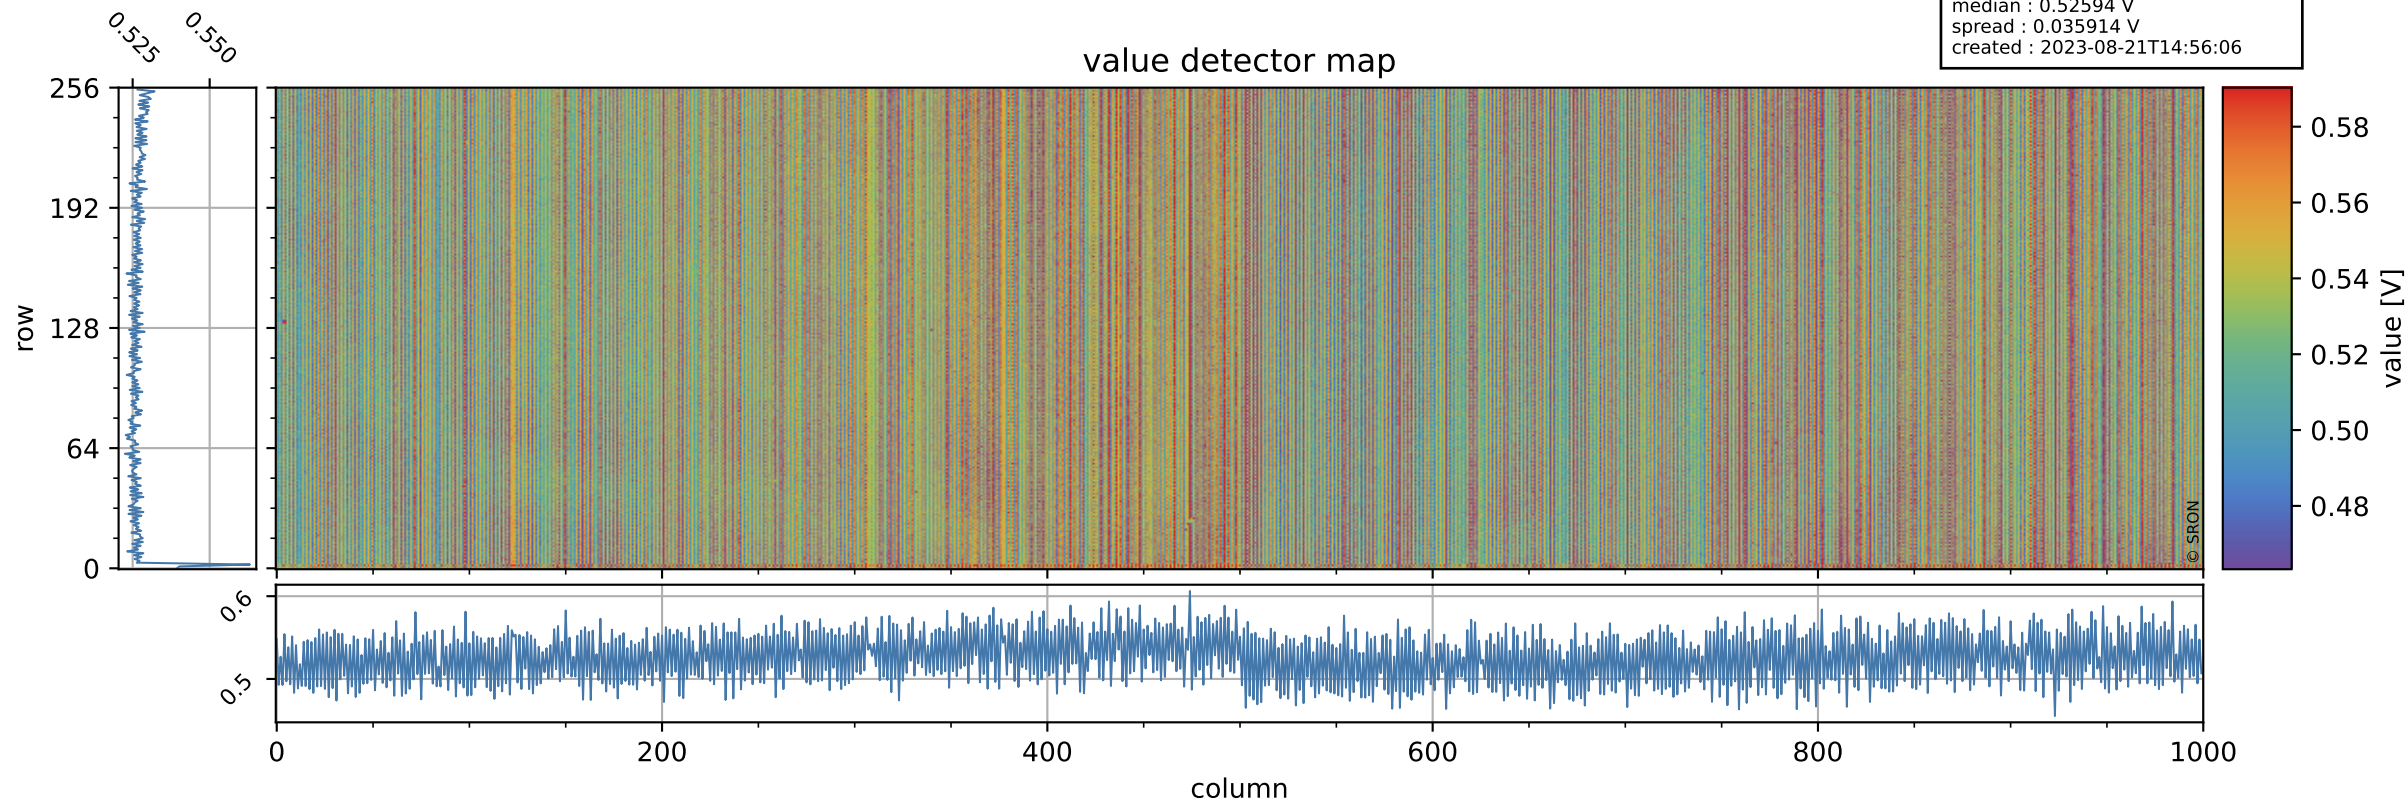

Tropomi SWIR offset (official)

orbits : 18 in [17947, 17992]
coverage : 2021-03-31 / 2021-04-03
median : 0.52594 V
spread : 0.035914 V
created : 2023-08-21T14:56:06

value detector map

Tropomi SWIR offset (official)

orbits : 18 in [17947, 17992]
coverage : 2021-03-31 / 2021-04-03
median : 30.886 μV
spread : 15.356 μV
created : 2023-08-21T14:56:06

Tropomi SWIR offset (official)

orbits : 18 in [17947, 17992]
coverage : 2021-03-31 / 2021-04-03
median : -0.076479 mV
spread : 0.39824 mV
created : 2023-08-21T14:56:06

value compared with SWIR offset CKD

Tropomi SWIR offset (official) ground-tracks of Sentinel-5P

orbits : 18 in [17947, 17992]
coverage : 2021-03-31 / 2021-04-03
created : 2023-08-21T14:56:07

Tropomi SWIR offset (official)

orbits : [2827, 17992]
coverage : 2018-04-30 / 2021-04-03
created : 2023-08-21T14:56:07

trend of detector median & temperatures