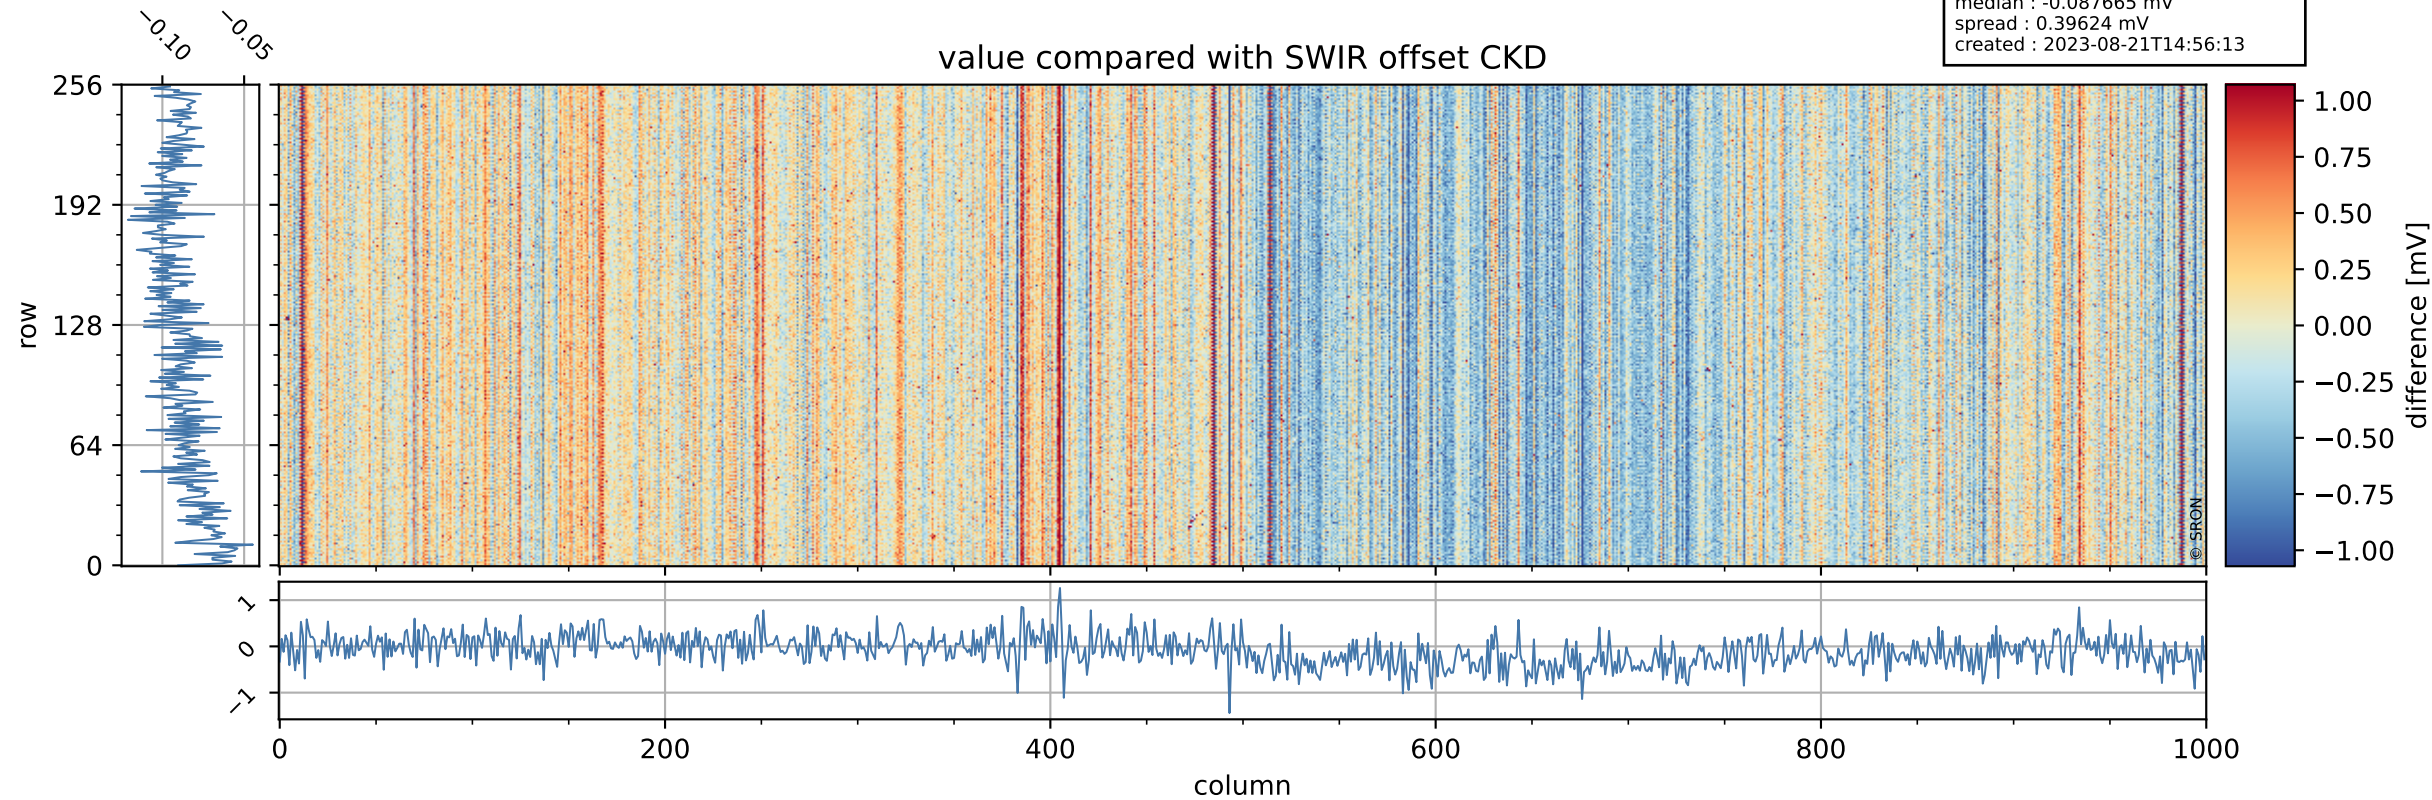

Tropomi SWIR offset (official)

orbits : 19 in [17977, 18022]
coverage : 2021-04-02 / 2021-04-05
median : 0.52593 V
spread : 0.035917 V
created : 2023-08-21T14:56:12

value detector map

Tropomi SWIR offset (official)

orbits : 19 in [17977, 18022]
coverage : 2021-04-02 / 2021-04-05
median : 29.04 μV
spread : 14.558 μV
created : 2023-08-21T14:56:13

Tropomi SWIR offset (official)

value compared with SWIR offset CKD

orbits : 19 in [17977, 18022]
coverage : 2021-04-02 / 2021-04-05
median : -0.087665 mV
spread : 0.39624 mV
created : 2023-08-21T14:56:13

Tropomi SWIR offset (official) ground-tracks of Sentinel-5P

orbits : 19 in [17977, 18022]
coverage : 2021-04-02 / 2021-04-05
created : 2023-08-21T14:56:14

Tropomi SWIR offset (official)

orbits : [2827, 18022]
coverage : 2018-04-30 / 2021-04-05
created : 2023-08-21T14:56:14

trend of detector median & temperatures