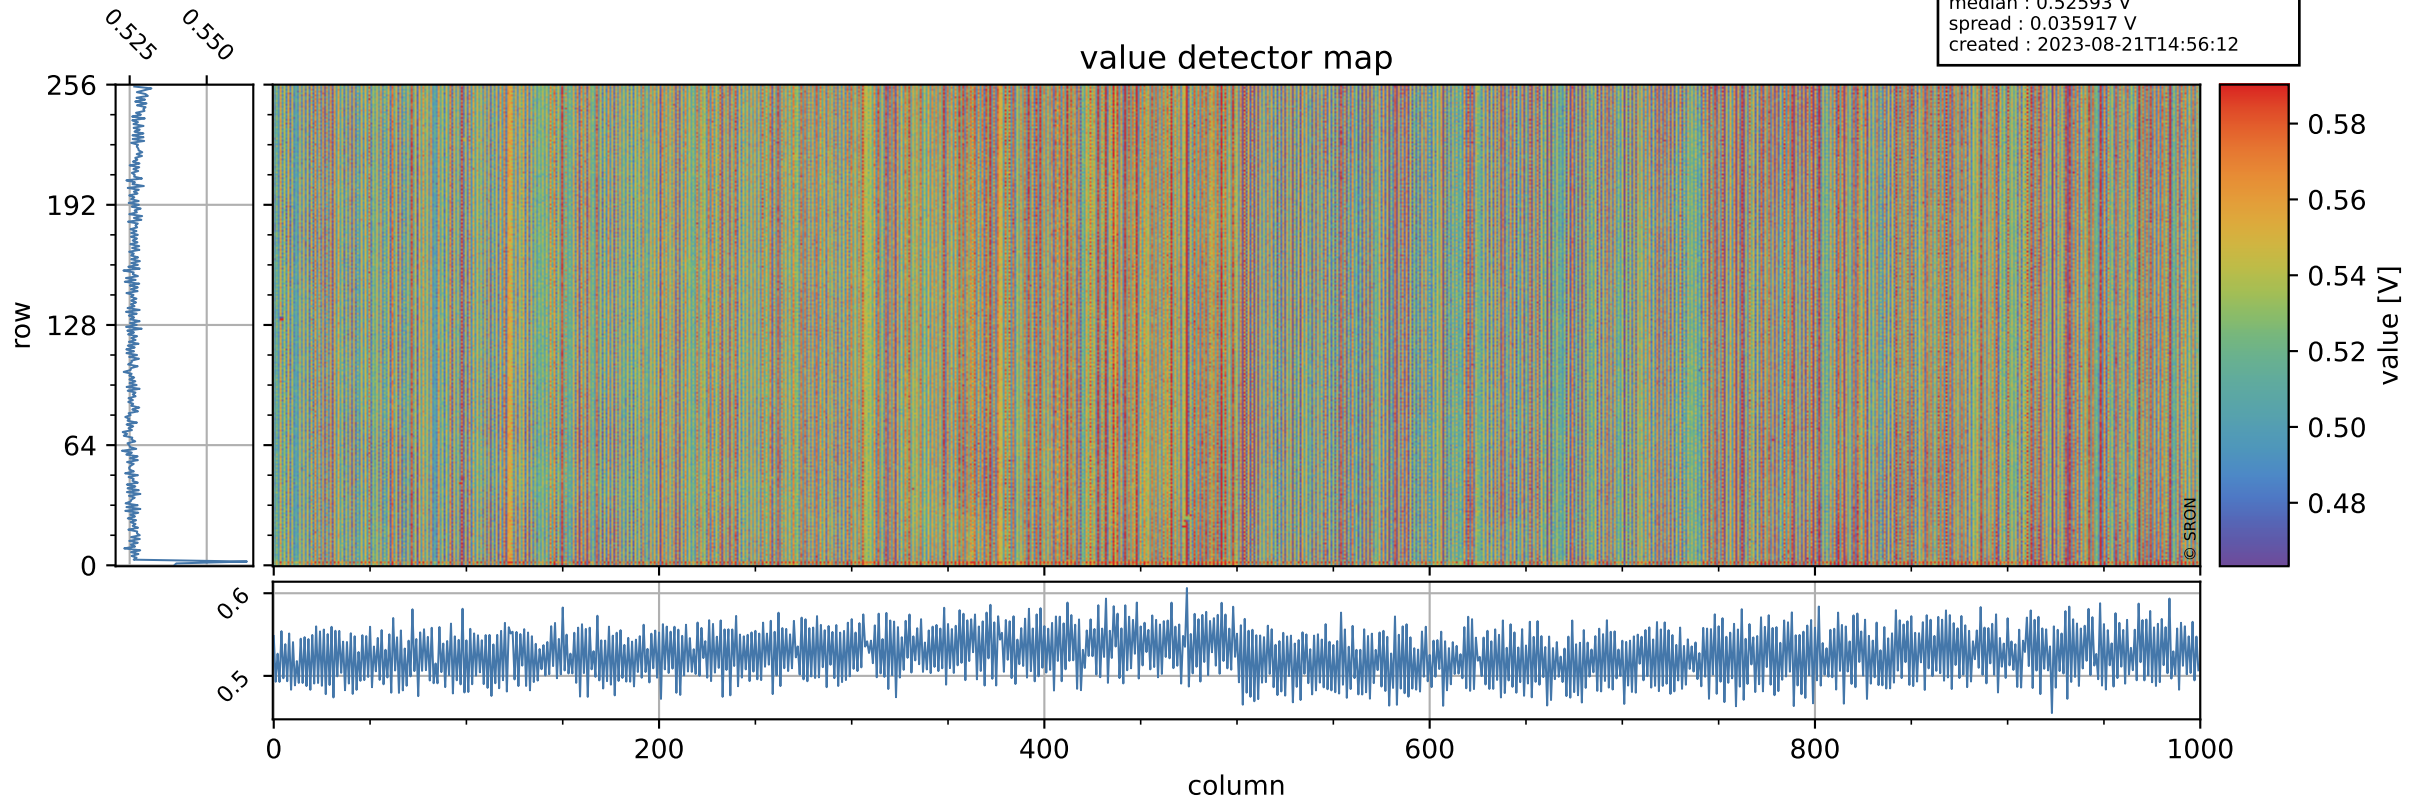

Tropomi SWIR offset (official)

orbits : 19 in [17977, 18022]
coverage : 2021-04-02 / 2021-04-05
median : 0.52593 V
spread : 0.035917 V
created : 2023-08-21T14:56:12

value detector map

Tropomi SWIR offset (official)

orbits : 19 in [17977, 18022]
coverage : 2021-04-02 / 2021-04-05
median : 29.04 μV
spread : 14.558 μV
created : 2023-08-21T14:56:13

Tropomi SWIR offset (official)

value compared with SWIR offset CKD

orbits : 19 in [17977, 18022]
coverage : 2021-04-02 / 2021-04-05
median : -0.087665 mV
spread : 0.39624 mV
created : 2023-08-21T14:56:13

Tropomi SWIR offset (official) ground-tracks of Sentinel-5P

orbits : 19 in [17977, 18022]
coverage : 2021-04-02 / 2021-04-05
created : 2023-08-21T14:56:14

Tropomi SWIR offset (official)

orbits : [2827, 18022]
coverage : 2018-04-30 / 2021-04-05
created : 2023-08-21T14:56:14

trend of detector median & temperatures