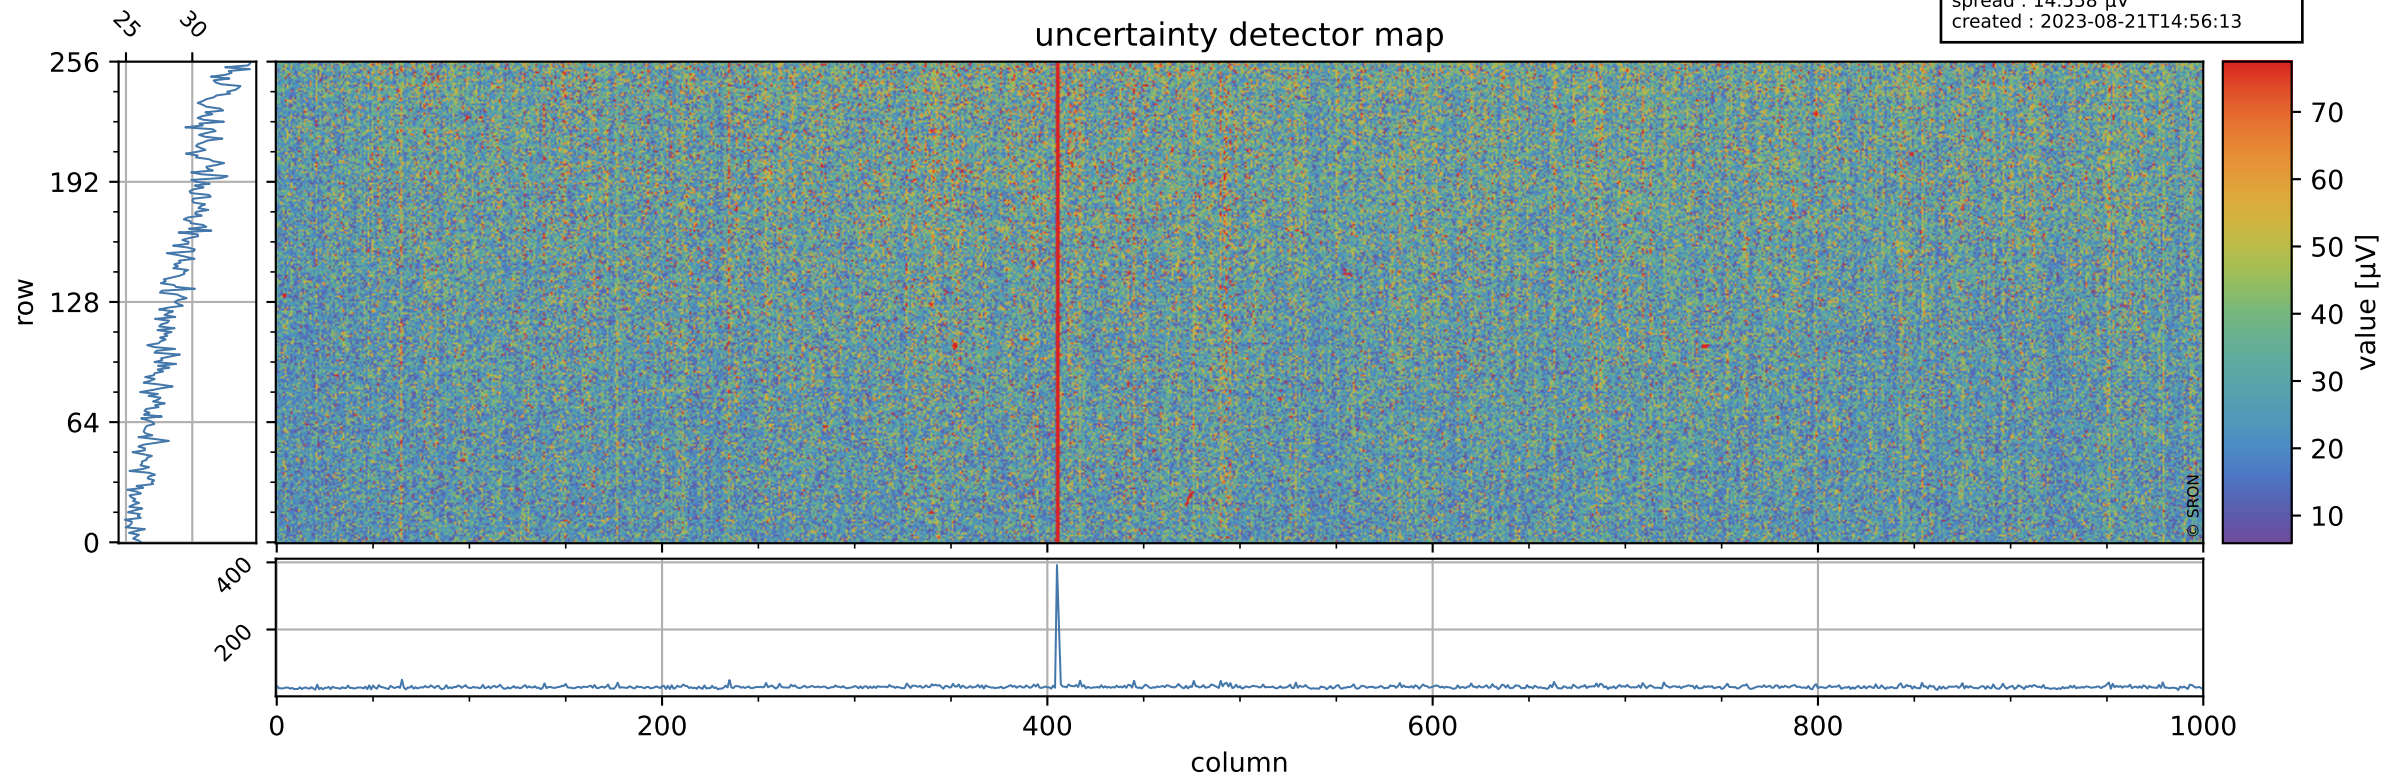

Tropomi SWIR offset (official)

orbits : 19 in [17977, 18022]
coverage : 2021-04-02 / 2021-04-05
median : 0.52593 V
spread : 0.035917 V
created : 2023-08-21T14:56:12

value detector map

Tropomi SWIR offset (official)

orbits : 19 in [17977, 18022]
coverage : 2021-04-02 / 2021-04-05
median : 29.04 μV
spread : 14.558 μV
created : 2023-08-21T14:56:13

Tropomi SWIR offset (official)

value compared with SWIR offset CKD

orbits : 19 in [17977, 18022]
coverage : 2021-04-02 / 2021-04-05
median : -0.087665 mV
spread : 0.39624 mV
created : 2023-08-21T14:56:13

Tropomi SWIR offset (official) ground-tracks of Sentinel-5P

orbits : 19 in [17977, 18022]
coverage : 2021-04-02 / 2021-04-05
created : 2023-08-21T14:56:14

Tropomi SWIR offset (official)

orbits : [2827, 18022]
coverage : 2018-04-30 / 2021-04-05
created : 2023-08-21T14:56:14

trend of detector median & temperatures