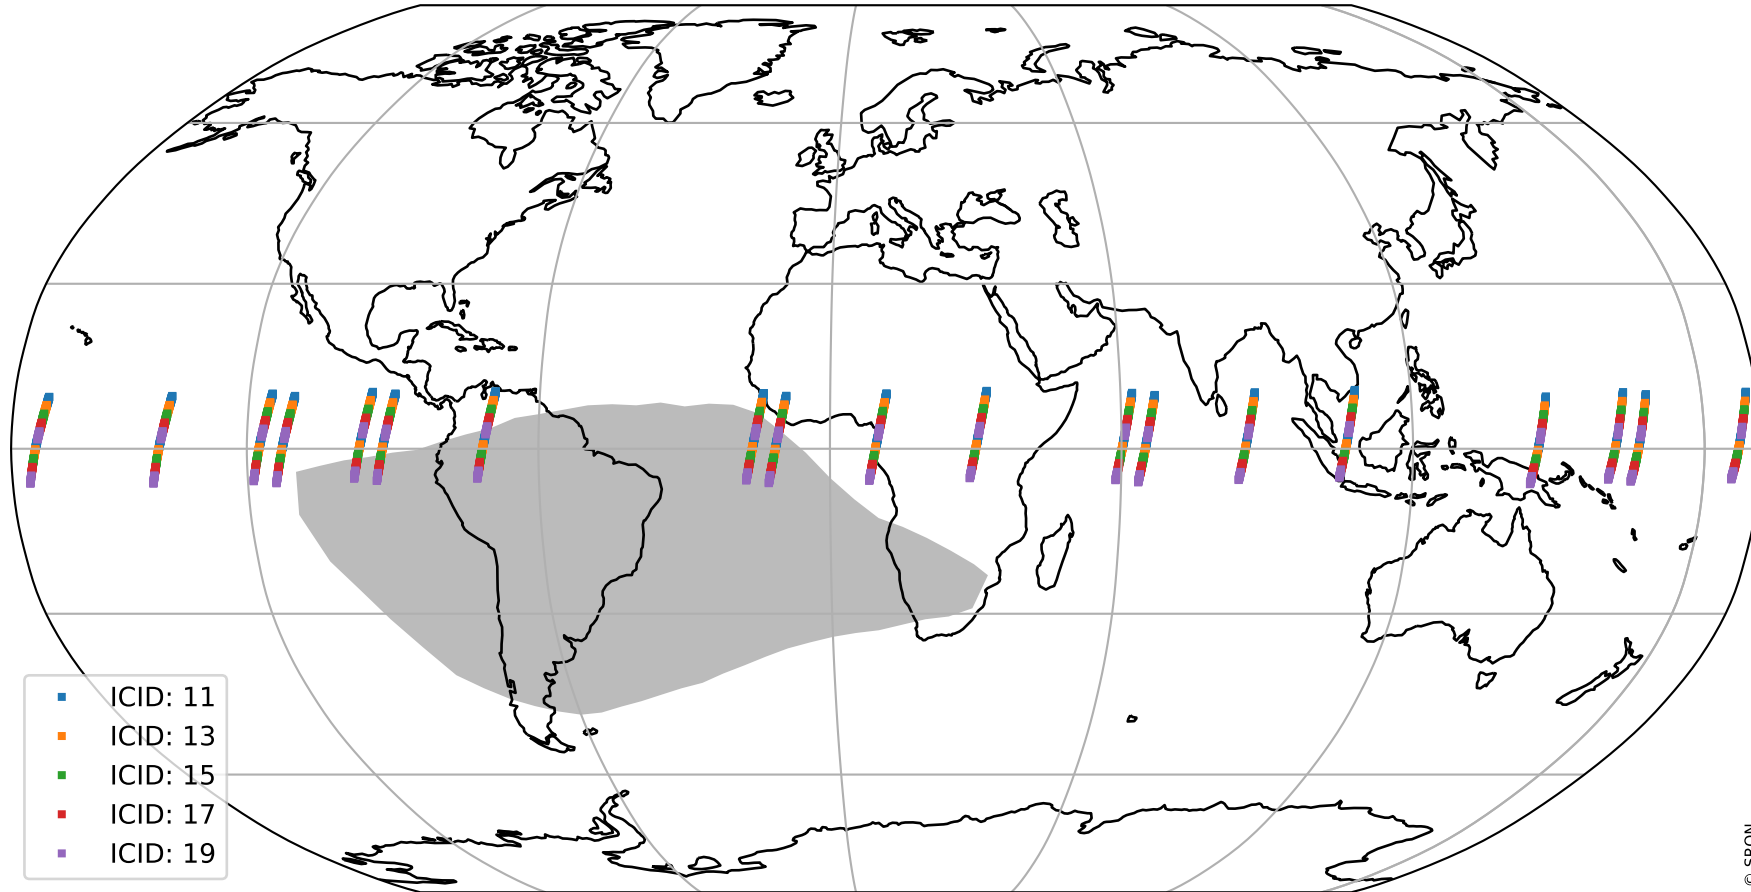

Tropomi SWIR offset (official)

orbits : 19 in [17977, 18022]
coverage : 2021-04-02 / 2021-04-05
median : 0.52593 V
spread : 0.035917 V
created : 2023-08-21T14:56:12

value detector map

Tropomi SWIR offset (official)

orbits : 19 in [17977, 18022]
coverage : 2021-04-02 / 2021-04-05
median : 29.04 μV
spread : 14.558 μV
created : 2023-08-21T14:56:13

Tropomi SWIR offset (official)

value compared with SWIR offset CKD

orbits : 19 in [17977, 18022]
coverage : 2021-04-02 / 2021-04-05
median : -0.087665 mV
spread : 0.39624 mV
created : 2023-08-21T14:56:13

Tropomi SWIR offset (official) ground-tracks of Sentinel-5P

orbits : 19 in [17977, 18022]
coverage : 2021-04-02 / 2021-04-05
created : 2023-08-21T14:56:14

Tropomi SWIR offset (official)

orbits : [2827, 18022]
coverage : 2018-04-30 / 2021-04-05
created : 2023-08-21T14:56:14

trend of detector median & temperatures