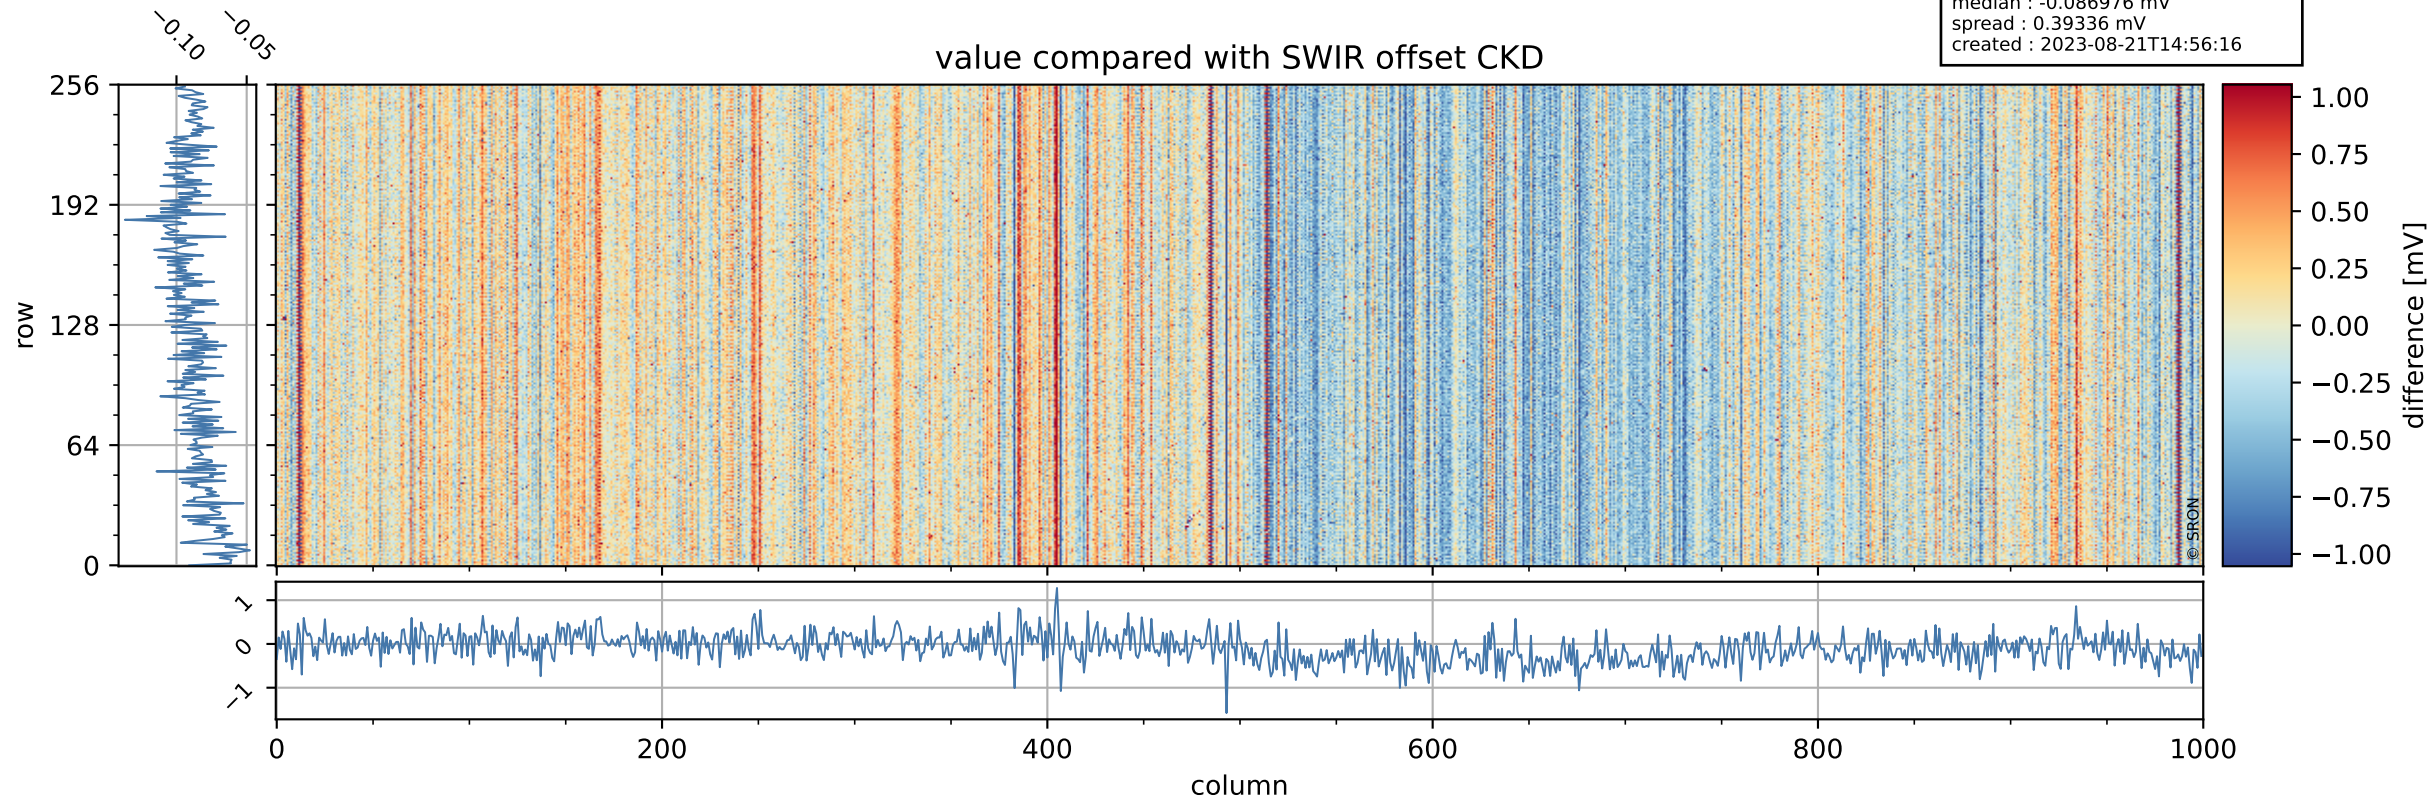

Tropomi SWIR offset (official)

orbits : 20 in [17992, 18037]
coverage : 2021-04-03 / 2021-04-06
median : 0.52593 V
spread : 0.035917 V
created : 2023-08-21T14:56:15

value detector map

Tropomi SWIR offset (official)

orbits : 20 in [17992, 18037]
coverage : 2021-04-03 / 2021-04-06
median : 29.356 μV
spread : 14.662 μV
created : 2023-08-21T14:56:15

Tropomi SWIR offset (official)

orbits : 20 in [17992, 18037]
coverage : 2021-04-03 / 2021-04-06
median : -0.086976 mV
spread : 0.39336 mV
created : 2023-08-21T14:56:16

value compared with SWIR offset CKD

Tropomi SWIR offset (official) ground-tracks of Sentinel-5P

orbits : 20 in [17992, 18037]
coverage : 2021-04-03 / 2021-04-06
created : 2023-08-21T14:56:16

Tropomi SWIR offset (official)

orbits : [2827, 18037]
coverage : 2018-04-30 / 2021-04-06
created : 2023-08-21T14:56:17

trend of detector median & temperatures