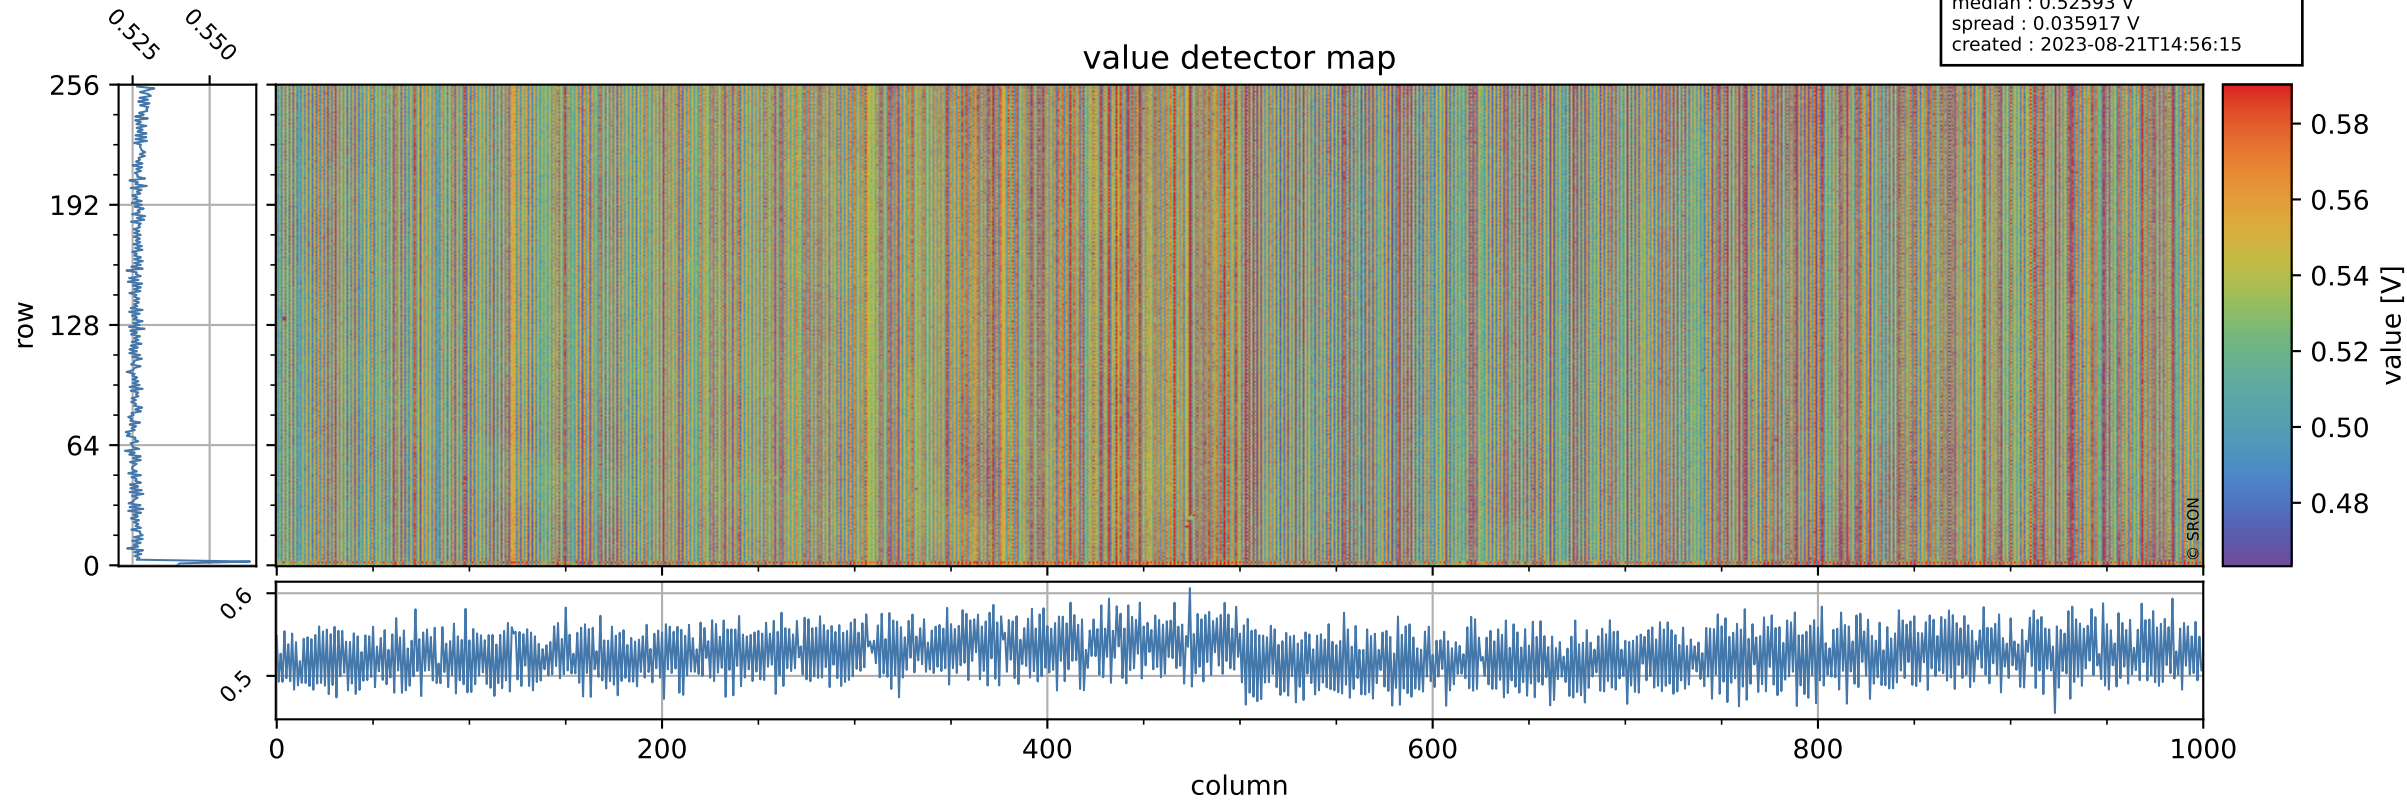

Tropomi SWIR offset (official)

orbits : 20 in [17992, 18037]
coverage : 2021-04-03 / 2021-04-06
median : 0.52593 V
spread : 0.035917 V
created : 2023-08-21T14:56:15

value detector map

Tropomi SWIR offset (official)

orbits : 20 in [17992, 18037]
coverage : 2021-04-03 / 2021-04-06
median : 29.356 μV
spread : 14.662 μV
created : 2023-08-21T14:56:15

Tropomi SWIR offset (official)

orbits : 20 in [17992, 18037]
coverage : 2021-04-03 / 2021-04-06
median : -0.086976 mV
spread : 0.39336 mV
created : 2023-08-21T14:56:16

value compared with SWIR offset CKD

Tropomi SWIR offset (official) ground-tracks of Sentinel-5P

orbits : 20 in [17992, 18037]
coverage : 2021-04-03 / 2021-04-06
created : 2023-08-21T14:56:16

Tropomi SWIR offset (official)

orbits : [2827, 18037]
coverage : 2018-04-30 / 2021-04-06
created : 2023-08-21T14:56:17

trend of detector median & temperatures