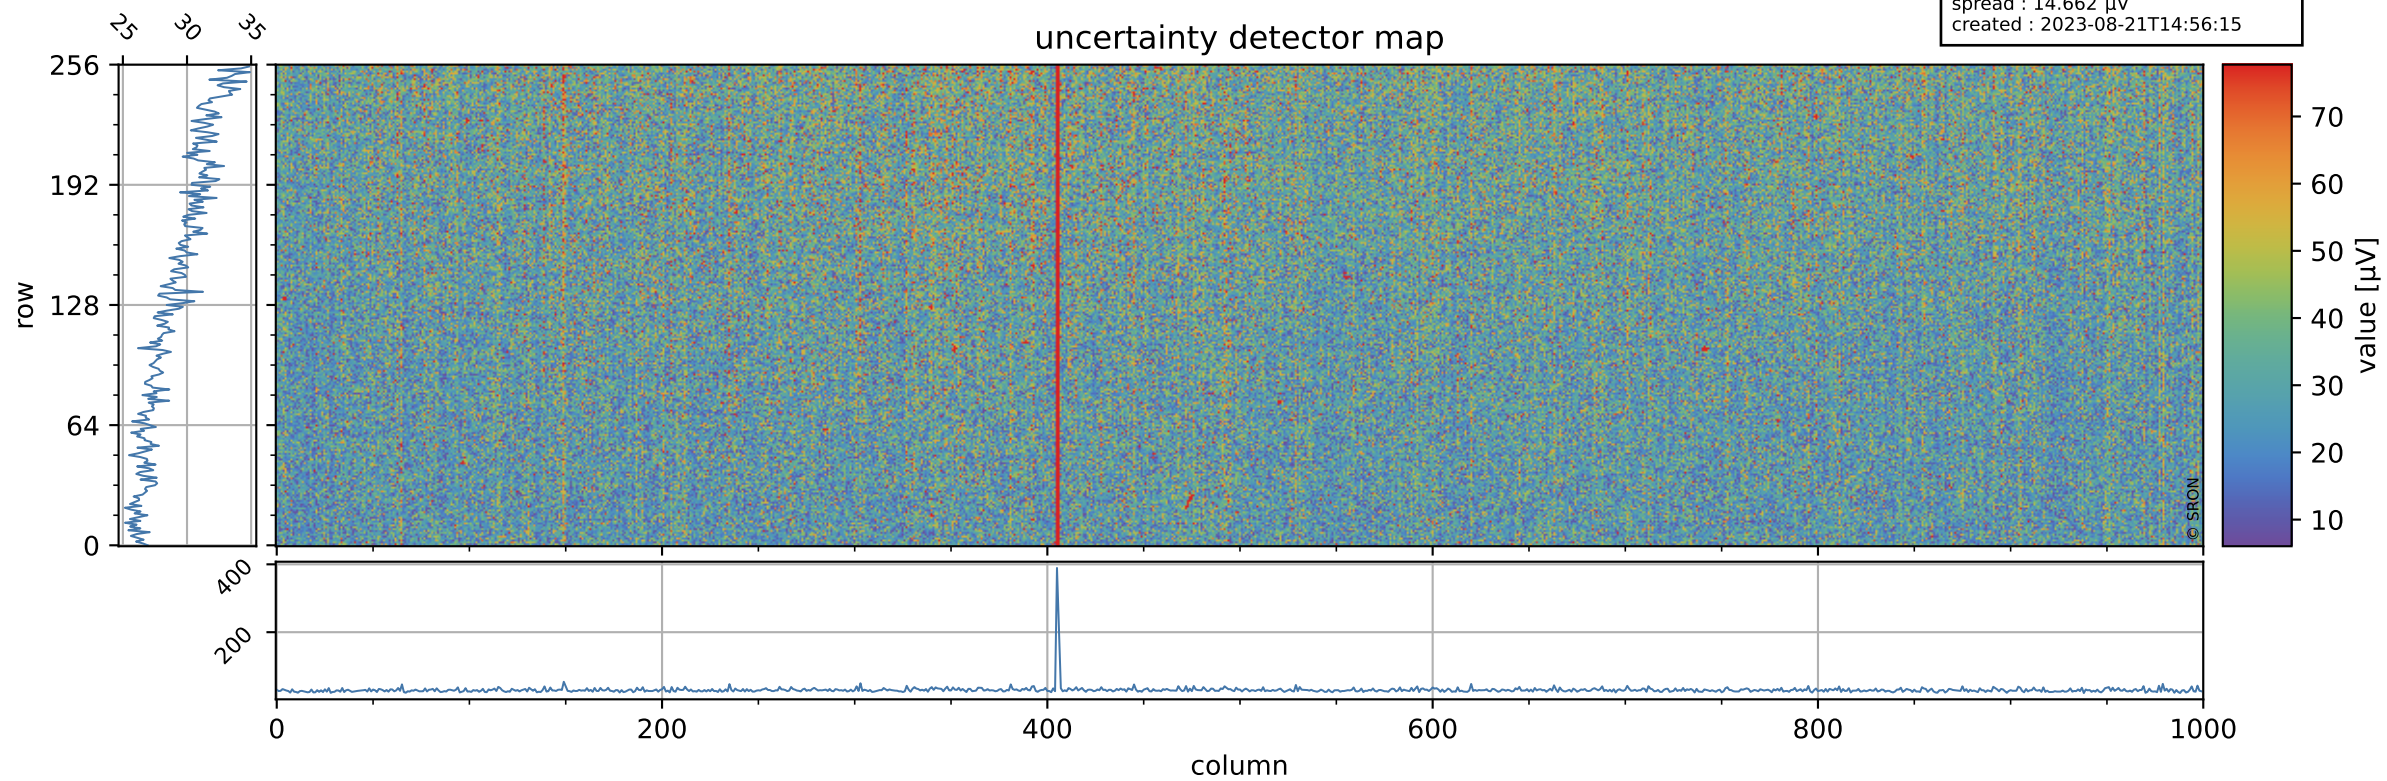

Tropomi SWIR offset (official)

orbits : 20 in [17992, 18037]
coverage : 2021-04-03 / 2021-04-06
median : 0.52593 V
spread : 0.035917 V
created : 2023-08-21T14:56:15

value detector map

Tropomi SWIR offset (official)

orbits : 20 in [17992, 18037]
coverage : 2021-04-03 / 2021-04-06
median : 29.356 μV
spread : 14.662 μV
created : 2023-08-21T14:56:15

Tropomi SWIR offset (official)

orbits : 20 in [17992, 18037]
coverage : 2021-04-03 / 2021-04-06
median : -0.086976 mV
spread : 0.39336 mV
created : 2023-08-21T14:56:16

value compared with SWIR offset CKD

Tropomi SWIR offset (official) ground-tracks of Sentinel-5P

orbits : 20 in [17992, 18037]
coverage : 2021-04-03 / 2021-04-06
created : 2023-08-21T14:56:16

Tropomi SWIR offset (official)

orbits : [2827, 18037]
coverage : 2018-04-30 / 2021-04-06
created : 2023-08-21T14:56:17

trend of detector median & temperatures