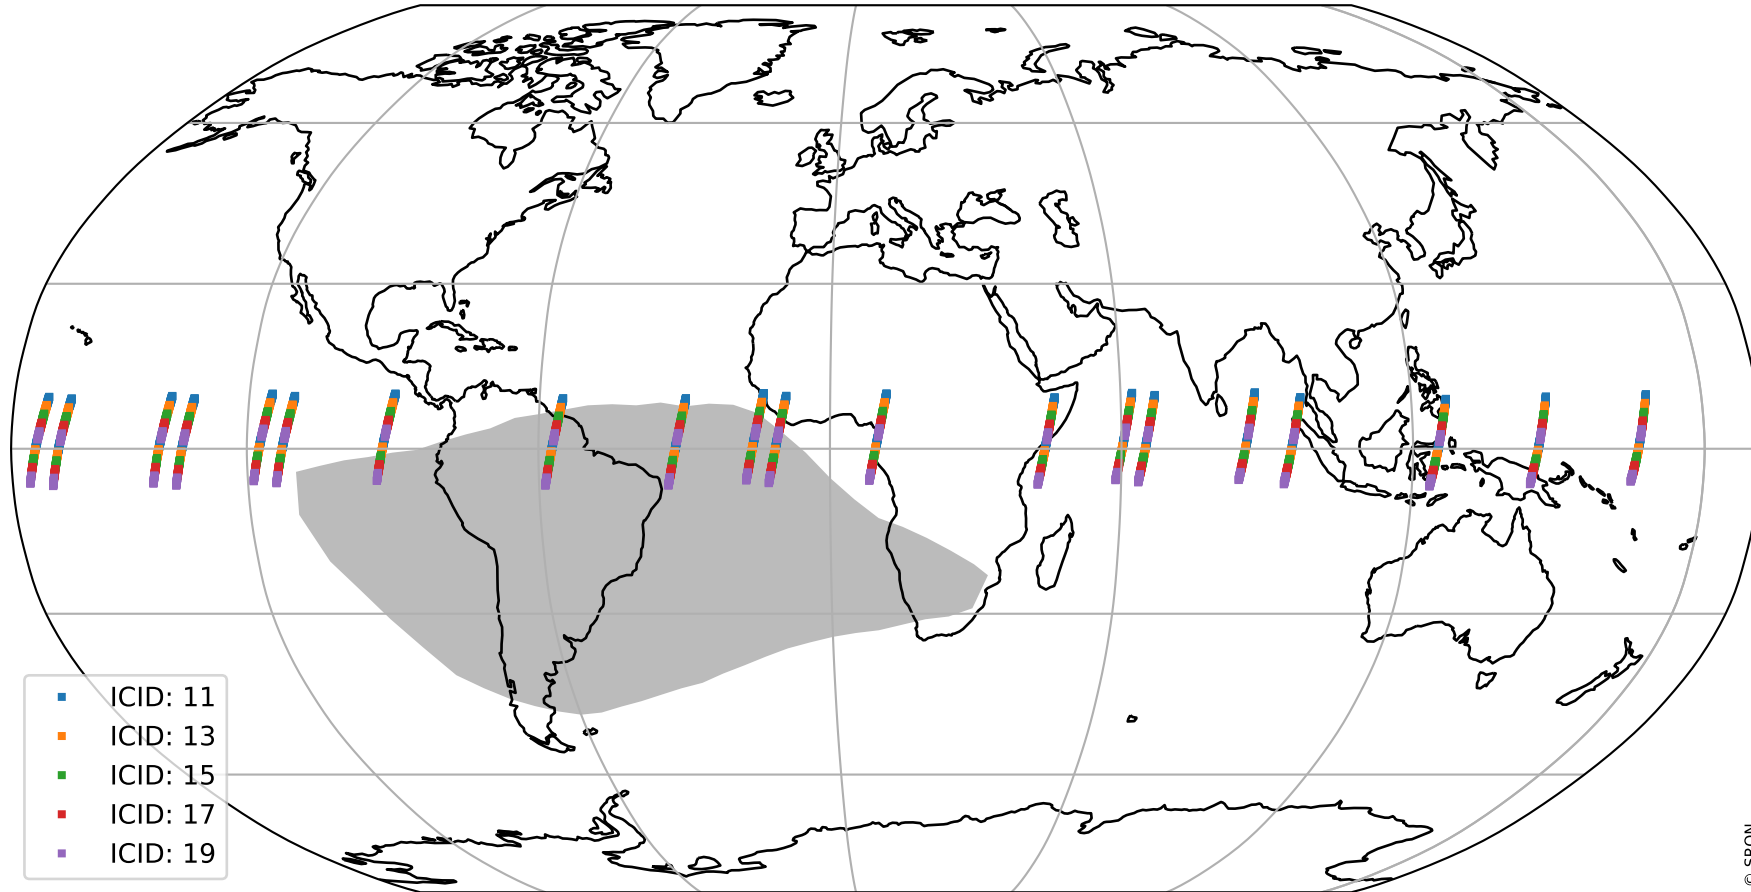

Tropomi SWIR offset (official)

orbits : 20 in [17992, 18037]
coverage : 2021-04-03 / 2021-04-06
median : 0.52593 V
spread : 0.035917 V
created : 2023-08-21T14:56:15

value detector map

Tropomi SWIR offset (official)

orbits : 20 in [17992, 18037]
coverage : 2021-04-03 / 2021-04-06
median : 29.356 μV
spread : 14.662 μV
created : 2023-08-21T14:56:15

Tropomi SWIR offset (official)

orbits : 20 in [17992, 18037]
coverage : 2021-04-03 / 2021-04-06
median : -0.086976 mV
spread : 0.39336 mV
created : 2023-08-21T14:56:16

value compared with SWIR offset CKD

Tropomi SWIR offset (official) ground-tracks of Sentinel-5P

orbits : 20 in [17992, 18037]
coverage : 2021-04-03 / 2021-04-06
created : 2023-08-21T14:56:16

Tropomi SWIR offset (official)

orbits : [2827, 18037]
coverage : 2018-04-30 / 2021-04-06
created : 2023-08-21T14:56:17

trend of detector median & temperatures