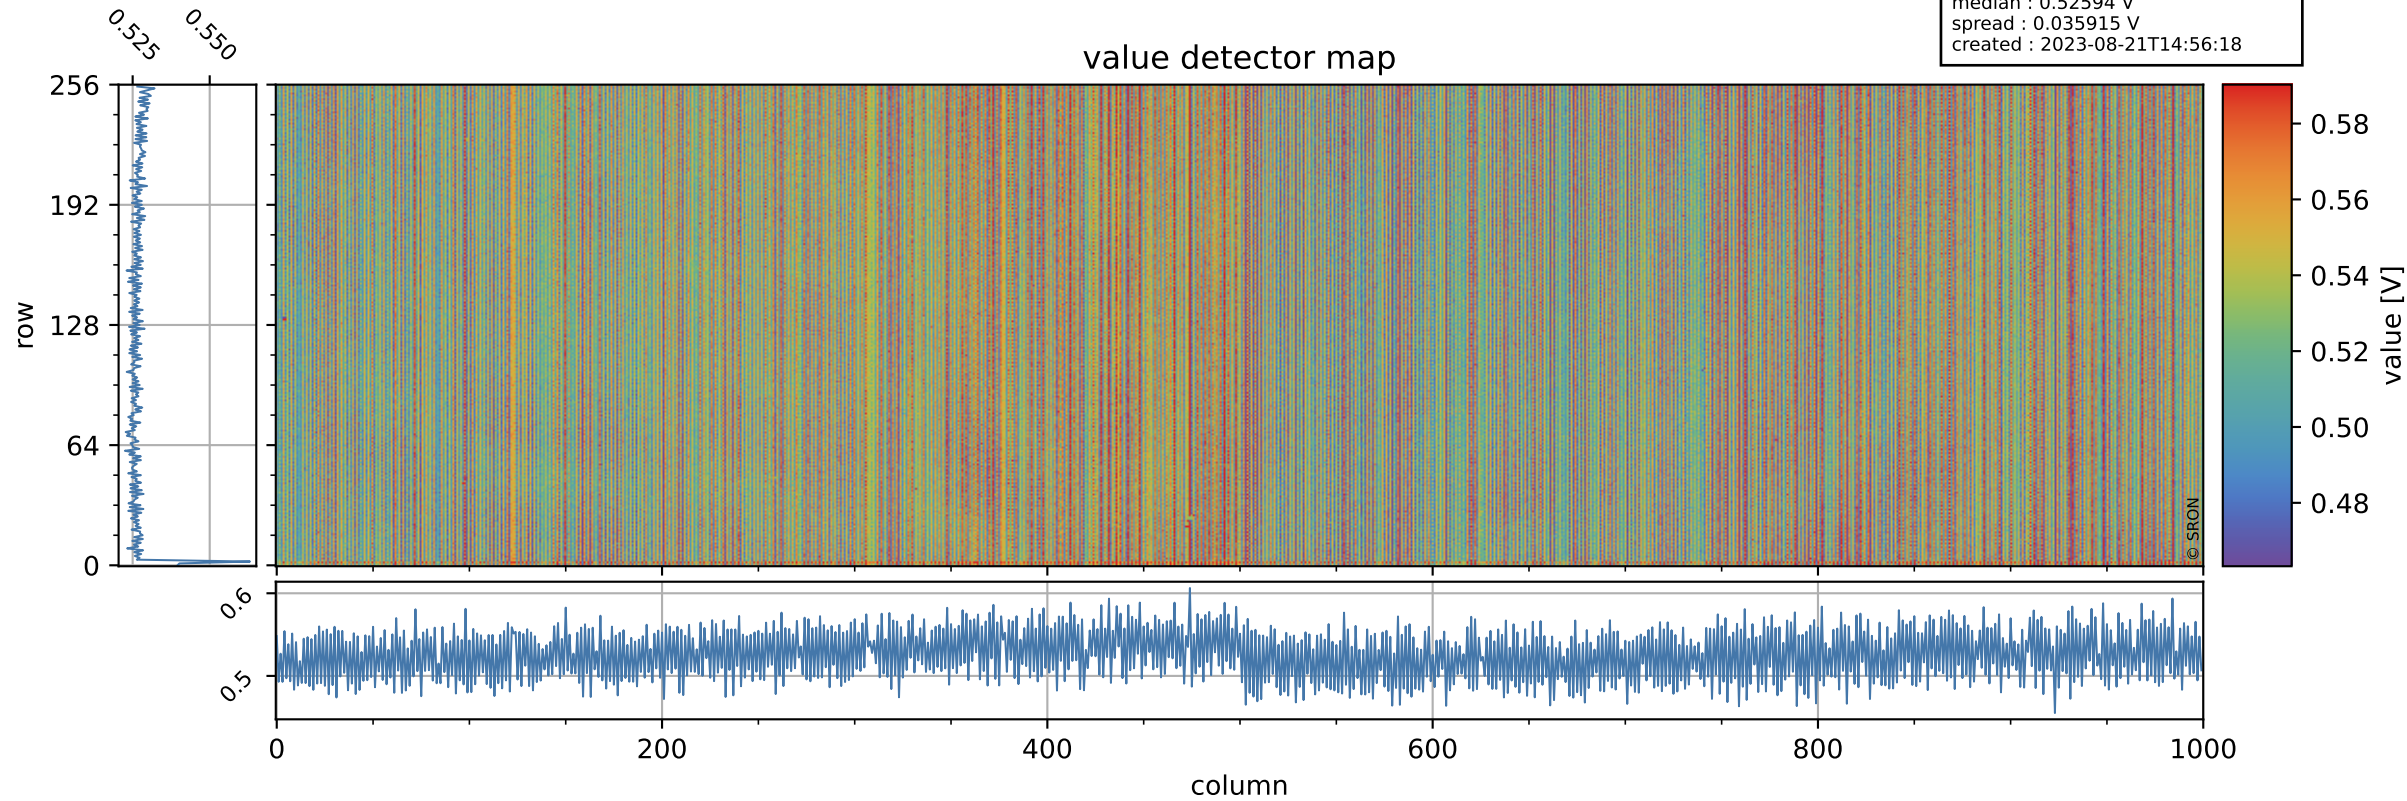

# Tropomi SWIR offset (official)

orbits : 19 in [18007, 18052]  
coverage : 2021-04-04 / 2021-04-07  
median : 0.52594 V  
spread : 0.035915 V  
created : 2023-08-21T14:56:18

## value detector map

# Tropomi SWIR offset (official)

orbits : 19 in [18007, 18052]  
coverage : 2021-04-04 / 2021-04-07  
median : 29.557  $\mu\text{V}$   
spread : 14.788  $\mu\text{V}$   
created : 2023-08-21T14:56:19

# Tropomi SWIR offset (official) ground-tracks of Sentinel-5P

orbits : 19 in [18007, 18052]  
coverage : 2021-04-04 / 2021-04-07  
created : 2023-08-21T14:56:19