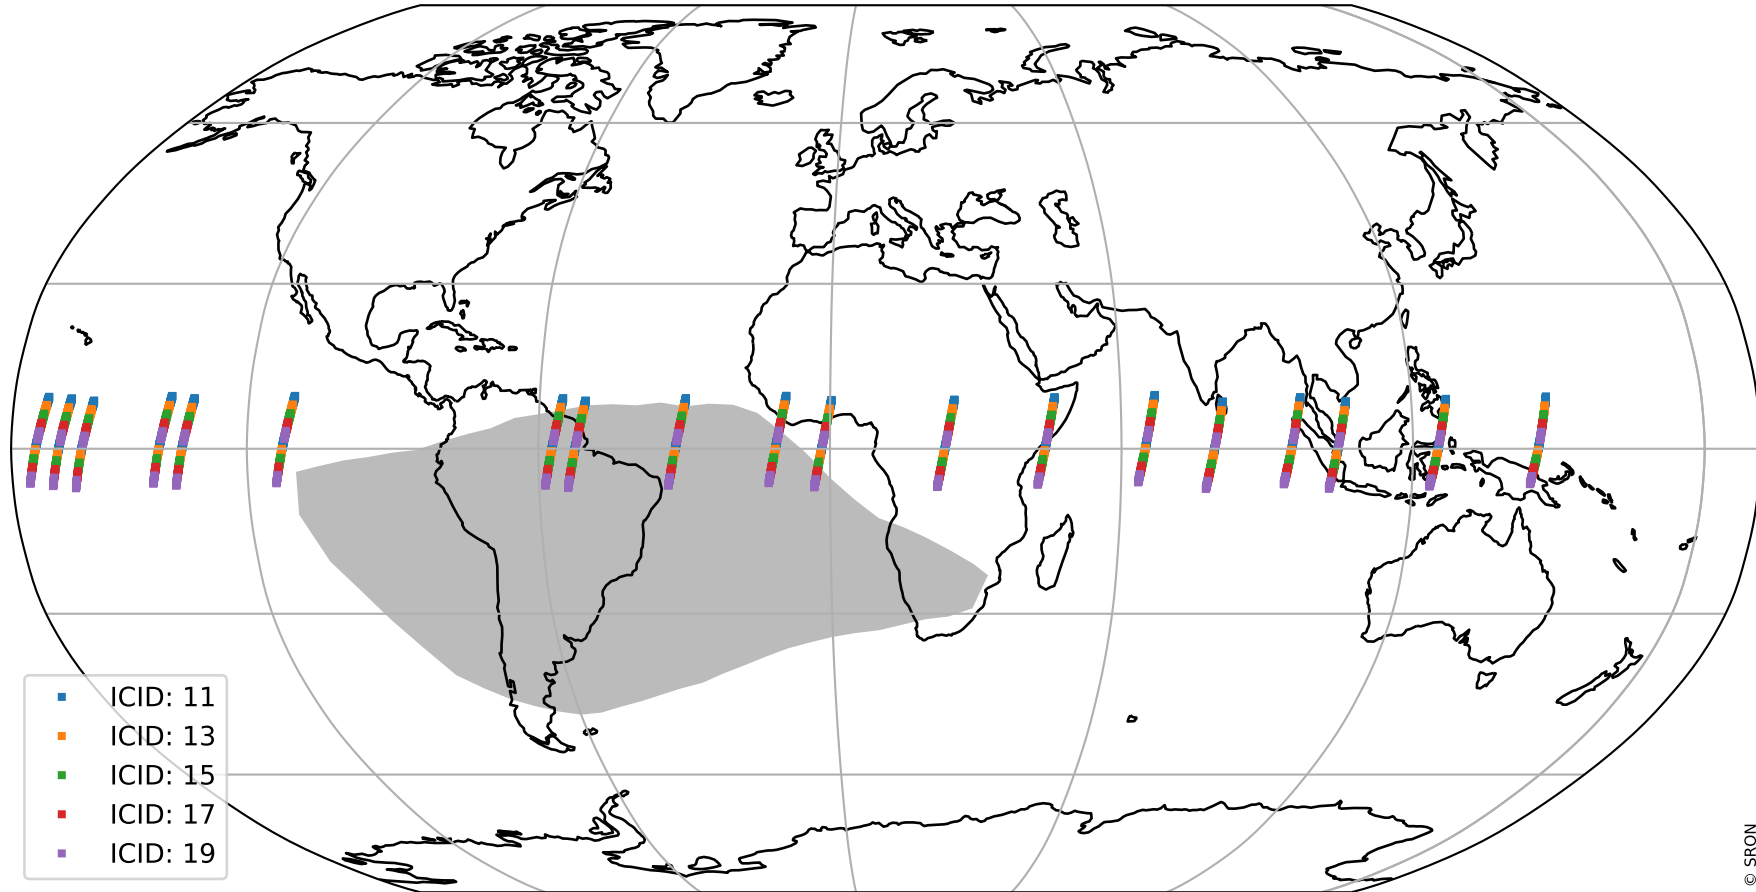

# Tropomi SWIR offset (official)

orbits : 19 in [18007, 18052]  
coverage : 2021-04-04 / 2021-04-07  
median : 29.557  $\mu\text{V}$   
spread : 14.788  $\mu\text{V}$   
created : 2023-08-21T14:56:19

# Tropomi SWIR offset (official)

orbits : 19 in [18007, 18052]  
coverage : 2021-04-04 / 2021-04-07  
median : -0.076249 mV  
spread : 0.3922 mV  
created : 2023-08-21T14:56:19

value compared with SWIR offset CKD

# Tropomi SWIR offset (official) ground-tracks of Sentinel-5P

orbits : 19 in [18007, 18052]  
coverage : 2021-04-04 / 2021-04-07  
created : 2023-08-21T14:56:19

# Tropomi SWIR offset (official)

orbits : [2827, 18052]  
coverage : 2018-04-30 / 2021-04-07  
created : 2023-08-21T14:56:20