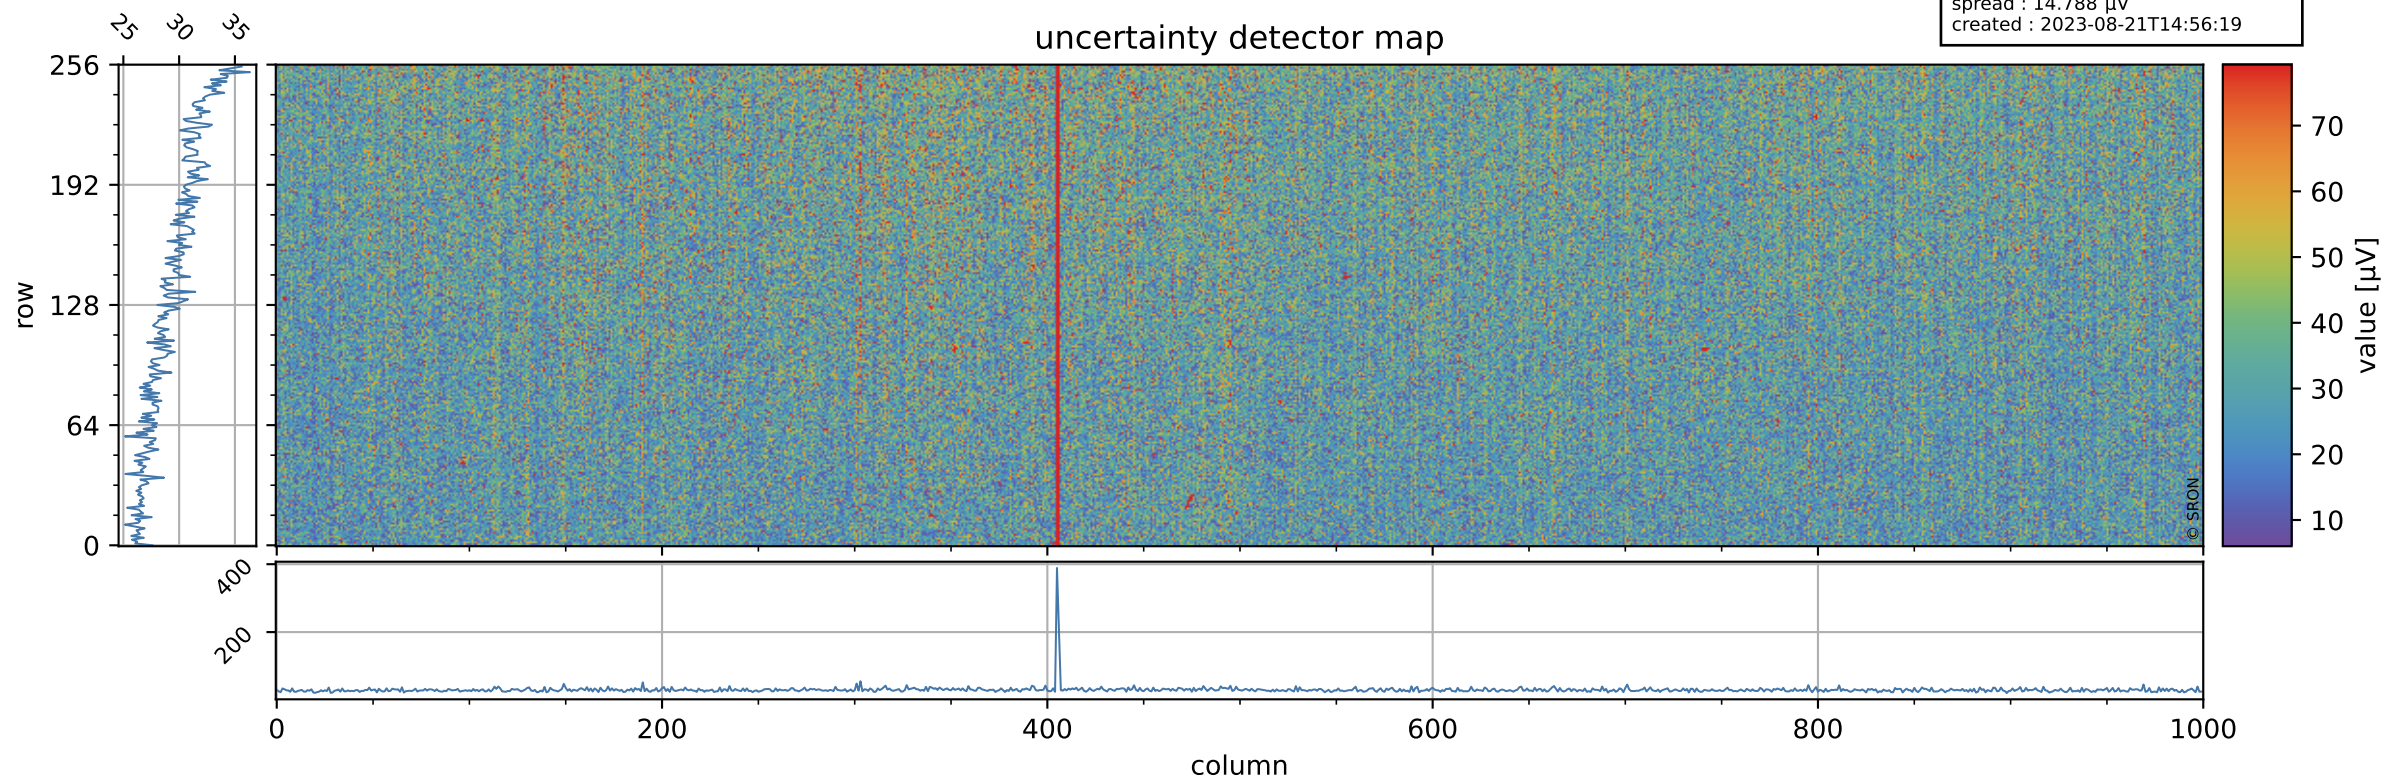

# Tropomi SWIR offset (official)

orbits : 19 in [18007, 18052]  
coverage : 2021-04-04 / 2021-04-07  
median : 0.52594 V  
spread : 0.035915 V  
created : 2023-08-21T14:56:18

## value detector map

# Tropomi SWIR offset (official)

orbits : 19 in [18007, 18052]  
coverage : 2021-04-04 / 2021-04-07  
median : 29.557  $\mu\text{V}$   
spread : 14.788  $\mu\text{V}$   
created : 2023-08-21T14:56:19

# Tropomi SWIR offset (official) ground-tracks of Sentinel-5P

orbits : 19 in [18007, 18052]  
coverage : 2021-04-04 / 2021-04-07  
created : 2023-08-21T14:56:19