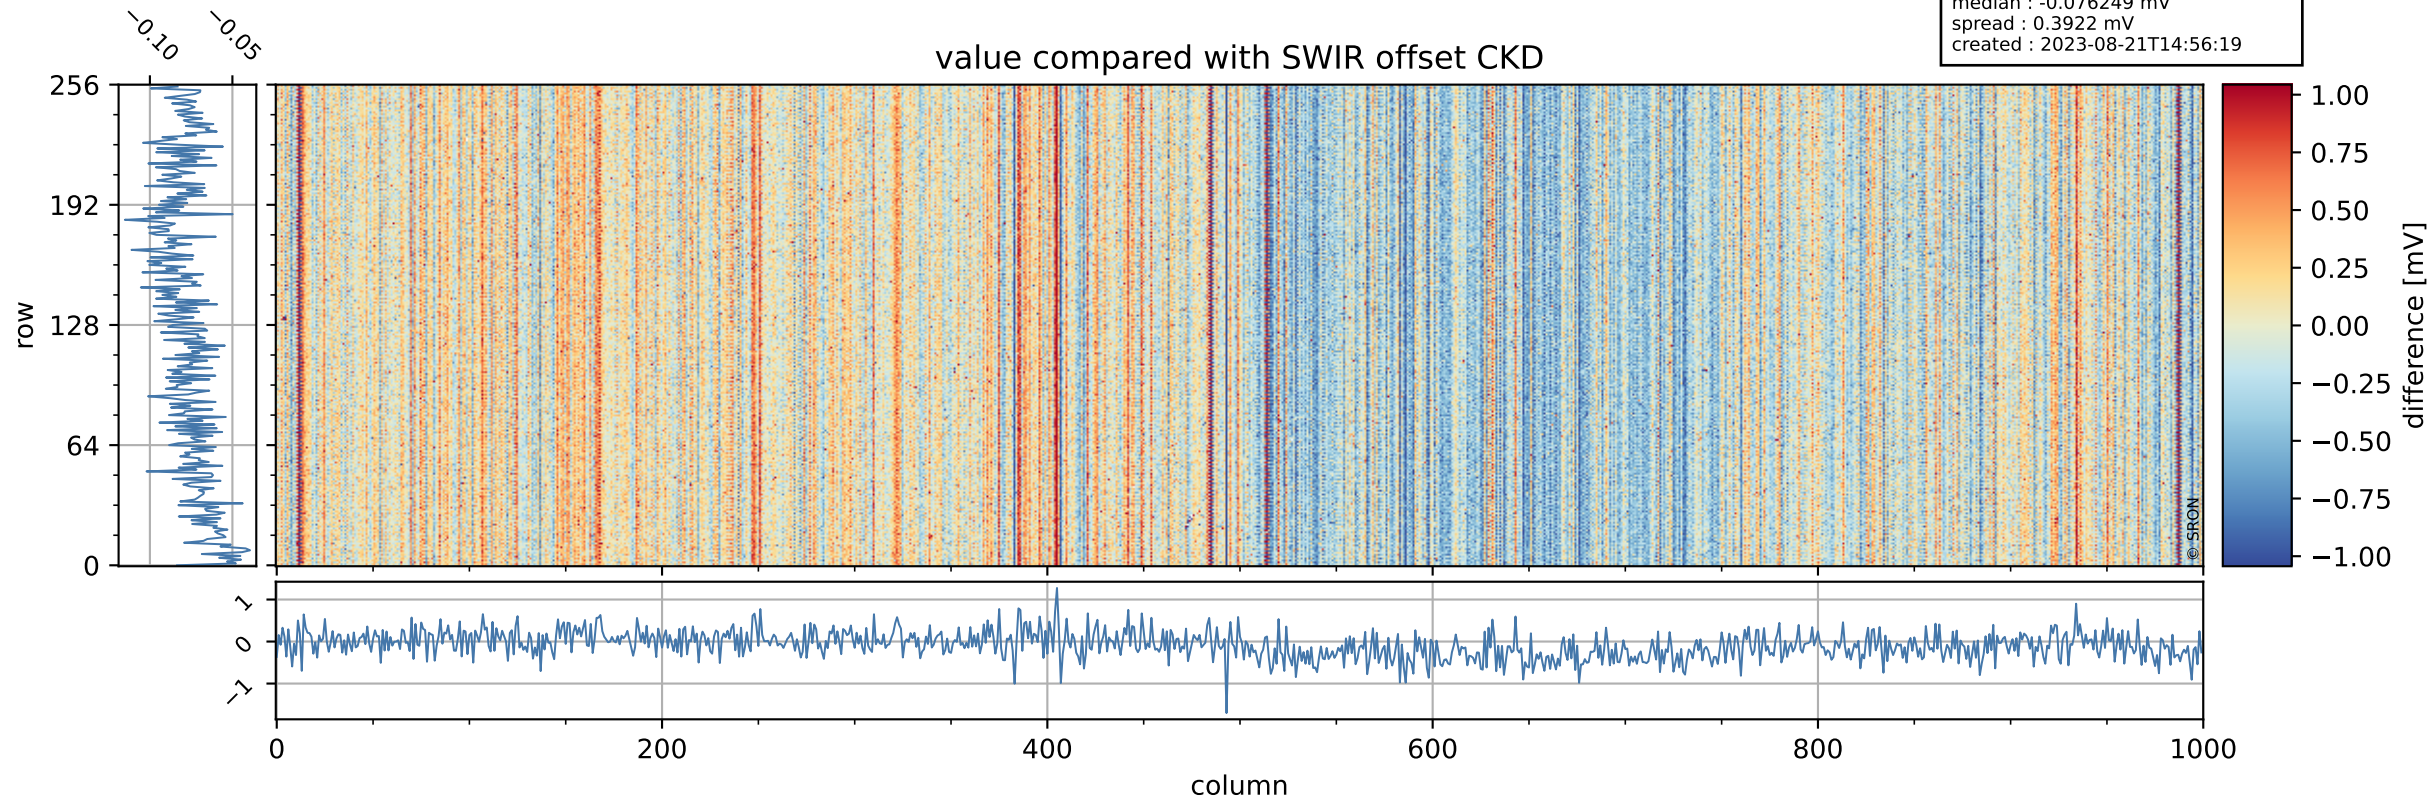

## value detector map

# Tropomi SWIR offset (official)

orbits : 19 in [18007, 18052]  
coverage : 2021-04-04 / 2021-04-07  
median : 29.557  $\mu\text{V}$   
spread : 14.788  $\mu\text{V}$   
created : 2023-08-21T14:56:19

# Tropomi SWIR offset (official)

orbits : 19 in [18007, 18052]  
coverage : 2021-04-04 / 2021-04-07  
median : -0.076249 mV  
spread : 0.3922 mV  
created : 2023-08-21T14:56:19

value compared with SWIR offset CKD

# Tropomi SWIR offset (official) ground-tracks of Sentinel-5P

orbits : 19 in [18007, 18052]  
coverage : 2021-04-04 / 2021-04-07  
created : 2023-08-21T14:56:19