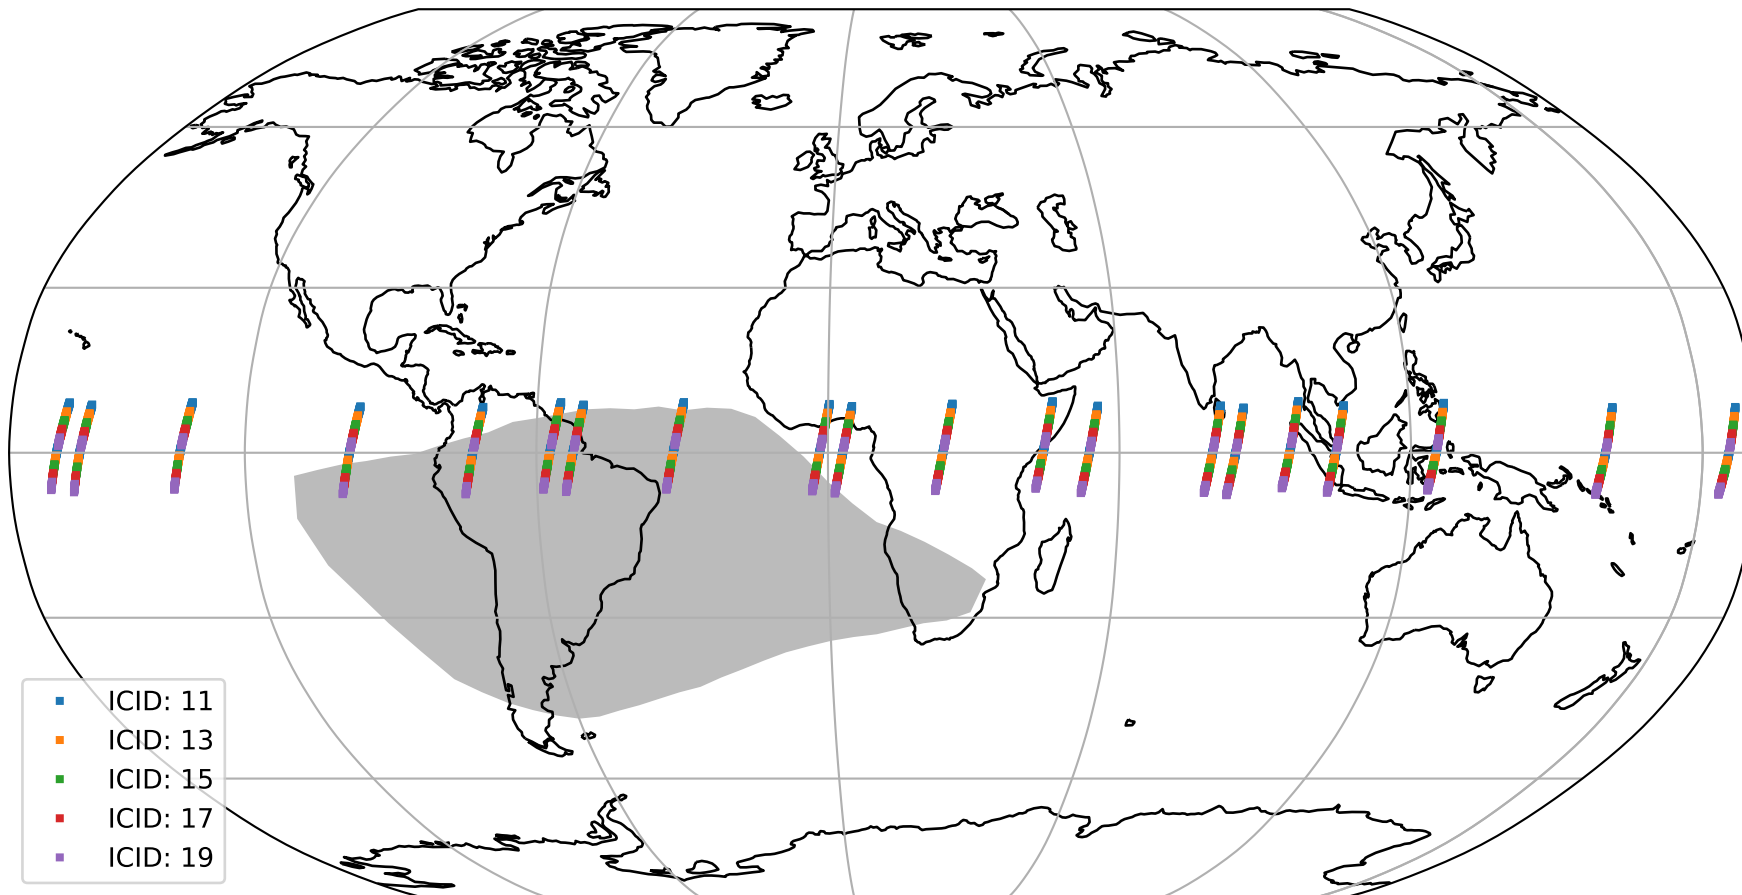

Tropomi SWIR offset (official)

orbits : 20 in [18022, 18067]
coverage : 2021-04-05 / 2021-04-08
median : 0.52594 V
spread : 0.035915 V
created : 2023-08-21T14:56:21

value detector map

Tropomi SWIR offset (official)

orbits : 20 in [18022, 18067]
coverage : 2021-04-05 / 2021-04-08
median : 29.582 μV
spread : 14.891 μV
created : 2023-08-21T14:56:22

Tropomi SWIR offset (official)

orbits : 20 in [18022, 18067]
coverage : 2021-04-05 / 2021-04-08
median : -0.072942 mV
spread : 0.39079 mV
created : 2023-08-21T14:56:22

value compared with SWIR offset CKD

Tropomi SWIR offset (official) ground-tracks of Sentinel-5P

orbits : 20 in [18022, 18067]
coverage : 2021-04-05 / 2021-04-08
created : 2023-08-21T14:56:23

Tropomi SWIR offset (official)

orbits : [2827, 18067]
coverage : 2018-04-30 / 2021-04-08
created : 2023-08-21T14:56:23

trend of detector median & temperatures