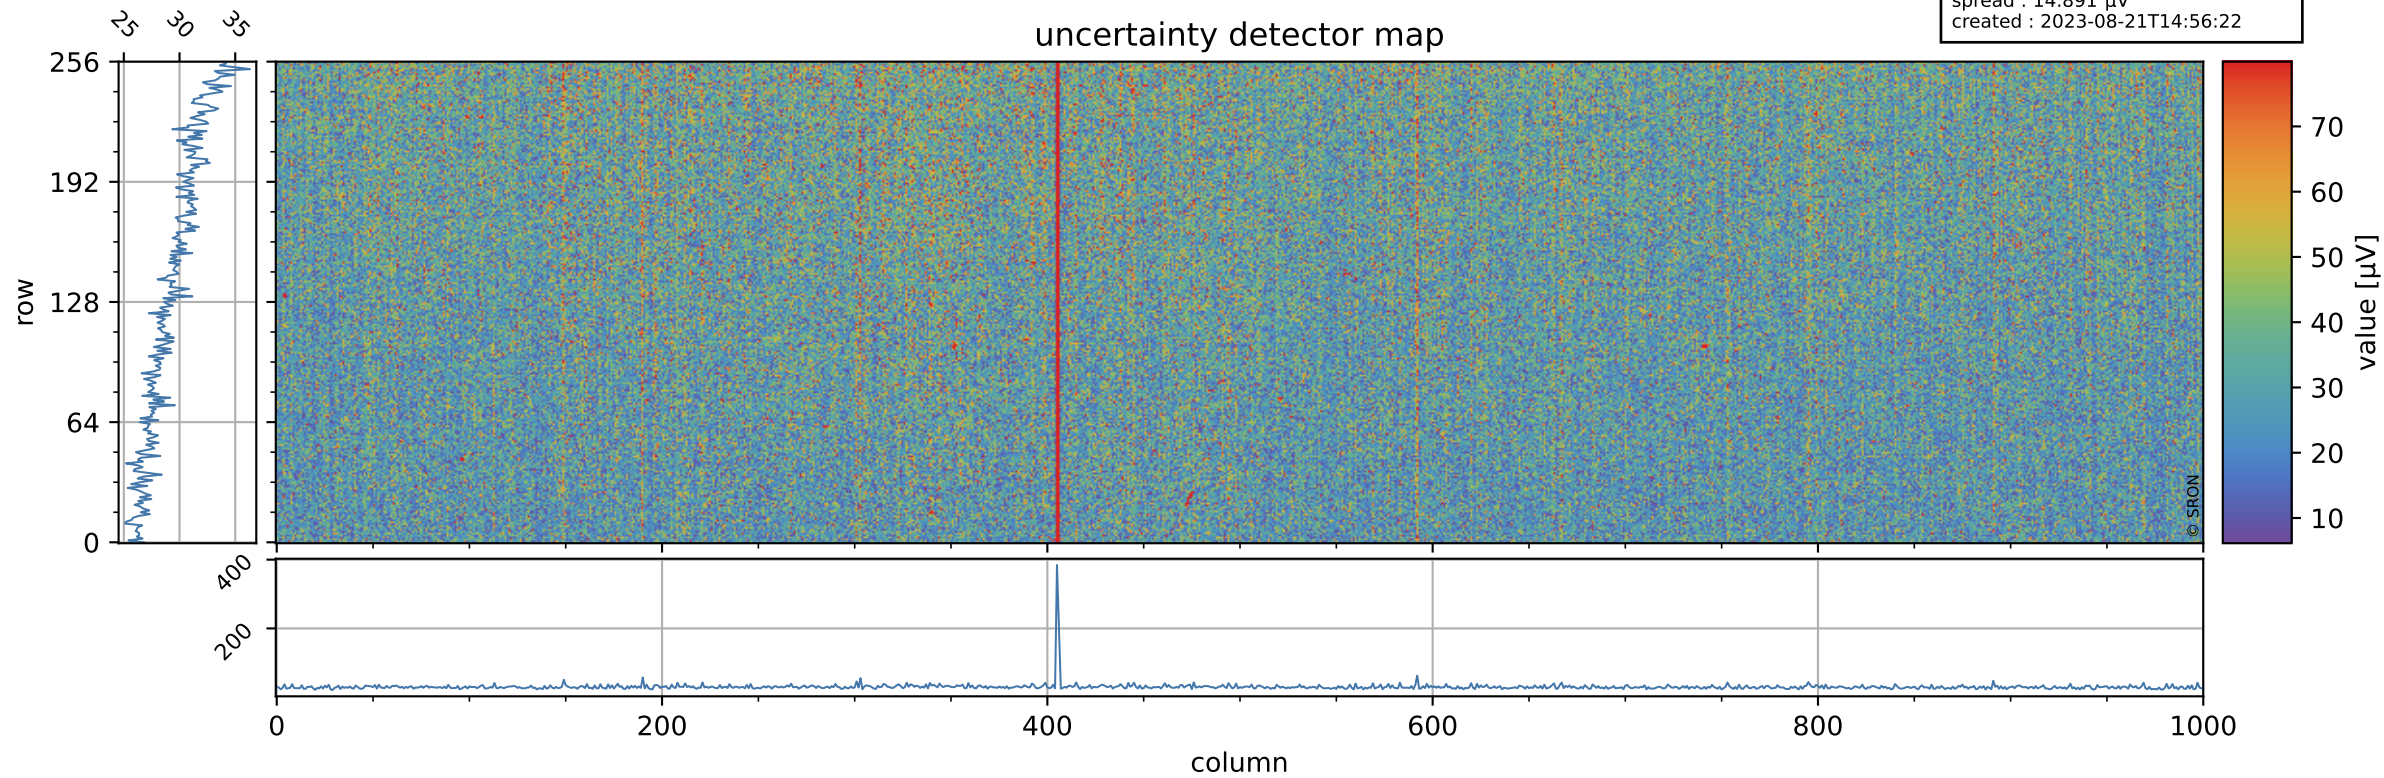

Tropomi SWIR offset (official)

orbits : 20 in [18022, 18067]
coverage : 2021-04-05 / 2021-04-08
median : 0.52594 V
spread : 0.035915 V
created : 2023-08-21T14:56:21

value detector map

Tropomi SWIR offset (official)

orbits : 20 in [18022, 18067]
coverage : 2021-04-05 / 2021-04-08
median : 29.582 μV
spread : 14.891 μV
created : 2023-08-21T14:56:22

Tropomi SWIR offset (official)

orbits : 20 in [18022, 18067]
coverage : 2021-04-05 / 2021-04-08
median : -0.072942 mV
spread : 0.39079 mV
created : 2023-08-21T14:56:22

value compared with SWIR offset CKD

Tropomi SWIR offset (official) ground-tracks of Sentinel-5P

orbits : 20 in [18022, 18067]
coverage : 2021-04-05 / 2021-04-08
created : 2023-08-21T14:56:23

Tropomi SWIR offset (official)

orbits : [2827, 18067]
coverage : 2018-04-30 / 2021-04-08
created : 2023-08-21T14:56:23

trend of detector median & temperatures