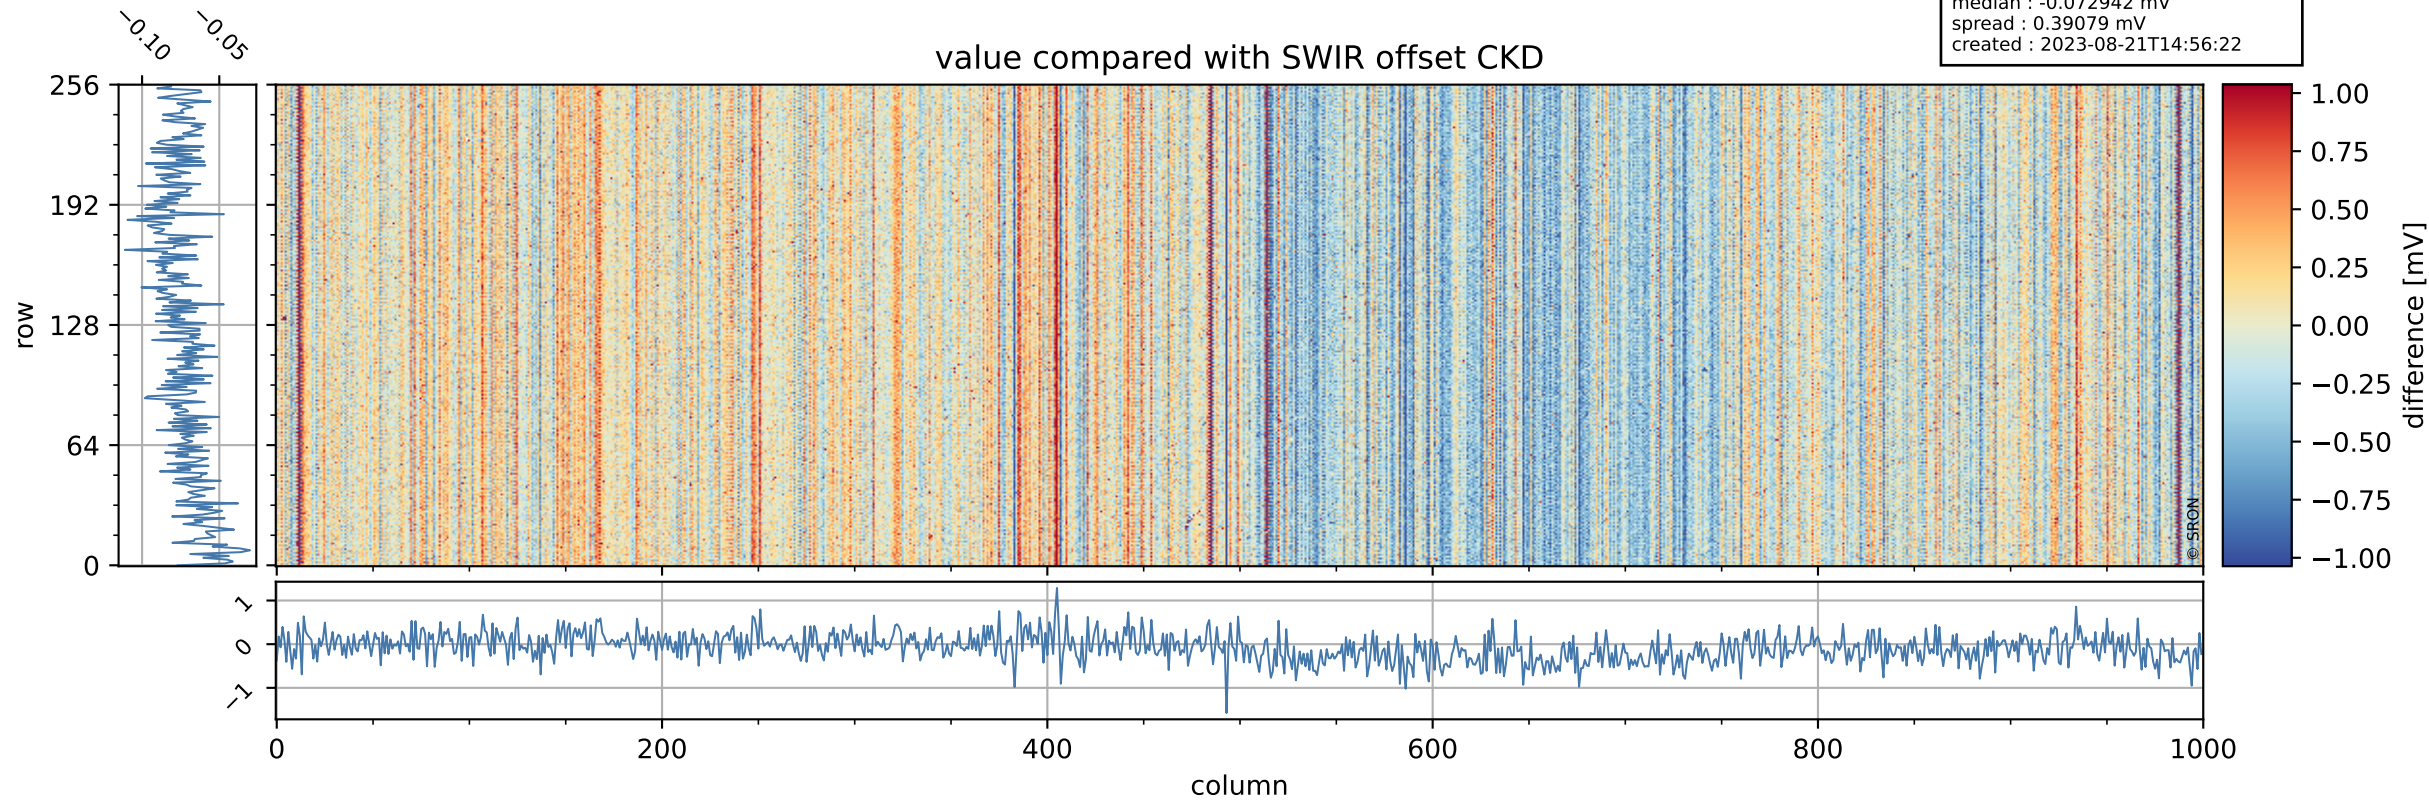

Tropomi SWIR offset (official)

orbits : 20 in [18022, 18067]
coverage : 2021-04-05 / 2021-04-08
median : 0.52594 V
spread : 0.035915 V
created : 2023-08-21T14:56:21

value detector map

Tropomi SWIR offset (official)

orbits : 20 in [18022, 18067]
coverage : 2021-04-05 / 2021-04-08
median : 29.582 μV
spread : 14.891 μV
created : 2023-08-21T14:56:22

Tropomi SWIR offset (official)

orbits : 20 in [18022, 18067]
coverage : 2021-04-05 / 2021-04-08
median : -0.072942 mV
spread : 0.39079 mV
created : 2023-08-21T14:56:22

value compared with SWIR offset CKD

Tropomi SWIR offset (official) ground-tracks of Sentinel-5P

orbits : 20 in [18022, 18067]
coverage : 2021-04-05 / 2021-04-08
created : 2023-08-21T14:56:23

Tropomi SWIR offset (official)

orbits : [2827, 18067]
coverage : 2018-04-30 / 2021-04-08
created : 2023-08-21T14:56:23

trend of detector median & temperatures