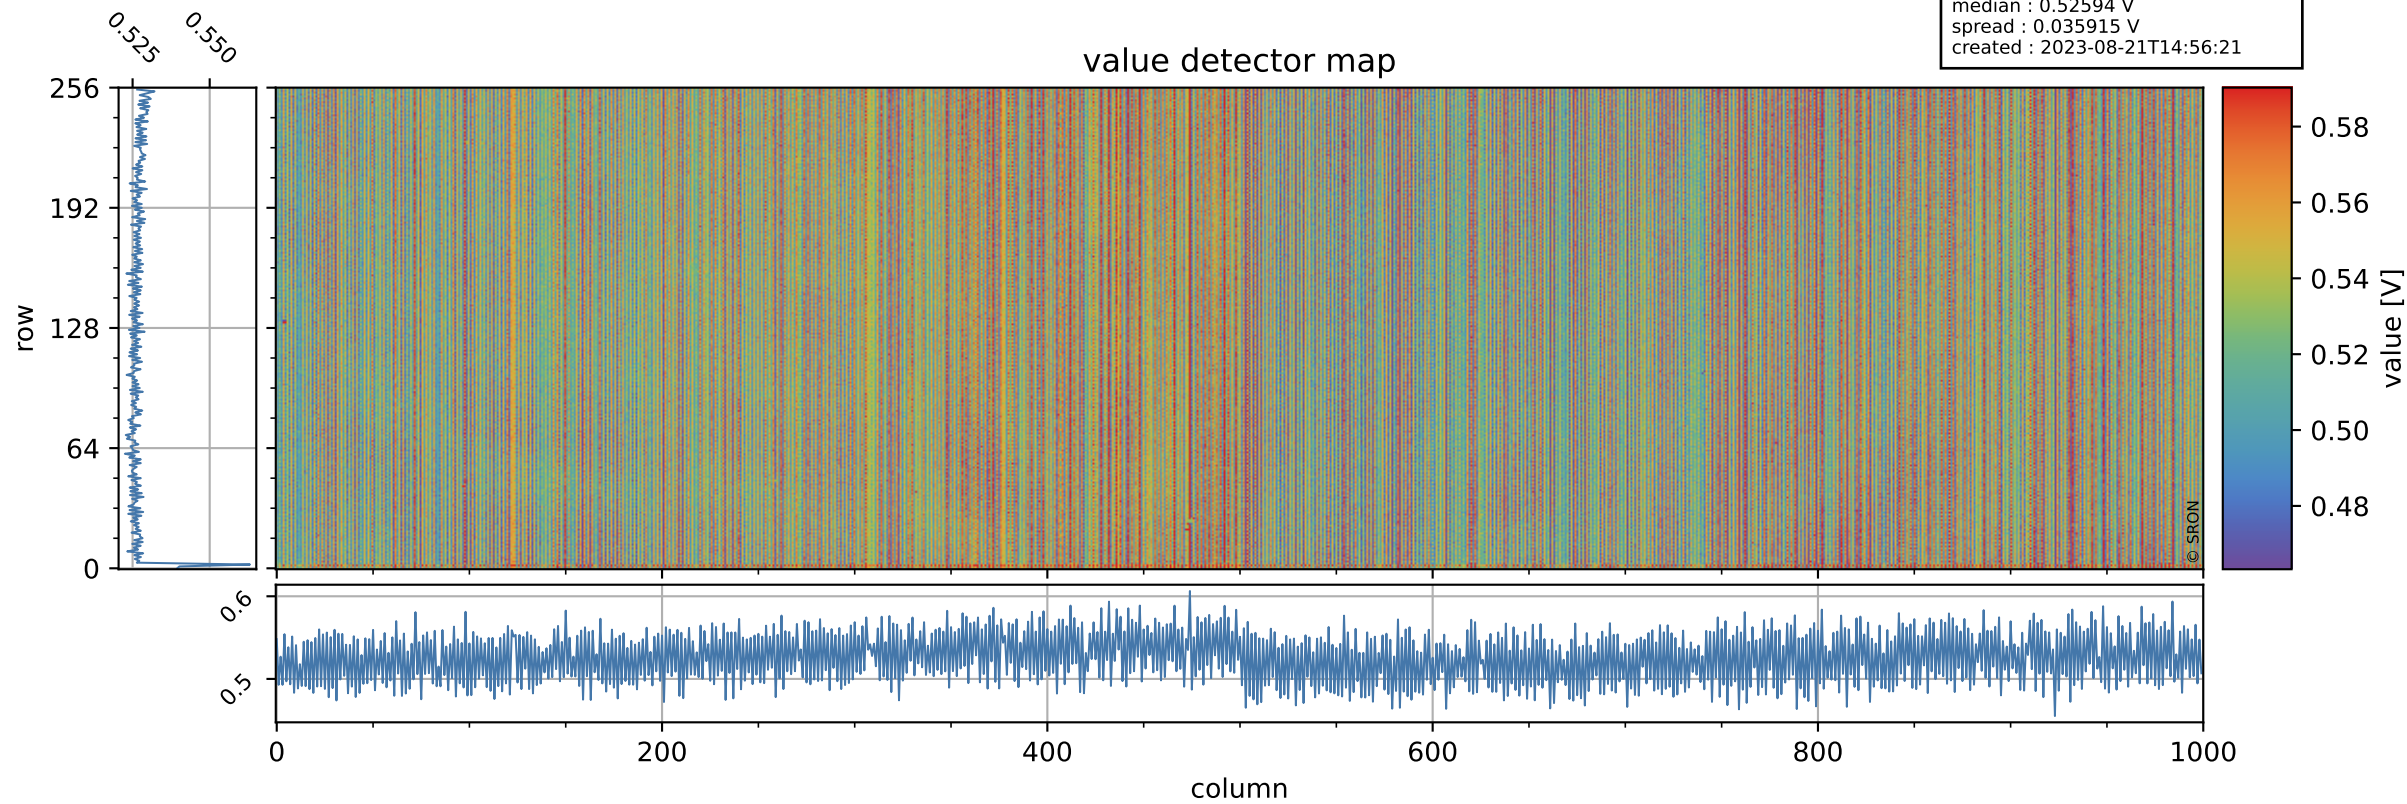

Tropomi SWIR offset (official)

orbits : 20 in [18022, 18067]
coverage : 2021-04-05 / 2021-04-08
median : 0.52594 V
spread : 0.035915 V
created : 2023-08-21T14:56:21

value detector map

Tropomi SWIR offset (official)

orbits : 20 in [18022, 18067]
coverage : 2021-04-05 / 2021-04-08
median : 29.582 μV
spread : 14.891 μV
created : 2023-08-21T14:56:22

Tropomi SWIR offset (official)

orbits : 20 in [18022, 18067]
coverage : 2021-04-05 / 2021-04-08
median : -0.072942 mV
spread : 0.39079 mV
created : 2023-08-21T14:56:22

value compared with SWIR offset CKD

Tropomi SWIR offset (official) ground-tracks of Sentinel-5P

orbits : 20 in [18022, 18067]
coverage : 2021-04-05 / 2021-04-08
created : 2023-08-21T14:56:23

Tropomi SWIR offset (official)

orbits : [2827, 18067]
coverage : 2018-04-30 / 2021-04-08
created : 2023-08-21T14:56:23

trend of detector median & temperatures