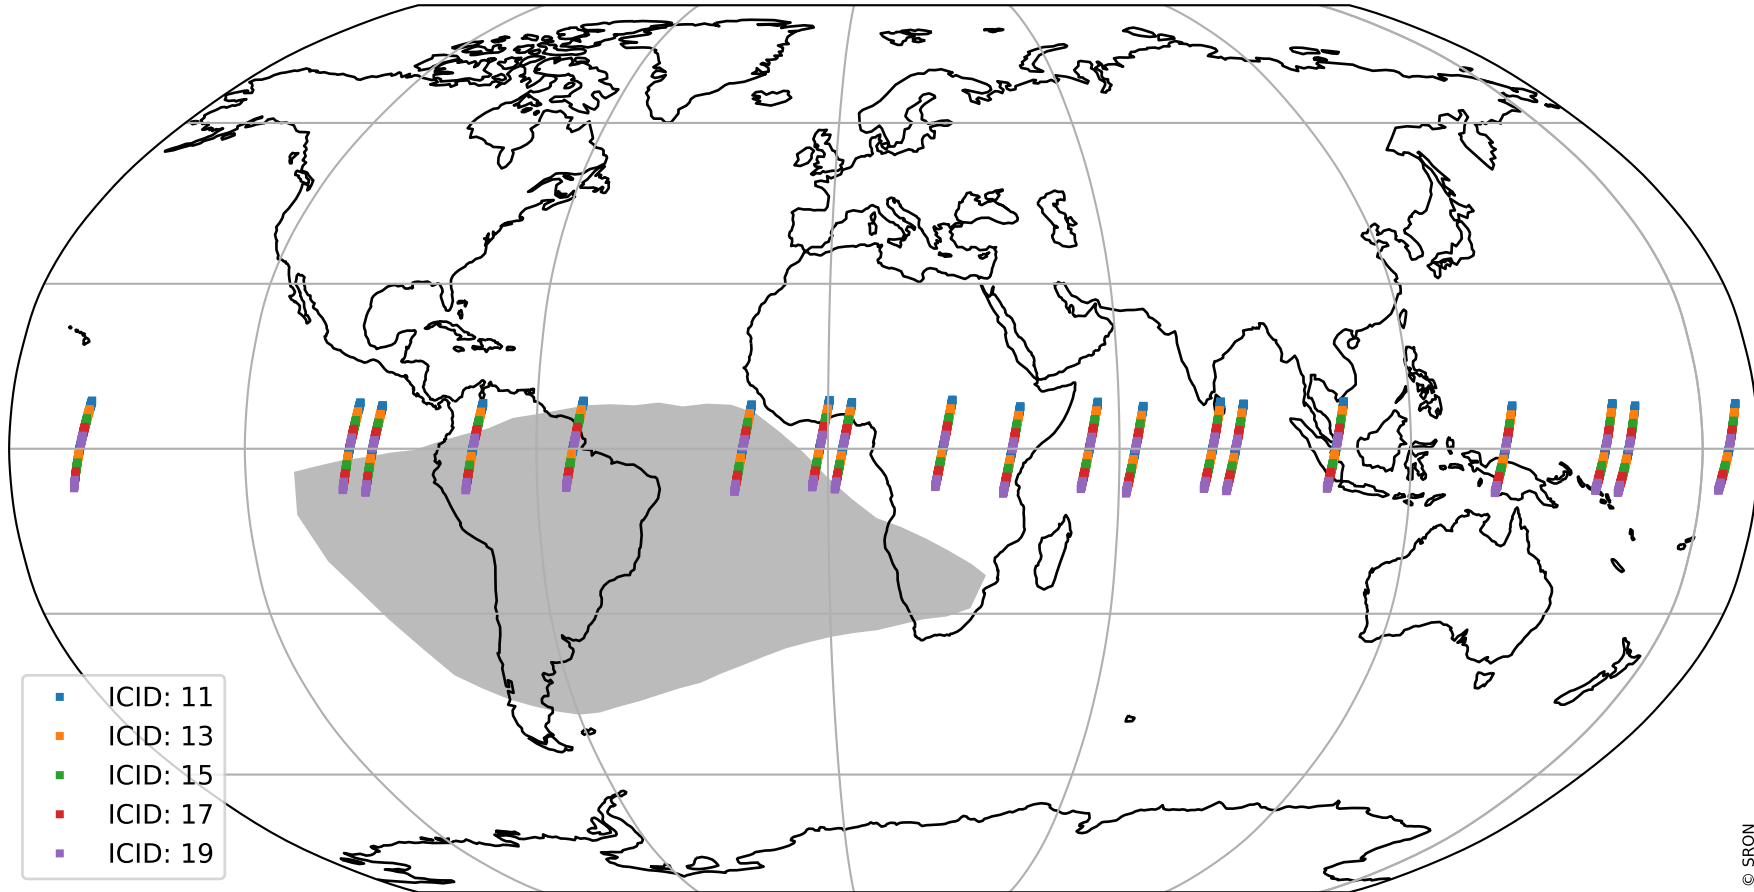

Tropomi SWIR offset (official)

orbits : 19 in [18037, 18082]
coverage : 2021-04-06 / 2021-04-09
median : 0.52595 V
spread : 0.035916 V
created : 2023-08-21T14:56:24

value detector map

Tropomi SWIR offset (official)

orbits : 19 in [18037, 18082]
coverage : 2021-04-06 / 2021-04-09
median : 29.872 μV
spread : 14.992 μV
created : 2023-08-21T14:56:25

Tropomi SWIR offset (official)

orbits : 19 in [18037, 18082]
coverage : 2021-04-06 / 2021-04-09
median : -0.067855 mV
spread : 0.3897 mV
created : 2023-08-21T14:56:25

value compared with SWIR offset CKD

Tropomi SWIR offset (official) ground-tracks of Sentinel-5P

orbits : 19 in [18037, 18082]
coverage : 2021-04-06 / 2021-04-09
created : 2023-08-21T14:56:26

Tropomi SWIR offset (official)

orbits : [2827, 18082]
coverage : 2018-04-30 / 2021-04-09
created : 2023-08-21T14:56:26

trend of detector median & temperatures