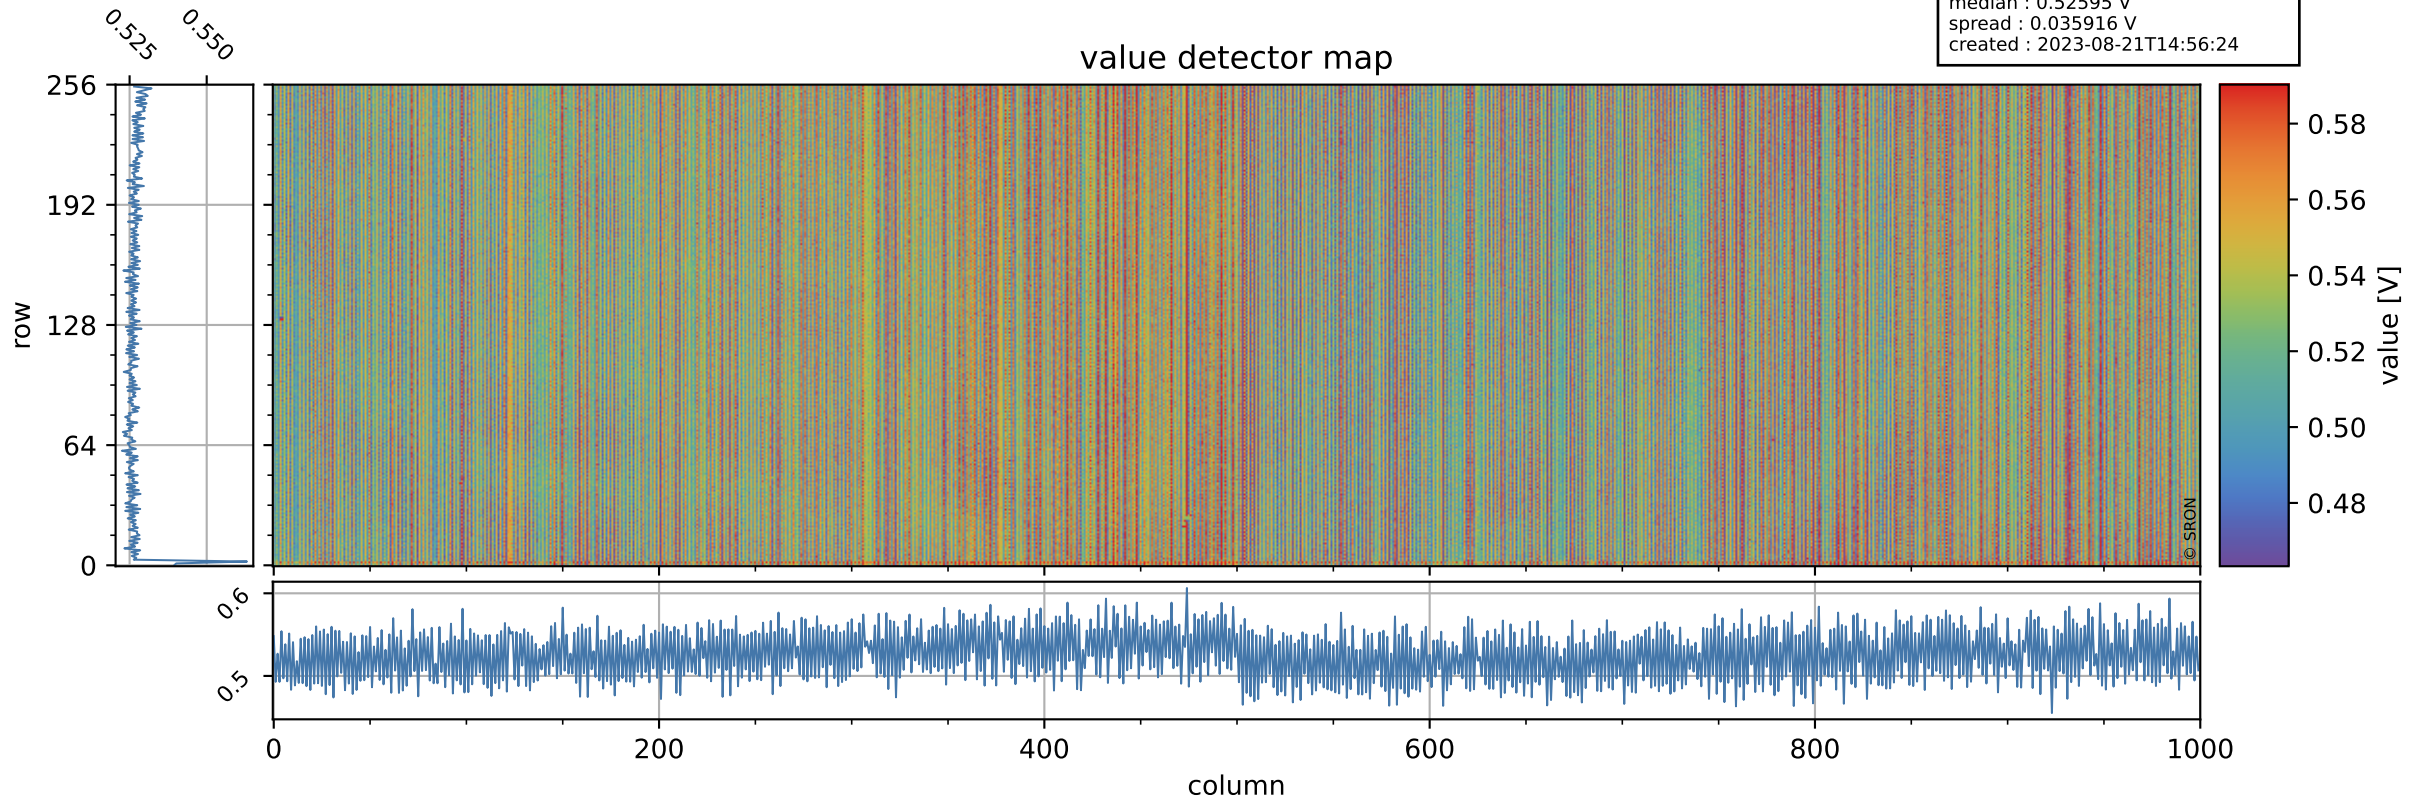

Tropomi SWIR offset (official)

orbits : 19 in [18037, 18082]
coverage : 2021-04-06 / 2021-04-09
median : 0.52595 V
spread : 0.035916 V
created : 2023-08-21T14:56:24

value detector map

Tropomi SWIR offset (official)

orbits : 19 in [18037, 18082]
coverage : 2021-04-06 / 2021-04-09
median : 29.872 μV
spread : 14.992 μV
created : 2023-08-21T14:56:25

Tropomi SWIR offset (official)

orbits : 19 in [18037, 18082]
coverage : 2021-04-06 / 2021-04-09
median : -0.067855 mV
spread : 0.3897 mV
created : 2023-08-21T14:56:25

value compared with SWIR offset CKD

Tropomi SWIR offset (official) ground-tracks of Sentinel-5P

orbits : 19 in [18037, 18082]
coverage : 2021-04-06 / 2021-04-09
created : 2023-08-21T14:56:26

Tropomi SWIR offset (official)

orbits : [2827, 18082]
coverage : 2018-04-30 / 2021-04-09
created : 2023-08-21T14:56:26

trend of detector median & temperatures