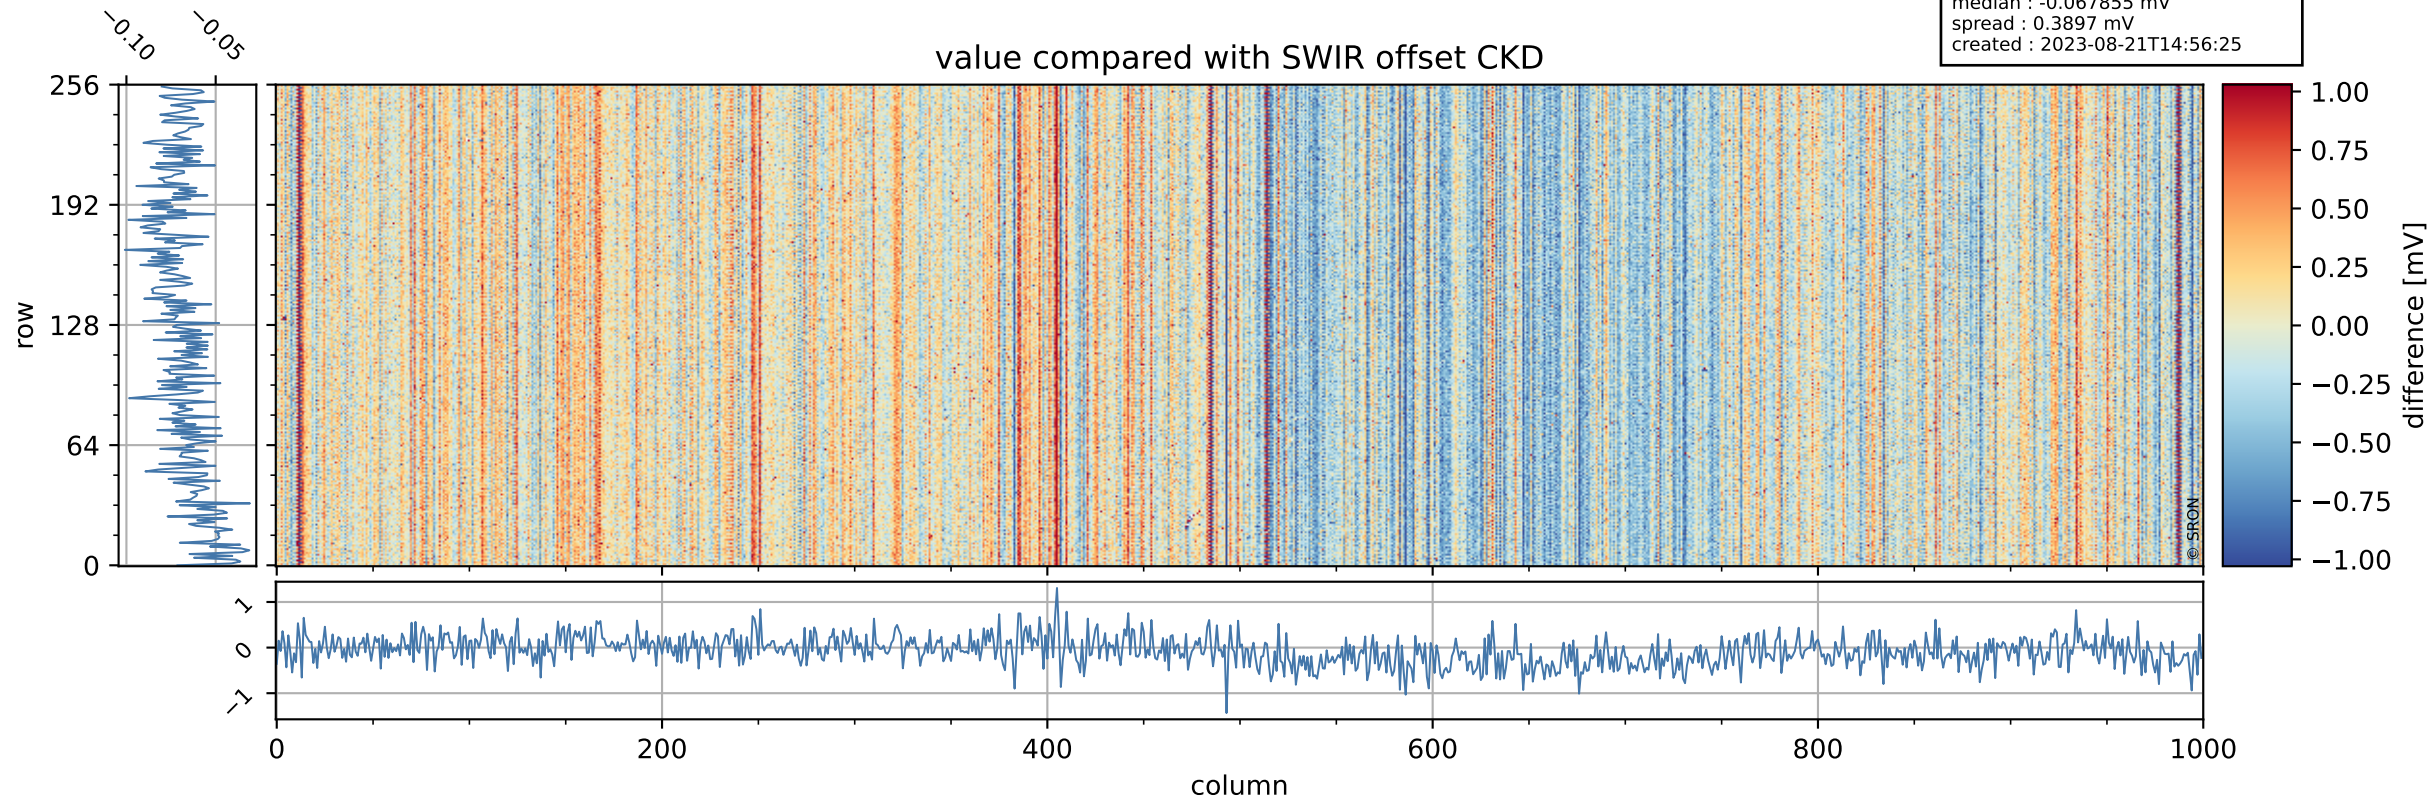

Tropomi SWIR offset (official)

orbits : 19 in [18037, 18082]
coverage : 2021-04-06 / 2021-04-09
median : 0.52595 V
spread : 0.035916 V
created : 2023-08-21T14:56:24

value detector map

Tropomi SWIR offset (official)

orbits : 19 in [18037, 18082]
coverage : 2021-04-06 / 2021-04-09
median : 29.872 μV
spread : 14.992 μV
created : 2023-08-21T14:56:25

Tropomi SWIR offset (official)

orbits : 19 in [18037, 18082]
coverage : 2021-04-06 / 2021-04-09
median : -0.067855 mV
spread : 0.3897 mV
created : 2023-08-21T14:56:25

value compared with SWIR offset CKD

Tropomi SWIR offset (official) ground-tracks of Sentinel-5P

orbits : 19 in [18037, 18082]
coverage : 2021-04-06 / 2021-04-09
created : 2023-08-21T14:56:26

Tropomi SWIR offset (official)

orbits : [2827, 18082]
coverage : 2018-04-30 / 2021-04-09
created : 2023-08-21T14:56:26

trend of detector median & temperatures