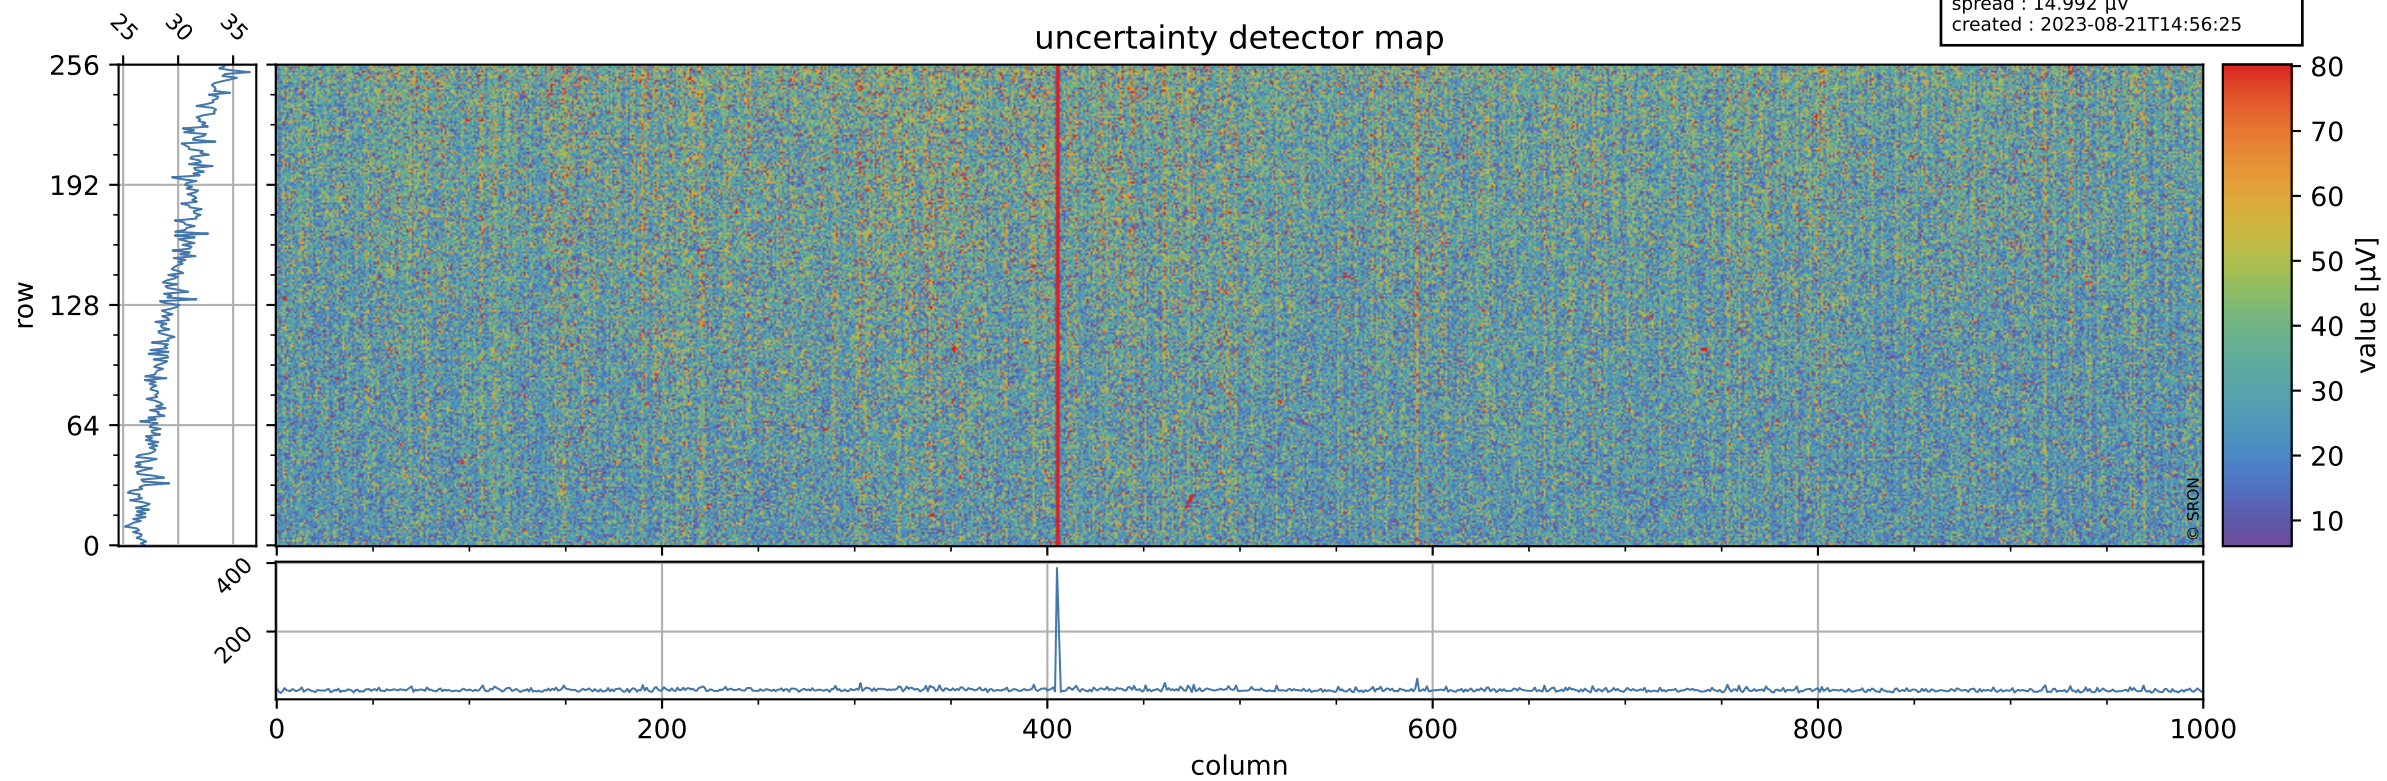

Tropomi SWIR offset (official)

orbits : 19 in [18037, 18082]
coverage : 2021-04-06 / 2021-04-09
median : 0.52595 V
spread : 0.035916 V
created : 2023-08-21T14:56:24

value detector map

Tropomi SWIR offset (official)

orbits : 19 in [18037, 18082]
coverage : 2021-04-06 / 2021-04-09
median : 29.872 μV
spread : 14.992 μV
created : 2023-08-21T14:56:25

Tropomi SWIR offset (official)

orbits : 19 in [18037, 18082]
coverage : 2021-04-06 / 2021-04-09
median : -0.067855 mV
spread : 0.3897 mV
created : 2023-08-21T14:56:25

value compared with SWIR offset CKD

Tropomi SWIR offset (official) ground-tracks of Sentinel-5P

orbits : 19 in [18037, 18082]
coverage : 2021-04-06 / 2021-04-09
created : 2023-08-21T14:56:26

Tropomi SWIR offset (official)

orbits : [2827, 18082]
coverage : 2018-04-30 / 2021-04-09
created : 2023-08-21T14:56:26

trend of detector median & temperatures