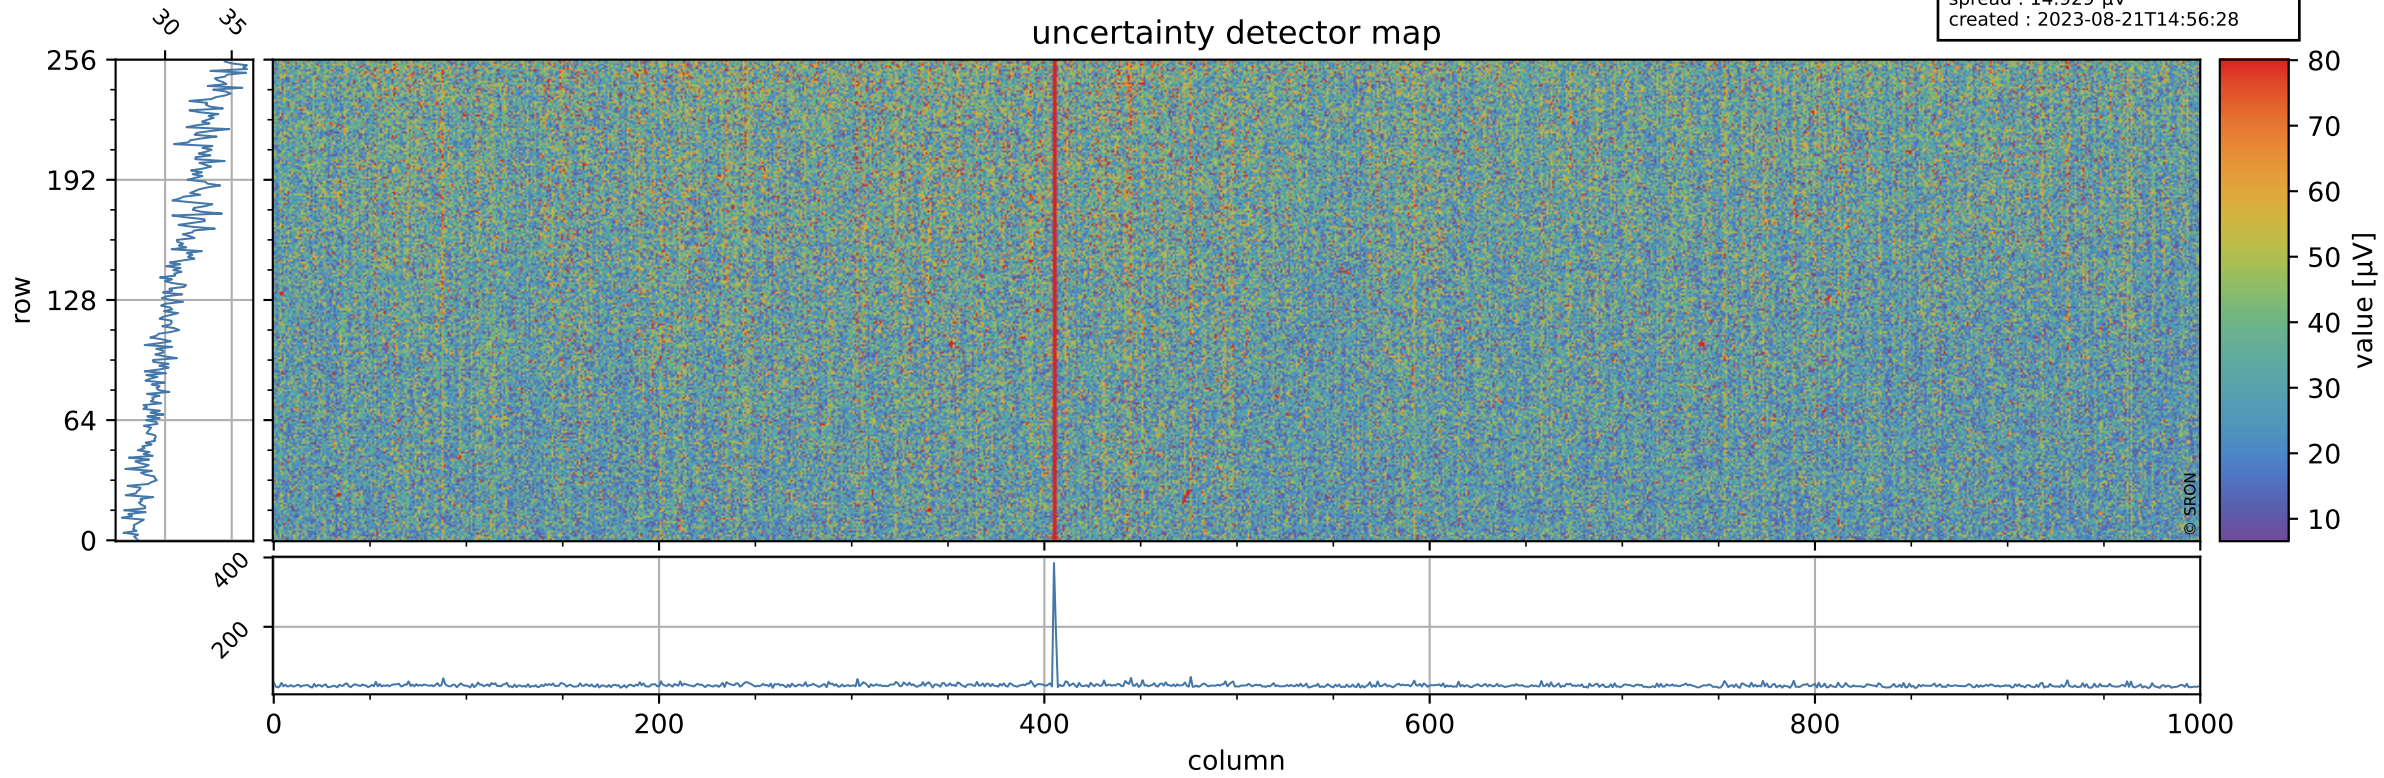

# Tropomi SWIR offset (official)

orbits : 20 in [18052, 18097]  
coverage : 2021-04-07 / 2021-04-10  
median : 0.52595 V  
spread : 0.035915 V  
created : 2023-08-21T14:56:27

## value detector map

# Tropomi SWIR offset (official)

orbits : 20 in [18052, 18097]  
coverage : 2021-04-07 / 2021-04-10  
median : 31.038  $\mu\text{V}$   
spread : 14.929  $\mu\text{V}$   
created : 2023-08-21T14:56:28

# Tropomi SWIR offset (official) ground-tracks of Sentinel-5P

orbits : 20 in [18052, 18097]  
coverage : 2021-04-07 / 2021-04-10  
created : 2023-08-21T14:56:28