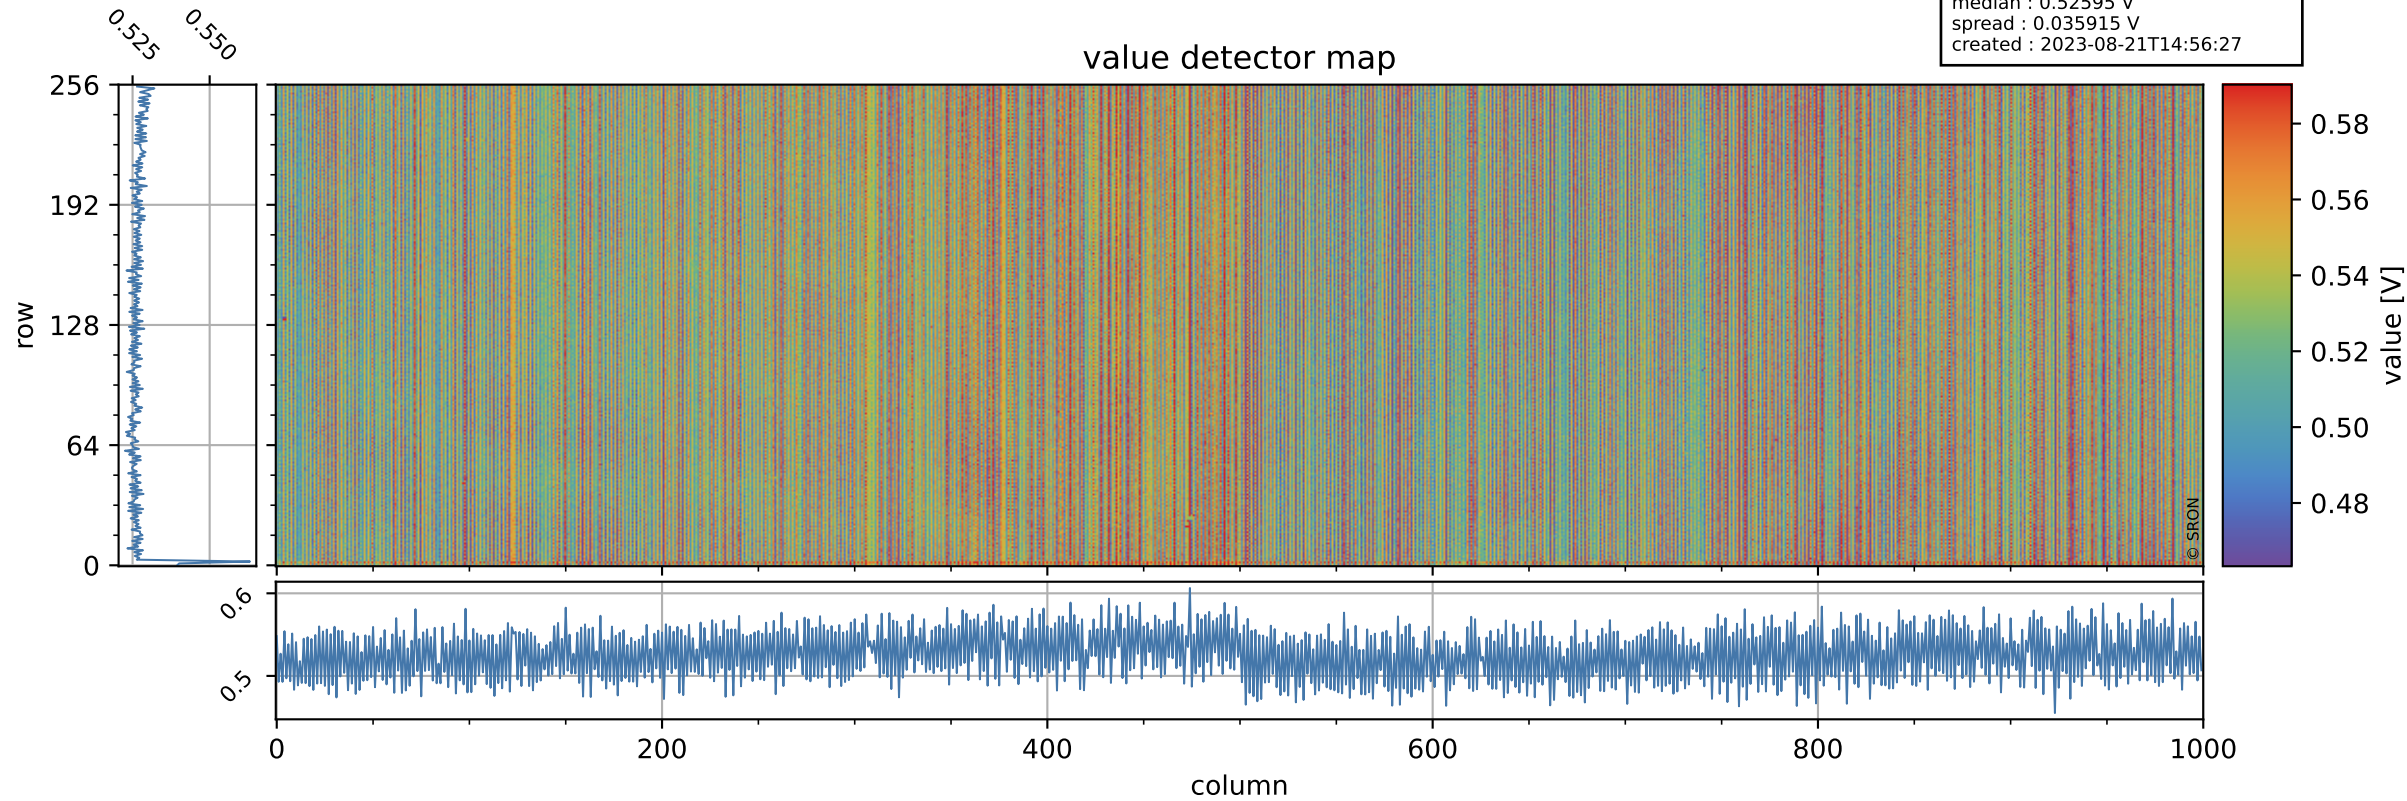

# Tropomi SWIR offset (official)

orbits : 20 in [18052, 18097]  
coverage : 2021-04-07 / 2021-04-10  
median : 0.52595 V  
spread : 0.035915 V  
created : 2023-08-21T14:56:27

## value detector map

# Tropomi SWIR offset (official)

orbits : 20 in [18052, 18097]  
coverage : 2021-04-07 / 2021-04-10  
median : 31.038  $\mu\text{V}$   
spread : 14.929  $\mu\text{V}$   
created : 2023-08-21T14:56:28

# Tropomi SWIR offset (official) ground-tracks of Sentinel-5P

orbits : 20 in [18052, 18097]  
coverage : 2021-04-07 / 2021-04-10  
created : 2023-08-21T14:56:28