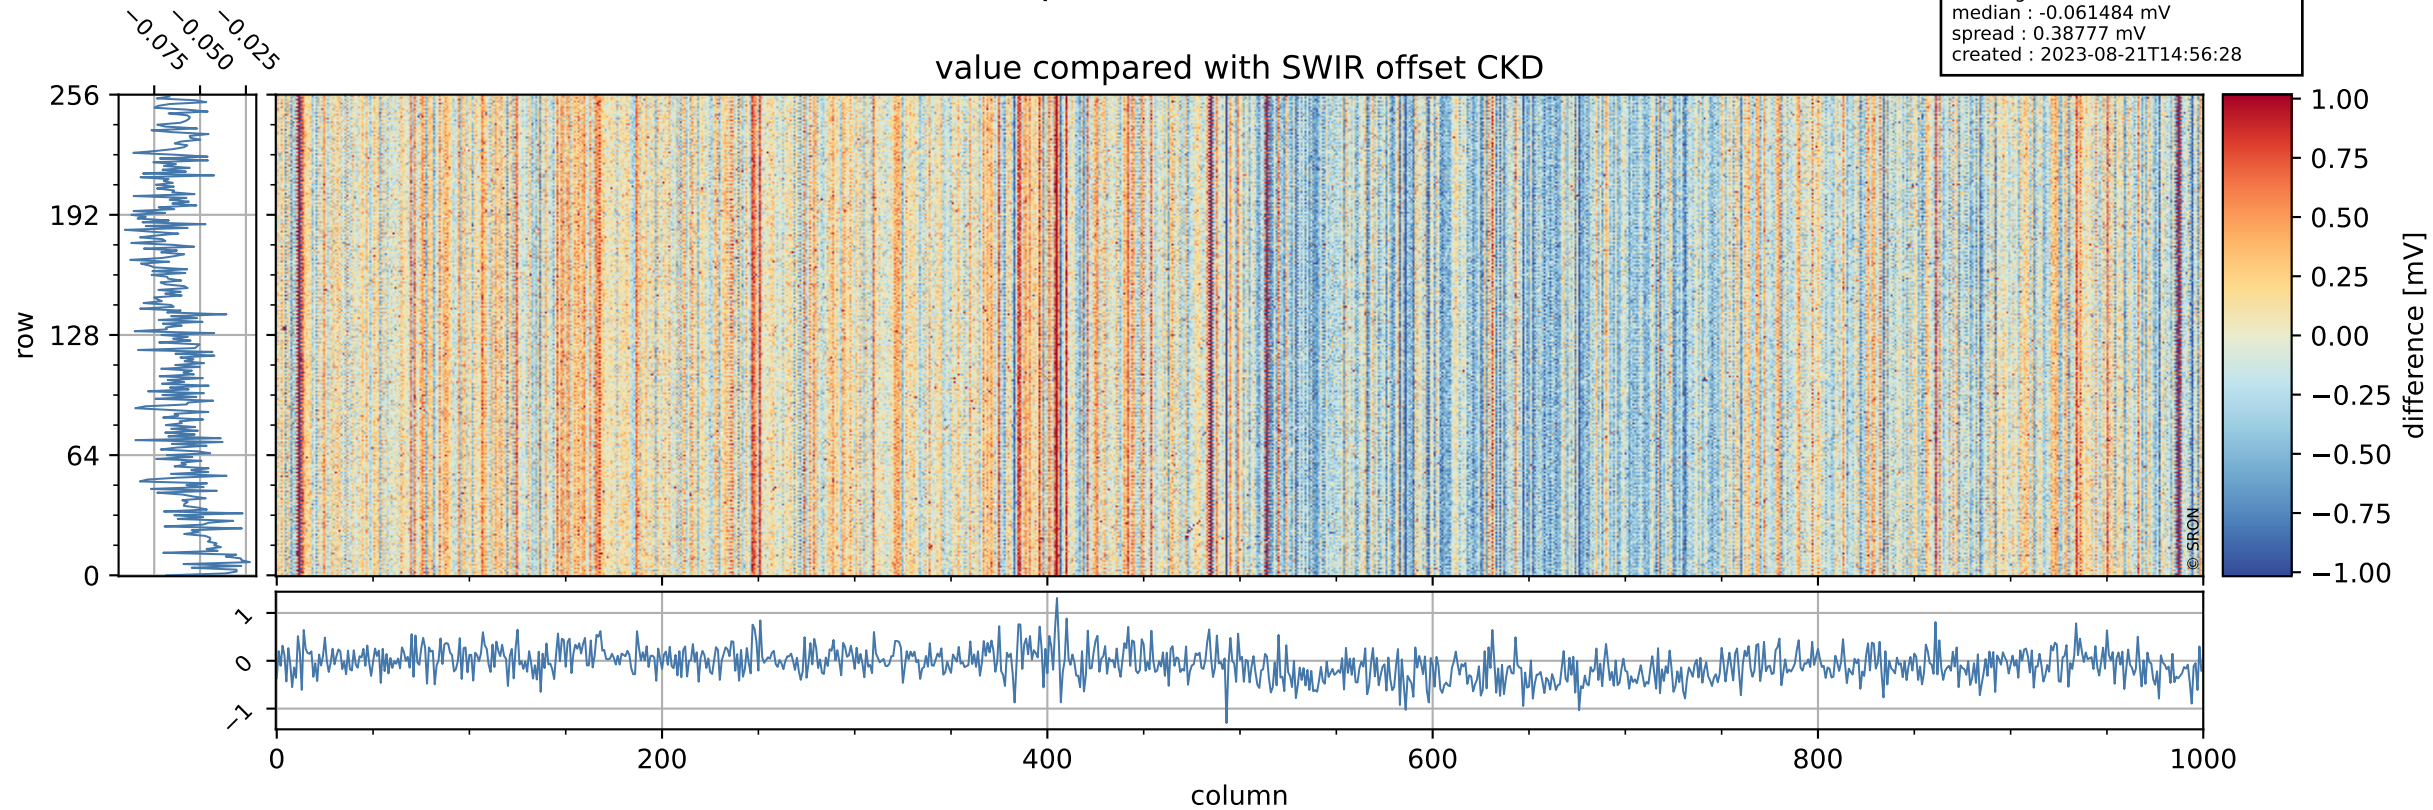

## value detector map

# Tropomi SWIR offset (official)

orbits : 20 in [18052, 18097]  
coverage : 2021-04-07 / 2021-04-10  
median : 31.038  $\mu\text{V}$   
spread : 14.929  $\mu\text{V}$   
created : 2023-08-21T14:56:28

# Tropomi SWIR offset (official)

value compared with SWIR offset CKD

orbits : 20 in [18052, 18097]  
coverage : 2021-04-07 / 2021-04-10  
median : -0.061484 mV  
spread : 0.38777 mV  
created : 2023-08-21T14:56:28

# Tropomi SWIR offset (official) ground-tracks of Sentinel-5P

orbits : 20 in [18052, 18097]  
coverage : 2021-04-07 / 2021-04-10  
created : 2023-08-21T14:56:28