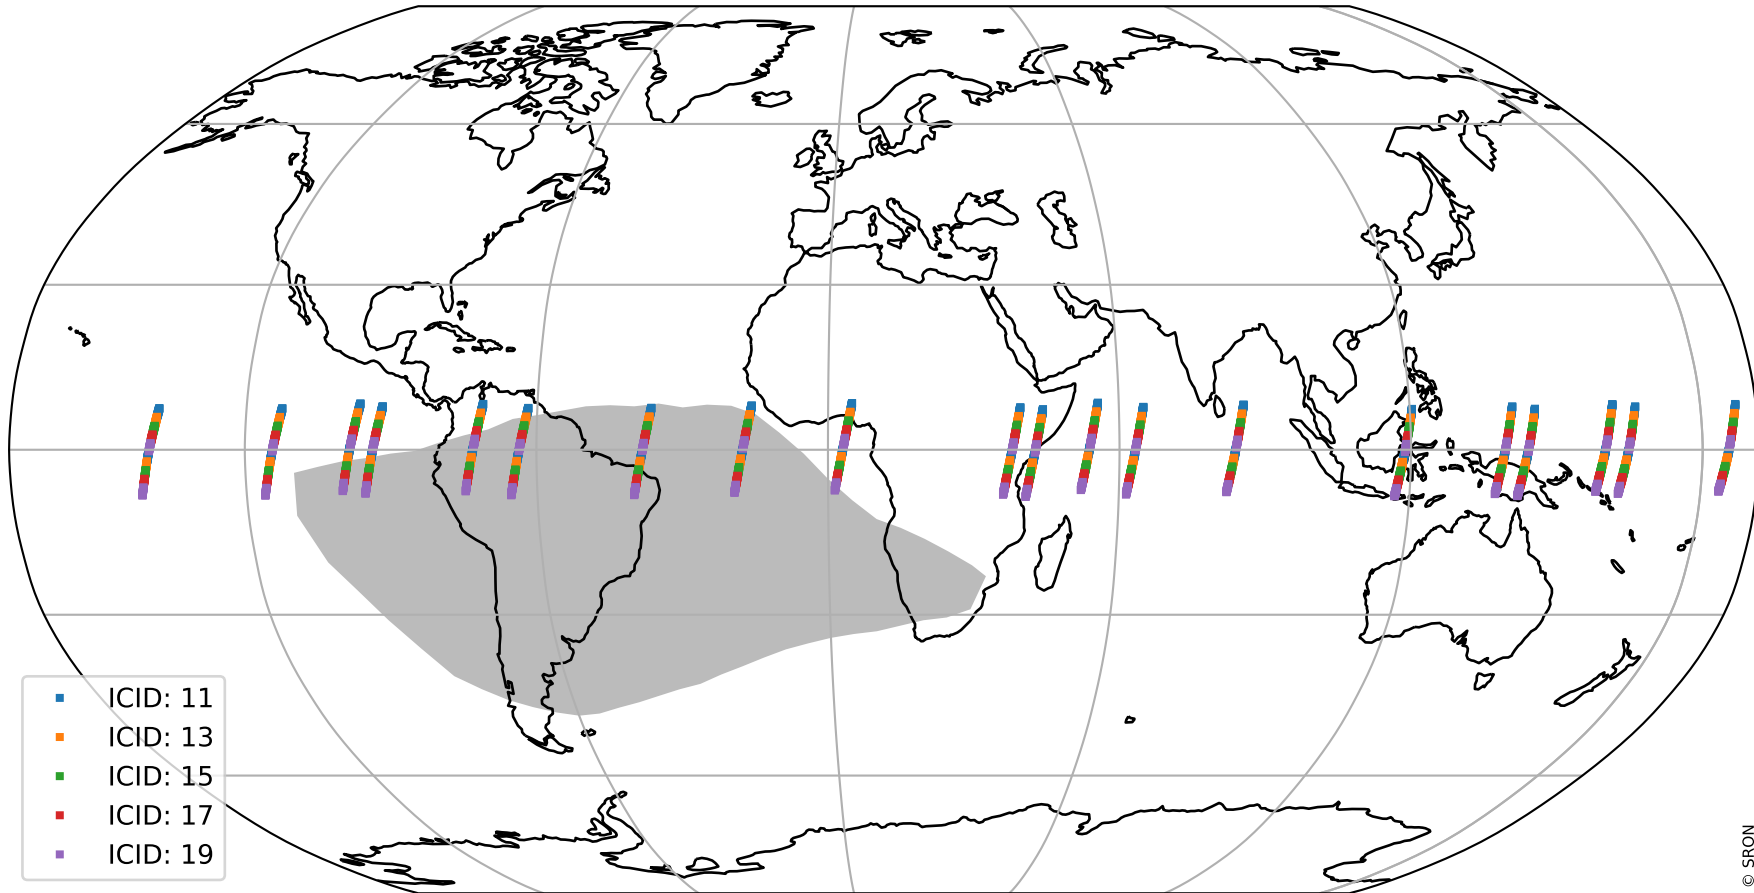

# Tropomi SWIR offset (official)

orbits : 20 in [18052, 18097]  
coverage : 2021-04-07 / 2021-04-10  
median : 31.038  $\mu\text{V}$   
spread : 14.929  $\mu\text{V}$   
created : 2023-08-21T14:56:28

# Tropomi SWIR offset (official)

value compared with SWIR offset CKD

orbits : 20 in [18052, 18097]  
coverage : 2021-04-07 / 2021-04-10  
median : -0.061484 mV  
spread : 0.38777 mV  
created : 2023-08-21T14:56:28

# Tropomi SWIR offset (official) ground-tracks of Sentinel-5P

orbits : 20 in [18052, 18097]  
coverage : 2021-04-07 / 2021-04-10  
created : 2023-08-21T14:56:28

# Tropomi SWIR offset (official)

orbits : [2827, 18097]  
coverage : 2018-04-30 / 2021-04-10  
created : 2023-08-21T14:56:29