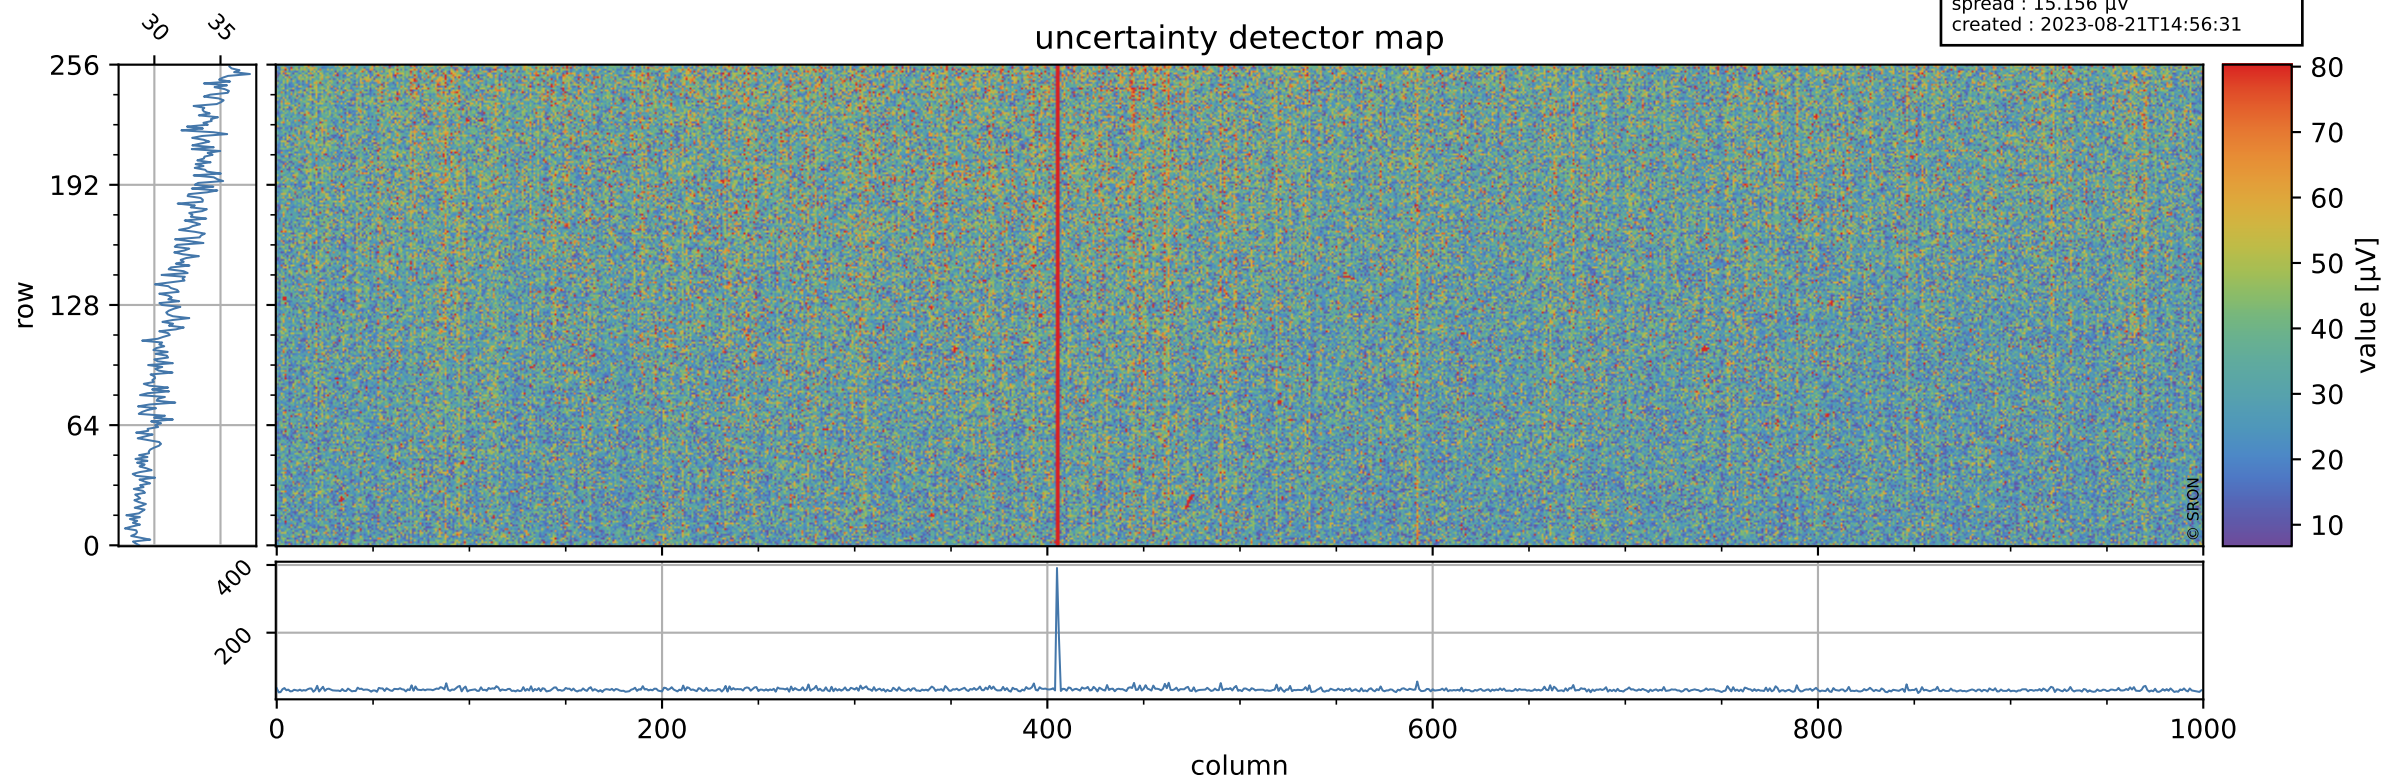

# Tropomi SWIR offset (official)

orbits : 19 in [18067, 18112]  
coverage : 2021-04-09 / 2021-04-12  
median : 0.52595 V  
spread : 0.035915 V  
created : 2023-08-21T14:56:30

## value detector map

# Tropomi SWIR offset (official)

orbits : 19 in [18067, 18112]  
coverage : 2021-04-09 / 2021-04-12  
median : 31.84  $\mu\text{V}$   
spread : 15.156  $\mu\text{V}$   
created : 2023-08-21T14:56:31

# Tropomi SWIR offset (official) ground-tracks of Sentinel-5P

orbits : 19 in [18067, 18112]  
coverage : 2021-04-09 / 2021-04-12  
created : 2023-08-21T14:56:32