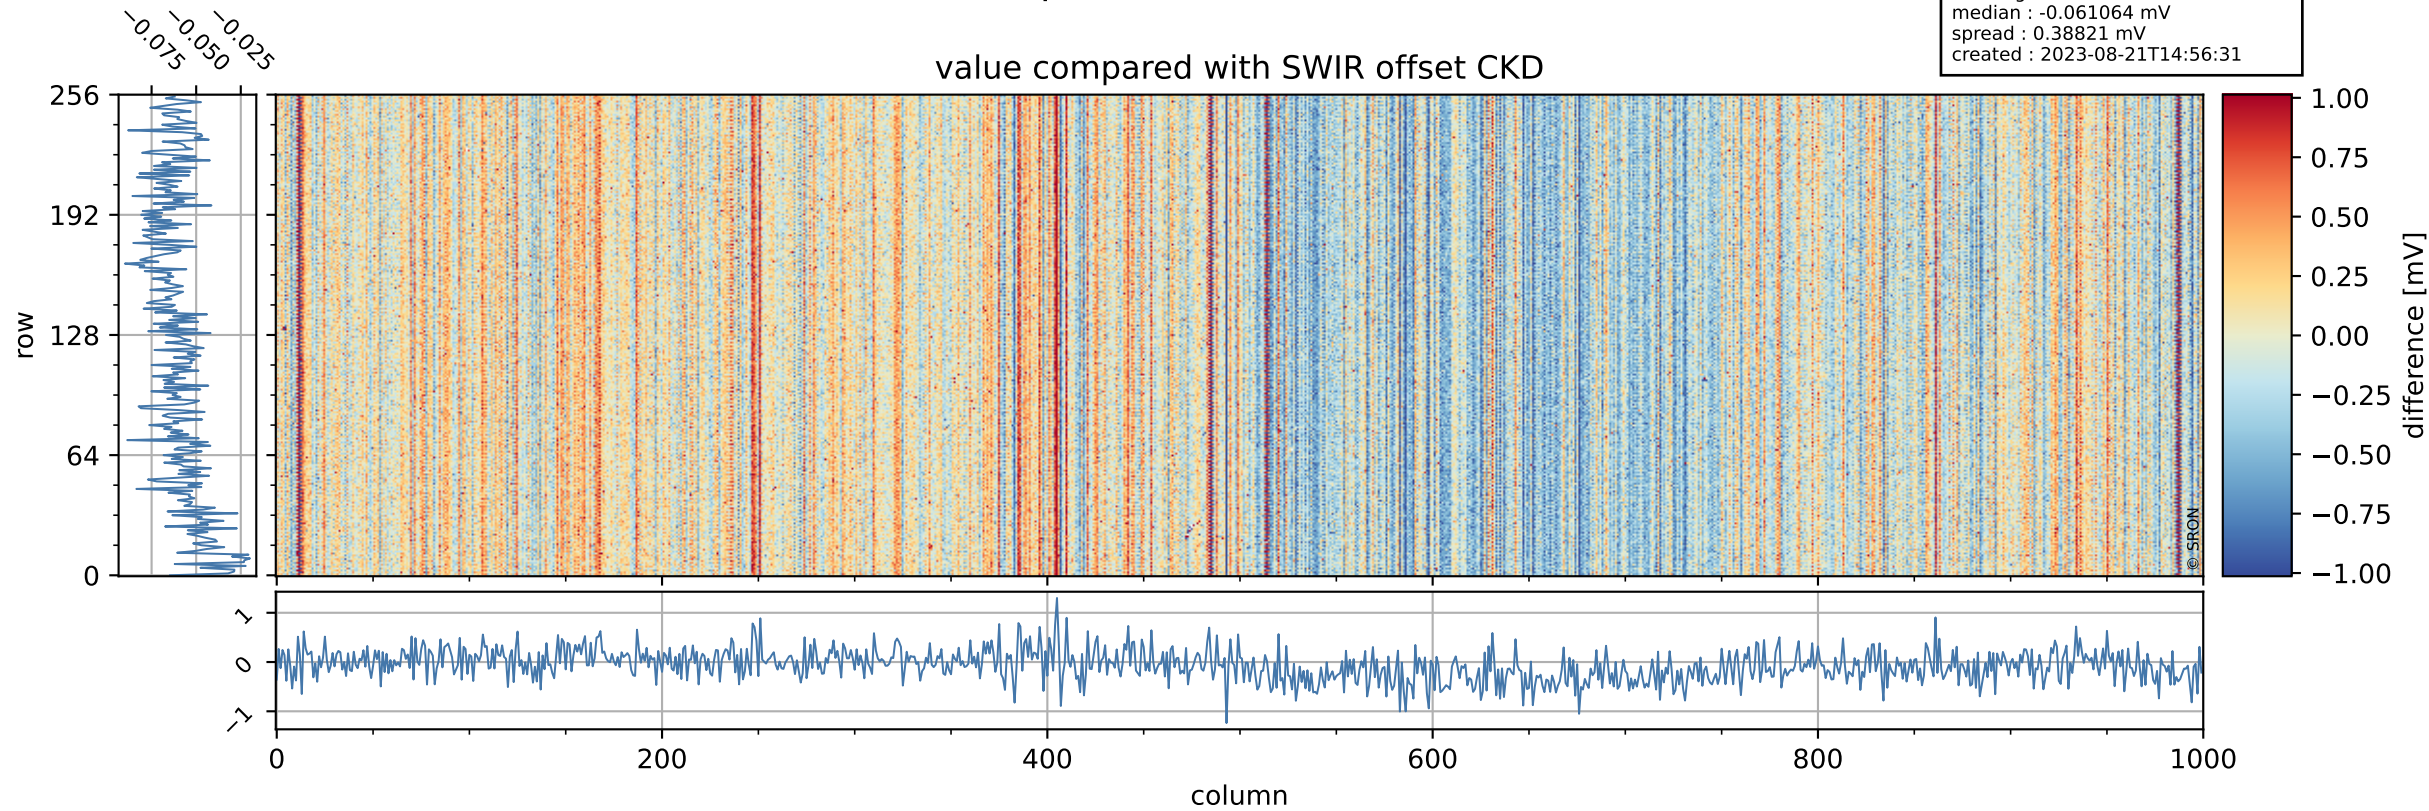

## value detector map

# Tropomi SWIR offset (official)

orbits : 19 in [18067, 18112]  
coverage : 2021-04-09 / 2021-04-12  
median : 31.84  $\mu\text{V}$   
spread : 15.156  $\mu\text{V}$   
created : 2023-08-21T14:56:31

# Tropomi SWIR offset (official)

orbits : 19 in [18067, 18112]  
coverage : 2021-04-09 / 2021-04-12  
median : -0.061064 mV  
spread : 0.38821 mV  
created : 2023-08-21T14:56:31

value compared with SWIR offset CKD

# Tropomi SWIR offset (official) ground-tracks of Sentinel-5P

orbits : 19 in [18067, 18112]  
coverage : 2021-04-09 / 2021-04-12  
created : 2023-08-21T14:56:32