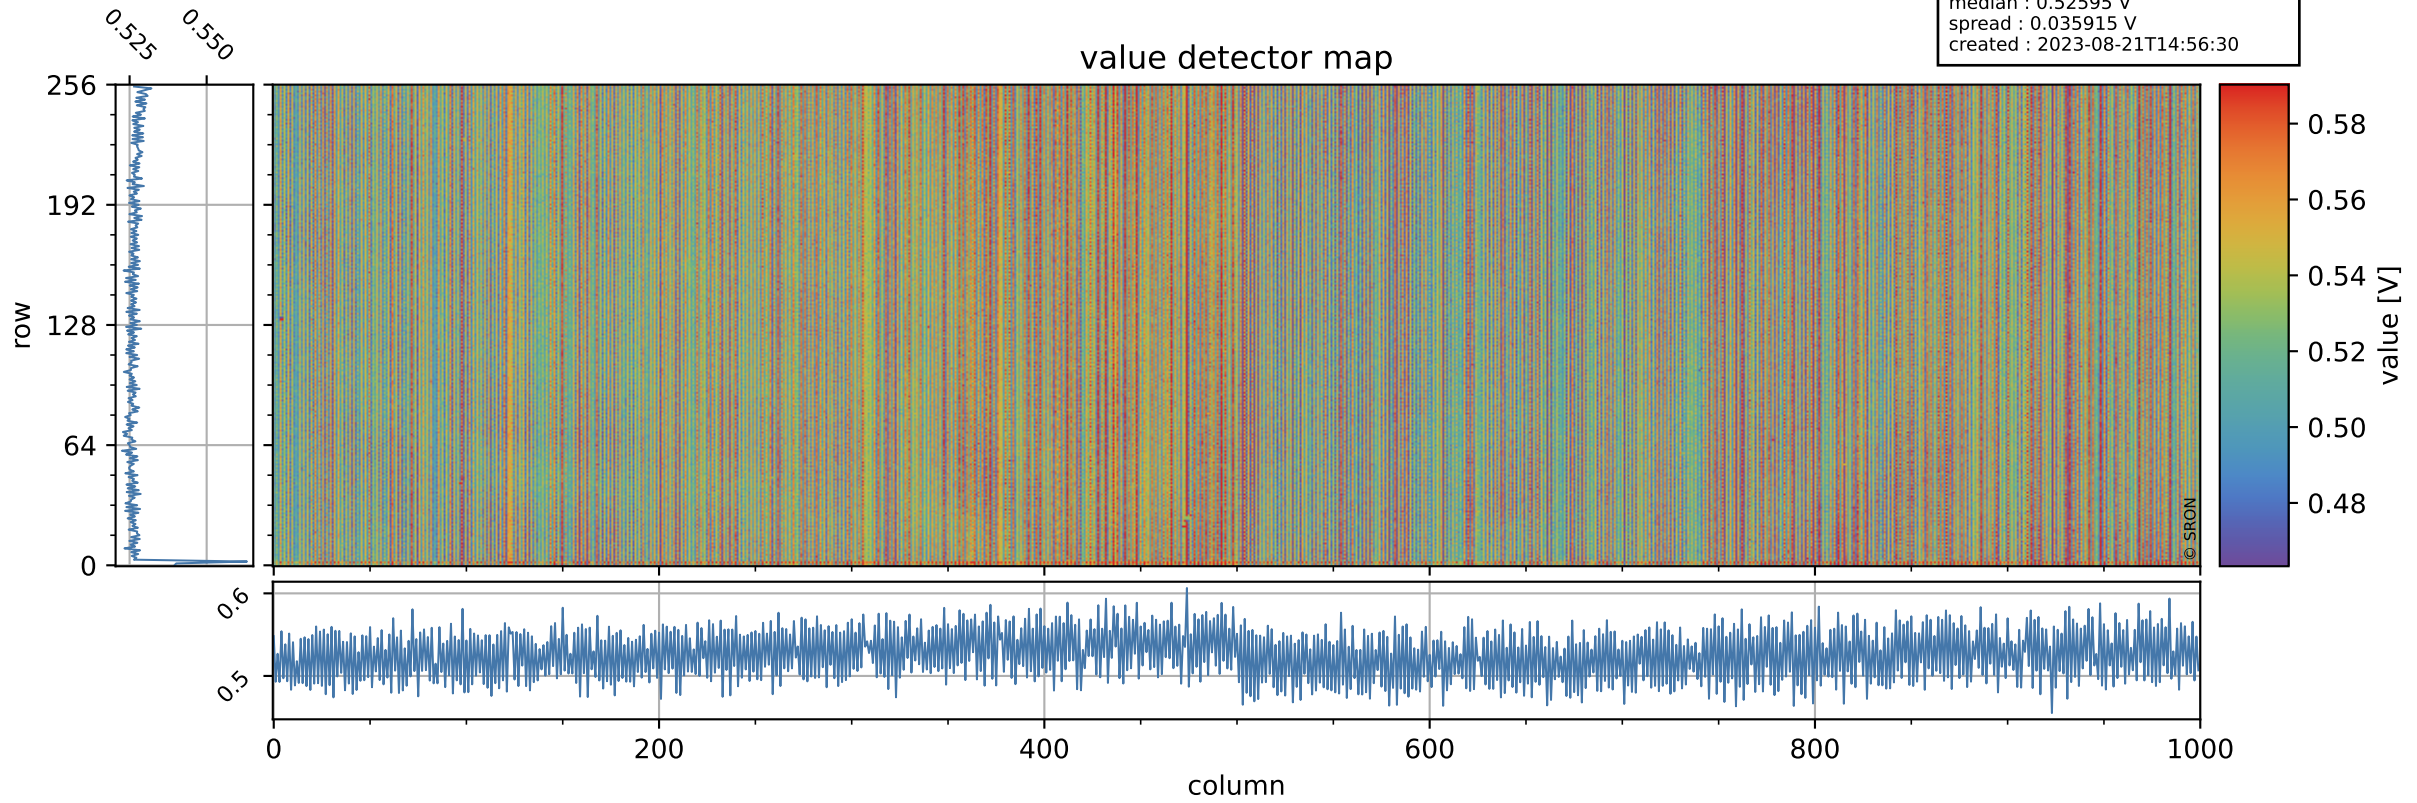

# Tropomi SWIR offset (official)

orbits : 19 in [18067, 18112]  
coverage : 2021-04-09 / 2021-04-12  
median : 0.52595 V  
spread : 0.035915 V  
created : 2023-08-21T14:56:30

## value detector map

# Tropomi SWIR offset (official)

orbits : 19 in [18067, 18112]  
coverage : 2021-04-09 / 2021-04-12  
median : 31.84  $\mu\text{V}$   
spread : 15.156  $\mu\text{V}$   
created : 2023-08-21T14:56:31

# Tropomi SWIR offset (official) ground-tracks of Sentinel-5P

orbits : 19 in [18067, 18112]  
coverage : 2021-04-09 / 2021-04-12  
created : 2023-08-21T14:56:32