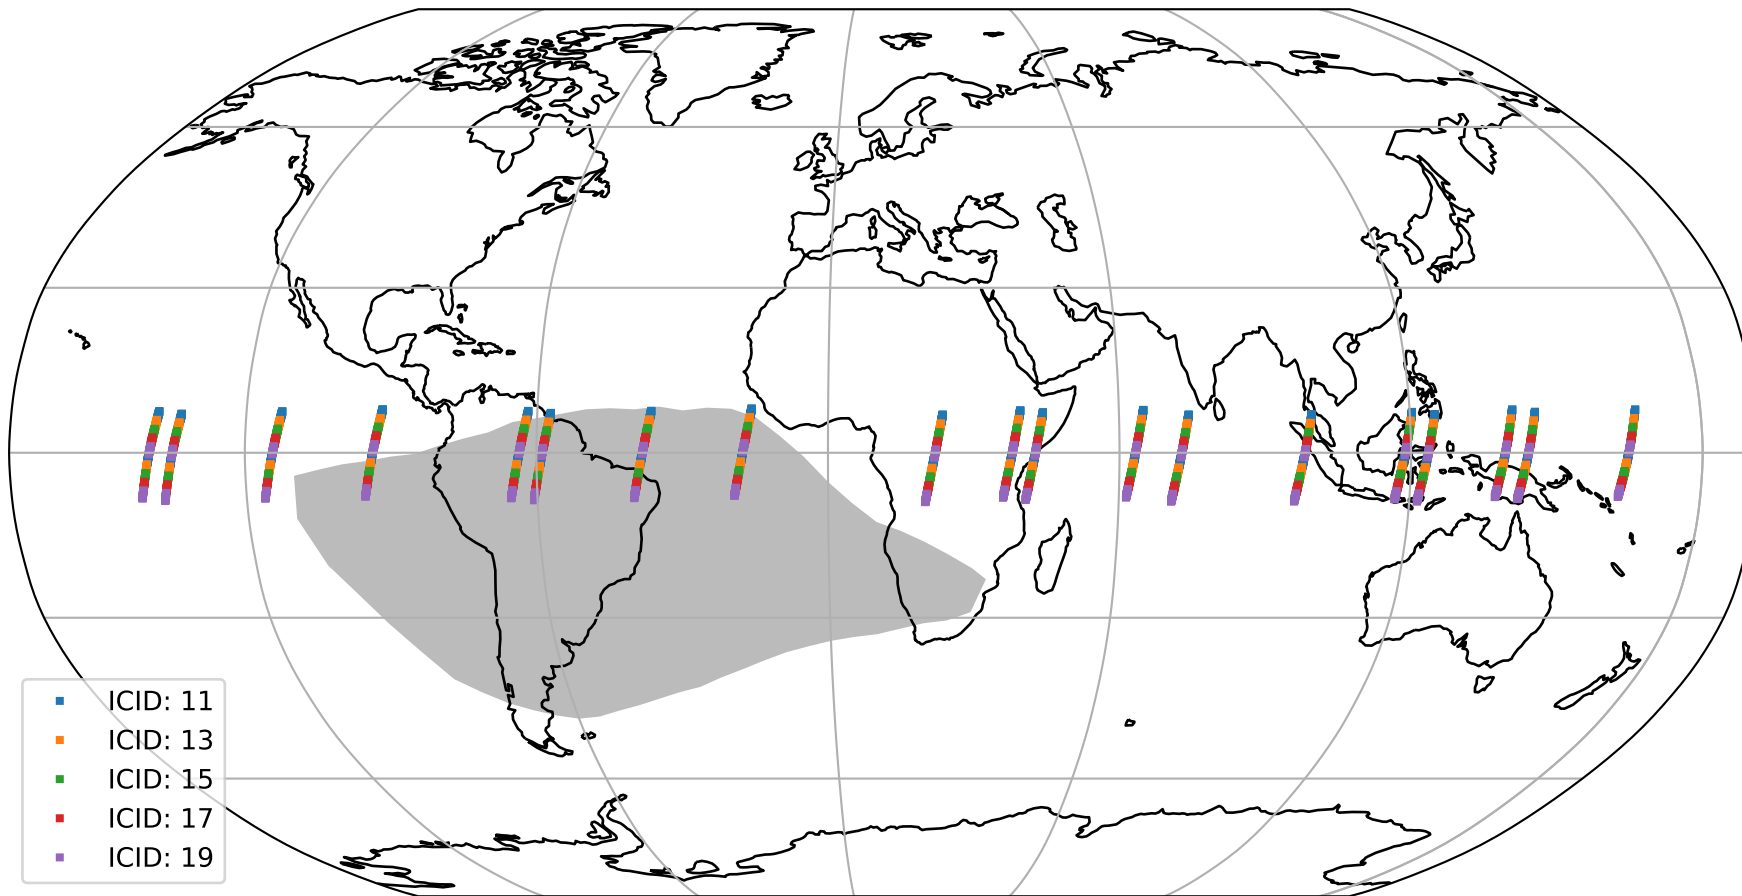

# Tropomi SWIR offset (official)

orbits : 19 in [18067, 18112]  
coverage : 2021-04-09 / 2021-04-12  
median : 31.84  $\mu\text{V}$   
spread : 15.156  $\mu\text{V}$   
created : 2023-08-21T14:56:31

# Tropomi SWIR offset (official)

orbits : 19 in [18067, 18112]  
coverage : 2021-04-09 / 2021-04-12  
median : -0.061064 mV  
spread : 0.38821 mV  
created : 2023-08-21T14:56:31

value compared with SWIR offset CKD

# Tropomi SWIR offset (official) ground-tracks of Sentinel-5P

orbits : 19 in [18067, 18112]  
coverage : 2021-04-09 / 2021-04-12  
created : 2023-08-21T14:56:32

# Tropomi SWIR offset (official)

orbits : [2827, 18112]  
coverage : 2018-04-30 / 2021-04-12  
created : 2023-08-21T14:56:32