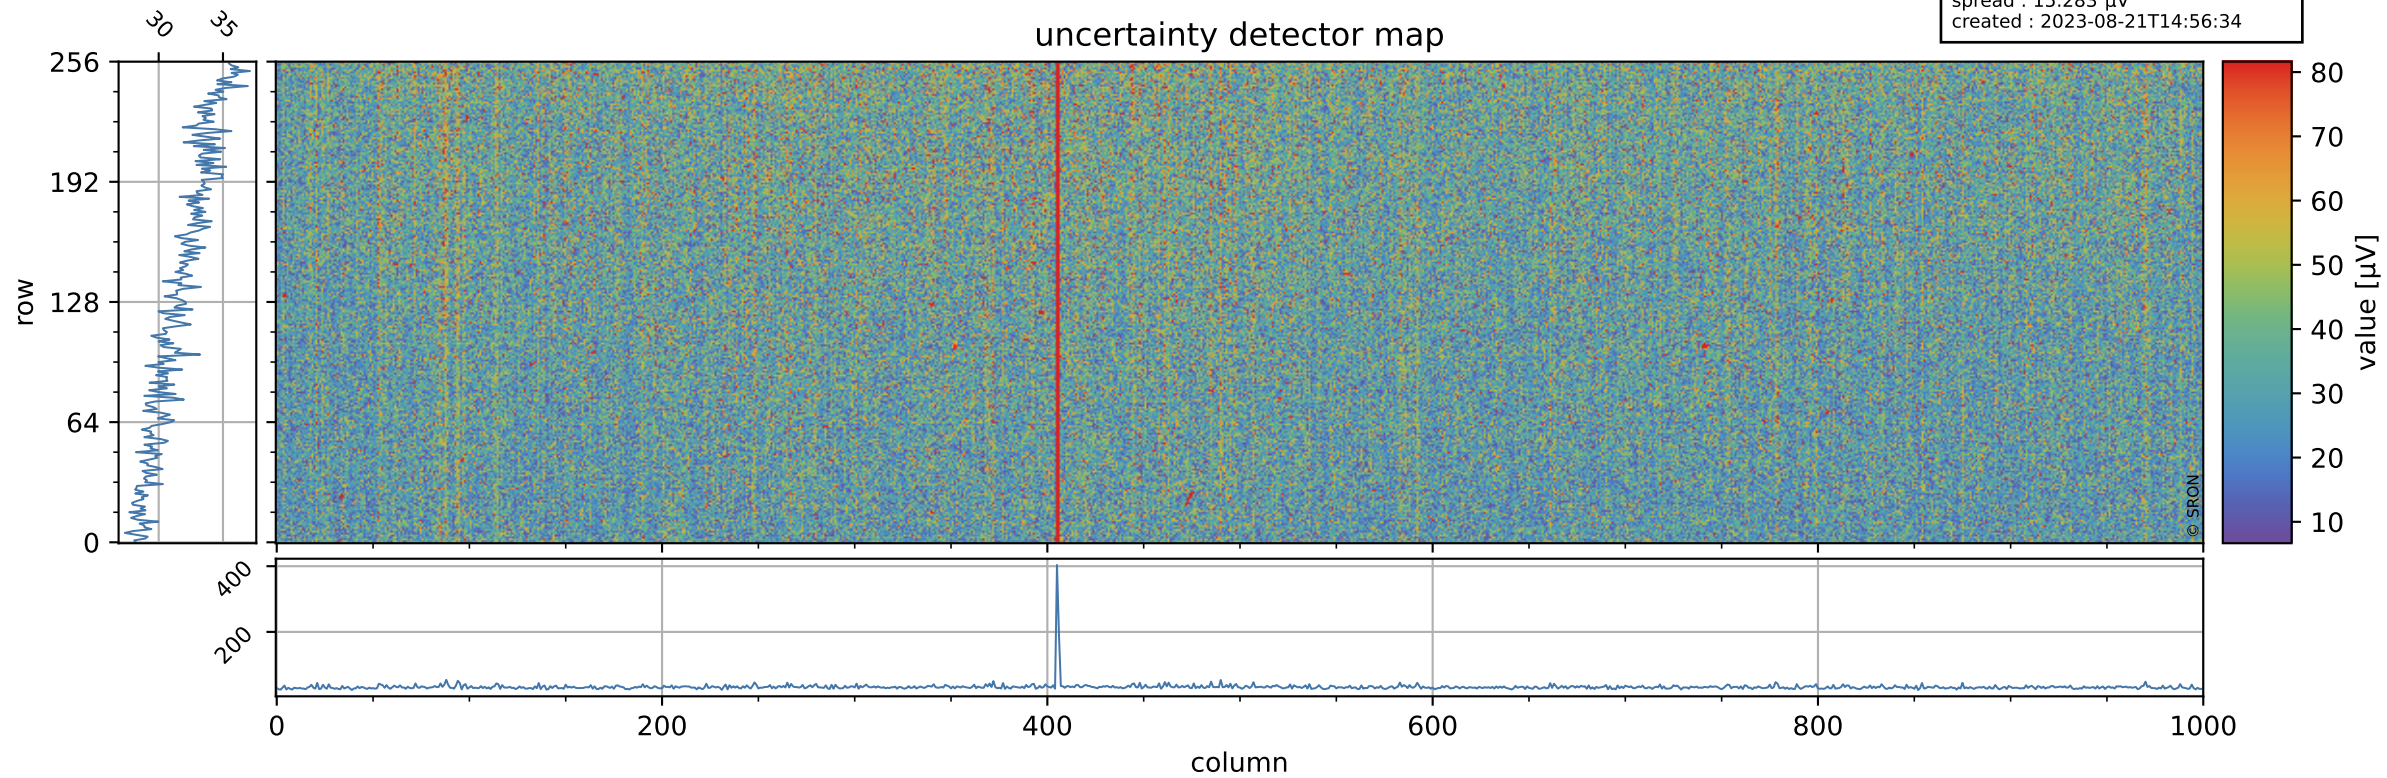

Tropomi SWIR offset (official)

orbits : 20 in [18082, 18127]
coverage : 2021-04-10 / 2021-04-13
median : 0.52595 V
spread : 0.035917 V
created : 2023-08-21T14:56:34

value detector map

Tropomi SWIR offset (official)

orbits : 20 in [18082, 18127]
coverage : 2021-04-10 / 2021-04-13
median : 31.874 μV
spread : 15.283 μV
created : 2023-08-21T14:56:34

Tropomi SWIR offset (official)

orbits : 20 in [18082, 18127]
coverage : 2021-04-10 / 2021-04-13
median : -0.060866 mV
spread : 0.38838 mV
created : 2023-08-21T14:56:34

value compared with SWIR offset CKD

Tropomi SWIR offset (official) ground-tracks of Sentinel-5P

orbits : 20 in [18082, 18127]
coverage : 2021-04-10 / 2021-04-13
created : 2023-08-21T14:56:35

Tropomi SWIR offset (official)

orbits : [2827, 18127]
coverage : 2018-04-30 / 2021-04-13
created : 2023-08-21T14:56:35

trend of detector median & temperatures