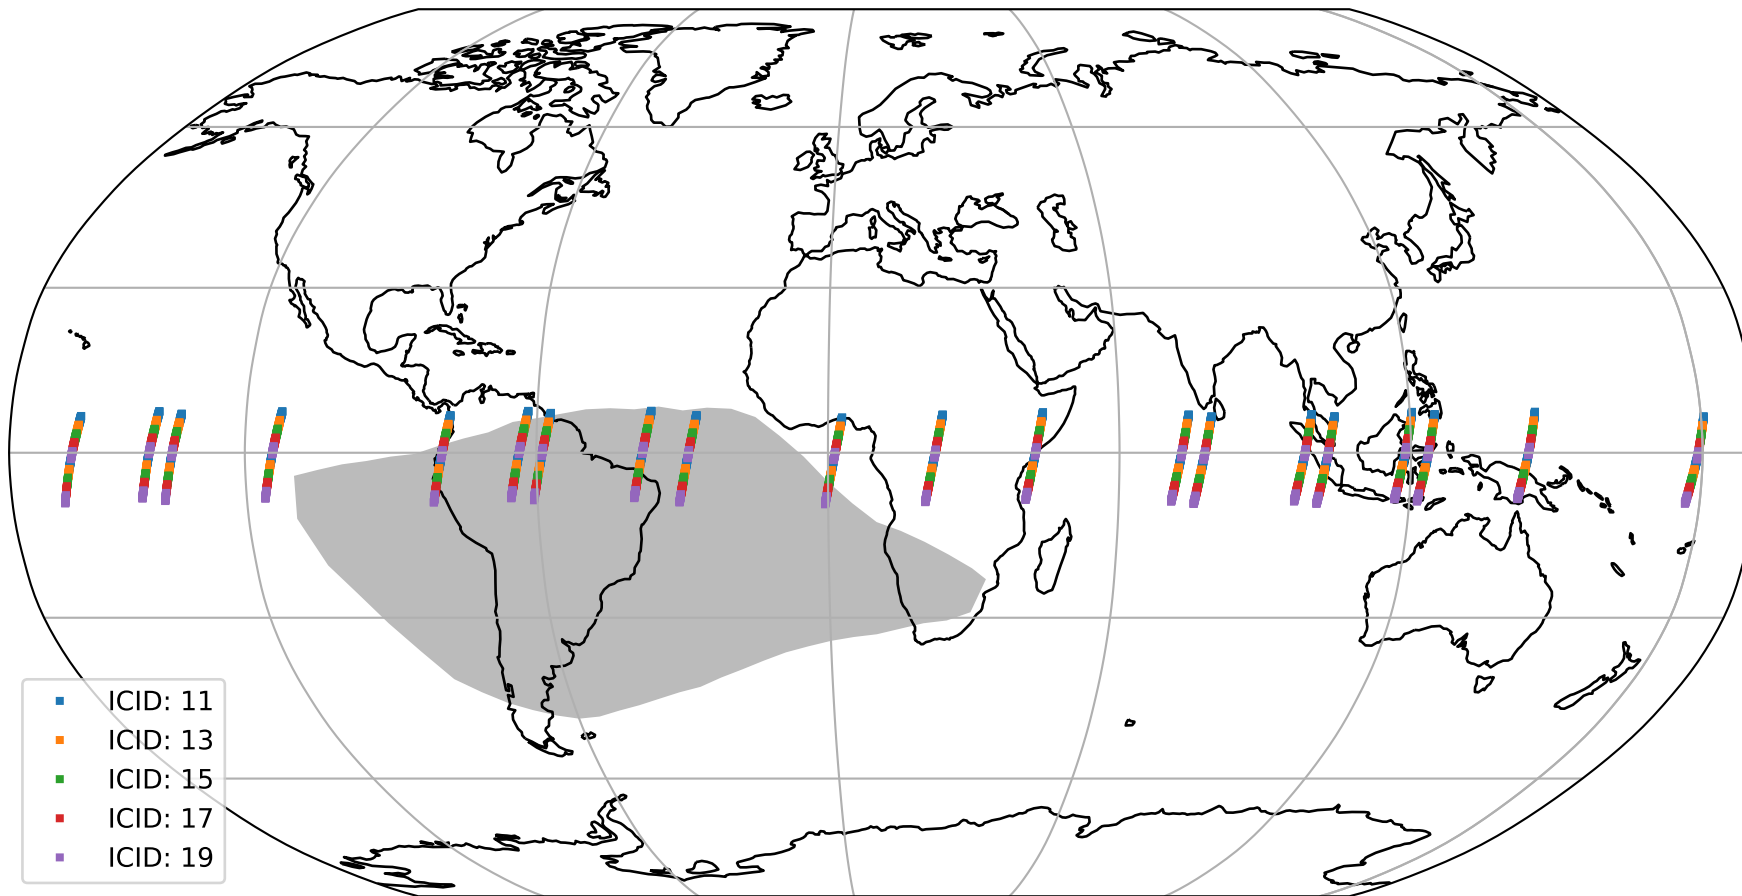

Tropomi SWIR offset (official)

orbits : 20 in [18082, 18127]
coverage : 2021-04-10 / 2021-04-13
median : 0.52595 V
spread : 0.035917 V
created : 2023-08-21T14:56:34

value detector map

Tropomi SWIR offset (official)

orbits : 20 in [18082, 18127]
coverage : 2021-04-10 / 2021-04-13
median : 31.874 μV
spread : 15.283 μV
created : 2023-08-21T14:56:34

Tropomi SWIR offset (official)

orbits : 20 in [18082, 18127]
coverage : 2021-04-10 / 2021-04-13
median : -0.060866 mV
spread : 0.38838 mV
created : 2023-08-21T14:56:34

value compared with SWIR offset CKD

Tropomi SWIR offset (official) ground-tracks of Sentinel-5P

orbits : 20 in [18082, 18127]
coverage : 2021-04-10 / 2021-04-13
created : 2023-08-21T14:56:35

Tropomi SWIR offset (official)

orbits : [2827, 18127]
coverage : 2018-04-30 / 2021-04-13
created : 2023-08-21T14:56:35

trend of detector median & temperatures