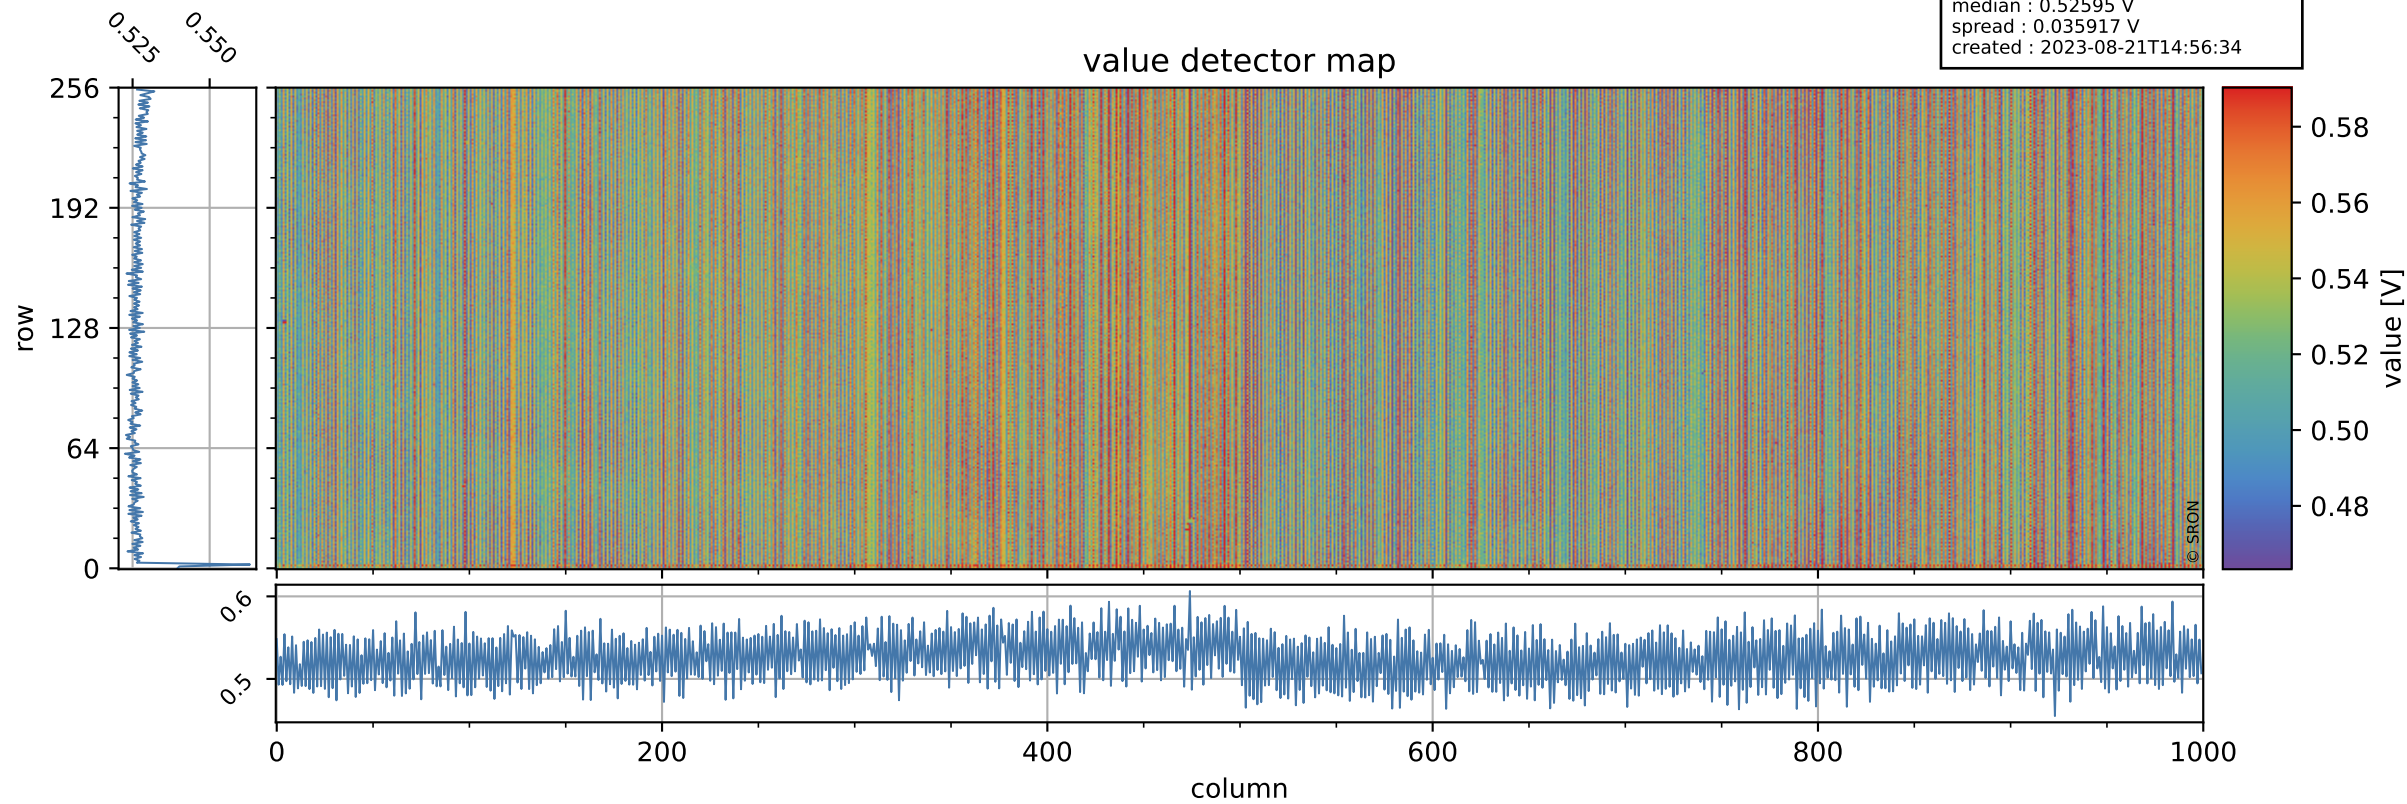

Tropomi SWIR offset (official)

orbits : 20 in [18082, 18127]
coverage : 2021-04-10 / 2021-04-13
median : 0.52595 V
spread : 0.035917 V
created : 2023-08-21T14:56:34

value detector map

Tropomi SWIR offset (official)

orbits : 20 in [18082, 18127]
coverage : 2021-04-10 / 2021-04-13
median : 31.874 μV
spread : 15.283 μV
created : 2023-08-21T14:56:34

Tropomi SWIR offset (official)

orbits : 20 in [18082, 18127]
coverage : 2021-04-10 / 2021-04-13
median : -0.060866 mV
spread : 0.38838 mV
created : 2023-08-21T14:56:34

value compared with SWIR offset CKD

Tropomi SWIR offset (official) ground-tracks of Sentinel-5P

orbits : 20 in [18082, 18127]
coverage : 2021-04-10 / 2021-04-13
created : 2023-08-21T14:56:35

Tropomi SWIR offset (official)

orbits : [2827, 18127]
coverage : 2018-04-30 / 2021-04-13
created : 2023-08-21T14:56:35

trend of detector median & temperatures