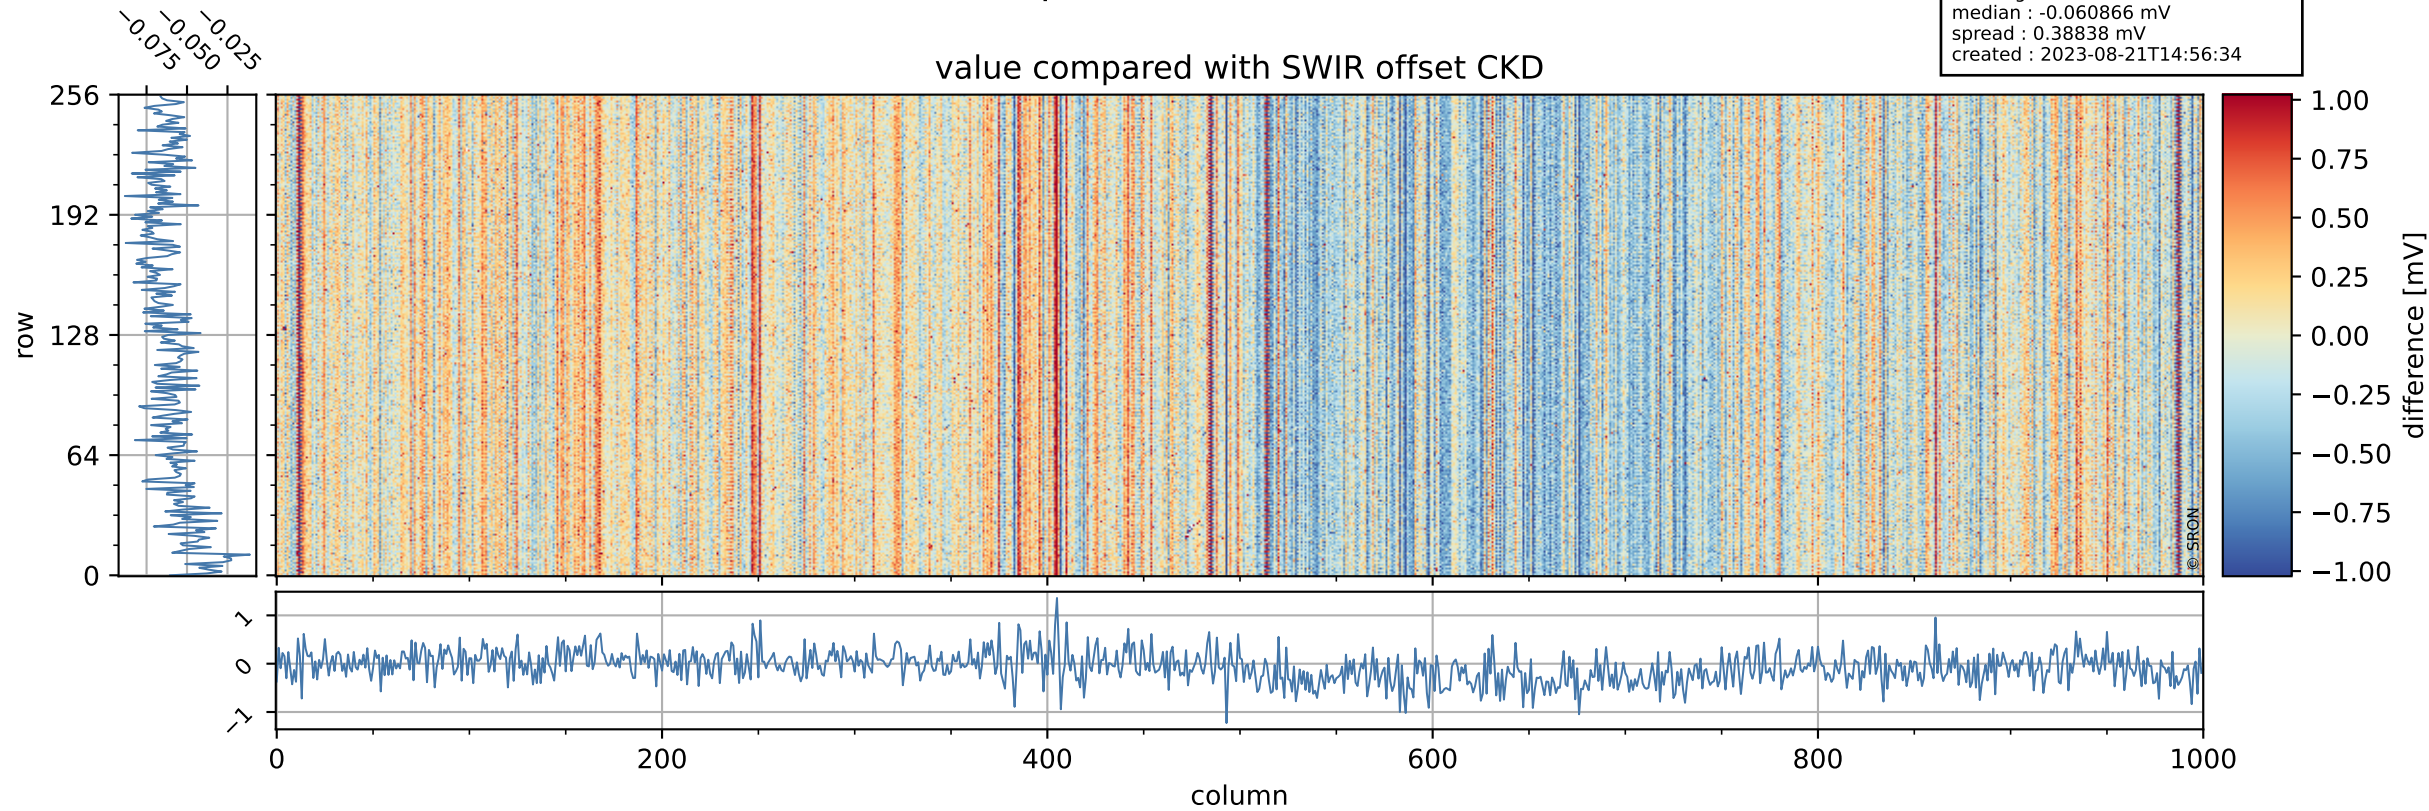

Tropomi SWIR offset (official)

orbits : 20 in [18082, 18127]
coverage : 2021-04-10 / 2021-04-13
median : 0.52595 V
spread : 0.035917 V
created : 2023-08-21T14:56:34

value detector map

Tropomi SWIR offset (official)

orbits : 20 in [18082, 18127]
coverage : 2021-04-10 / 2021-04-13
median : 31.874 μV
spread : 15.283 μV
created : 2023-08-21T14:56:34

Tropomi SWIR offset (official)

orbits : 20 in [18082, 18127]
coverage : 2021-04-10 / 2021-04-13
median : -0.060866 mV
spread : 0.38838 mV
created : 2023-08-21T14:56:34

value compared with SWIR offset CKD

Tropomi SWIR offset (official) ground-tracks of Sentinel-5P

orbits : 20 in [18082, 18127]
coverage : 2021-04-10 / 2021-04-13
created : 2023-08-21T14:56:35

Tropomi SWIR offset (official)

orbits : [2827, 18127]
coverage : 2018-04-30 / 2021-04-13
created : 2023-08-21T14:56:35

trend of detector median & temperatures