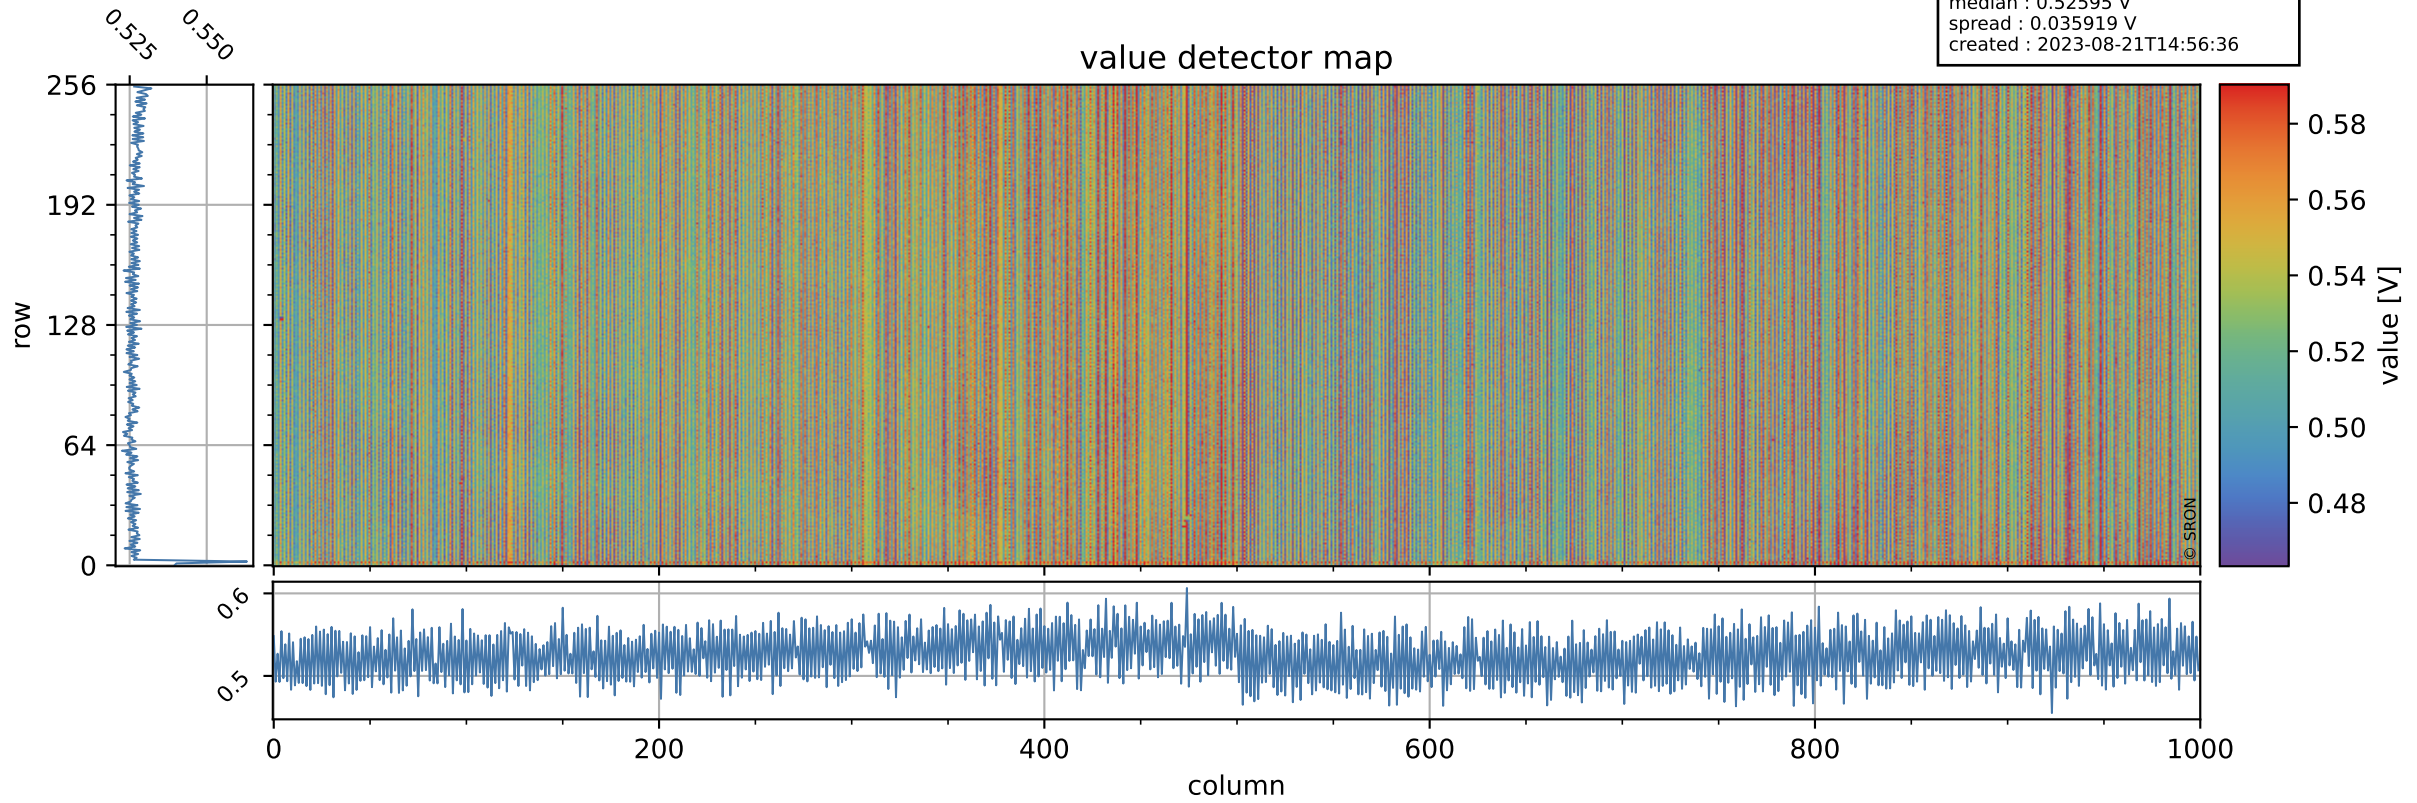

Tropomi SWIR offset (official)

orbits : 19 in [18097, 18142]
coverage : 2021-04-11 / 2021-04-14
median : 0.52595 V
spread : 0.035919 V
created : 2023-08-21T14:56:36

value detector map

Tropomi SWIR offset (official)

orbits : 19 in [18097, 18142]
coverage : 2021-04-11 / 2021-04-14
median : 31.207 μV
spread : 15.574 μV
created : 2023-08-21T14:56:37

Tropomi SWIR offset (official)

value compared with SWIR offset CKD

orbits : 19 in [18097, 18142]
coverage : 2021-04-11 / 2021-04-14
median : -0.066867 mV
spread : 0.38972 mV
created : 2023-08-21T14:56:37

Tropomi SWIR offset (official) ground-tracks of Sentinel-5P

orbits : 19 in [18097, 18142]
coverage : 2021-04-11 / 2021-04-14
created : 2023-08-21T14:56:38

- ICID: 11
- ICID: 13
- ICID: 15
- ICID: 17
- ICID: 19

Tropomi SWIR offset (official)

orbits : [2827, 18142]
coverage : 2018-04-30 / 2021-04-14
created : 2023-08-21T14:56:38

trend of detector median & temperatures