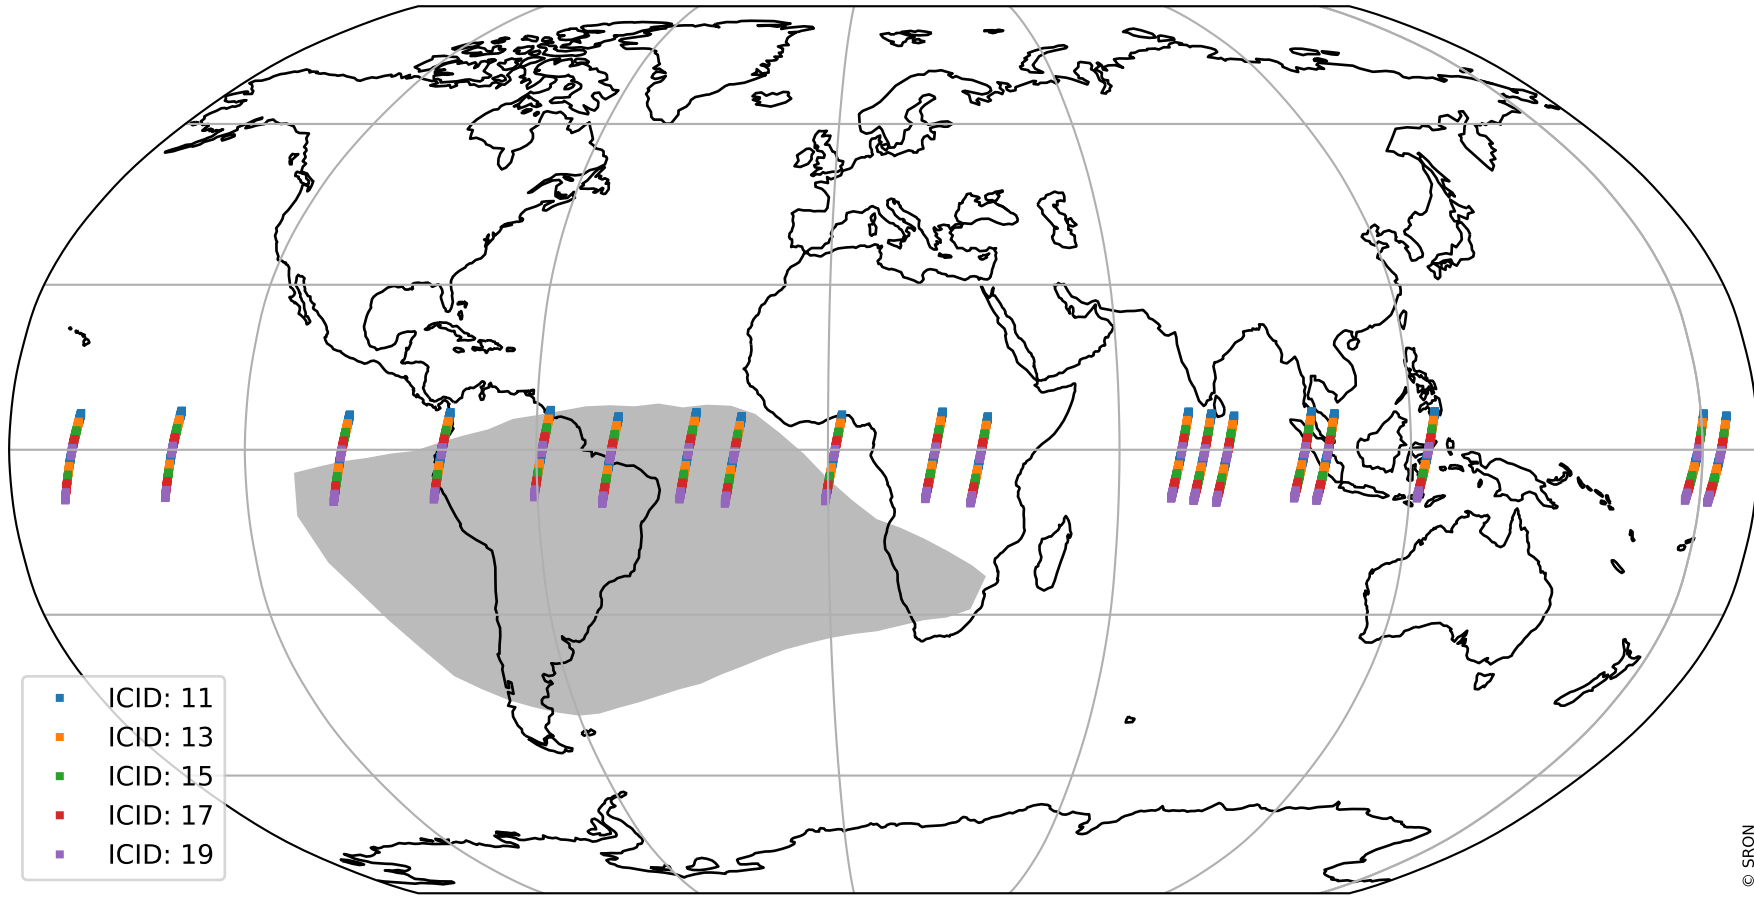

Tropomi SWIR offset (official)

orbits : 19 in [18097, 18142]
coverage : 2021-04-11 / 2021-04-14
median : 0.52595 V
spread : 0.035919 V
created : 2023-08-21T14:56:36

value detector map

Tropomi SWIR offset (official)

orbits : 19 in [18097, 18142]
coverage : 2021-04-11 / 2021-04-14
median : 31.207 μV
spread : 15.574 μV
created : 2023-08-21T14:56:37

Tropomi SWIR offset (official)

value compared with SWIR offset CKD

orbits : 19 in [18097, 18142]
coverage : 2021-04-11 / 2021-04-14
median : -0.066867 mV
spread : 0.38972 mV
created : 2023-08-21T14:56:37

Tropomi SWIR offset (official) ground-tracks of Sentinel-5P

orbits : 19 in [18097, 18142]
coverage : 2021-04-11 / 2021-04-14
created : 2023-08-21T14:56:38

- ICID: 11
- ICID: 13
- ICID: 15
- ICID: 17
- ICID: 19

Tropomi SWIR offset (official)

orbits : [2827, 18142]
coverage : 2018-04-30 / 2021-04-14
created : 2023-08-21T14:56:38

trend of detector median & temperatures