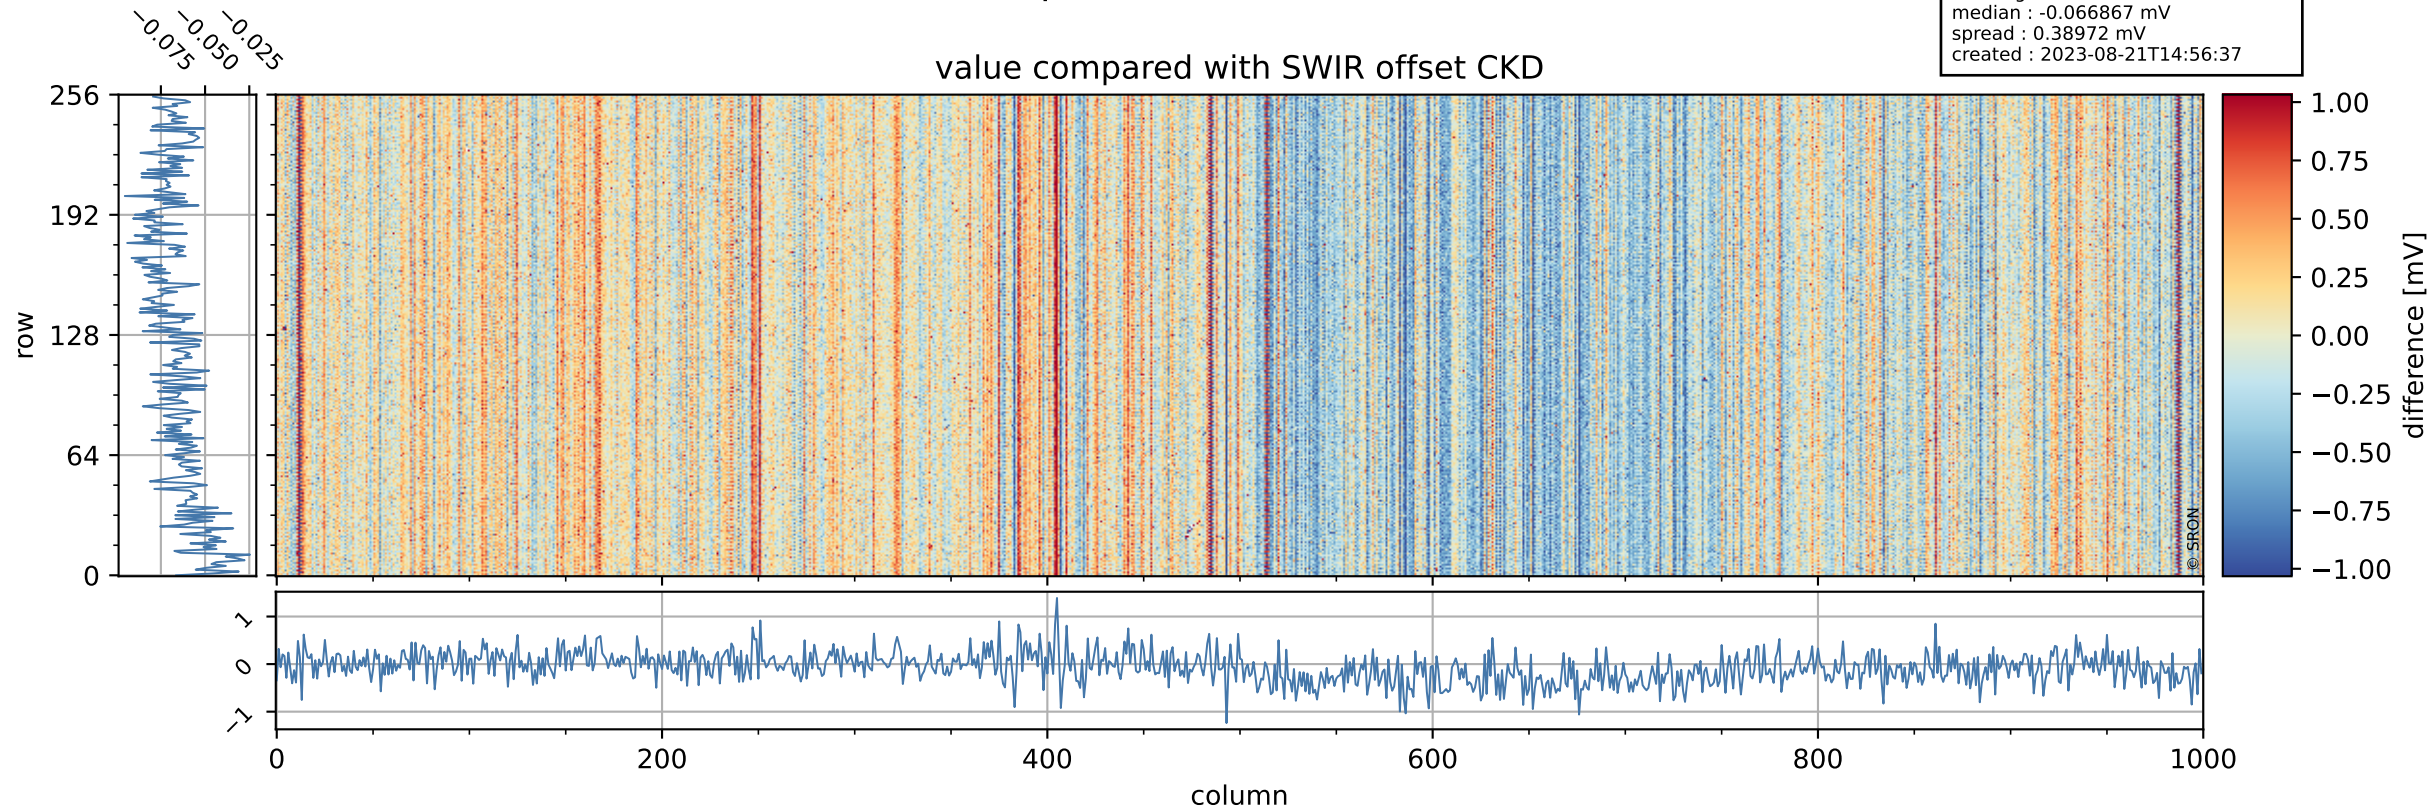

Tropomi SWIR offset (official)

orbits : 19 in [18097, 18142]
coverage : 2021-04-11 / 2021-04-14
median : 0.52595 V
spread : 0.035919 V
created : 2023-08-21T14:56:36

value detector map

Tropomi SWIR offset (official)

orbits : 19 in [18097, 18142]
coverage : 2021-04-11 / 2021-04-14
median : 31.207 μV
spread : 15.574 μV
created : 2023-08-21T14:56:37

Tropomi SWIR offset (official)

value compared with SWIR offset CKD

orbits : 19 in [18097, 18142]
coverage : 2021-04-11 / 2021-04-14
median : -0.066867 mV
spread : 0.38972 mV
created : 2023-08-21T14:56:37

Tropomi SWIR offset (official) ground-tracks of Sentinel-5P

orbits : 19 in [18097, 18142]
coverage : 2021-04-11 / 2021-04-14
created : 2023-08-21T14:56:38

- ICID: 11
- ICID: 13
- ICID: 15
- ICID: 17
- ICID: 19

Tropomi SWIR offset (official)

orbits : [2827, 18142]
coverage : 2018-04-30 / 2021-04-14
created : 2023-08-21T14:56:38

trend of detector median & temperatures