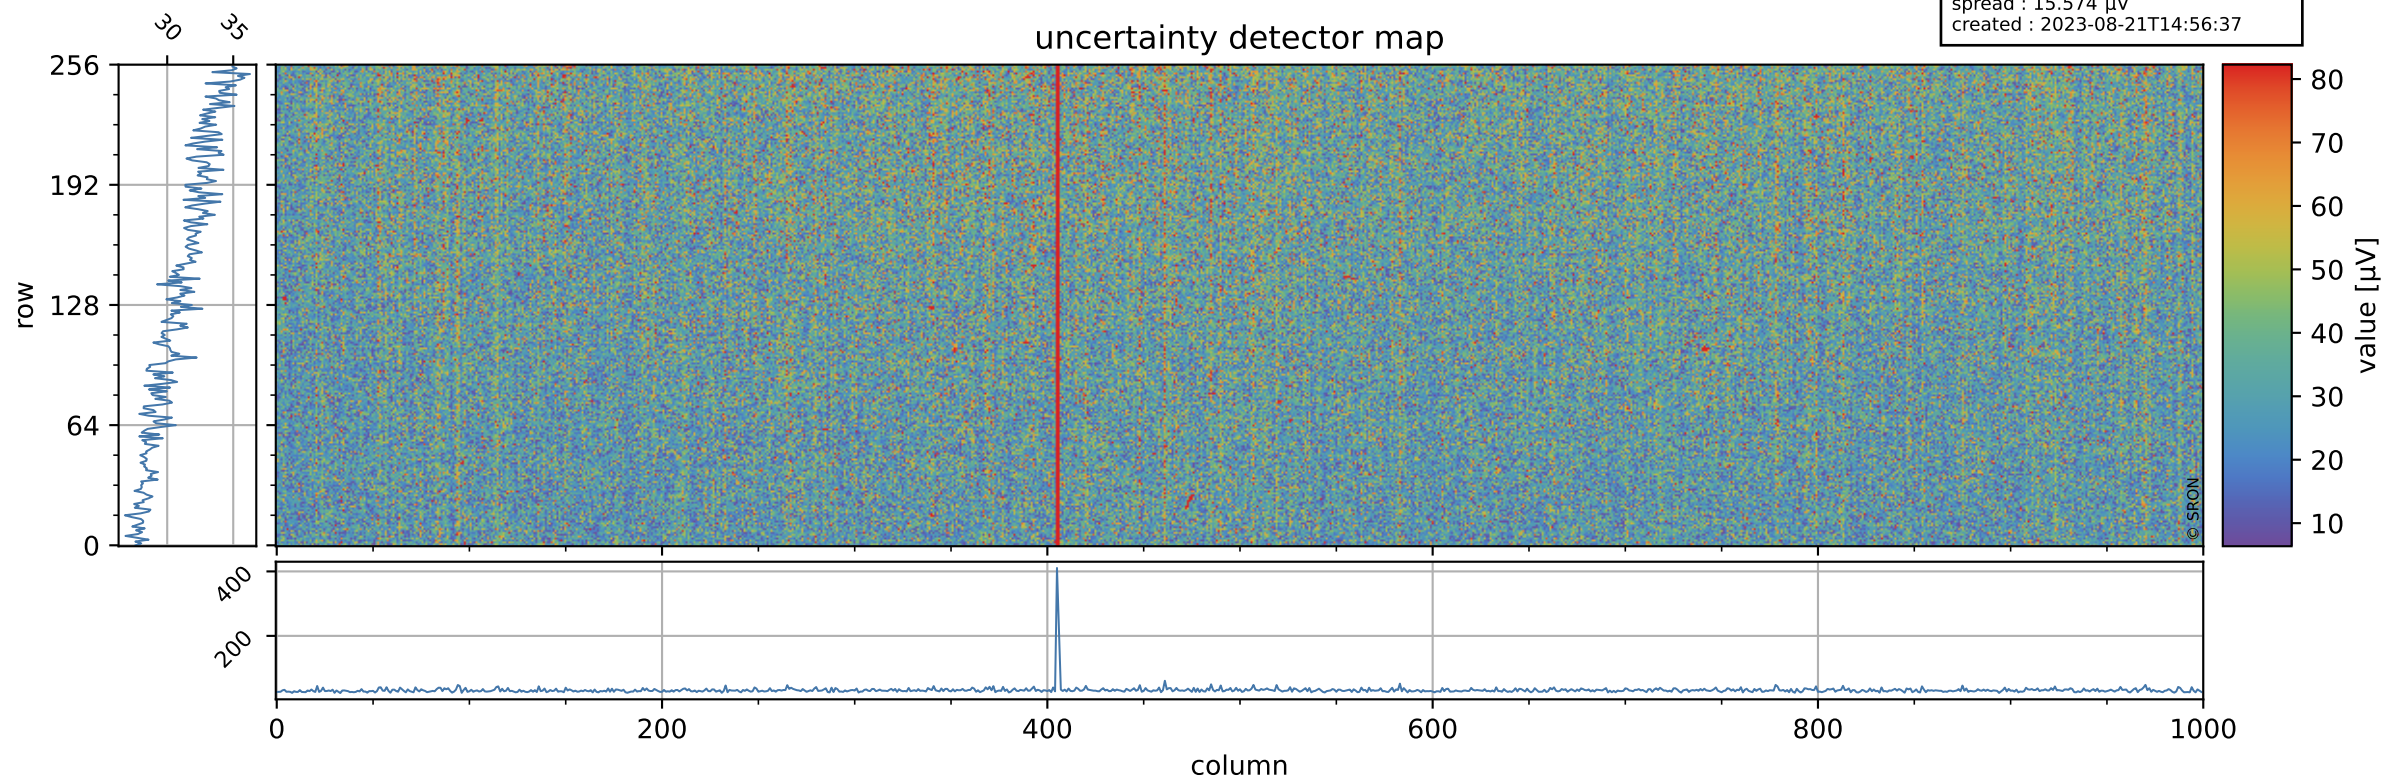

Tropomi SWIR offset (official)

orbits : 19 in [18097, 18142]
coverage : 2021-04-11 / 2021-04-14
median : 0.52595 V
spread : 0.035919 V
created : 2023-08-21T14:56:36

value detector map

Tropomi SWIR offset (official)

orbits : 19 in [18097, 18142]
coverage : 2021-04-11 / 2021-04-14
median : 31.207 μV
spread : 15.574 μV
created : 2023-08-21T14:56:37

Tropomi SWIR offset (official)

value compared with SWIR offset CKD

orbits : 19 in [18097, 18142]
coverage : 2021-04-11 / 2021-04-14
median : -0.066867 mV
spread : 0.38972 mV
created : 2023-08-21T14:56:37

Tropomi SWIR offset (official) ground-tracks of Sentinel-5P

orbits : 19 in [18097, 18142]
coverage : 2021-04-11 / 2021-04-14
created : 2023-08-21T14:56:38

- ICID: 11
- ICID: 13
- ICID: 15
- ICID: 17
- ICID: 19

Tropomi SWIR offset (official)

orbits : [2827, 18142]
coverage : 2018-04-30 / 2021-04-14
created : 2023-08-21T14:56:38

trend of detector median & temperatures