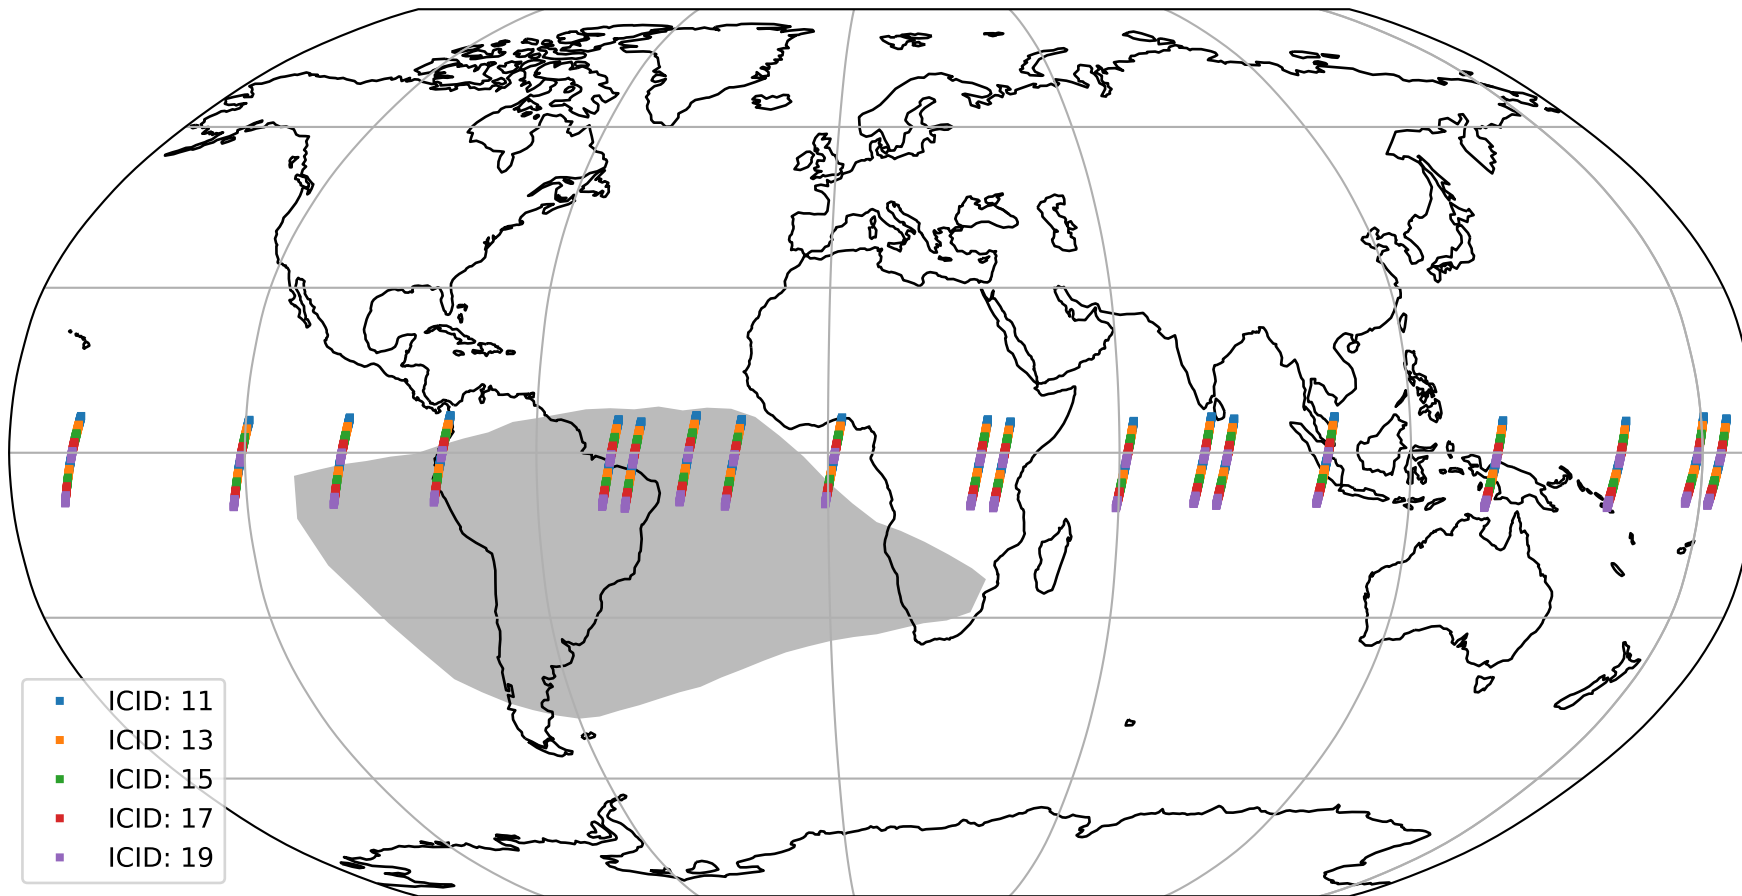

Tropomi SWIR offset (official)

orbits : 19 in [18112, 18157]
coverage : 2021-04-12 / 2021-04-15
median : 0.52594 V
spread : 0.035918 V
created : 2023-08-21T14:56:40

value detector map

Tropomi SWIR offset (official)

orbits : 19 in [18112, 18157]
coverage : 2021-04-12 / 2021-04-15
median : 30.494 μV
spread : 15.22 μV
created : 2023-08-21T14:56:40

Tropomi SWIR offset (official)

orbits : 19 in [18112, 18157]
coverage : 2021-04-12 / 2021-04-15
median : -0.07746 mV
spread : 0.39112 mV
created : 2023-08-21T14:56:40

value compared with SWIR offset CKD

Tropomi SWIR offset (official) ground-tracks of Sentinel-5P

orbits : 19 in [18112, 18157]
coverage : 2021-04-12 / 2021-04-15
created : 2023-08-21T14:56:41

Tropomi SWIR offset (official)

orbits : [2827, 18157]
coverage : 2018-04-30 / 2021-04-15
created : 2023-08-21T14:56:42

trend of detector median & temperatures