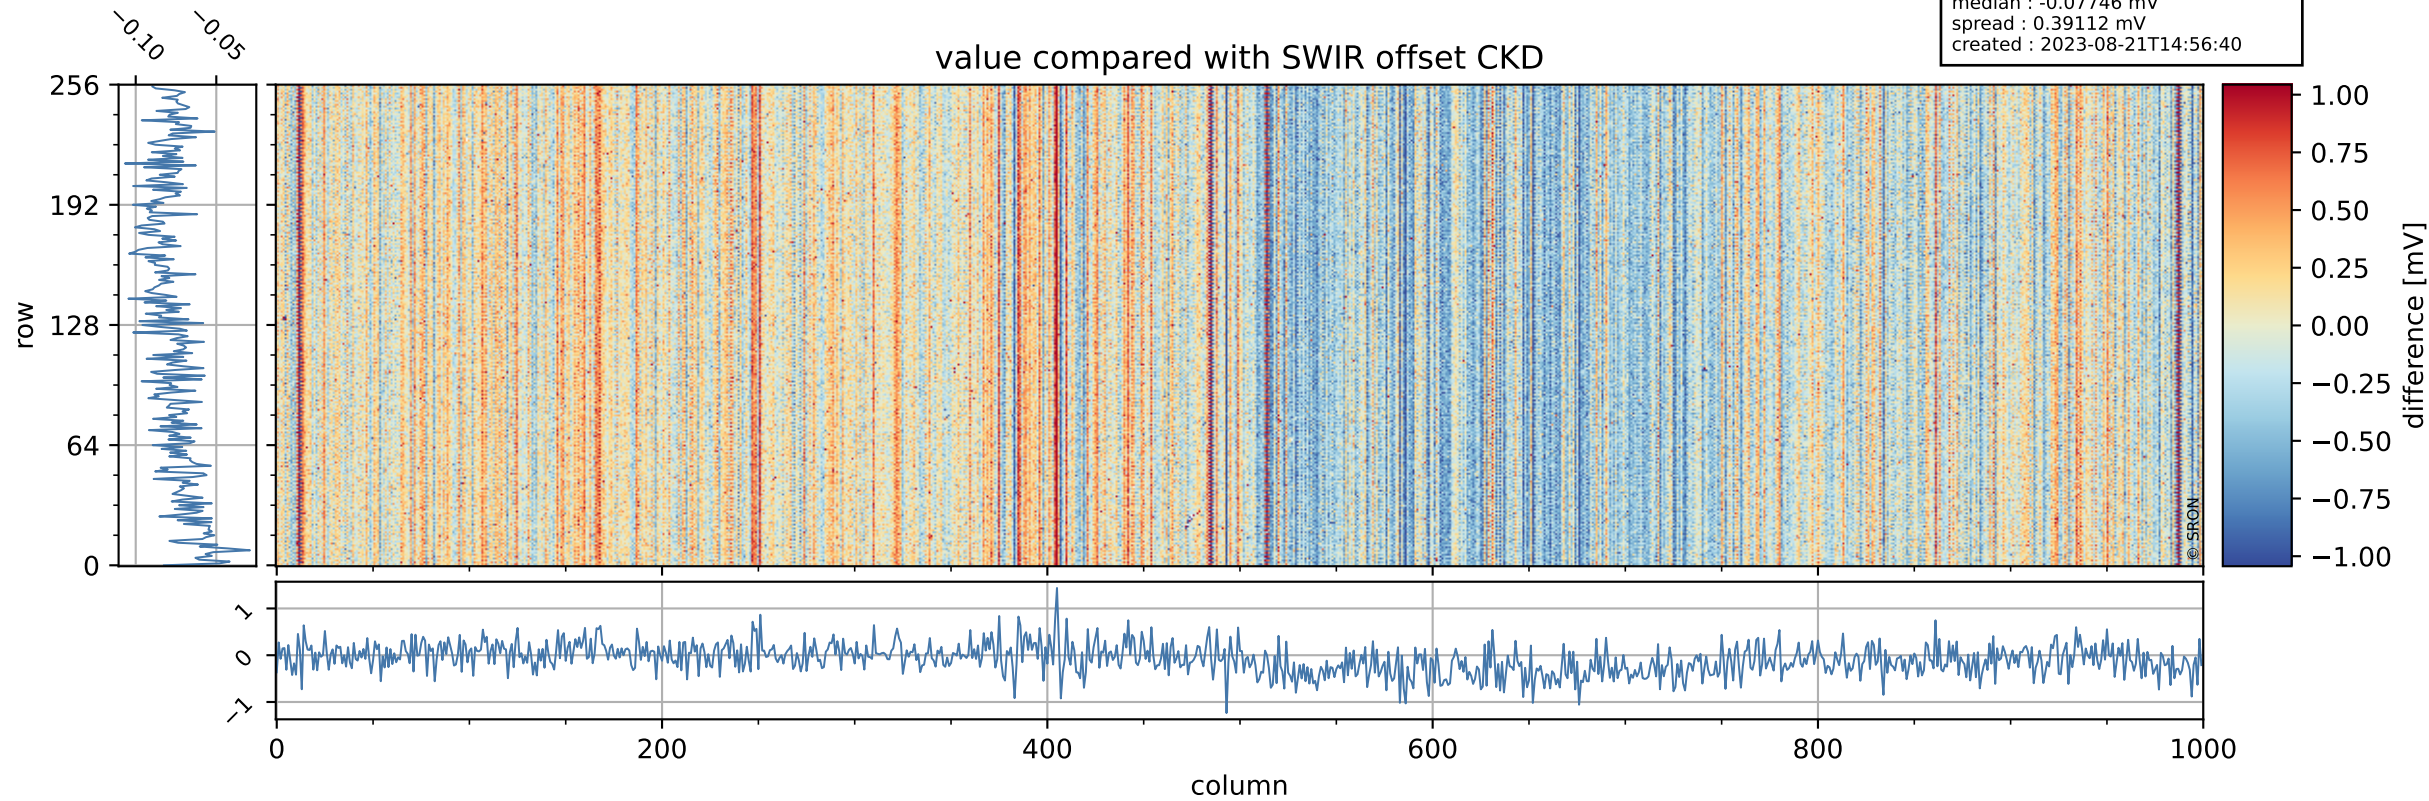

Tropomi SWIR offset (official)

orbits : 19 in [18112, 18157]
coverage : 2021-04-12 / 2021-04-15
median : 0.52594 V
spread : 0.035918 V
created : 2023-08-21T14:56:40

value detector map

Tropomi SWIR offset (official)

orbits : 19 in [18112, 18157]
coverage : 2021-04-12 / 2021-04-15
median : 30.494 μV
spread : 15.22 μV
created : 2023-08-21T14:56:40

Tropomi SWIR offset (official)

orbits : 19 in [18112, 18157]
coverage : 2021-04-12 / 2021-04-15
median : -0.07746 mV
spread : 0.39112 mV
created : 2023-08-21T14:56:40

value compared with SWIR offset CKD

Tropomi SWIR offset (official) ground-tracks of Sentinel-5P

orbits : 19 in [18112, 18157]
coverage : 2021-04-12 / 2021-04-15
created : 2023-08-21T14:56:41

Tropomi SWIR offset (official)

orbits : [2827, 18157]
coverage : 2018-04-30 / 2021-04-15
created : 2023-08-21T14:56:42

trend of detector median & temperatures