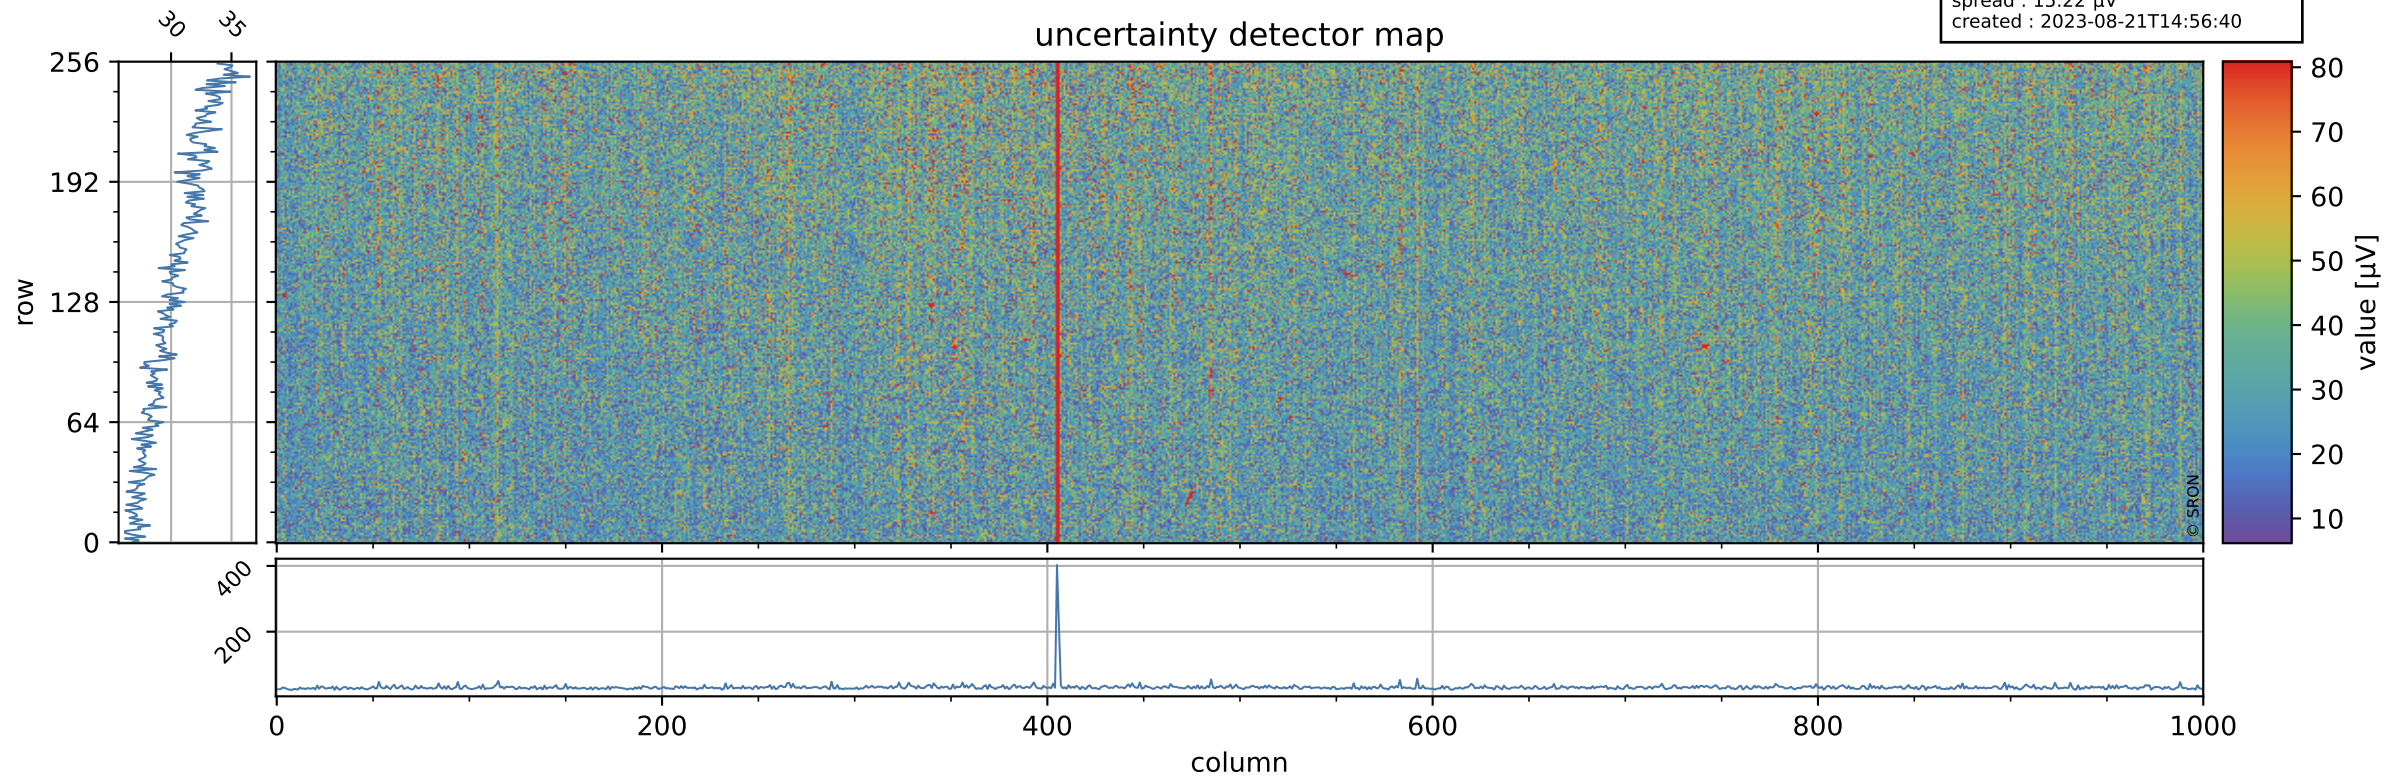

Tropomi SWIR offset (official)

orbits : 19 in [18112, 18157]
coverage : 2021-04-12 / 2021-04-15
median : 0.52594 V
spread : 0.035918 V
created : 2023-08-21T14:56:40

value detector map

Tropomi SWIR offset (official)

orbits : 19 in [18112, 18157]
coverage : 2021-04-12 / 2021-04-15
median : 30.494 μV
spread : 15.22 μV
created : 2023-08-21T14:56:40

Tropomi SWIR offset (official)

orbits : 19 in [18112, 18157]
coverage : 2021-04-12 / 2021-04-15
median : -0.07746 mV
spread : 0.39112 mV
created : 2023-08-21T14:56:40

value compared with SWIR offset CKD

Tropomi SWIR offset (official) ground-tracks of Sentinel-5P

orbits : 19 in [18112, 18157]
coverage : 2021-04-12 / 2021-04-15
created : 2023-08-21T14:56:41

Tropomi SWIR offset (official)

orbits : [2827, 18157]
coverage : 2018-04-30 / 2021-04-15
created : 2023-08-21T14:56:42

trend of detector median & temperatures