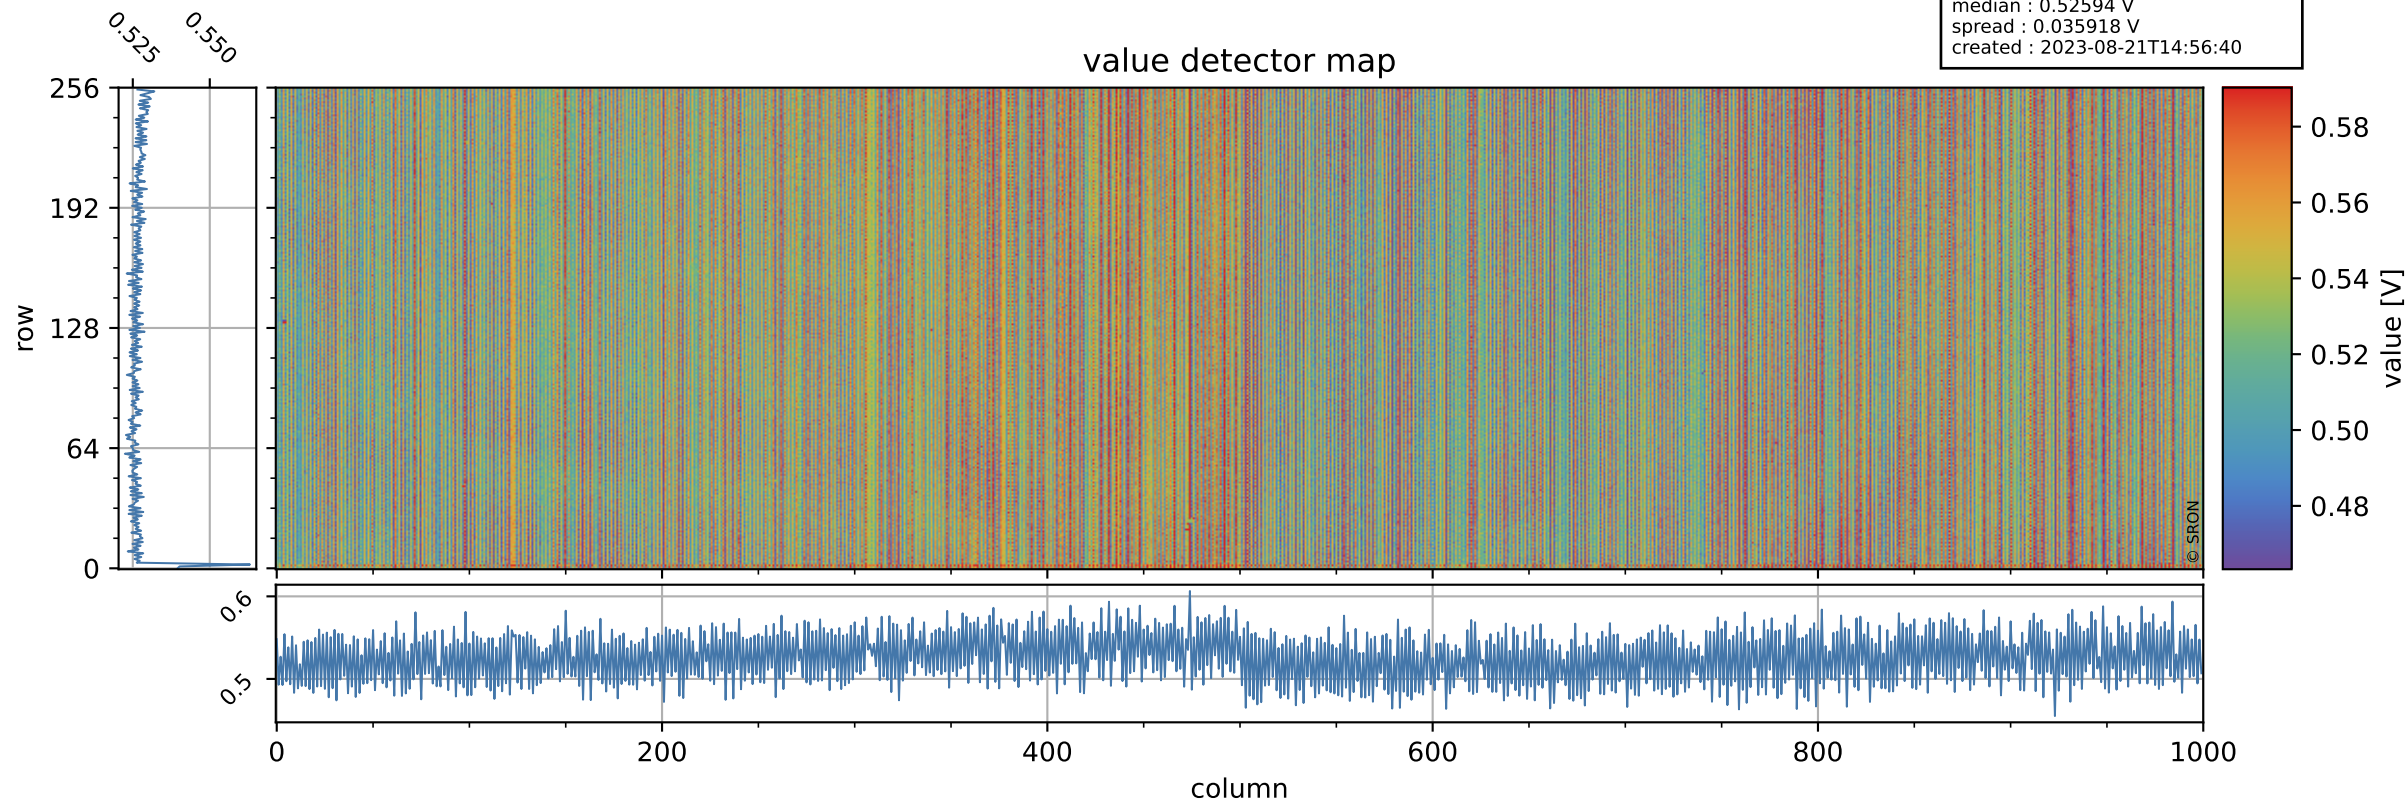

Tropomi SWIR offset (official)

orbits : 19 in [18112, 18157]
coverage : 2021-04-12 / 2021-04-15
median : 0.52594 V
spread : 0.035918 V
created : 2023-08-21T14:56:40

value detector map

Tropomi SWIR offset (official)

orbits : 19 in [18112, 18157]
coverage : 2021-04-12 / 2021-04-15
median : 30.494 μV
spread : 15.22 μV
created : 2023-08-21T14:56:40

Tropomi SWIR offset (official)

orbits : 19 in [18112, 18157]
coverage : 2021-04-12 / 2021-04-15
median : -0.07746 mV
spread : 0.39112 mV
created : 2023-08-21T14:56:40

value compared with SWIR offset CKD

Tropomi SWIR offset (official) ground-tracks of Sentinel-5P

orbits : 19 in [18112, 18157]
coverage : 2021-04-12 / 2021-04-15
created : 2023-08-21T14:56:41

Tropomi SWIR offset (official)

orbits : [2827, 18157]
coverage : 2018-04-30 / 2021-04-15
created : 2023-08-21T14:56:42

trend of detector median & temperatures