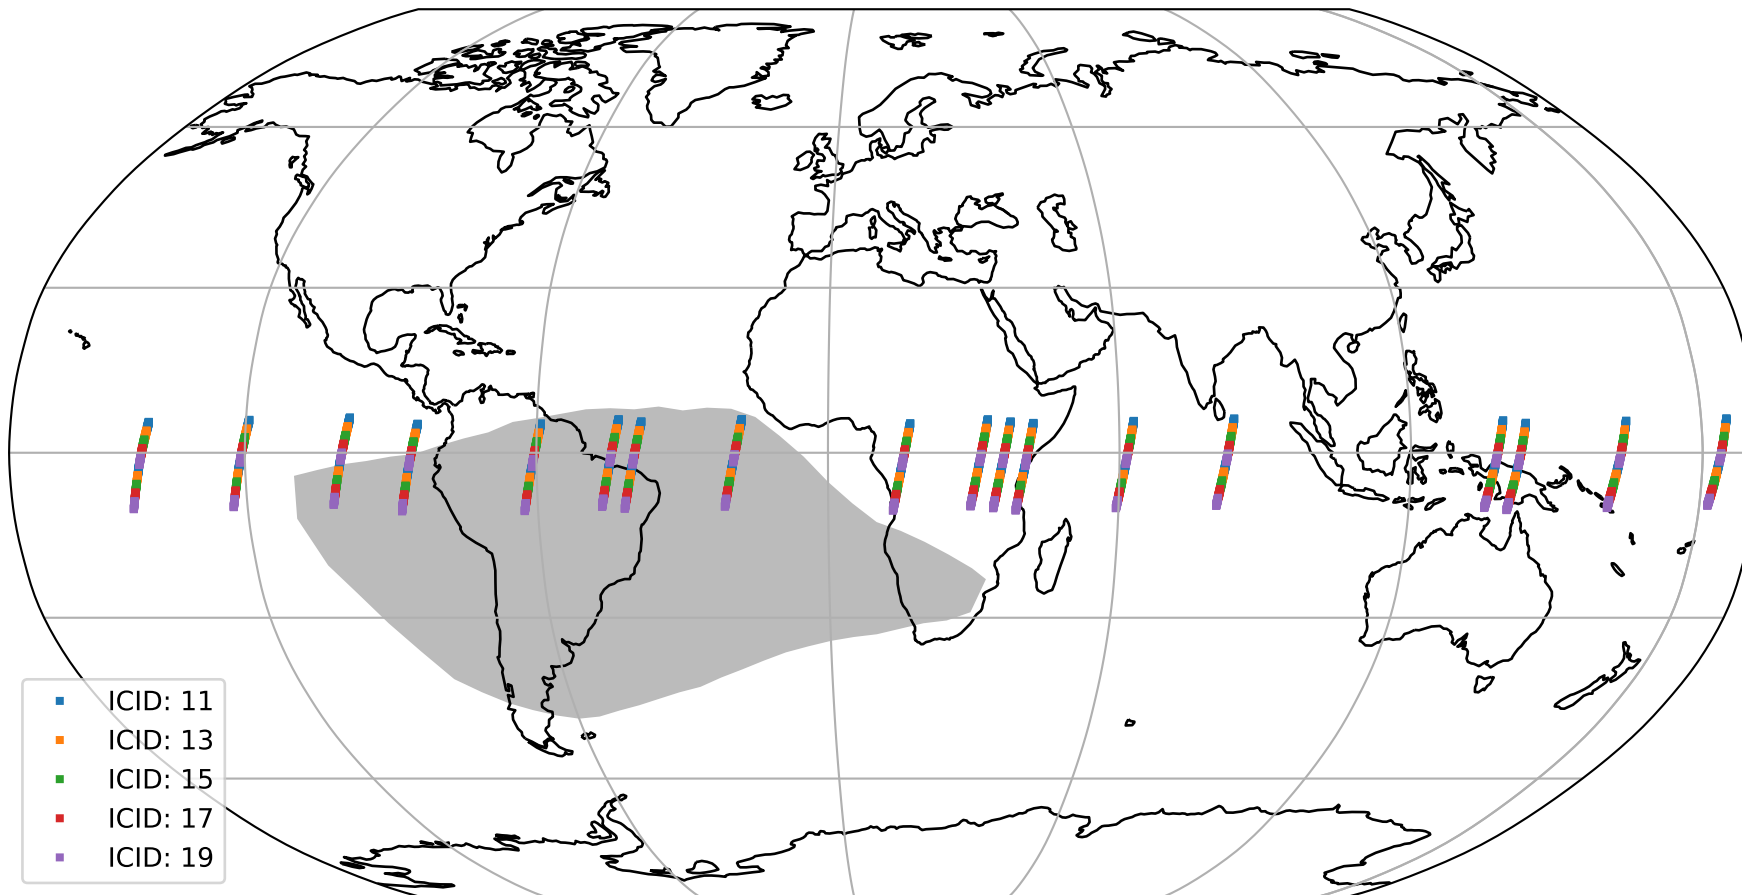

Tropomi SWIR offset (official)

orbits : 18 in [18127, 18172]
coverage : 2021-04-13 / 2021-04-16
median : 0.52593 V
spread : 0.035919 V
created : 2023-08-21T14:56:43

value detector map

Tropomi SWIR offset (official)

orbits : 18 in [18127, 18172]
coverage : 2021-04-13 / 2021-04-16
median : 30.202 μV
spread : 14.981 μV
created : 2023-08-21T14:56:43

Tropomi SWIR offset (official)

orbits : 18 in [18127, 18172]
coverage : 2021-04-13 / 2021-04-16
median : -0.089074 mV
spread : 0.39232 mV
created : 2023-08-21T14:56:44

value compared with SWIR offset CKD

Tropomi SWIR offset (official) ground-tracks of Sentinel-5P

orbits : 18 in [18127, 18172]
coverage : 2021-04-13 / 2021-04-16
created : 2023-08-21T14:56:44

Tropomi SWIR offset (official)

orbits : [2827, 18172]
coverage : 2018-04-30 / 2021-04-16
created : 2023-08-21T14:56:45

trend of detector median & temperatures