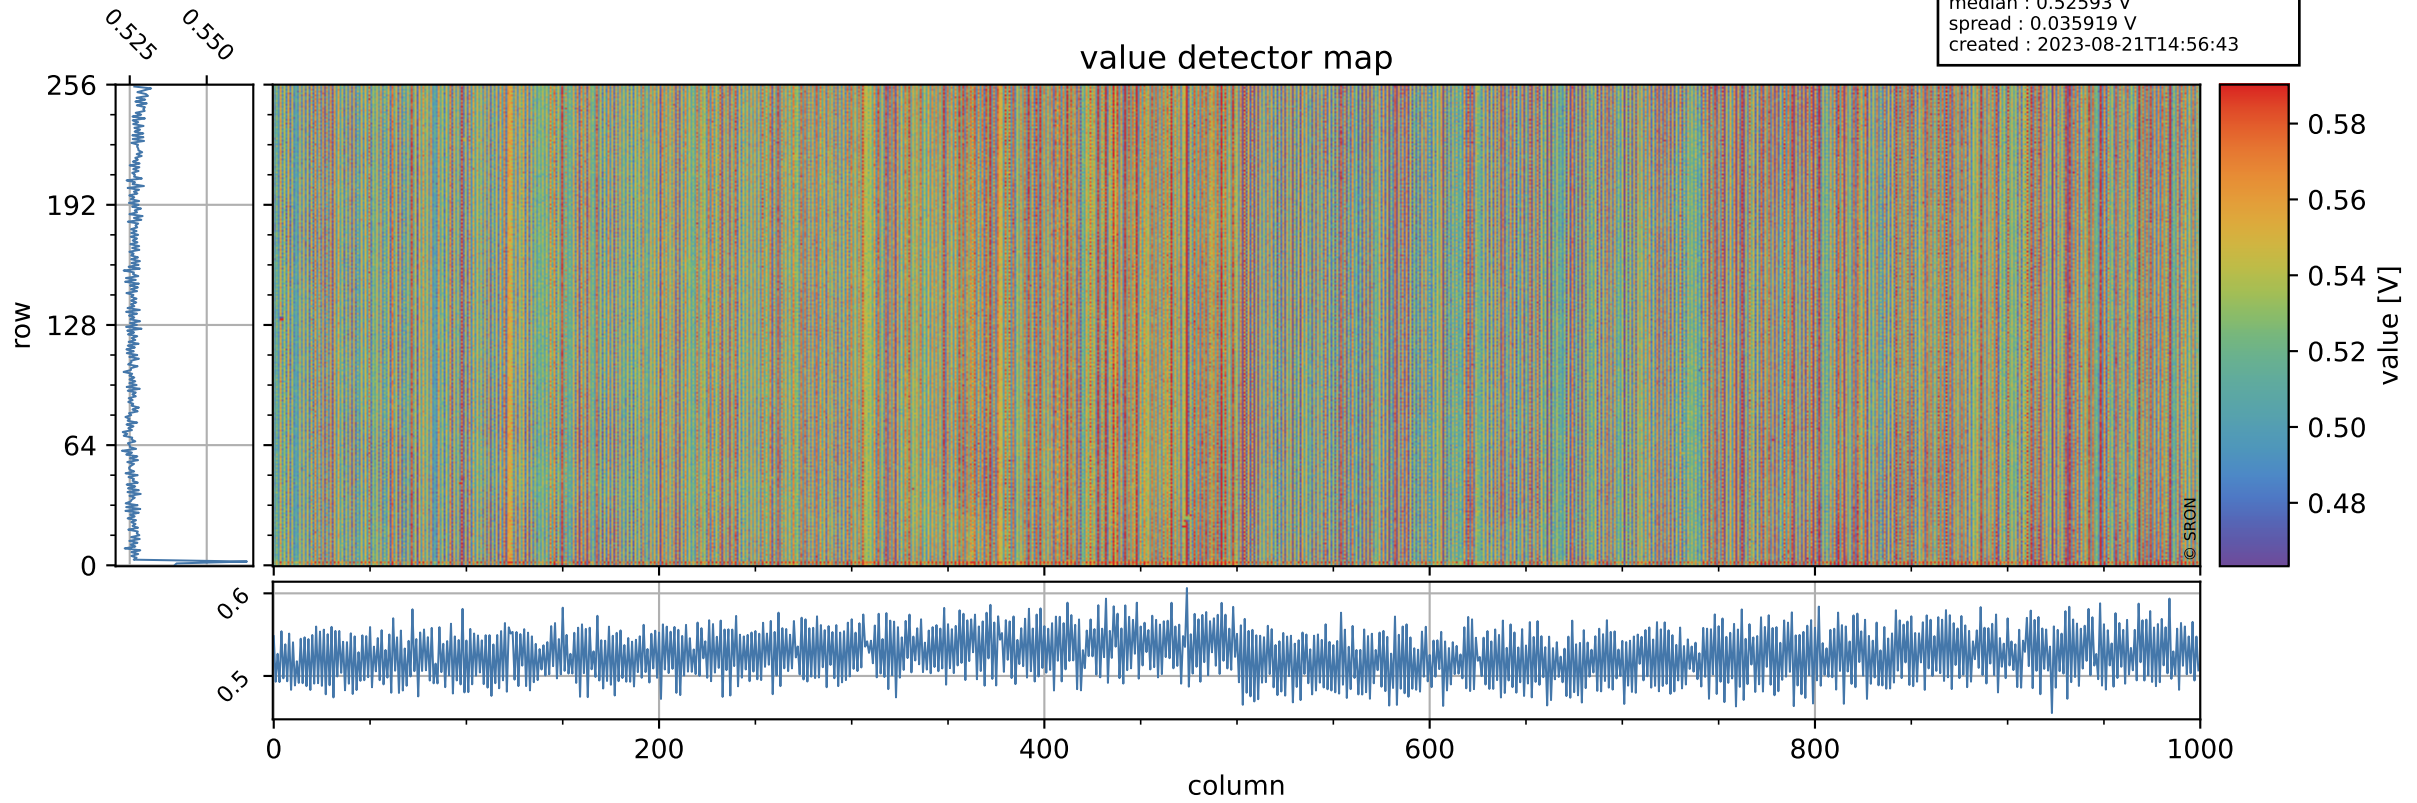

Tropomi SWIR offset (official)

orbits : 18 in [18127, 18172]
coverage : 2021-04-13 / 2021-04-16
median : 0.52593 V
spread : 0.035919 V
created : 2023-08-21T14:56:43

value detector map

Tropomi SWIR offset (official)

orbits : 18 in [18127, 18172]
coverage : 2021-04-13 / 2021-04-16
median : 30.202 μV
spread : 14.981 μV
created : 2023-08-21T14:56:43

Tropomi SWIR offset (official)

orbits : 18 in [18127, 18172]
coverage : 2021-04-13 / 2021-04-16
median : -0.089074 mV
spread : 0.39232 mV
created : 2023-08-21T14:56:44

value compared with SWIR offset CKD

Tropomi SWIR offset (official) ground-tracks of Sentinel-5P

orbits : 18 in [18127, 18172]
coverage : 2021-04-13 / 2021-04-16
created : 2023-08-21T14:56:44

Tropomi SWIR offset (official)

orbits : [2827, 18172]
coverage : 2018-04-30 / 2021-04-16
created : 2023-08-21T14:56:45

trend of detector median & temperatures