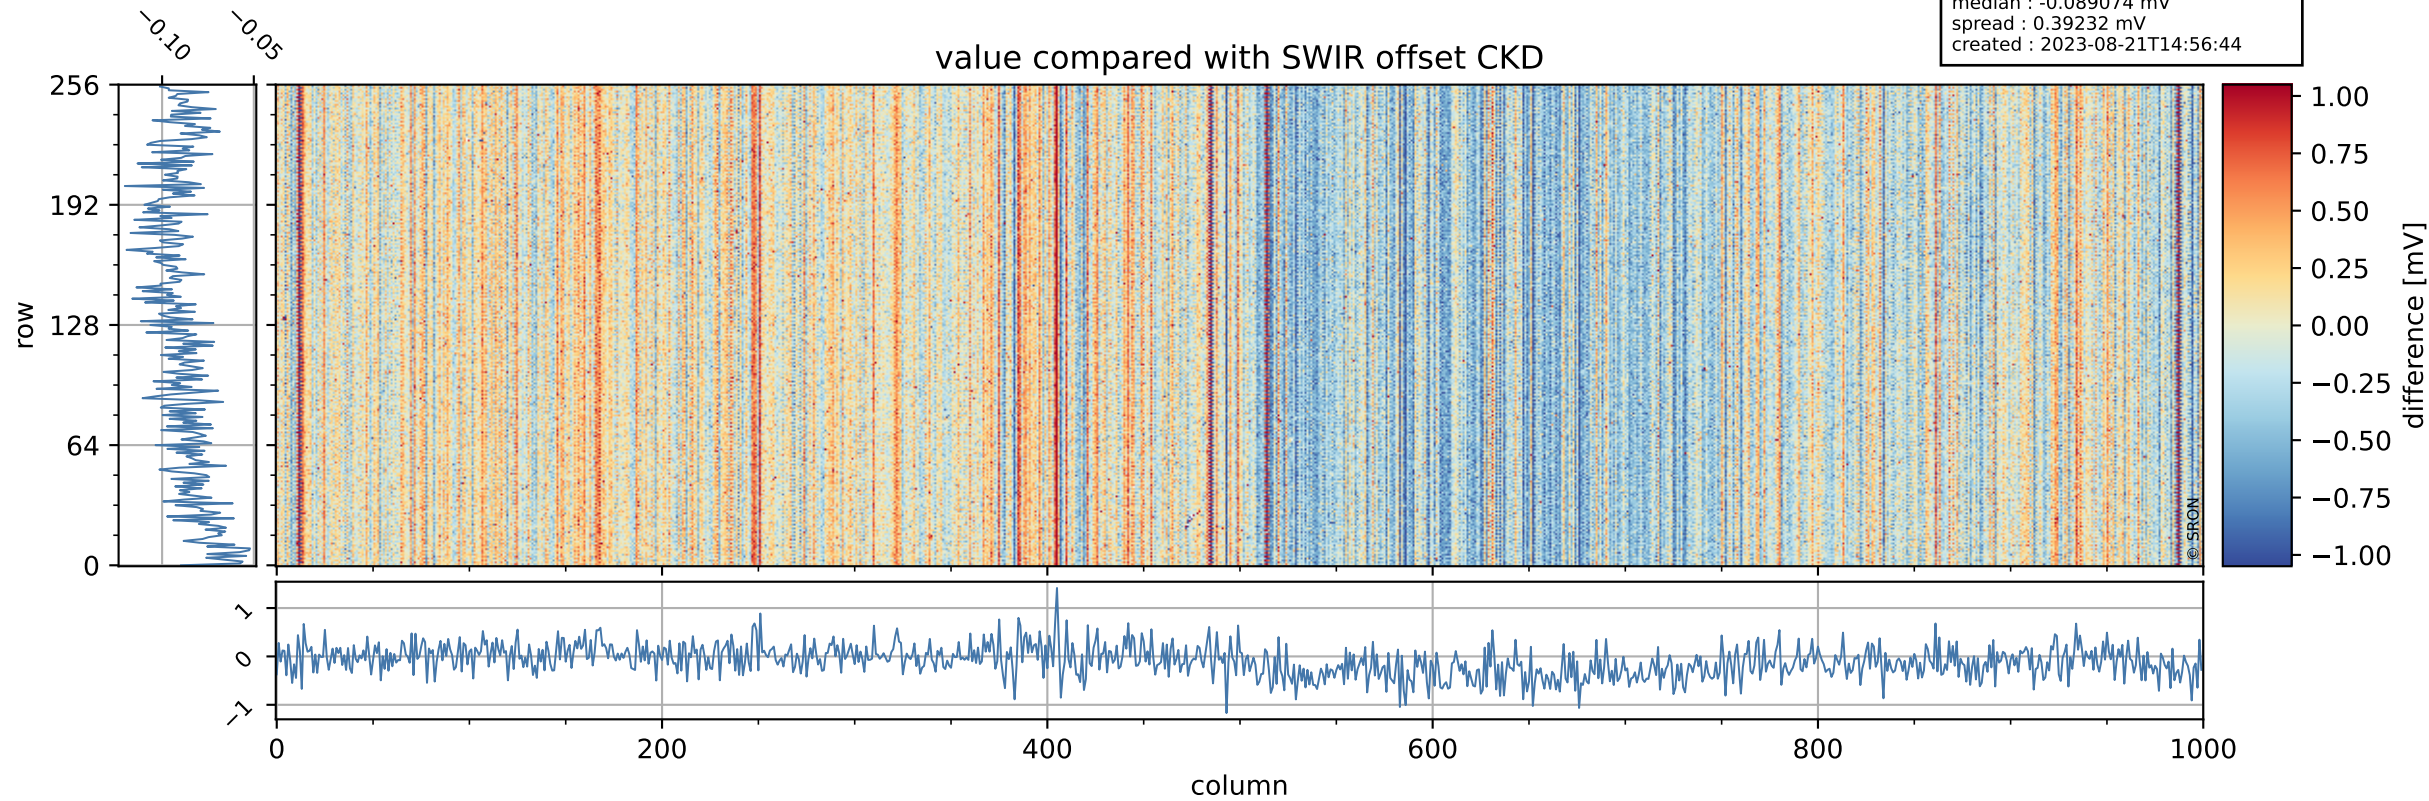

Tropomi SWIR offset (official)

orbits : 18 in [18127, 18172]
coverage : 2021-04-13 / 2021-04-16
median : 0.52593 V
spread : 0.035919 V
created : 2023-08-21T14:56:43

value detector map

Tropomi SWIR offset (official)

orbits : 18 in [18127, 18172]
coverage : 2021-04-13 / 2021-04-16
median : 30.202 μV
spread : 14.981 μV
created : 2023-08-21T14:56:43

Tropomi SWIR offset (official)

orbits : 18 in [18127, 18172]
coverage : 2021-04-13 / 2021-04-16
median : -0.089074 mV
spread : 0.39232 mV
created : 2023-08-21T14:56:44

value compared with SWIR offset CKD

Tropomi SWIR offset (official) ground-tracks of Sentinel-5P

orbits : 18 in [18127, 18172]
coverage : 2021-04-13 / 2021-04-16
created : 2023-08-21T14:56:44

Tropomi SWIR offset (official)

orbits : [2827, 18172]
coverage : 2018-04-30 / 2021-04-16
created : 2023-08-21T14:56:45

trend of detector median & temperatures