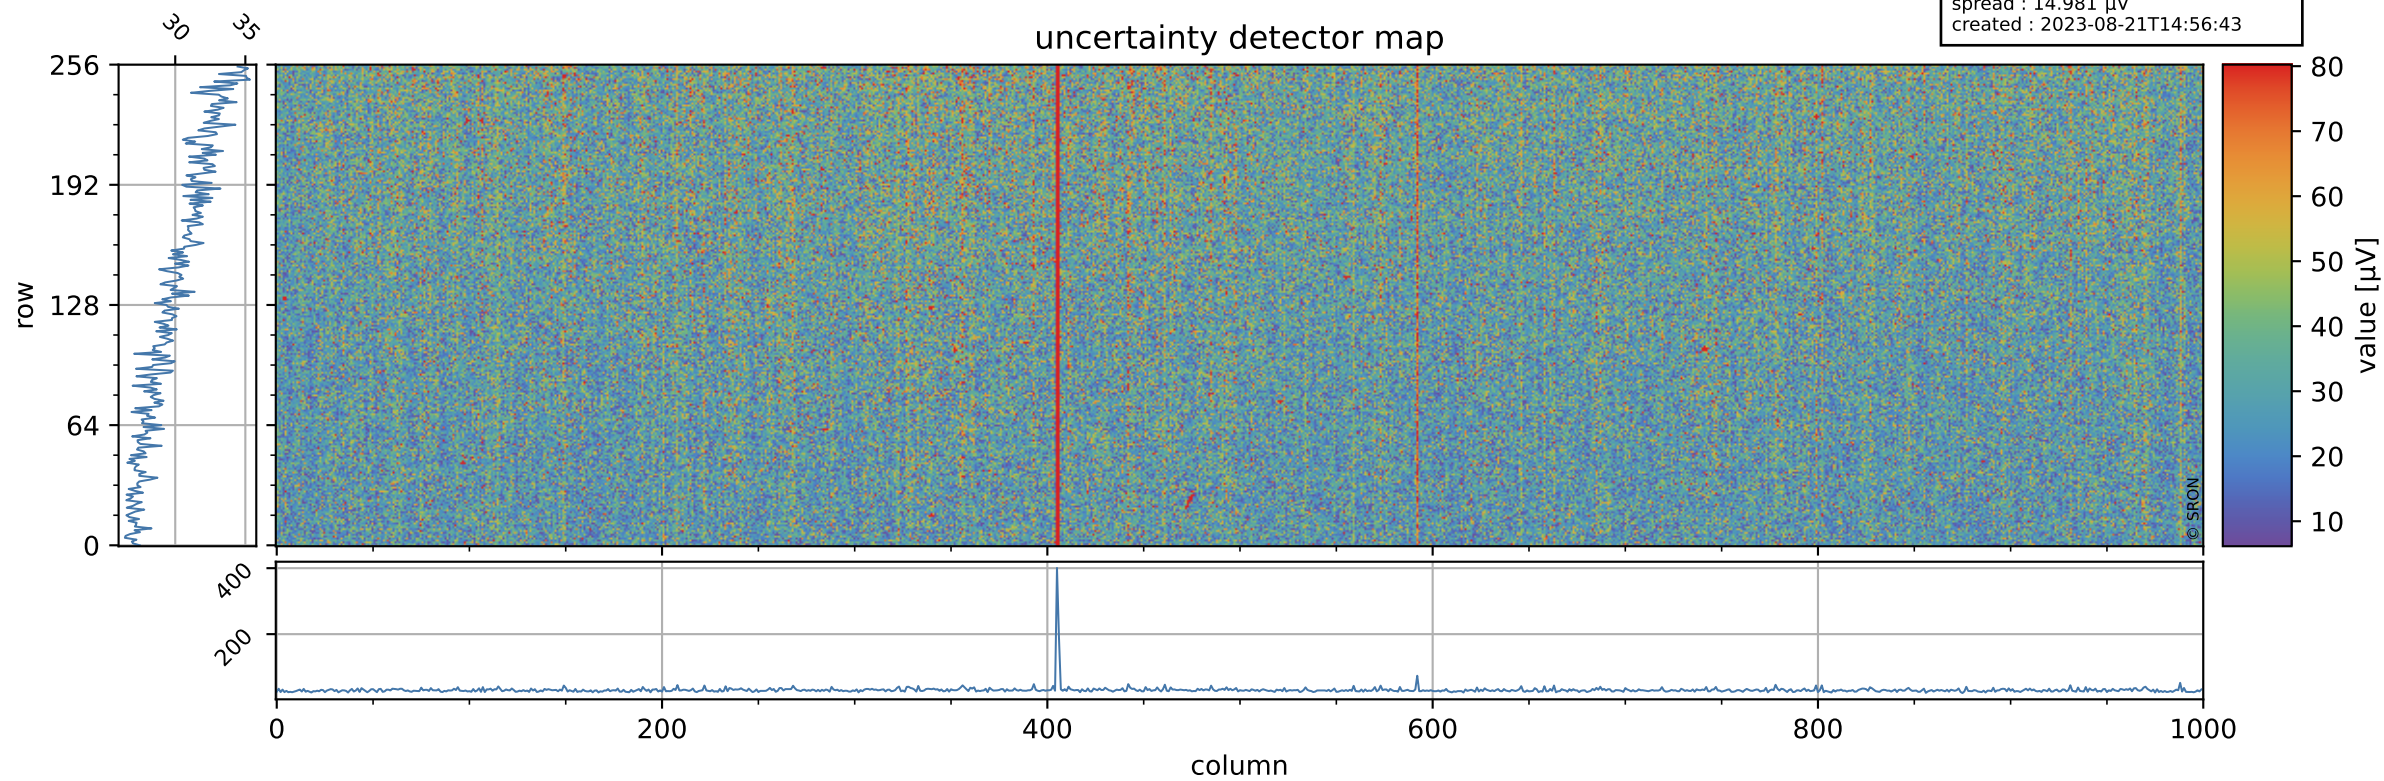

Tropomi SWIR offset (official)

orbits : 18 in [18127, 18172]
coverage : 2021-04-13 / 2021-04-16
median : 0.52593 V
spread : 0.035919 V
created : 2023-08-21T14:56:43

value detector map

Tropomi SWIR offset (official)

orbits : 18 in [18127, 18172]
coverage : 2021-04-13 / 2021-04-16
median : 30.202 μV
spread : 14.981 μV
created : 2023-08-21T14:56:43

Tropomi SWIR offset (official)

orbits : 18 in [18127, 18172]
coverage : 2021-04-13 / 2021-04-16
median : -0.089074 mV
spread : 0.39232 mV
created : 2023-08-21T14:56:44

value compared with SWIR offset CKD

Tropomi SWIR offset (official) ground-tracks of Sentinel-5P

orbits : 18 in [18127, 18172]
coverage : 2021-04-13 / 2021-04-16
created : 2023-08-21T14:56:44

Tropomi SWIR offset (official)

orbits : [2827, 18172]
coverage : 2018-04-30 / 2021-04-16
created : 2023-08-21T14:56:45

trend of detector median & temperatures