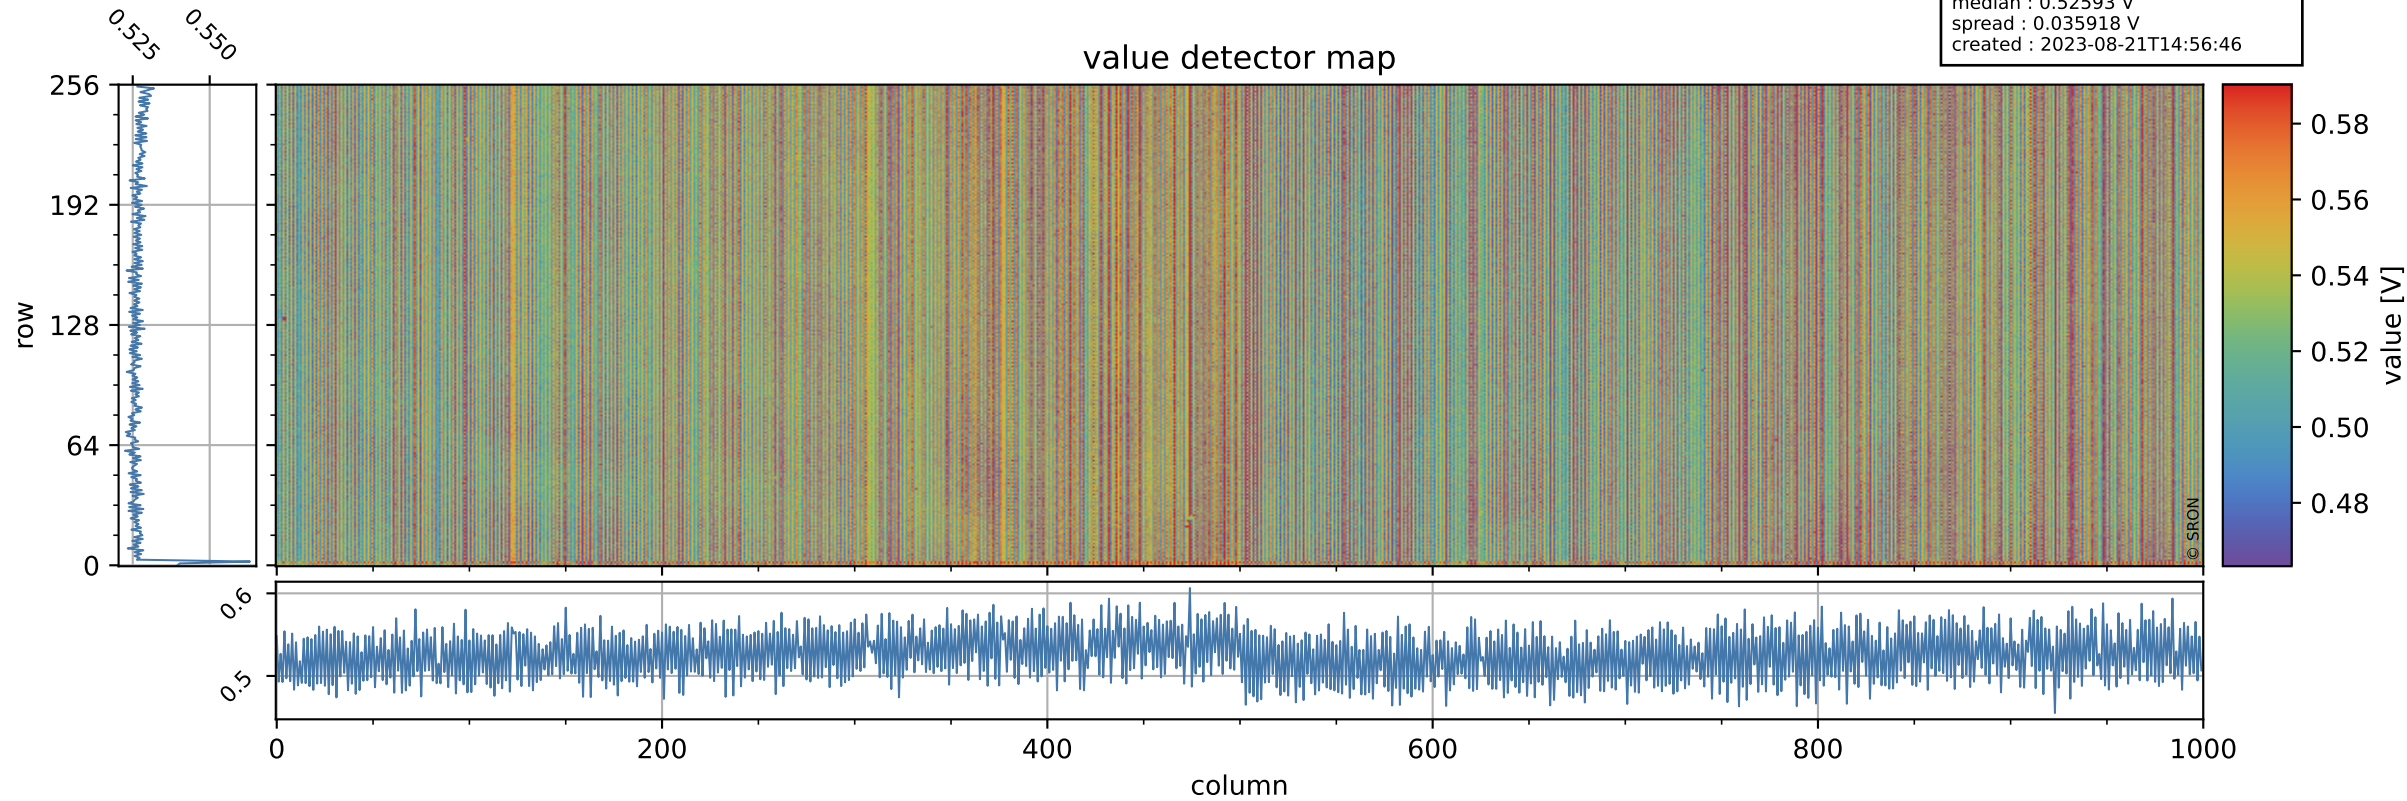

# Tropomi SWIR offset (official)

orbits : 19 in [18142, 18187]  
coverage : 2021-04-14 / 2021-04-17  
median : 0.52593 V  
spread : 0.035918 V  
created : 2023-08-21T14:56:46

## value detector map

# Tropomi SWIR offset (official)

orbits : 19 in [18142, 18187]  
coverage : 2021-04-14 / 2021-04-17  
median : 29.561  $\mu\text{V}$   
spread : 14.721  $\mu\text{V}$   
created : 2023-08-21T14:56:46

# Tropomi SWIR offset (official) ground-tracks of Sentinel-5P

orbits : 19 in [18142, 18187]  
coverage : 2021-04-14 / 2021-04-17  
created : 2023-08-21T14:56:47