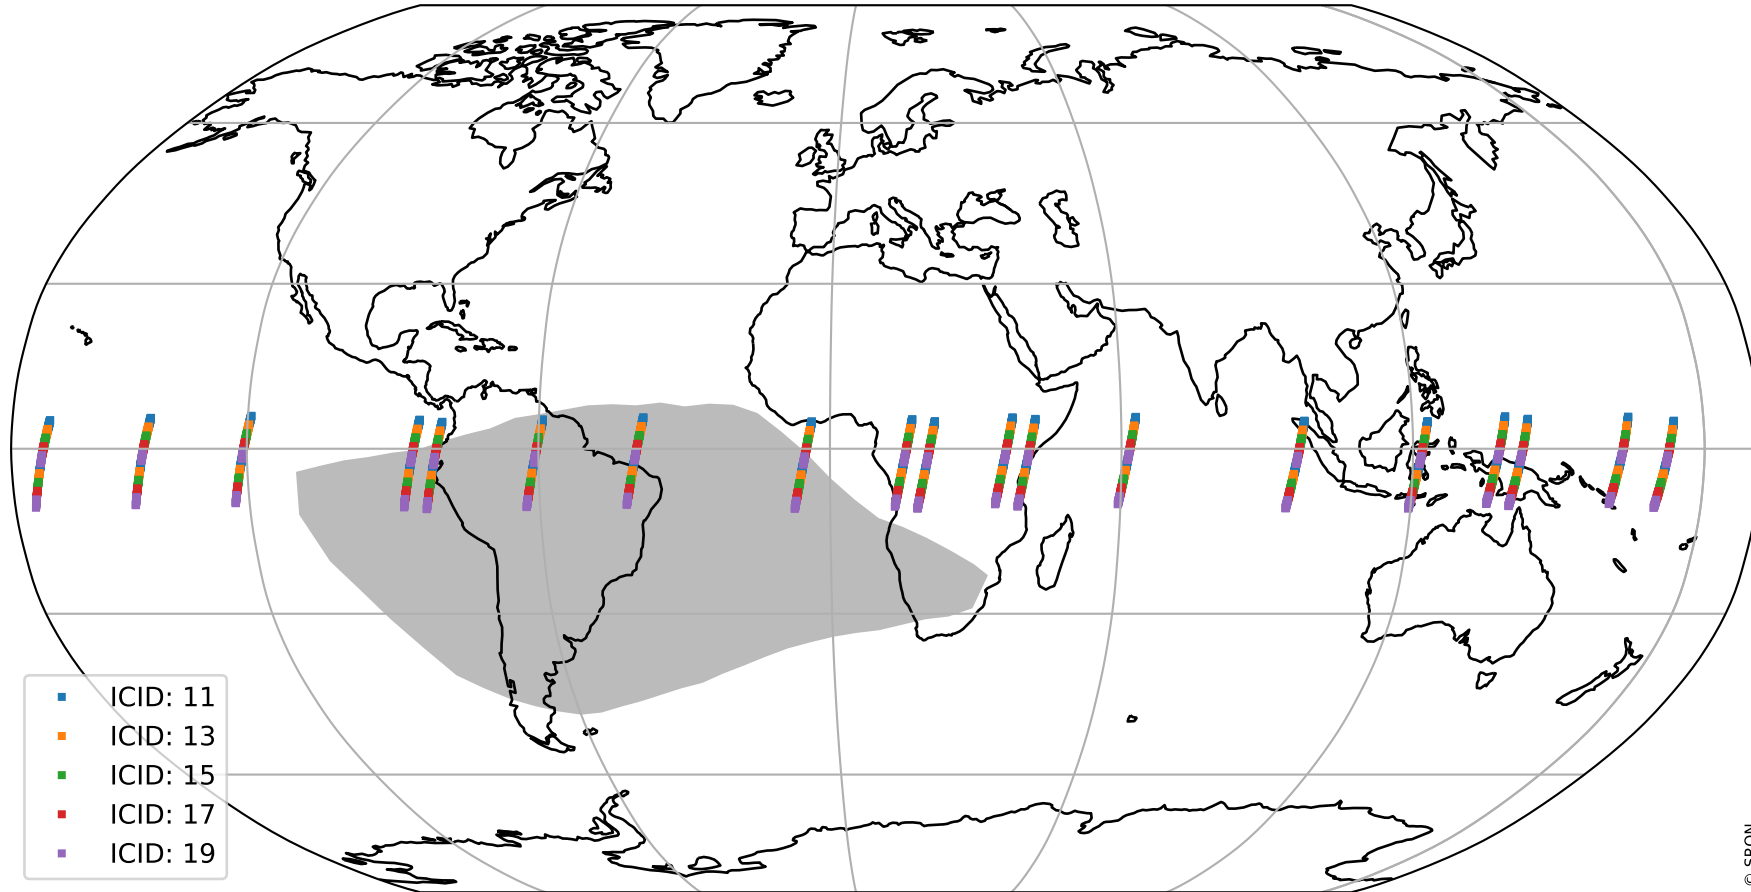

# Tropomi SWIR offset (official)

orbits : 19 in [18142, 18187]  
coverage : 2021-04-14 / 2021-04-17  
median : 29.561  $\mu\text{V}$   
spread : 14.721  $\mu\text{V}$   
created : 2023-08-21T14:56:46

# Tropomi SWIR offset (official)

orbits : 19 in [18142, 18187]  
coverage : 2021-04-14 / 2021-04-17  
median : -0.077652 mV  
spread : 0.39107 mV  
created : 2023-08-21T14:56:47

value compared with SWIR offset CKD

# Tropomi SWIR offset (official) ground-tracks of Sentinel-5P

orbits : 19 in [18142, 18187]  
coverage : 2021-04-14 / 2021-04-17  
created : 2023-08-21T14:56:47

# Tropomi SWIR offset (official)

orbits : [2827, 18187]  
coverage : 2018-04-30 / 2021-04-17  
created : 2023-08-21T14:56:48