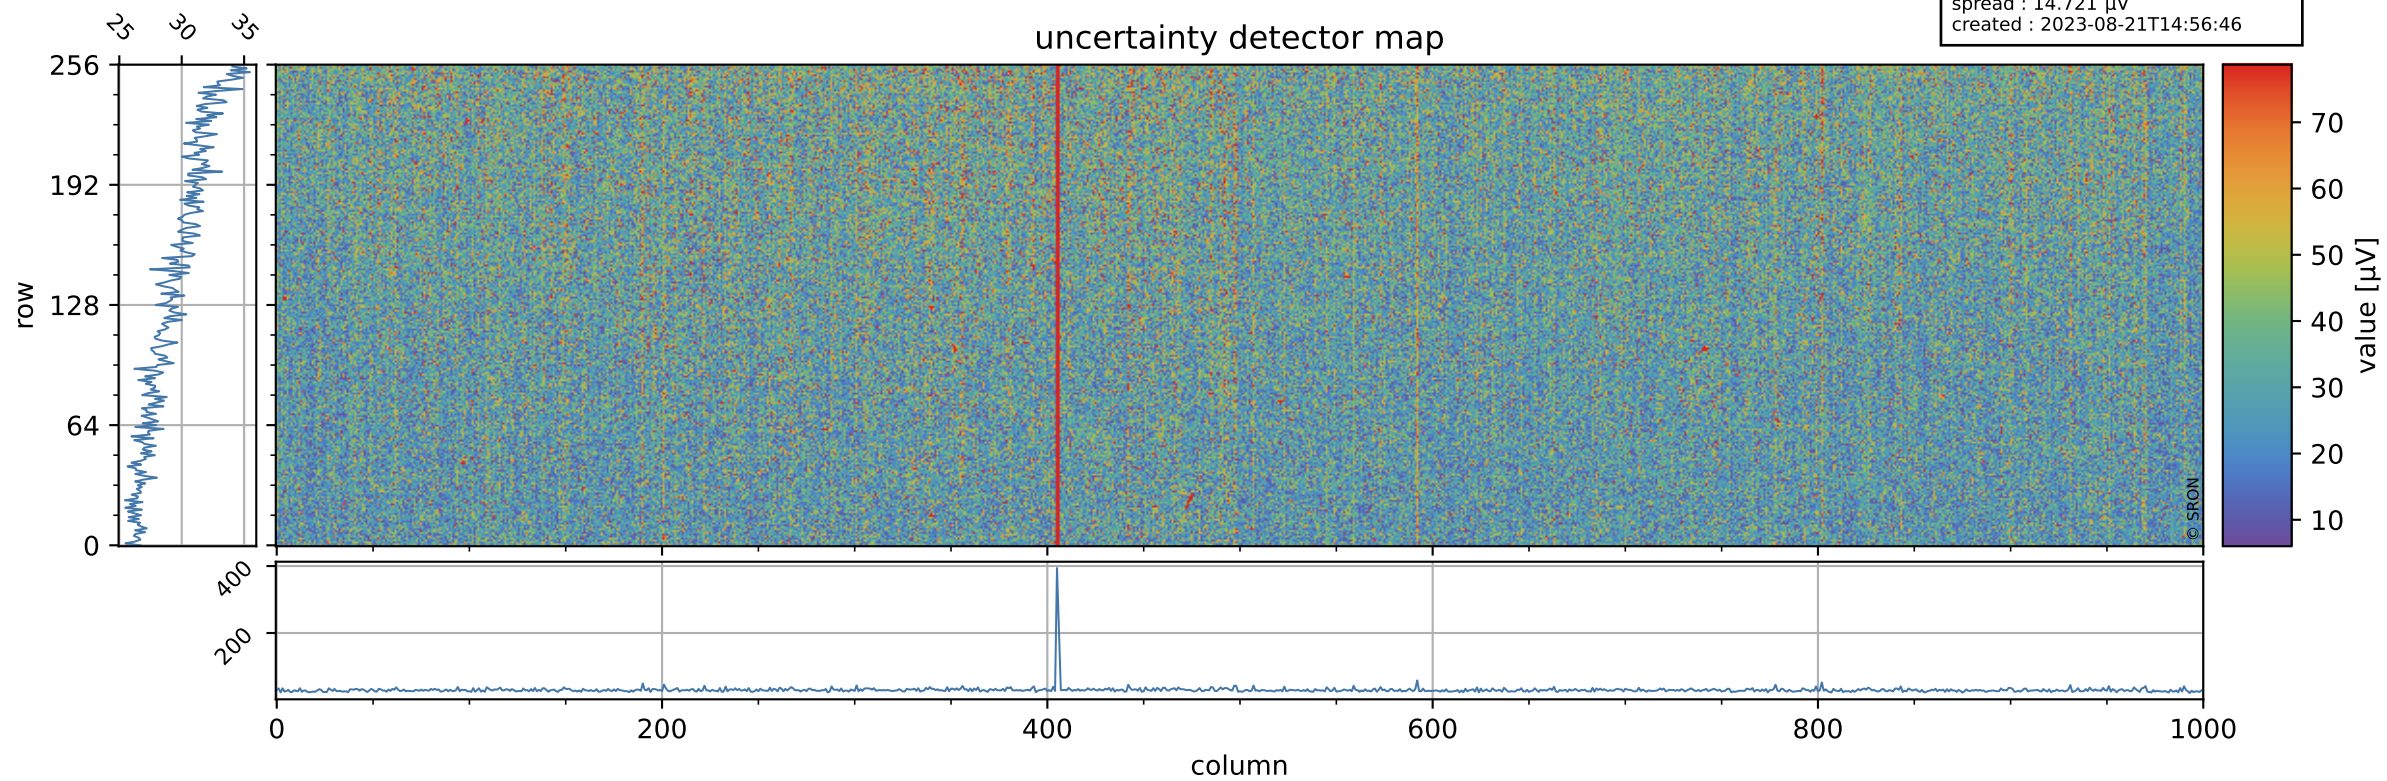

# Tropomi SWIR offset (official)

orbits : 19 in [18142, 18187]  
coverage : 2021-04-14 / 2021-04-17  
median : 0.52593 V  
spread : 0.035918 V  
created : 2023-08-21T14:56:46

## value detector map

# Tropomi SWIR offset (official)

orbits : 19 in [18142, 18187]  
coverage : 2021-04-14 / 2021-04-17  
median : 29.561  $\mu\text{V}$   
spread : 14.721  $\mu\text{V}$   
created : 2023-08-21T14:56:46

# Tropomi SWIR offset (official) ground-tracks of Sentinel-5P

orbits : 19 in [18142, 18187]  
coverage : 2021-04-14 / 2021-04-17  
created : 2023-08-21T14:56:47