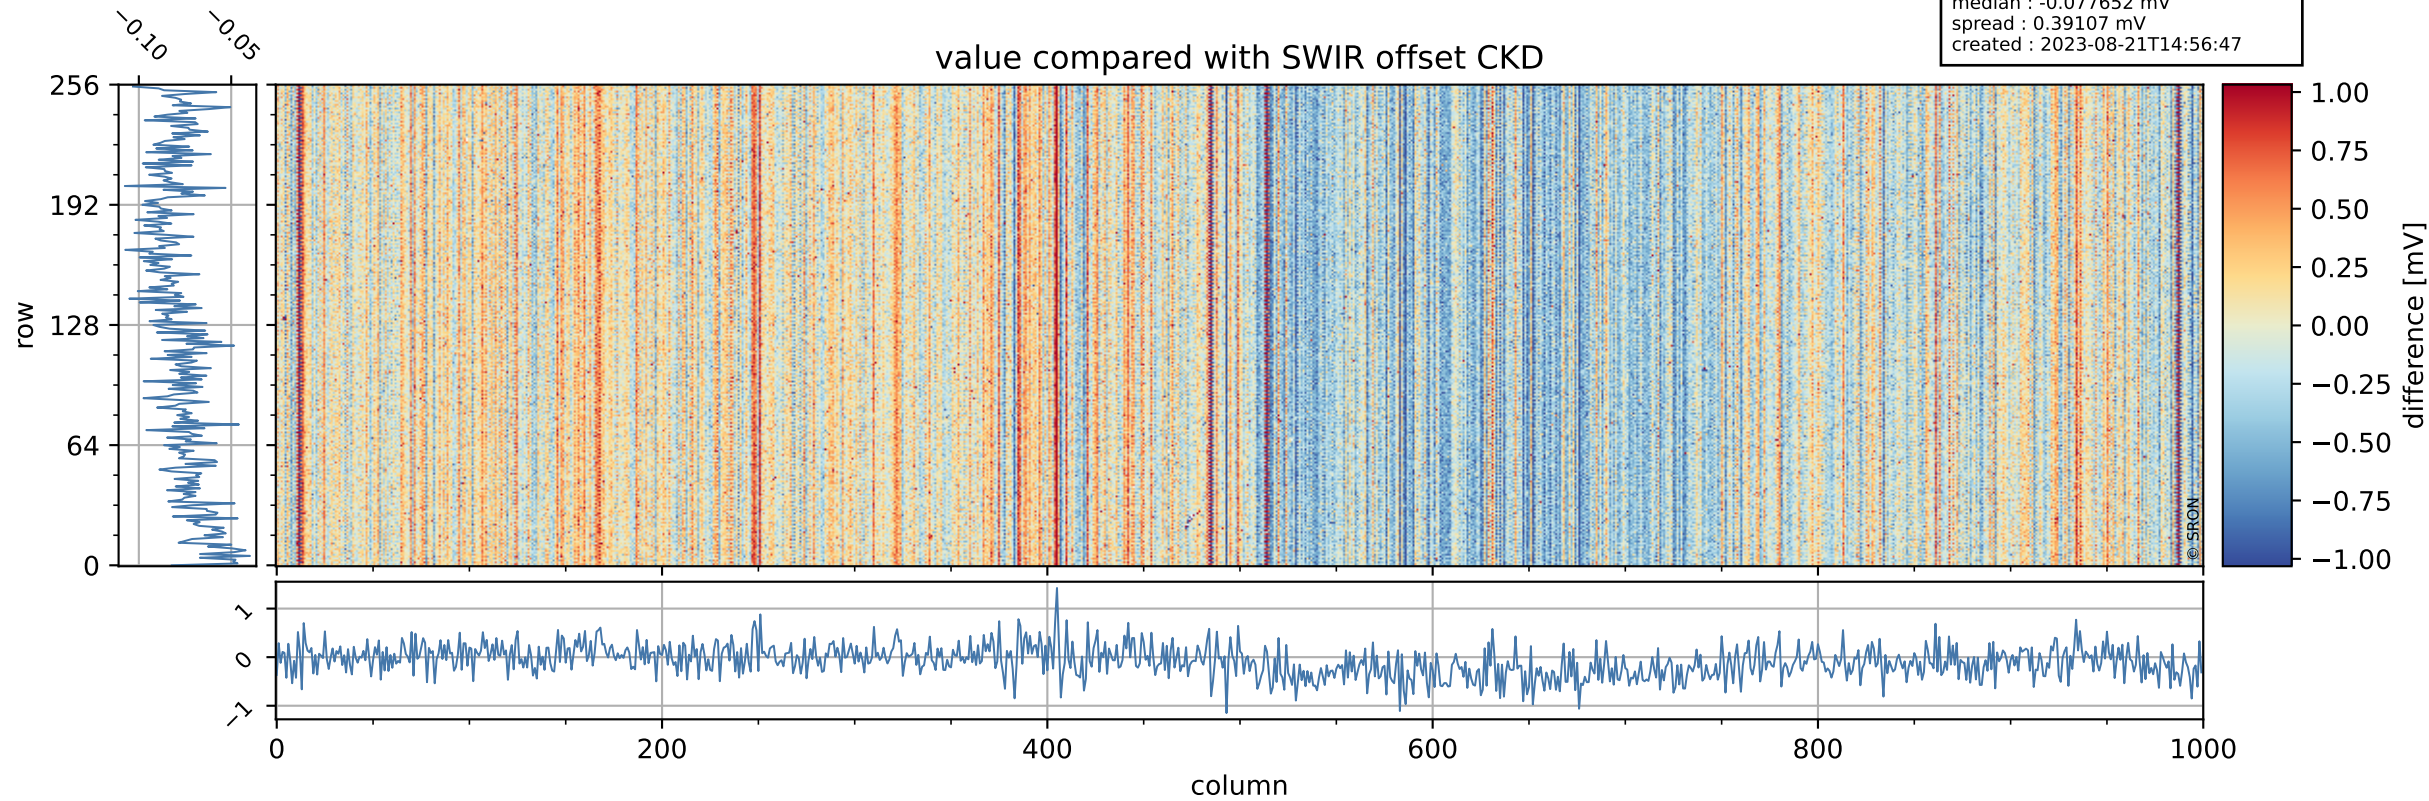

## value detector map

# Tropomi SWIR offset (official)

orbits : 19 in [18142, 18187]  
coverage : 2021-04-14 / 2021-04-17  
median : 29.561  $\mu\text{V}$   
spread : 14.721  $\mu\text{V}$   
created : 2023-08-21T14:56:46

# Tropomi SWIR offset (official)

orbits : 19 in [18142, 18187]  
coverage : 2021-04-14 / 2021-04-17  
median : -0.077652 mV  
spread : 0.39107 mV  
created : 2023-08-21T14:56:47

value compared with SWIR offset CKD

# Tropomi SWIR offset (official) ground-tracks of Sentinel-5P

orbits : 19 in [18142, 18187]  
coverage : 2021-04-14 / 2021-04-17  
created : 2023-08-21T14:56:47