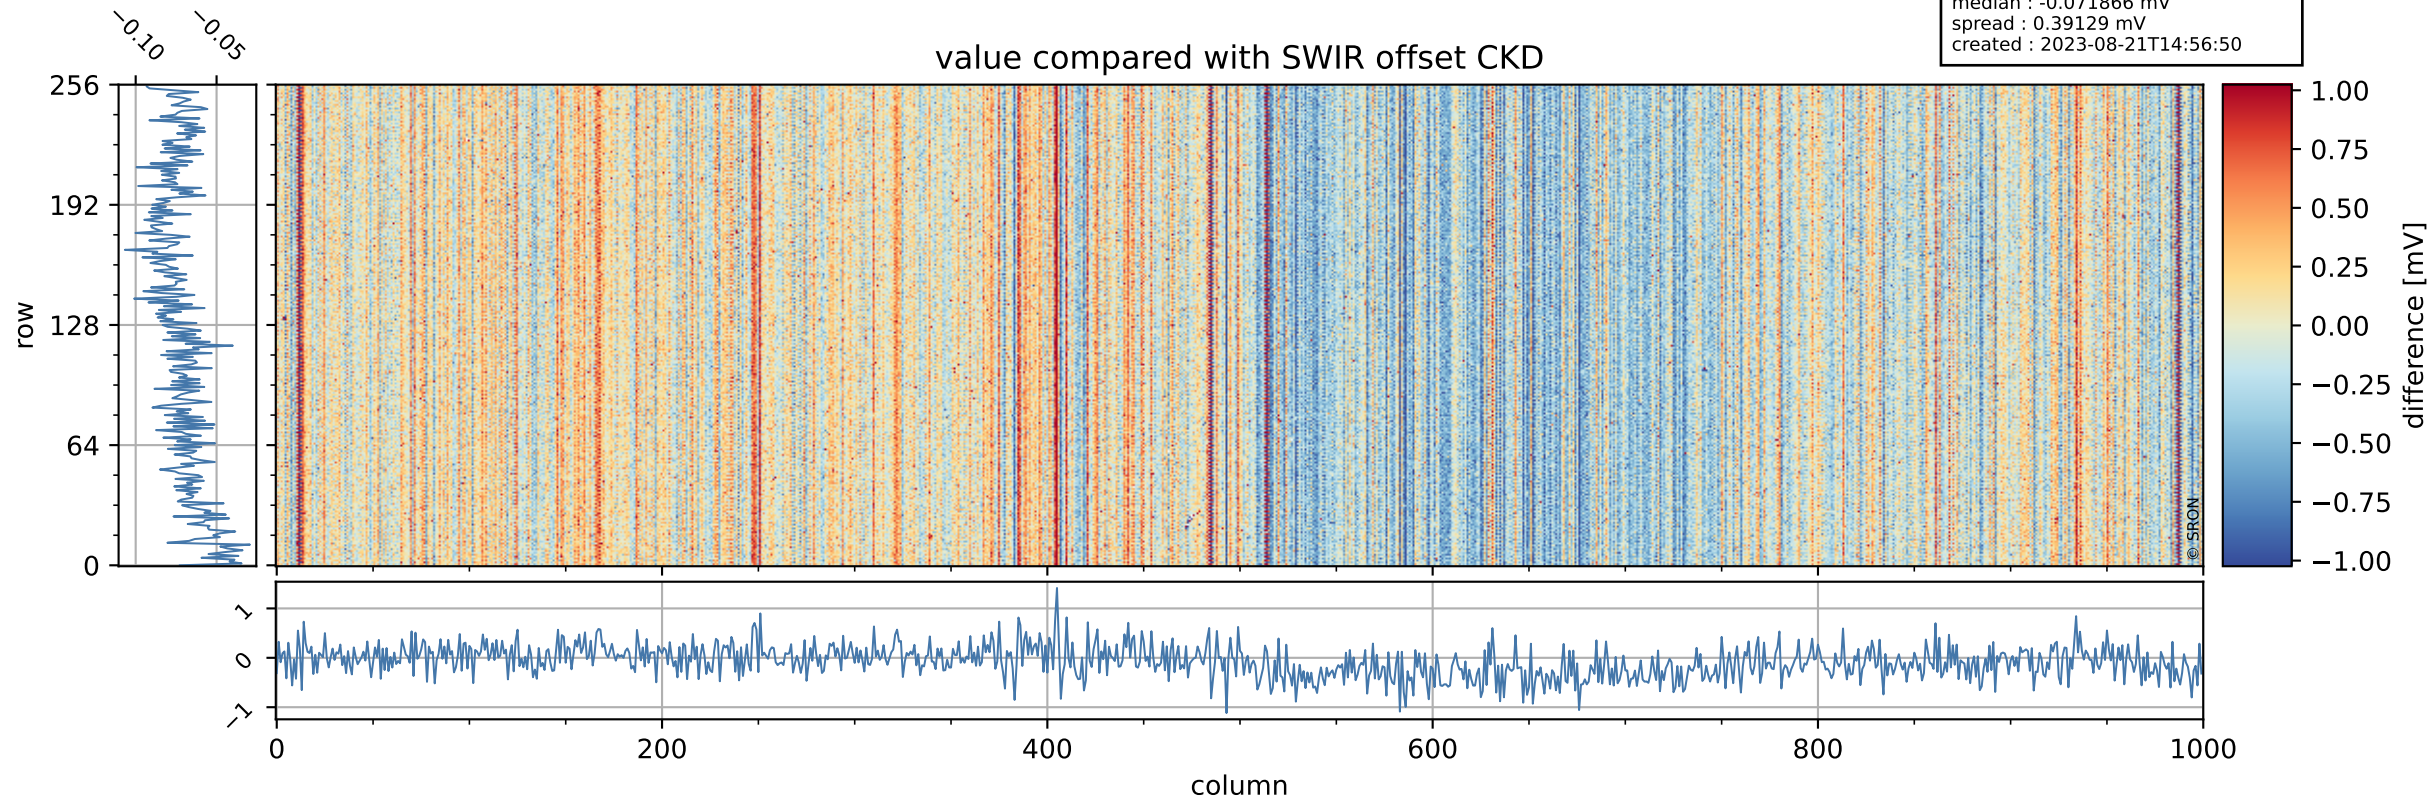

Tropomi SWIR offset (official)

orbits : 19 in [18157, 18202]
coverage : 2021-04-15 / 2021-04-18
median : 0.52594 V
spread : 0.035919 V
created : 2023-08-21T14:56:49

value detector map

Tropomi SWIR offset (official)

orbits : 19 in [18157, 18202]
coverage : 2021-04-15 / 2021-04-18
median : 30.604 μV
spread : 15.158 μV
created : 2023-08-21T14:56:49

Tropomi SWIR offset (official)

value compared with SWIR offset CKD

orbits : 19 in [18157, 18202]
coverage : 2021-04-15 / 2021-04-18
median : -0.071866 mV
spread : 0.39129 mV
created : 2023-08-21T14:56:50

Tropomi SWIR offset (official) ground-tracks of Sentinel-5P

orbits : 19 in [18157, 18202]
coverage : 2021-04-15 / 2021-04-18
created : 2023-08-21T14:56:50

Tropomi SWIR offset (official)

orbits : [2827, 18202]
coverage : 2018-04-30 / 2021-04-18
created : 2023-08-21T14:56:50

trend of detector median & temperatures