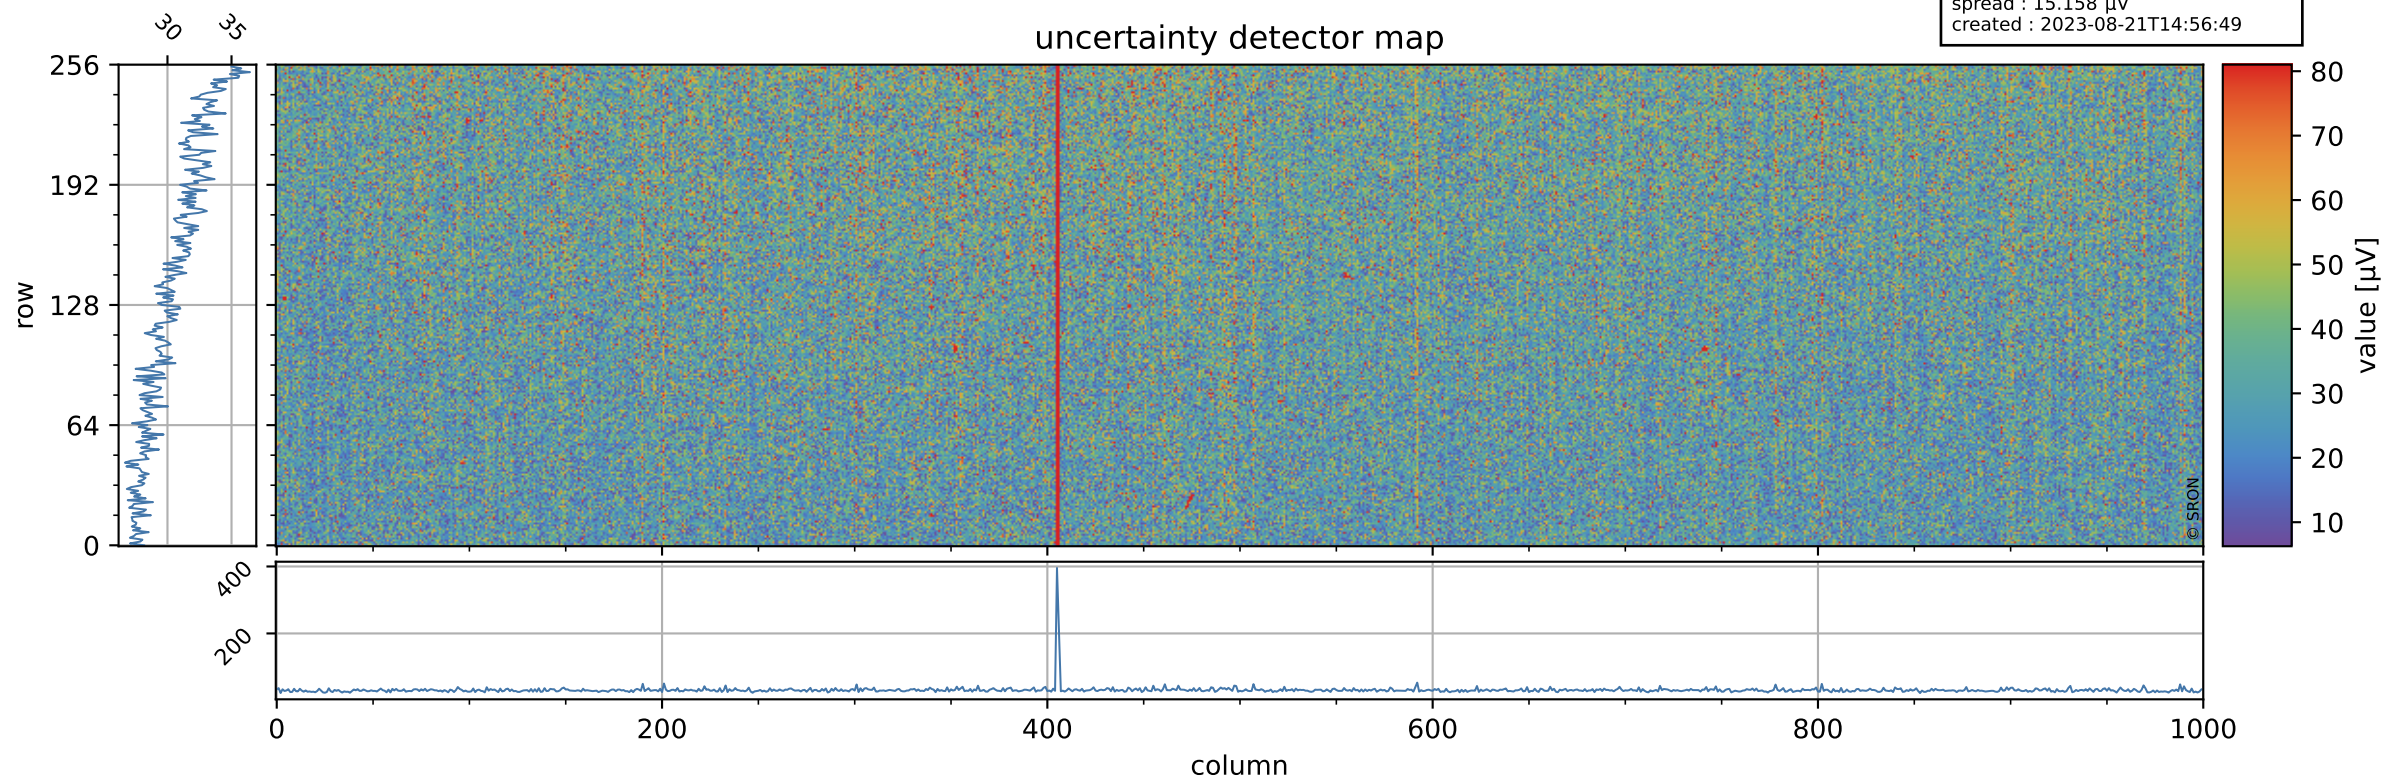

Tropomi SWIR offset (official)

orbits : 19 in [18157, 18202]
coverage : 2021-04-15 / 2021-04-18
median : 0.52594 V
spread : 0.035919 V
created : 2023-08-21T14:56:49

value detector map

Tropomi SWIR offset (official)

orbits : 19 in [18157, 18202]
coverage : 2021-04-15 / 2021-04-18
median : 30.604 μV
spread : 15.158 μV
created : 2023-08-21T14:56:49

Tropomi SWIR offset (official)

value compared with SWIR offset CKD

orbits : 19 in [18157, 18202]
coverage : 2021-04-15 / 2021-04-18
median : -0.071866 mV
spread : 0.39129 mV
created : 2023-08-21T14:56:50

Tropomi SWIR offset (official) ground-tracks of Sentinel-5P

orbits : 19 in [18157, 18202]
coverage : 2021-04-15 / 2021-04-18
created : 2023-08-21T14:56:50

Tropomi SWIR offset (official)

orbits : [2827, 18202]
coverage : 2018-04-30 / 2021-04-18
created : 2023-08-21T14:56:50

trend of detector median & temperatures