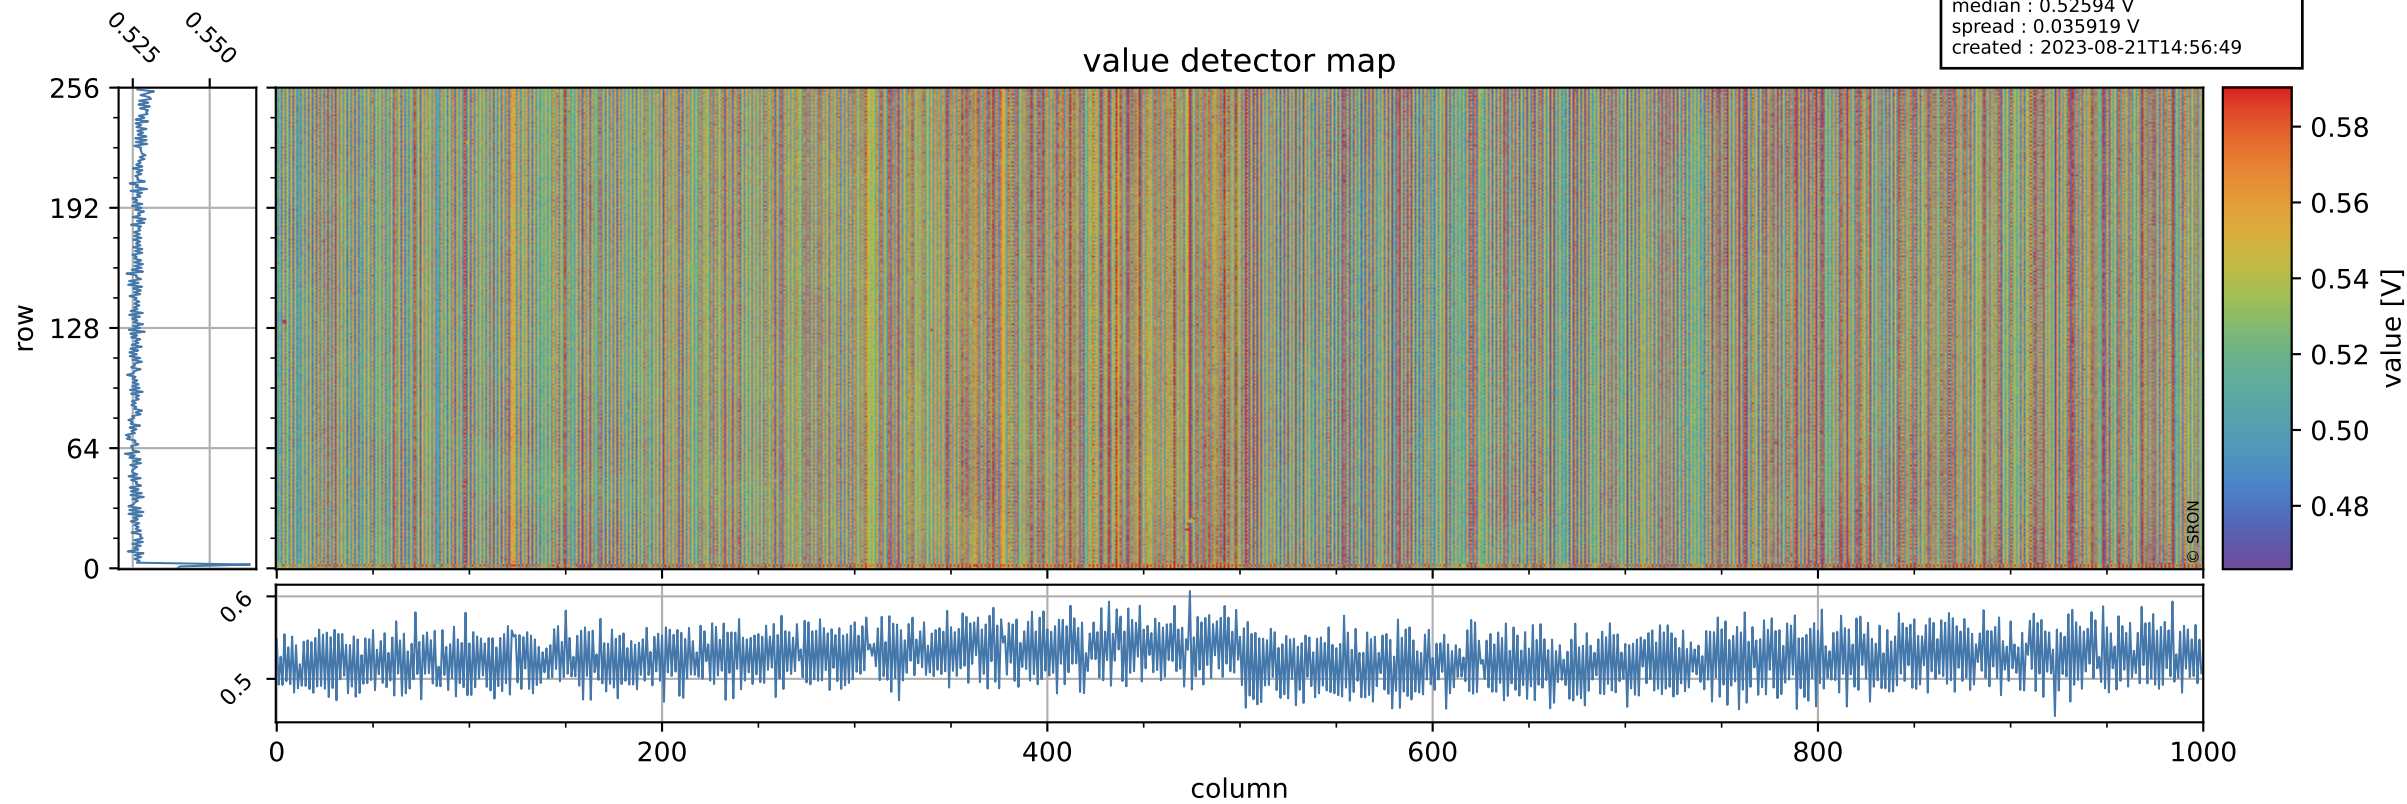

Tropomi SWIR offset (official)

orbits : 19 in [18157, 18202]
coverage : 2021-04-15 / 2021-04-18
median : 0.52594 V
spread : 0.035919 V
created : 2023-08-21T14:56:49

value detector map

Tropomi SWIR offset (official)

orbits : 19 in [18157, 18202]
coverage : 2021-04-15 / 2021-04-18
median : 30.604 μV
spread : 15.158 μV
created : 2023-08-21T14:56:49

Tropomi SWIR offset (official)

value compared with SWIR offset CKD

orbits : 19 in [18157, 18202]
coverage : 2021-04-15 / 2021-04-18
median : -0.071866 mV
spread : 0.39129 mV
created : 2023-08-21T14:56:50

Tropomi SWIR offset (official) ground-tracks of Sentinel-5P

orbits : 19 in [18157, 18202]
coverage : 2021-04-15 / 2021-04-18
created : 2023-08-21T14:56:50

Tropomi SWIR offset (official)

orbits : [2827, 18202]
coverage : 2018-04-30 / 2021-04-18
created : 2023-08-21T14:56:50

trend of detector median & temperatures