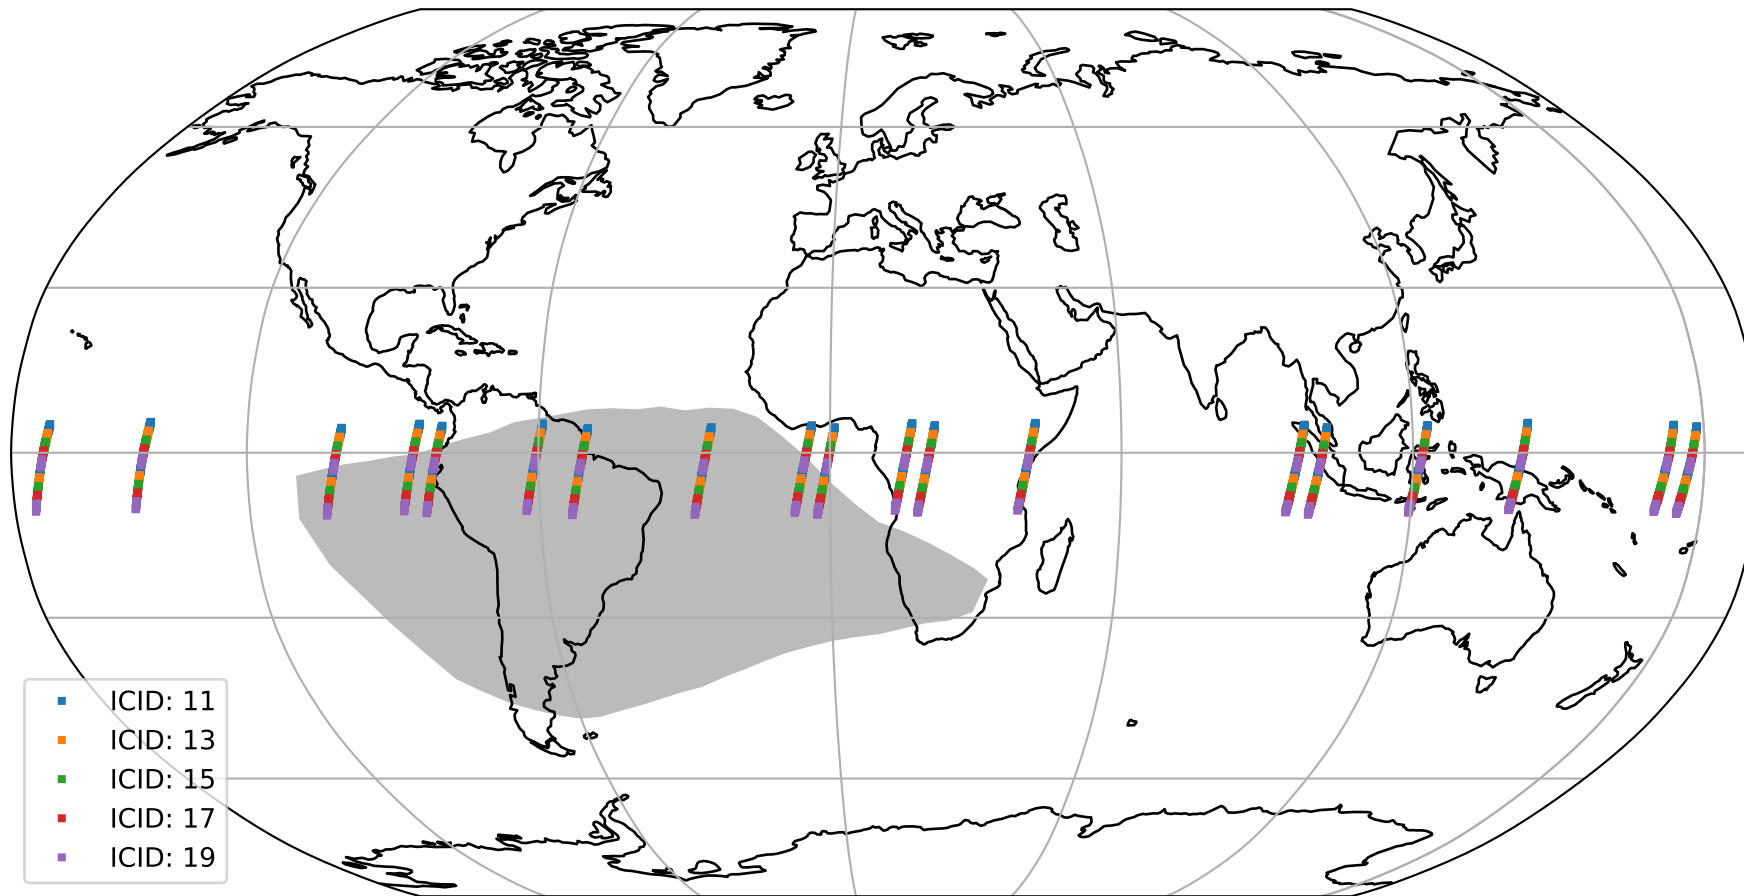

Tropomi SWIR offset (official)

orbits : 19 in [18157, 18202]
coverage : 2021-04-15 / 2021-04-18
median : 0.52594 V
spread : 0.035919 V
created : 2023-08-21T14:56:49

value detector map

Tropomi SWIR offset (official)

orbits : 19 in [18157, 18202]
coverage : 2021-04-15 / 2021-04-18
median : 30.604 μV
spread : 15.158 μV
created : 2023-08-21T14:56:49

Tropomi SWIR offset (official)

value compared with SWIR offset CKD

orbits : 19 in [18157, 18202]
coverage : 2021-04-15 / 2021-04-18
median : -0.071866 mV
spread : 0.39129 mV
created : 2023-08-21T14:56:50

Tropomi SWIR offset (official) ground-tracks of Sentinel-5P

orbits : 19 in [18157, 18202]
coverage : 2021-04-15 / 2021-04-18
created : 2023-08-21T14:56:50

Tropomi SWIR offset (official)

orbits : [2827, 18202]
coverage : 2018-04-30 / 2021-04-18
created : 2023-08-21T14:56:50

trend of detector median & temperatures