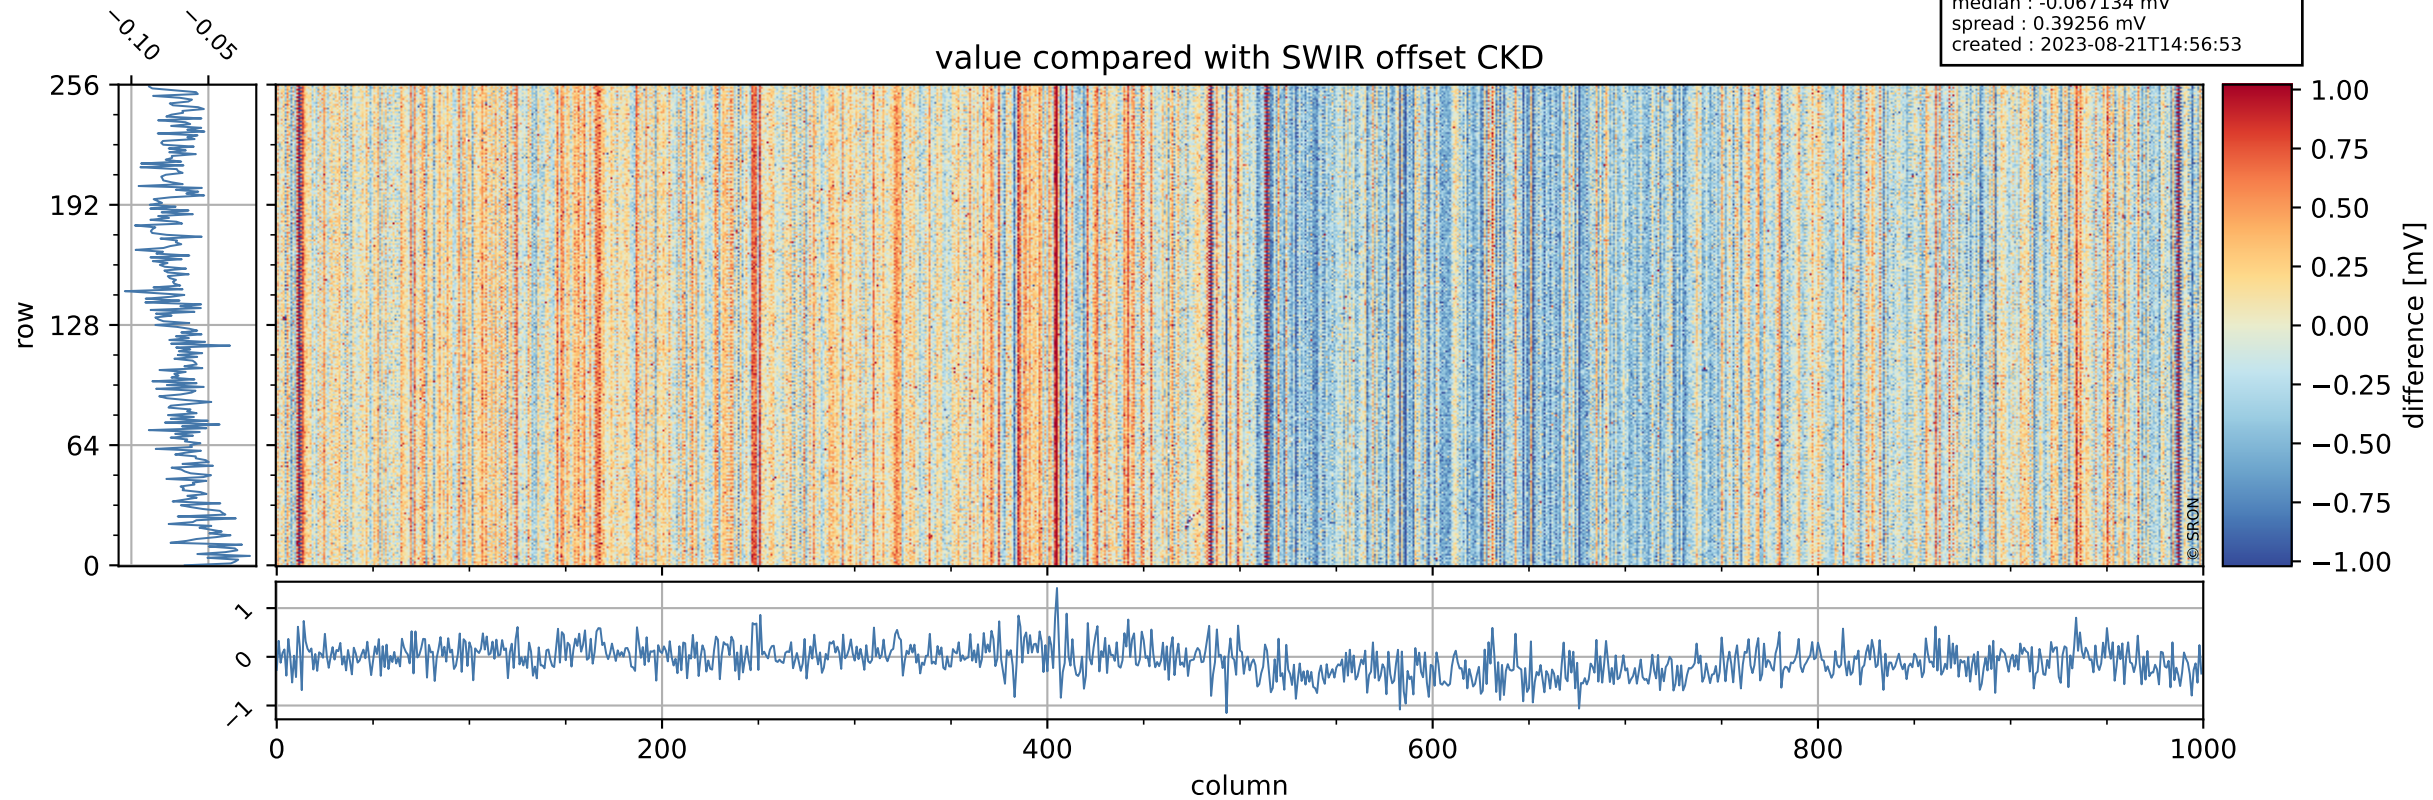

## value detector map

# Tropomi SWIR offset (official)

orbits : 20 in [18172, 18217]  
coverage : 2021-04-16 / 2021-04-19  
median : 30.247  $\mu\text{V}$   
spread : 14.982  $\mu\text{V}$   
created : 2023-08-21T14:56:52

# Tropomi SWIR offset (official)

value compared with SWIR offset CKD

orbits : 20 in [18172, 18217]  
coverage : 2021-04-16 / 2021-04-19  
median : -0.067134 mV  
spread : 0.39256 mV  
created : 2023-08-21T14:56:53

# Tropomi SWIR offset (official) ground-tracks of Sentinel-5P

orbits : 20 in [18172, 18217]  
coverage : 2021-04-16 / 2021-04-19  
created : 2023-08-21T14:56:53