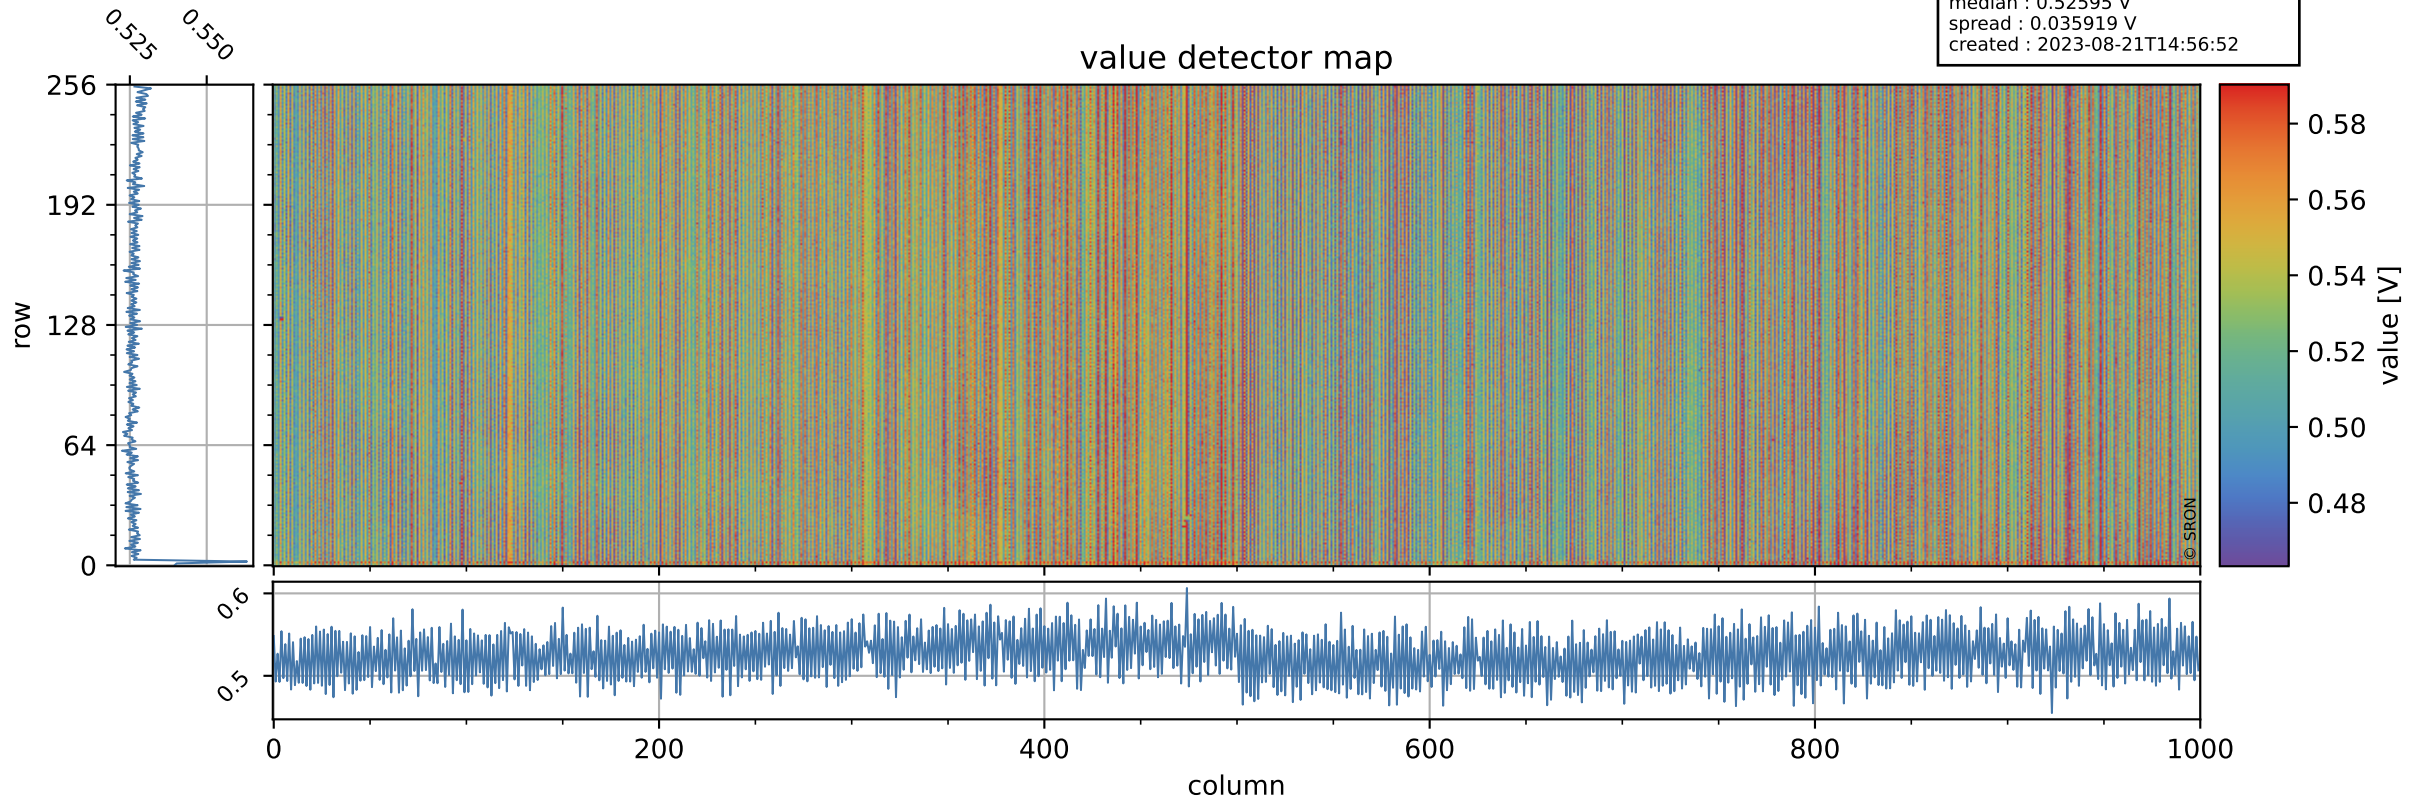

# Tropomi SWIR offset (official)

orbits : 20 in [18172, 18217]  
coverage : 2021-04-16 / 2021-04-19  
median : 0.52595 V  
spread : 0.035919 V  
created : 2023-08-21T14:56:52

## value detector map

# Tropomi SWIR offset (official)

orbits : 20 in [18172, 18217]  
coverage : 2021-04-16 / 2021-04-19  
median : 30.247  $\mu\text{V}$   
spread : 14.982  $\mu\text{V}$   
created : 2023-08-21T14:56:52

# Tropomi SWIR offset (official) ground-tracks of Sentinel-5P

orbits : 20 in [18172, 18217]  
coverage : 2021-04-16 / 2021-04-19  
created : 2023-08-21T14:56:53