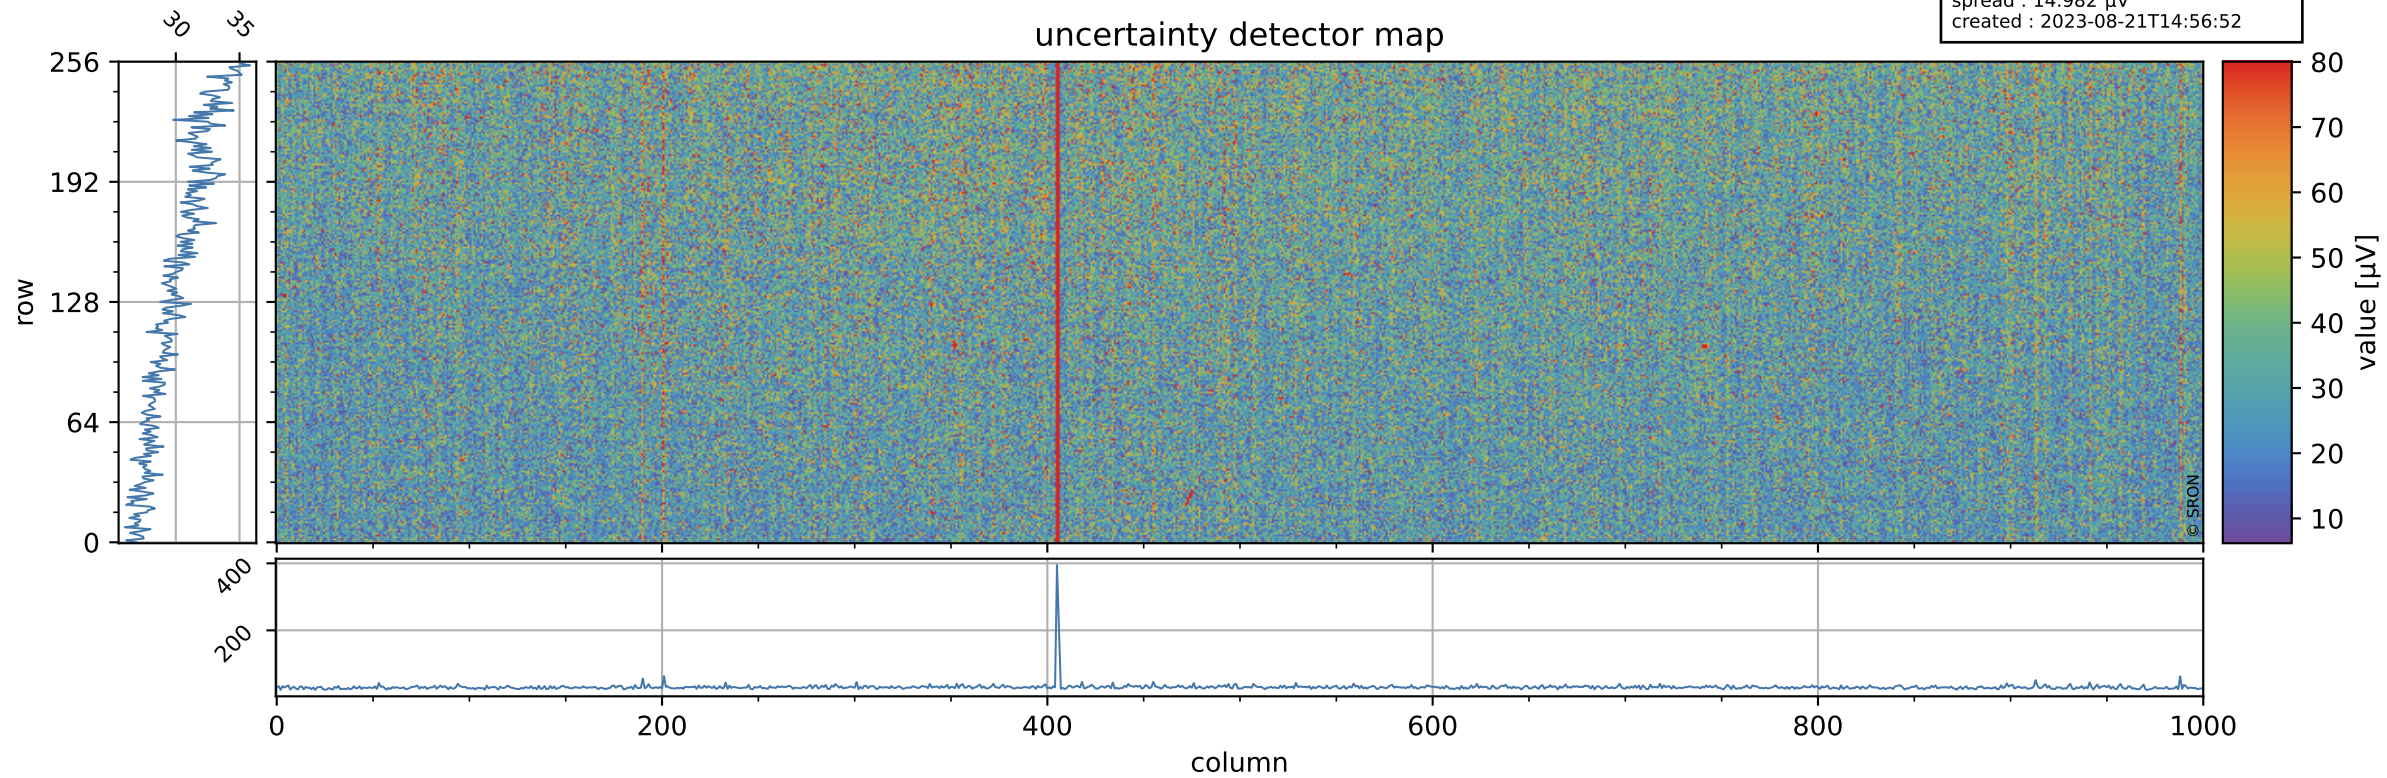

# Tropomi SWIR offset (official)

orbits : 20 in [18172, 18217]  
coverage : 2021-04-16 / 2021-04-19  
median : 0.52595 V  
spread : 0.035919 V  
created : 2023-08-21T14:56:52

## value detector map

# Tropomi SWIR offset (official)

orbits : 20 in [18172, 18217]  
coverage : 2021-04-16 / 2021-04-19  
median : 30.247  $\mu\text{V}$   
spread : 14.982  $\mu\text{V}$   
created : 2023-08-21T14:56:52

# Tropomi SWIR offset (official) ground-tracks of Sentinel-5P

orbits : 20 in [18172, 18217]  
coverage : 2021-04-16 / 2021-04-19  
created : 2023-08-21T14:56:53