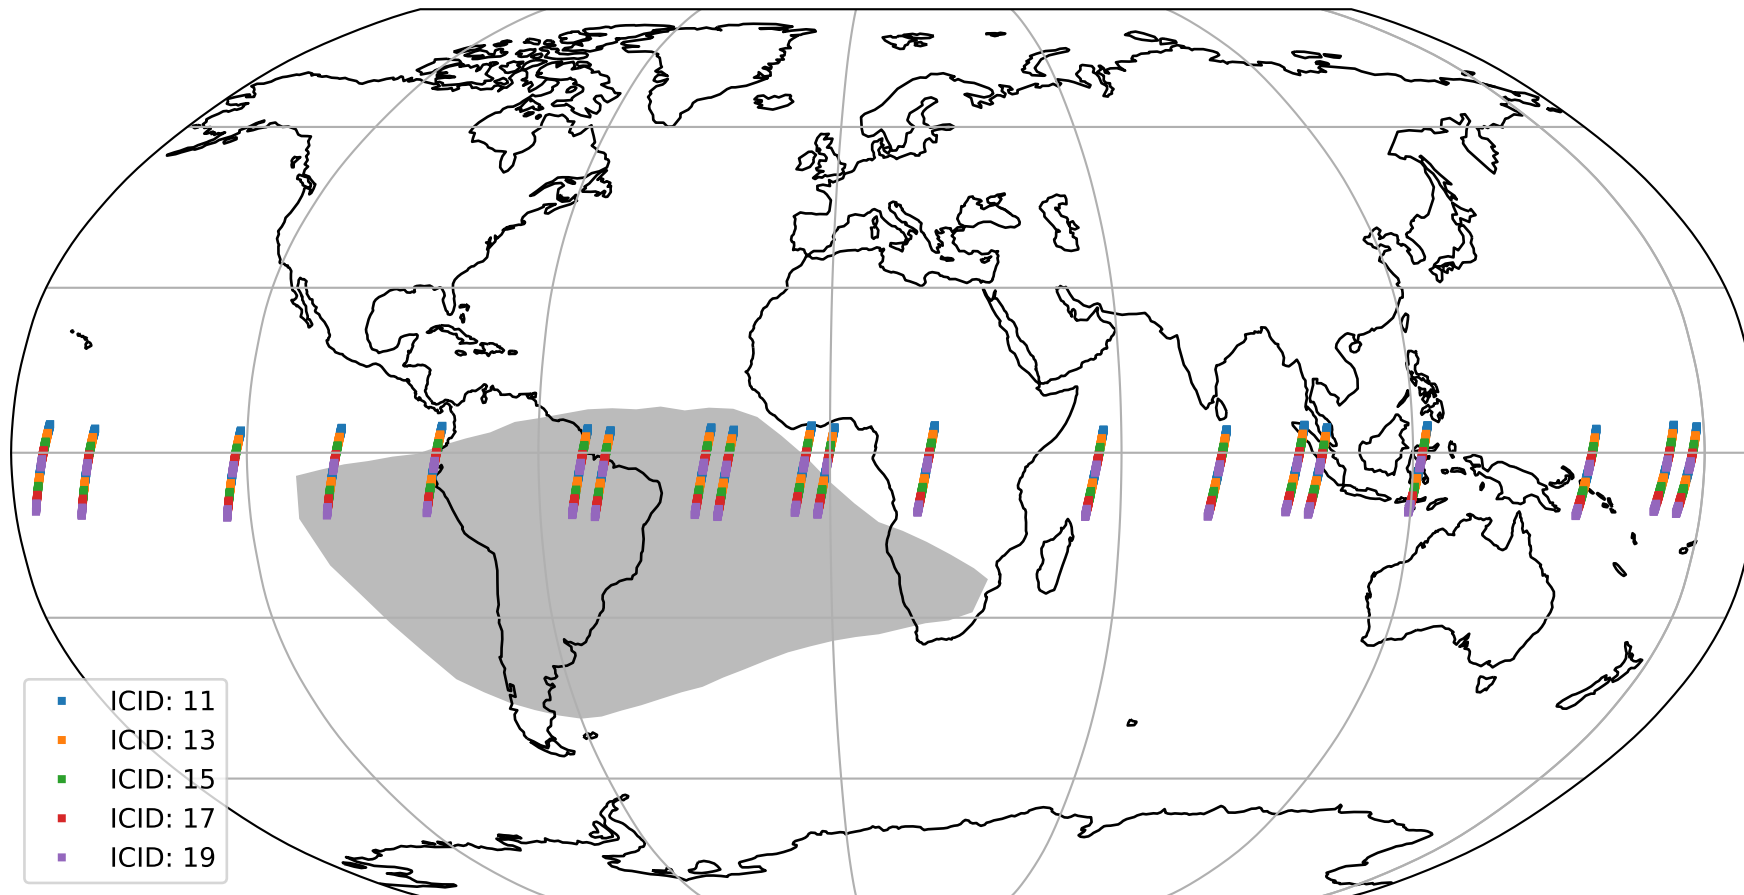

# Tropomi SWIR offset (official)

orbits : 20 in [18172, 18217]  
coverage : 2021-04-16 / 2021-04-19  
median : 30.247  $\mu\text{V}$   
spread : 14.982  $\mu\text{V}$   
created : 2023-08-21T14:56:52

# Tropomi SWIR offset (official)

value compared with SWIR offset CKD

orbits : 20 in [18172, 18217]  
coverage : 2021-04-16 / 2021-04-19  
median : -0.067134 mV  
spread : 0.39256 mV  
created : 2023-08-21T14:56:53

# Tropomi SWIR offset (official) ground-tracks of Sentinel-5P

orbits : 20 in [18172, 18217]  
coverage : 2021-04-16 / 2021-04-19  
created : 2023-08-21T14:56:53

# Tropomi SWIR offset (official)

orbits : [2827, 18217]  
coverage : 2018-04-30 / 2021-04-19  
created : 2023-08-21T14:56:54