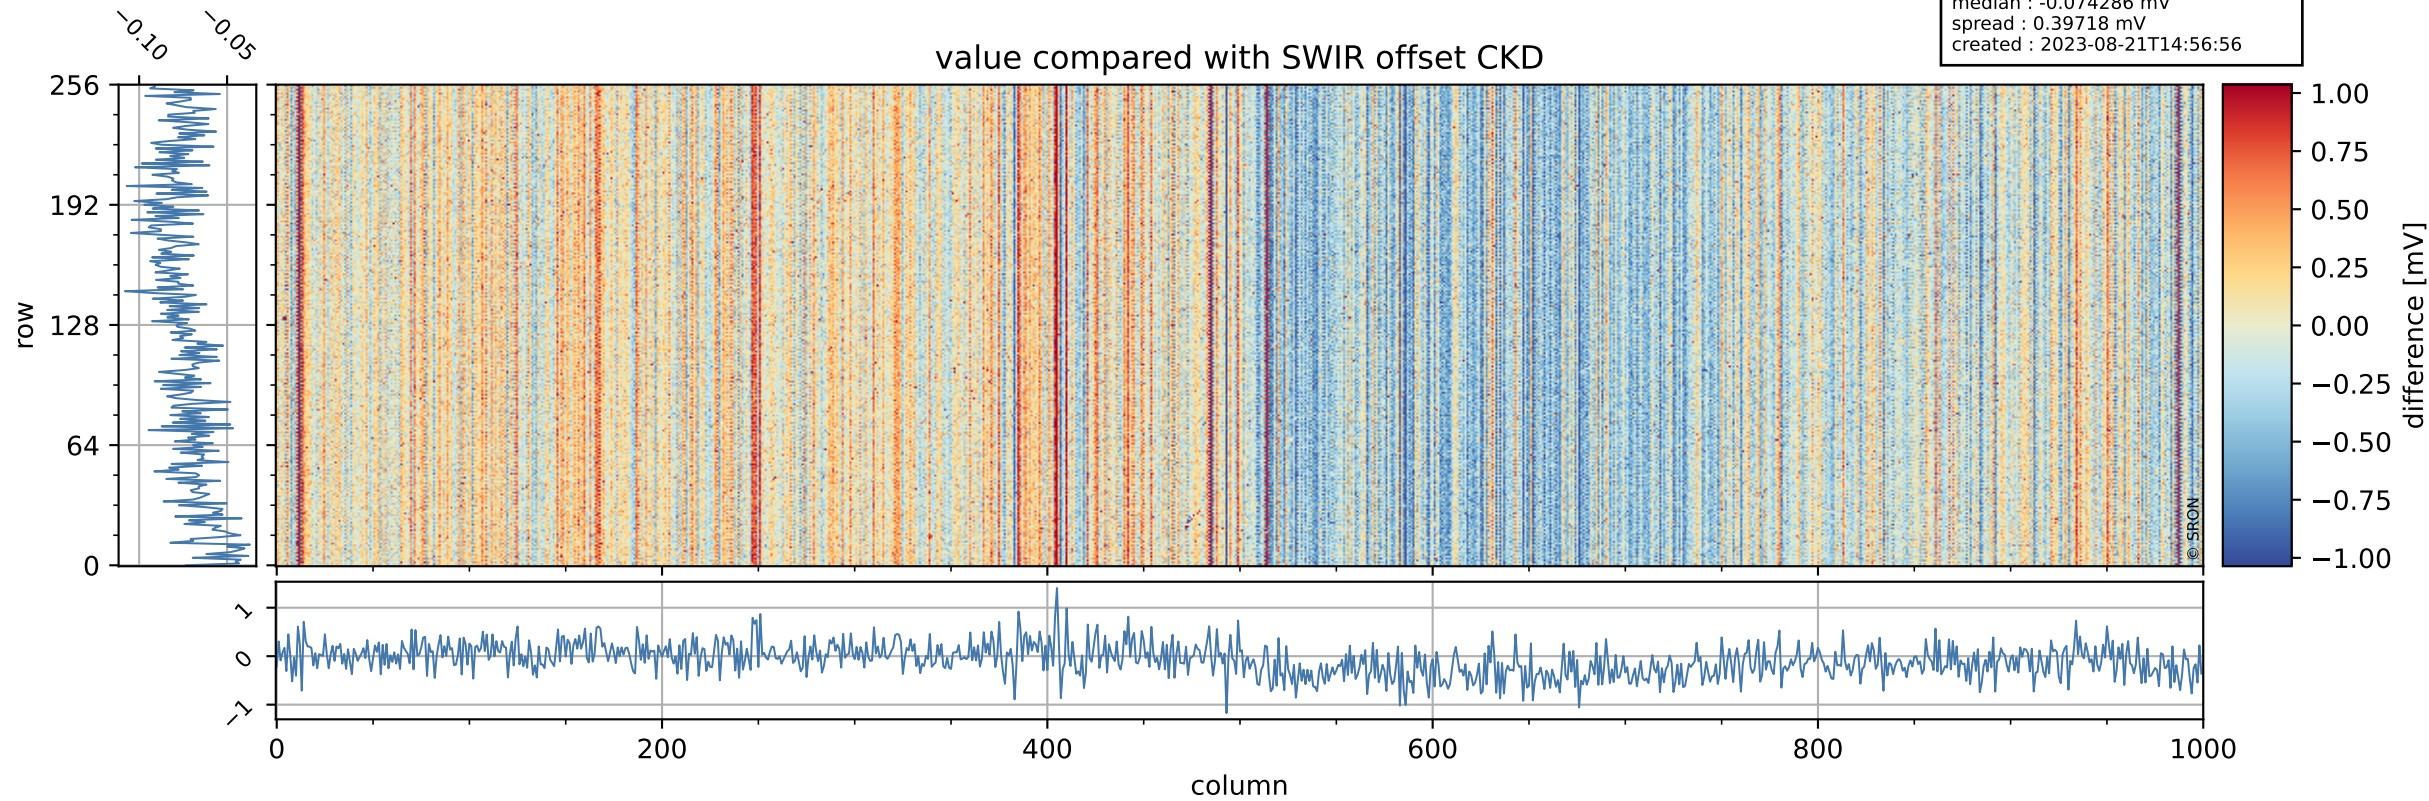

Tropomi SWIR offset (official)

orbits : 19 in [18187, 18232]
coverage : 2021-04-17 / 2021-04-20
median : 0.52594 V
spread : 0.035919 V
created : 2023-08-21T14:56:55

value detector map

Tropomi SWIR offset (official)

orbits : 19 in [18187, 18232]
coverage : 2021-04-17 / 2021-04-20
median : 30.059 μV
spread : 14.927 μV
created : 2023-08-21T14:56:56

Tropomi SWIR offset (official)

orbits : 19 in [18187, 18232]
coverage : 2021-04-17 / 2021-04-20
median : -0.074286 mV
spread : 0.39718 mV
created : 2023-08-21T14:56:56

value compared with SWIR offset CKD

Tropomi SWIR offset (official) ground-tracks of Sentinel-5P

orbits : 19 in [18187, 18232]
coverage : 2021-04-17 / 2021-04-20
created : 2023-08-21T14:56:57

Tropomi SWIR offset (official)

orbits : [2827, 18232]
coverage : 2018-04-30 / 2021-04-20
created : 2023-08-21T14:56:57

trend of detector median & temperatures