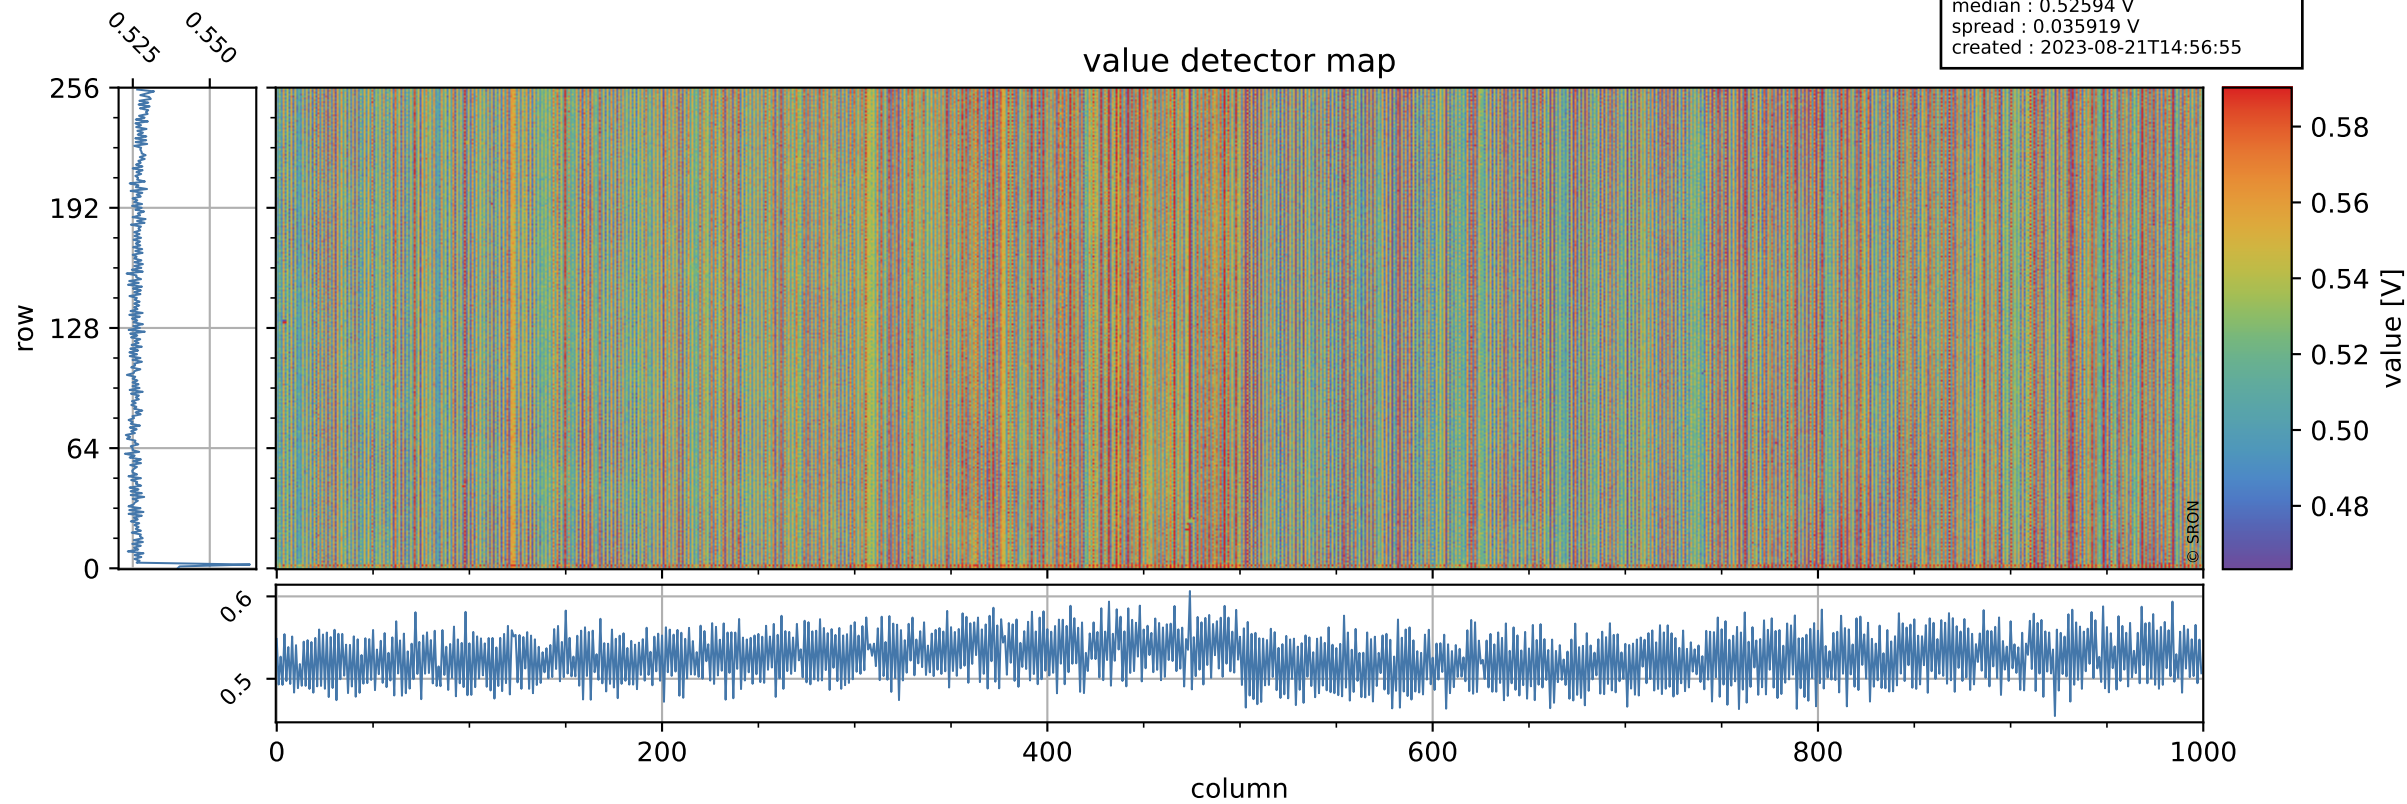

Tropomi SWIR offset (official)

orbits : 19 in [18187, 18232]
coverage : 2021-04-17 / 2021-04-20
median : 0.52594 V
spread : 0.035919 V
created : 2023-08-21T14:56:55

value detector map

Tropomi SWIR offset (official)

orbits : 19 in [18187, 18232]
coverage : 2021-04-17 / 2021-04-20
median : 30.059 μV
spread : 14.927 μV
created : 2023-08-21T14:56:56

Tropomi SWIR offset (official)

orbits : 19 in [18187, 18232]
coverage : 2021-04-17 / 2021-04-20
median : -0.074286 mV
spread : 0.39718 mV
created : 2023-08-21T14:56:56

value compared with SWIR offset CKD

Tropomi SWIR offset (official) ground-tracks of Sentinel-5P

orbits : 19 in [18187, 18232]
coverage : 2021-04-17 / 2021-04-20
created : 2023-08-21T14:56:57

Tropomi SWIR offset (official)

orbits : [2827, 18232]
coverage : 2018-04-30 / 2021-04-20
created : 2023-08-21T14:56:57

trend of detector median & temperatures