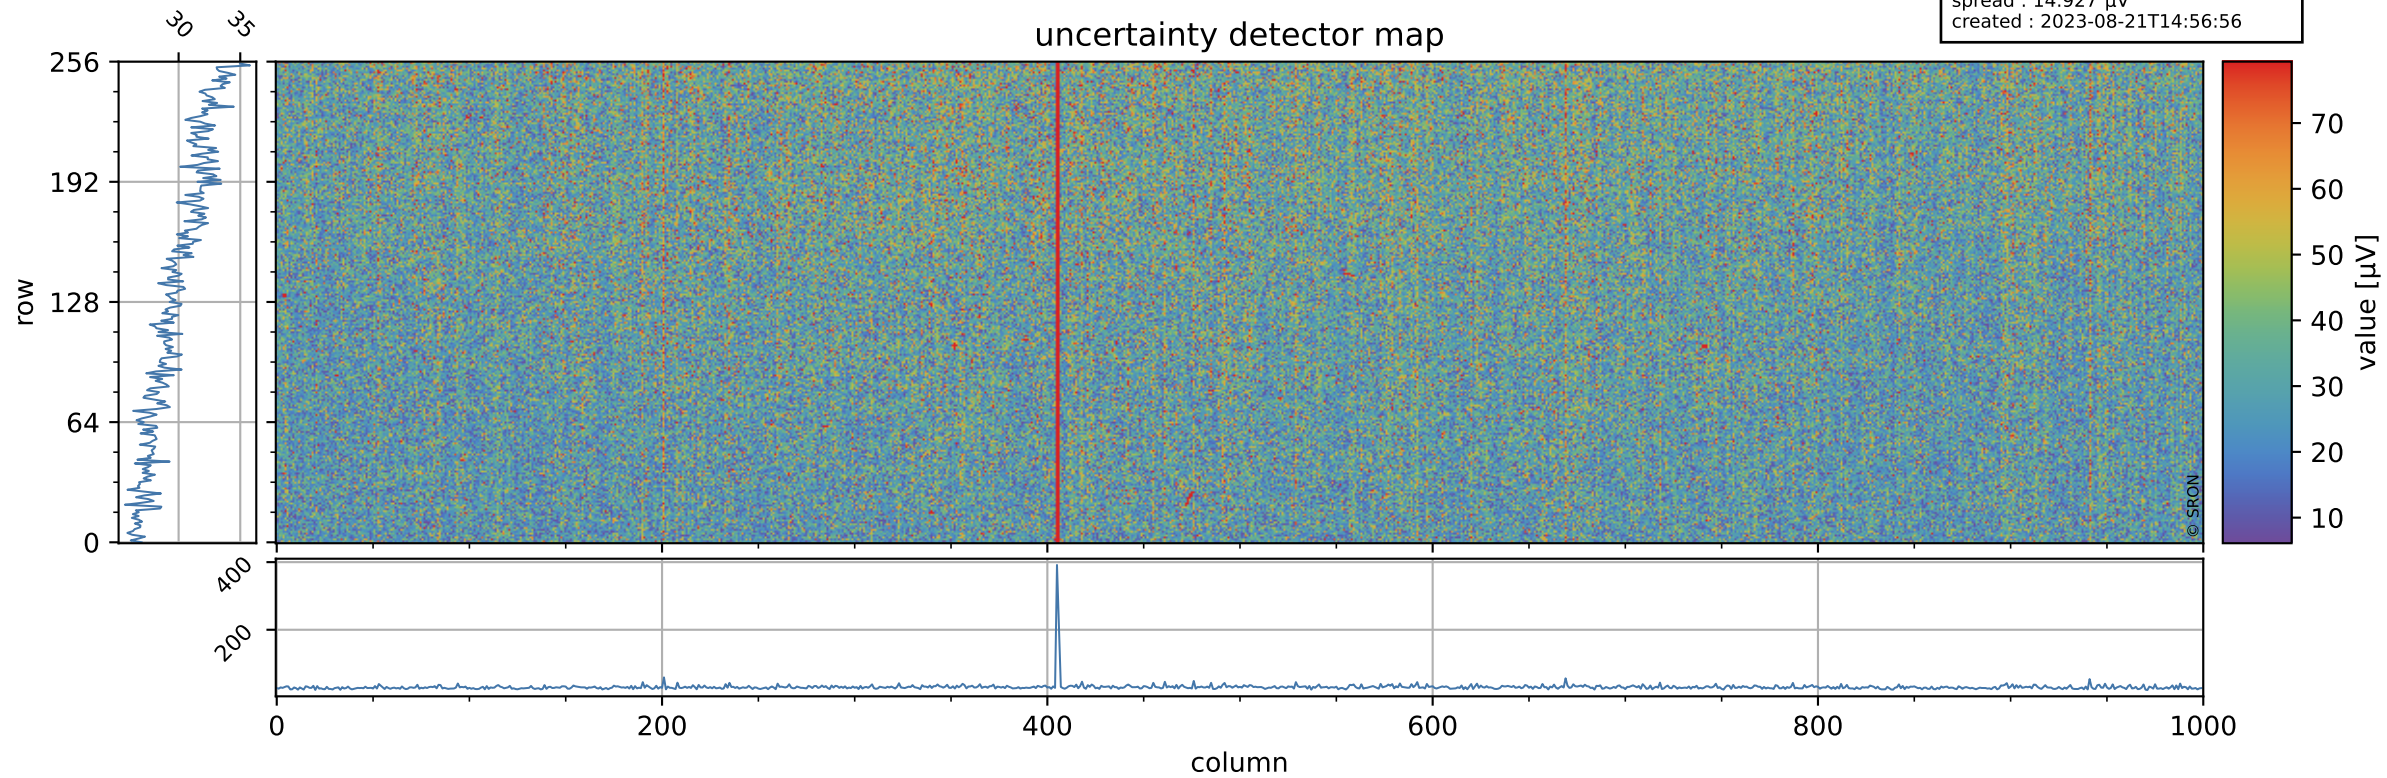

Tropomi SWIR offset (official)

orbits : 19 in [18187, 18232]
coverage : 2021-04-17 / 2021-04-20
median : 0.52594 V
spread : 0.035919 V
created : 2023-08-21T14:56:55

value detector map

Tropomi SWIR offset (official)

orbits : 19 in [18187, 18232]
coverage : 2021-04-17 / 2021-04-20
median : 30.059 μV
spread : 14.927 μV
created : 2023-08-21T14:56:56

Tropomi SWIR offset (official)

orbits : 19 in [18187, 18232]
coverage : 2021-04-17 / 2021-04-20
median : -0.074286 mV
spread : 0.39718 mV
created : 2023-08-21T14:56:56

value compared with SWIR offset CKD

Tropomi SWIR offset (official) ground-tracks of Sentinel-5P

orbits : 19 in [18187, 18232]
coverage : 2021-04-17 / 2021-04-20
created : 2023-08-21T14:56:57

Tropomi SWIR offset (official)

orbits : [2827, 18232]
coverage : 2018-04-30 / 2021-04-20
created : 2023-08-21T14:56:57

trend of detector median & temperatures