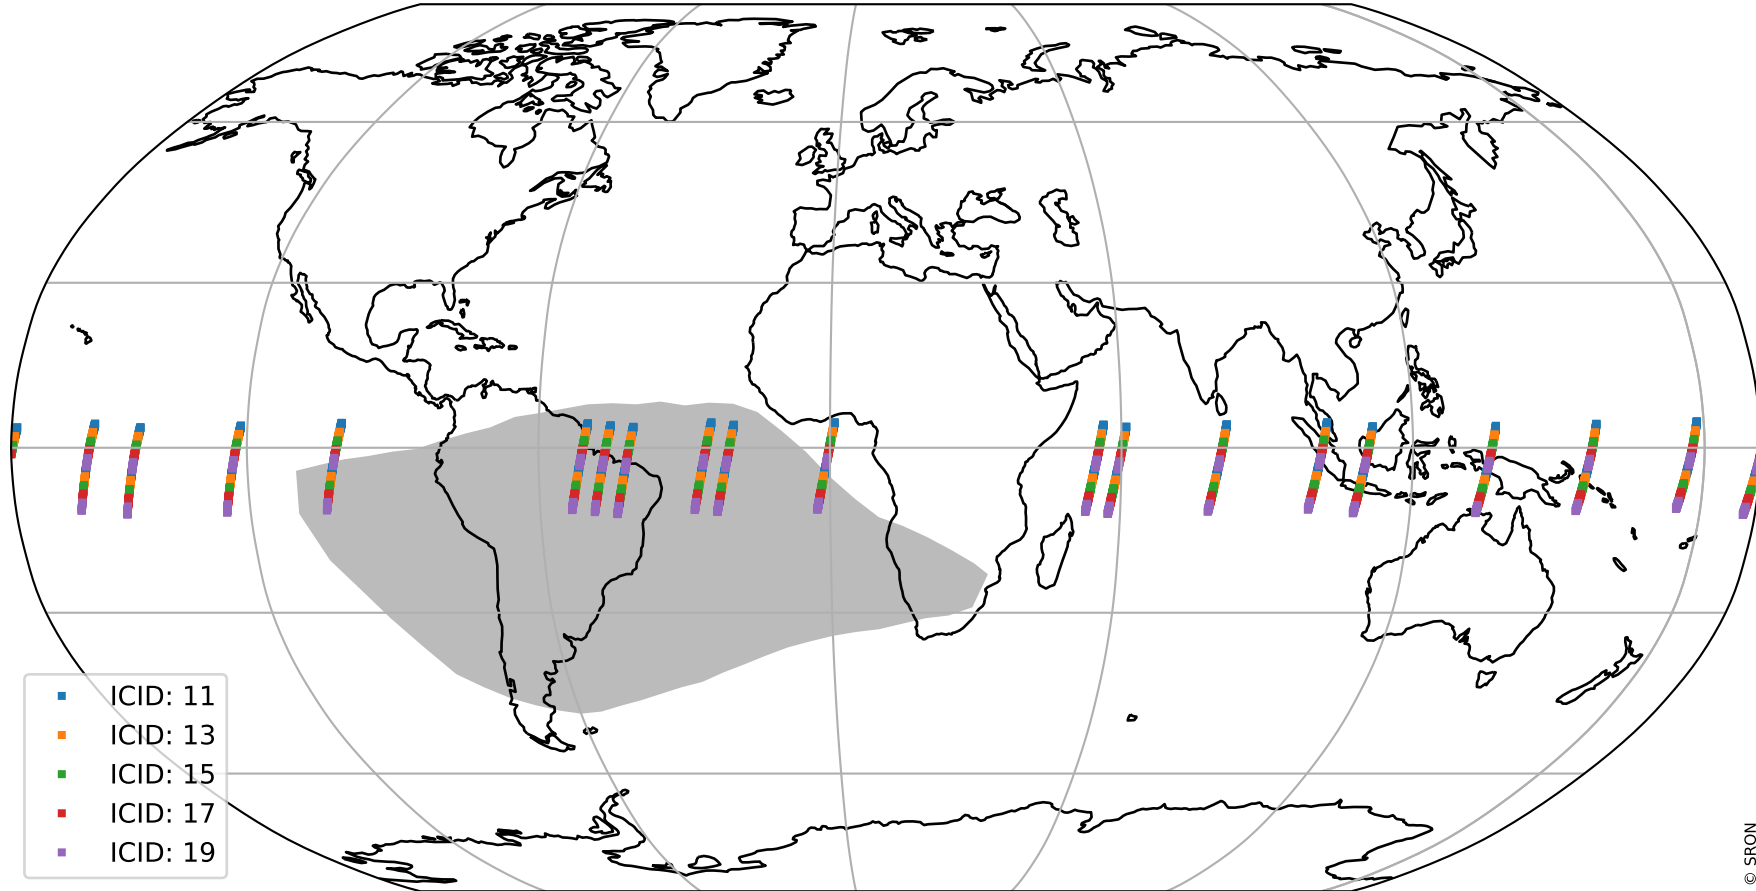

Tropomi SWIR offset (official)

orbits : 19 in [18187, 18232]
coverage : 2021-04-17 / 2021-04-20
median : 0.52594 V
spread : 0.035919 V
created : 2023-08-21T14:56:55

value detector map

Tropomi SWIR offset (official)

orbits : 19 in [18187, 18232]
coverage : 2021-04-17 / 2021-04-20
median : 30.059 μV
spread : 14.927 μV
created : 2023-08-21T14:56:56

Tropomi SWIR offset (official)

orbits : 19 in [18187, 18232]
coverage : 2021-04-17 / 2021-04-20
median : -0.074286 mV
spread : 0.39718 mV
created : 2023-08-21T14:56:56

value compared with SWIR offset CKD

Tropomi SWIR offset (official) ground-tracks of Sentinel-5P

orbits : 19 in [18187, 18232]
coverage : 2021-04-17 / 2021-04-20
created : 2023-08-21T14:56:57

Tropomi SWIR offset (official)

orbits : [2827, 18232]
coverage : 2018-04-30 / 2021-04-20
created : 2023-08-21T14:56:57

trend of detector median & temperatures