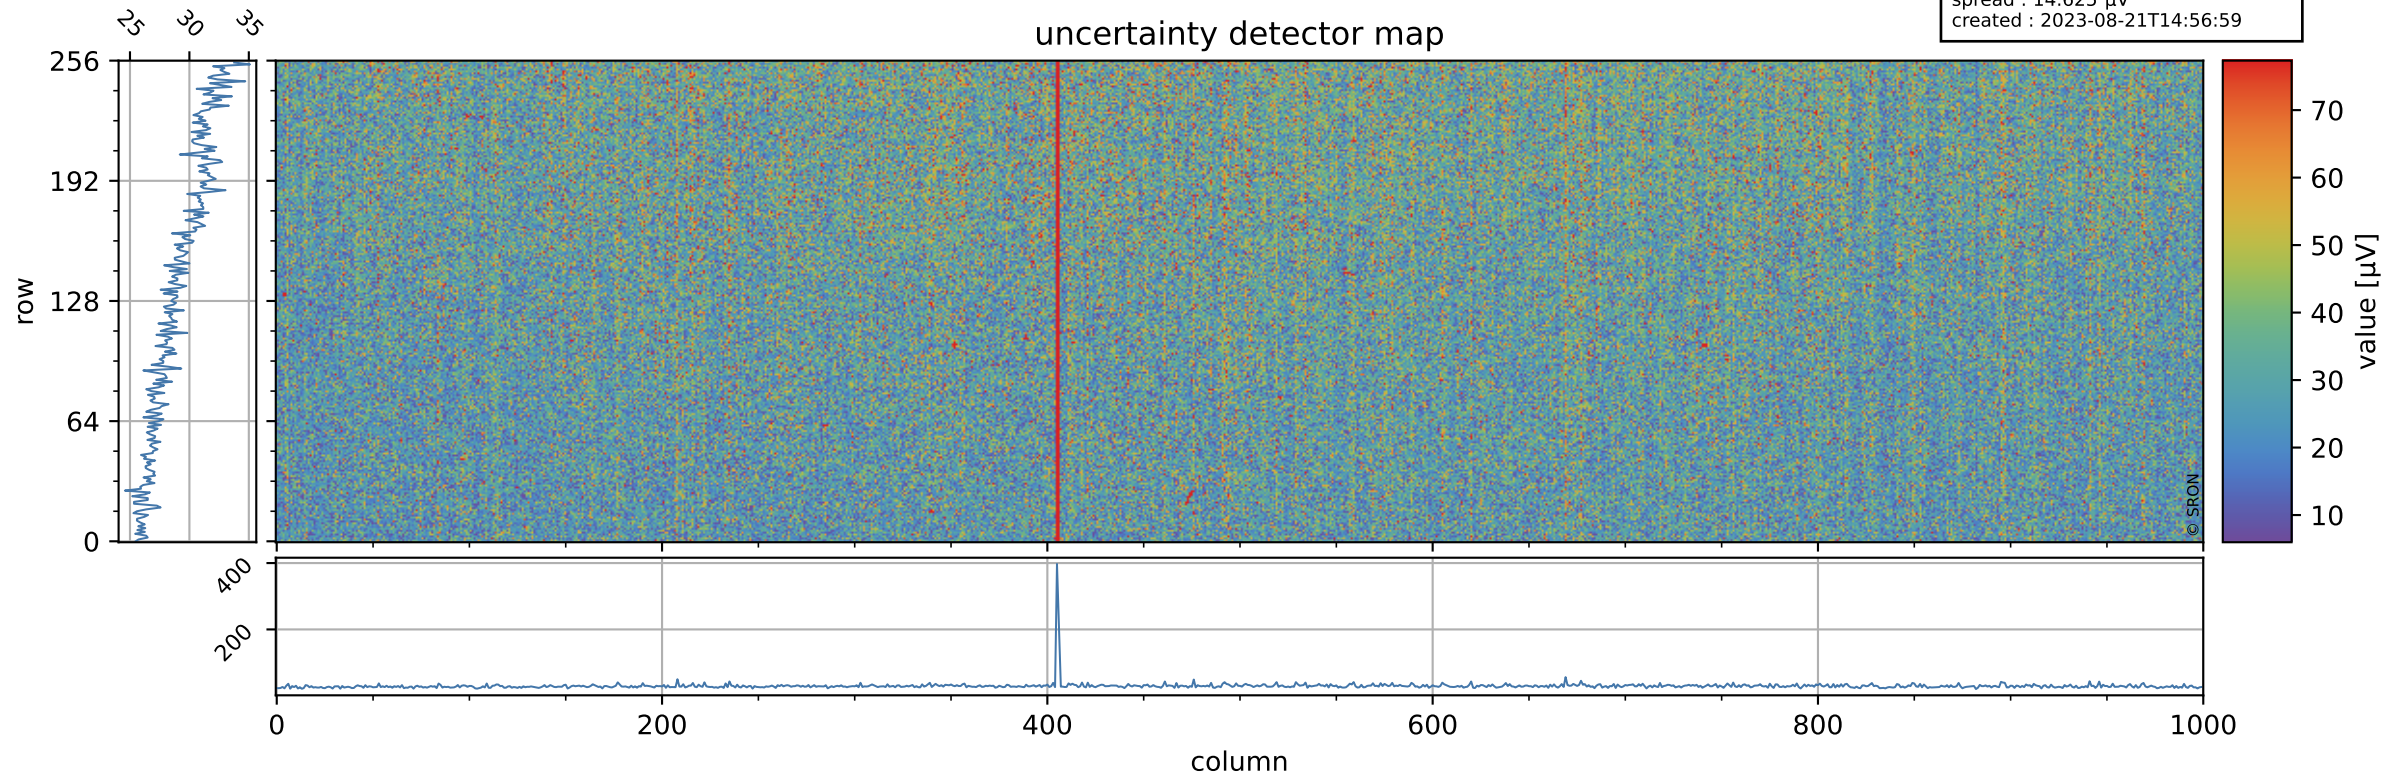

Tropomi SWIR offset (official)

orbits : 20 in [18202, 18247]
coverage : 2021-04-18 / 2021-04-21
median : 0.52595 V
spread : 0.03592 V
created : 2023-08-21T14:56:59

value detector map

Tropomi SWIR offset (official)

orbits : 20 in [18202, 18247]
coverage : 2021-04-18 / 2021-04-21
median : 29.285 μV
spread : 14.625 μV
created : 2023-08-21T14:56:59

Tropomi SWIR offset (official)

orbits : 20 in [18202, 18247]
coverage : 2021-04-18 / 2021-04-21
median : -0.066456 mV
spread : 0.39941 mV
created : 2023-08-21T14:56:59

value compared with SWIR offset CKD

Tropomi SWIR offset (official) ground-tracks of Sentinel-5P

orbits : 20 in [18202, 18247]
coverage : 2021-04-18 / 2021-04-21
created : 2023-08-21T14:56:59

Tropomi SWIR offset (official)

orbits : [2827, 18247]
coverage : 2018-04-30 / 2021-04-21
created : 2023-08-21T14:57:00

trend of detector median & temperatures