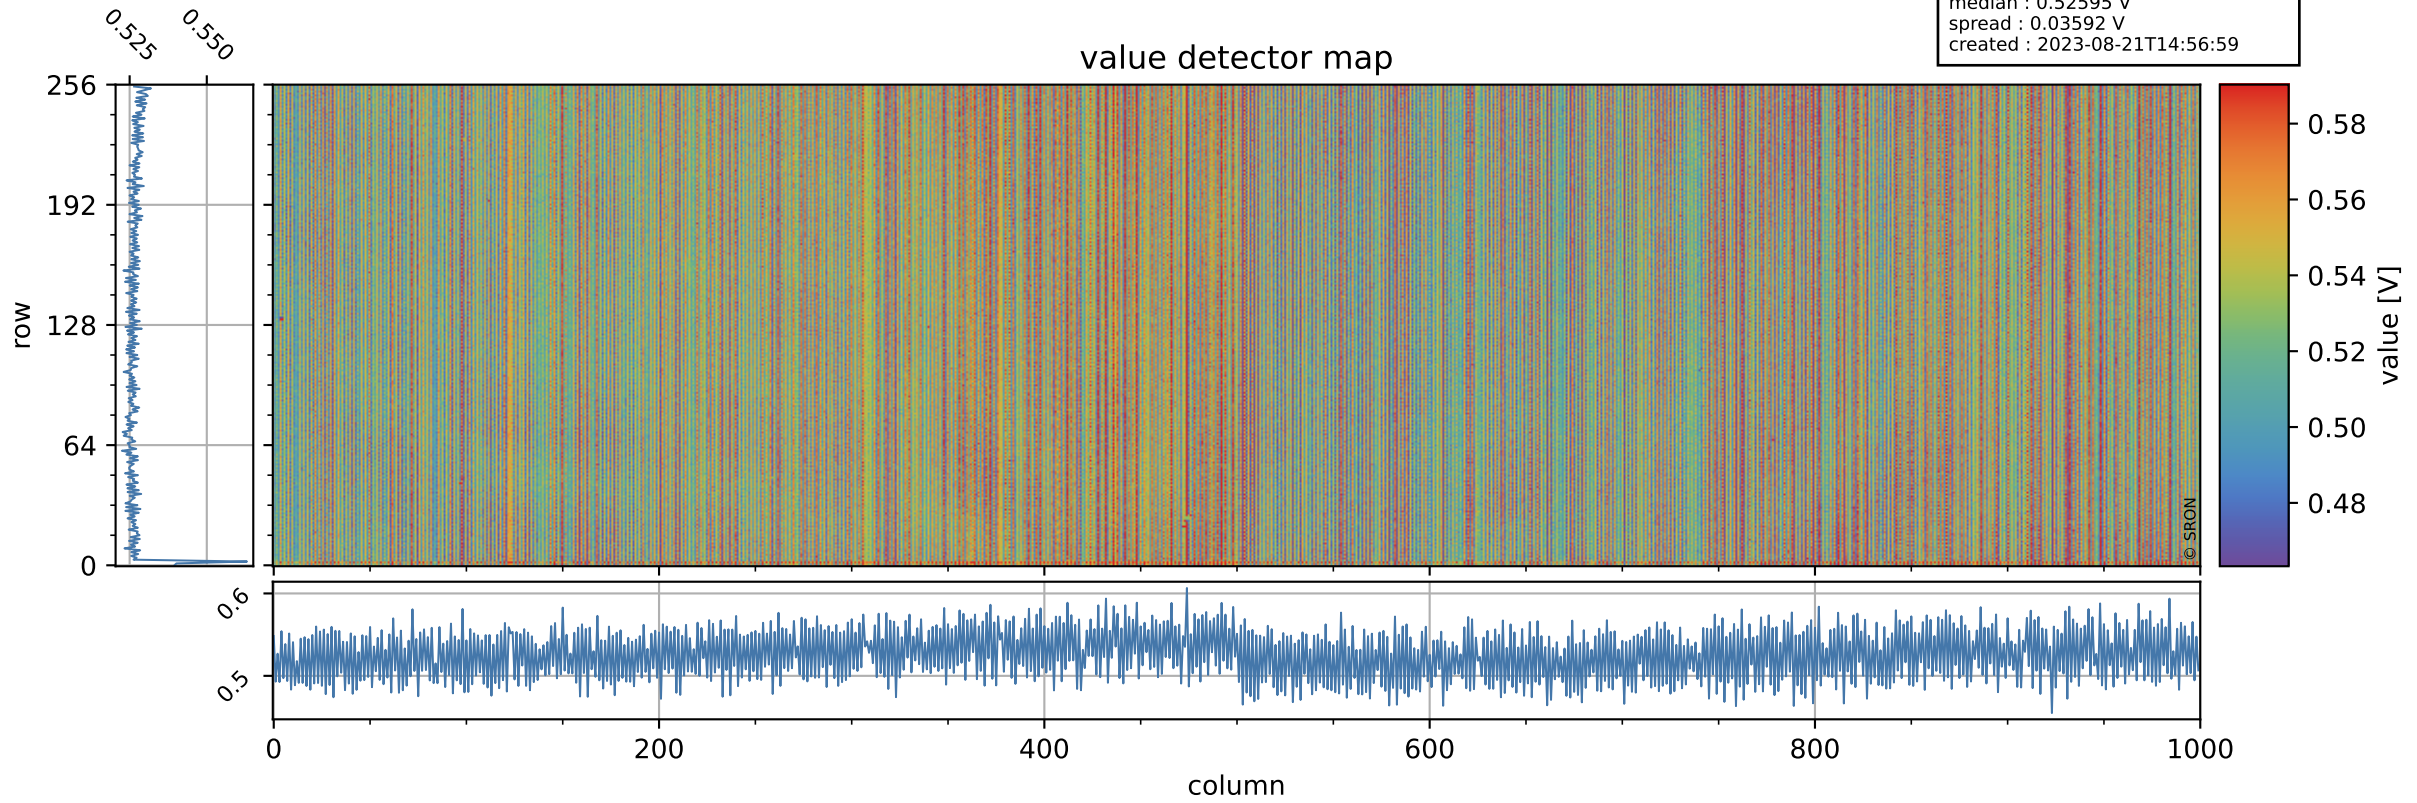

Tropomi SWIR offset (official)

orbits : 20 in [18202, 18247]
coverage : 2021-04-18 / 2021-04-21
median : 0.52595 V
spread : 0.03592 V
created : 2023-08-21T14:56:59

value detector map

Tropomi SWIR offset (official)

orbits : 20 in [18202, 18247]
coverage : 2021-04-18 / 2021-04-21
median : 29.285 μV
spread : 14.625 μV
created : 2023-08-21T14:56:59

Tropomi SWIR offset (official)

orbits : 20 in [18202, 18247]
coverage : 2021-04-18 / 2021-04-21
median : -0.066456 mV
spread : 0.39941 mV
created : 2023-08-21T14:56:59

value compared with SWIR offset CKD

Tropomi SWIR offset (official) ground-tracks of Sentinel-5P

orbits : 20 in [18202, 18247]
coverage : 2021-04-18 / 2021-04-21
created : 2023-08-21T14:56:59

Tropomi SWIR offset (official)

orbits : [2827, 18247]
coverage : 2018-04-30 / 2021-04-21
created : 2023-08-21T14:57:00

trend of detector median & temperatures