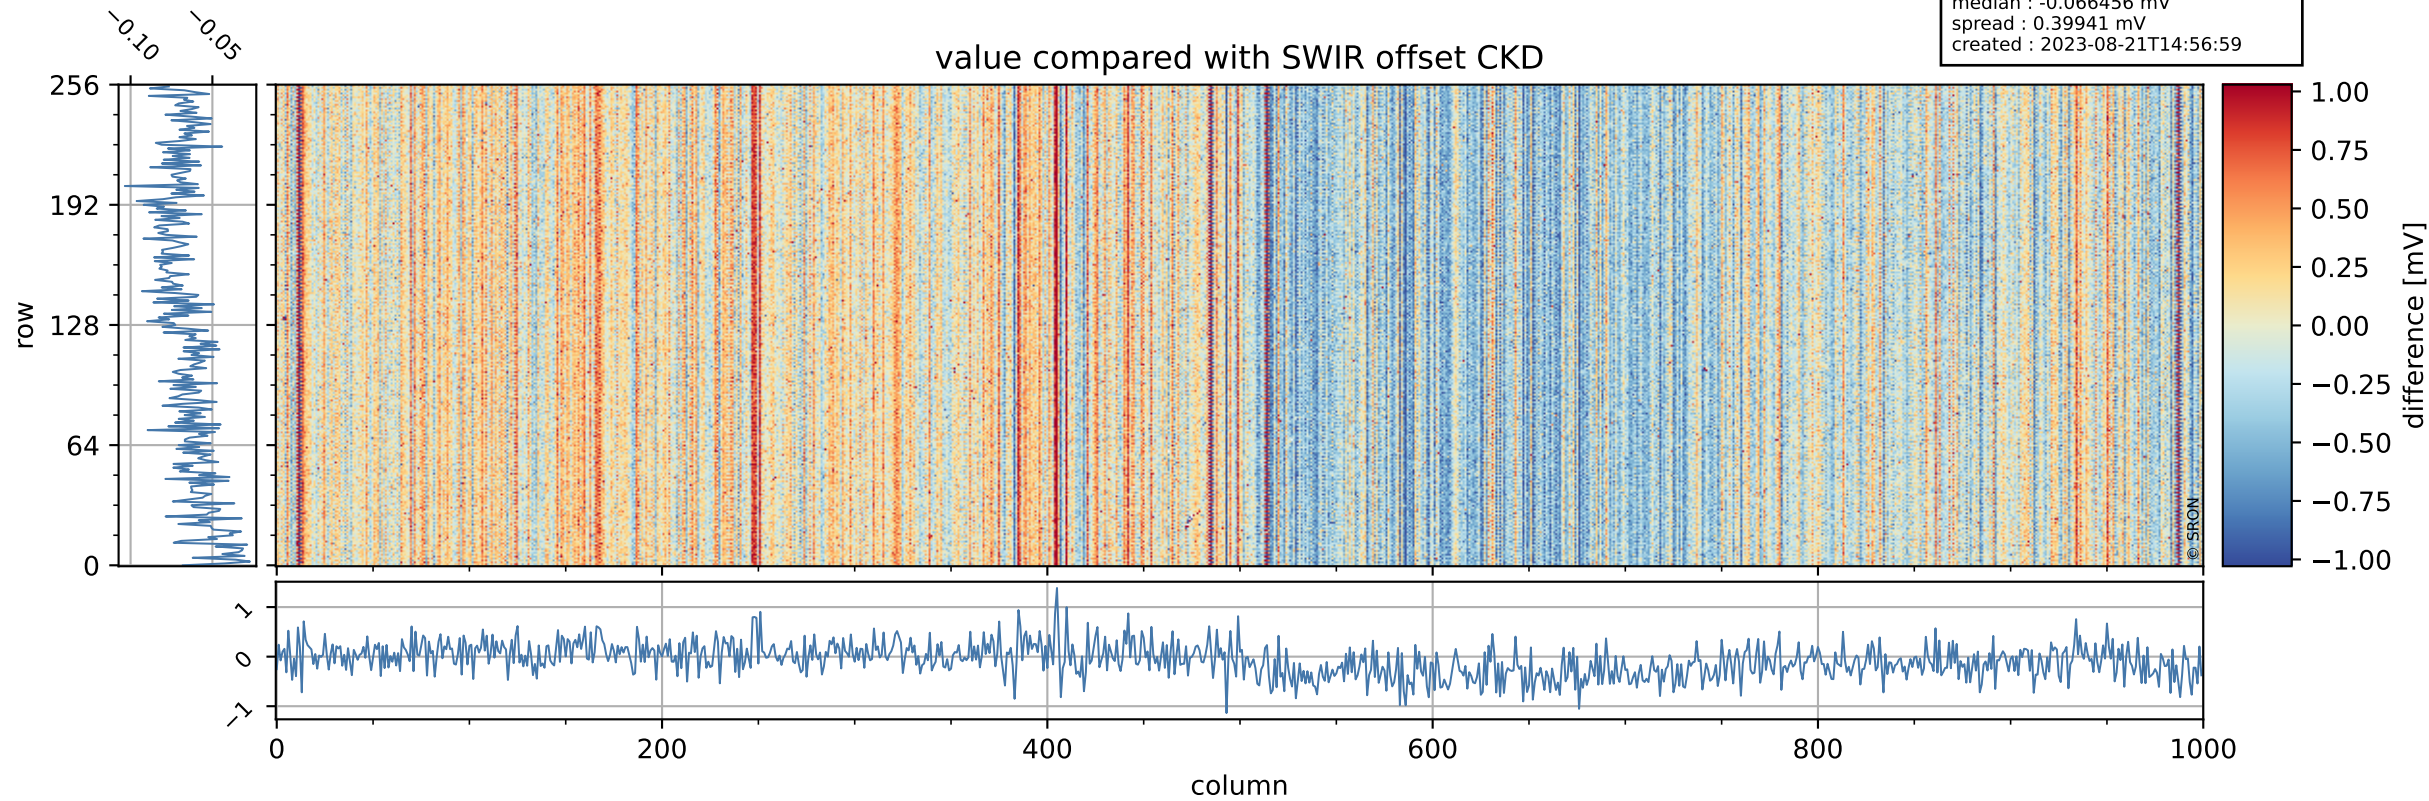

Tropomi SWIR offset (official)

orbits : 20 in [18202, 18247]
coverage : 2021-04-18 / 2021-04-21
median : 0.52595 V
spread : 0.03592 V
created : 2023-08-21T14:56:59

value detector map

Tropomi SWIR offset (official)

orbits : 20 in [18202, 18247]
coverage : 2021-04-18 / 2021-04-21
median : 29.285 μV
spread : 14.625 μV
created : 2023-08-21T14:56:59

Tropomi SWIR offset (official)

orbits : 20 in [18202, 18247]
coverage : 2021-04-18 / 2021-04-21
median : -0.066456 mV
spread : 0.39941 mV
created : 2023-08-21T14:56:59

value compared with SWIR offset CKD

Tropomi SWIR offset (official) ground-tracks of Sentinel-5P

orbits : 20 in [18202, 18247]
coverage : 2021-04-18 / 2021-04-21
created : 2023-08-21T14:56:59

Tropomi SWIR offset (official)

orbits : [2827, 18247]
coverage : 2018-04-30 / 2021-04-21
created : 2023-08-21T14:57:00

trend of detector median & temperatures