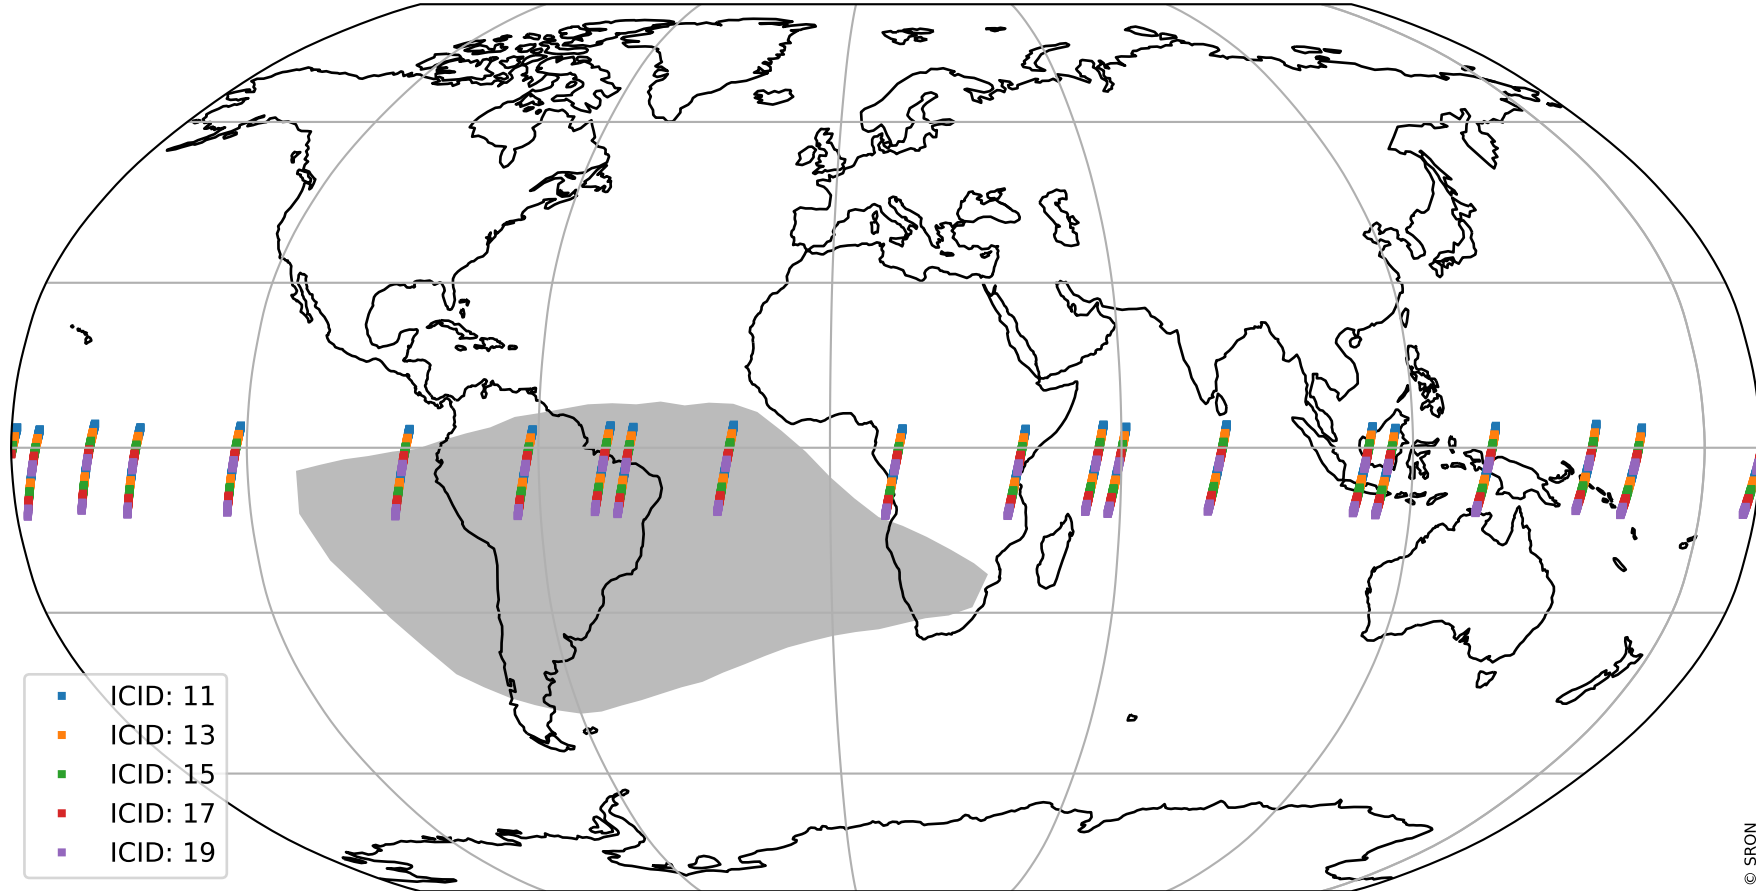

Tropomi SWIR offset (official)

orbits : 20 in [18202, 18247]
coverage : 2021-04-18 / 2021-04-21
median : 0.52595 V
spread : 0.03592 V
created : 2023-08-21T14:56:59

value detector map

Tropomi SWIR offset (official)

orbits : 20 in [18202, 18247]
coverage : 2021-04-18 / 2021-04-21
median : 29.285 μV
spread : 14.625 μV
created : 2023-08-21T14:56:59

Tropomi SWIR offset (official)

orbits : 20 in [18202, 18247]
coverage : 2021-04-18 / 2021-04-21
median : -0.066456 mV
spread : 0.39941 mV
created : 2023-08-21T14:56:59

value compared with SWIR offset CKD

Tropomi SWIR offset (official) ground-tracks of Sentinel-5P

orbits : 20 in [18202, 18247]
coverage : 2021-04-18 / 2021-04-21
created : 2023-08-21T14:56:59

Tropomi SWIR offset (official)

orbits : [2827, 18247]
coverage : 2018-04-30 / 2021-04-21
created : 2023-08-21T14:57:00

trend of detector median & temperatures