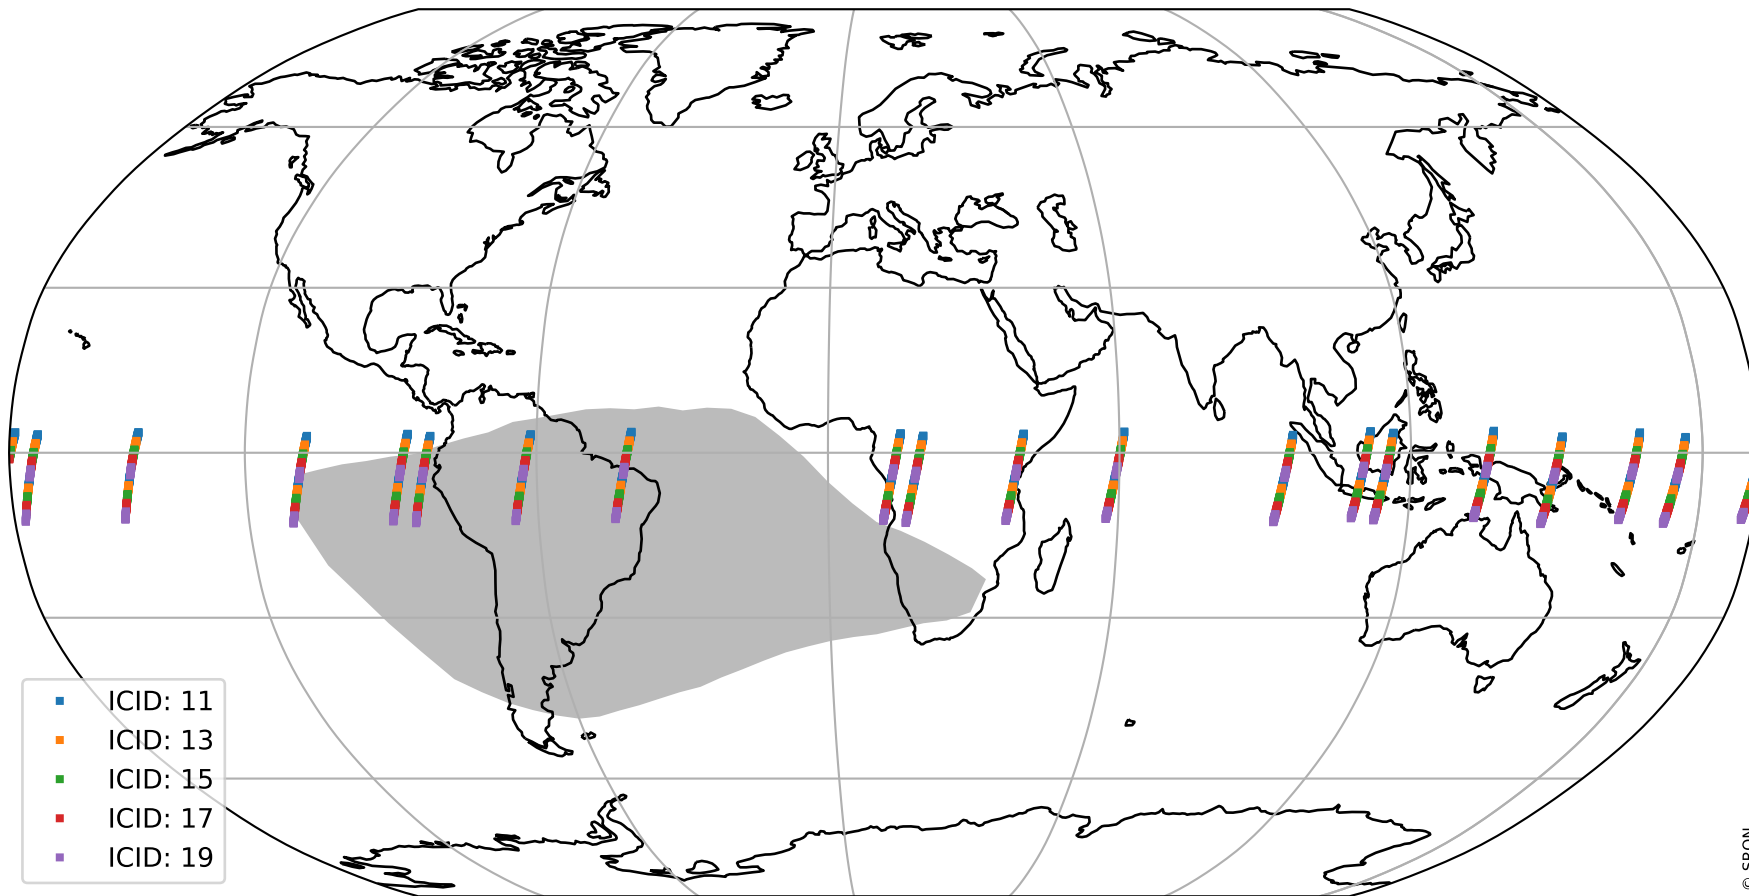

Tropomi SWIR offset (official)

orbits : 19 in [18217, 18262]
coverage : 2021-04-19 / 2021-04-22
median : 0.52595 V
spread : 0.035919 V
created : 2023-08-21T14:57:01

value detector map

Tropomi SWIR offset (official)

orbits : 19 in [18217, 18262]
coverage : 2021-04-19 / 2021-04-22
median : 30.34 μV
spread : 14.977 μV
created : 2023-08-21T14:57:02

Tropomi SWIR offset (official)

orbits : 19 in [18217, 18262]
coverage : 2021-04-19 / 2021-04-22
median : -0.064908 mV
spread : 0.40022 mV
created : 2023-08-21T14:57:02

value compared with SWIR offset CKD

Tropomi SWIR offset (official) ground-tracks of Sentinel-5P

orbits : 19 in [18217, 18262]
coverage : 2021-04-19 / 2021-04-22
created : 2023-08-21T14:57:03

Tropomi SWIR offset (official)

orbits : [2827, 18262]
coverage : 2018-04-30 / 2021-04-22
created : 2023-08-21T14:57:03

trend of detector median & temperatures