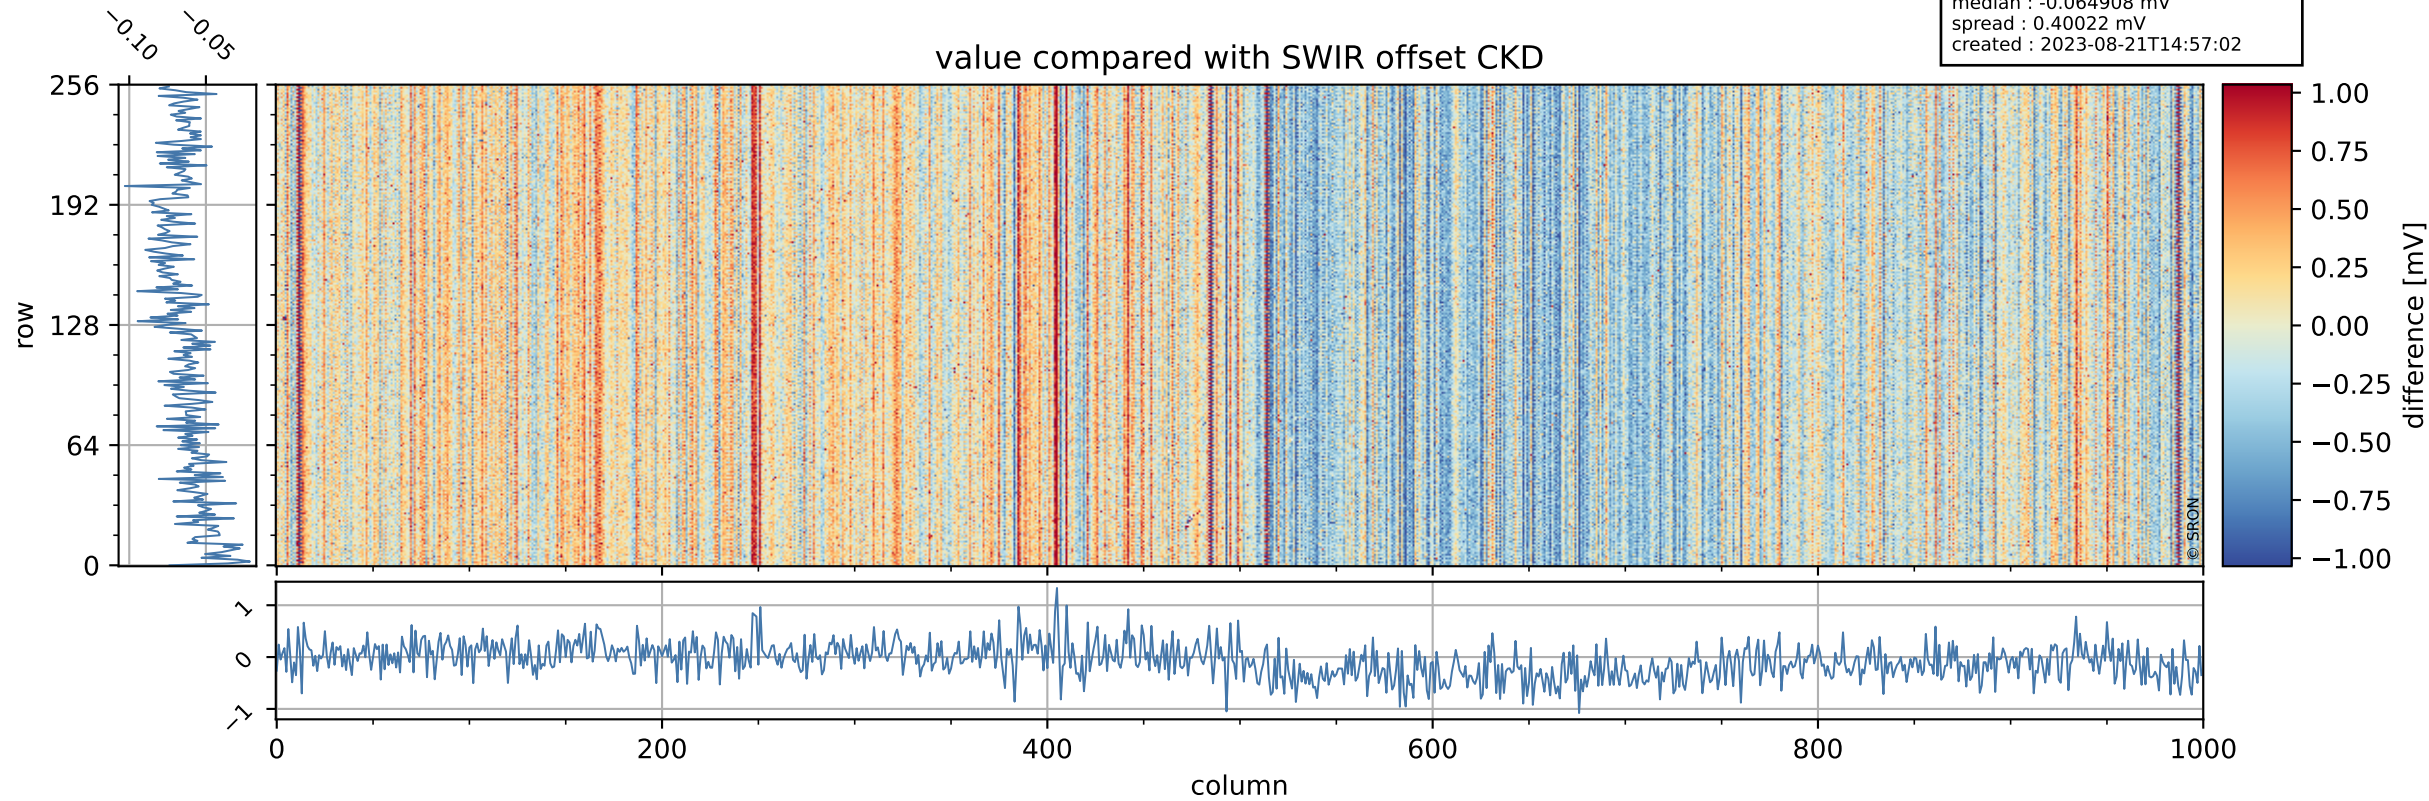

Tropomi SWIR offset (official)

orbits : 19 in [18217, 18262]
coverage : 2021-04-19 / 2021-04-22
median : 0.52595 V
spread : 0.035919 V
created : 2023-08-21T14:57:01

value detector map

Tropomi SWIR offset (official)

orbits : 19 in [18217, 18262]
coverage : 2021-04-19 / 2021-04-22
median : 30.34 μV
spread : 14.977 μV
created : 2023-08-21T14:57:02

Tropomi SWIR offset (official)

orbits : 19 in [18217, 18262]
coverage : 2021-04-19 / 2021-04-22
median : -0.064908 mV
spread : 0.40022 mV
created : 2023-08-21T14:57:02

value compared with SWIR offset CKD

Tropomi SWIR offset (official) ground-tracks of Sentinel-5P

orbits : 19 in [18217, 18262]
coverage : 2021-04-19 / 2021-04-22
created : 2023-08-21T14:57:03

Tropomi SWIR offset (official)

orbits : [2827, 18262]
coverage : 2018-04-30 / 2021-04-22
created : 2023-08-21T14:57:03

trend of detector median & temperatures