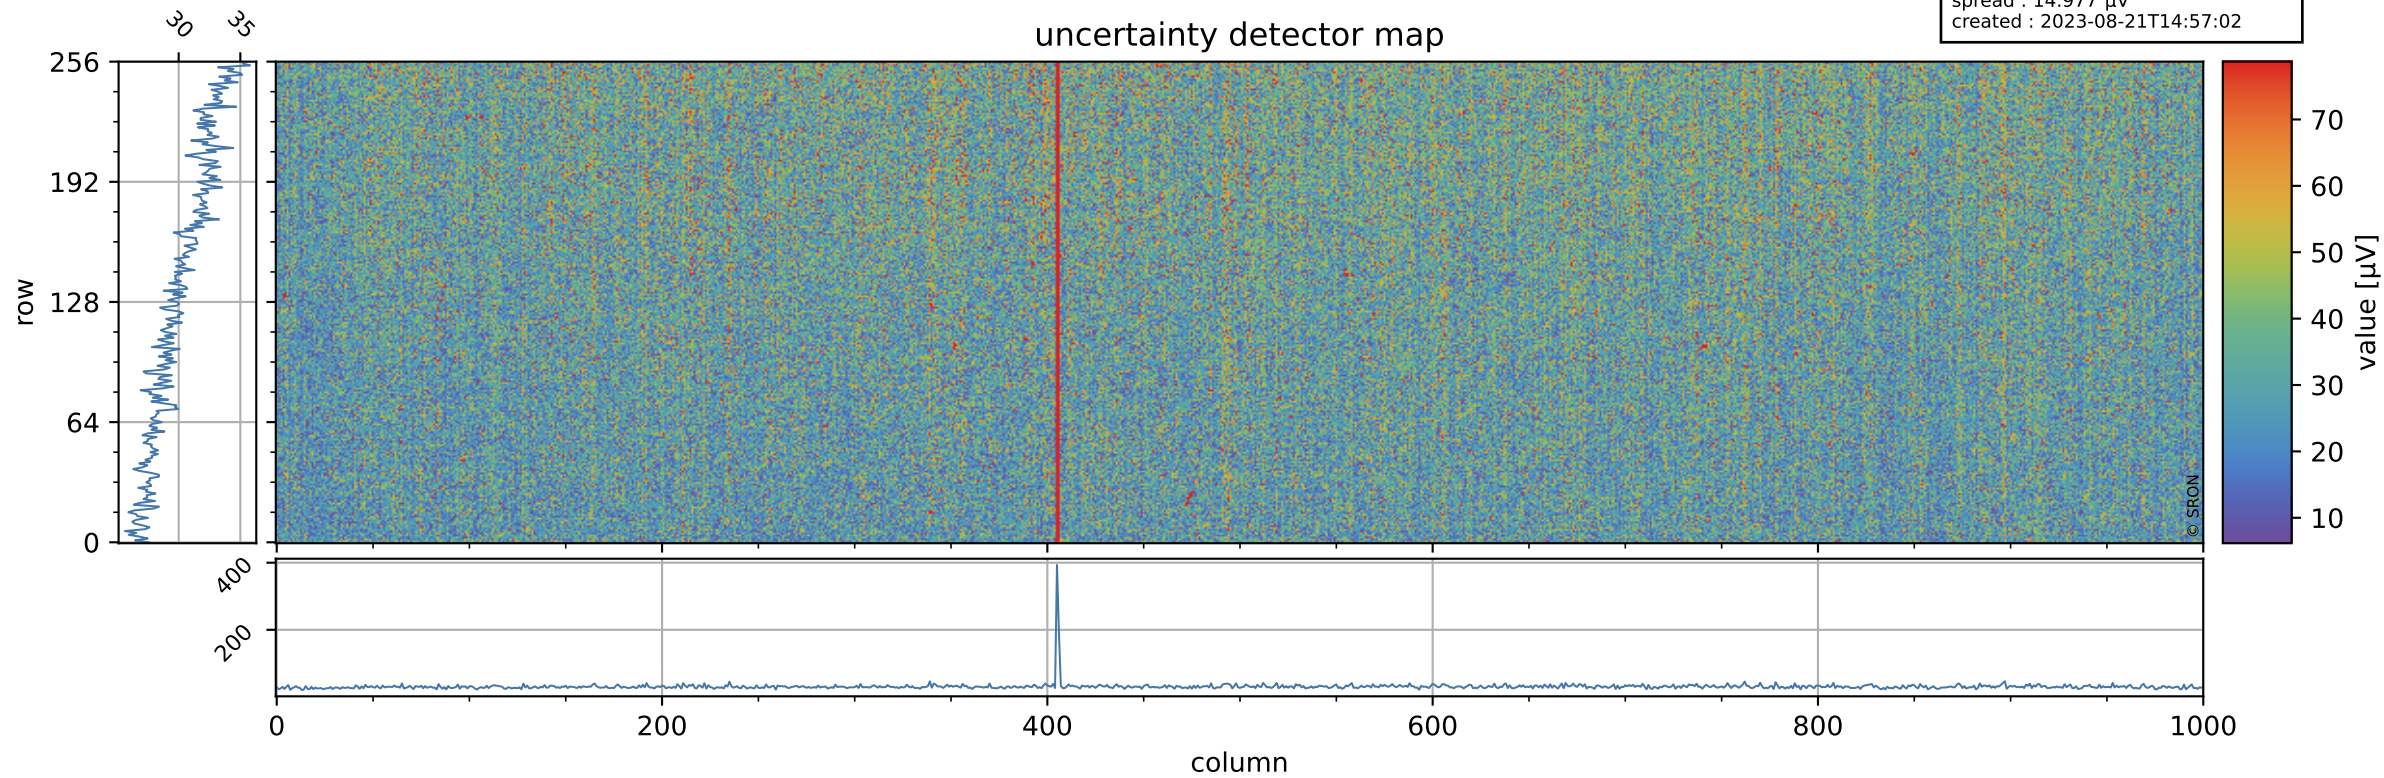

Tropomi SWIR offset (official)

orbits : 19 in [18217, 18262]
coverage : 2021-04-19 / 2021-04-22
median : 0.52595 V
spread : 0.035919 V
created : 2023-08-21T14:57:01

value detector map

Tropomi SWIR offset (official)

orbits : 19 in [18217, 18262]
coverage : 2021-04-19 / 2021-04-22
median : 30.34 μV
spread : 14.977 μV
created : 2023-08-21T14:57:02

Tropomi SWIR offset (official)

orbits : 19 in [18217, 18262]
coverage : 2021-04-19 / 2021-04-22
median : -0.064908 mV
spread : 0.40022 mV
created : 2023-08-21T14:57:02

value compared with SWIR offset CKD

Tropomi SWIR offset (official) ground-tracks of Sentinel-5P

orbits : 19 in [18217, 18262]
coverage : 2021-04-19 / 2021-04-22
created : 2023-08-21T14:57:03

Tropomi SWIR offset (official)

orbits : [2827, 18262]
coverage : 2018-04-30 / 2021-04-22
created : 2023-08-21T14:57:03

trend of detector median & temperatures