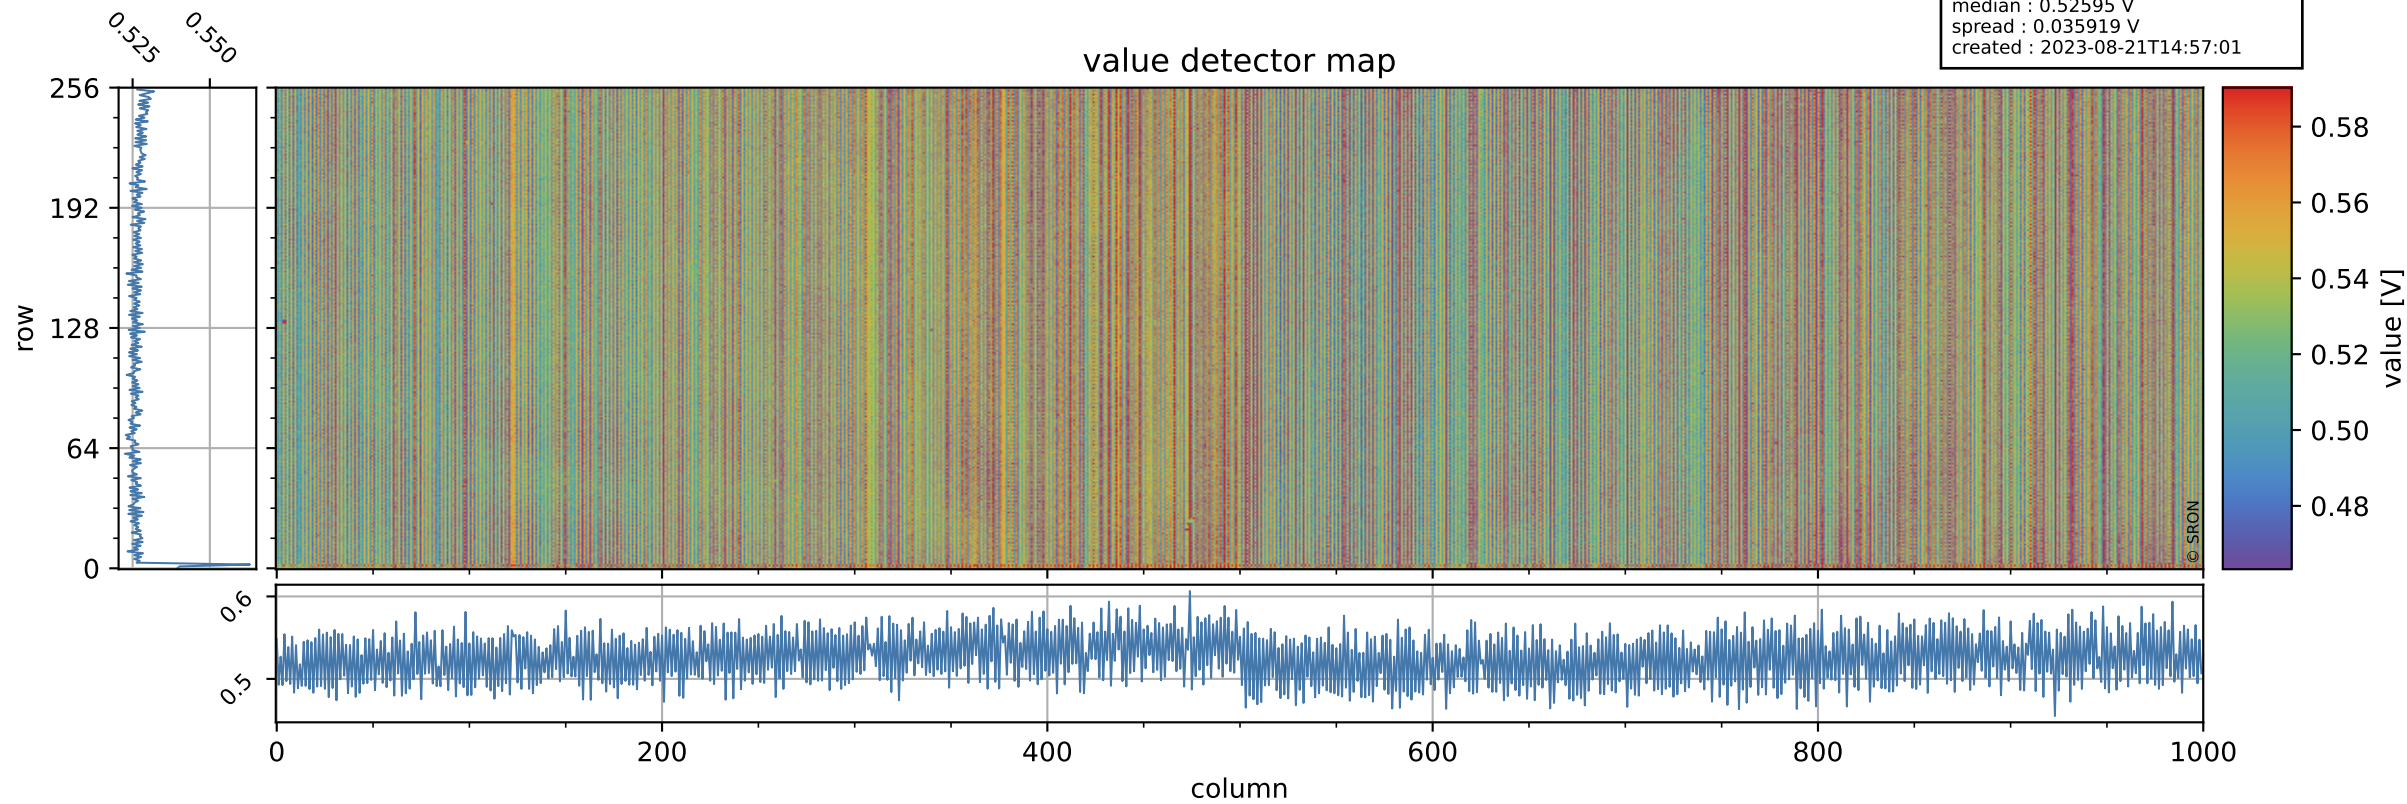

Tropomi SWIR offset (official)

orbits : 19 in [18217, 18262]
coverage : 2021-04-19 / 2021-04-22
median : 0.52595 V
spread : 0.035919 V
created : 2023-08-21T14:57:01

value detector map

Tropomi SWIR offset (official)

orbits : 19 in [18217, 18262]
coverage : 2021-04-19 / 2021-04-22
median : 30.34 μV
spread : 14.977 μV
created : 2023-08-21T14:57:02

Tropomi SWIR offset (official)

orbits : 19 in [18217, 18262]
coverage : 2021-04-19 / 2021-04-22
median : -0.064908 mV
spread : 0.40022 mV
created : 2023-08-21T14:57:02

value compared with SWIR offset CKD

Tropomi SWIR offset (official) ground-tracks of Sentinel-5P

orbits : 19 in [18217, 18262]
coverage : 2021-04-19 / 2021-04-22
created : 2023-08-21T14:57:03

Tropomi SWIR offset (official)

orbits : [2827, 18262]
coverage : 2018-04-30 / 2021-04-22
created : 2023-08-21T14:57:03

trend of detector median & temperatures