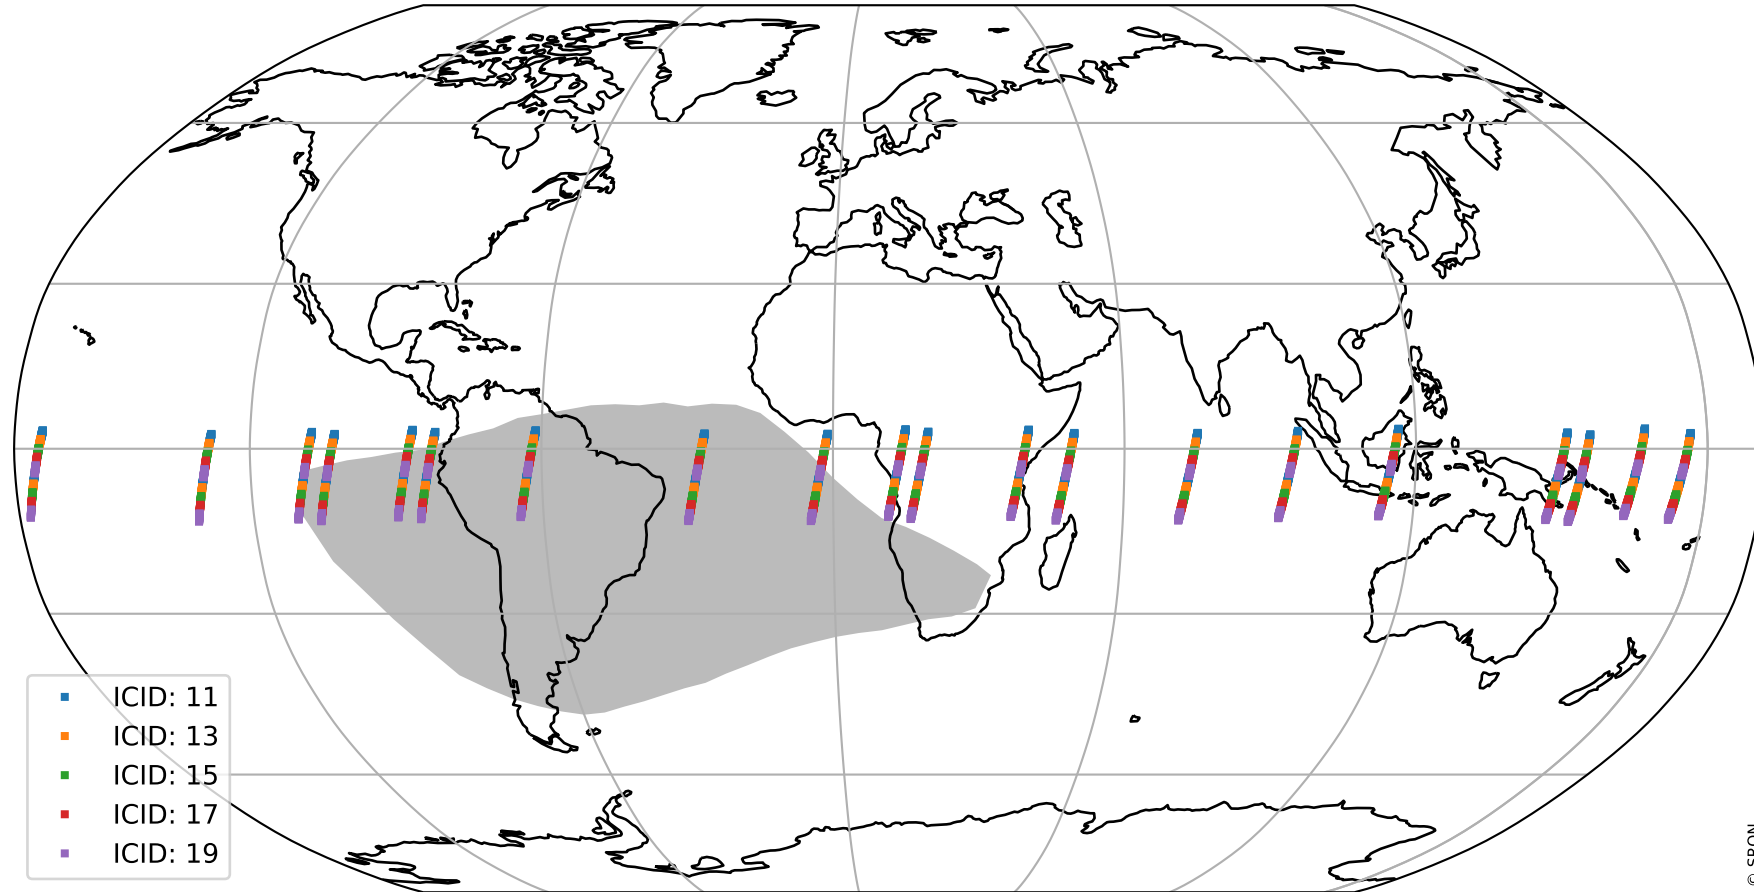

Tropomi SWIR offset (official)

orbits : 20 in [18232, 18277]
coverage : 2021-04-20 / 2021-04-23
median : 0.52594 V
spread : 0.035918 V
created : 2023-08-21T14:57:05

value detector map

Tropomi SWIR offset (official)

orbits : 20 in [18232, 18277]
coverage : 2021-04-20 / 2021-04-23
median : 31.23 μV
spread : 15.448 μV
created : 2023-08-21T14:57:05

Tropomi SWIR offset (official)

orbits : 20 in [18232, 18277]
coverage : 2021-04-20 / 2021-04-23
median : -0.075138 mV
spread : 0.3997 mV
created : 2023-08-21T14:57:05

value compared with SWIR offset CKD

Tropomi SWIR offset (official) ground-tracks of Sentinel-5P

orbits : 20 in [18232, 18277]
coverage : 2021-04-20 / 2021-04-23
created : 2023-08-21T14:57:06

Tropomi SWIR offset (official)

orbits : [2827, 18277]
coverage : 2018-04-30 / 2021-04-23
created : 2023-08-21T14:57:06

trend of detector median & temperatures