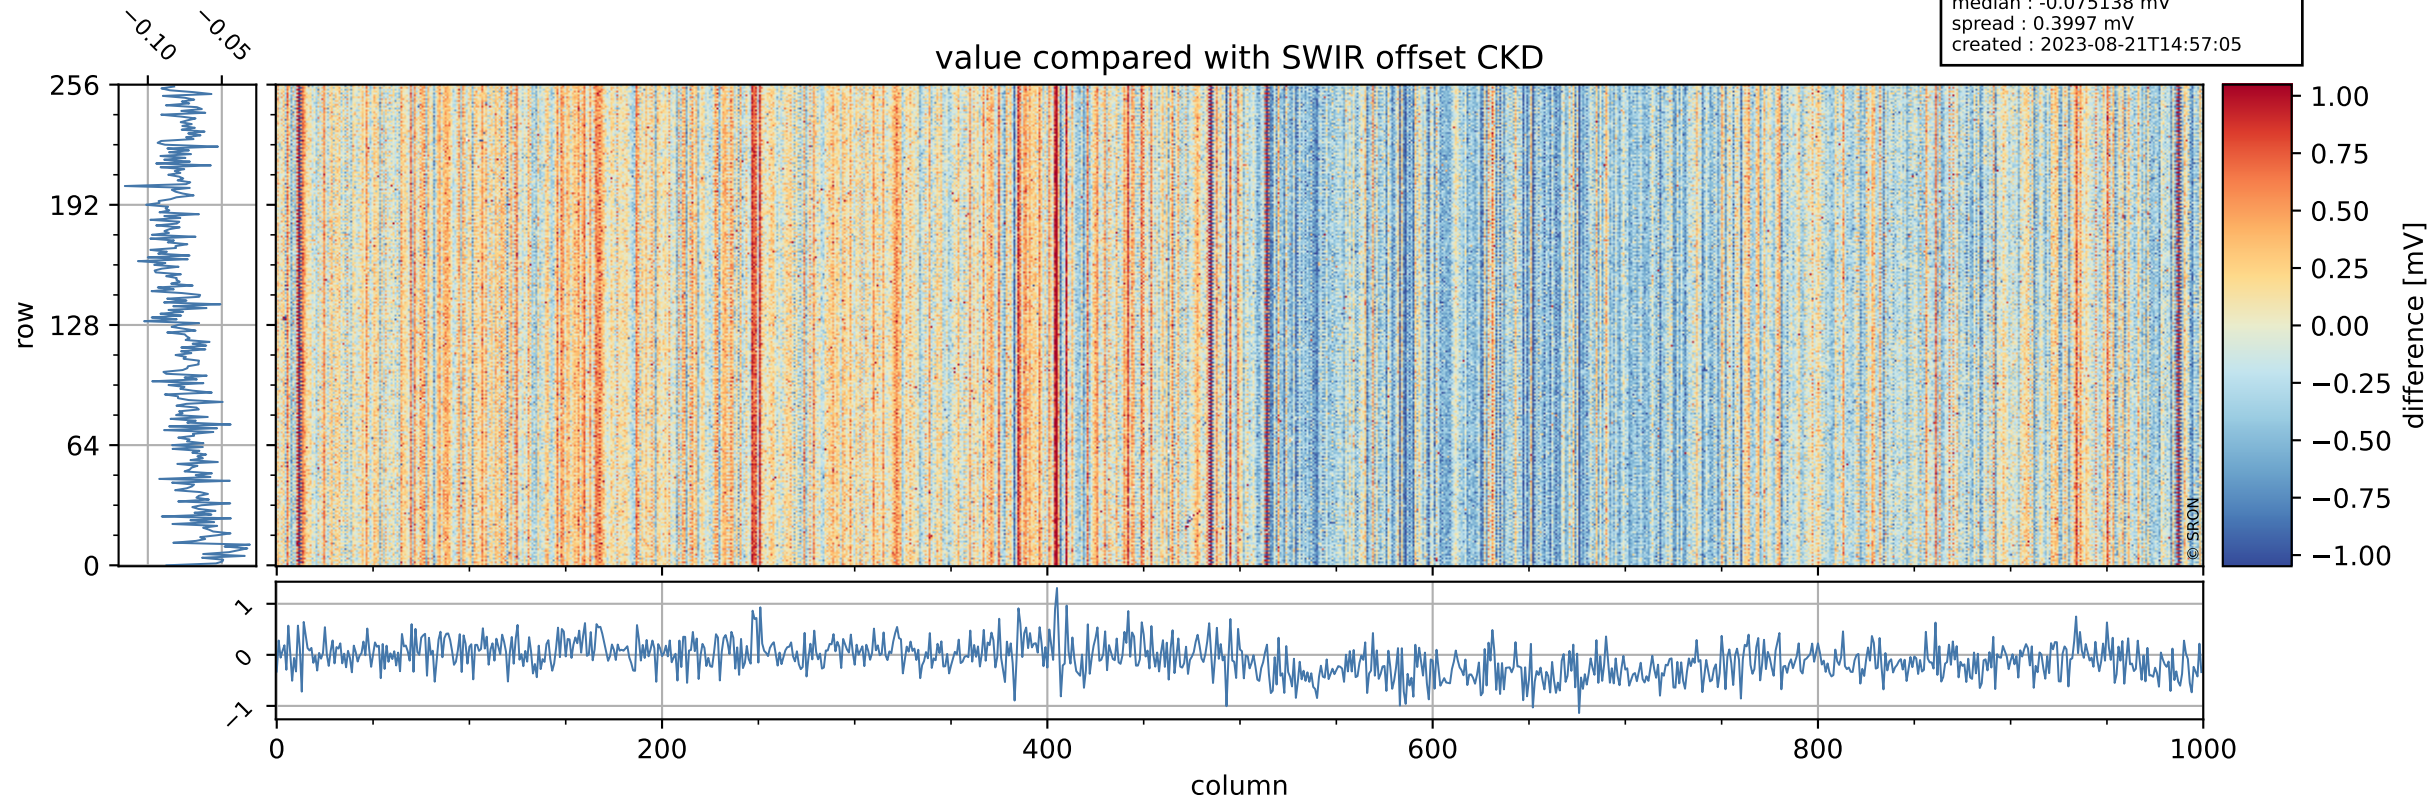

Tropomi SWIR offset (official)

orbits : 20 in [18232, 18277]
coverage : 2021-04-20 / 2021-04-23
median : 0.52594 V
spread : 0.035918 V
created : 2023-08-21T14:57:05

value detector map

Tropomi SWIR offset (official)

orbits : 20 in [18232, 18277]
coverage : 2021-04-20 / 2021-04-23
median : 31.23 μV
spread : 15.448 μV
created : 2023-08-21T14:57:05

Tropomi SWIR offset (official)

orbits : 20 in [18232, 18277]
coverage : 2021-04-20 / 2021-04-23
median : -0.075138 mV
spread : 0.3997 mV
created : 2023-08-21T14:57:05

value compared with SWIR offset CKD

Tropomi SWIR offset (official) ground-tracks of Sentinel-5P

orbits : 20 in [18232, 18277]
coverage : 2021-04-20 / 2021-04-23
created : 2023-08-21T14:57:06

Tropomi SWIR offset (official)

orbits : [2827, 18277]
coverage : 2018-04-30 / 2021-04-23
created : 2023-08-21T14:57:06

trend of detector median & temperatures