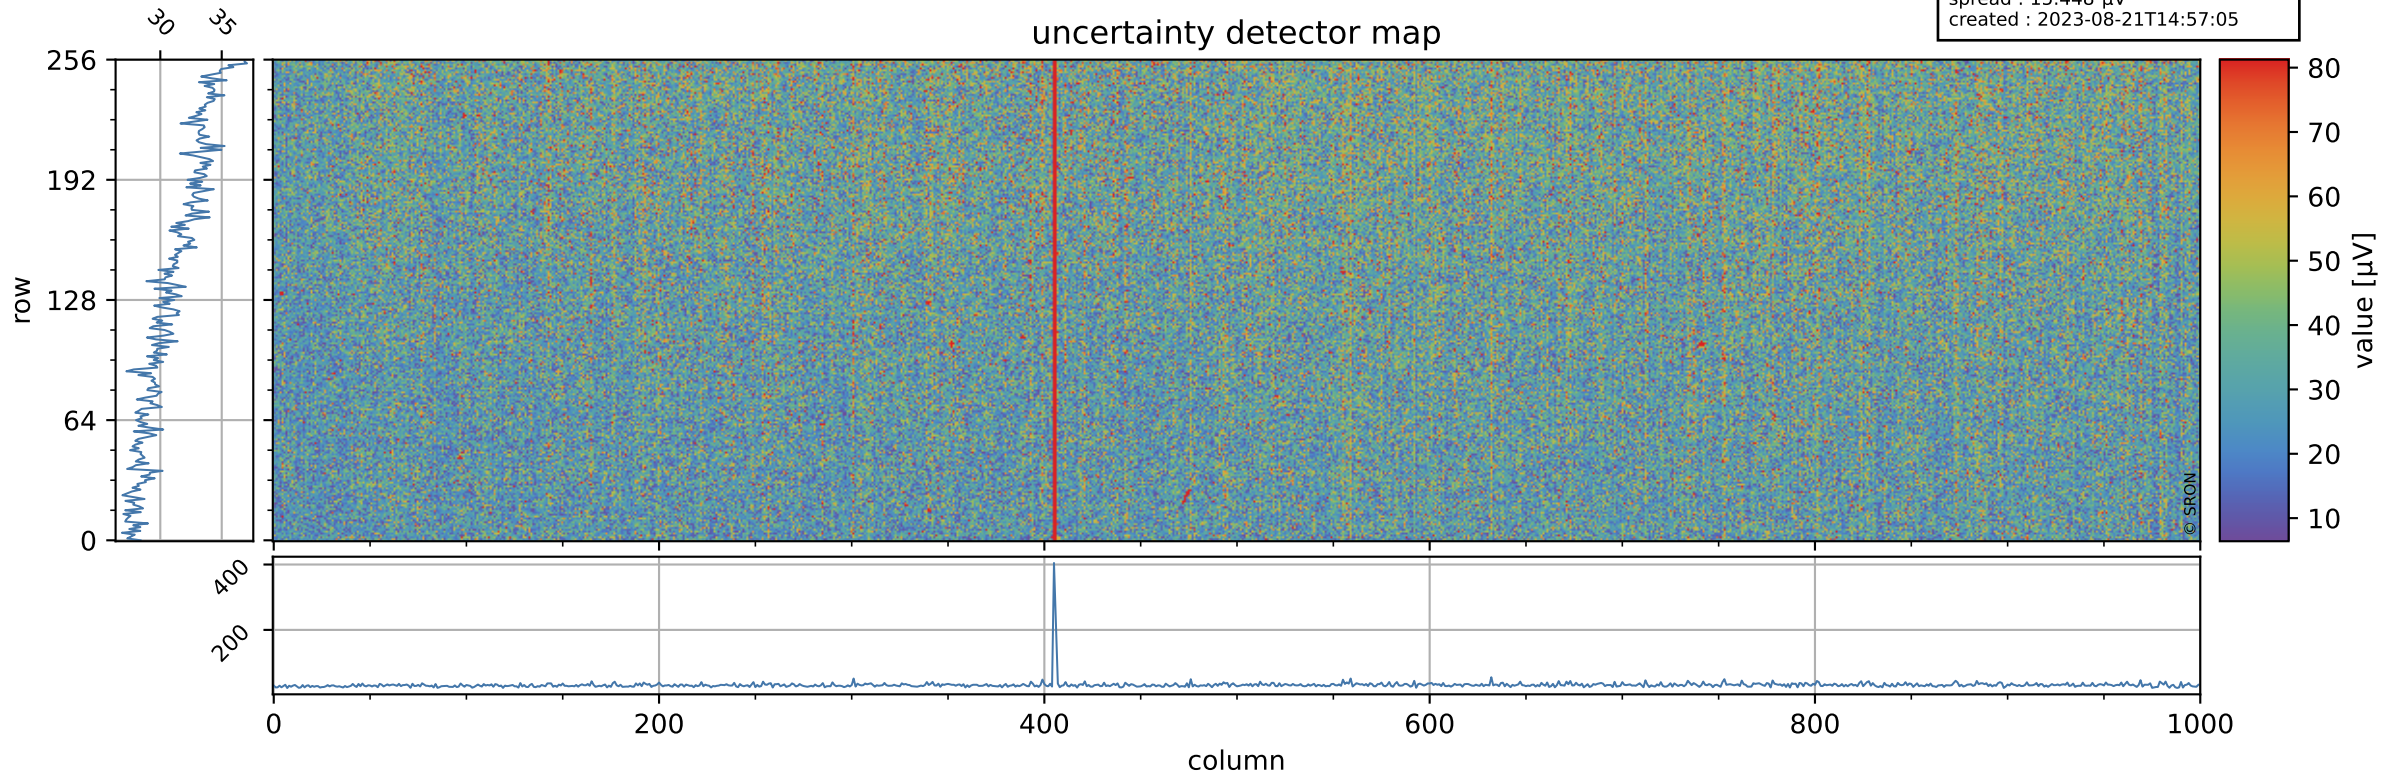

Tropomi SWIR offset (official)

orbits : 20 in [18232, 18277]
coverage : 2021-04-20 / 2021-04-23
median : 0.52594 V
spread : 0.035918 V
created : 2023-08-21T14:57:05

value detector map

Tropomi SWIR offset (official)

orbits : 20 in [18232, 18277]
coverage : 2021-04-20 / 2021-04-23
median : 31.23 μV
spread : 15.448 μV
created : 2023-08-21T14:57:05

Tropomi SWIR offset (official)

orbits : 20 in [18232, 18277]
coverage : 2021-04-20 / 2021-04-23
median : -0.075138 mV
spread : 0.3997 mV
created : 2023-08-21T14:57:05

value compared with SWIR offset CKD

Tropomi SWIR offset (official) ground-tracks of Sentinel-5P

orbits : 20 in [18232, 18277]
coverage : 2021-04-20 / 2021-04-23
created : 2023-08-21T14:57:06

Tropomi SWIR offset (official)

orbits : [2827, 18277]
coverage : 2018-04-30 / 2021-04-23
created : 2023-08-21T14:57:06

trend of detector median & temperatures