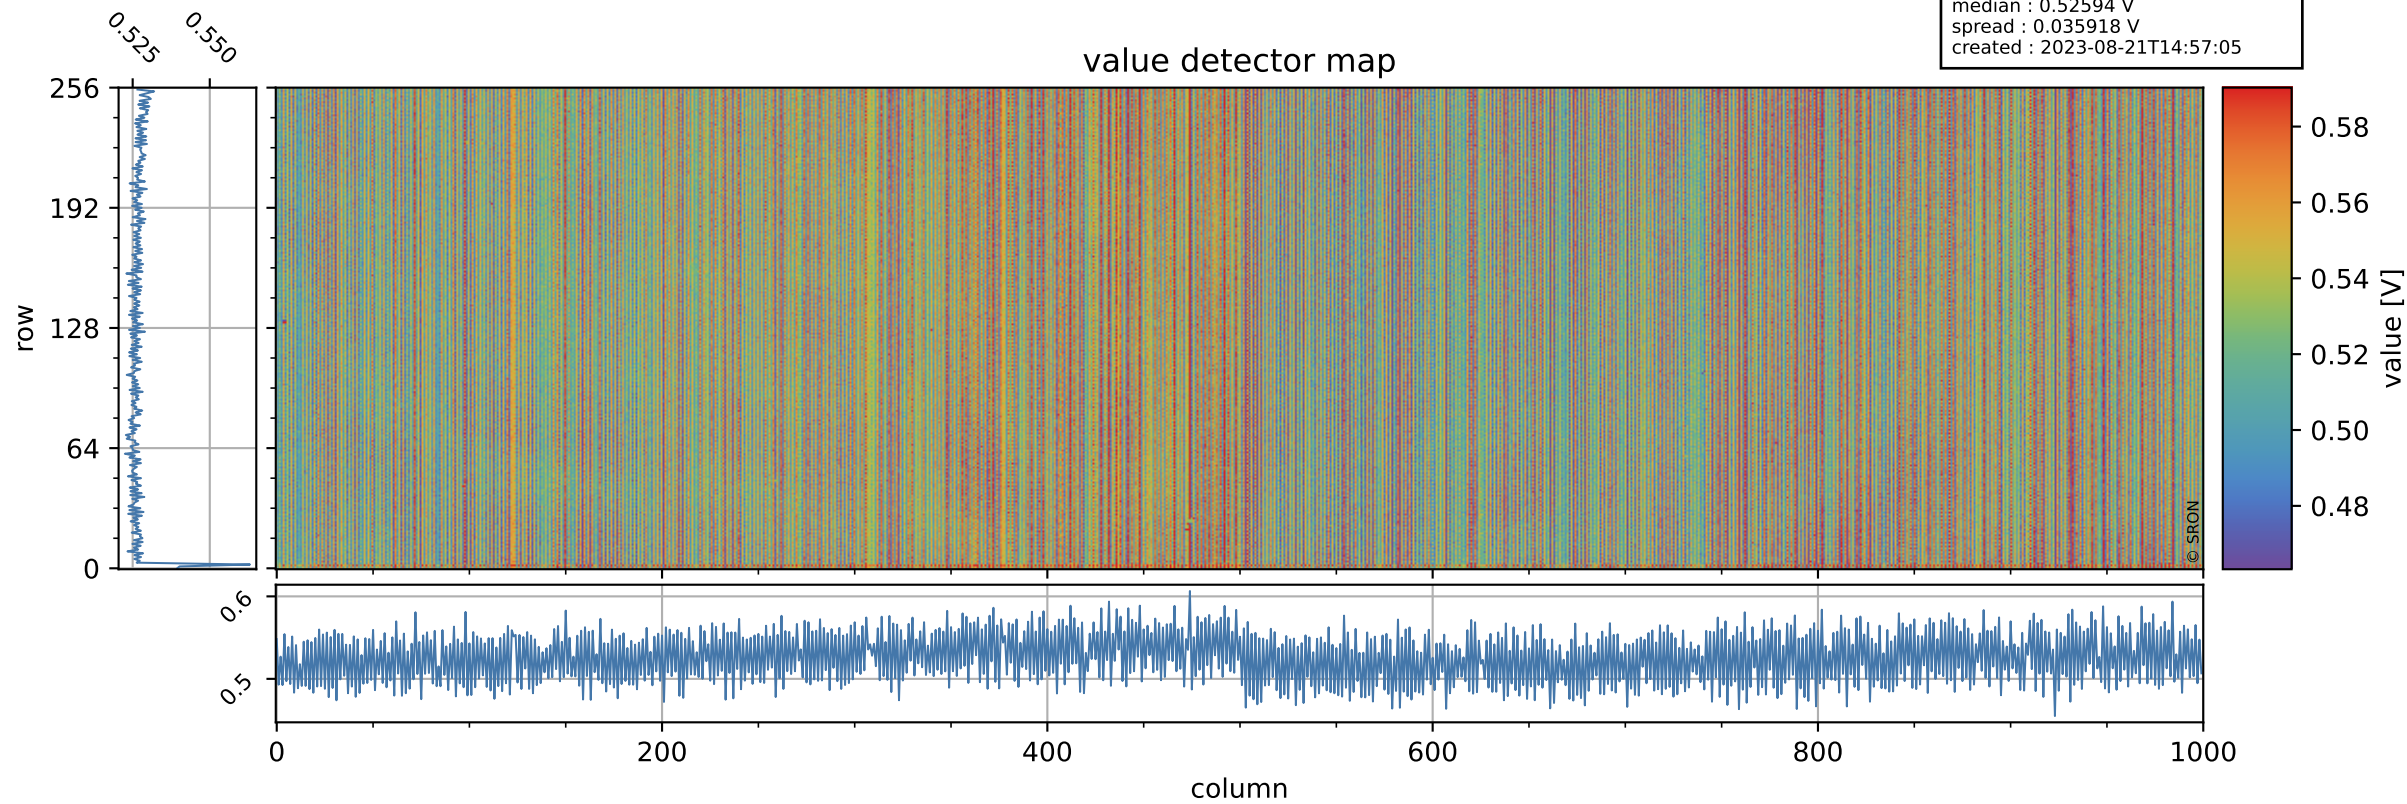

Tropomi SWIR offset (official)

orbits : 20 in [18232, 18277]
coverage : 2021-04-20 / 2021-04-23
median : 0.52594 V
spread : 0.035918 V
created : 2023-08-21T14:57:05

value detector map

Tropomi SWIR offset (official)

orbits : 20 in [18232, 18277]
coverage : 2021-04-20 / 2021-04-23
median : 31.23 μV
spread : 15.448 μV
created : 2023-08-21T14:57:05

Tropomi SWIR offset (official)

orbits : 20 in [18232, 18277]
coverage : 2021-04-20 / 2021-04-23
median : -0.075138 mV
spread : 0.3997 mV
created : 2023-08-21T14:57:05

value compared with SWIR offset CKD

Tropomi SWIR offset (official) ground-tracks of Sentinel-5P

orbits : 20 in [18232, 18277]
coverage : 2021-04-20 / 2021-04-23
created : 2023-08-21T14:57:06

Tropomi SWIR offset (official)

orbits : [2827, 18277]
coverage : 2018-04-30 / 2021-04-23
created : 2023-08-21T14:57:06

trend of detector median & temperatures