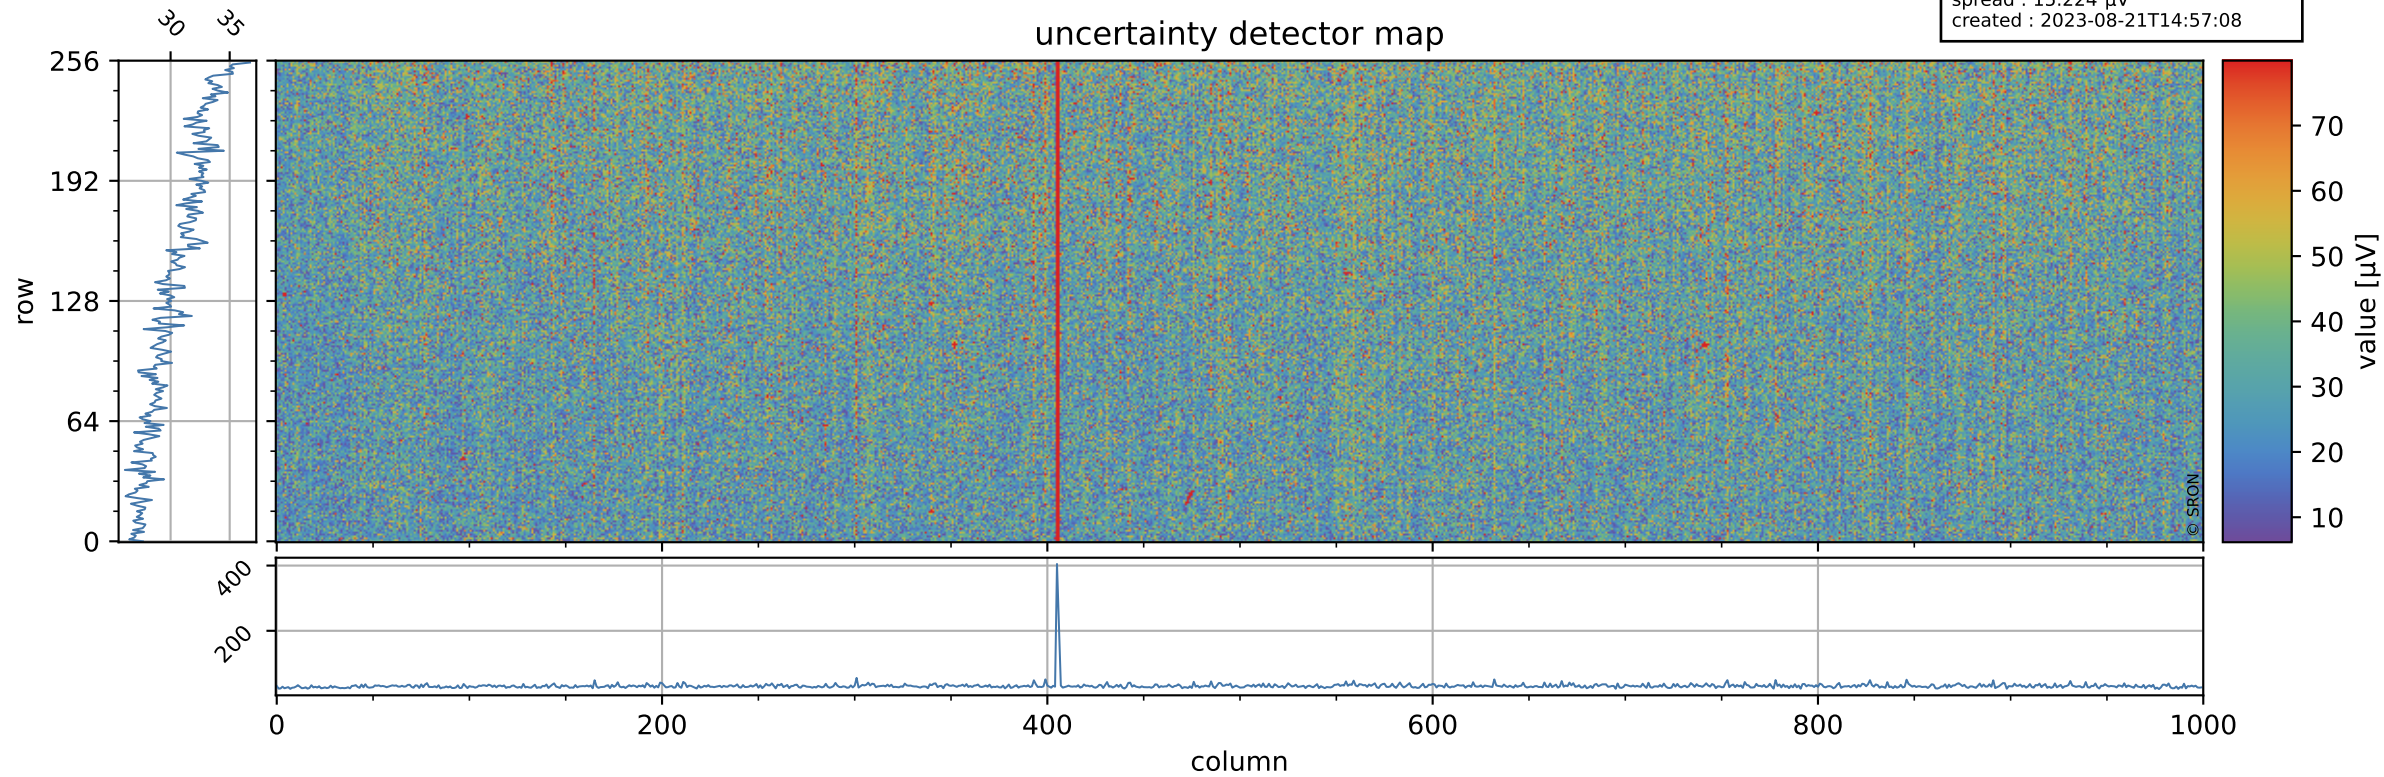

# Tropomi SWIR offset (official)

orbits : 19 in [18247, 18292]  
coverage : 2021-04-21 / 2021-04-24  
median : 0.52593 V  
spread : 0.035917 V  
created : 2023-08-21T14:57:08

## value detector map

# Tropomi SWIR offset (official)

orbits : 19 in [18247, 18292]  
coverage : 2021-04-21 / 2021-04-24  
median : 30.569  $\mu\text{V}$   
spread : 15.224  $\mu\text{V}$   
created : 2023-08-21T14:57:08

# Tropomi SWIR offset (official) ground-tracks of Sentinel-5P

orbits : 19 in [18247, 18292]  
coverage : 2021-04-21 / 2021-04-24  
created : 2023-08-21T14:57:09