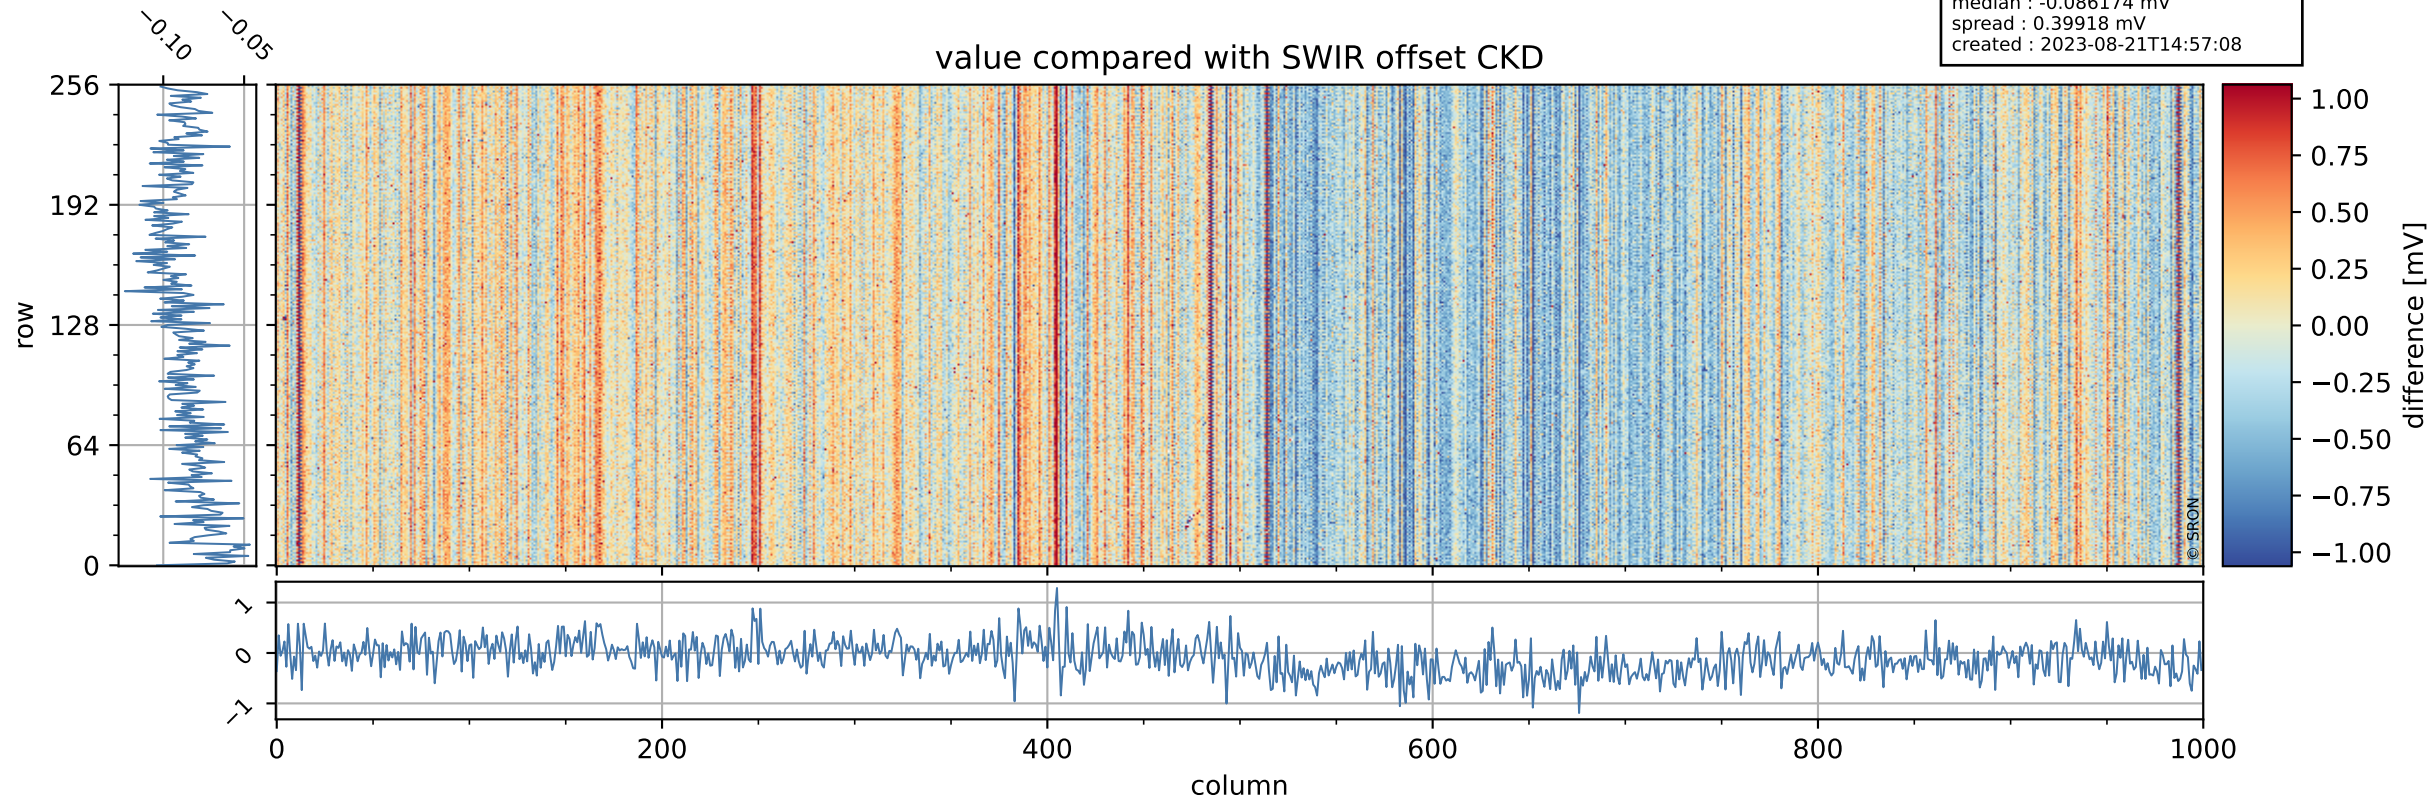

## value detector map

# Tropomi SWIR offset (official)

orbits : 19 in [18247, 18292]  
coverage : 2021-04-21 / 2021-04-24  
median : 30.569  $\mu\text{V}$   
spread : 15.224  $\mu\text{V}$   
created : 2023-08-21T14:57:08

# Tropomi SWIR offset (official)

orbits : 19 in [18247, 18292]  
coverage : 2021-04-21 / 2021-04-24  
median : -0.086174 mV  
spread : 0.39918 mV  
created : 2023-08-21T14:57:08

value compared with SWIR offset CKD

# Tropomi SWIR offset (official) ground-tracks of Sentinel-5P

orbits : 19 in [18247, 18292]  
coverage : 2021-04-21 / 2021-04-24  
created : 2023-08-21T14:57:09