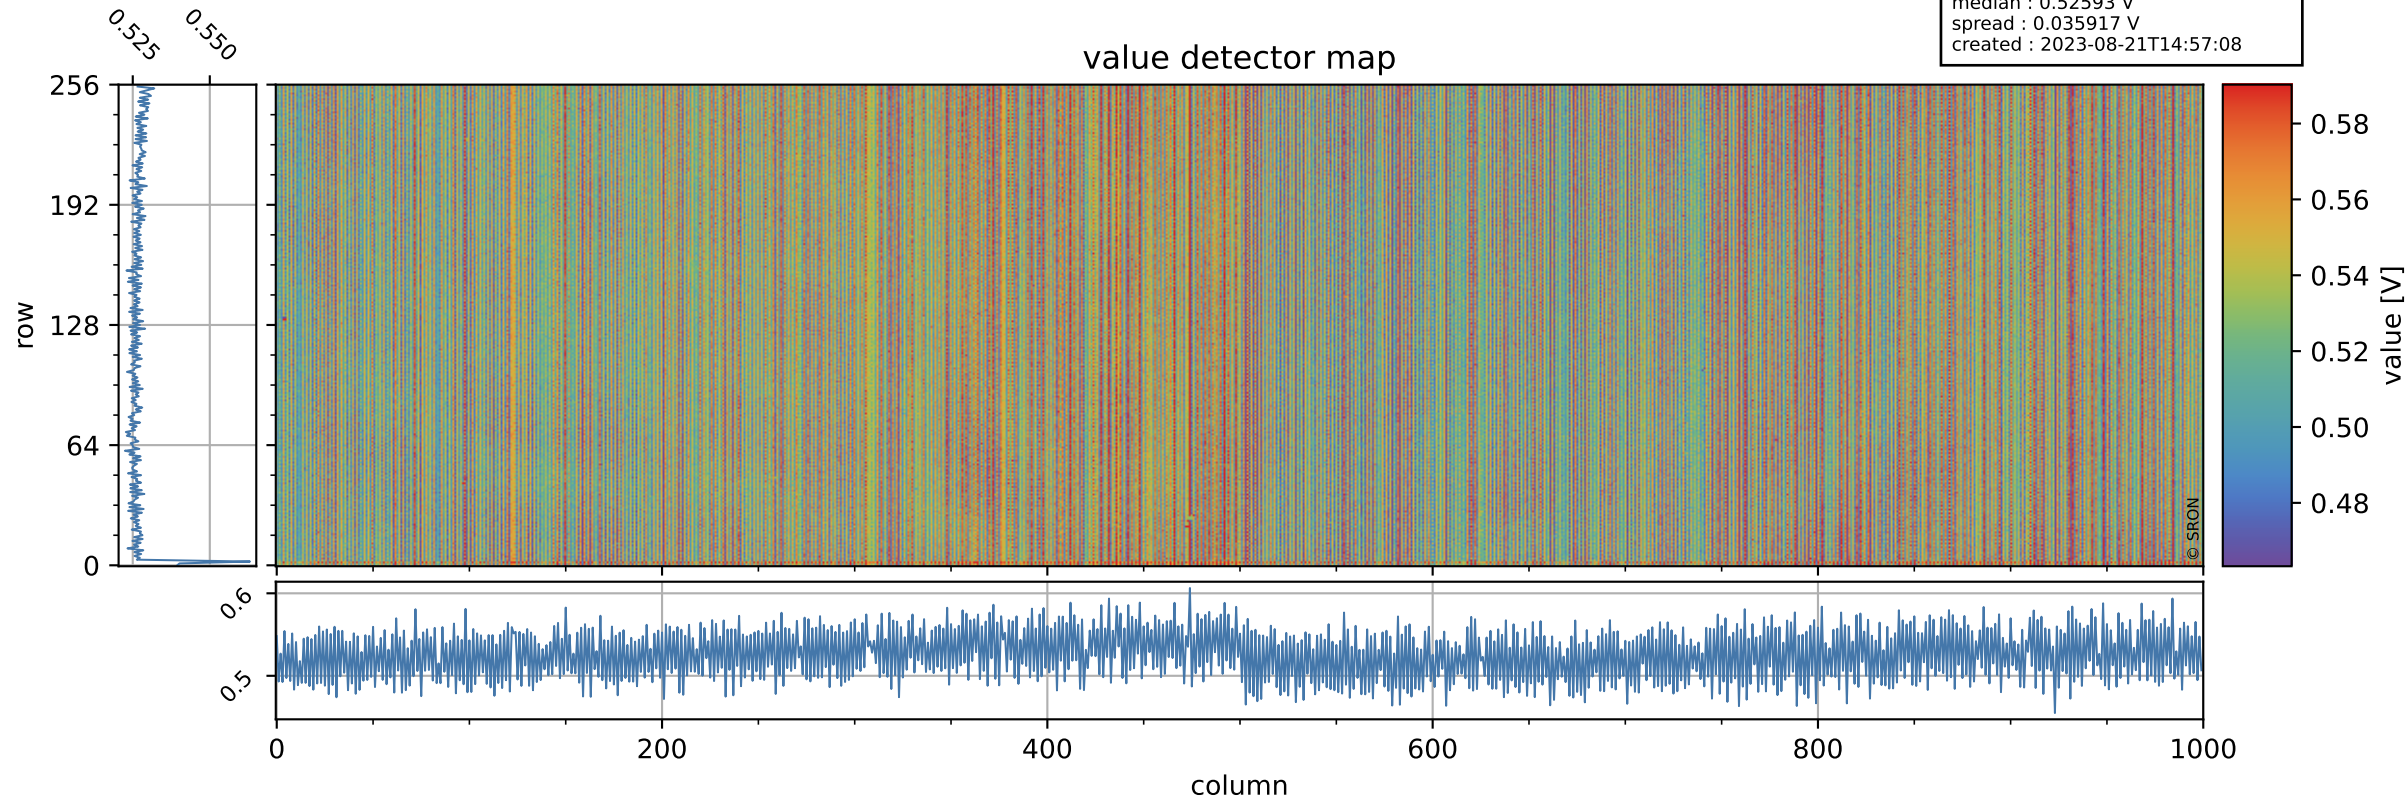

# Tropomi SWIR offset (official)

orbits : 19 in [18247, 18292]  
coverage : 2021-04-21 / 2021-04-24  
median : 0.52593 V  
spread : 0.035917 V  
created : 2023-08-21T14:57:08

## value detector map

# Tropomi SWIR offset (official)

orbits : 19 in [18247, 18292]  
coverage : 2021-04-21 / 2021-04-24  
median : 30.569  $\mu\text{V}$   
spread : 15.224  $\mu\text{V}$   
created : 2023-08-21T14:57:08

# Tropomi SWIR offset (official) ground-tracks of Sentinel-5P

orbits : 19 in [18247, 18292]  
coverage : 2021-04-21 / 2021-04-24  
created : 2023-08-21T14:57:09