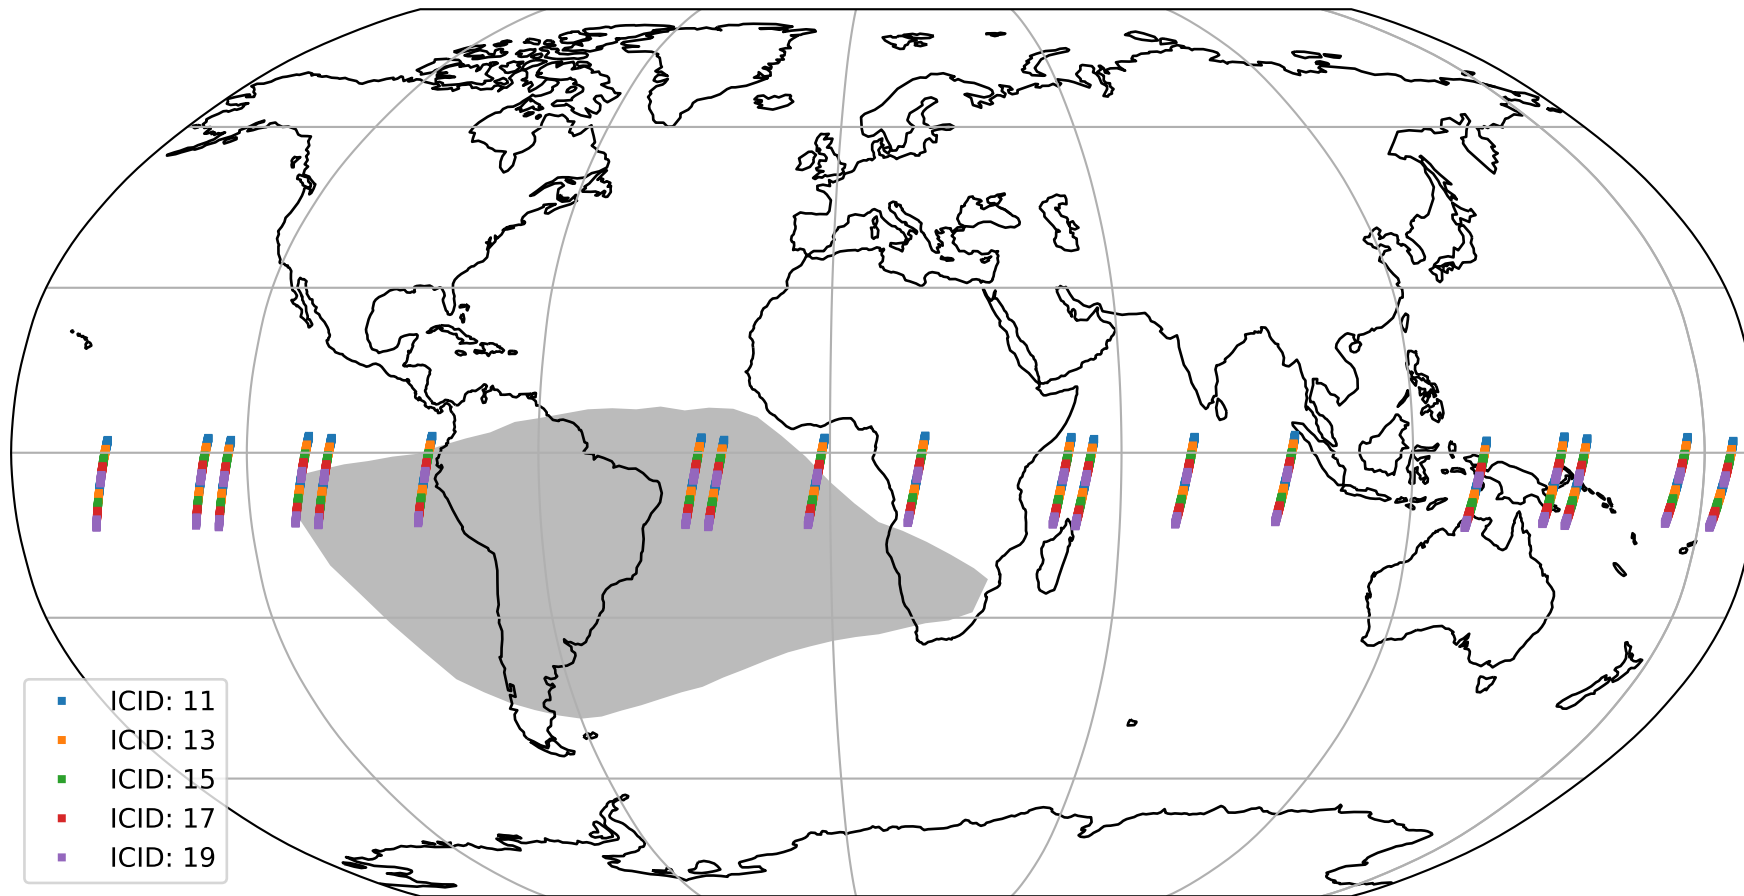

# Tropomi SWIR offset (official)

orbits : 19 in [18247, 18292]  
coverage : 2021-04-21 / 2021-04-24  
median : 30.569  $\mu\text{V}$   
spread : 15.224  $\mu\text{V}$   
created : 2023-08-21T14:57:08

# Tropomi SWIR offset (official)

orbits : 19 in [18247, 18292]  
coverage : 2021-04-21 / 2021-04-24  
median : -0.086174 mV  
spread : 0.39918 mV  
created : 2023-08-21T14:57:08

value compared with SWIR offset CKD

# Tropomi SWIR offset (official) ground-tracks of Sentinel-5P

orbits : 19 in [18247, 18292]  
coverage : 2021-04-21 / 2021-04-24  
created : 2023-08-21T14:57:09

# Tropomi SWIR offset (official)

orbits : [2827, 18292]  
coverage : 2018-04-30 / 2021-04-24  
created : 2023-08-21T14:57:09