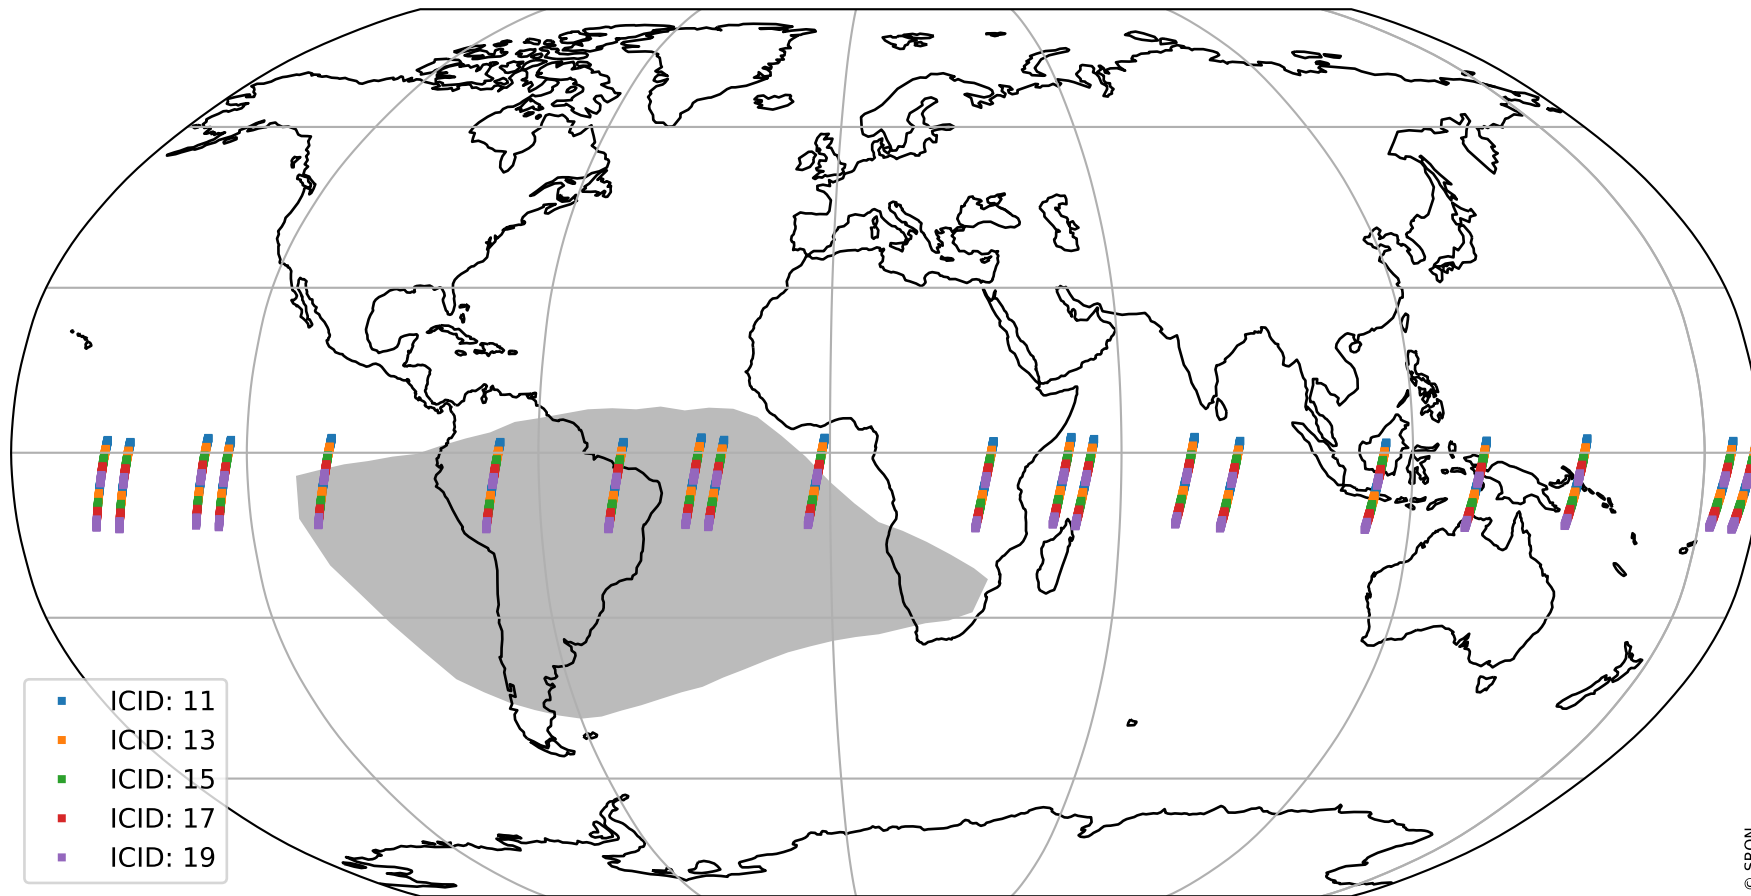

Tropomi SWIR offset (official)

orbits : 20 in [18262, 18307]
coverage : 2021-04-22 / 2021-04-25
median : 0.52592 V
spread : 0.035918 V
created : 2023-08-21T14:57:10

value detector map

Tropomi SWIR offset (official)

orbits : 20 in [18262, 18307]
coverage : 2021-04-22 / 2021-04-25
median : 29.702 μV
spread : 14.925 μV
created : 2023-08-21T14:57:11

Tropomi SWIR offset (official)

orbits : 20 in [18262, 18307]
coverage : 2021-04-22 / 2021-04-25
median : -0.090758 mV
spread : 0.39838 mV
created : 2023-08-21T14:57:11

value compared with SWIR offset CKD

Tropomi SWIR offset (official) ground-tracks of Sentinel-5P

orbits : 20 in [18262, 18307]
coverage : 2021-04-22 / 2021-04-25
created : 2023-08-21T14:57:12

Tropomi SWIR offset (official)

orbits : [2827, 18307]
coverage : 2018-04-30 / 2021-04-25
created : 2023-08-21T14:57:12

trend of detector median & temperatures