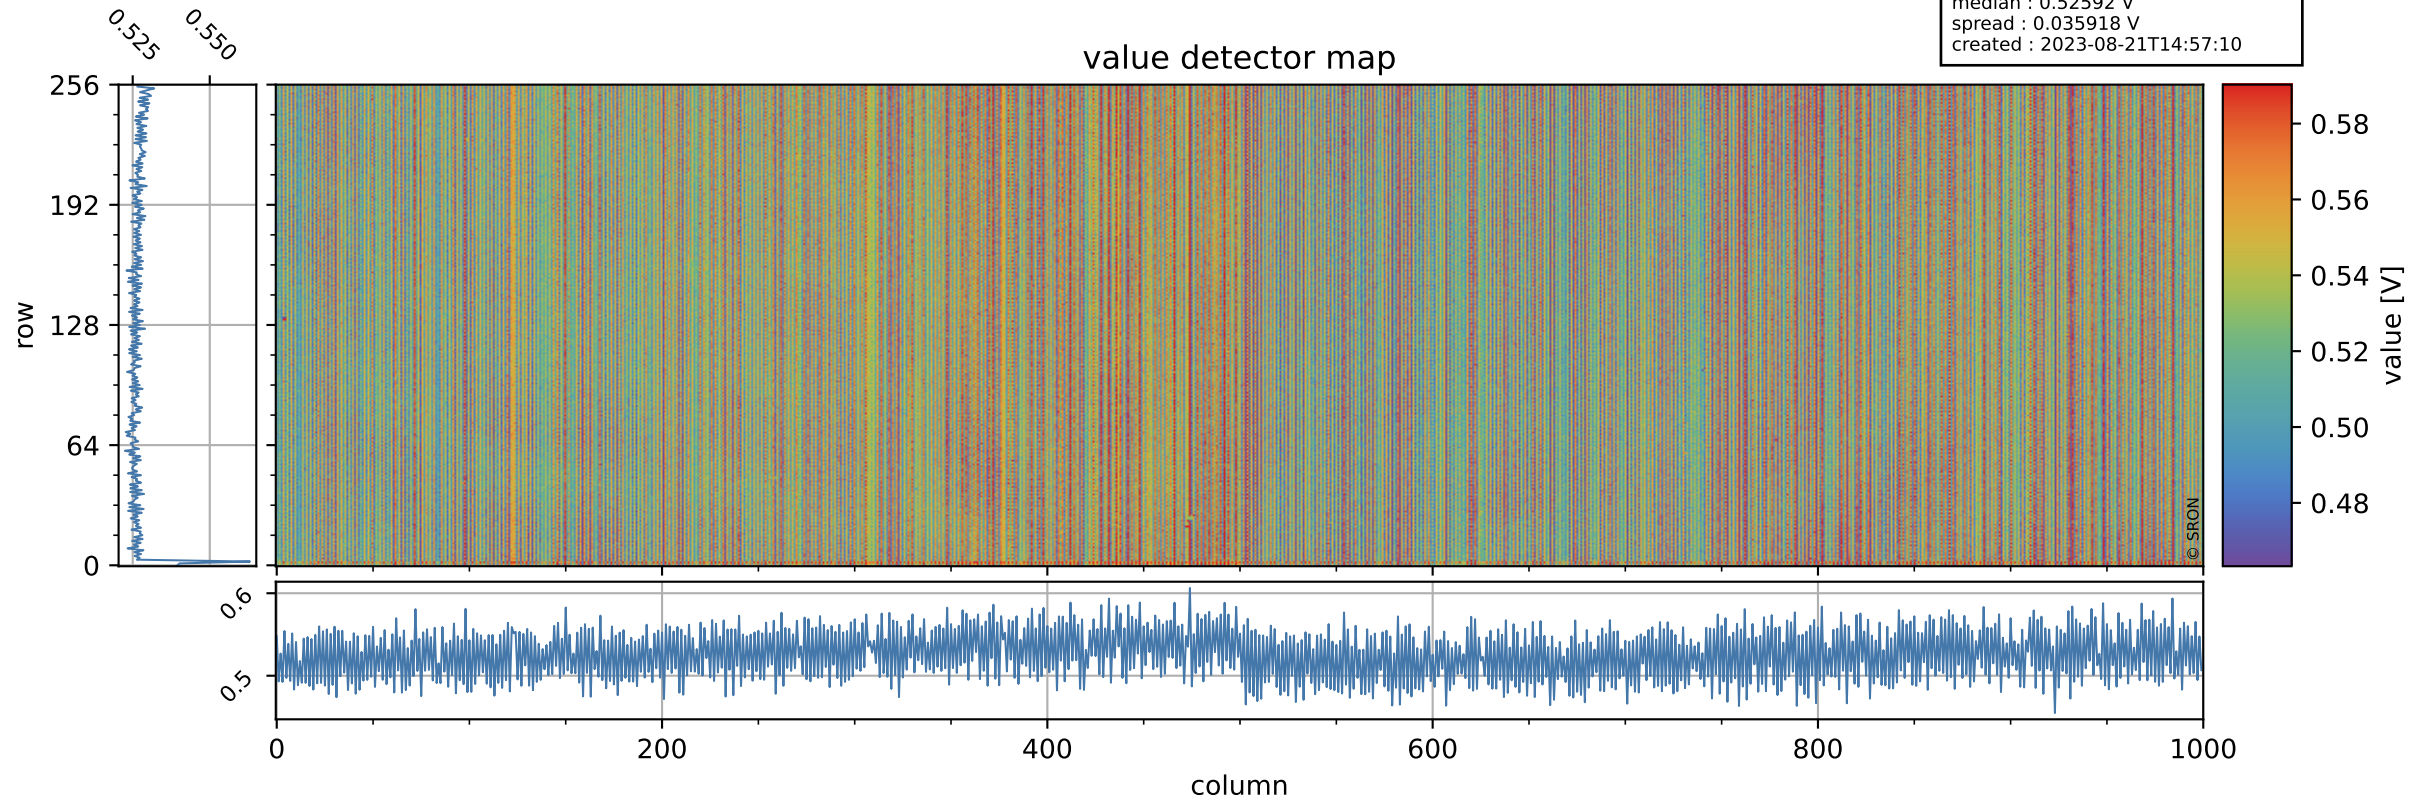

Tropomi SWIR offset (official)

orbits : 20 in [18262, 18307]
coverage : 2021-04-22 / 2021-04-25
median : 0.52592 V
spread : 0.035918 V
created : 2023-08-21T14:57:10

value detector map

Tropomi SWIR offset (official)

orbits : 20 in [18262, 18307]
coverage : 2021-04-22 / 2021-04-25
median : 29.702 μV
spread : 14.925 μV
created : 2023-08-21T14:57:11

Tropomi SWIR offset (official)

orbits : 20 in [18262, 18307]
coverage : 2021-04-22 / 2021-04-25
median : -0.090758 mV
spread : 0.39838 mV
created : 2023-08-21T14:57:11

value compared with SWIR offset CKD

Tropomi SWIR offset (official) ground-tracks of Sentinel-5P

orbits : 20 in [18262, 18307]
coverage : 2021-04-22 / 2021-04-25
created : 2023-08-21T14:57:12

Tropomi SWIR offset (official)

orbits : [2827, 18307]
coverage : 2018-04-30 / 2021-04-25
created : 2023-08-21T14:57:12

trend of detector median & temperatures