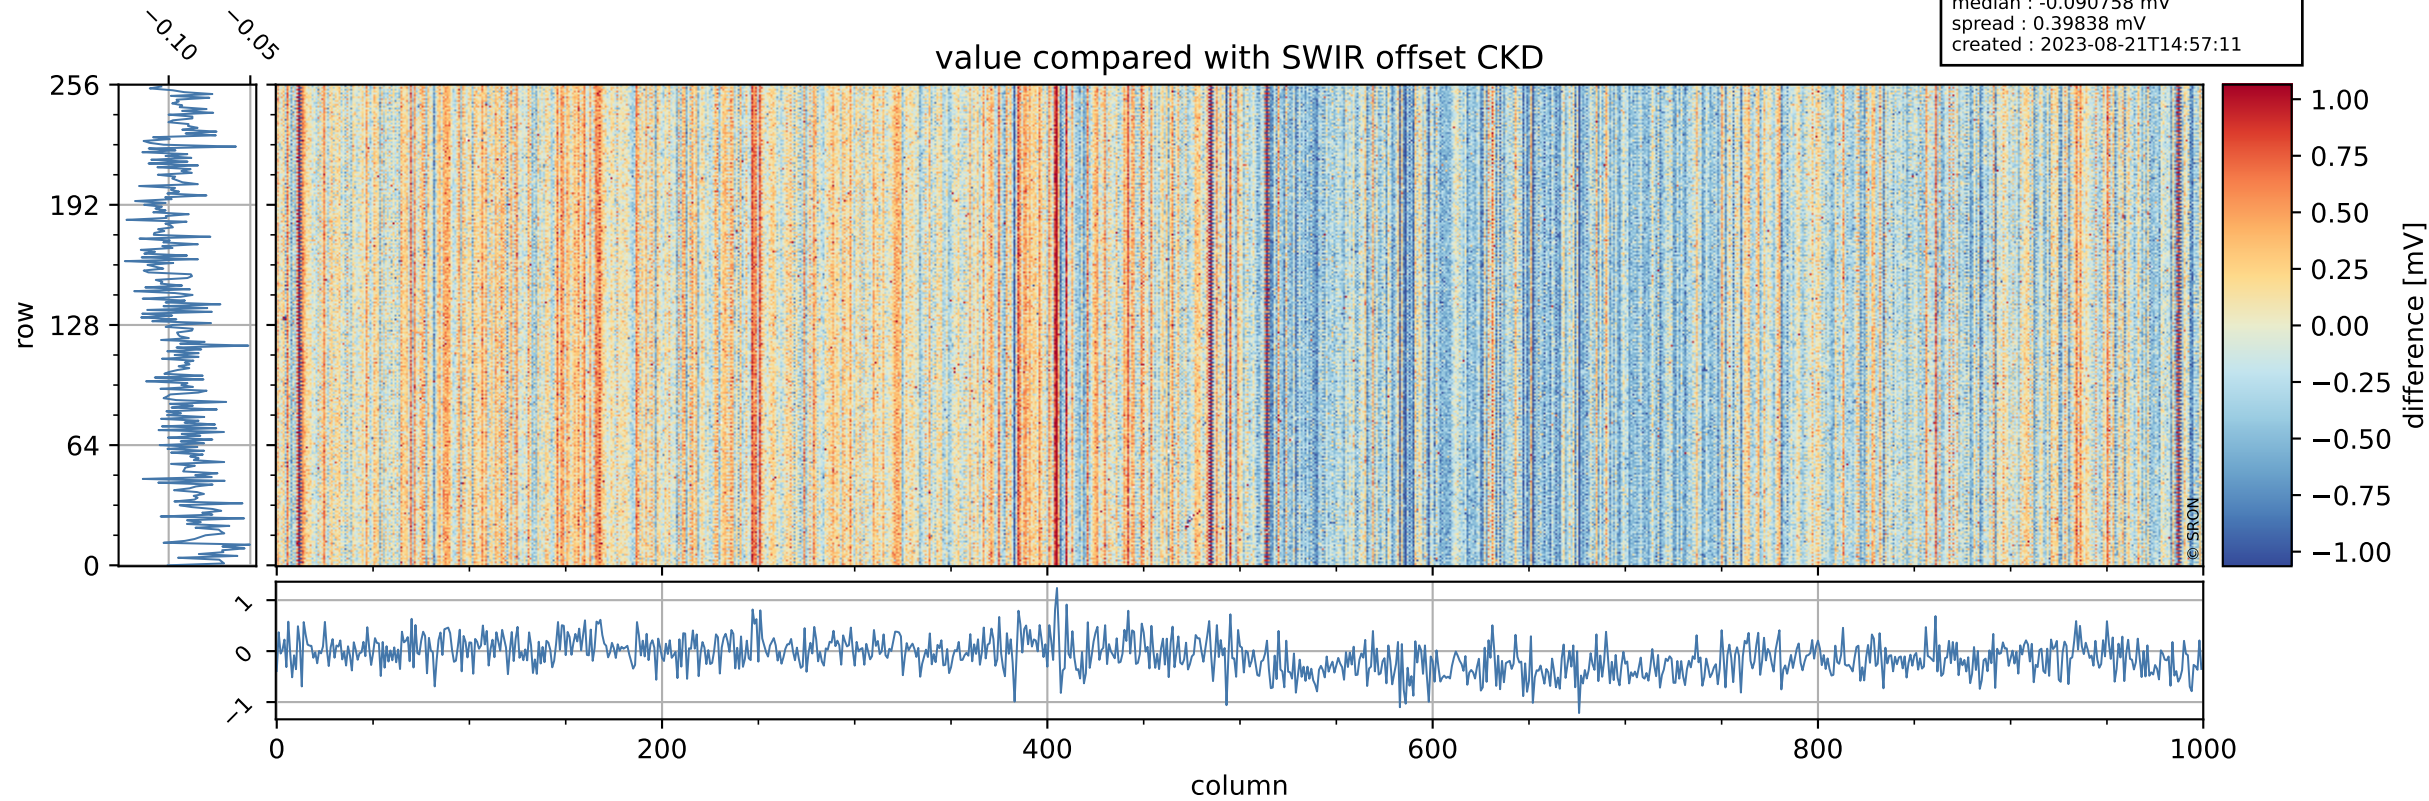

Tropomi SWIR offset (official)

orbits : 20 in [18262, 18307]
coverage : 2021-04-22 / 2021-04-25
median : 0.52592 V
spread : 0.035918 V
created : 2023-08-21T14:57:10

value detector map

Tropomi SWIR offset (official)

orbits : 20 in [18262, 18307]
coverage : 2021-04-22 / 2021-04-25
median : 29.702 μV
spread : 14.925 μV
created : 2023-08-21T14:57:11

Tropomi SWIR offset (official)

orbits : 20 in [18262, 18307]
coverage : 2021-04-22 / 2021-04-25
median : -0.090758 mV
spread : 0.39838 mV
created : 2023-08-21T14:57:11

value compared with SWIR offset CKD

Tropomi SWIR offset (official) ground-tracks of Sentinel-5P

orbits : 20 in [18262, 18307]
coverage : 2021-04-22 / 2021-04-25
created : 2023-08-21T14:57:12

Tropomi SWIR offset (official)

orbits : [2827, 18307]
coverage : 2018-04-30 / 2021-04-25
created : 2023-08-21T14:57:12

trend of detector median & temperatures