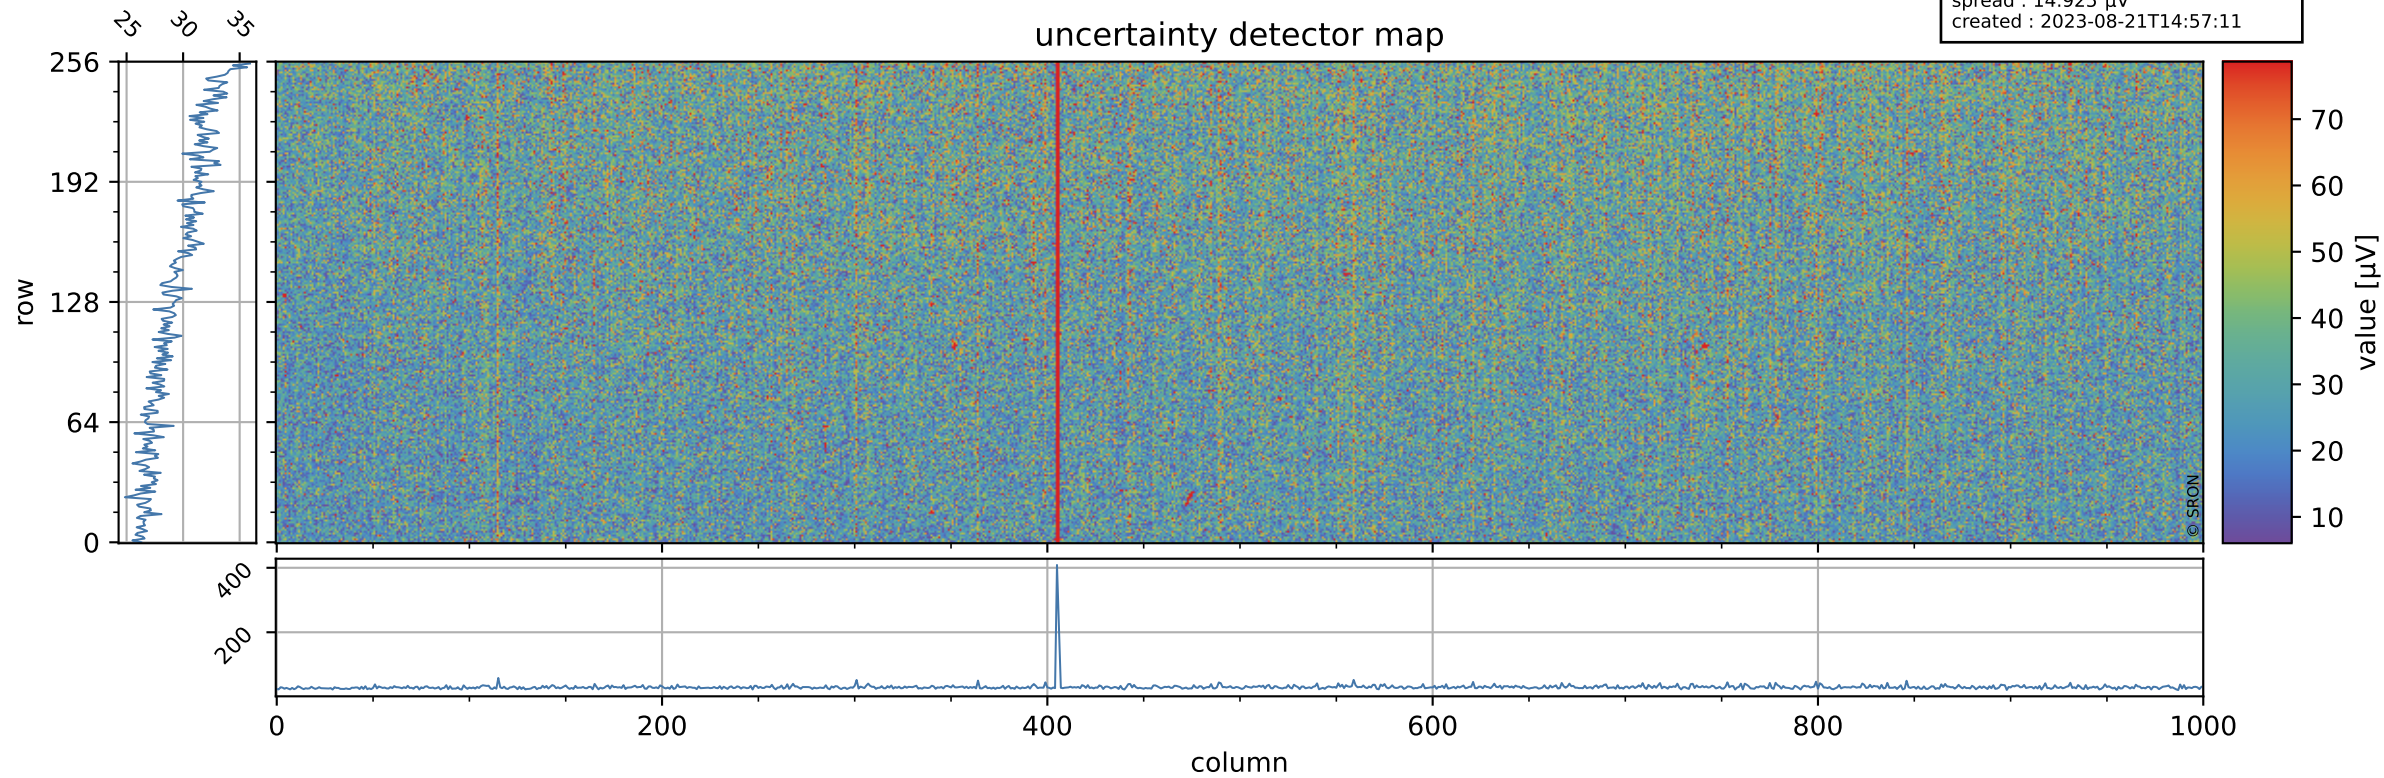

Tropomi SWIR offset (official)

orbits : 20 in [18262, 18307]
coverage : 2021-04-22 / 2021-04-25
median : 0.52592 V
spread : 0.035918 V
created : 2023-08-21T14:57:10

value detector map

Tropomi SWIR offset (official)

orbits : 20 in [18262, 18307]
coverage : 2021-04-22 / 2021-04-25
median : 29.702 μV
spread : 14.925 μV
created : 2023-08-21T14:57:11

Tropomi SWIR offset (official)

orbits : 20 in [18262, 18307]
coverage : 2021-04-22 / 2021-04-25
median : -0.090758 mV
spread : 0.39838 mV
created : 2023-08-21T14:57:11

value compared with SWIR offset CKD

Tropomi SWIR offset (official) ground-tracks of Sentinel-5P

orbits : 20 in [18262, 18307]
coverage : 2021-04-22 / 2021-04-25
created : 2023-08-21T14:57:12

Tropomi SWIR offset (official)

orbits : [2827, 18307]
coverage : 2018-04-30 / 2021-04-25
created : 2023-08-21T14:57:12

trend of detector median & temperatures