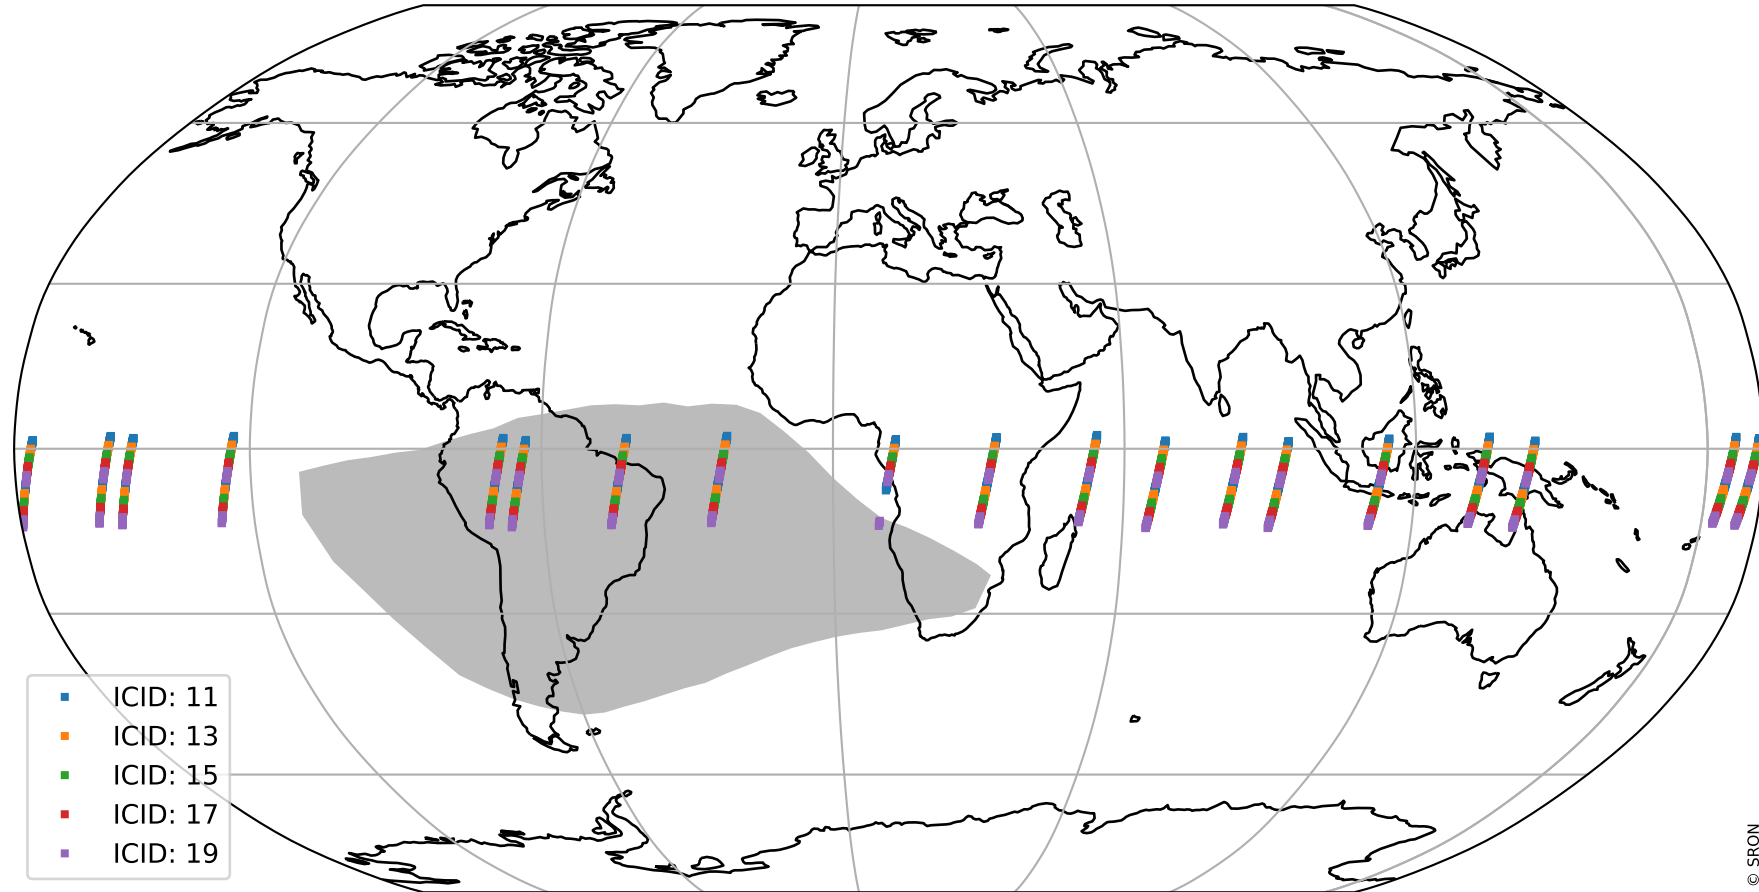

Tropomi SWIR offset (official)

orbits : 19 in [18277, 18322]
coverage : 2021-04-23 / 2021-04-26
median : 0.52593 V
spread : 0.03592 V
created : 2023-08-21T14:57:14

value detector map

Tropomi SWIR offset (official)

orbits : 19 in [18277, 18322]
coverage : 2021-04-23 / 2021-04-26
median : 29.641 μV
spread : 14.768 μV
created : 2023-08-21T14:57:14

Tropomi SWIR offset (official)

orbits : 19 in [18277, 18322]
coverage : 2021-04-23 / 2021-04-26
median : -0.079445 mV
spread : 0.39721 mV
created : 2023-08-21T14:57:15

value compared with SWIR offset CKD

Tropomi SWIR offset (official) ground-tracks of Sentinel-5P

orbits : 19 in [18277, 18322]
coverage : 2021-04-23 / 2021-04-26
created : 2023-08-21T14:57:15

Tropomi SWIR offset (official)

orbits : [2827, 18322]
coverage : 2018-04-30 / 2021-04-26
created : 2023-08-21T14:57:16

trend of detector median & temperatures