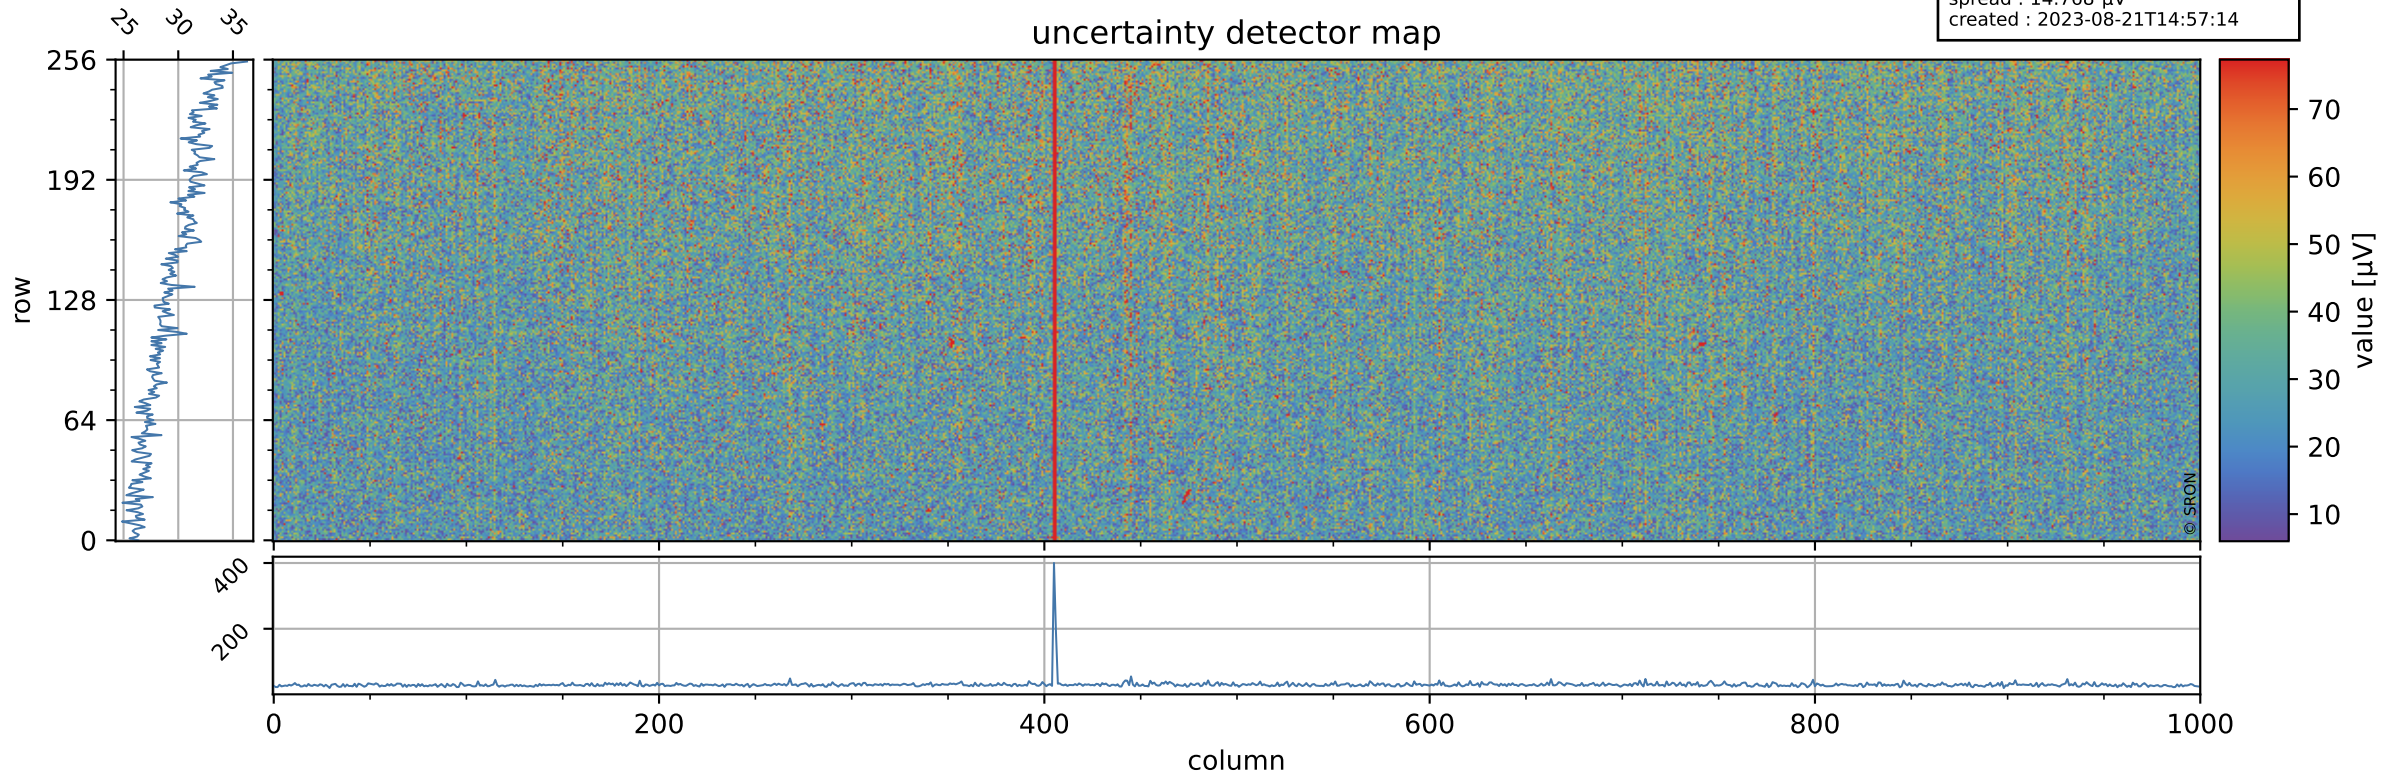

Tropomi SWIR offset (official)

orbits : 19 in [18277, 18322]
coverage : 2021-04-23 / 2021-04-26
median : 0.52593 V
spread : 0.03592 V
created : 2023-08-21T14:57:14

value detector map

Tropomi SWIR offset (official)

orbits : 19 in [18277, 18322]
coverage : 2021-04-23 / 2021-04-26
median : 29.641 μV
spread : 14.768 μV
created : 2023-08-21T14:57:14

Tropomi SWIR offset (official)

orbits : 19 in [18277, 18322]
coverage : 2021-04-23 / 2021-04-26
median : -0.079445 mV
spread : 0.39721 mV
created : 2023-08-21T14:57:15

value compared with SWIR offset CKD

Tropomi SWIR offset (official) ground-tracks of Sentinel-5P

orbits : 19 in [18277, 18322]
coverage : 2021-04-23 / 2021-04-26
created : 2023-08-21T14:57:15

Tropomi SWIR offset (official)

orbits : [2827, 18322]
coverage : 2018-04-30 / 2021-04-26
created : 2023-08-21T14:57:16

trend of detector median & temperatures