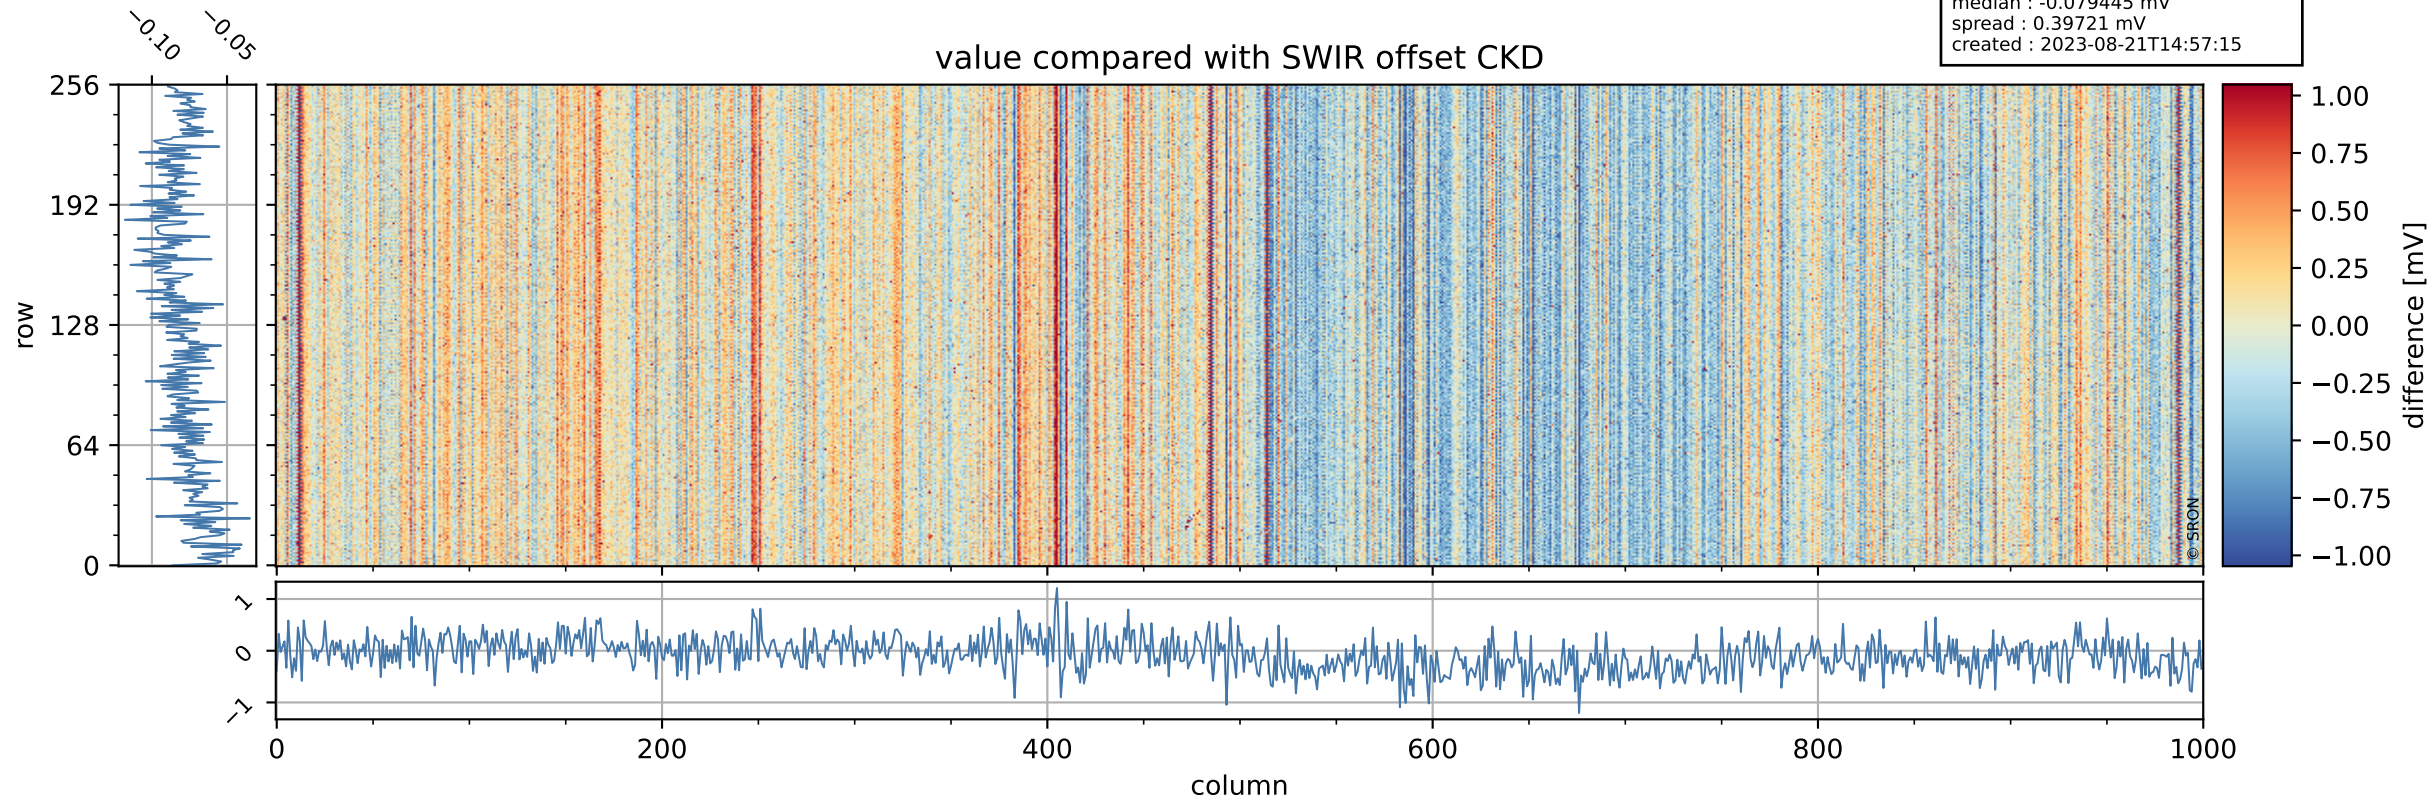

Tropomi SWIR offset (official)

orbits : 19 in [18277, 18322]
coverage : 2021-04-23 / 2021-04-26
median : 0.52593 V
spread : 0.03592 V
created : 2023-08-21T14:57:14

value detector map

Tropomi SWIR offset (official)

orbits : 19 in [18277, 18322]
coverage : 2021-04-23 / 2021-04-26
median : 29.641 μV
spread : 14.768 μV
created : 2023-08-21T14:57:14

Tropomi SWIR offset (official)

orbits : 19 in [18277, 18322]
coverage : 2021-04-23 / 2021-04-26
median : -0.079445 mV
spread : 0.39721 mV
created : 2023-08-21T14:57:15

value compared with SWIR offset CKD

Tropomi SWIR offset (official) ground-tracks of Sentinel-5P

orbits : 19 in [18277, 18322]
coverage : 2021-04-23 / 2021-04-26
created : 2023-08-21T14:57:15

Tropomi SWIR offset (official)

orbits : [2827, 18322]
coverage : 2018-04-30 / 2021-04-26
created : 2023-08-21T14:57:16

trend of detector median & temperatures