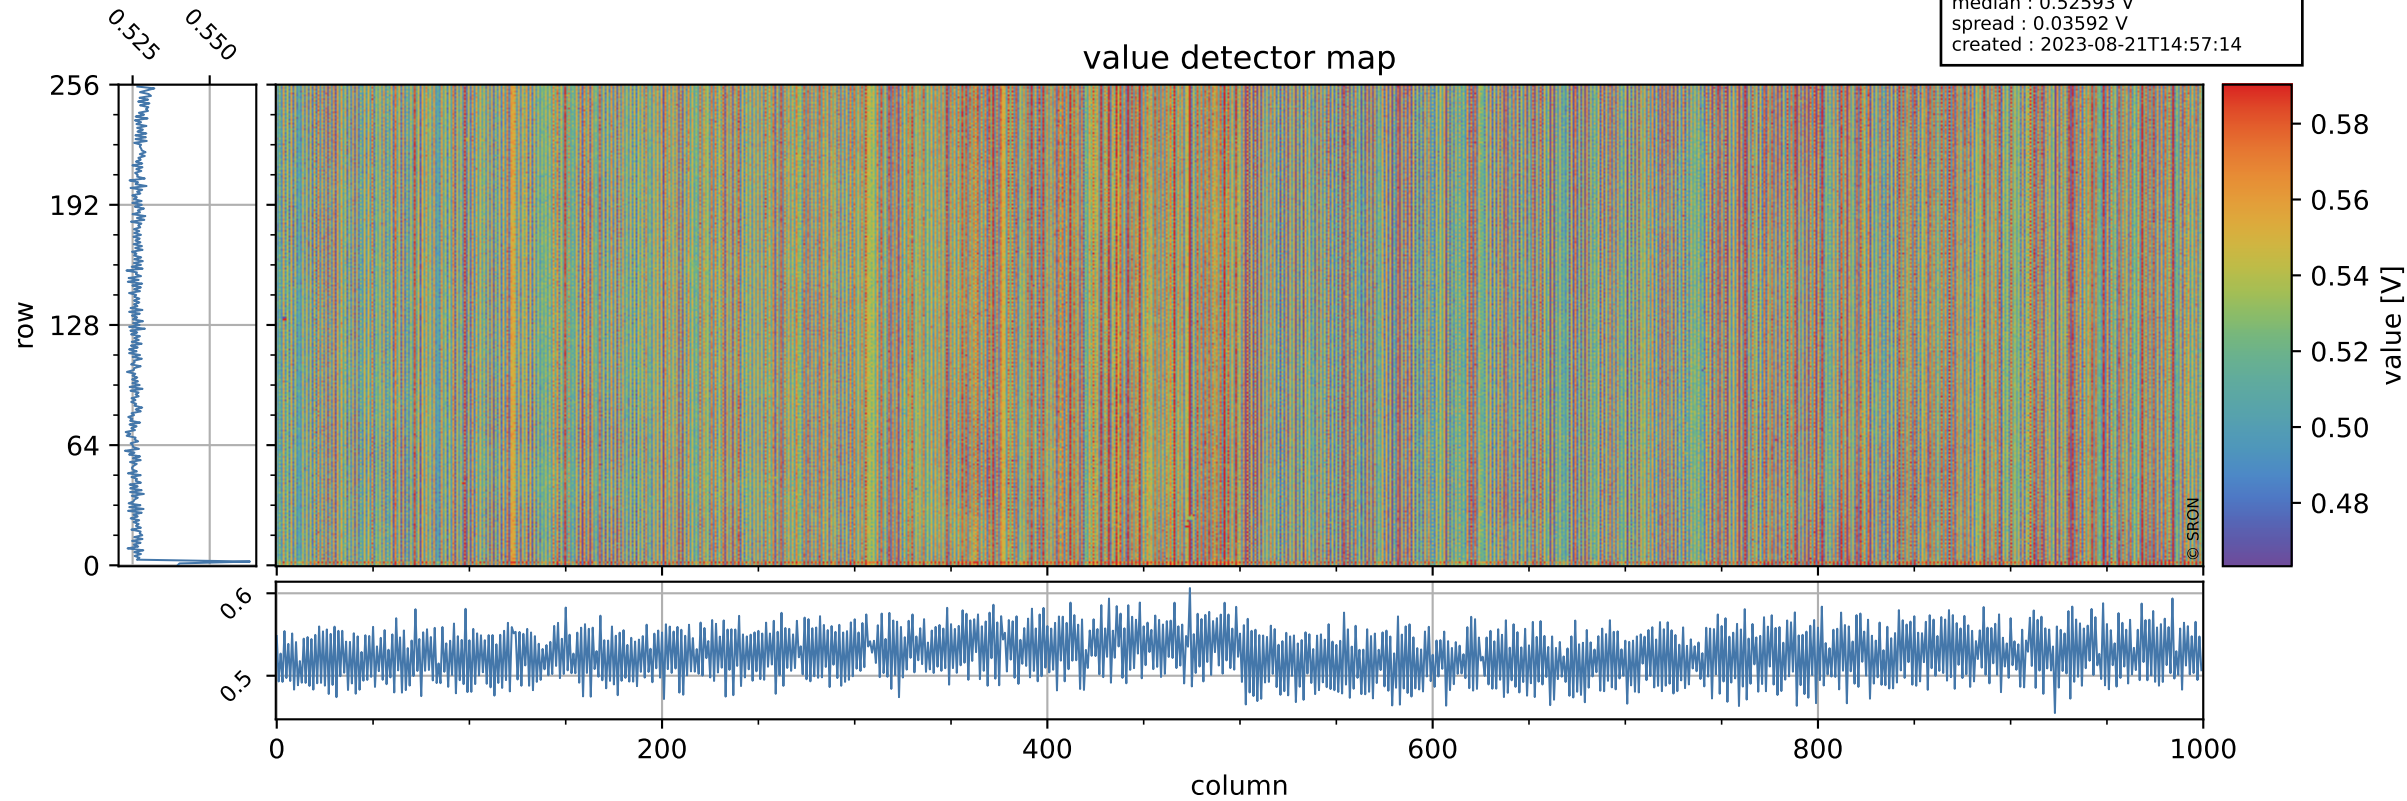

Tropomi SWIR offset (official)

orbits : 19 in [18277, 18322]
coverage : 2021-04-23 / 2021-04-26
median : 0.52593 V
spread : 0.03592 V
created : 2023-08-21T14:57:14

value detector map

Tropomi SWIR offset (official)

orbits : 19 in [18277, 18322]
coverage : 2021-04-23 / 2021-04-26
median : 29.641 μV
spread : 14.768 μV
created : 2023-08-21T14:57:14

Tropomi SWIR offset (official)

orbits : 19 in [18277, 18322]
coverage : 2021-04-23 / 2021-04-26
median : -0.079445 mV
spread : 0.39721 mV
created : 2023-08-21T14:57:15

value compared with SWIR offset CKD

Tropomi SWIR offset (official) ground-tracks of Sentinel-5P

orbits : 19 in [18277, 18322]
coverage : 2021-04-23 / 2021-04-26
created : 2023-08-21T14:57:15

Tropomi SWIR offset (official)

orbits : [2827, 18322]
coverage : 2018-04-30 / 2021-04-26
created : 2023-08-21T14:57:16

trend of detector median & temperatures