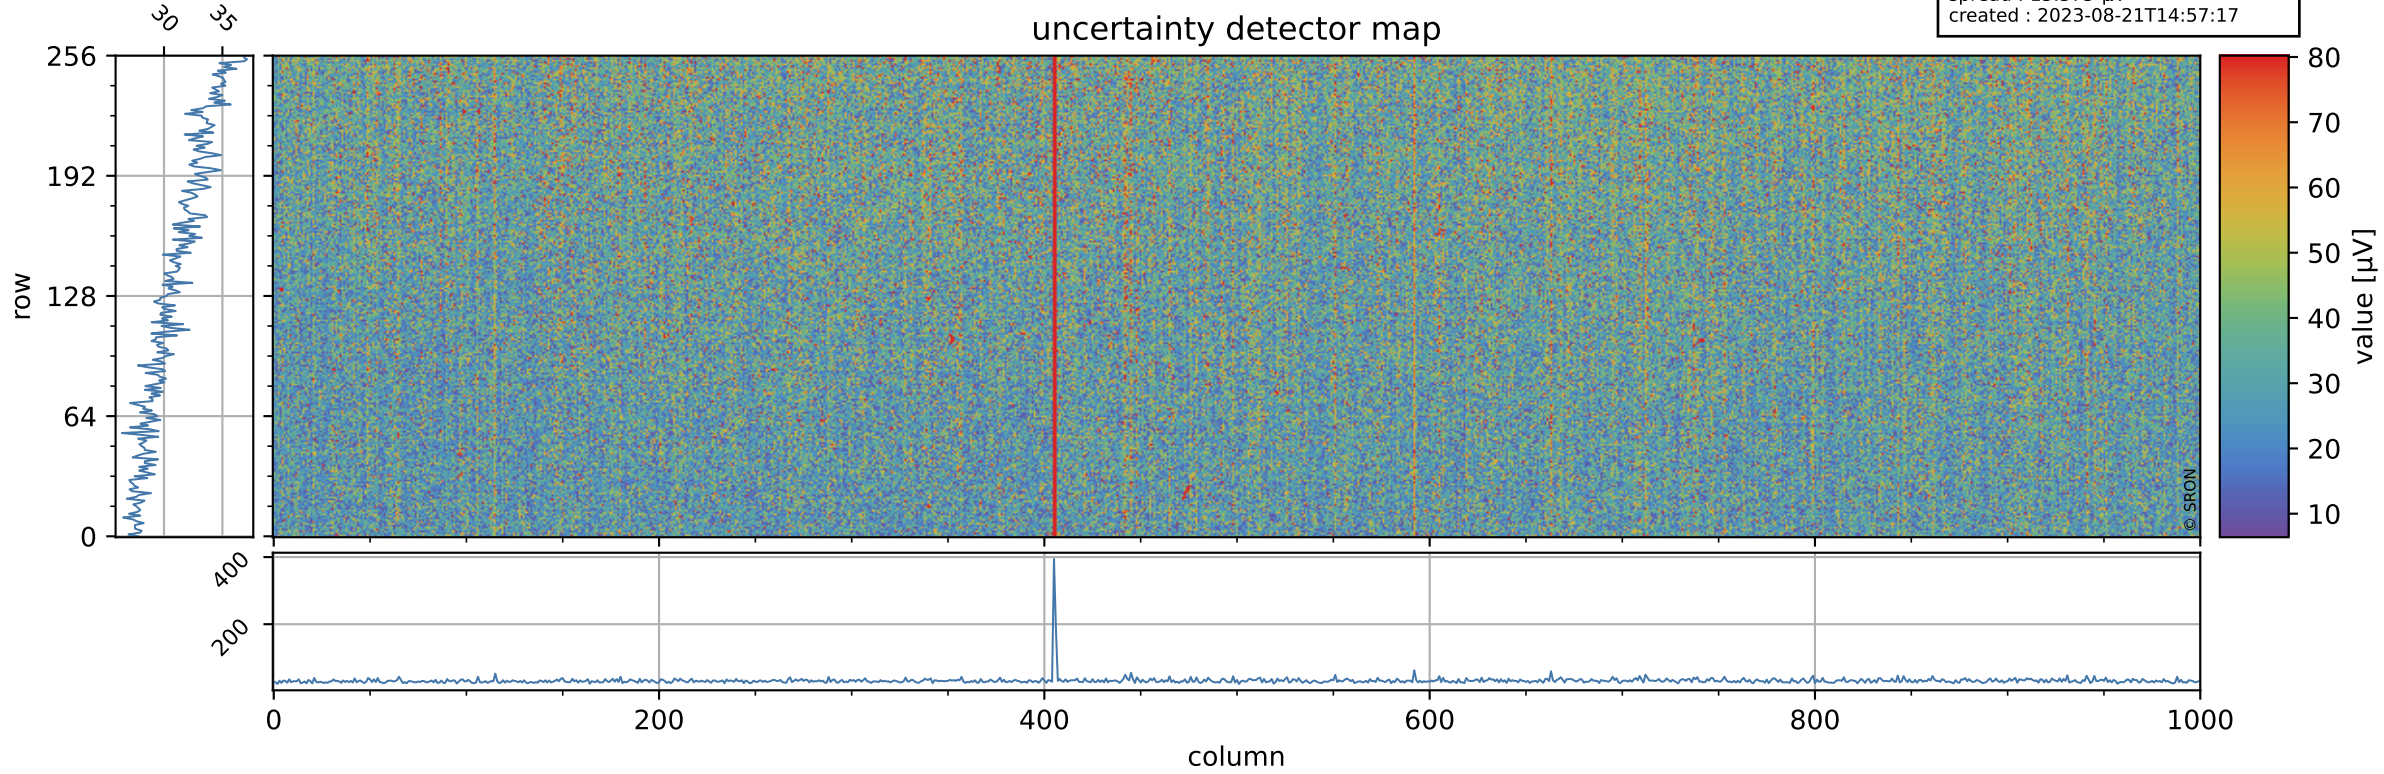

Tropomi SWIR offset (official)

orbits : 19 in [18292, 18337]
coverage : 2021-04-24 / 2021-04-27
median : 0.52594 V
spread : 0.03592 V
created : 2023-08-21T14:57:17

value detector map

Tropomi SWIR offset (official)

orbits : 19 in [18292, 18337]
coverage : 2021-04-24 / 2021-04-27
median : 31.178 μV
spread : 15.375 μV
created : 2023-08-21T14:57:17

Tropomi SWIR offset (official)

orbits : 19 in [18292, 18337]
coverage : 2021-04-24 / 2021-04-27
median : -0.071343 mV
spread : 0.39629 mV
created : 2023-08-21T14:57:18

value compared with SWIR offset CKD

Tropomi SWIR offset (official) ground-tracks of Sentinel-5P

orbits : 19 in [18292, 18337]
coverage : 2021-04-24 / 2021-04-27
created : 2023-08-21T14:57:18

Tropomi SWIR offset (official)

orbits : [2827, 18337]
coverage : 2018-04-30 / 2021-04-27
created : 2023-08-21T14:57:19

trend of detector median & temperatures