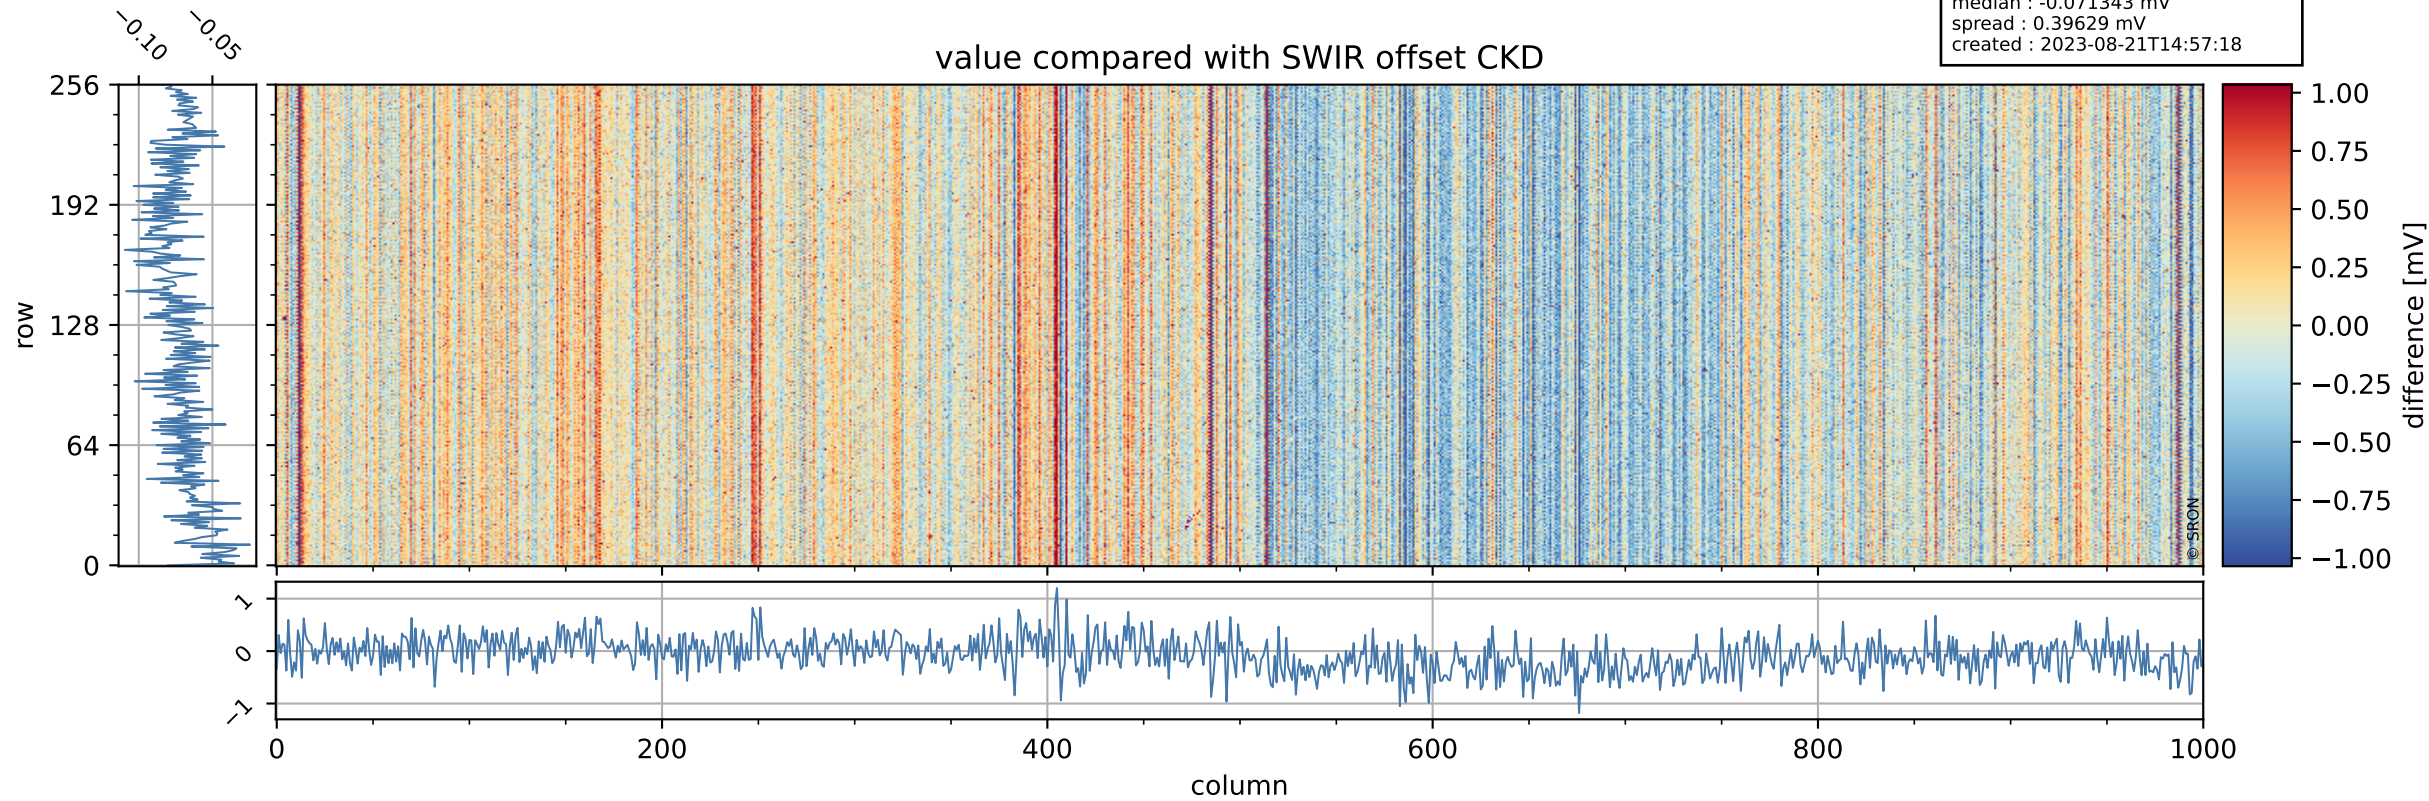

Tropomi SWIR offset (official)

orbits : 19 in [18292, 18337]
coverage : 2021-04-24 / 2021-04-27
median : 0.52594 V
spread : 0.03592 V
created : 2023-08-21T14:57:17

value detector map

Tropomi SWIR offset (official)

orbits : 19 in [18292, 18337]
coverage : 2021-04-24 / 2021-04-27
median : 31.178 μV
spread : 15.375 μV
created : 2023-08-21T14:57:17

Tropomi SWIR offset (official)

orbits : 19 in [18292, 18337]
coverage : 2021-04-24 / 2021-04-27
median : -0.071343 mV
spread : 0.39629 mV
created : 2023-08-21T14:57:18

value compared with SWIR offset CKD

Tropomi SWIR offset (official) ground-tracks of Sentinel-5P

orbits : 19 in [18292, 18337]
coverage : 2021-04-24 / 2021-04-27
created : 2023-08-21T14:57:18

Tropomi SWIR offset (official)

orbits : [2827, 18337]
coverage : 2018-04-30 / 2021-04-27
created : 2023-08-21T14:57:19

trend of detector median & temperatures