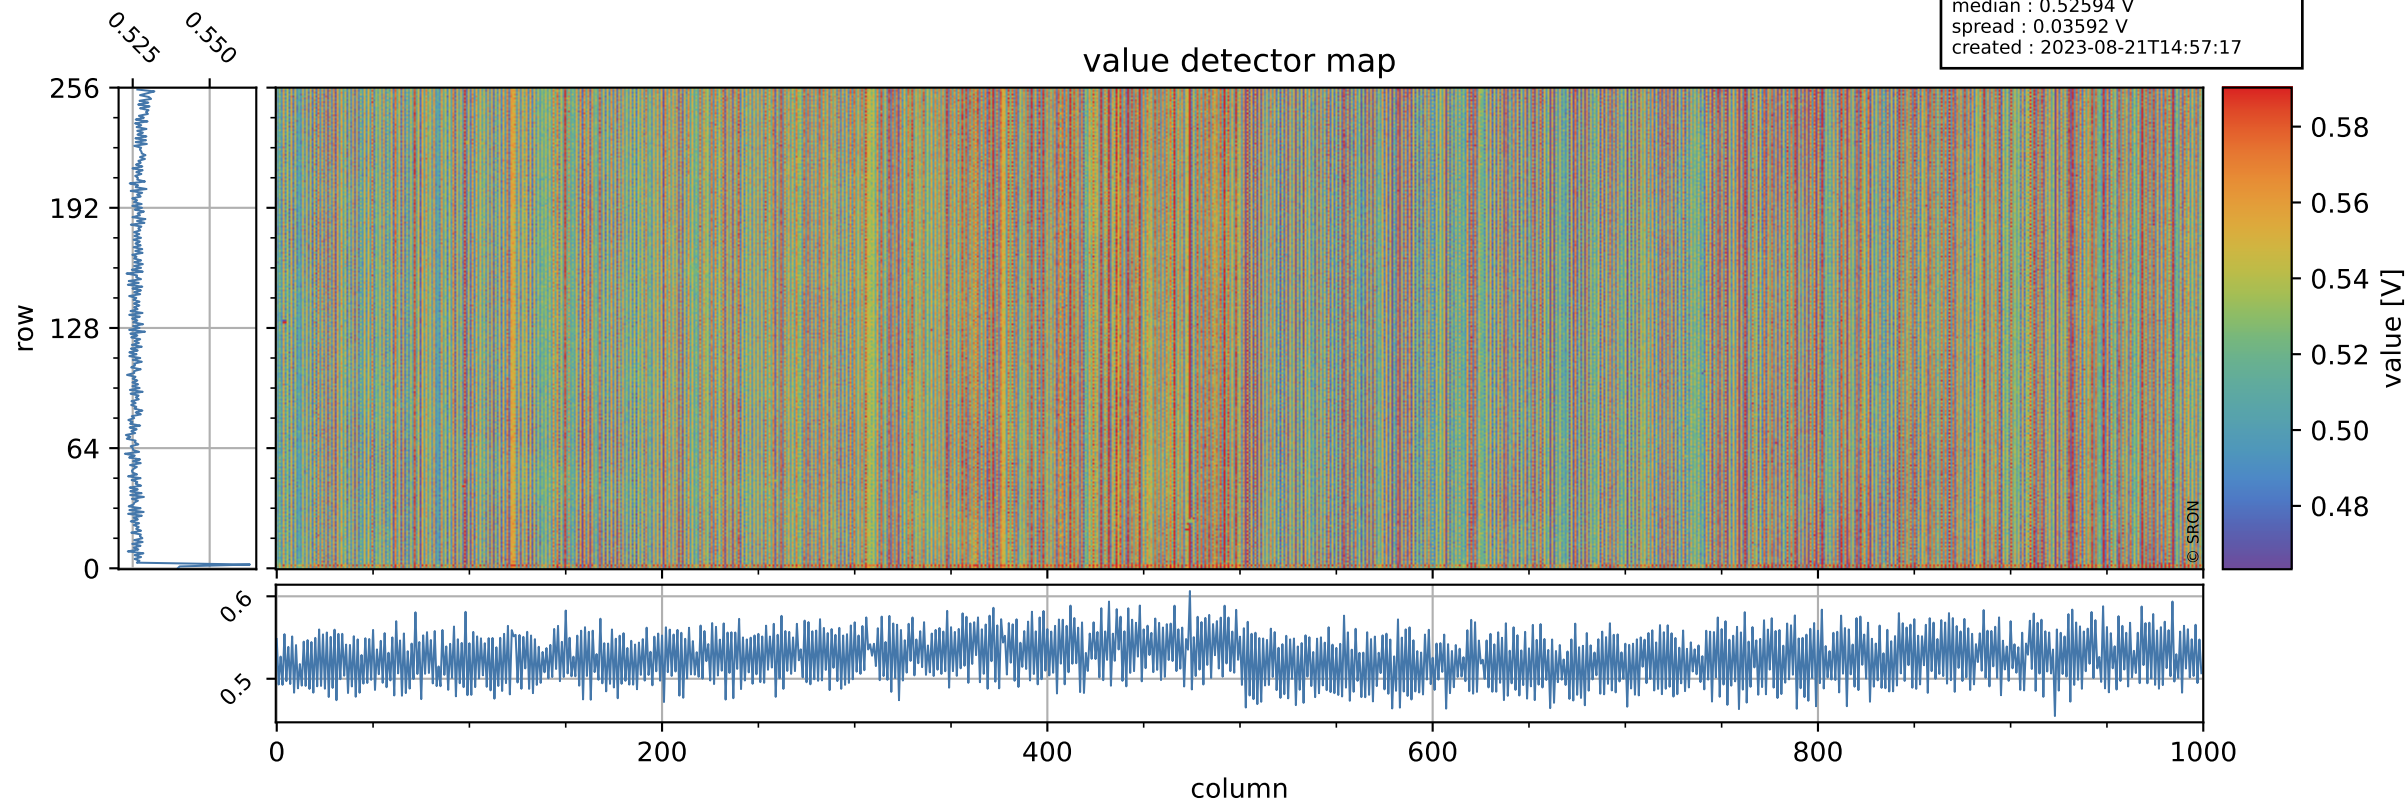

Tropomi SWIR offset (official)

orbits : 19 in [18292, 18337]
coverage : 2021-04-24 / 2021-04-27
median : 0.52594 V
spread : 0.03592 V
created : 2023-08-21T14:57:17

value detector map

Tropomi SWIR offset (official)

orbits : 19 in [18292, 18337]
coverage : 2021-04-24 / 2021-04-27
median : 31.178 μV
spread : 15.375 μV
created : 2023-08-21T14:57:17

Tropomi SWIR offset (official)

orbits : 19 in [18292, 18337]
coverage : 2021-04-24 / 2021-04-27
median : -0.071343 mV
spread : 0.39629 mV
created : 2023-08-21T14:57:18

value compared with SWIR offset CKD

Tropomi SWIR offset (official) ground-tracks of Sentinel-5P

orbits : 19 in [18292, 18337]
coverage : 2021-04-24 / 2021-04-27
created : 2023-08-21T14:57:18

Tropomi SWIR offset (official)

orbits : [2827, 18337]
coverage : 2018-04-30 / 2021-04-27
created : 2023-08-21T14:57:19

trend of detector median & temperatures