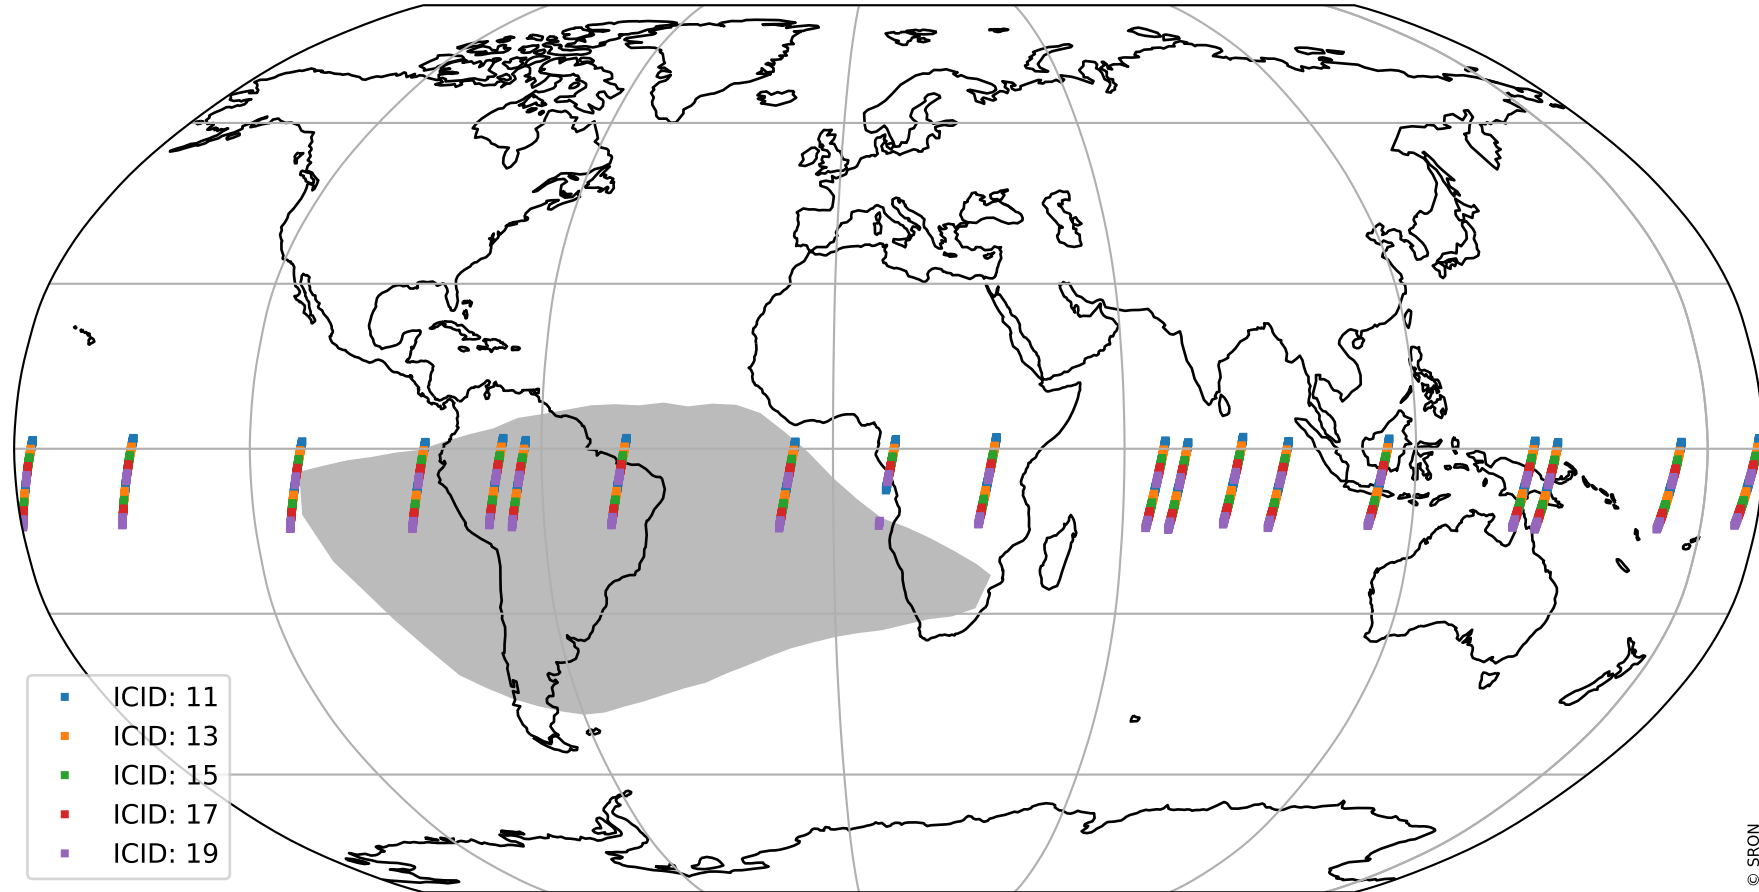

Tropomi SWIR offset (official)

orbits : 19 in [18292, 18337]
coverage : 2021-04-24 / 2021-04-27
median : 0.52594 V
spread : 0.03592 V
created : 2023-08-21T14:57:17

value detector map

Tropomi SWIR offset (official)

orbits : 19 in [18292, 18337]
coverage : 2021-04-24 / 2021-04-27
median : 31.178 μV
spread : 15.375 μV
created : 2023-08-21T14:57:17

Tropomi SWIR offset (official)

orbits : 19 in [18292, 18337]
coverage : 2021-04-24 / 2021-04-27
median : -0.071343 mV
spread : 0.39629 mV
created : 2023-08-21T14:57:18

value compared with SWIR offset CKD

Tropomi SWIR offset (official) ground-tracks of Sentinel-5P

orbits : 19 in [18292, 18337]
coverage : 2021-04-24 / 2021-04-27
created : 2023-08-21T14:57:18

Tropomi SWIR offset (official)

orbits : [2827, 18337]
coverage : 2018-04-30 / 2021-04-27
created : 2023-08-21T14:57:19

trend of detector median & temperatures