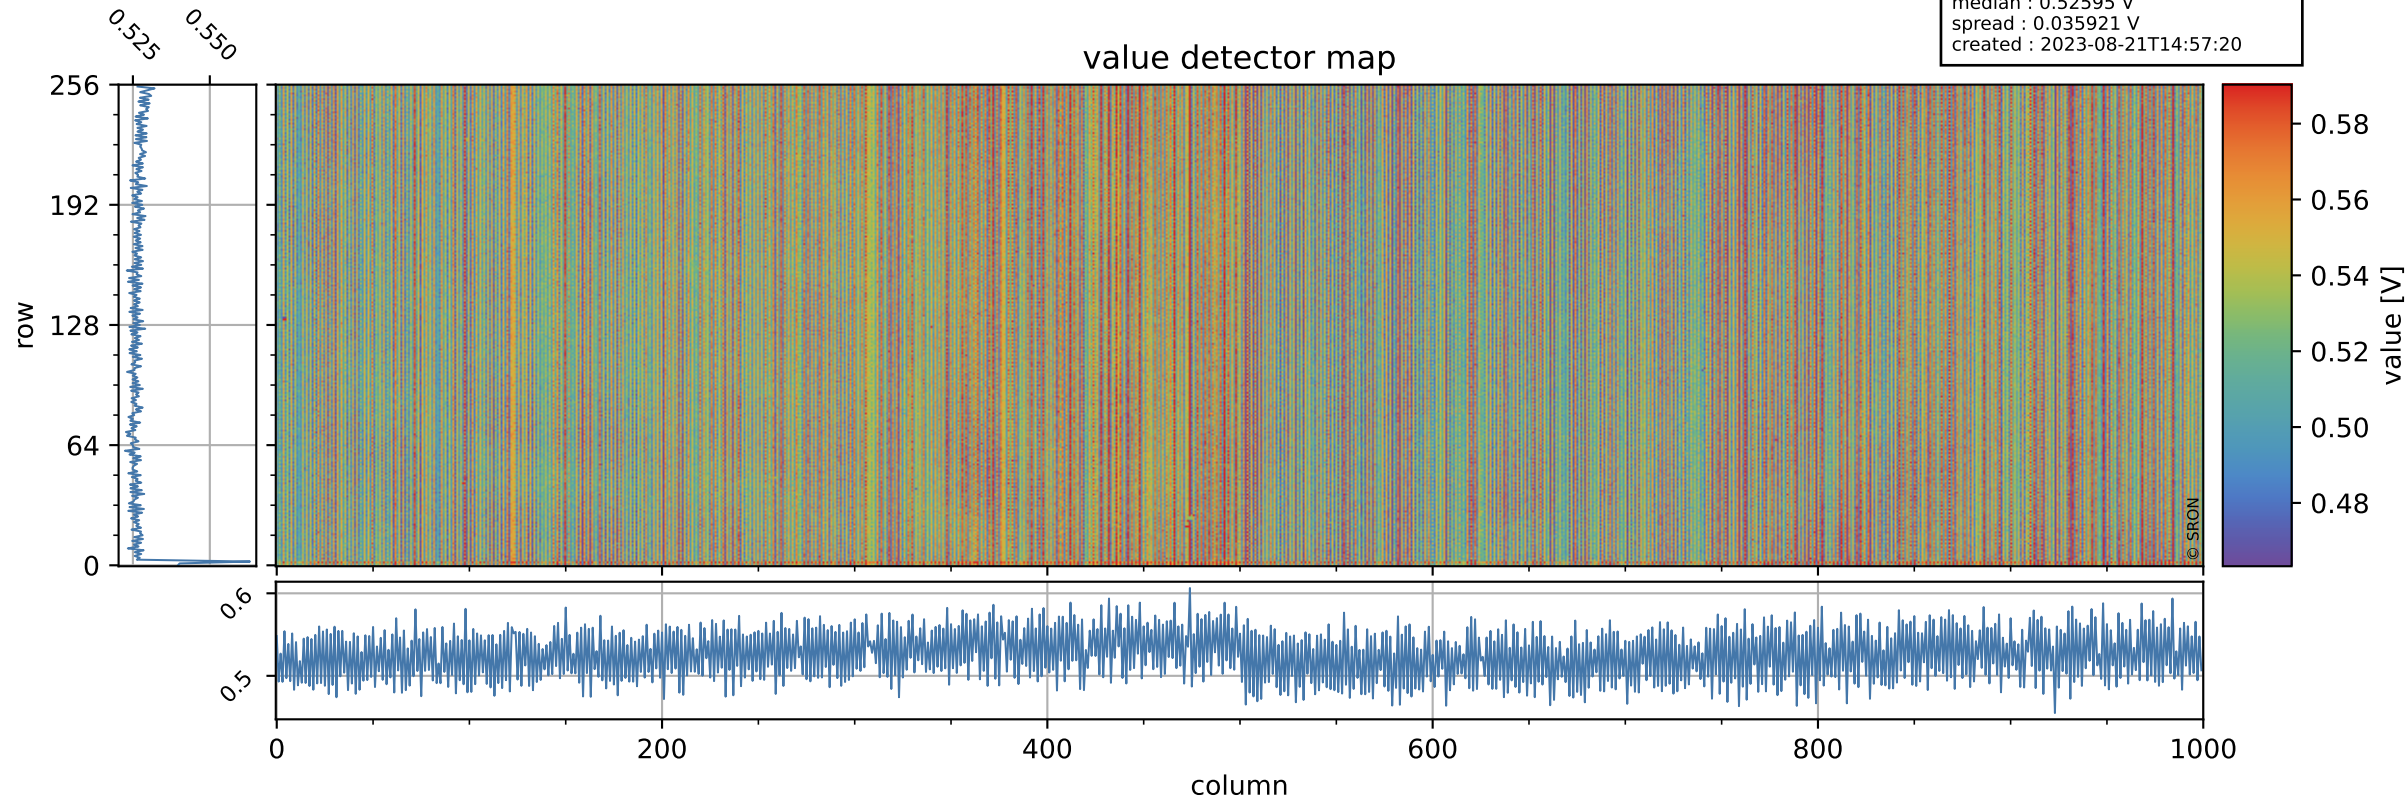

Tropomi SWIR offset (official)

orbits : 18 in [18307, 18352]
coverage : 2021-04-25 / 2021-04-28
median : 0.52595 V
spread : 0.035921 V
created : 2023-08-21T14:57:20

value detector map

Tropomi SWIR offset (official)

orbits : 18 in [18307, 18352]
coverage : 2021-04-25 / 2021-04-28
median : 31.673 μV
spread : 15.585 μV
created : 2023-08-21T14:57:20

Tropomi SWIR offset (official)

orbits : 18 in [18307, 18352]
coverage : 2021-04-25 / 2021-04-28
median : -0.066842 mV
spread : 0.39784 mV
created : 2023-08-21T14:57:21

value compared with SWIR offset CKD

Tropomi SWIR offset (official) ground-tracks of Sentinel-5P

orbits : 18 in [18307, 18352]
coverage : 2021-04-25 / 2021-04-28
created : 2023-08-21T14:57:21

Tropomi SWIR offset (official)

orbits : [2827, 18352]
coverage : 2018-04-30 / 2021-04-28
created : 2023-08-21T14:57:22

trend of detector median & temperatures