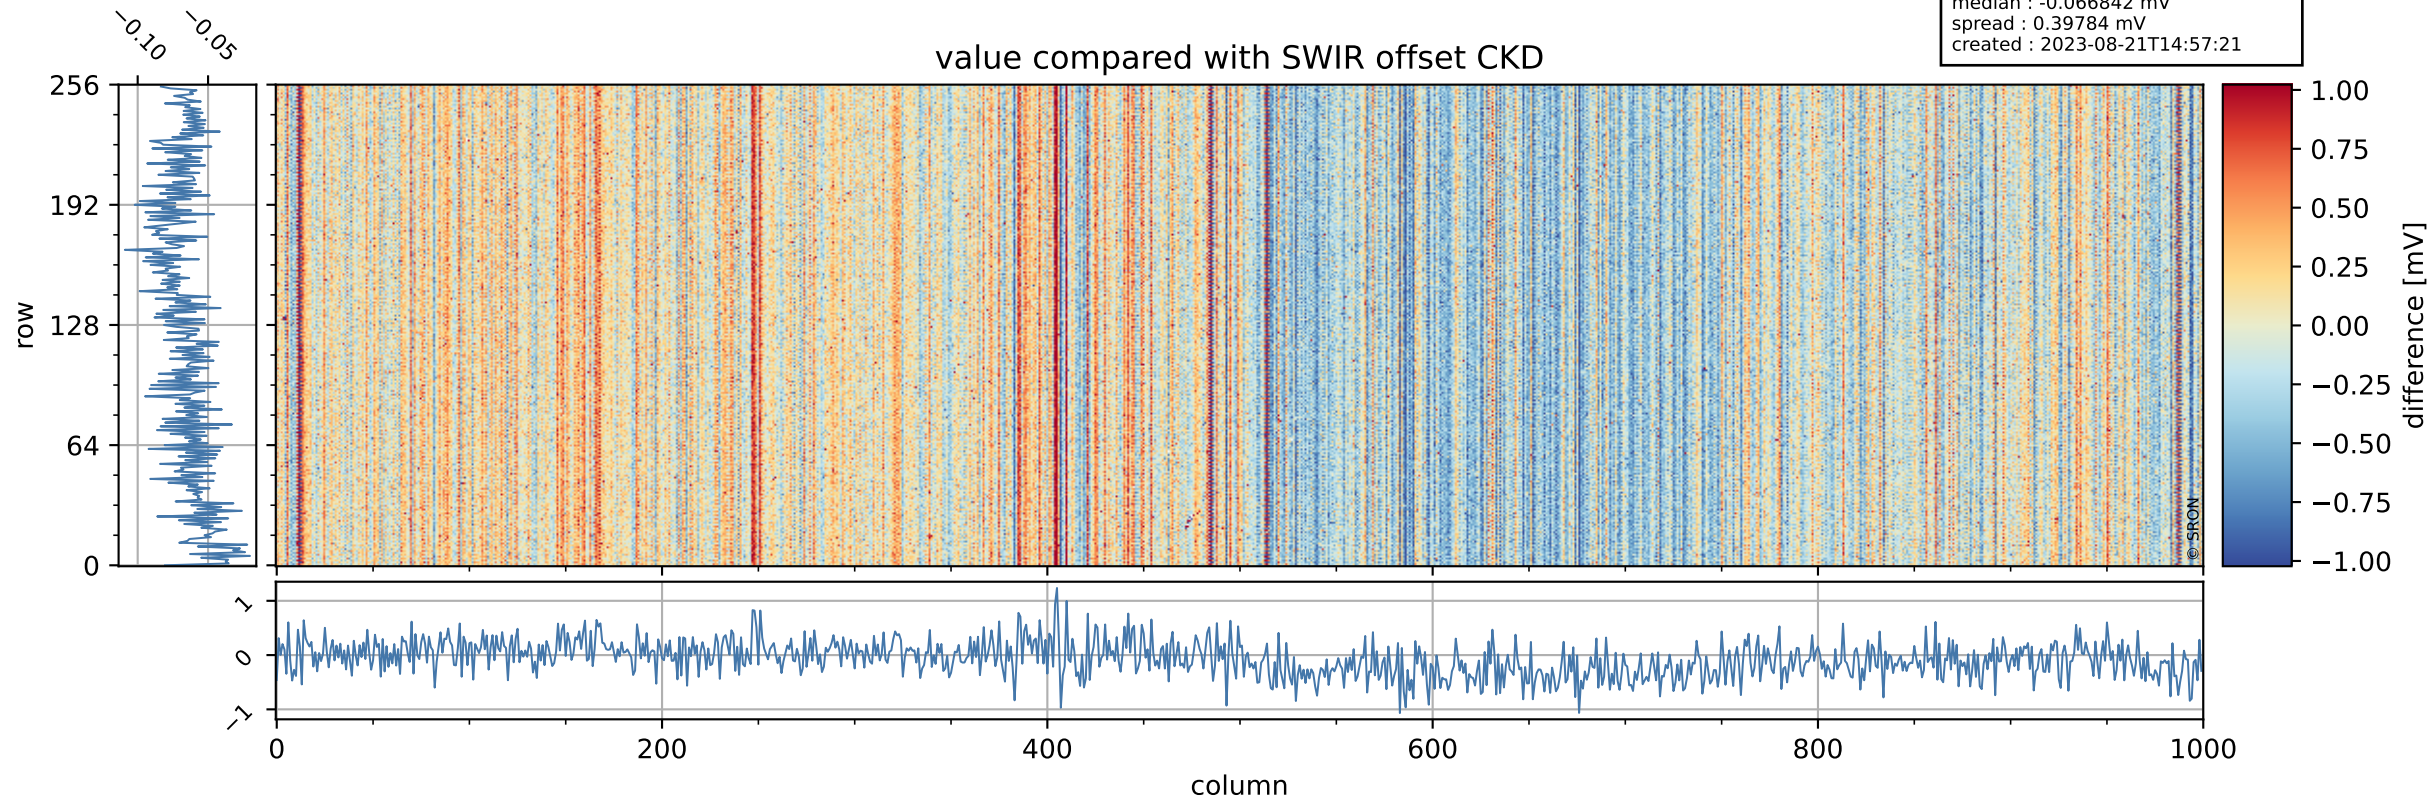

Tropomi SWIR offset (official)

orbits : 18 in [18307, 18352]
coverage : 2021-04-25 / 2021-04-28
median : 0.52595 V
spread : 0.035921 V
created : 2023-08-21T14:57:20

value detector map

Tropomi SWIR offset (official)

orbits : 18 in [18307, 18352]
coverage : 2021-04-25 / 2021-04-28
median : 31.673 μV
spread : 15.585 μV
created : 2023-08-21T14:57:20

Tropomi SWIR offset (official)

orbits : 18 in [18307, 18352]
coverage : 2021-04-25 / 2021-04-28
median : -0.066842 mV
spread : 0.39784 mV
created : 2023-08-21T14:57:21

value compared with SWIR offset CKD

Tropomi SWIR offset (official) ground-tracks of Sentinel-5P

orbits : 18 in [18307, 18352]
coverage : 2021-04-25 / 2021-04-28
created : 2023-08-21T14:57:21

Tropomi SWIR offset (official)

orbits : [2827, 18352]
coverage : 2018-04-30 / 2021-04-28
created : 2023-08-21T14:57:22

trend of detector median & temperatures