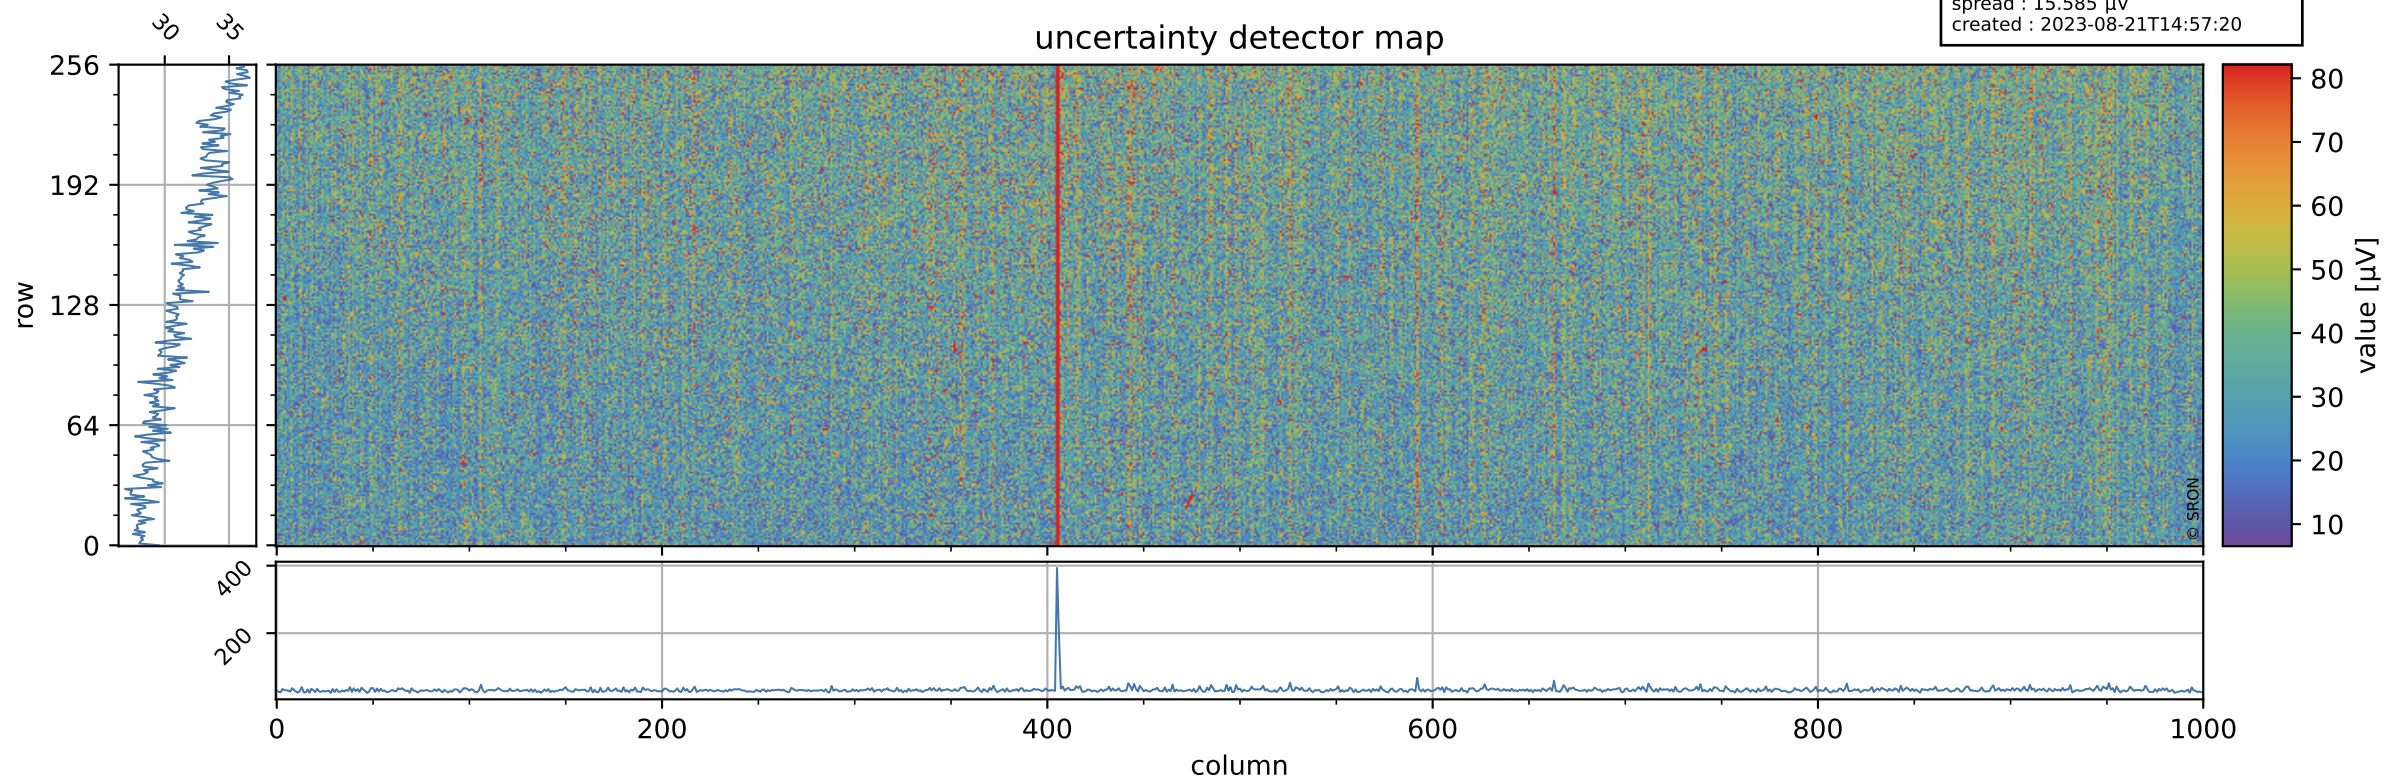

Tropomi SWIR offset (official)

orbits : 18 in [18307, 18352]
coverage : 2021-04-25 / 2021-04-28
median : 0.52595 V
spread : 0.035921 V
created : 2023-08-21T14:57:20

value detector map

Tropomi SWIR offset (official)

orbits : 18 in [18307, 18352]
coverage : 2021-04-25 / 2021-04-28
median : 31.673 μV
spread : 15.585 μV
created : 2023-08-21T14:57:20

Tropomi SWIR offset (official)

orbits : 18 in [18307, 18352]
coverage : 2021-04-25 / 2021-04-28
median : -0.066842 mV
spread : 0.39784 mV
created : 2023-08-21T14:57:21

value compared with SWIR offset CKD

Tropomi SWIR offset (official) ground-tracks of Sentinel-5P

orbits : 18 in [18307, 18352]
coverage : 2021-04-25 / 2021-04-28
created : 2023-08-21T14:57:21

Tropomi SWIR offset (official)

orbits : [2827, 18352]
coverage : 2018-04-30 / 2021-04-28
created : 2023-08-21T14:57:22

trend of detector median & temperatures