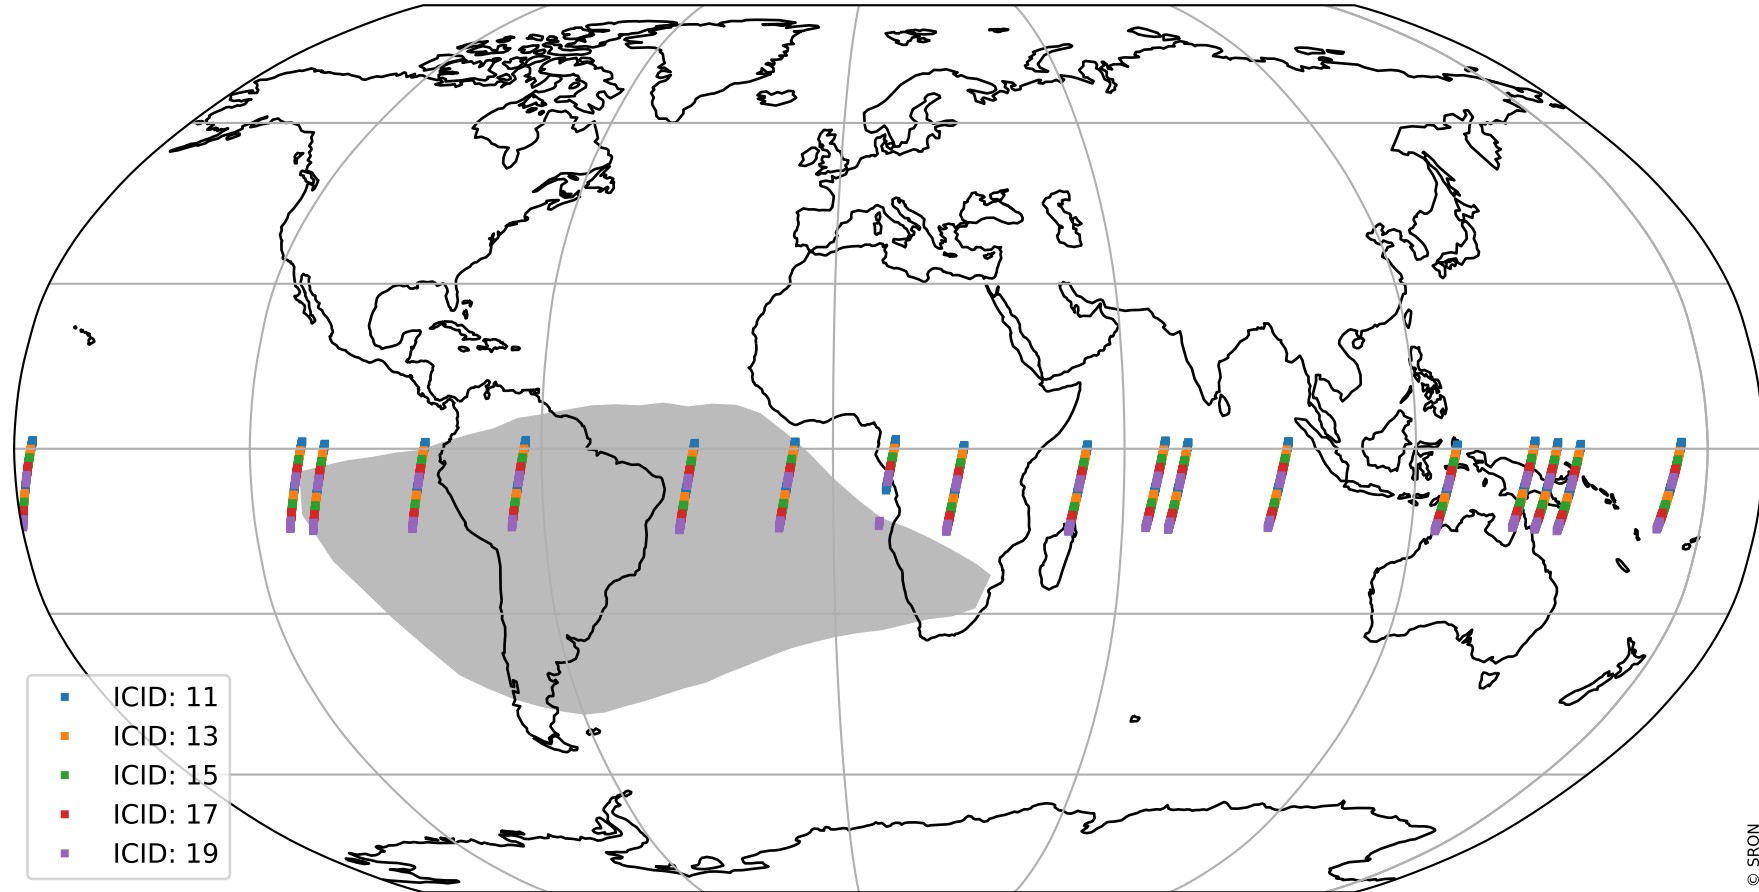

Tropomi SWIR offset (official)

orbits : 18 in [18307, 18352]
coverage : 2021-04-25 / 2021-04-28
median : 0.52595 V
spread : 0.035921 V
created : 2023-08-21T14:57:20

value detector map

Tropomi SWIR offset (official)

orbits : 18 in [18307, 18352]
coverage : 2021-04-25 / 2021-04-28
median : 31.673 μV
spread : 15.585 μV
created : 2023-08-21T14:57:20

Tropomi SWIR offset (official)

orbits : 18 in [18307, 18352]
coverage : 2021-04-25 / 2021-04-28
median : -0.066842 mV
spread : 0.39784 mV
created : 2023-08-21T14:57:21

value compared with SWIR offset CKD

Tropomi SWIR offset (official) ground-tracks of Sentinel-5P

orbits : 18 in [18307, 18352]
coverage : 2021-04-25 / 2021-04-28
created : 2023-08-21T14:57:21

Tropomi SWIR offset (official)

orbits : [2827, 18352]
coverage : 2018-04-30 / 2021-04-28
created : 2023-08-21T14:57:22

trend of detector median & temperatures