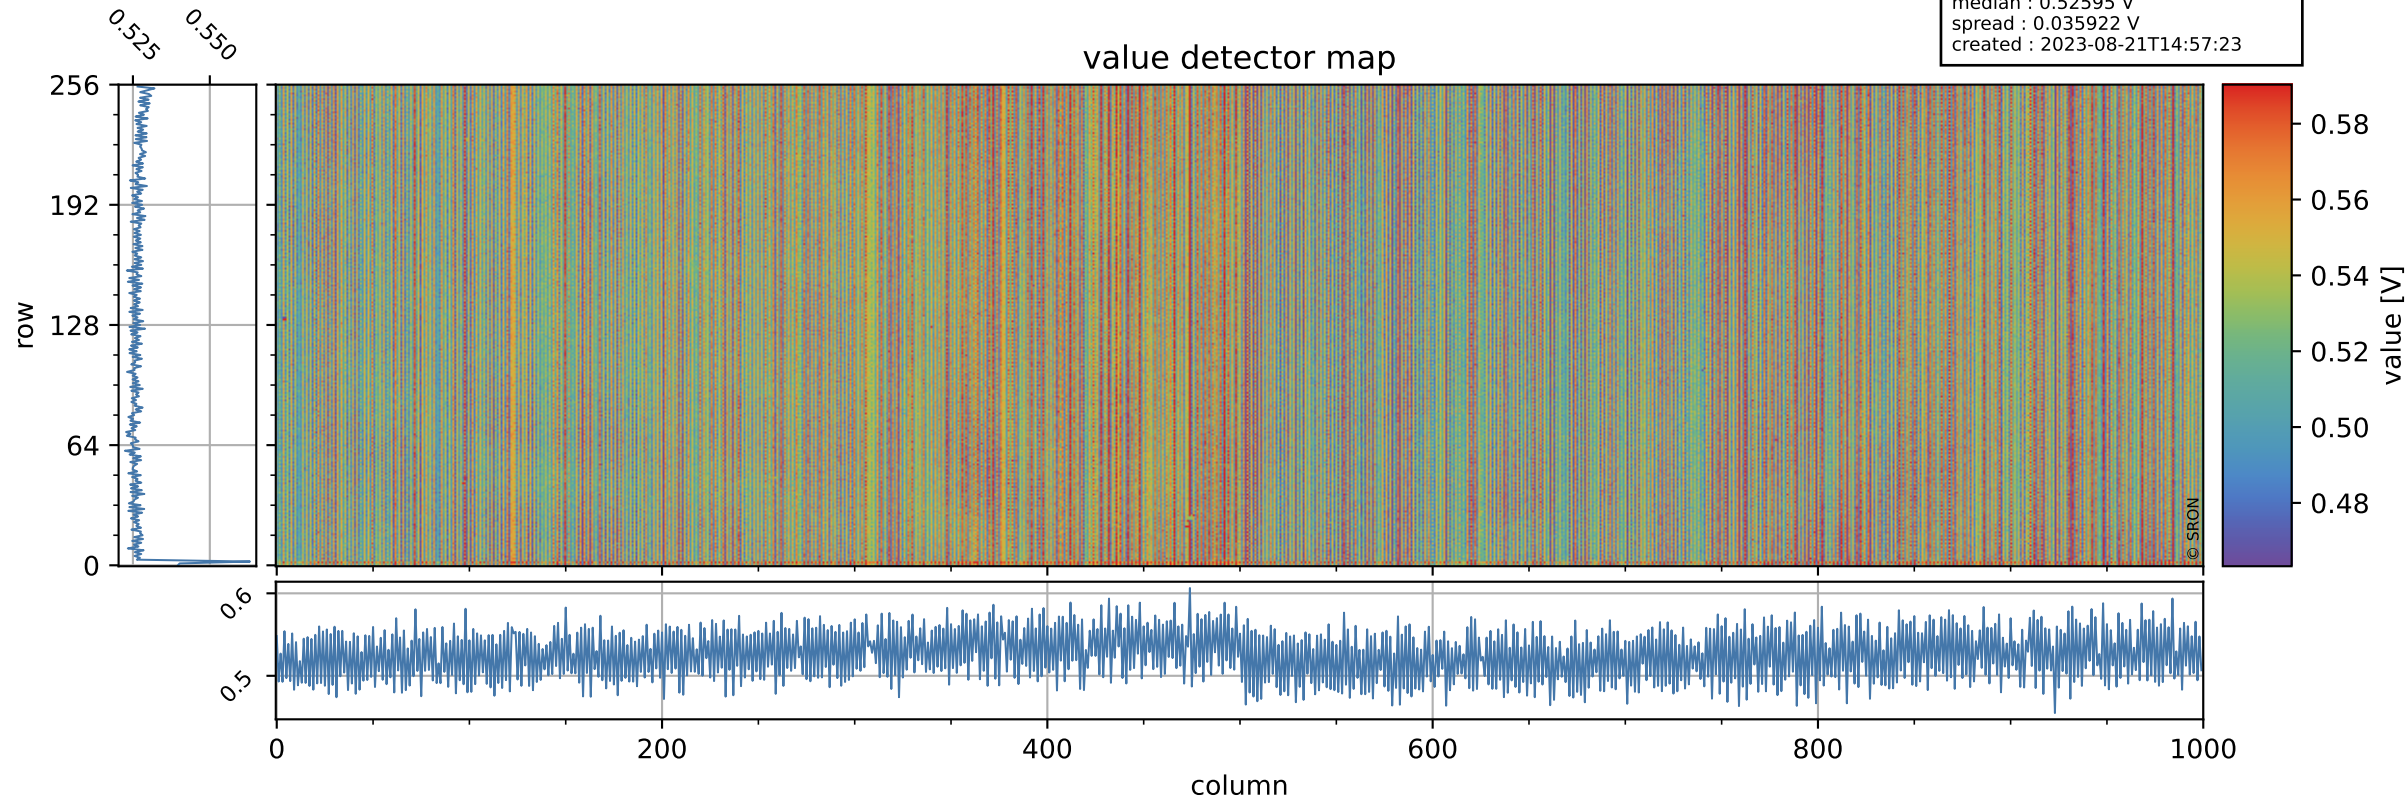

Tropomi SWIR offset (official)

orbits : 19 in [18322, 18367]
coverage : 2021-04-27 / 2021-04-29
median : 0.52595 V
spread : 0.035922 V
created : 2023-08-21T14:57:23

value detector map

Tropomi SWIR offset (official)

orbits : 19 in [18322, 18367]
coverage : 2021-04-27 / 2021-04-29
median : 31.344 μV
spread : 15.49 μV
created : 2023-08-21T14:57:23

Tropomi SWIR offset (official)

orbits : 19 in [18322, 18367]
coverage : 2021-04-27 / 2021-04-29
median : -0.06761 mV
spread : 0.40196 mV
created : 2023-08-21T14:57:24

value compared with SWIR offset CKD

Tropomi SWIR offset (official) ground-tracks of Sentinel-5P

orbits : 19 in [18322, 18367]
coverage : 2021-04-27 / 2021-04-29
created : 2023-08-21T14:57:24

Tropomi SWIR offset (official)

orbits : [2827, 18367]
coverage : 2018-04-30 / 2021-04-29
created : 2023-08-21T14:57:25

trend of detector median & temperatures