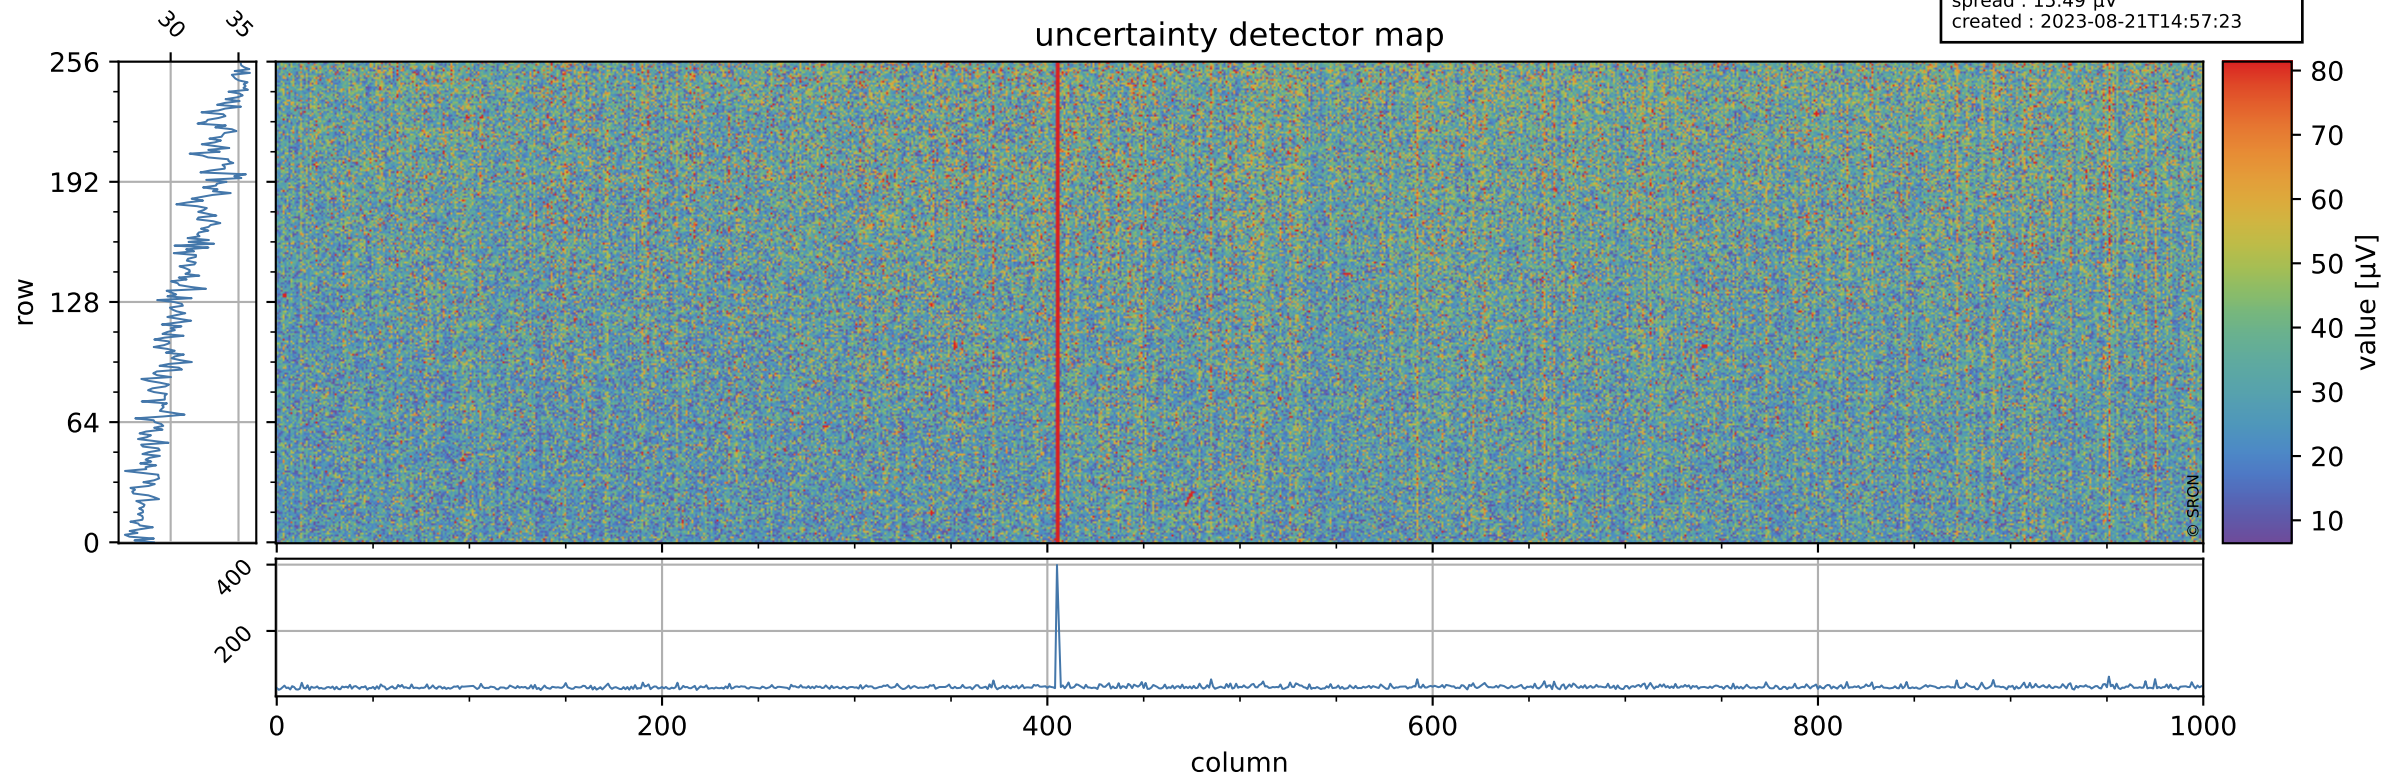

Tropomi SWIR offset (official)

orbits : 19 in [18322, 18367]
coverage : 2021-04-27 / 2021-04-29
median : 0.52595 V
spread : 0.035922 V
created : 2023-08-21T14:57:23

value detector map

Tropomi SWIR offset (official)

orbits : 19 in [18322, 18367]
coverage : 2021-04-27 / 2021-04-29
median : 31.344 μV
spread : 15.49 μV
created : 2023-08-21T14:57:23

Tropomi SWIR offset (official)

orbits : 19 in [18322, 18367]
coverage : 2021-04-27 / 2021-04-29
median : -0.06761 mV
spread : 0.40196 mV
created : 2023-08-21T14:57:24

value compared with SWIR offset CKD

Tropomi SWIR offset (official) ground-tracks of Sentinel-5P

orbits : 19 in [18322, 18367]
coverage : 2021-04-27 / 2021-04-29
created : 2023-08-21T14:57:24

Tropomi SWIR offset (official)

orbits : [2827, 18367]
coverage : 2018-04-30 / 2021-04-29
created : 2023-08-21T14:57:25

trend of detector median & temperatures