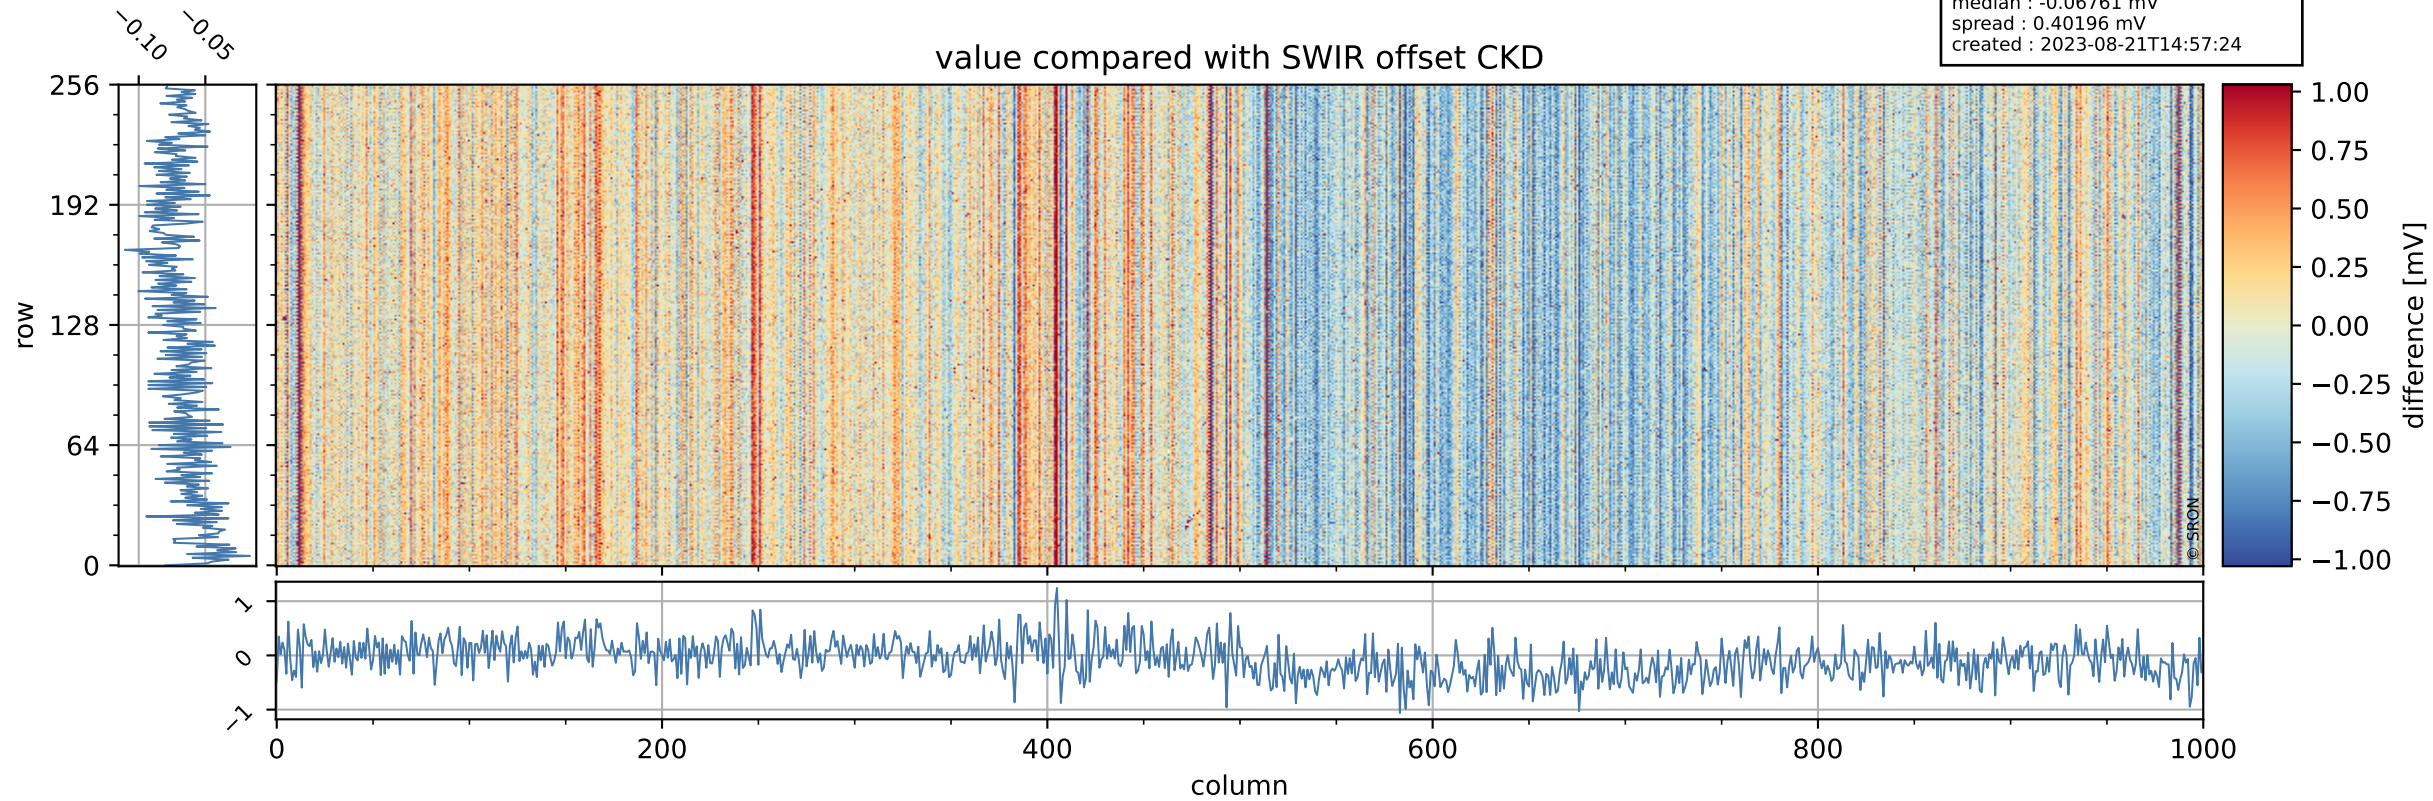

Tropomi SWIR offset (official)

orbits : 19 in [18322, 18367]
coverage : 2021-04-27 / 2021-04-29
median : 0.52595 V
spread : 0.035922 V
created : 2023-08-21T14:57:23

value detector map

Tropomi SWIR offset (official)

orbits : 19 in [18322, 18367]
coverage : 2021-04-27 / 2021-04-29
median : 31.344 μV
spread : 15.49 μV
created : 2023-08-21T14:57:23

Tropomi SWIR offset (official)

orbits : 19 in [18322, 18367]
coverage : 2021-04-27 / 2021-04-29
median : -0.06761 mV
spread : 0.40196 mV
created : 2023-08-21T14:57:24

value compared with SWIR offset CKD

Tropomi SWIR offset (official) ground-tracks of Sentinel-5P

orbits : 19 in [18322, 18367]
coverage : 2021-04-27 / 2021-04-29
created : 2023-08-21T14:57:24

Tropomi SWIR offset (official)

orbits : [2827, 18367]
coverage : 2018-04-30 / 2021-04-29
created : 2023-08-21T14:57:25

trend of detector median & temperatures