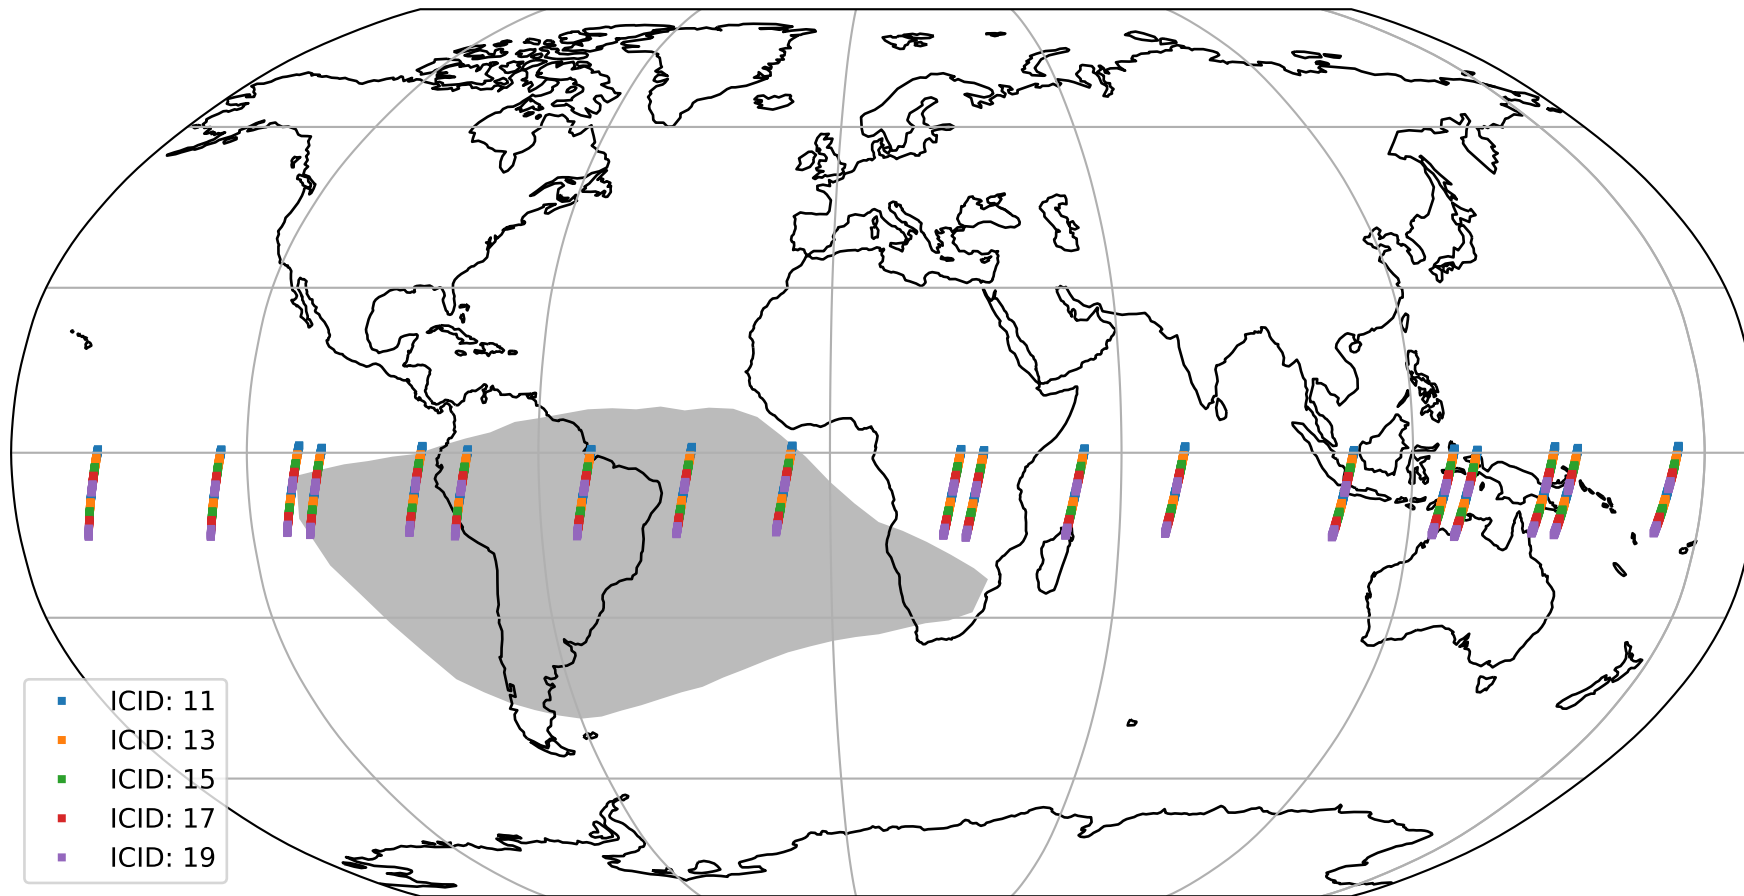

Tropomi SWIR offset (official)

orbits : 19 in [18322, 18367]
coverage : 2021-04-27 / 2021-04-29
median : 0.52595 V
spread : 0.035922 V
created : 2023-08-21T14:57:23

value detector map

Tropomi SWIR offset (official)

orbits : 19 in [18322, 18367]
coverage : 2021-04-27 / 2021-04-29
median : 31.344 μV
spread : 15.49 μV
created : 2023-08-21T14:57:23

Tropomi SWIR offset (official)

orbits : 19 in [18322, 18367]
coverage : 2021-04-27 / 2021-04-29
median : -0.06761 mV
spread : 0.40196 mV
created : 2023-08-21T14:57:24

value compared with SWIR offset CKD

Tropomi SWIR offset (official) ground-tracks of Sentinel-5P

orbits : 19 in [18322, 18367]
coverage : 2021-04-27 / 2021-04-29
created : 2023-08-21T14:57:24

Tropomi SWIR offset (official)

orbits : [2827, 18367]
coverage : 2018-04-30 / 2021-04-29
created : 2023-08-21T14:57:25

trend of detector median & temperatures