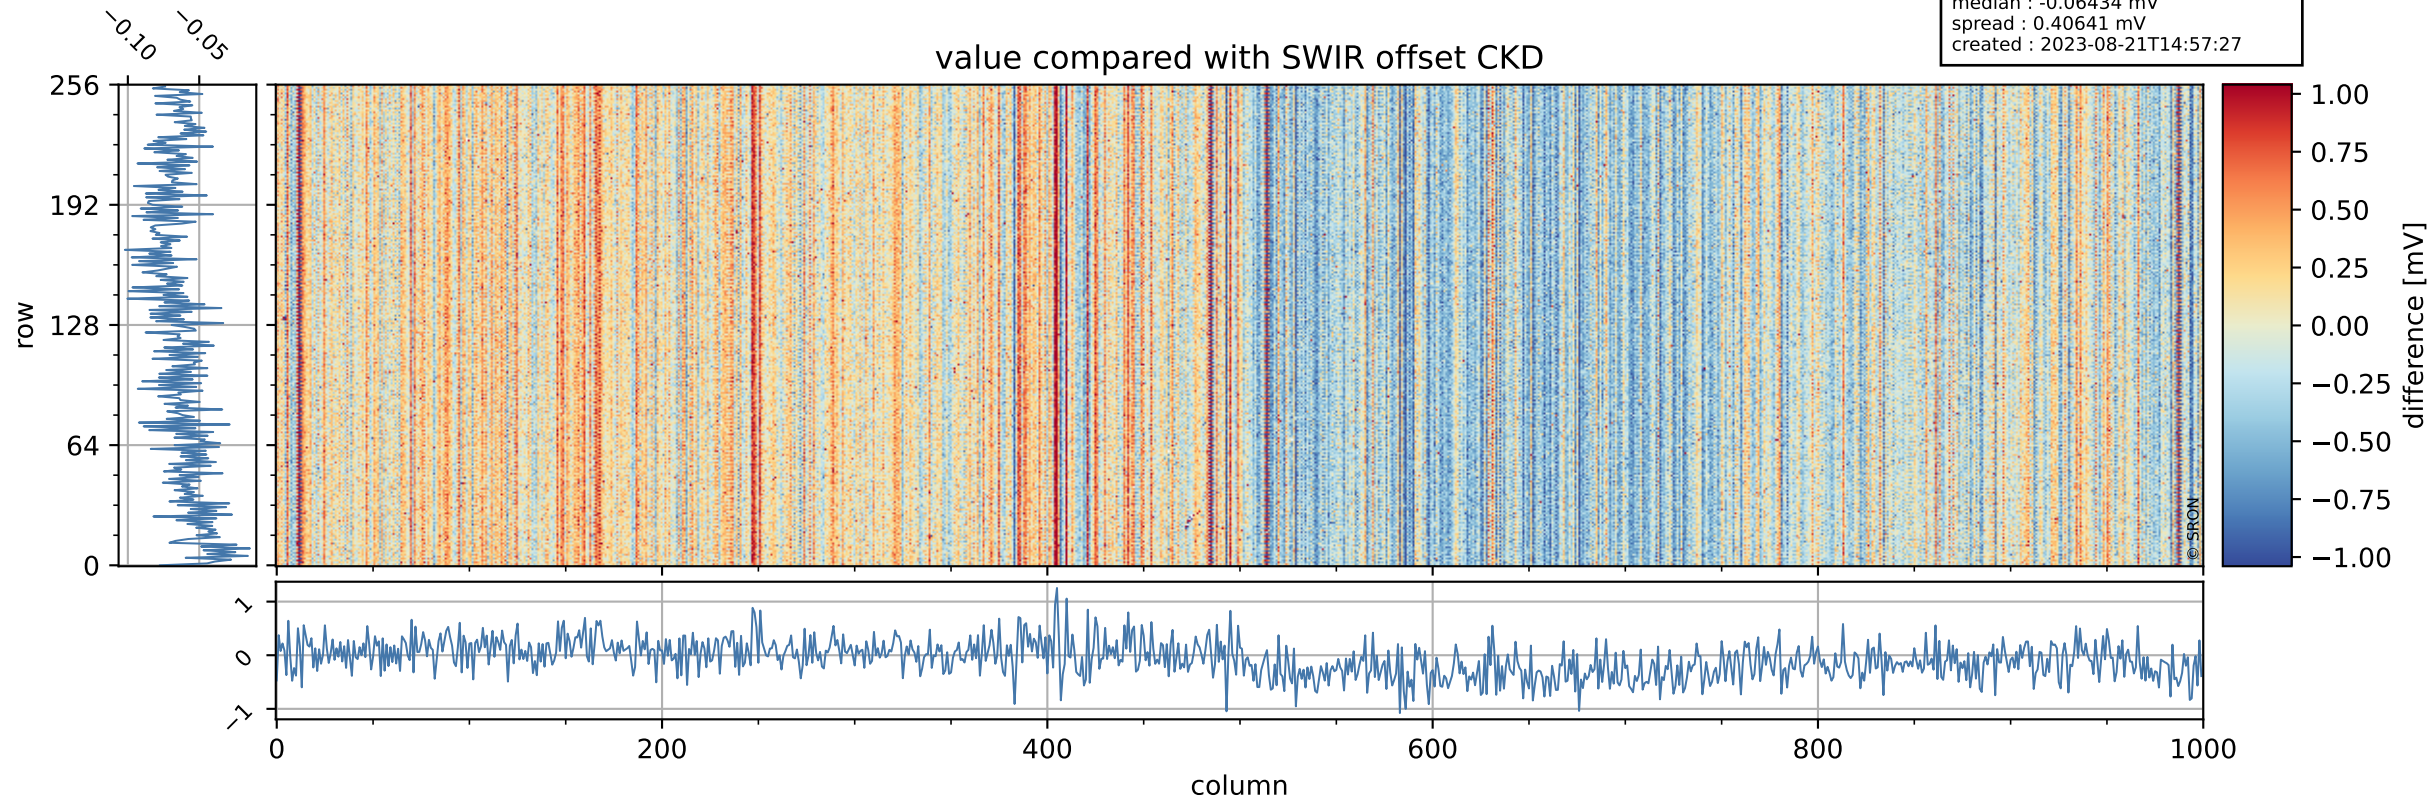

Tropomi SWIR offset (official)

orbits : 19 in [18337, 18382]
coverage : 2021-04-28 / 2021-05-01
median : 0.52595 V
spread : 0.035923 V
created : 2023-08-21T14:57:26

value detector map

Tropomi SWIR offset (official)

orbits : 19 in [18337, 18382]
coverage : 2021-04-28 / 2021-05-01
median : 30.031 μV
spread : 15.082 μV
created : 2023-08-21T14:57:26

Tropomi SWIR offset (official)

orbits : 19 in [18337, 18382]
coverage : 2021-04-28 / 2021-05-01
median : -0.06434 mV
spread : 0.40641 mV
created : 2023-08-21T14:57:27

value compared with SWIR offset CKD

Tropomi SWIR offset (official) ground-tracks of Sentinel-5P

orbits : 19 in [18337, 18382]
coverage : 2021-04-28 / 2021-05-01
created : 2023-08-21T14:57:27

Tropomi SWIR offset (official)

orbits : [2827, 18382]
coverage : 2018-04-30 / 2021-05-01
created : 2023-08-21T14:57:28

trend of detector median & temperatures