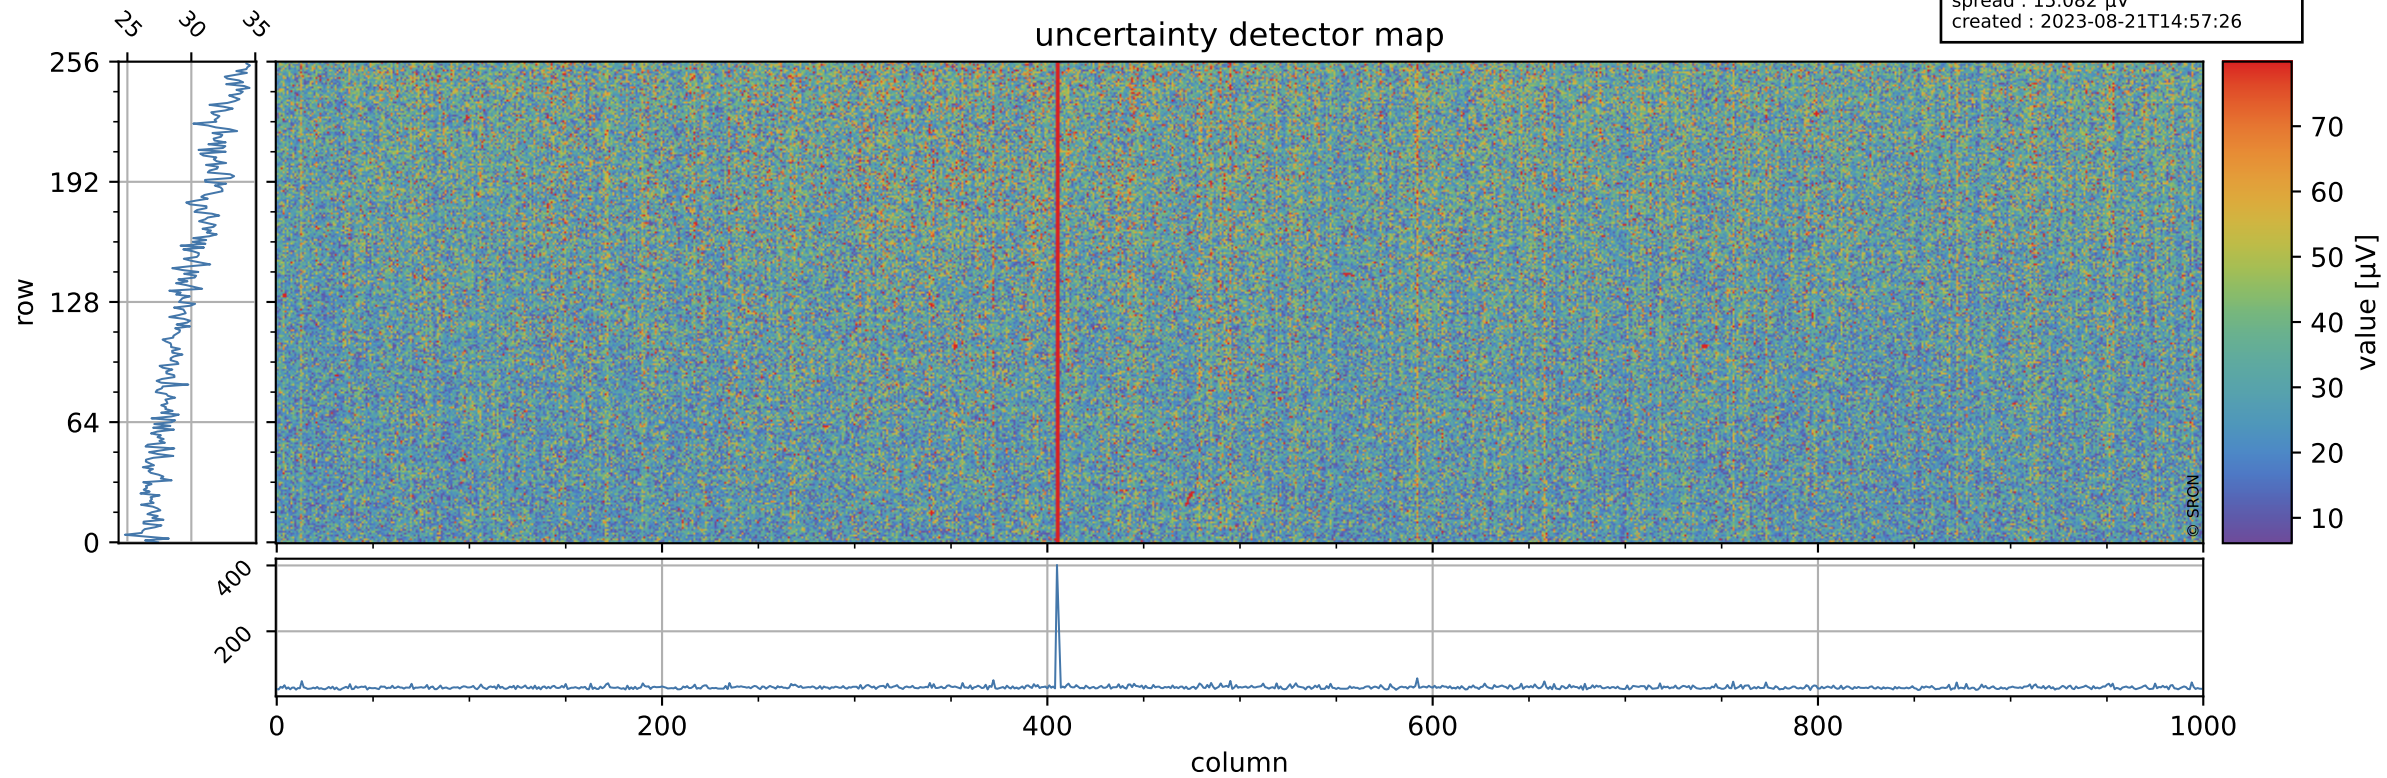

Tropomi SWIR offset (official)

orbits : 19 in [18337, 18382]
coverage : 2021-04-28 / 2021-05-01
median : 0.52595 V
spread : 0.035923 V
created : 2023-08-21T14:57:26

value detector map

Tropomi SWIR offset (official)

orbits : 19 in [18337, 18382]
coverage : 2021-04-28 / 2021-05-01
median : 30.031 μV
spread : 15.082 μV
created : 2023-08-21T14:57:26

Tropomi SWIR offset (official)

orbits : 19 in [18337, 18382]
coverage : 2021-04-28 / 2021-05-01
median : -0.06434 mV
spread : 0.40641 mV
created : 2023-08-21T14:57:27

value compared with SWIR offset CKD

Tropomi SWIR offset (official) ground-tracks of Sentinel-5P

orbits : 19 in [18337, 18382]
coverage : 2021-04-28 / 2021-05-01
created : 2023-08-21T14:57:27

Tropomi SWIR offset (official)

orbits : [2827, 18382]
coverage : 2018-04-30 / 2021-05-01
created : 2023-08-21T14:57:28

trend of detector median & temperatures