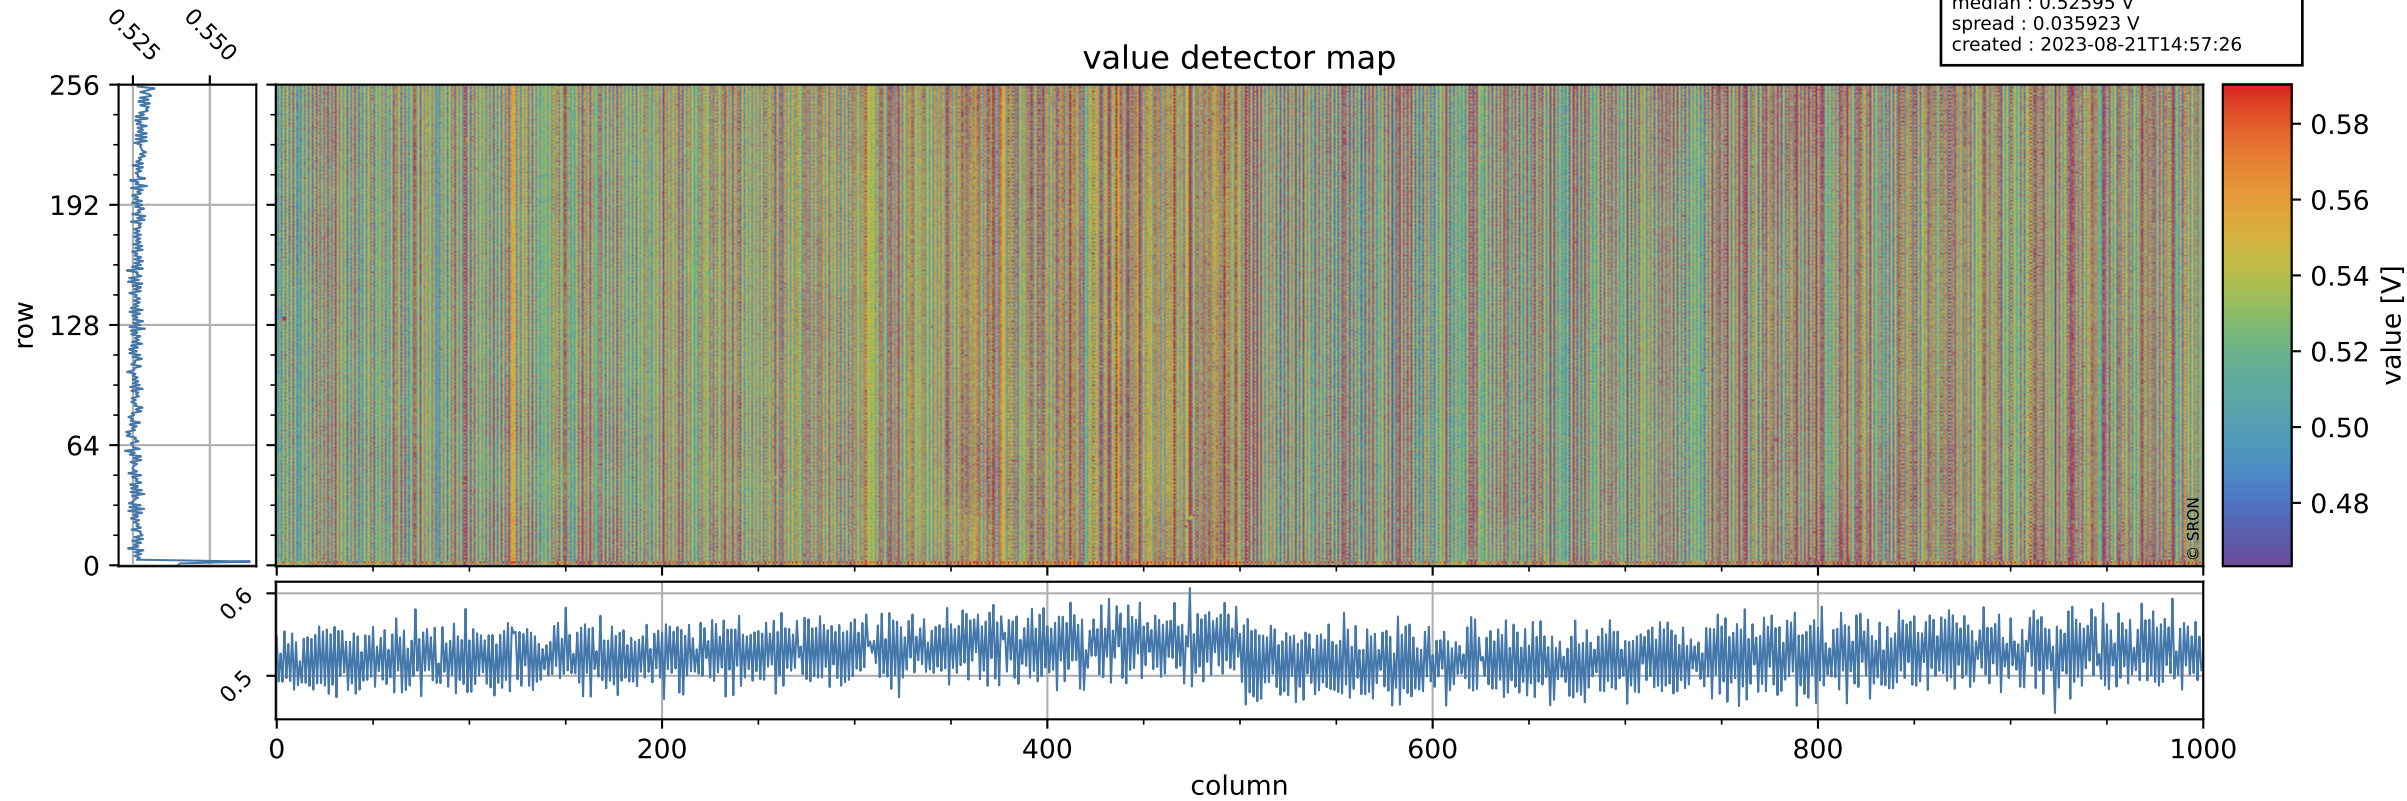

Tropomi SWIR offset (official)

orbits : 19 in [18337, 18382]
coverage : 2021-04-28 / 2021-05-01
median : 0.52595 V
spread : 0.035923 V
created : 2023-08-21T14:57:26

value detector map

Tropomi SWIR offset (official)

orbits : 19 in [18337, 18382]
coverage : 2021-04-28 / 2021-05-01
median : 30.031 μV
spread : 15.082 μV
created : 2023-08-21T14:57:26

Tropomi SWIR offset (official)

orbits : 19 in [18337, 18382]
coverage : 2021-04-28 / 2021-05-01
median : -0.06434 mV
spread : 0.40641 mV
created : 2023-08-21T14:57:27

value compared with SWIR offset CKD

Tropomi SWIR offset (official) ground-tracks of Sentinel-5P

orbits : 19 in [18337, 18382]
coverage : 2021-04-28 / 2021-05-01
created : 2023-08-21T14:57:27

Tropomi SWIR offset (official)

orbits : [2827, 18382]
coverage : 2018-04-30 / 2021-05-01
created : 2023-08-21T14:57:28

trend of detector median & temperatures