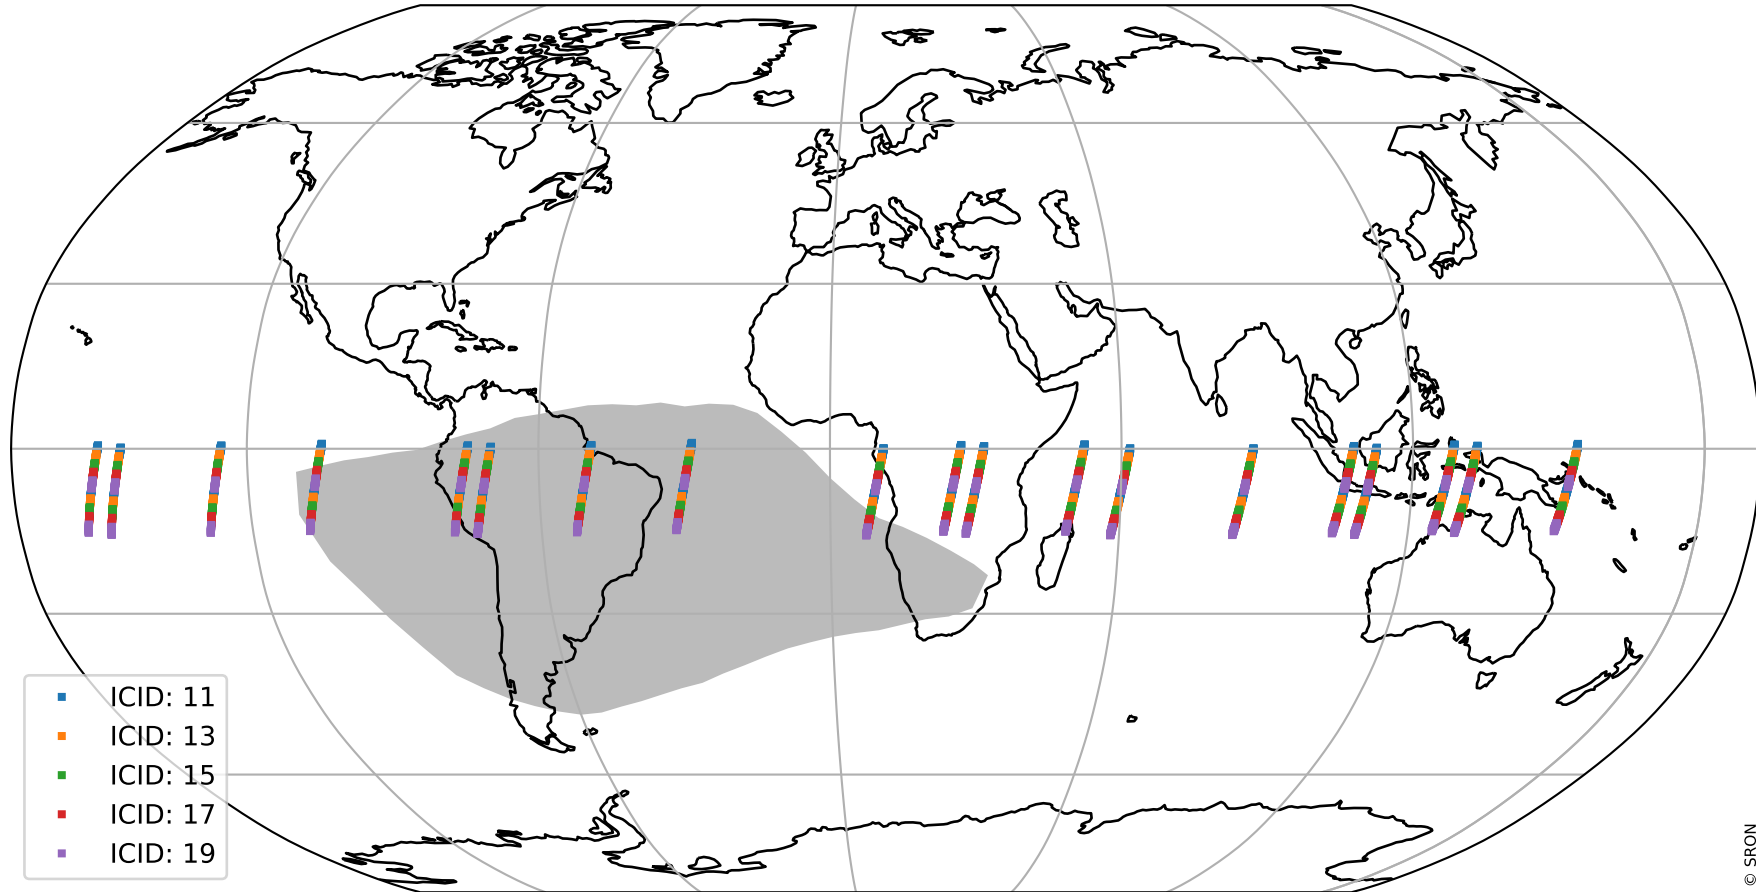

Tropomi SWIR offset (official)

orbits : 19 in [18337, 18382]
coverage : 2021-04-28 / 2021-05-01
median : 0.52595 V
spread : 0.035923 V
created : 2023-08-21T14:57:26

value detector map

Tropomi SWIR offset (official)

orbits : 19 in [18337, 18382]
coverage : 2021-04-28 / 2021-05-01
median : 30.031 μV
spread : 15.082 μV
created : 2023-08-21T14:57:26

Tropomi SWIR offset (official)

orbits : 19 in [18337, 18382]
coverage : 2021-04-28 / 2021-05-01
median : -0.06434 mV
spread : 0.40641 mV
created : 2023-08-21T14:57:27

value compared with SWIR offset CKD

Tropomi SWIR offset (official) ground-tracks of Sentinel-5P

orbits : 19 in [18337, 18382]
coverage : 2021-04-28 / 2021-05-01
created : 2023-08-21T14:57:27

Tropomi SWIR offset (official)

orbits : [2827, 18382]
coverage : 2018-04-30 / 2021-05-01
created : 2023-08-21T14:57:28

trend of detector median & temperatures