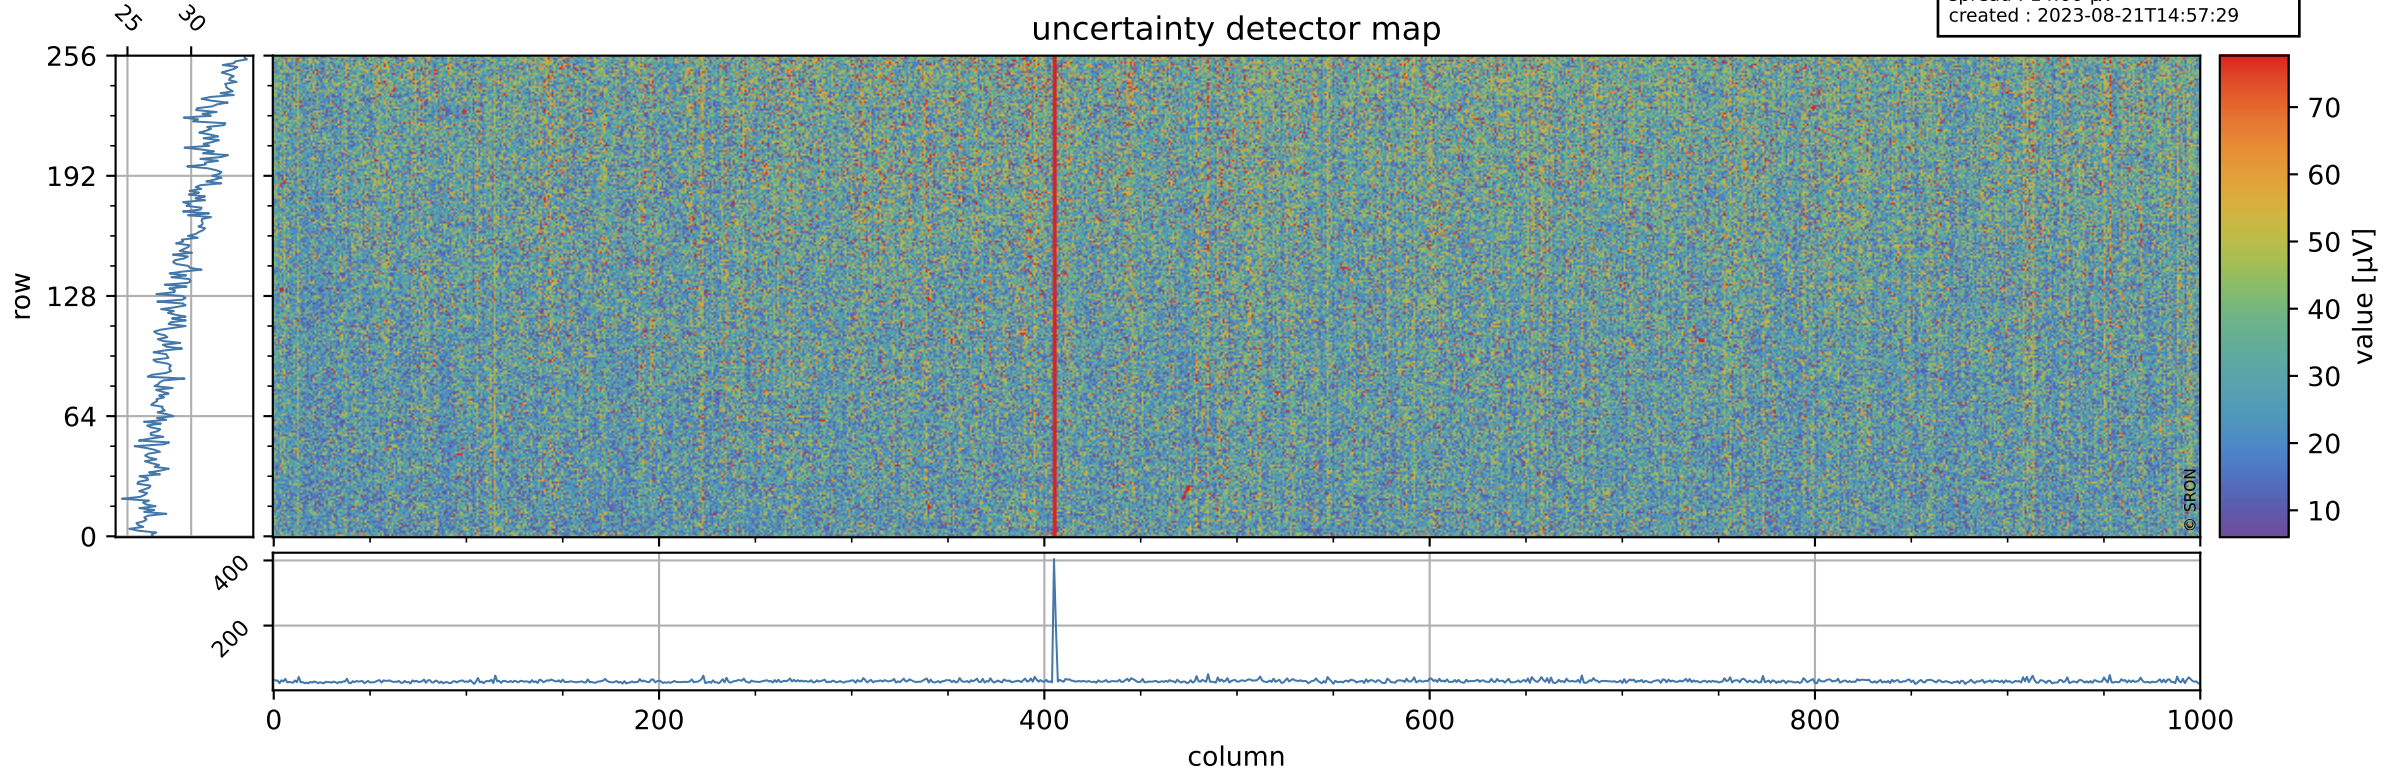

Tropomi SWIR offset (official)

orbits : 20 in [18352, 18397]
coverage : 2021-04-29 / 2021-05-02
median : 0.52595 V
spread : 0.035921 V
created : 2023-08-21T14:57:29

value detector map

Tropomi SWIR offset (official)

orbits : 20 in [18352, 18397]
coverage : 2021-04-29 / 2021-05-02
median : 29.533 μV
spread : 14.66 μV
created : 2023-08-21T14:57:29

Tropomi SWIR offset (official)

orbits : 20 in [18352, 18397]
coverage : 2021-04-29 / 2021-05-02
median : -0.063064 mV
spread : 0.40469 mV
created : 2023-08-21T14:57:30

value compared with SWIR offset CKD

Tropomi SWIR offset (official) ground-tracks of Sentinel-5P

orbits : 20 in [18352, 18397]
coverage : 2021-04-29 / 2021-05-02
created : 2023-08-21T14:57:30

Tropomi SWIR offset (official)

orbits : [2827, 18397]
coverage : 2018-04-30 / 2021-05-02
created : 2023-08-21T14:57:31

trend of detector median & temperatures