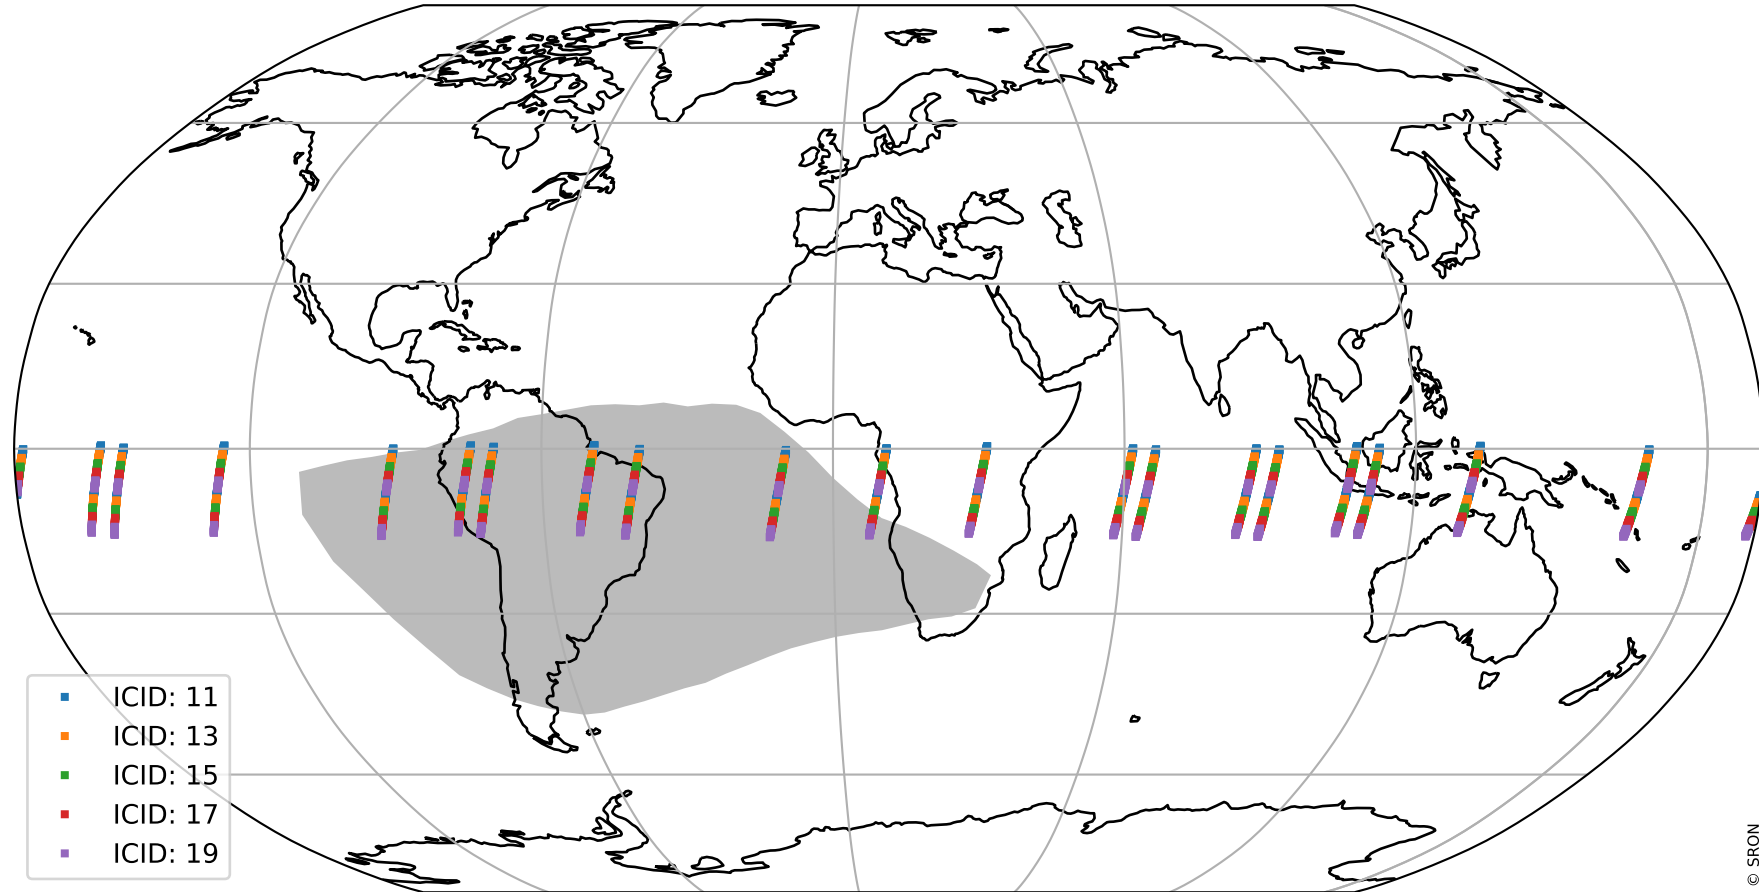

Tropomi SWIR offset (official)

orbits : 20 in [18352, 18397]
coverage : 2021-04-29 / 2021-05-02
median : 0.52595 V
spread : 0.035921 V
created : 2023-08-21T14:57:29

value detector map

Tropomi SWIR offset (official)

orbits : 20 in [18352, 18397]
coverage : 2021-04-29 / 2021-05-02
median : 29.533 μV
spread : 14.66 μV
created : 2023-08-21T14:57:29

Tropomi SWIR offset (official)

orbits : 20 in [18352, 18397]
coverage : 2021-04-29 / 2021-05-02
median : -0.063064 mV
spread : 0.40469 mV
created : 2023-08-21T14:57:30

value compared with SWIR offset CKD

Tropomi SWIR offset (official) ground-tracks of Sentinel-5P

orbits : 20 in [18352, 18397]
coverage : 2021-04-29 / 2021-05-02
created : 2023-08-21T14:57:30

Tropomi SWIR offset (official)

orbits : [2827, 18397]
coverage : 2018-04-30 / 2021-05-02
created : 2023-08-21T14:57:31

trend of detector median & temperatures