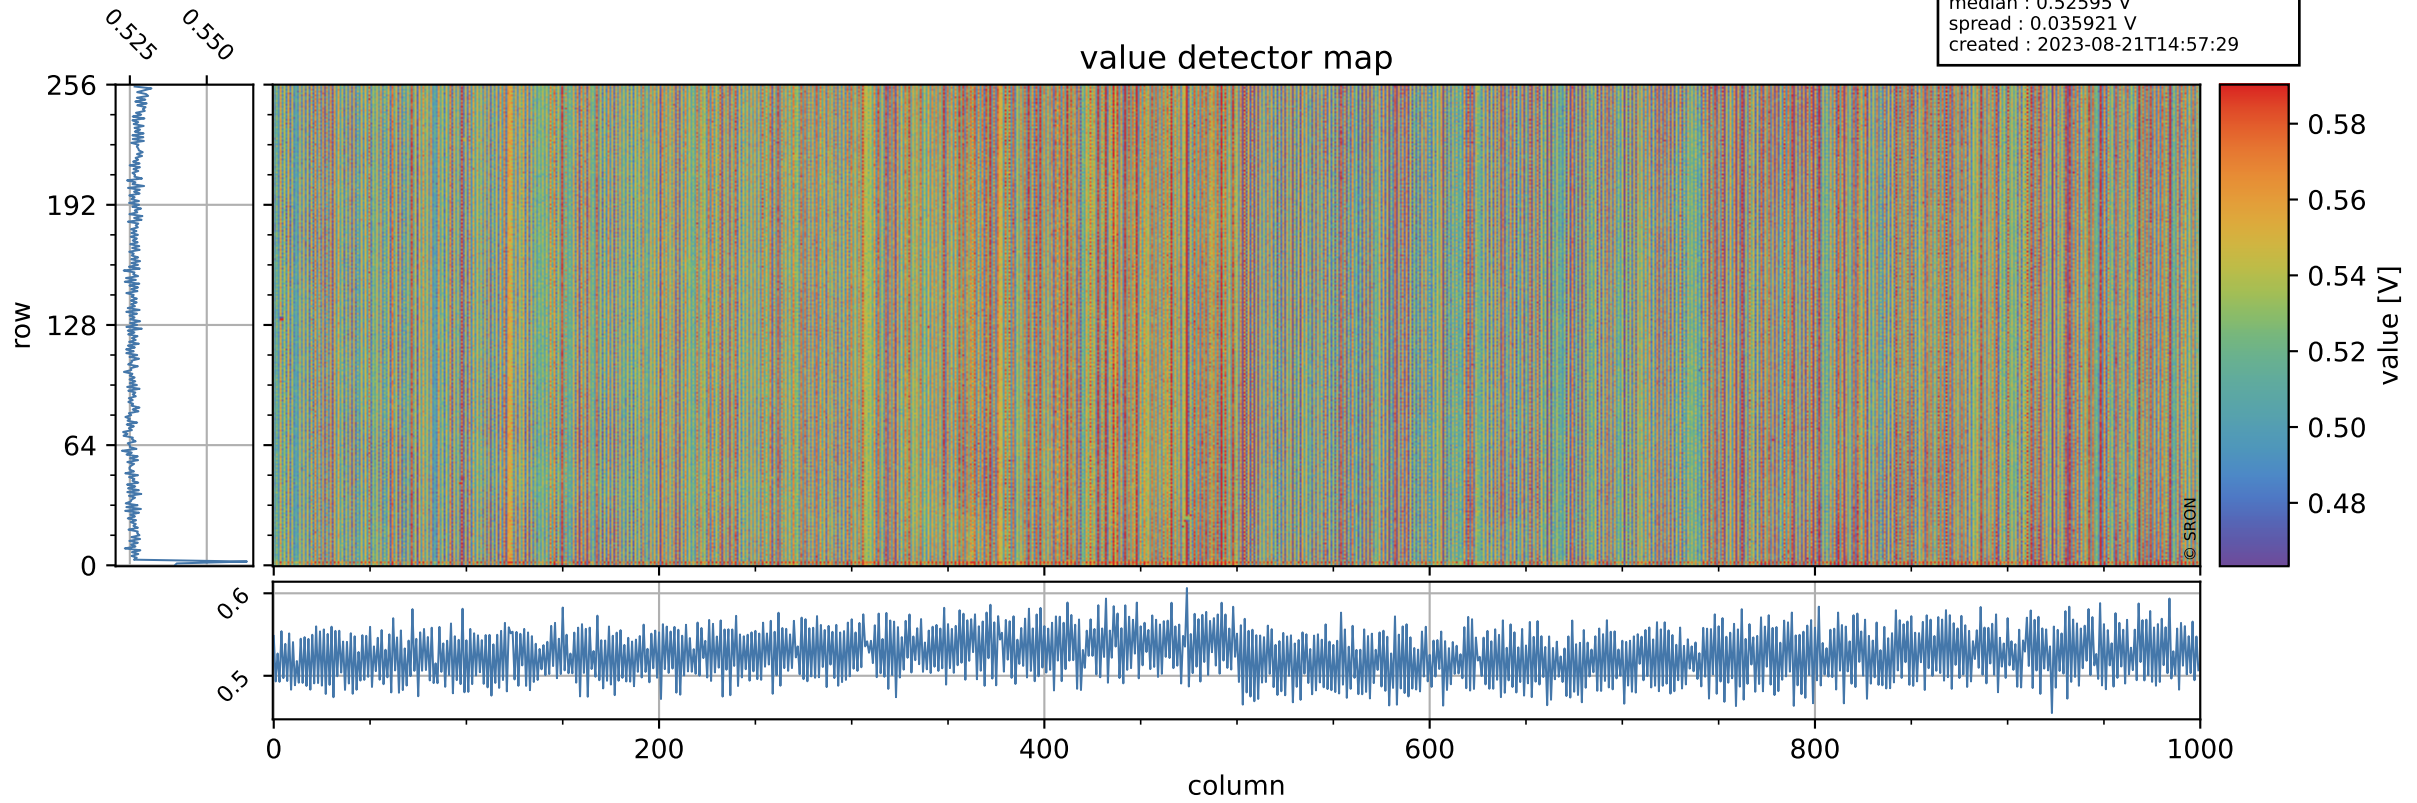

Tropomi SWIR offset (official)

orbits : 20 in [18352, 18397]
coverage : 2021-04-29 / 2021-05-02
median : 0.52595 V
spread : 0.035921 V
created : 2023-08-21T14:57:29

value detector map

Tropomi SWIR offset (official)

orbits : 20 in [18352, 18397]
coverage : 2021-04-29 / 2021-05-02
median : 29.533 μV
spread : 14.66 μV
created : 2023-08-21T14:57:29

Tropomi SWIR offset (official)

orbits : 20 in [18352, 18397]
coverage : 2021-04-29 / 2021-05-02
median : -0.063064 mV
spread : 0.40469 mV
created : 2023-08-21T14:57:30

value compared with SWIR offset CKD

Tropomi SWIR offset (official) ground-tracks of Sentinel-5P

orbits : 20 in [18352, 18397]
coverage : 2021-04-29 / 2021-05-02
created : 2023-08-21T14:57:30

Tropomi SWIR offset (official)

orbits : [2827, 18397]
coverage : 2018-04-30 / 2021-05-02
created : 2023-08-21T14:57:31

trend of detector median & temperatures