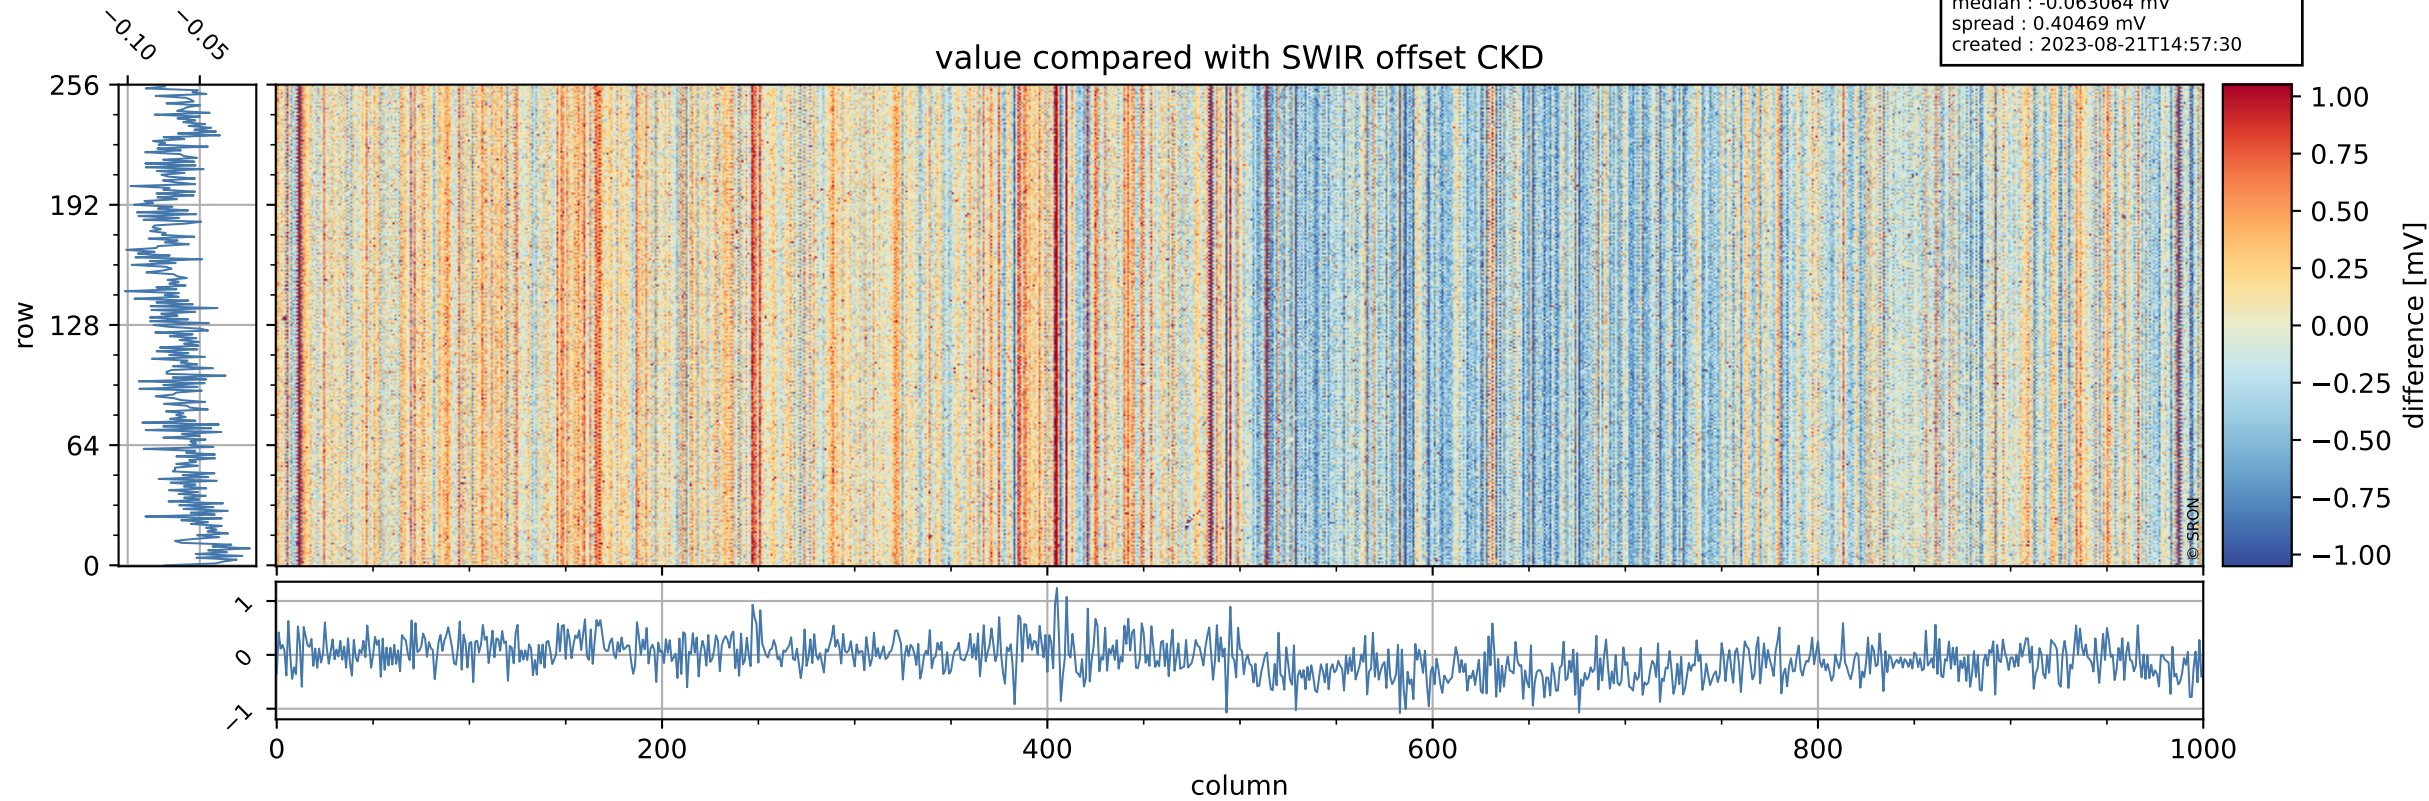

Tropomi SWIR offset (official)

orbits : 20 in [18352, 18397]
coverage : 2021-04-29 / 2021-05-02
median : 0.52595 V
spread : 0.035921 V
created : 2023-08-21T14:57:29

value detector map

Tropomi SWIR offset (official)

orbits : 20 in [18352, 18397]
coverage : 2021-04-29 / 2021-05-02
median : 29.533 μV
spread : 14.66 μV
created : 2023-08-21T14:57:29

Tropomi SWIR offset (official)

orbits : 20 in [18352, 18397]
coverage : 2021-04-29 / 2021-05-02
median : -0.063064 mV
spread : 0.40469 mV
created : 2023-08-21T14:57:30

value compared with SWIR offset CKD

Tropomi SWIR offset (official) ground-tracks of Sentinel-5P

orbits : 20 in [18352, 18397]
coverage : 2021-04-29 / 2021-05-02
created : 2023-08-21T14:57:30

Tropomi SWIR offset (official)

orbits : [2827, 18397]
coverage : 2018-04-30 / 2021-05-02
created : 2023-08-21T14:57:31

trend of detector median & temperatures