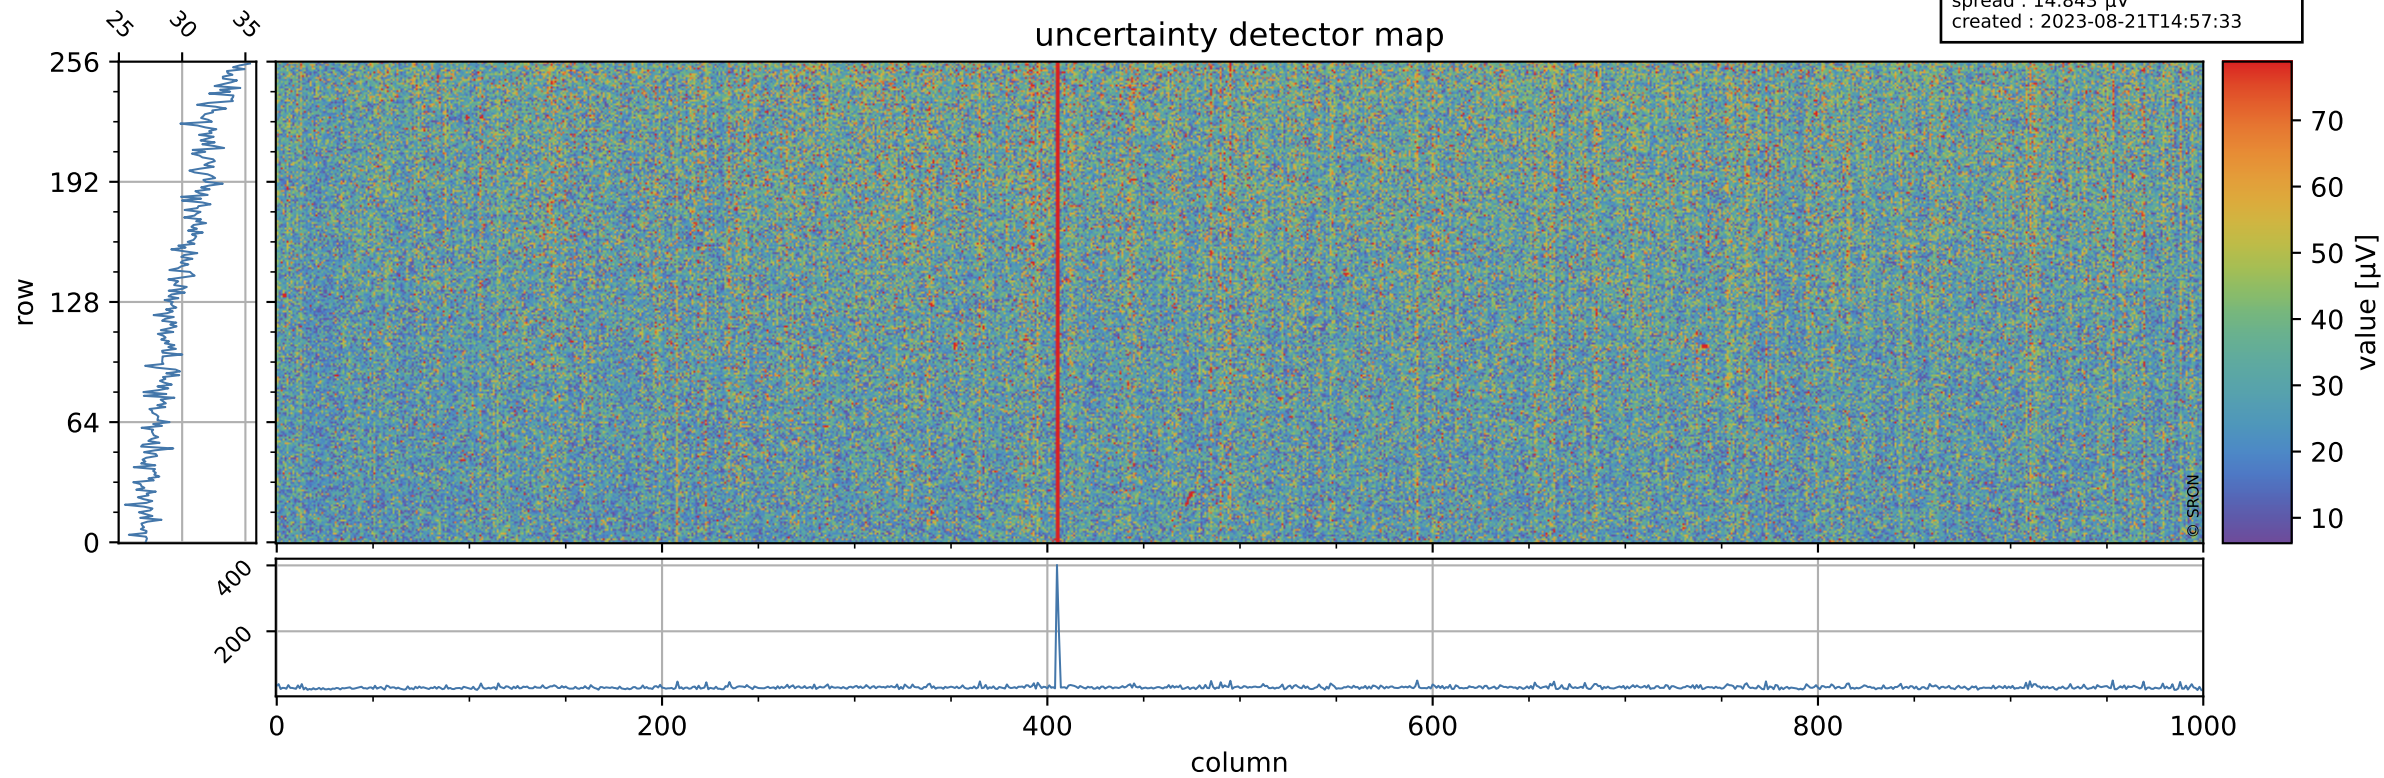

# Tropomi SWIR offset (official)

orbits : 19 in [18367, 18412]  
coverage : 2021-04-30 / 2021-05-03  
median : 0.52595 V  
spread : 0.035921 V  
created : 2023-08-21T14:57:32

## value detector map

# Tropomi SWIR offset (official)

orbits : 19 in [18367, 18412]  
coverage : 2021-04-30 / 2021-05-03  
median : 30.071  $\mu\text{V}$   
spread : 14.843  $\mu\text{V}$   
created : 2023-08-21T14:57:33

# Tropomi SWIR offset (official) ground-tracks of Sentinel-5P

orbits : 19 in [18367, 18412]  
coverage : 2021-04-30 / 2021-05-03  
created : 2023-08-21T14:57:34