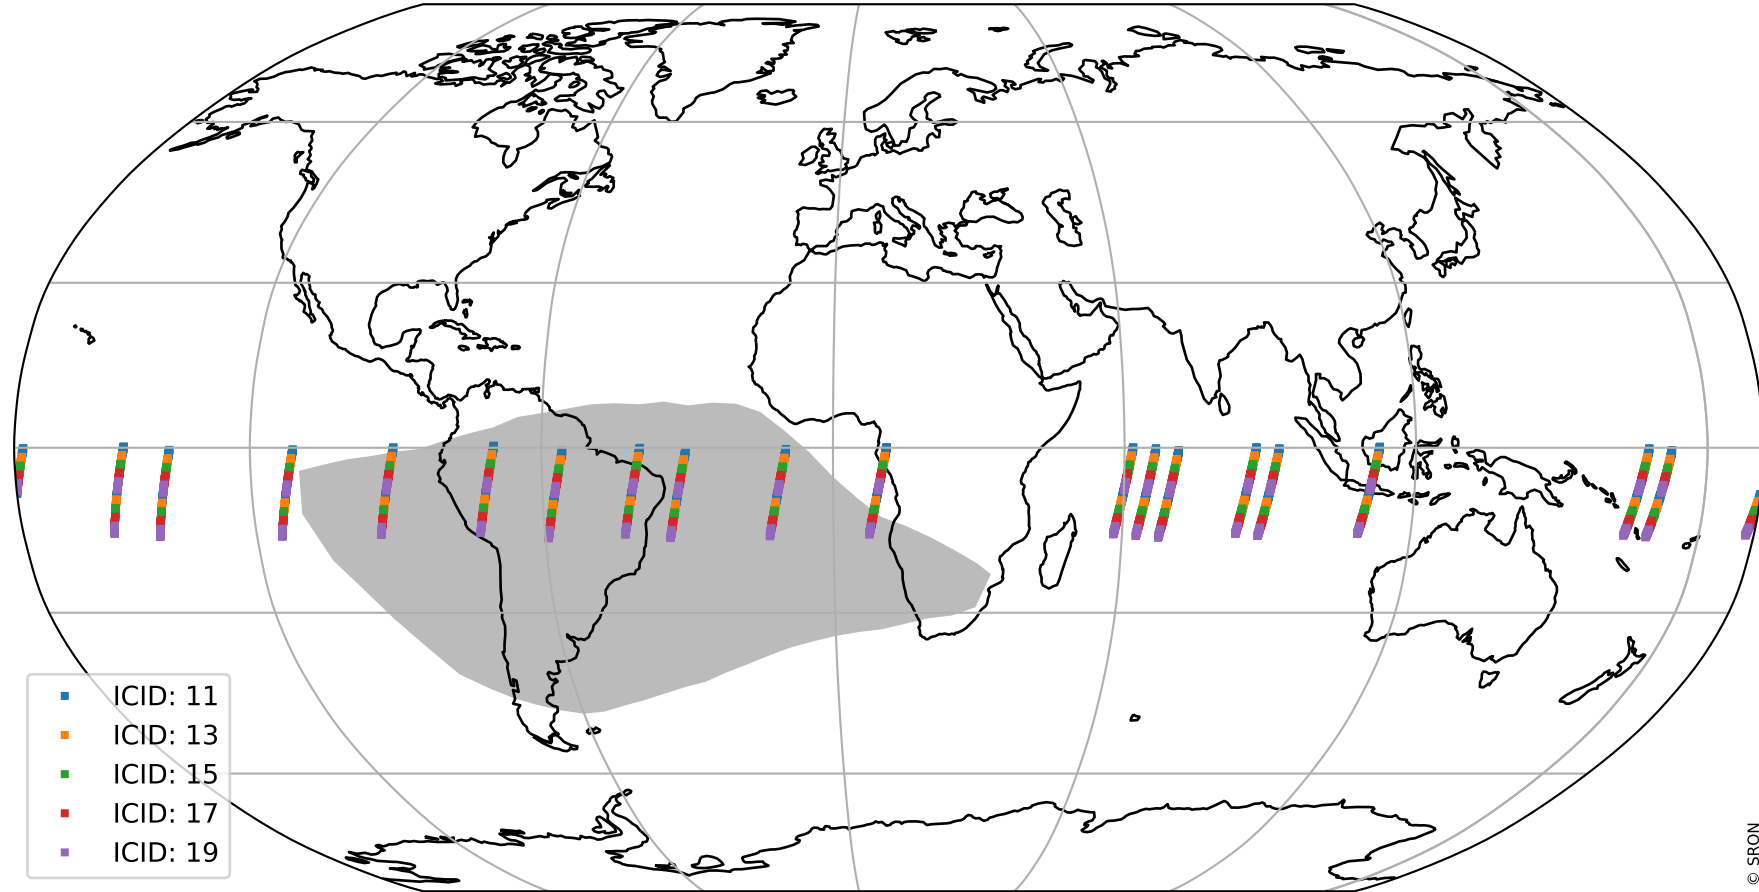

# Tropomi SWIR offset (official)

orbits : 19 in [18367, 18412]  
coverage : 2021-04-30 / 2021-05-03  
median : 30.071  $\mu\text{V}$   
spread : 14.843  $\mu\text{V}$   
created : 2023-08-21T14:57:33

# Tropomi SWIR offset (official)

orbits : 19 in [18367, 18412]  
coverage : 2021-04-30 / 2021-05-03  
median : -0.059406 mV  
spread : 0.39979 mV  
created : 2023-08-21T14:57:33

value compared with SWIR offset CKD

# Tropomi SWIR offset (official) ground-tracks of Sentinel-5P

orbits : 19 in [18367, 18412]  
coverage : 2021-04-30 / 2021-05-03  
created : 2023-08-21T14:57:34

# Tropomi SWIR offset (official)

orbits : [2827, 18412]  
coverage : 2018-04-30 / 2021-05-03  
created : 2023-08-21T14:57:34