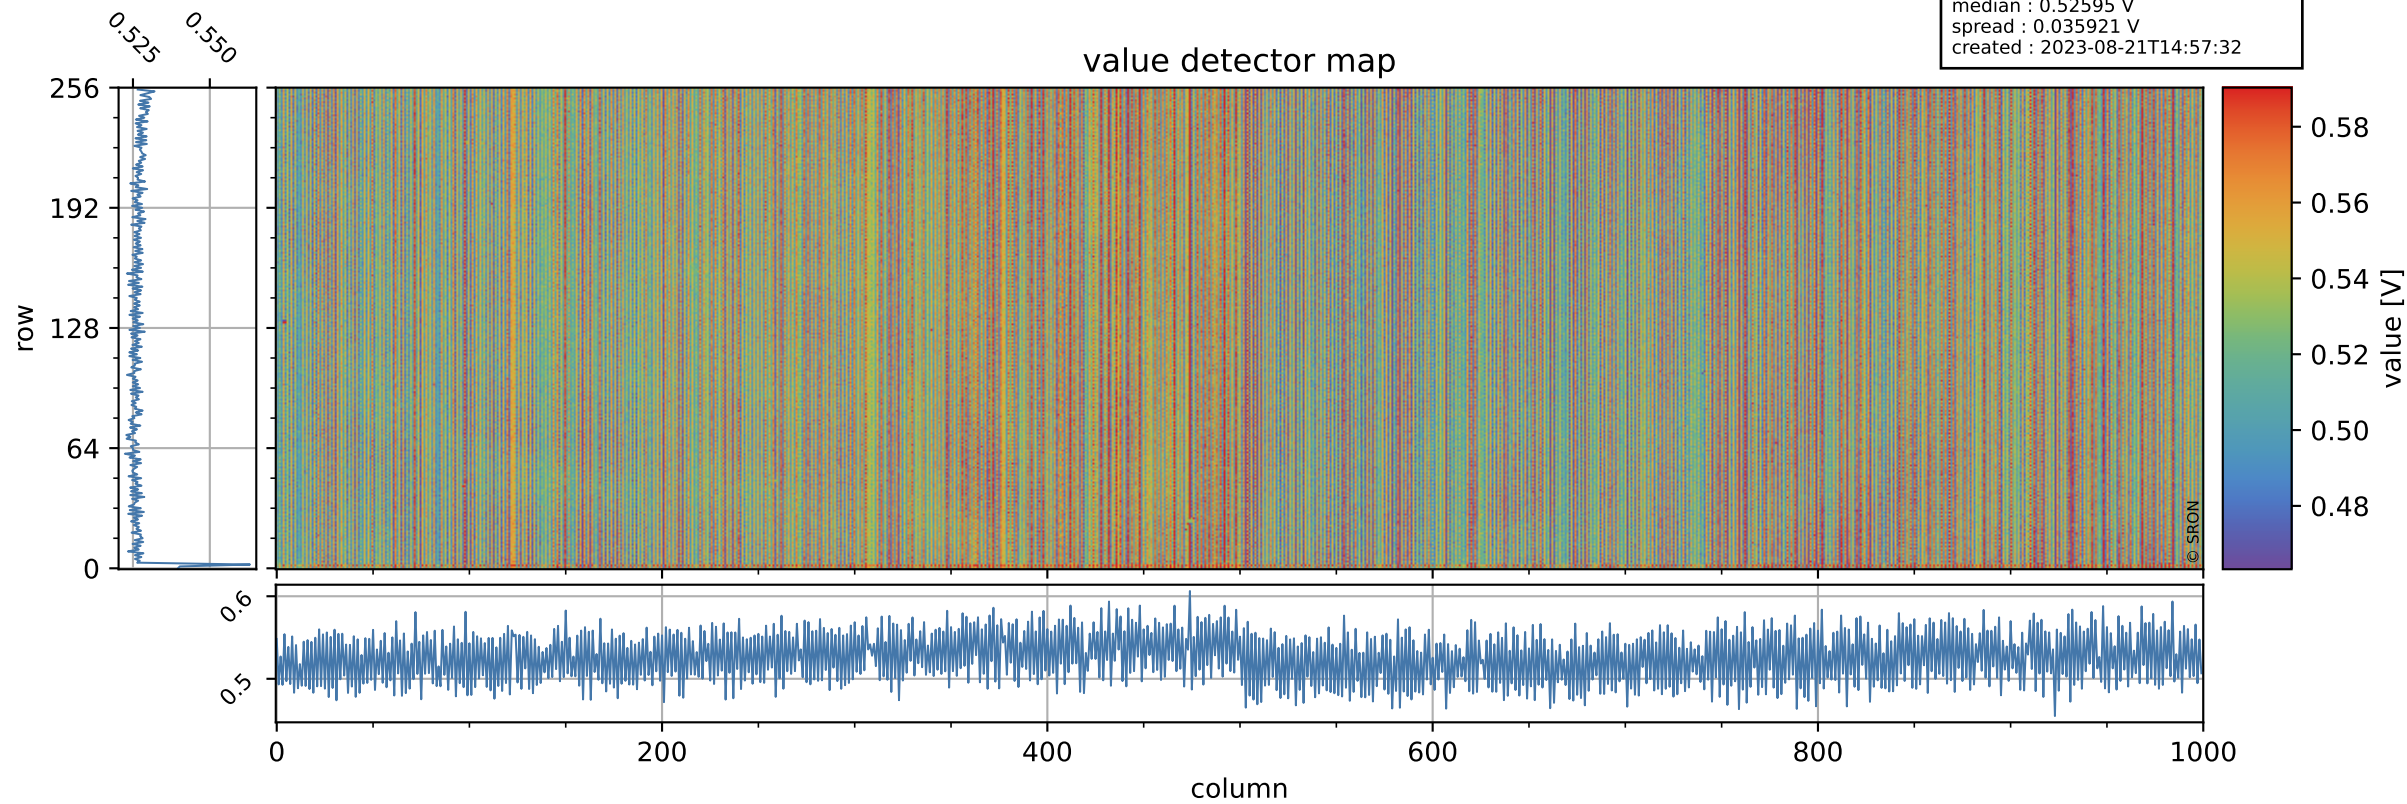

# Tropomi SWIR offset (official)

orbits : 19 in [18367, 18412]  
coverage : 2021-04-30 / 2021-05-03  
median : 0.52595 V  
spread : 0.035921 V  
created : 2023-08-21T14:57:32

## value detector map

# Tropomi SWIR offset (official)

orbits : 19 in [18367, 18412]  
coverage : 2021-04-30 / 2021-05-03  
median : 30.071  $\mu\text{V}$   
spread : 14.843  $\mu\text{V}$   
created : 2023-08-21T14:57:33

# Tropomi SWIR offset (official) ground-tracks of Sentinel-5P

orbits : 19 in [18367, 18412]  
coverage : 2021-04-30 / 2021-05-03  
created : 2023-08-21T14:57:34