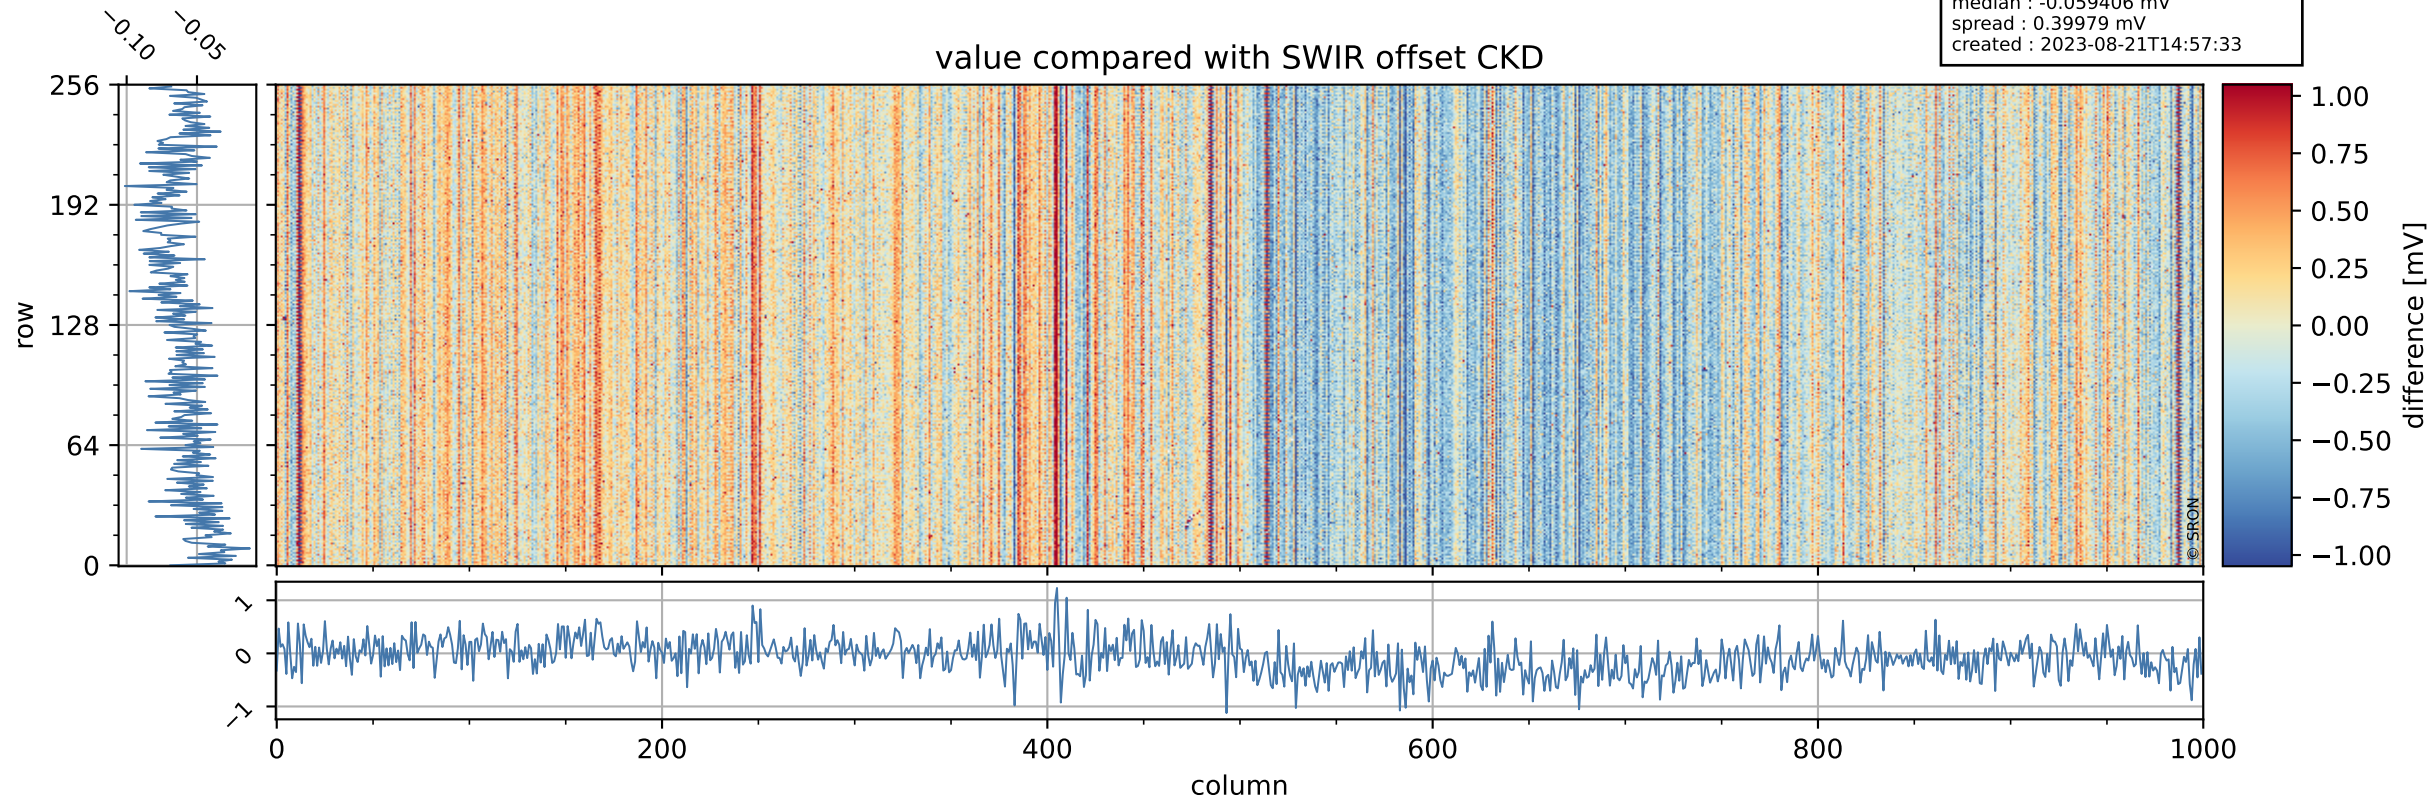

## value detector map

# Tropomi SWIR offset (official)

orbits : 19 in [18367, 18412]  
coverage : 2021-04-30 / 2021-05-03  
median : 30.071  $\mu\text{V}$   
spread : 14.843  $\mu\text{V}$   
created : 2023-08-21T14:57:33

# Tropomi SWIR offset (official)

orbits : 19 in [18367, 18412]  
coverage : 2021-04-30 / 2021-05-03  
median : -0.059406 mV  
spread : 0.39979 mV  
created : 2023-08-21T14:57:33

value compared with SWIR offset CKD

# Tropomi SWIR offset (official) ground-tracks of Sentinel-5P

orbits : 19 in [18367, 18412]  
coverage : 2021-04-30 / 2021-05-03  
created : 2023-08-21T14:57:34