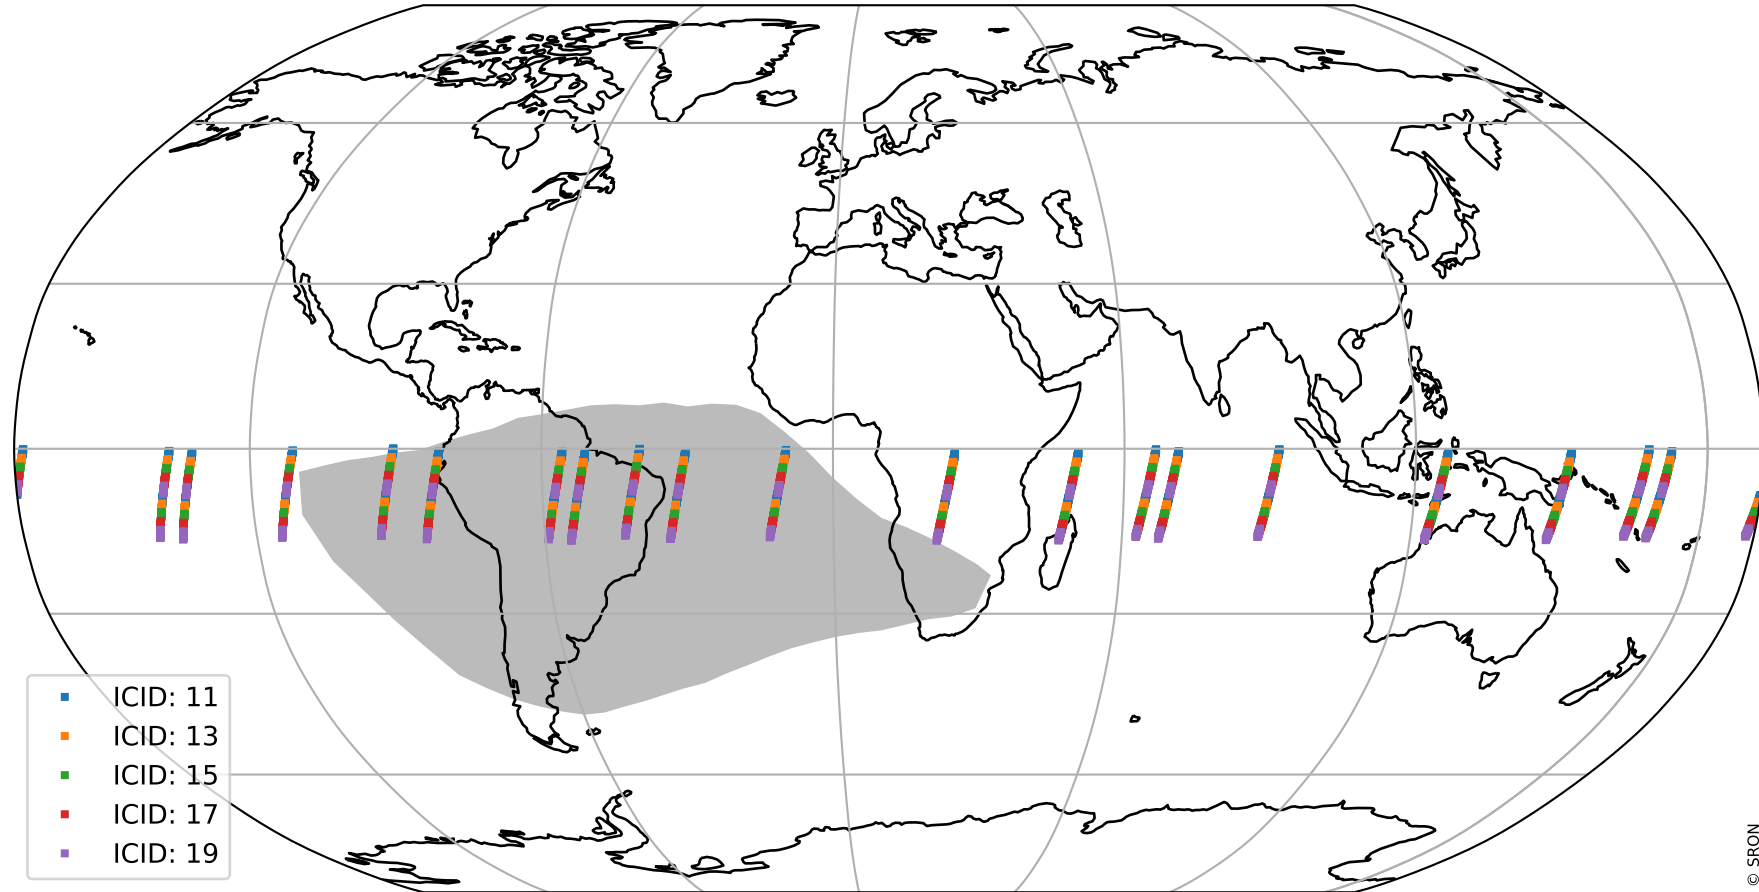

Tropomi SWIR offset (official)

orbits : 20 in [18382, 18427]
coverage : 2021-05-01 / 2021-05-04
median : 0.52596 V
spread : 0.03592 V
created : 2023-08-21T14:57:35

value detector map

Tropomi SWIR offset (official)

orbits : 20 in [18382, 18427]
coverage : 2021-05-01 / 2021-05-04
median : 30.107 μV
spread : 14.845 μV
created : 2023-08-21T14:57:36

Tropomi SWIR offset (official)

orbits : 20 in [18382, 18427]
coverage : 2021-05-01 / 2021-05-04
median : -0.053913 mV
spread : 0.39434 mV
created : 2023-08-21T14:57:36

value compared with SWIR offset CKD

Tropomi SWIR offset (official) ground-tracks of Sentinel-5P

orbits : 20 in [18382, 18427]
coverage : 2021-05-01 / 2021-05-04
created : 2023-08-21T14:57:37

Tropomi SWIR offset (official)

orbits : [2827, 18427]
coverage : 2018-04-30 / 2021-05-04
created : 2023-08-21T14:57:37

trend of detector median & temperatures