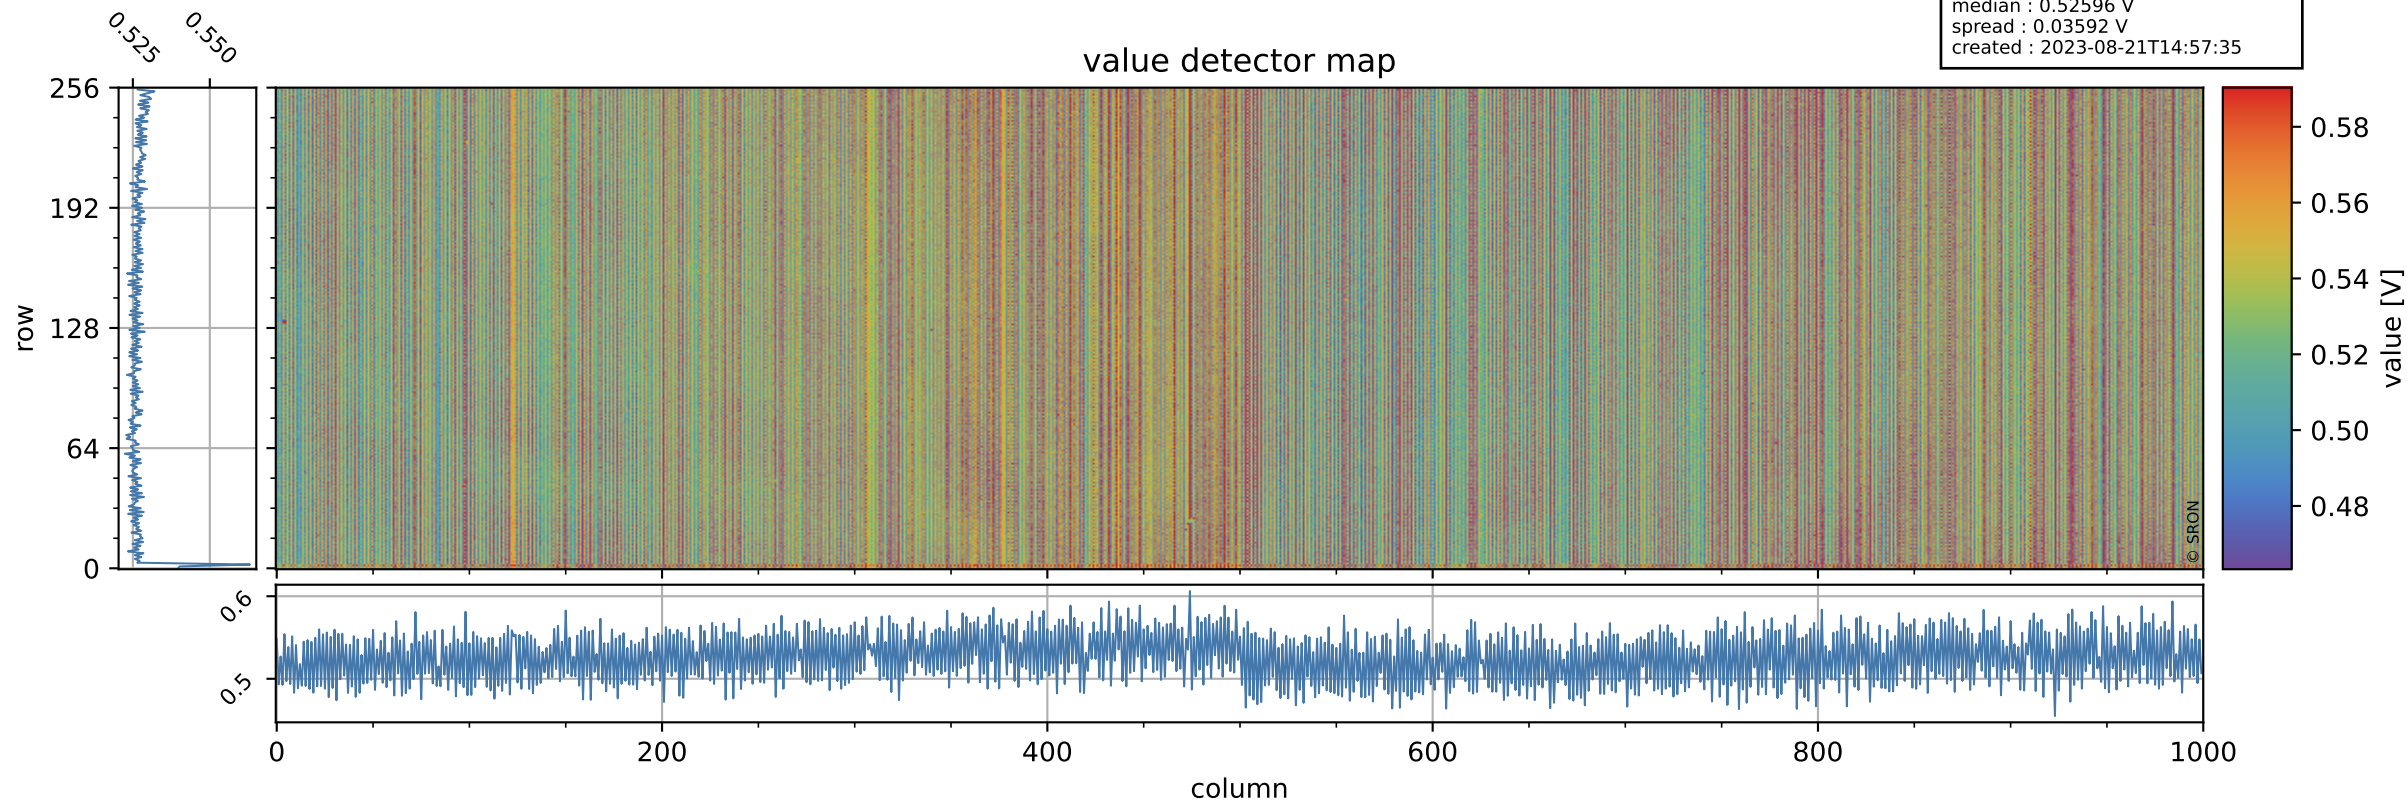

Tropomi SWIR offset (official)

orbits : 20 in [18382, 18427]
coverage : 2021-05-01 / 2021-05-04
median : 0.52596 V
spread : 0.03592 V
created : 2023-08-21T14:57:35

value detector map

Tropomi SWIR offset (official)

orbits : 20 in [18382, 18427]
coverage : 2021-05-01 / 2021-05-04
median : 30.107 μV
spread : 14.845 μV
created : 2023-08-21T14:57:36

Tropomi SWIR offset (official)

orbits : 20 in [18382, 18427]
coverage : 2021-05-01 / 2021-05-04
median : -0.053913 mV
spread : 0.39434 mV
created : 2023-08-21T14:57:36

value compared with SWIR offset CKD

Tropomi SWIR offset (official) ground-tracks of Sentinel-5P

orbits : 20 in [18382, 18427]
coverage : 2021-05-01 / 2021-05-04
created : 2023-08-21T14:57:37

Tropomi SWIR offset (official)

orbits : [2827, 18427]
coverage : 2018-04-30 / 2021-05-04
created : 2023-08-21T14:57:37

trend of detector median & temperatures