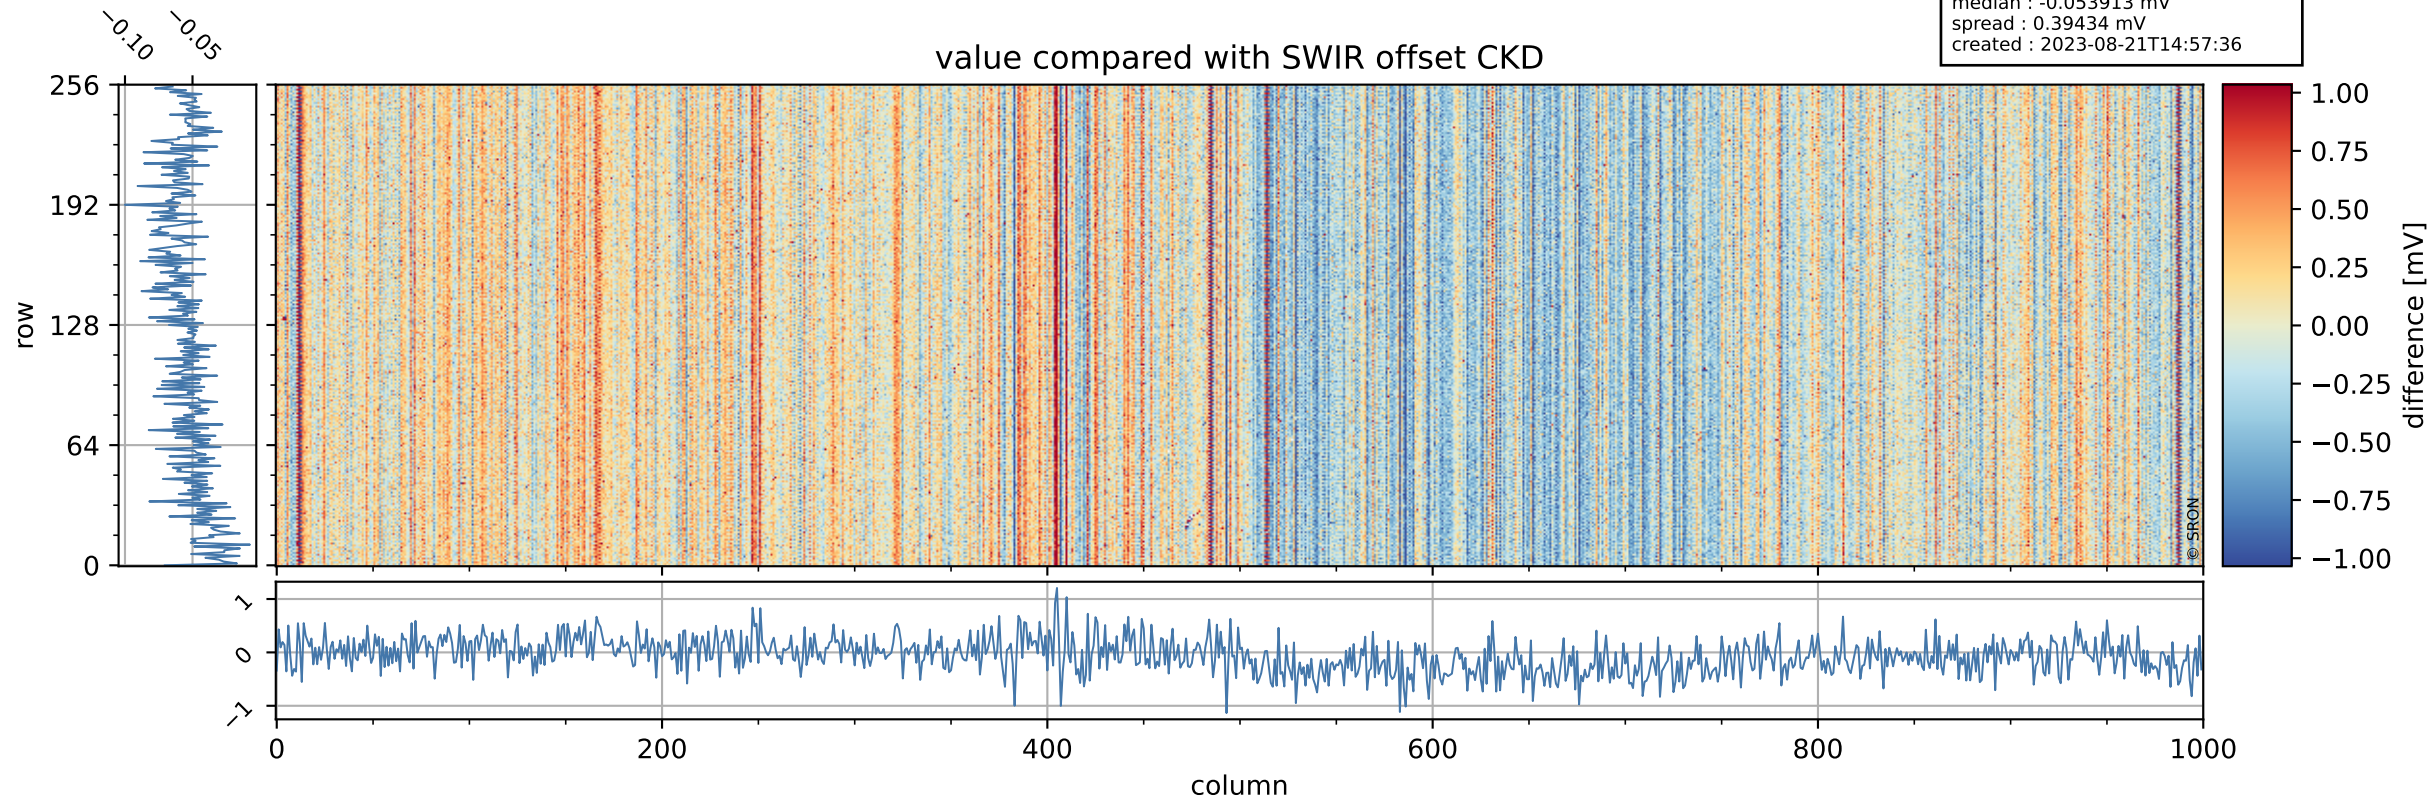

Tropomi SWIR offset (official)

orbits : 20 in [18382, 18427]
coverage : 2021-05-01 / 2021-05-04
median : 0.52596 V
spread : 0.03592 V
created : 2023-08-21T14:57:35

value detector map

Tropomi SWIR offset (official)

orbits : 20 in [18382, 18427]
coverage : 2021-05-01 / 2021-05-04
median : 30.107 μV
spread : 14.845 μV
created : 2023-08-21T14:57:36

Tropomi SWIR offset (official)

orbits : 20 in [18382, 18427]
coverage : 2021-05-01 / 2021-05-04
median : -0.053913 mV
spread : 0.39434 mV
created : 2023-08-21T14:57:36

value compared with SWIR offset CKD

Tropomi SWIR offset (official) ground-tracks of Sentinel-5P

orbits : 20 in [18382, 18427]
coverage : 2021-05-01 / 2021-05-04
created : 2023-08-21T14:57:37

Tropomi SWIR offset (official)

orbits : [2827, 18427]
coverage : 2018-04-30 / 2021-05-04
created : 2023-08-21T14:57:37

trend of detector median & temperatures