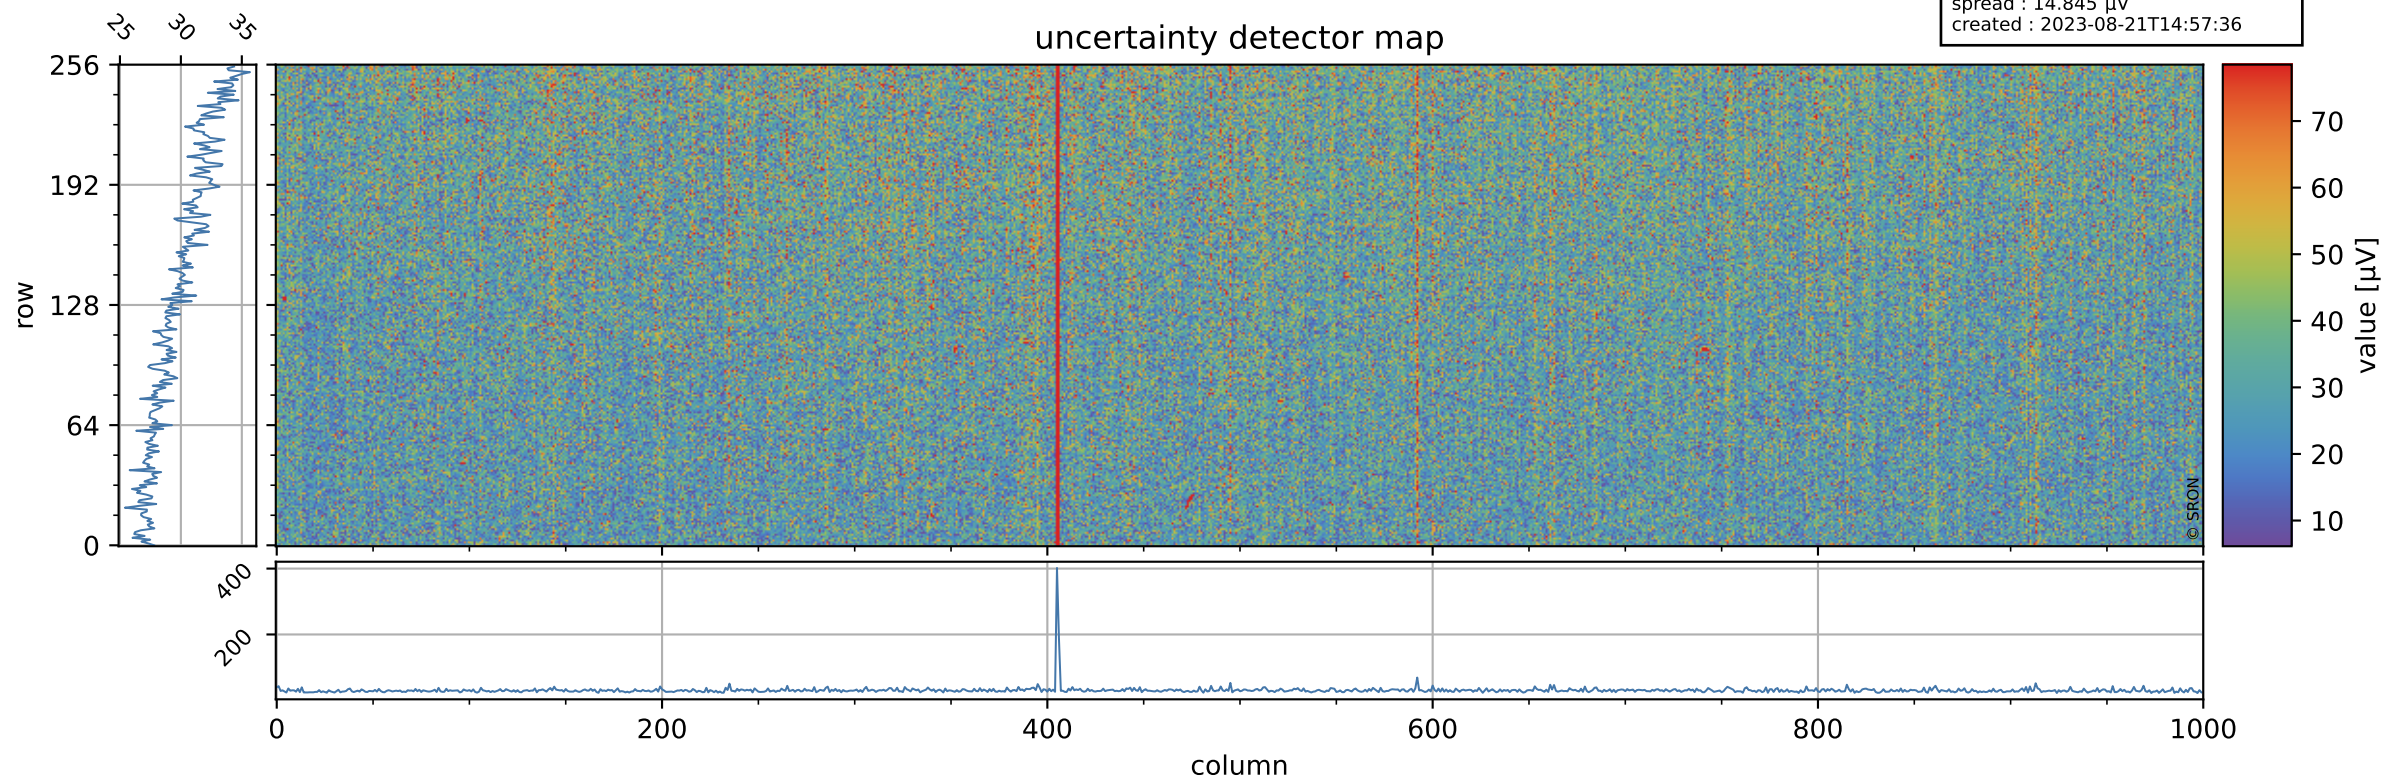

Tropomi SWIR offset (official)

orbits : 20 in [18382, 18427]
coverage : 2021-05-01 / 2021-05-04
median : 0.52596 V
spread : 0.03592 V
created : 2023-08-21T14:57:35

value detector map

Tropomi SWIR offset (official)

orbits : 20 in [18382, 18427]
coverage : 2021-05-01 / 2021-05-04
median : 30.107 μV
spread : 14.845 μV
created : 2023-08-21T14:57:36

Tropomi SWIR offset (official)

orbits : 20 in [18382, 18427]
coverage : 2021-05-01 / 2021-05-04
median : -0.053913 mV
spread : 0.39434 mV
created : 2023-08-21T14:57:36

value compared with SWIR offset CKD

Tropomi SWIR offset (official) ground-tracks of Sentinel-5P

orbits : 20 in [18382, 18427]
coverage : 2021-05-01 / 2021-05-04
created : 2023-08-21T14:57:37

Tropomi SWIR offset (official)

orbits : [2827, 18427]
coverage : 2018-04-30 / 2021-05-04
created : 2023-08-21T14:57:37

trend of detector median & temperatures