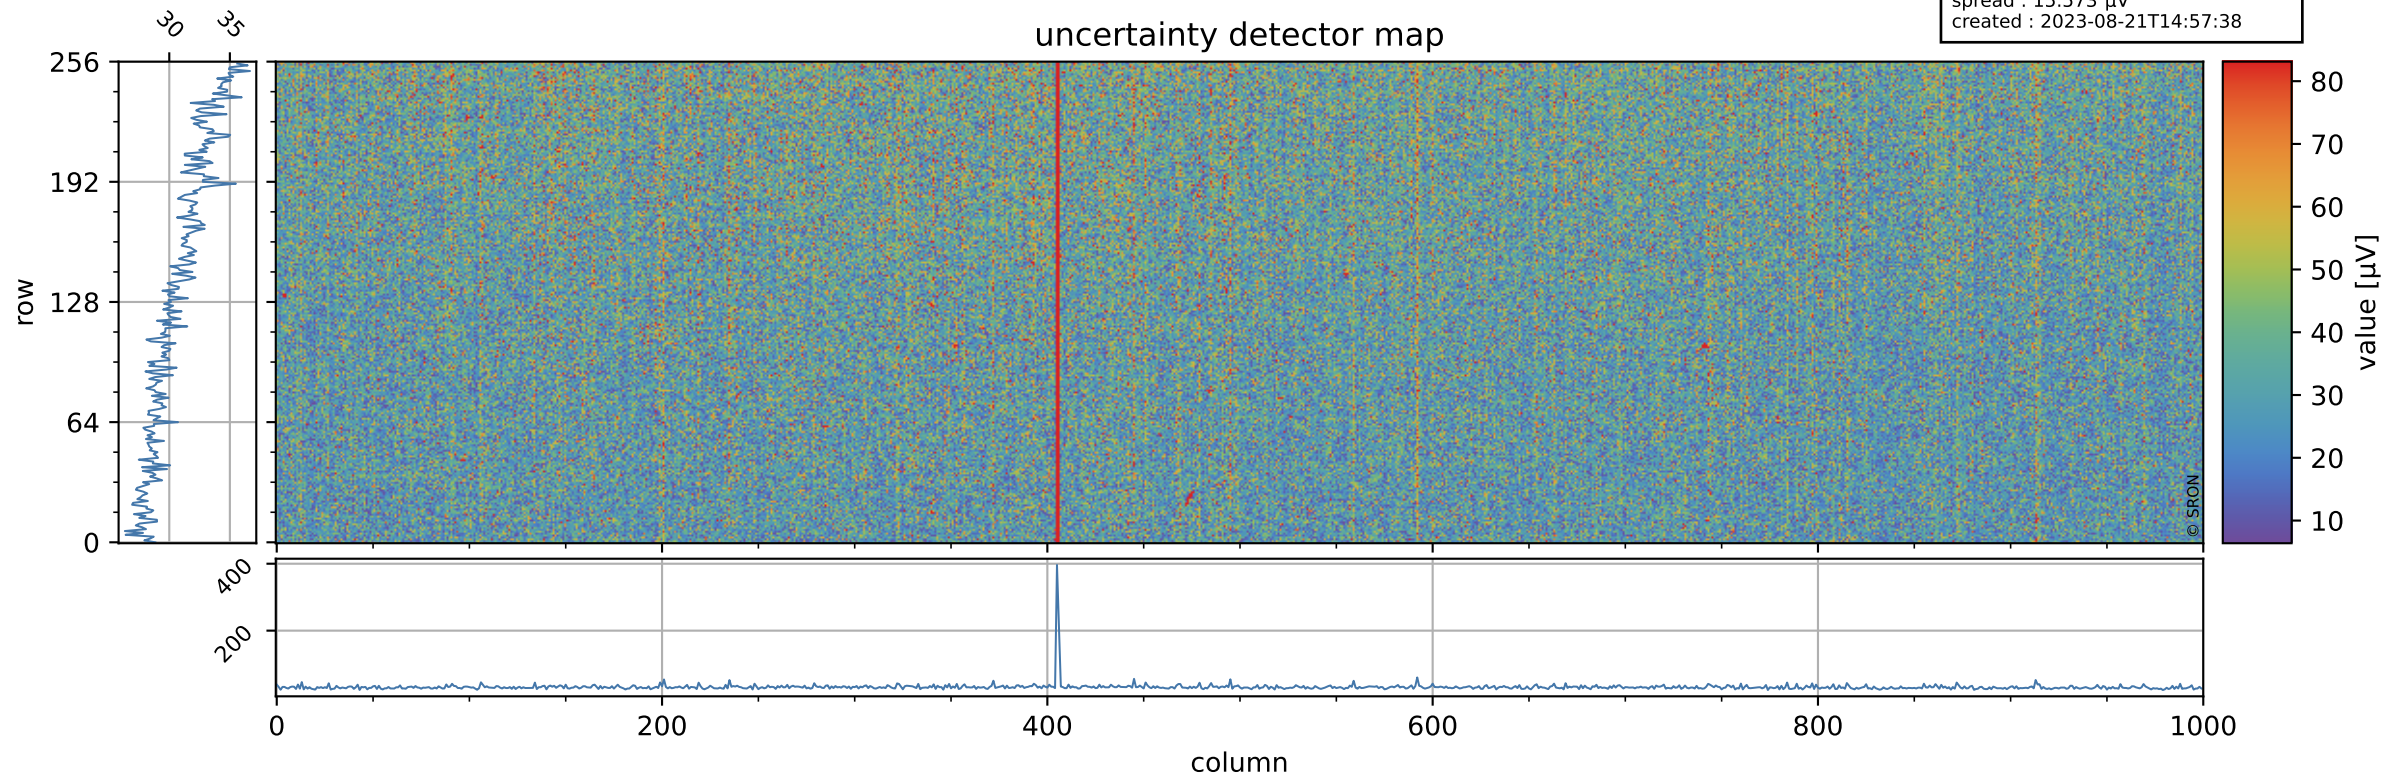

Tropomi SWIR offset (official)

orbits : 19 in [18397, 18442]
coverage : 2021-05-02 / 2021-05-05
median : 0.52596 V
spread : 0.035919 V
created : 2023-08-21T14:57:38

value detector map

Tropomi SWIR offset (official)

orbits : 19 in [18397, 18442]
coverage : 2021-05-02 / 2021-05-05
median : 31.029 μV
spread : 15.573 μV
created : 2023-08-21T14:57:38

Tropomi SWIR offset (official)

orbits : 19 in [18397, 18442]
coverage : 2021-05-02 / 2021-05-05
median : -0.047218 mV
spread : 0.39201 mV
created : 2023-08-21T14:57:39

value compared with SWIR offset CKD

Tropomi SWIR offset (official) ground-tracks of Sentinel-5P

orbits : 19 in [18397, 18442]
coverage : 2021-05-02 / 2021-05-05
created : 2023-08-21T14:57:39

Tropomi SWIR offset (official)

orbits : [2827, 18442]
coverage : 2018-04-30 / 2021-05-05
created : 2023-08-21T14:57:40

trend of detector median & temperatures