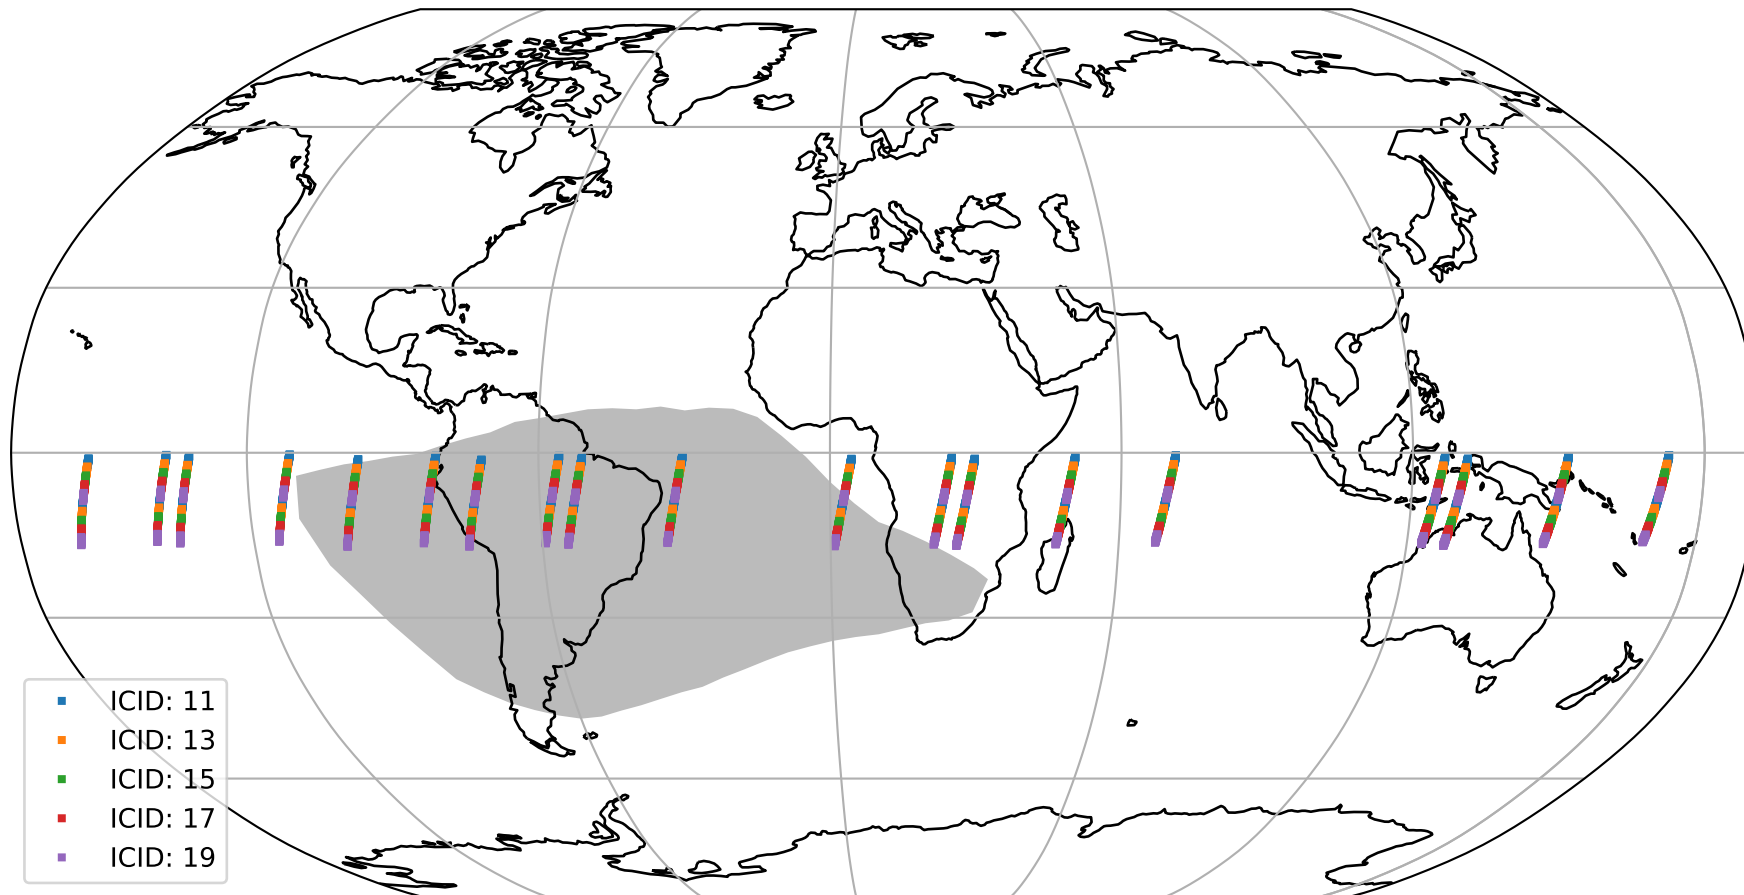

Tropomi SWIR offset (official)

orbits : 19 in [18397, 18442]
coverage : 2021-05-02 / 2021-05-05
median : 0.52596 V
spread : 0.035919 V
created : 2023-08-21T14:57:38

value detector map

Tropomi SWIR offset (official)

orbits : 19 in [18397, 18442]
coverage : 2021-05-02 / 2021-05-05
median : 31.029 μV
spread : 15.573 μV
created : 2023-08-21T14:57:38

Tropomi SWIR offset (official)

orbits : 19 in [18397, 18442]
coverage : 2021-05-02 / 2021-05-05
median : -0.047218 mV
spread : 0.39201 mV
created : 2023-08-21T14:57:39

value compared with SWIR offset CKD

Tropomi SWIR offset (official) ground-tracks of Sentinel-5P

orbits : 19 in [18397, 18442]
coverage : 2021-05-02 / 2021-05-05
created : 2023-08-21T14:57:39

Tropomi SWIR offset (official)

orbits : [2827, 18442]
coverage : 2018-04-30 / 2021-05-05
created : 2023-08-21T14:57:40

trend of detector median & temperatures