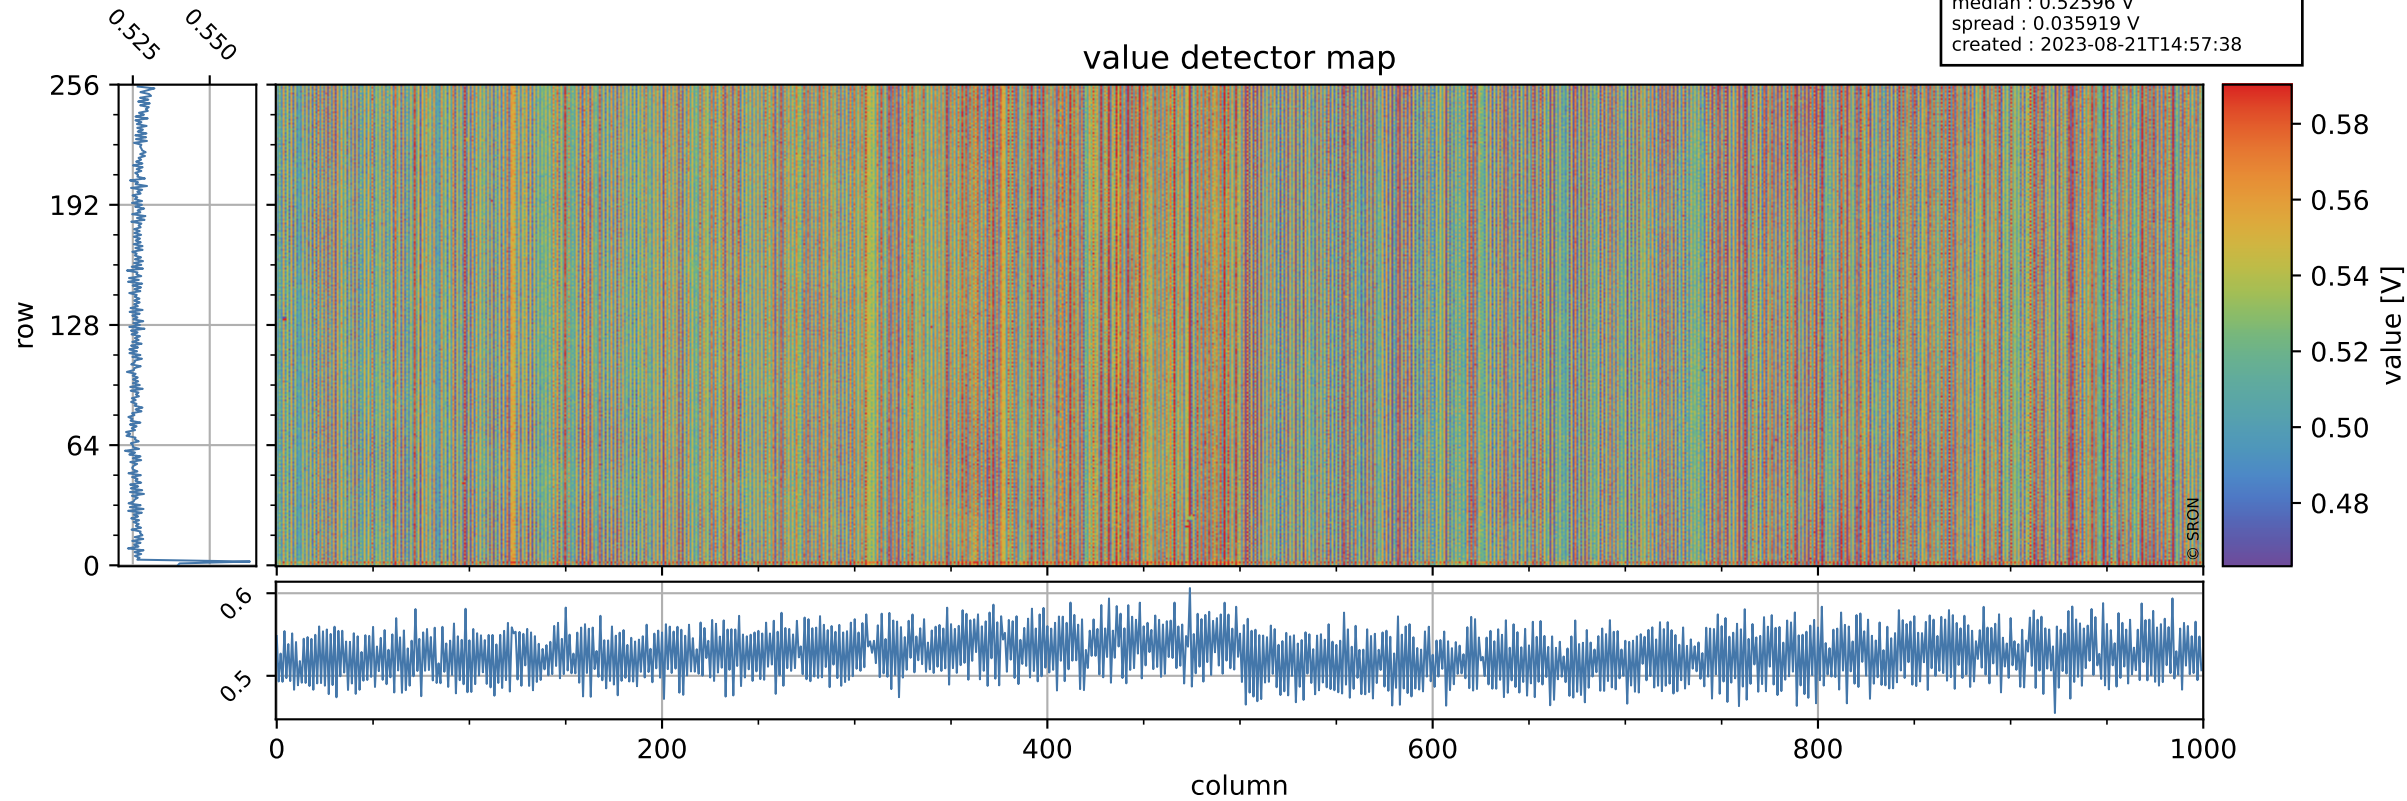

Tropomi SWIR offset (official)

orbits : 19 in [18397, 18442]
coverage : 2021-05-02 / 2021-05-05
median : 0.52596 V
spread : 0.035919 V
created : 2023-08-21T14:57:38

value detector map

Tropomi SWIR offset (official)

orbits : 19 in [18397, 18442]
coverage : 2021-05-02 / 2021-05-05
median : 31.029 μV
spread : 15.573 μV
created : 2023-08-21T14:57:38

Tropomi SWIR offset (official)

orbits : 19 in [18397, 18442]
coverage : 2021-05-02 / 2021-05-05
median : -0.047218 mV
spread : 0.39201 mV
created : 2023-08-21T14:57:39

value compared with SWIR offset CKD

Tropomi SWIR offset (official) ground-tracks of Sentinel-5P

orbits : 19 in [18397, 18442]
coverage : 2021-05-02 / 2021-05-05
created : 2023-08-21T14:57:39

Tropomi SWIR offset (official)

orbits : [2827, 18442]
coverage : 2018-04-30 / 2021-05-05
created : 2023-08-21T14:57:40

trend of detector median & temperatures