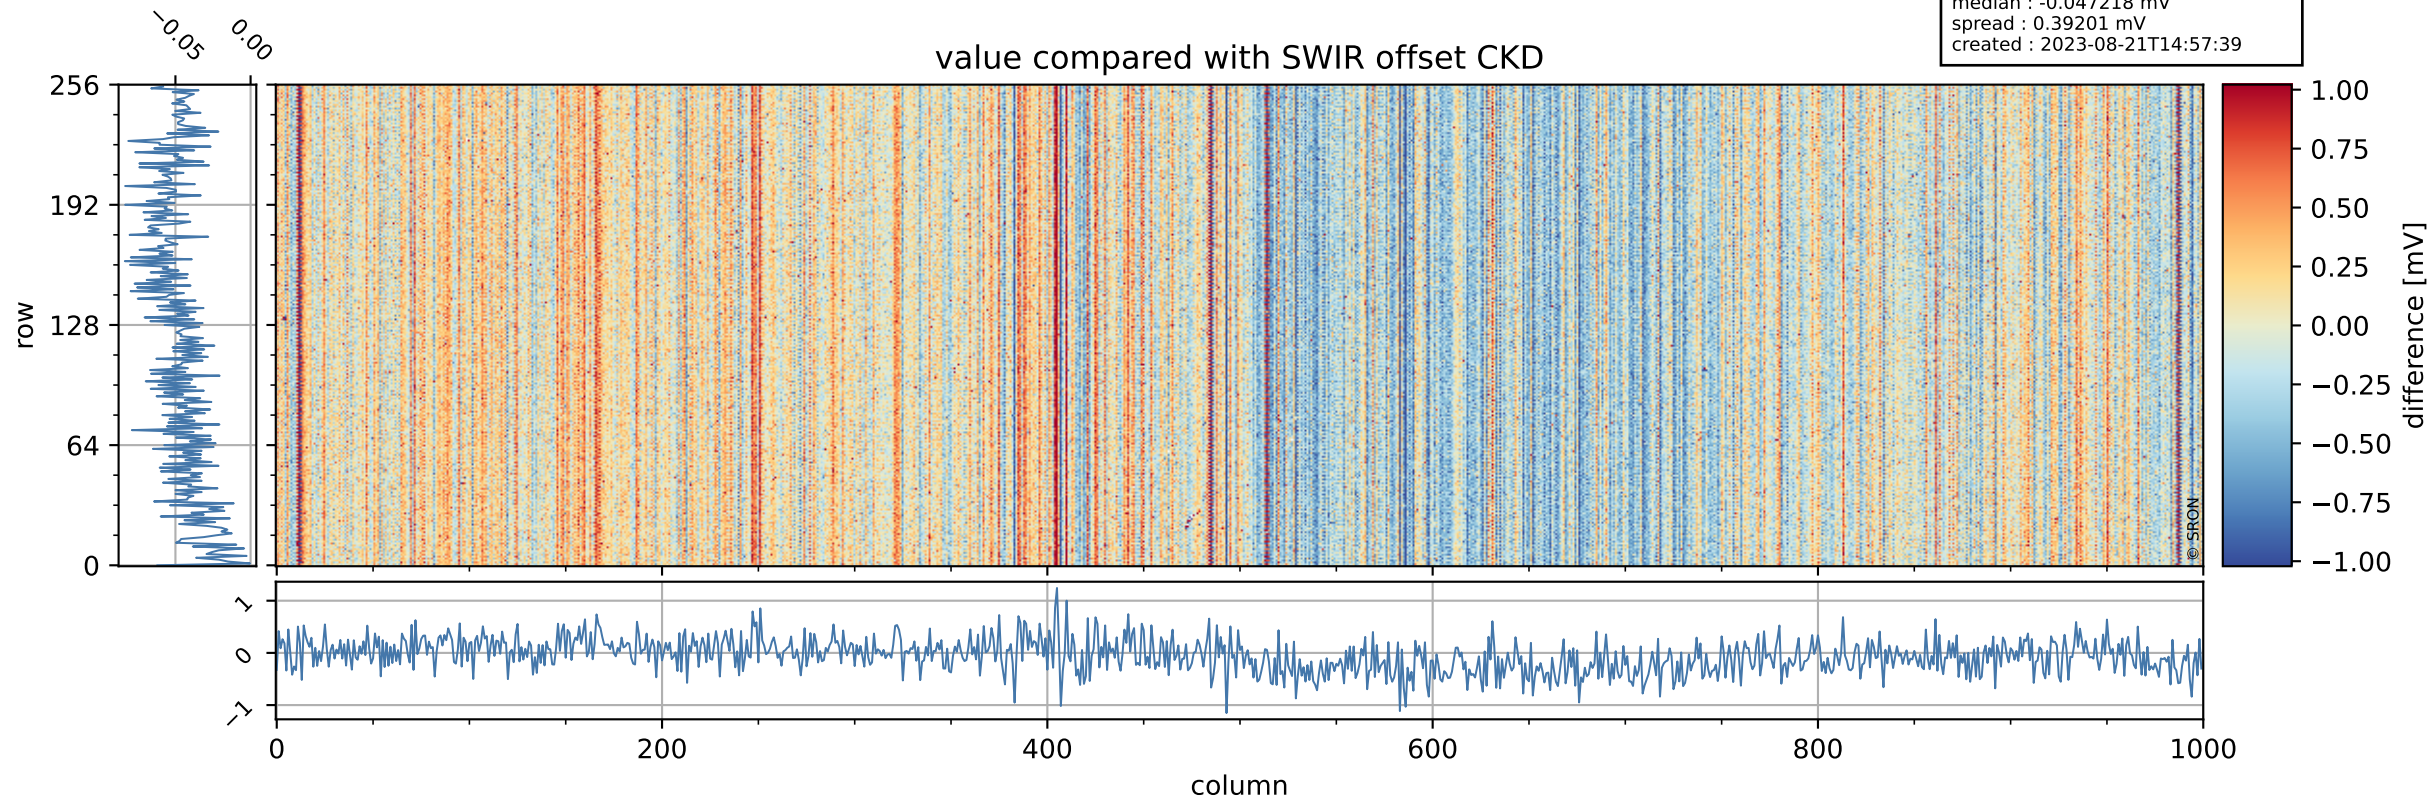

Tropomi SWIR offset (official)

orbits : 19 in [18397, 18442]
coverage : 2021-05-02 / 2021-05-05
median : 0.52596 V
spread : 0.035919 V
created : 2023-08-21T14:57:38

value detector map

Tropomi SWIR offset (official)

orbits : 19 in [18397, 18442]
coverage : 2021-05-02 / 2021-05-05
median : 31.029 μV
spread : 15.573 μV
created : 2023-08-21T14:57:38

Tropomi SWIR offset (official)

orbits : 19 in [18397, 18442]
coverage : 2021-05-02 / 2021-05-05
median : -0.047218 mV
spread : 0.39201 mV
created : 2023-08-21T14:57:39

value compared with SWIR offset CKD

Tropomi SWIR offset (official) ground-tracks of Sentinel-5P

orbits : 19 in [18397, 18442]
coverage : 2021-05-02 / 2021-05-05
created : 2023-08-21T14:57:39

Tropomi SWIR offset (official)

orbits : [2827, 18442]
coverage : 2018-04-30 / 2021-05-05
created : 2023-08-21T14:57:40

trend of detector median & temperatures