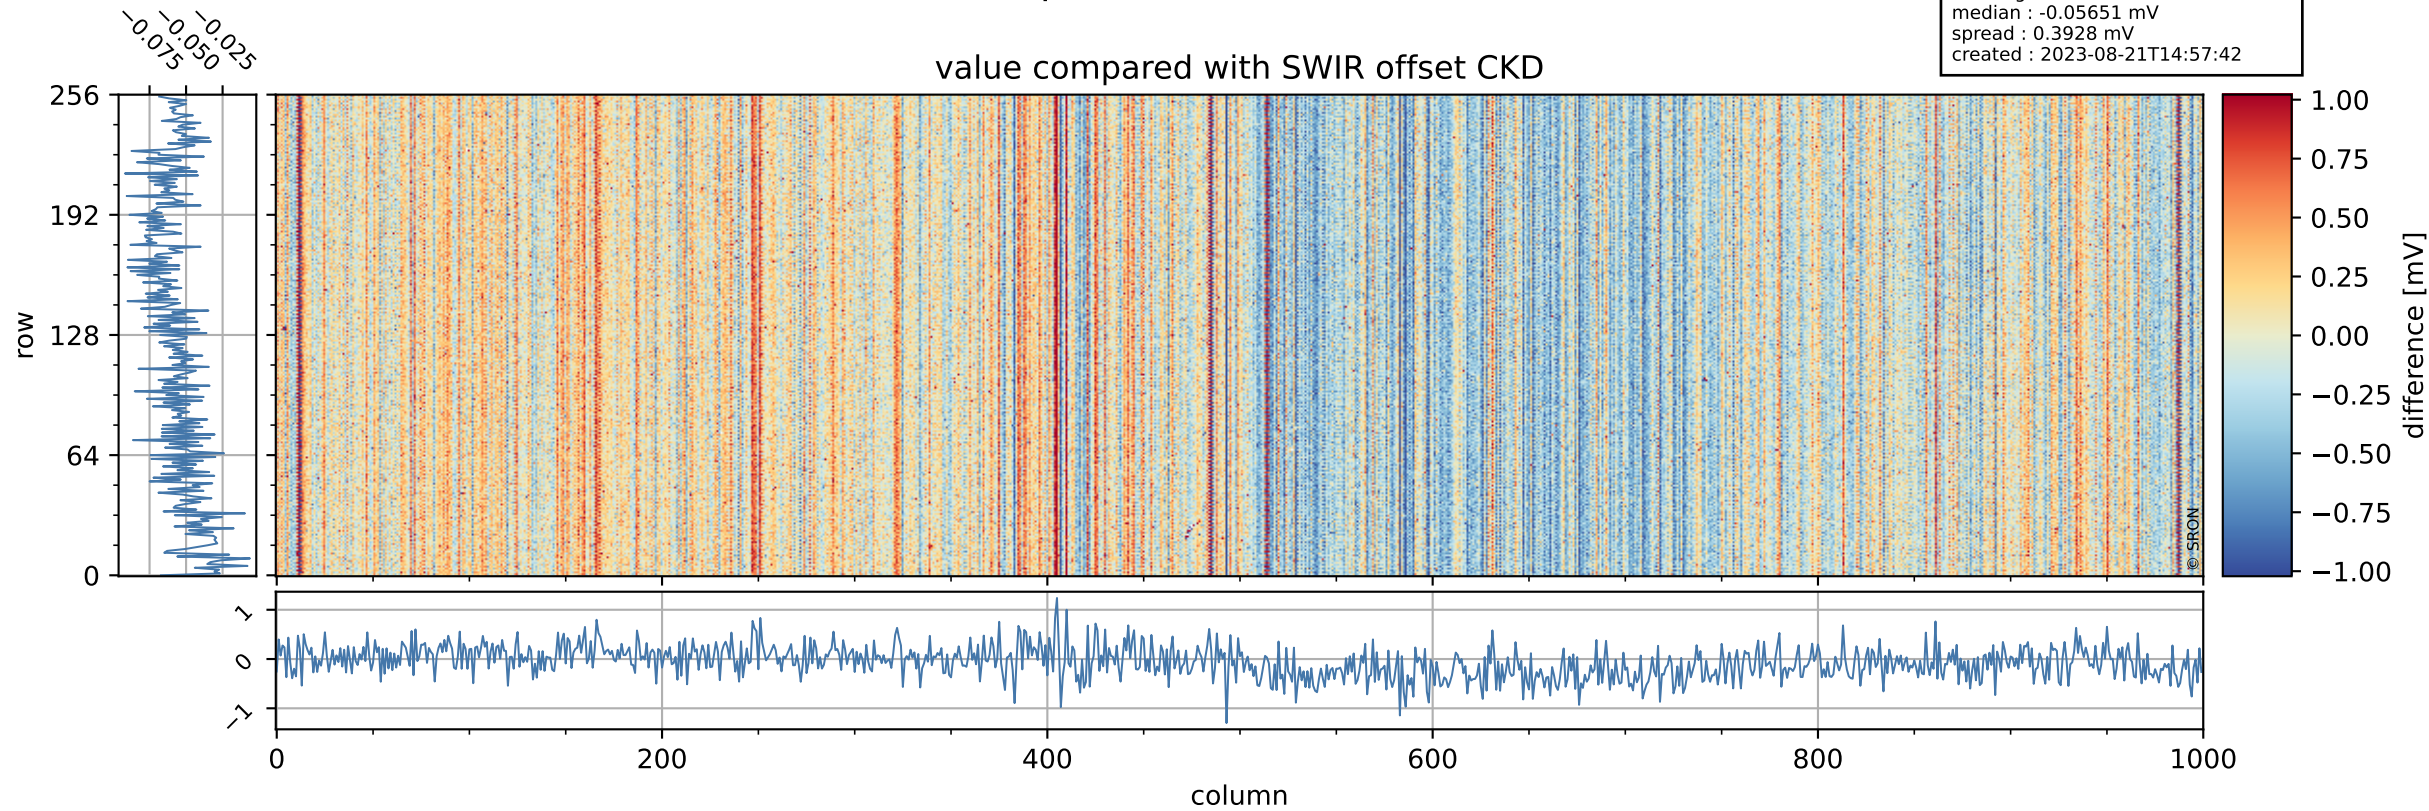

## value detector map

# Tropomi SWIR offset (official)

orbits : 20 in [18412, 18457]  
coverage : 2021-05-03 / 2021-05-06  
median : 30.729  $\mu\text{V}$   
spread : 15.473  $\mu\text{V}$   
created : 2023-08-21T14:57:41

# Tropomi SWIR offset (official)

orbits : 20 in [18412, 18457]  
coverage : 2021-05-03 / 2021-05-06  
median : -0.05651 mV  
spread : 0.3928 mV  
created : 2023-08-21T14:57:42

value compared with SWIR offset CKD

# Tropomi SWIR offset (official) ground-tracks of Sentinel-5P

orbits : 20 in [18412, 18457]  
coverage : 2021-05-03 / 2021-05-06  
created : 2023-08-21T14:57:42