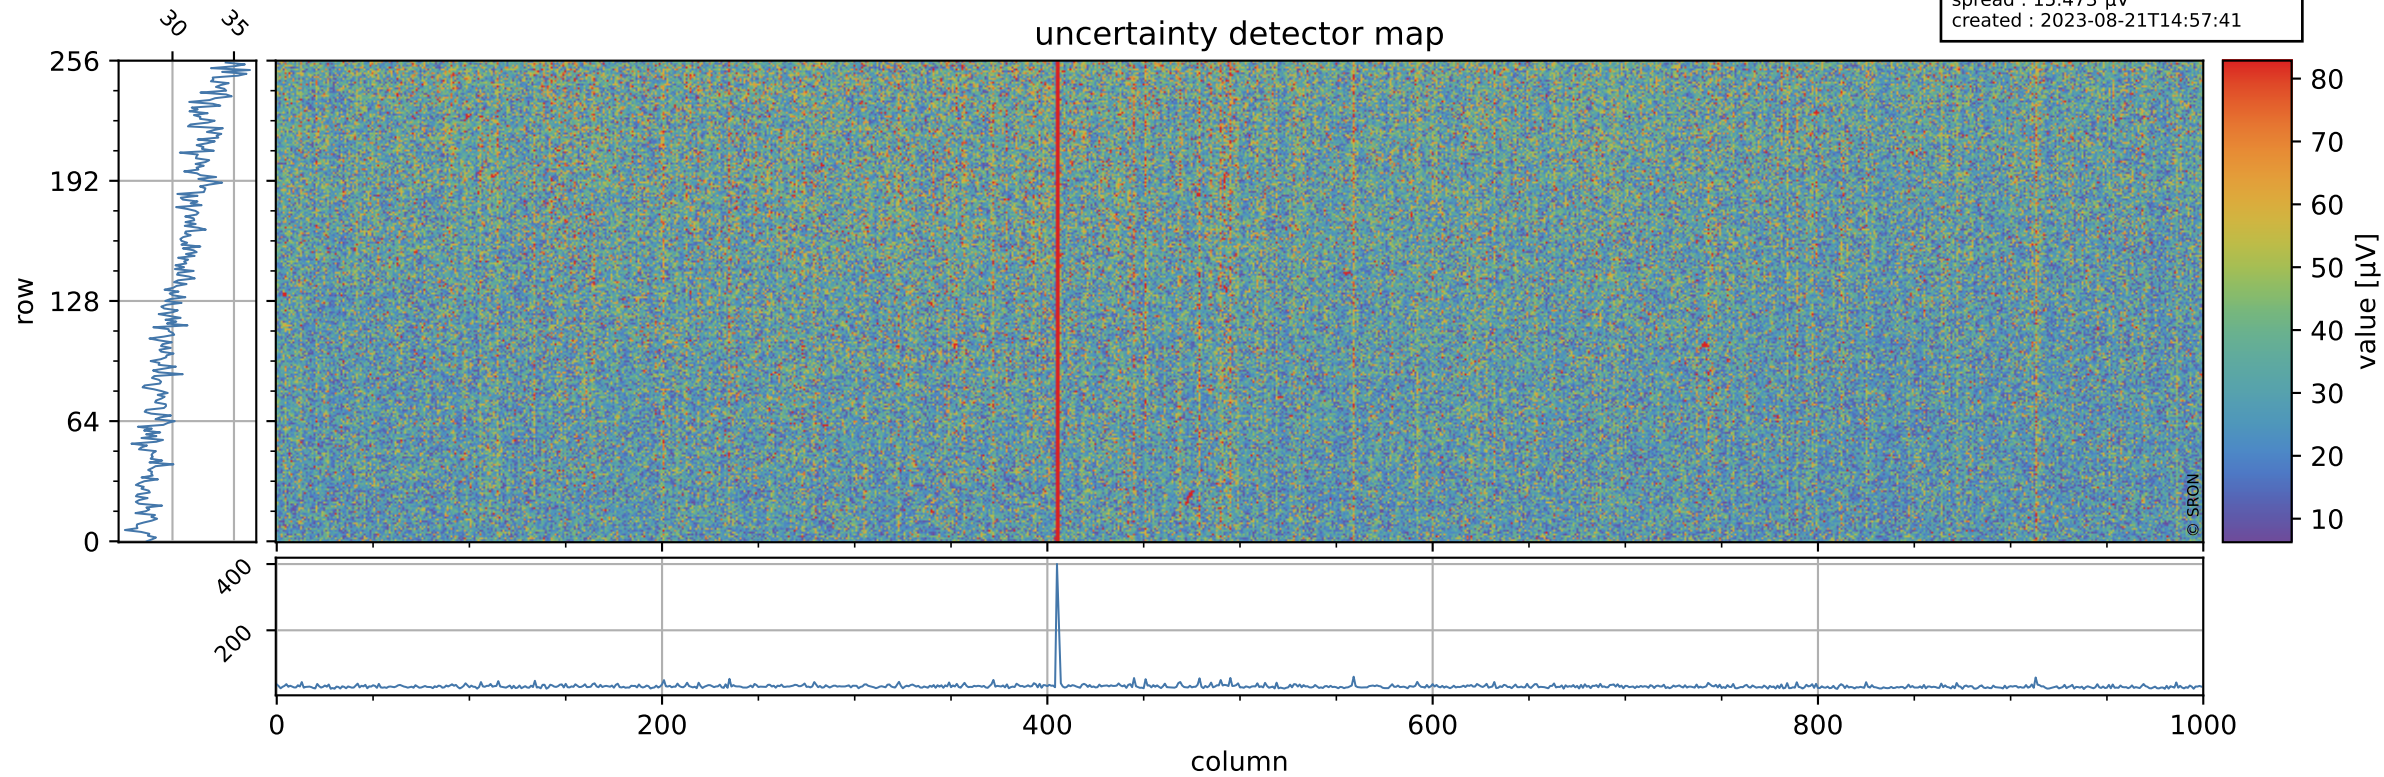

# Tropomi SWIR offset (official)

orbits : 20 in [18412, 18457]  
coverage : 2021-05-03 / 2021-05-06  
median : 0.52595 V  
spread : 0.035917 V  
created : 2023-08-21T14:57:41

## value detector map

# Tropomi SWIR offset (official)

orbits : 20 in [18412, 18457]  
coverage : 2021-05-03 / 2021-05-06  
median : 30.729  $\mu\text{V}$   
spread : 15.473  $\mu\text{V}$   
created : 2023-08-21T14:57:41

# Tropomi SWIR offset (official) ground-tracks of Sentinel-5P

orbits : 20 in [18412, 18457]  
coverage : 2021-05-03 / 2021-05-06  
created : 2023-08-21T14:57:42