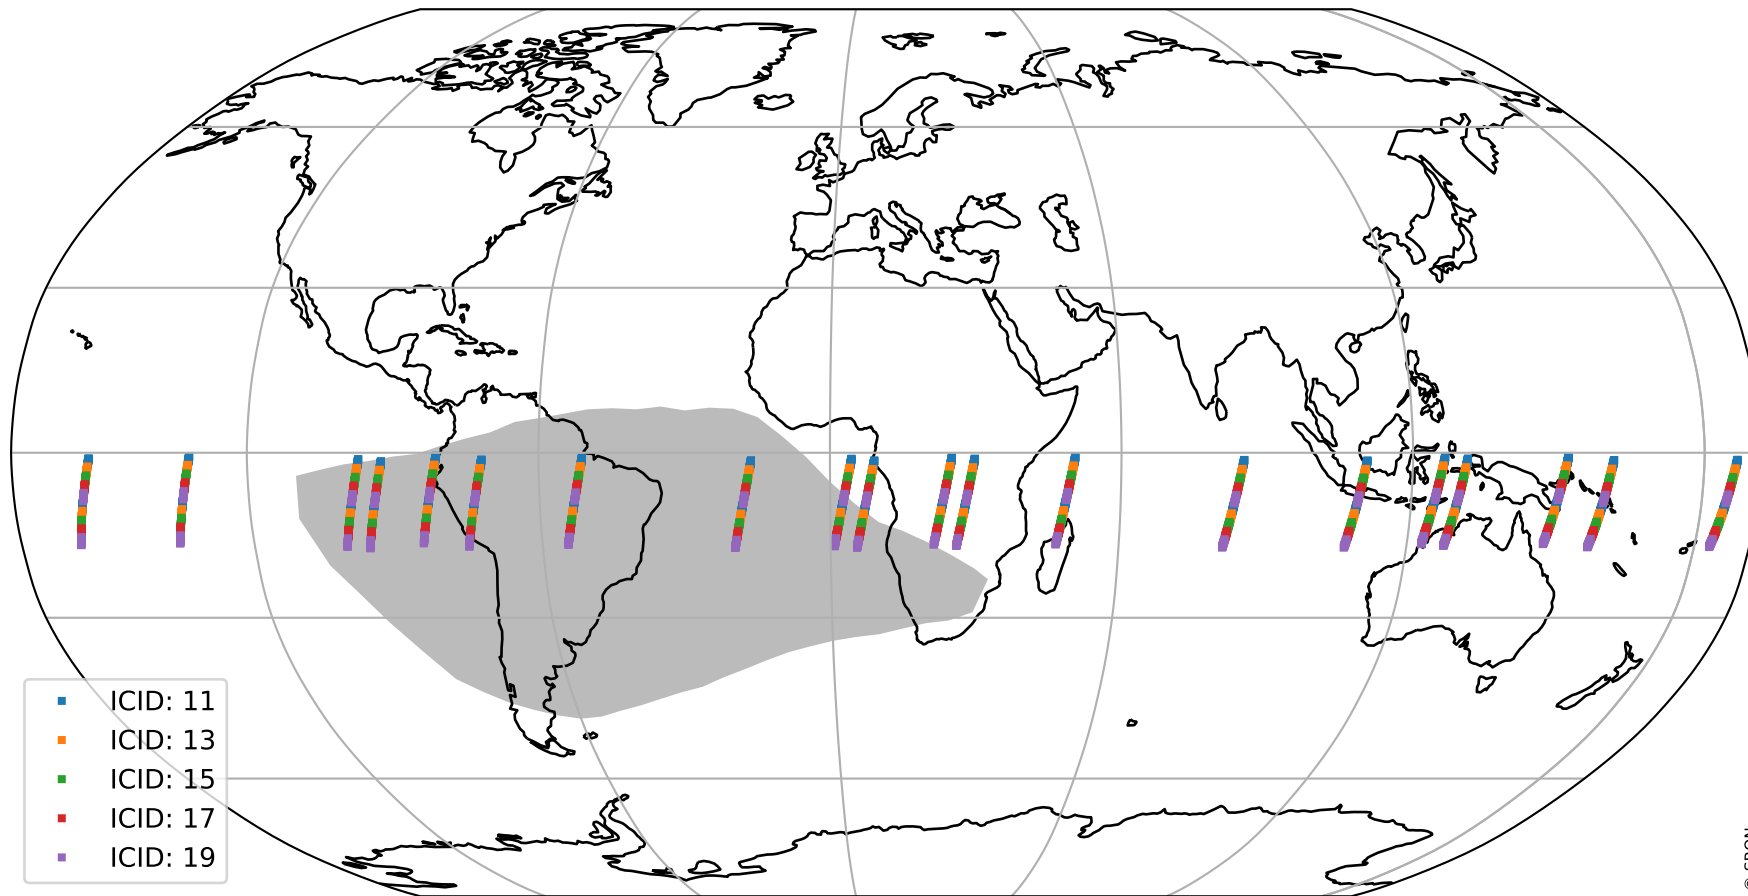

# Tropomi SWIR offset (official)

orbits : 20 in [18412, 18457]  
coverage : 2021-05-03 / 2021-05-06  
median : 30.729  $\mu\text{V}$   
spread : 15.473  $\mu\text{V}$   
created : 2023-08-21T14:57:41

# Tropomi SWIR offset (official)

orbits : 20 in [18412, 18457]  
coverage : 2021-05-03 / 2021-05-06  
median : -0.05651 mV  
spread : 0.3928 mV  
created : 2023-08-21T14:57:42

value compared with SWIR offset CKD

# Tropomi SWIR offset (official) ground-tracks of Sentinel-5P

orbits : 20 in [18412, 18457]  
coverage : 2021-05-03 / 2021-05-06  
created : 2023-08-21T14:57:42

# Tropomi SWIR offset (official)

orbits : [2827, 18457]  
coverage : 2018-04-30 / 2021-05-06  
created : 2023-08-21T14:57:43