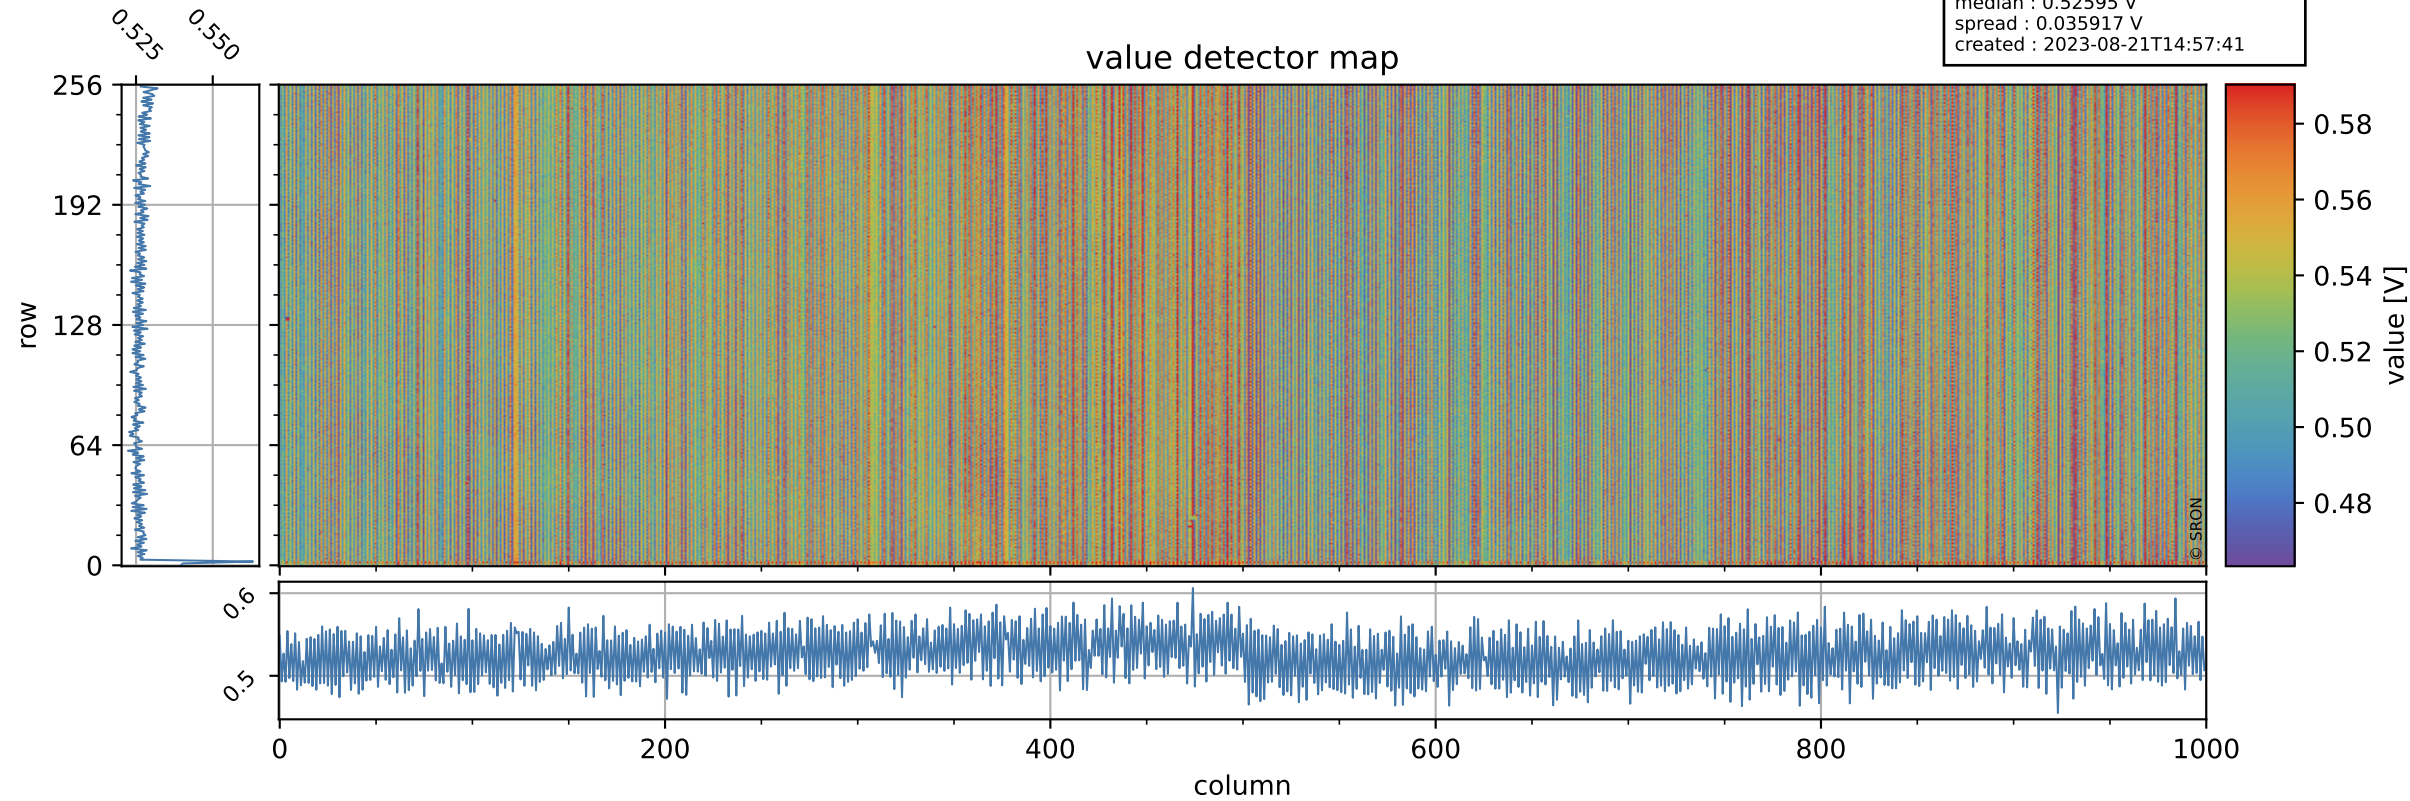

# Tropomi SWIR offset (official)

orbits : 20 in [18412, 18457]  
coverage : 2021-05-03 / 2021-05-06  
median : 0.52595 V  
spread : 0.035917 V  
created : 2023-08-21T14:57:41

## value detector map

# Tropomi SWIR offset (official)

orbits : 20 in [18412, 18457]  
coverage : 2021-05-03 / 2021-05-06  
median : 30.729  $\mu\text{V}$   
spread : 15.473  $\mu\text{V}$   
created : 2023-08-21T14:57:41

# Tropomi SWIR offset (official) ground-tracks of Sentinel-5P

orbits : 20 in [18412, 18457]  
coverage : 2021-05-03 / 2021-05-06  
created : 2023-08-21T14:57:42