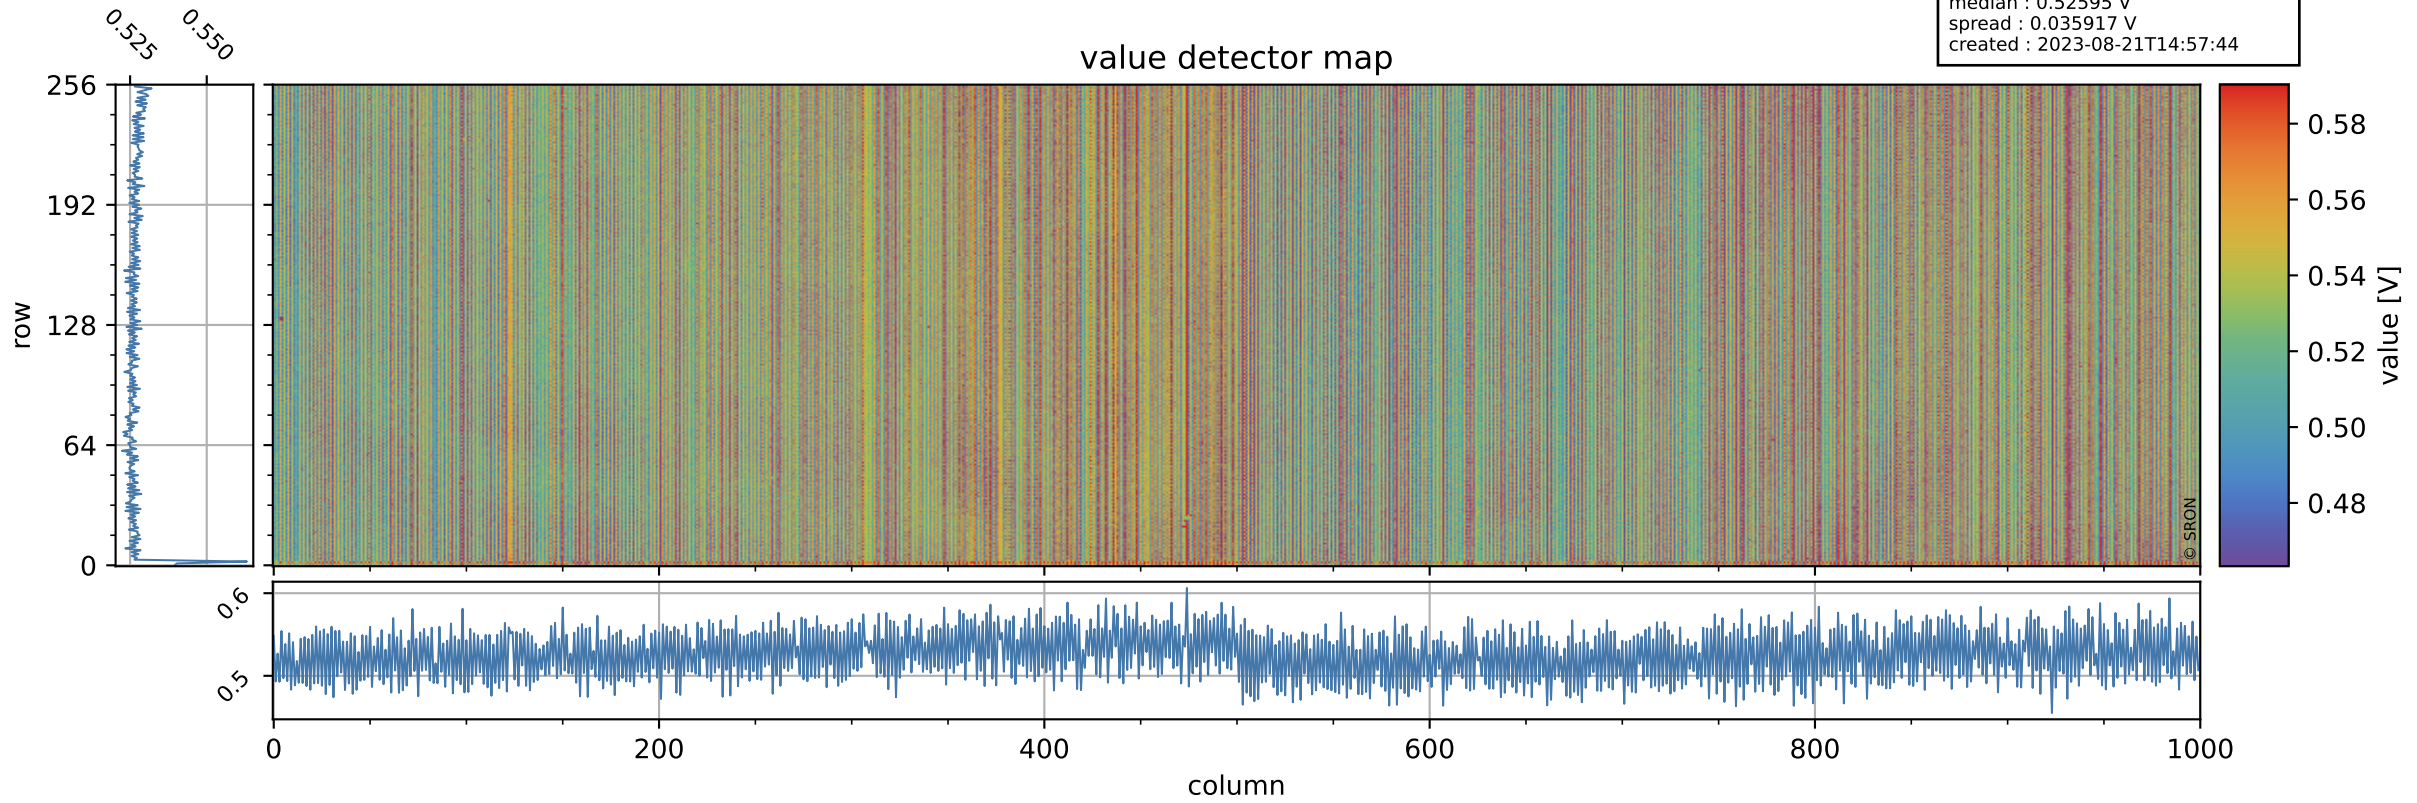

Tropomi SWIR offset (official)

orbits : 19 in [18427, 18472]
coverage : 2021-05-04 / 2021-05-07
median : 0.52595 V
spread : 0.035917 V
created : 2023-08-21T14:57:44

value detector map

Tropomi SWIR offset (official)

orbits : 19 in [18427, 18472]
coverage : 2021-05-04 / 2021-05-07
median : 31.996 μV
spread : 15.965 μV
created : 2023-08-21T14:57:45

Tropomi SWIR offset (official)

orbits : 19 in [18427, 18472]
coverage : 2021-05-04 / 2021-05-07
median : -0.06114 mV
spread : 0.39255 mV
created : 2023-08-21T14:57:45

value compared with SWIR offset CKD

Tropomi SWIR offset (official) ground-tracks of Sentinel-5P

orbits : 19 in [18427, 18472]
coverage : 2021-05-04 / 2021-05-07
created : 2023-08-21T14:57:45

Tropomi SWIR offset (official)

orbits : [2827, 18472]
coverage : 2018-04-30 / 2021-05-07
created : 2023-08-21T14:57:46

trend of detector median & temperatures