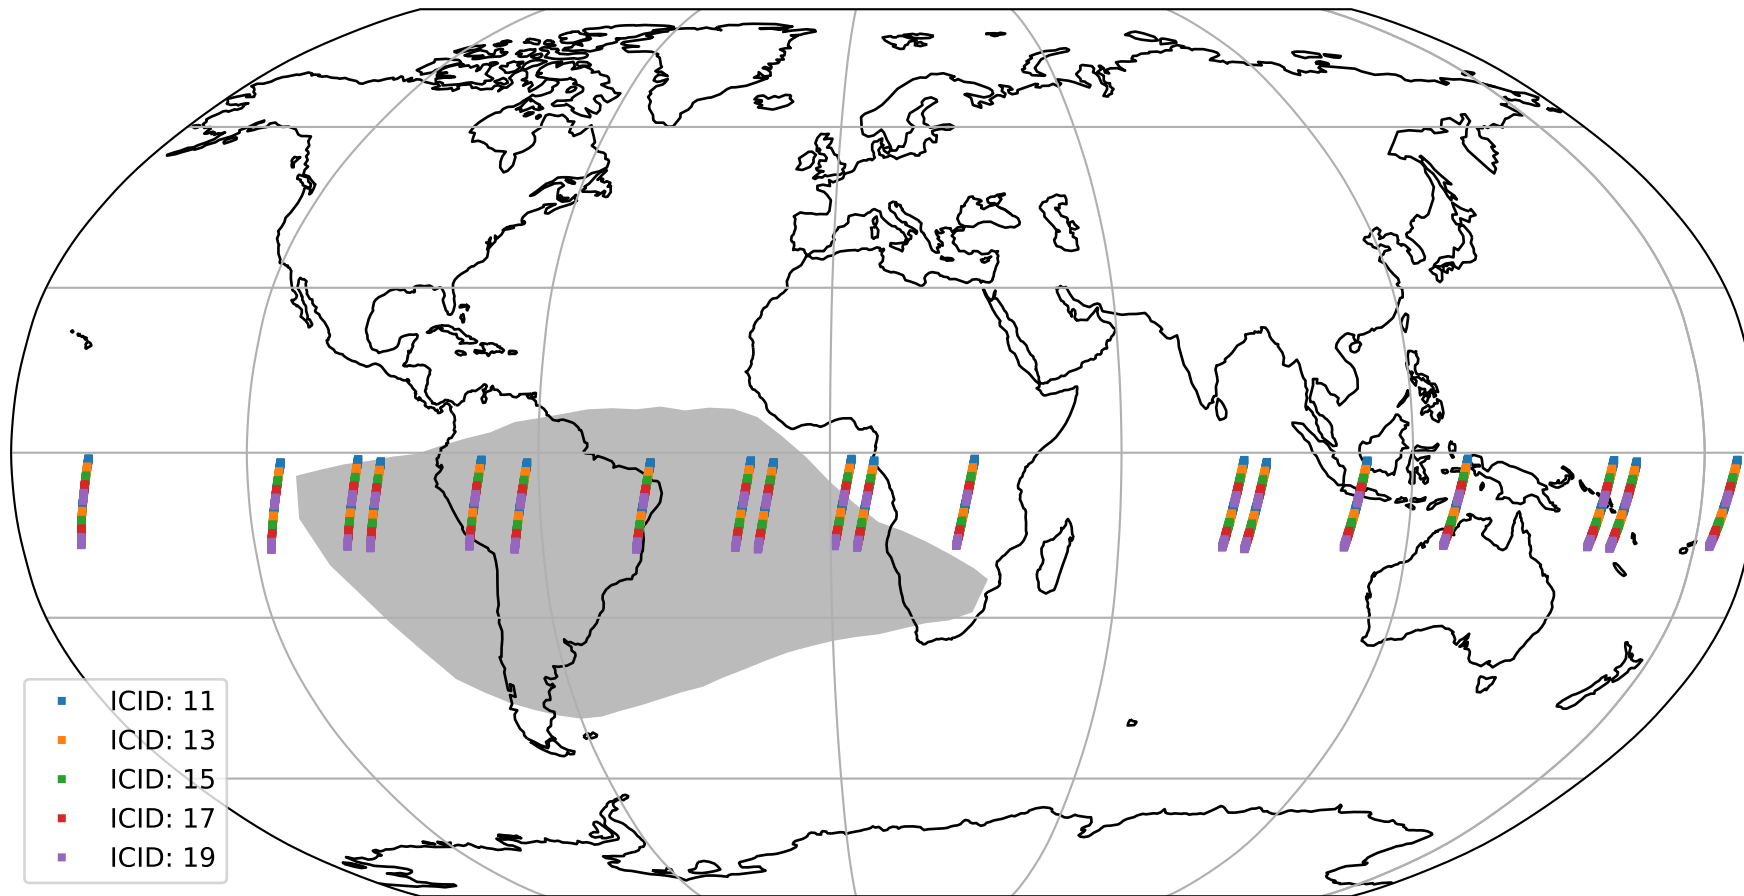

Tropomi SWIR offset (official)

orbits : 19 in [18427, 18472]
coverage : 2021-05-04 / 2021-05-07
median : 0.52595 V
spread : 0.035917 V
created : 2023-08-21T14:57:44

value detector map

Tropomi SWIR offset (official)

orbits : 19 in [18427, 18472]
coverage : 2021-05-04 / 2021-05-07
median : 31.996 μV
spread : 15.965 μV
created : 2023-08-21T14:57:45

Tropomi SWIR offset (official)

orbits : 19 in [18427, 18472]
coverage : 2021-05-04 / 2021-05-07
median : -0.06114 mV
spread : 0.39255 mV
created : 2023-08-21T14:57:45

value compared with SWIR offset CKD

Tropomi SWIR offset (official) ground-tracks of Sentinel-5P

orbits : 19 in [18427, 18472]
coverage : 2021-05-04 / 2021-05-07
created : 2023-08-21T14:57:45

Tropomi SWIR offset (official)

orbits : [2827, 18472]
coverage : 2018-04-30 / 2021-05-07
created : 2023-08-21T14:57:46

trend of detector median & temperatures