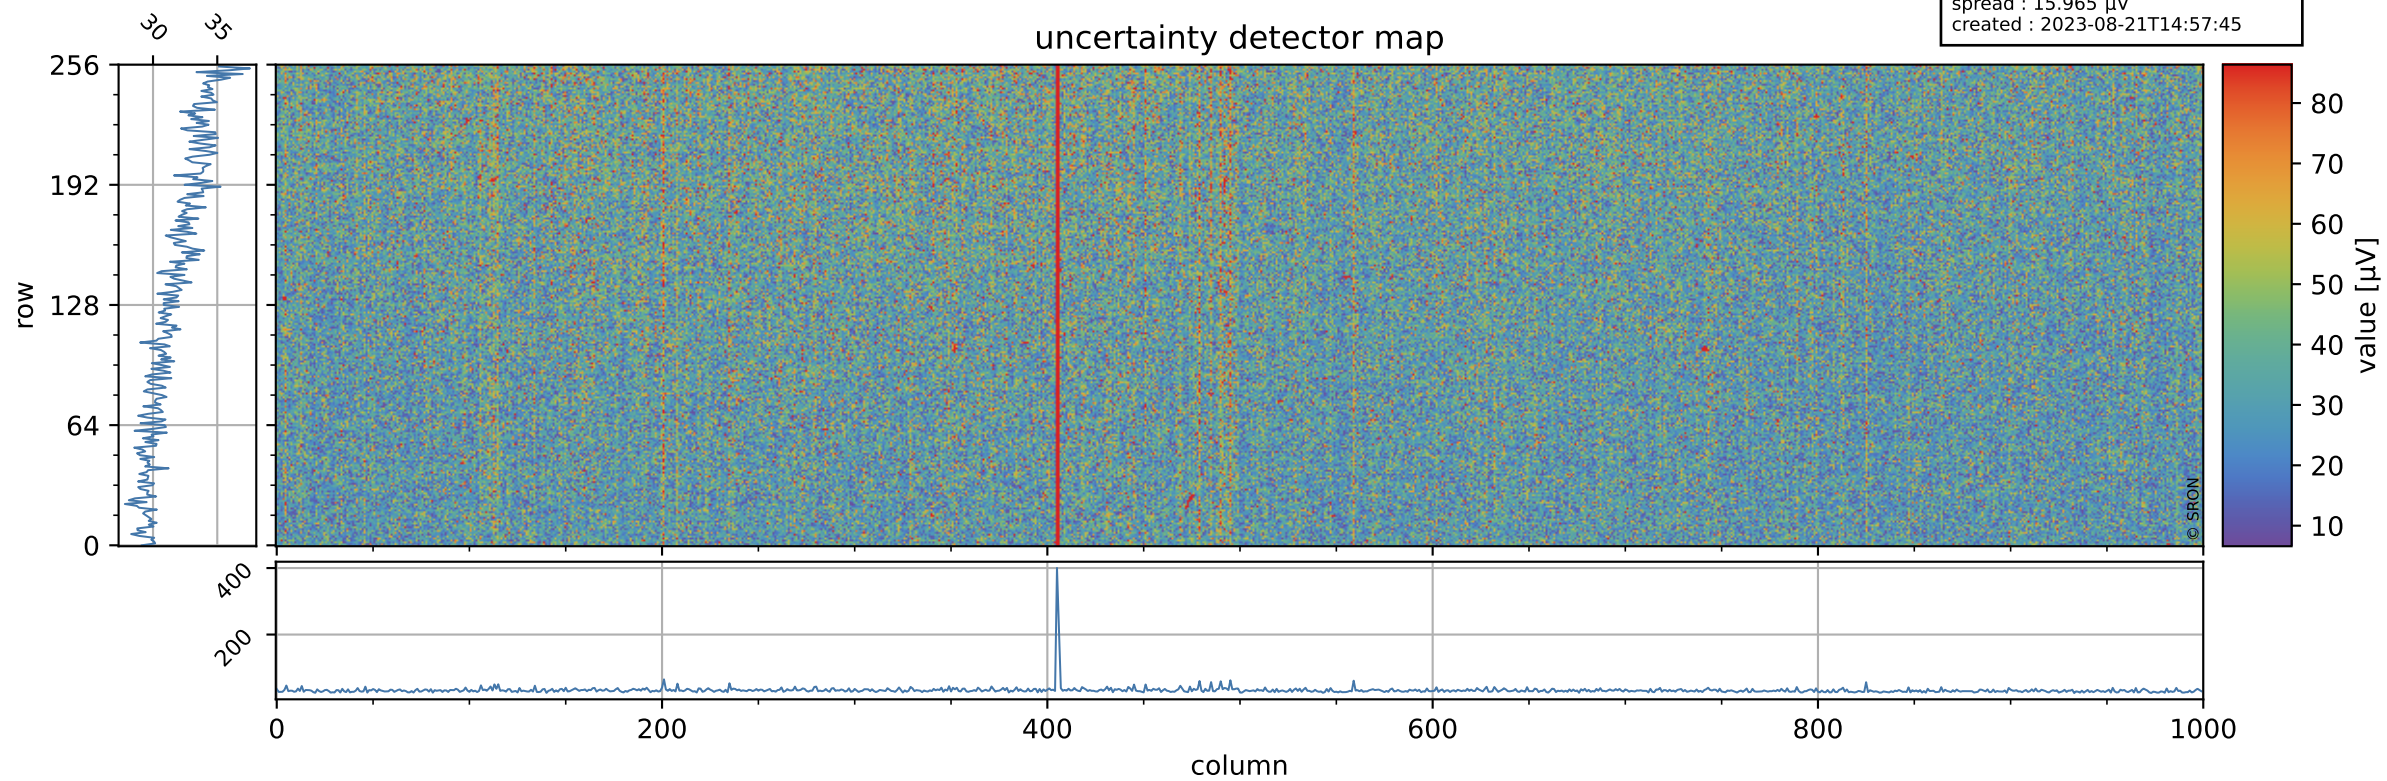

Tropomi SWIR offset (official)

orbits : 19 in [18427, 18472]
coverage : 2021-05-04 / 2021-05-07
median : 0.52595 V
spread : 0.035917 V
created : 2023-08-21T14:57:44

value detector map

Tropomi SWIR offset (official)

orbits : 19 in [18427, 18472]
coverage : 2021-05-04 / 2021-05-07
median : 31.996 μV
spread : 15.965 μV
created : 2023-08-21T14:57:45

Tropomi SWIR offset (official)

orbits : 19 in [18427, 18472]
coverage : 2021-05-04 / 2021-05-07
median : -0.06114 mV
spread : 0.39255 mV
created : 2023-08-21T14:57:45

value compared with SWIR offset CKD

Tropomi SWIR offset (official) ground-tracks of Sentinel-5P

orbits : 19 in [18427, 18472]
coverage : 2021-05-04 / 2021-05-07
created : 2023-08-21T14:57:45

Tropomi SWIR offset (official)

orbits : [2827, 18472]
coverage : 2018-04-30 / 2021-05-07
created : 2023-08-21T14:57:46

trend of detector median & temperatures