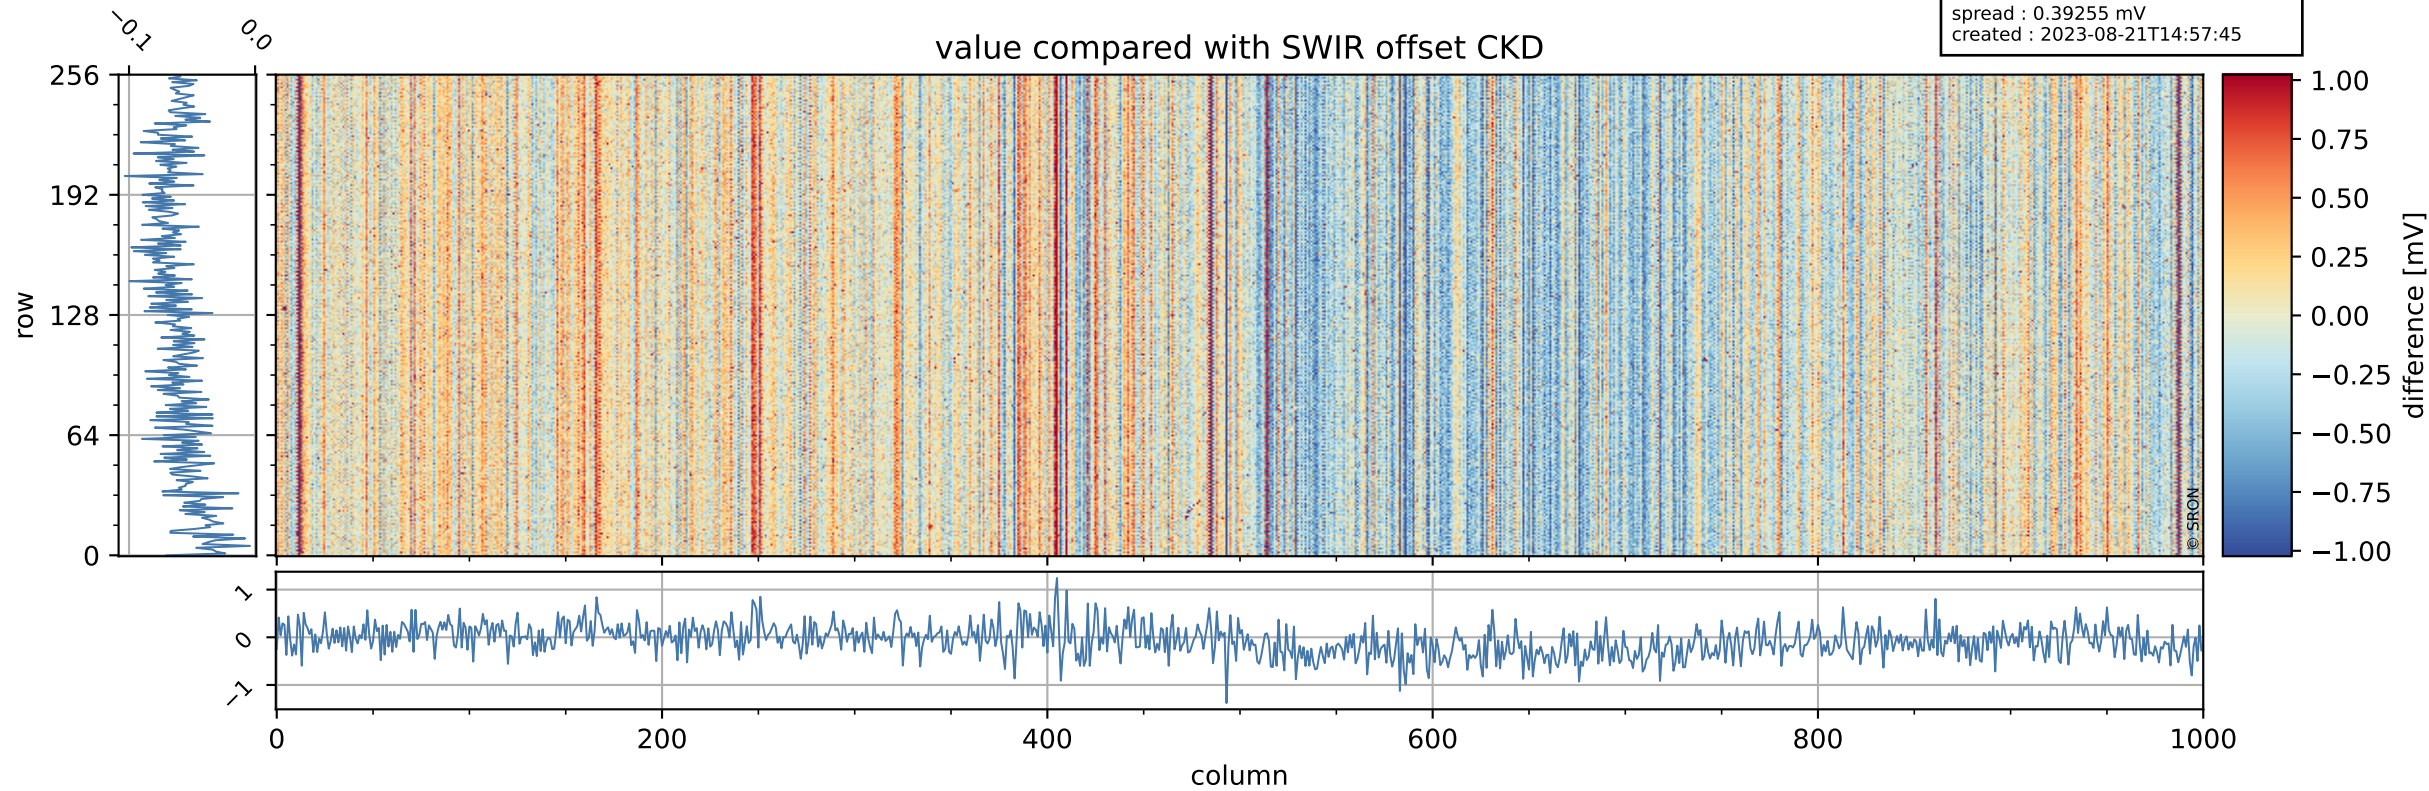

Tropomi SWIR offset (official)

orbits : 19 in [18427, 18472]
coverage : 2021-05-04 / 2021-05-07
median : 0.52595 V
spread : 0.035917 V
created : 2023-08-21T14:57:44

value detector map

Tropomi SWIR offset (official)

orbits : 19 in [18427, 18472]
coverage : 2021-05-04 / 2021-05-07
median : 31.996 μV
spread : 15.965 μV
created : 2023-08-21T14:57:45

Tropomi SWIR offset (official)

orbits : 19 in [18427, 18472]
coverage : 2021-05-04 / 2021-05-07
median : -0.06114 mV
spread : 0.39255 mV
created : 2023-08-21T14:57:45

value compared with SWIR offset CKD

Tropomi SWIR offset (official) ground-tracks of Sentinel-5P

orbits : 19 in [18427, 18472]
coverage : 2021-05-04 / 2021-05-07
created : 2023-08-21T14:57:45

Tropomi SWIR offset (official)

orbits : [2827, 18472]
coverage : 2018-04-30 / 2021-05-07
created : 2023-08-21T14:57:46

trend of detector median & temperatures