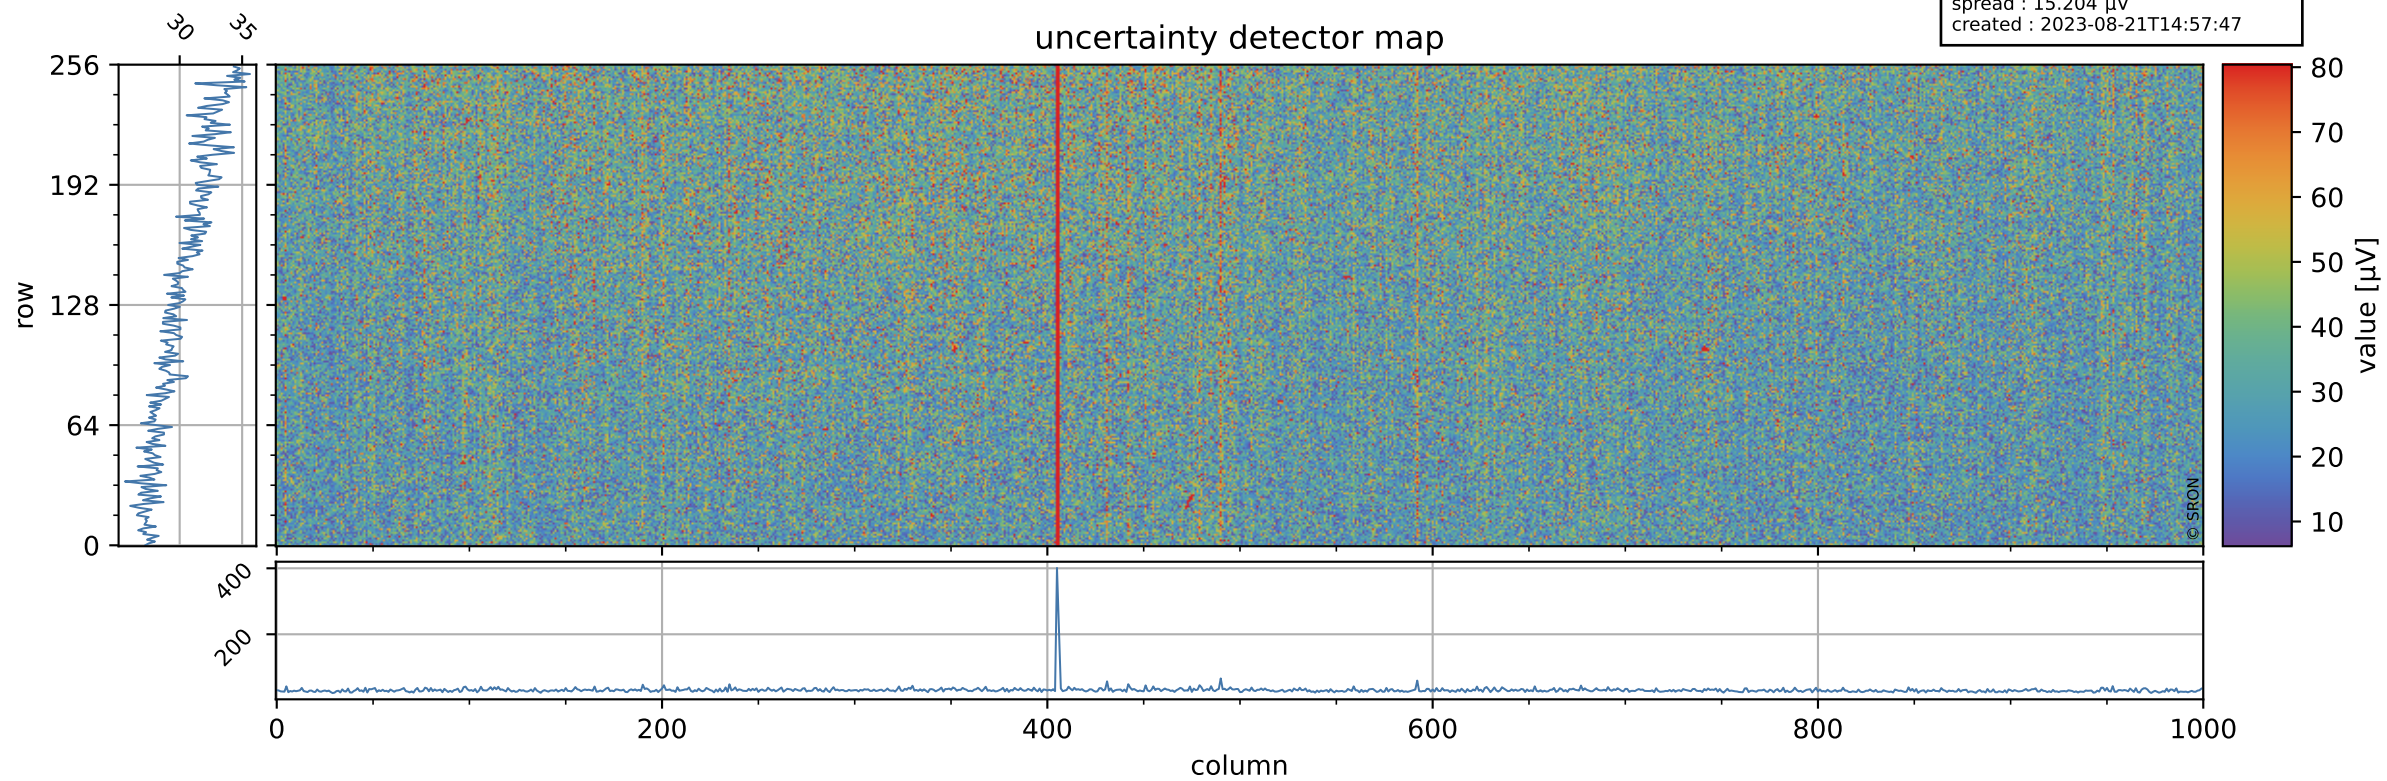

Tropomi SWIR offset (official)

orbits : 20 in [18442, 18487]
coverage : 2021-05-05 / 2021-05-08
median : 0.52595 V
spread : 0.035916 V
created : 2023-08-21T14:57:47

value detector map

Tropomi SWIR offset (official)

orbits : 20 in [18442, 18487]
coverage : 2021-05-05 / 2021-05-08
median : 30.458 μV
spread : 15.204 μV
created : 2023-08-21T14:57:47

Tropomi SWIR offset (official)

value compared with SWIR offset CKD

orbits : 20 in [18442, 18487]
coverage : 2021-05-05 / 2021-05-08
median : -0.061032 mV
spread : 0.39283 mV
created : 2023-08-21T14:57:48

Tropomi SWIR offset (official) ground-tracks of Sentinel-5P

orbits : 20 in [18442, 18487]
coverage : 2021-05-05 / 2021-05-08
created : 2023-08-21T14:57:48

Tropomi SWIR offset (official)

orbits : [2827, 18487]
coverage : 2018-04-30 / 2021-05-08
created : 2023-08-21T14:57:49

trend of detector median & temperatures