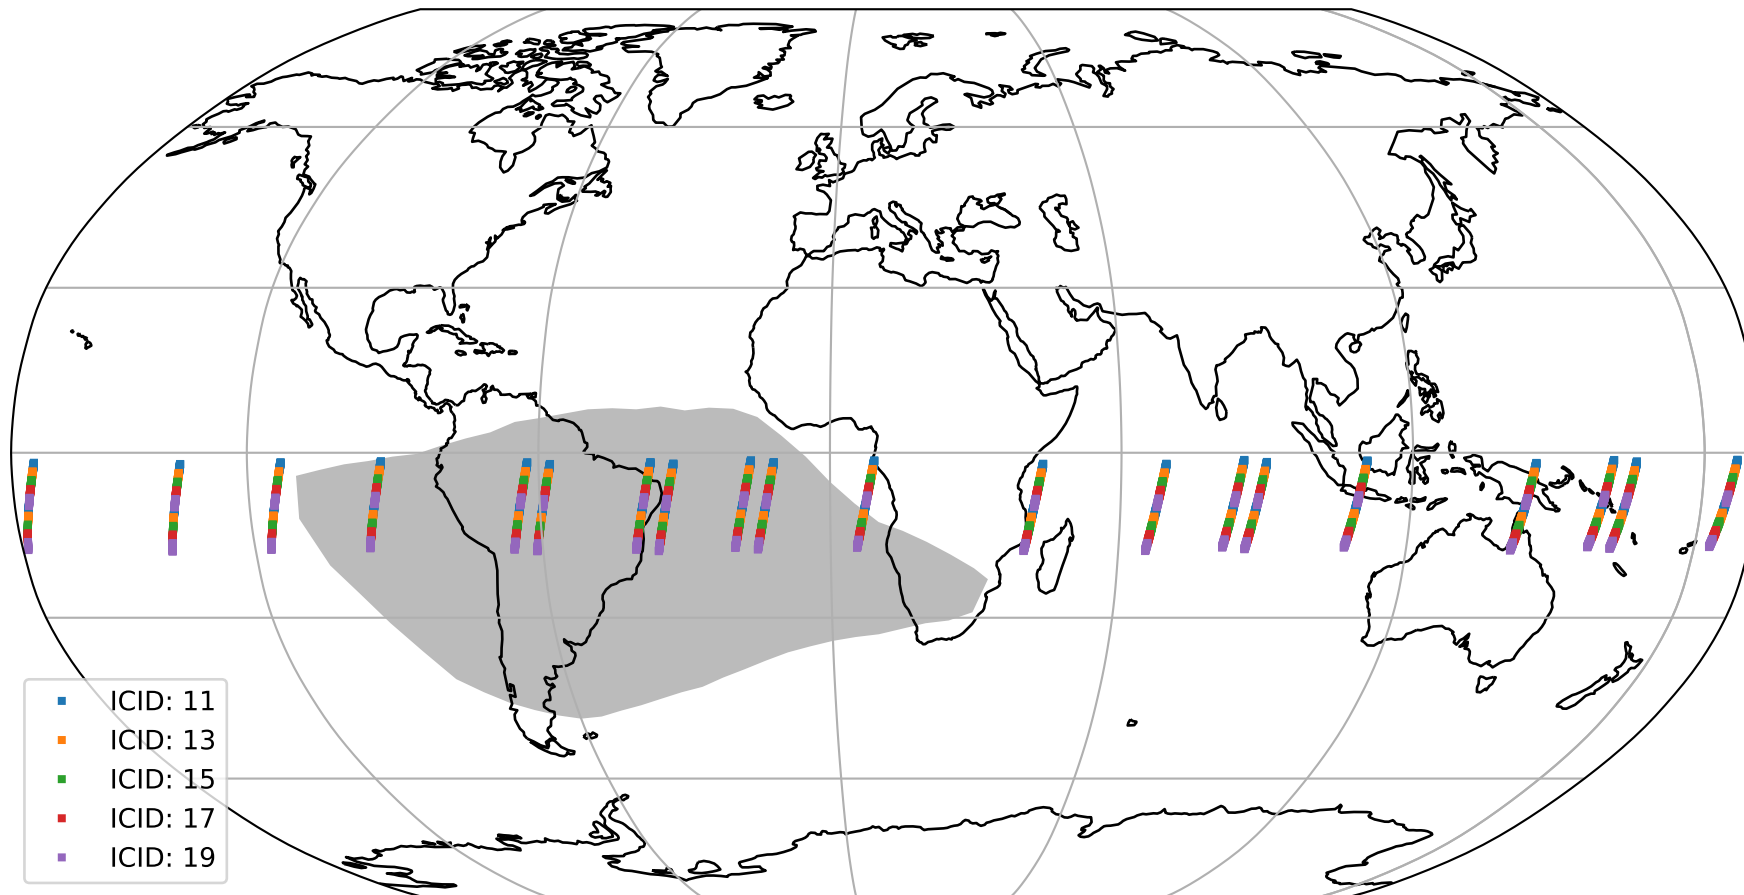

Tropomi SWIR offset (official)

orbits : 20 in [18442, 18487]
coverage : 2021-05-05 / 2021-05-08
median : 0.52595 V
spread : 0.035916 V
created : 2023-08-21T14:57:47

value detector map

Tropomi SWIR offset (official)

orbits : 20 in [18442, 18487]
coverage : 2021-05-05 / 2021-05-08
median : 30.458 μV
spread : 15.204 μV
created : 2023-08-21T14:57:47

Tropomi SWIR offset (official)

value compared with SWIR offset CKD

orbits : 20 in [18442, 18487]
coverage : 2021-05-05 / 2021-05-08
median : -0.061032 mV
spread : 0.39283 mV
created : 2023-08-21T14:57:48

Tropomi SWIR offset (official) ground-tracks of Sentinel-5P

orbits : 20 in [18442, 18487]
coverage : 2021-05-05 / 2021-05-08
created : 2023-08-21T14:57:48

Tropomi SWIR offset (official)

orbits : [2827, 18487]
coverage : 2018-04-30 / 2021-05-08
created : 2023-08-21T14:57:49

trend of detector median & temperatures