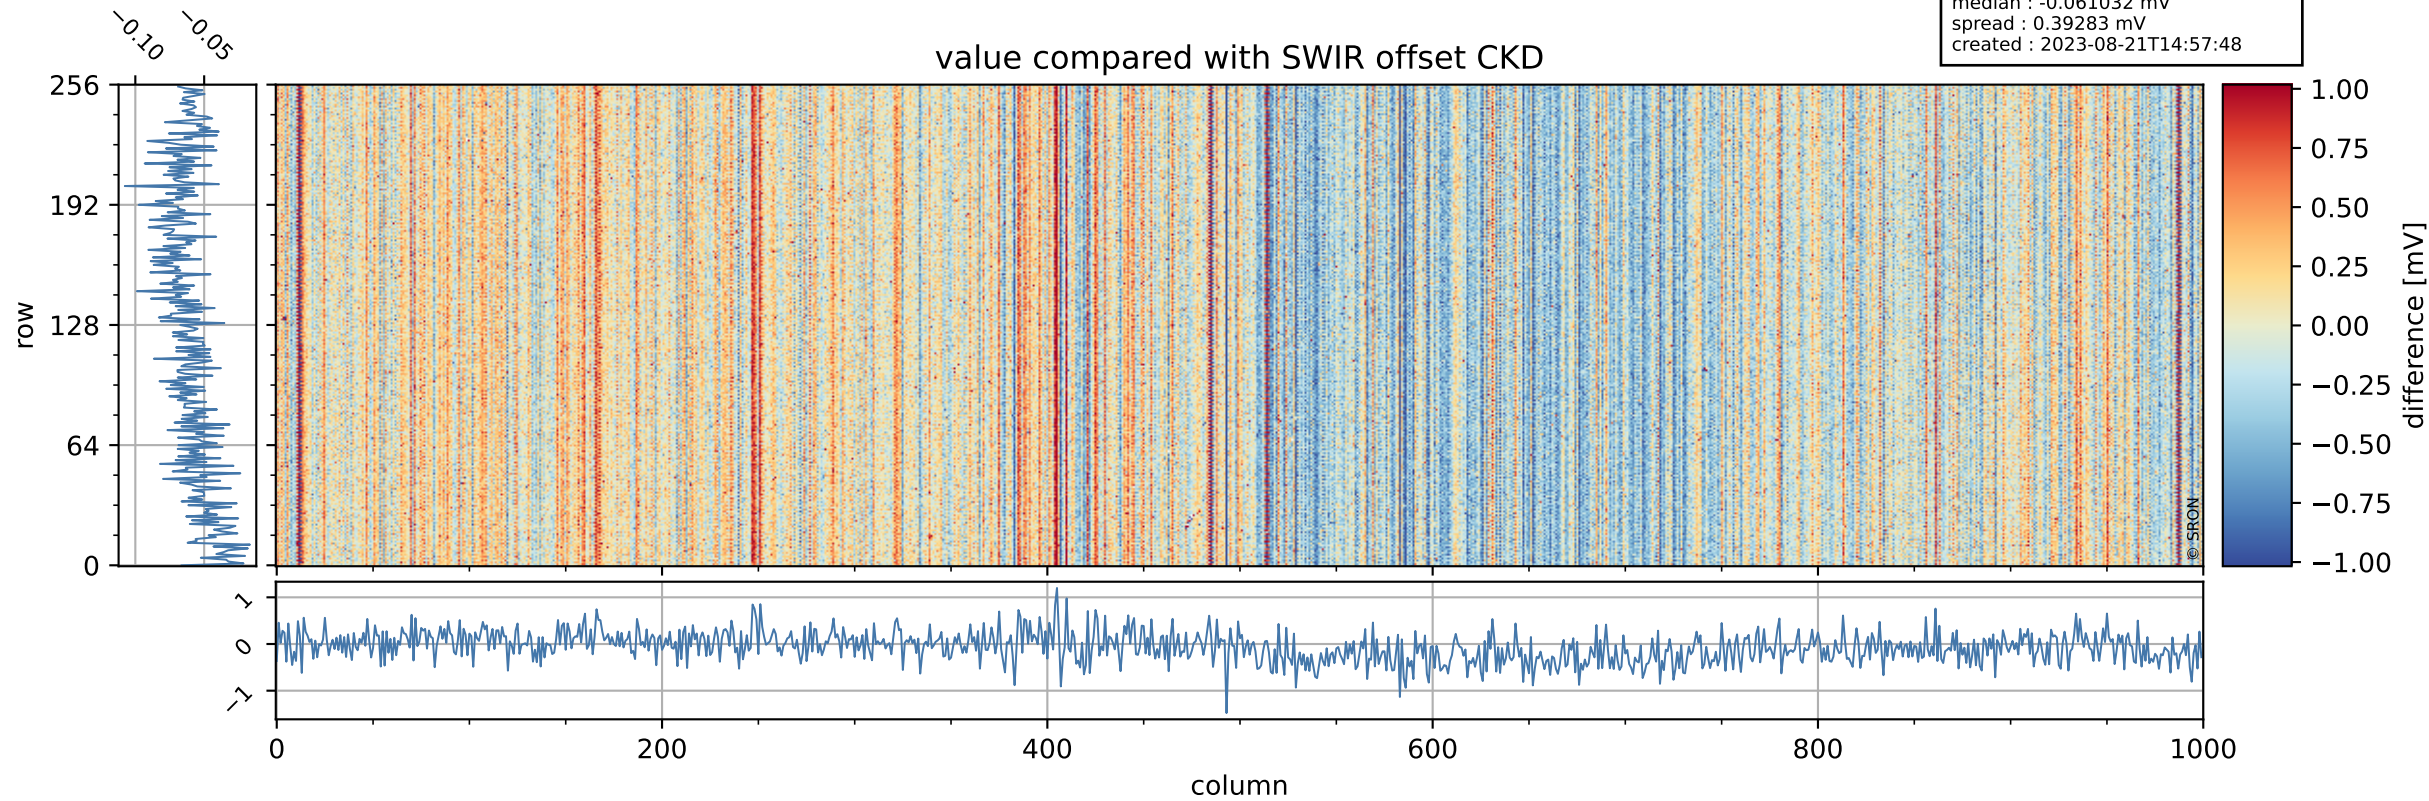

Tropomi SWIR offset (official)

orbits : 20 in [18442, 18487]
coverage : 2021-05-05 / 2021-05-08
median : 0.52595 V
spread : 0.035916 V
created : 2023-08-21T14:57:47

value detector map

Tropomi SWIR offset (official)

orbits : 20 in [18442, 18487]
coverage : 2021-05-05 / 2021-05-08
median : 30.458 μV
spread : 15.204 μV
created : 2023-08-21T14:57:47

Tropomi SWIR offset (official)

value compared with SWIR offset CKD

orbits : 20 in [18442, 18487]
coverage : 2021-05-05 / 2021-05-08
median : -0.061032 mV
spread : 0.39283 mV
created : 2023-08-21T14:57:48

Tropomi SWIR offset (official) ground-tracks of Sentinel-5P

orbits : 20 in [18442, 18487]
coverage : 2021-05-05 / 2021-05-08
created : 2023-08-21T14:57:48

Tropomi SWIR offset (official)

orbits : [2827, 18487]
coverage : 2018-04-30 / 2021-05-08
created : 2023-08-21T14:57:49

trend of detector median & temperatures