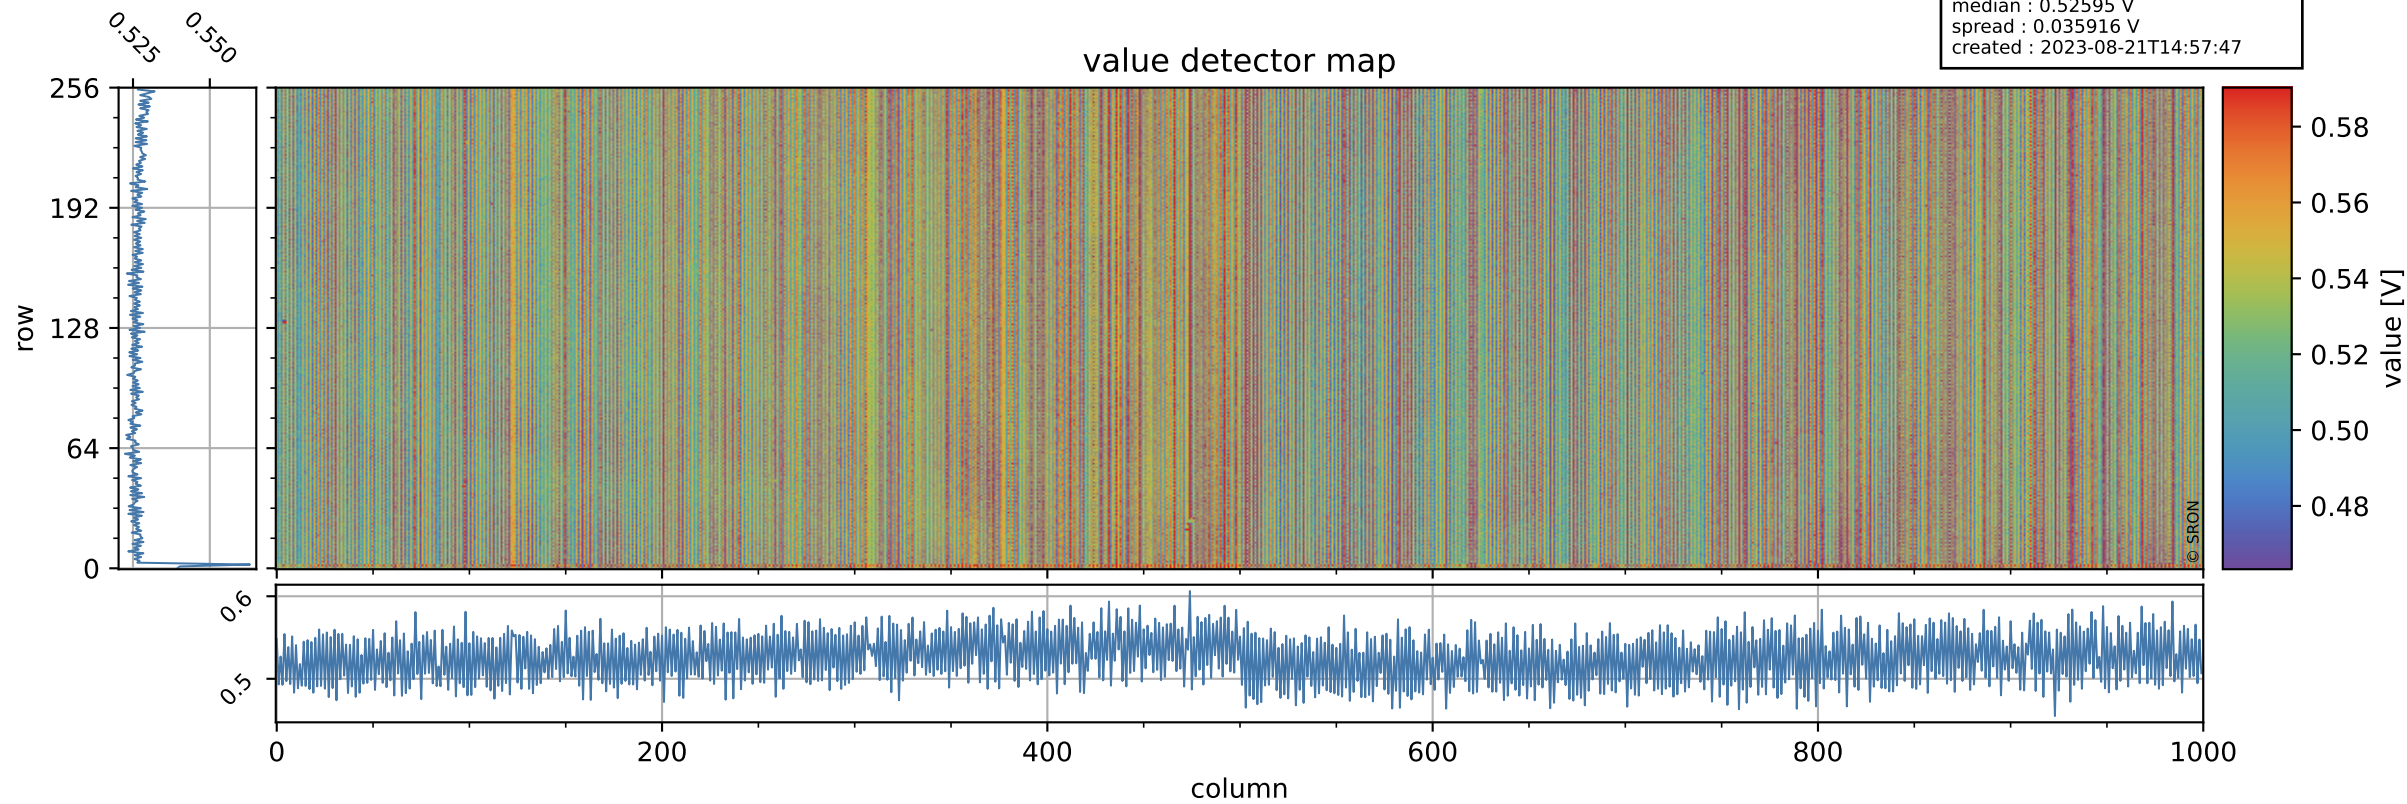

Tropomi SWIR offset (official)

orbits : 20 in [18442, 18487]
coverage : 2021-05-05 / 2021-05-08
median : 0.52595 V
spread : 0.035916 V
created : 2023-08-21T14:57:47

value detector map

Tropomi SWIR offset (official)

orbits : 20 in [18442, 18487]
coverage : 2021-05-05 / 2021-05-08
median : 30.458 μV
spread : 15.204 μV
created : 2023-08-21T14:57:47

Tropomi SWIR offset (official)

value compared with SWIR offset CKD

orbits : 20 in [18442, 18487]
coverage : 2021-05-05 / 2021-05-08
median : -0.061032 mV
spread : 0.39283 mV
created : 2023-08-21T14:57:48

Tropomi SWIR offset (official) ground-tracks of Sentinel-5P

orbits : 20 in [18442, 18487]
coverage : 2021-05-05 / 2021-05-08
created : 2023-08-21T14:57:48

Tropomi SWIR offset (official)

orbits : [2827, 18487]
coverage : 2018-04-30 / 2021-05-08
created : 2023-08-21T14:57:49

trend of detector median & temperatures