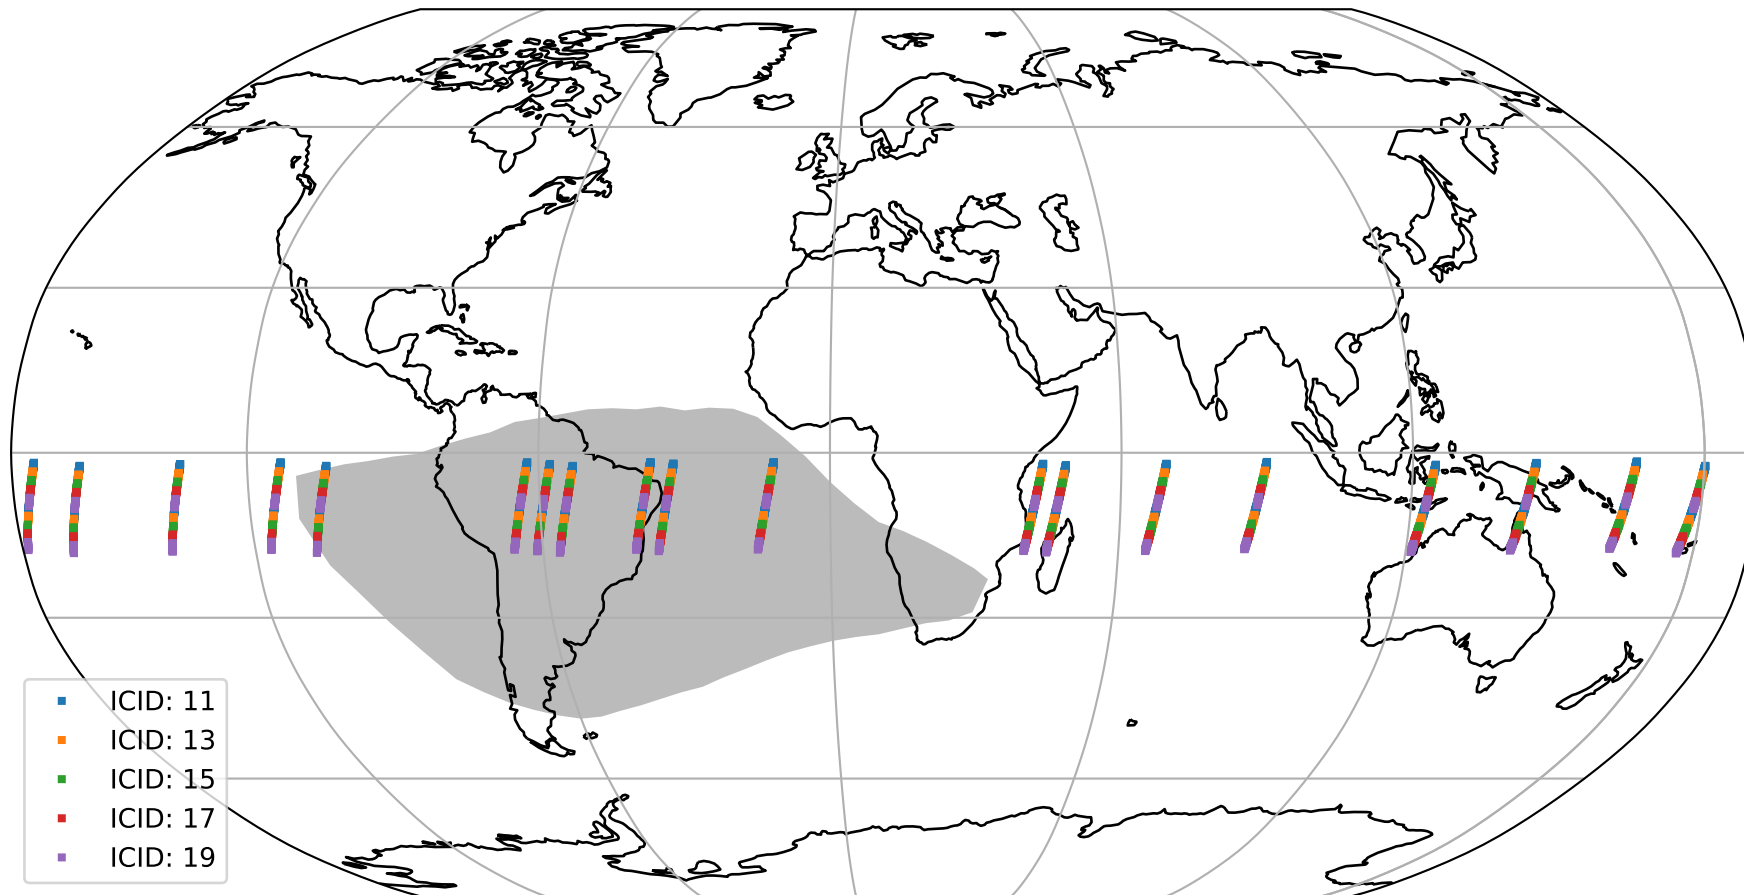

Tropomi SWIR offset (official)

orbits : 19 in [18457, 18502]
coverage : 2021-05-06 / 2021-05-09
median : 0.52596 V
spread : 0.035917 V
created : 2023-08-21T14:57:50

value detector map

Tropomi SWIR offset (official)

orbits : 19 in [18457, 18502]
coverage : 2021-05-06 / 2021-05-09
median : 31.074 μV
spread : 15.455 μV
created : 2023-08-21T14:57:50

Tropomi SWIR offset (official)

orbits : 19 in [18457, 18502]
coverage : 2021-05-06 / 2021-05-09
median : -0.047734 mV
spread : 0.39465 mV
created : 2023-08-21T14:57:51

value compared with SWIR offset CKD

Tropomi SWIR offset (official) ground-tracks of Sentinel-5P

orbits : 19 in [18457, 18502]
coverage : 2021-05-06 / 2021-05-09
created : 2023-08-21T14:57:51

Tropomi SWIR offset (official)

orbits : [2827, 18502]
coverage : 2018-04-30 / 2021-05-09
created : 2023-08-21T14:57:52

trend of detector median & temperatures