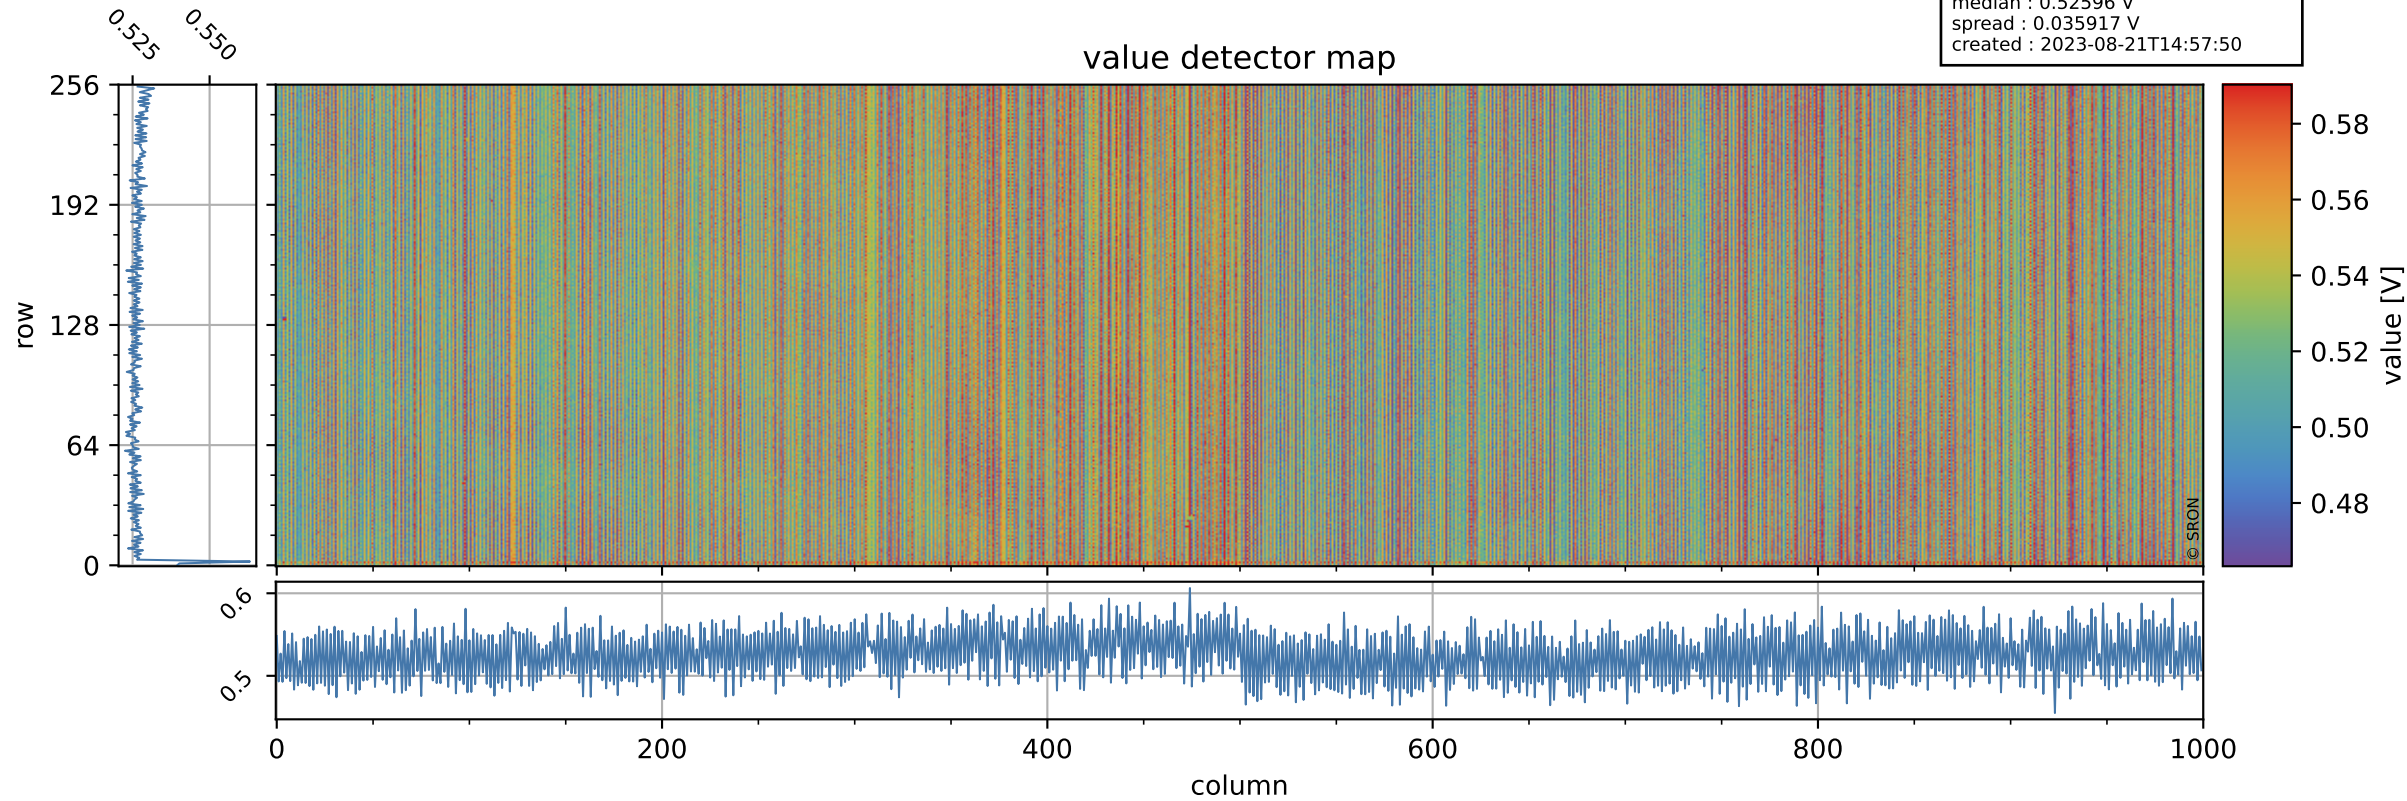

Tropomi SWIR offset (official)

orbits : 19 in [18457, 18502]
coverage : 2021-05-06 / 2021-05-09
median : 0.52596 V
spread : 0.035917 V
created : 2023-08-21T14:57:50

value detector map

Tropomi SWIR offset (official)

orbits : 19 in [18457, 18502]
coverage : 2021-05-06 / 2021-05-09
median : 31.074 μV
spread : 15.455 μV
created : 2023-08-21T14:57:50

Tropomi SWIR offset (official)

orbits : 19 in [18457, 18502]
coverage : 2021-05-06 / 2021-05-09
median : -0.047734 mV
spread : 0.39465 mV
created : 2023-08-21T14:57:51

value compared with SWIR offset CKD

Tropomi SWIR offset (official) ground-tracks of Sentinel-5P

orbits : 19 in [18457, 18502]
coverage : 2021-05-06 / 2021-05-09
created : 2023-08-21T14:57:51

Tropomi SWIR offset (official)

orbits : [2827, 18502]
coverage : 2018-04-30 / 2021-05-09
created : 2023-08-21T14:57:52

trend of detector median & temperatures