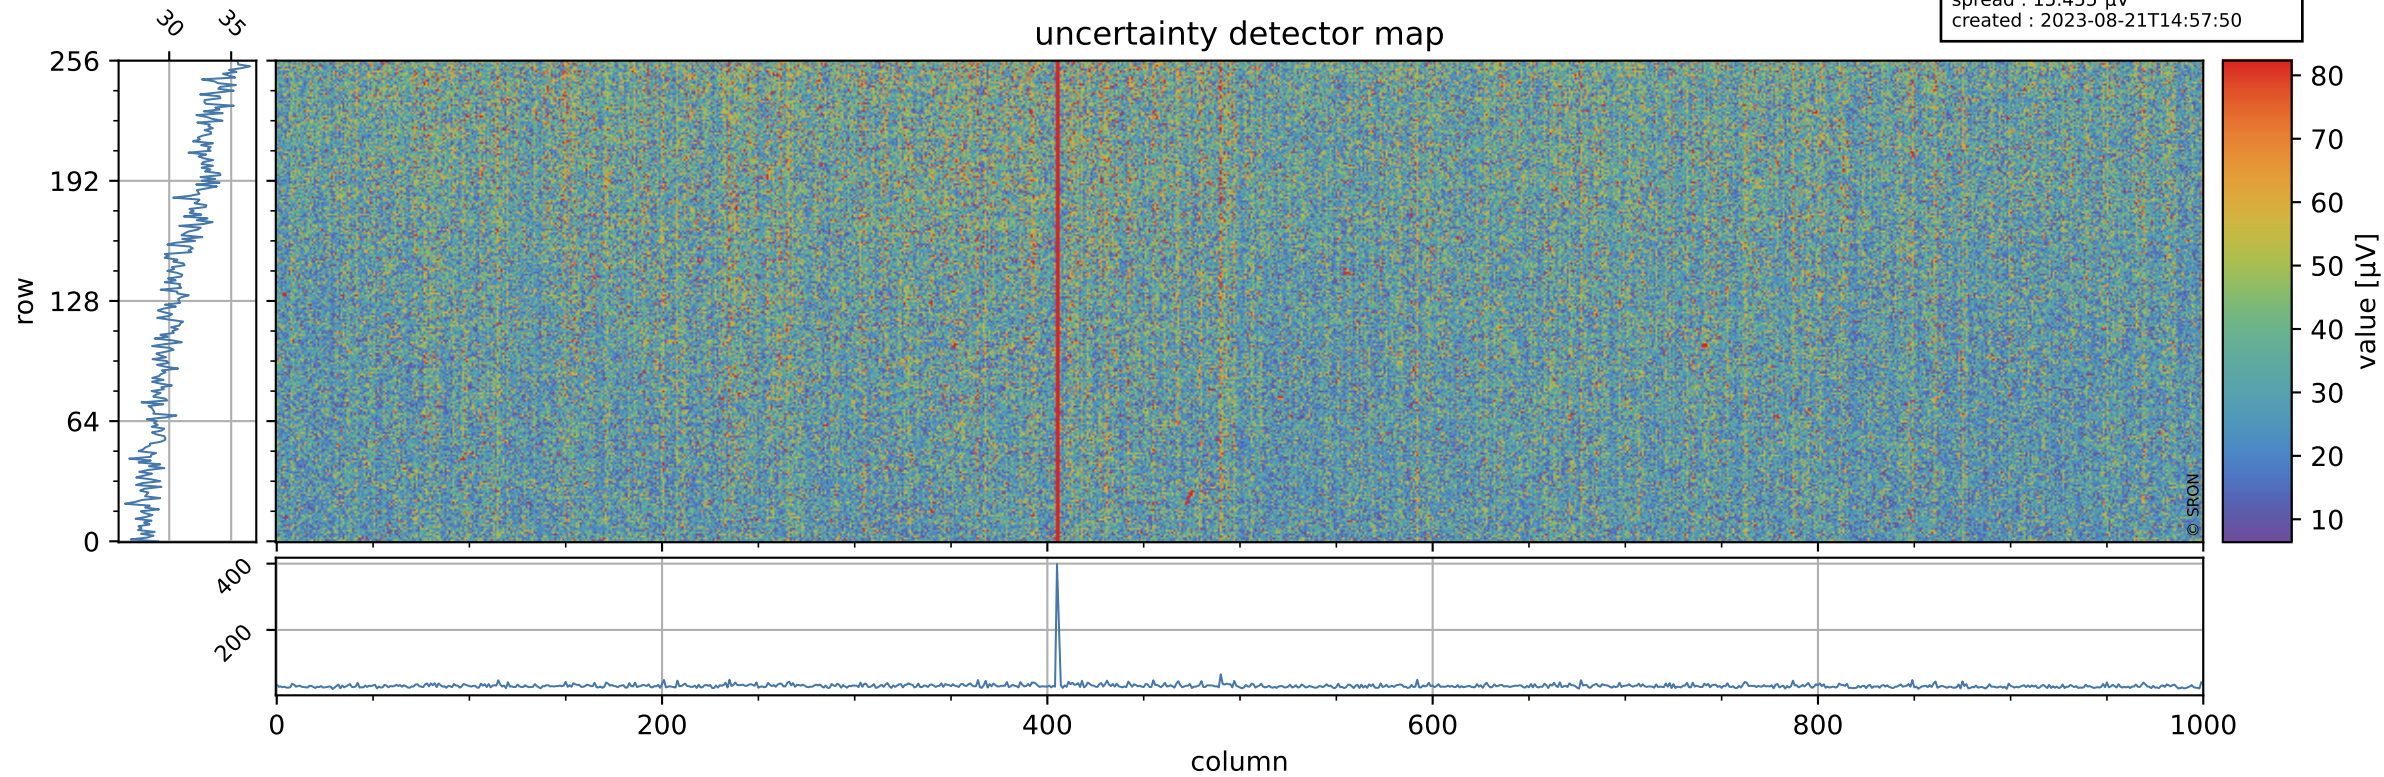

Tropomi SWIR offset (official)

orbits : 19 in [18457, 18502]
coverage : 2021-05-06 / 2021-05-09
median : 0.52596 V
spread : 0.035917 V
created : 2023-08-21T14:57:50

value detector map

Tropomi SWIR offset (official)

orbits : 19 in [18457, 18502]
coverage : 2021-05-06 / 2021-05-09
median : 31.074 μV
spread : 15.455 μV
created : 2023-08-21T14:57:50

Tropomi SWIR offset (official)

orbits : 19 in [18457, 18502]
coverage : 2021-05-06 / 2021-05-09
median : -0.047734 mV
spread : 0.39465 mV
created : 2023-08-21T14:57:51

value compared with SWIR offset CKD

Tropomi SWIR offset (official) ground-tracks of Sentinel-5P

orbits : 19 in [18457, 18502]
coverage : 2021-05-06 / 2021-05-09
created : 2023-08-21T14:57:51

Tropomi SWIR offset (official)

orbits : [2827, 18502]
coverage : 2018-04-30 / 2021-05-09
created : 2023-08-21T14:57:52

trend of detector median & temperatures