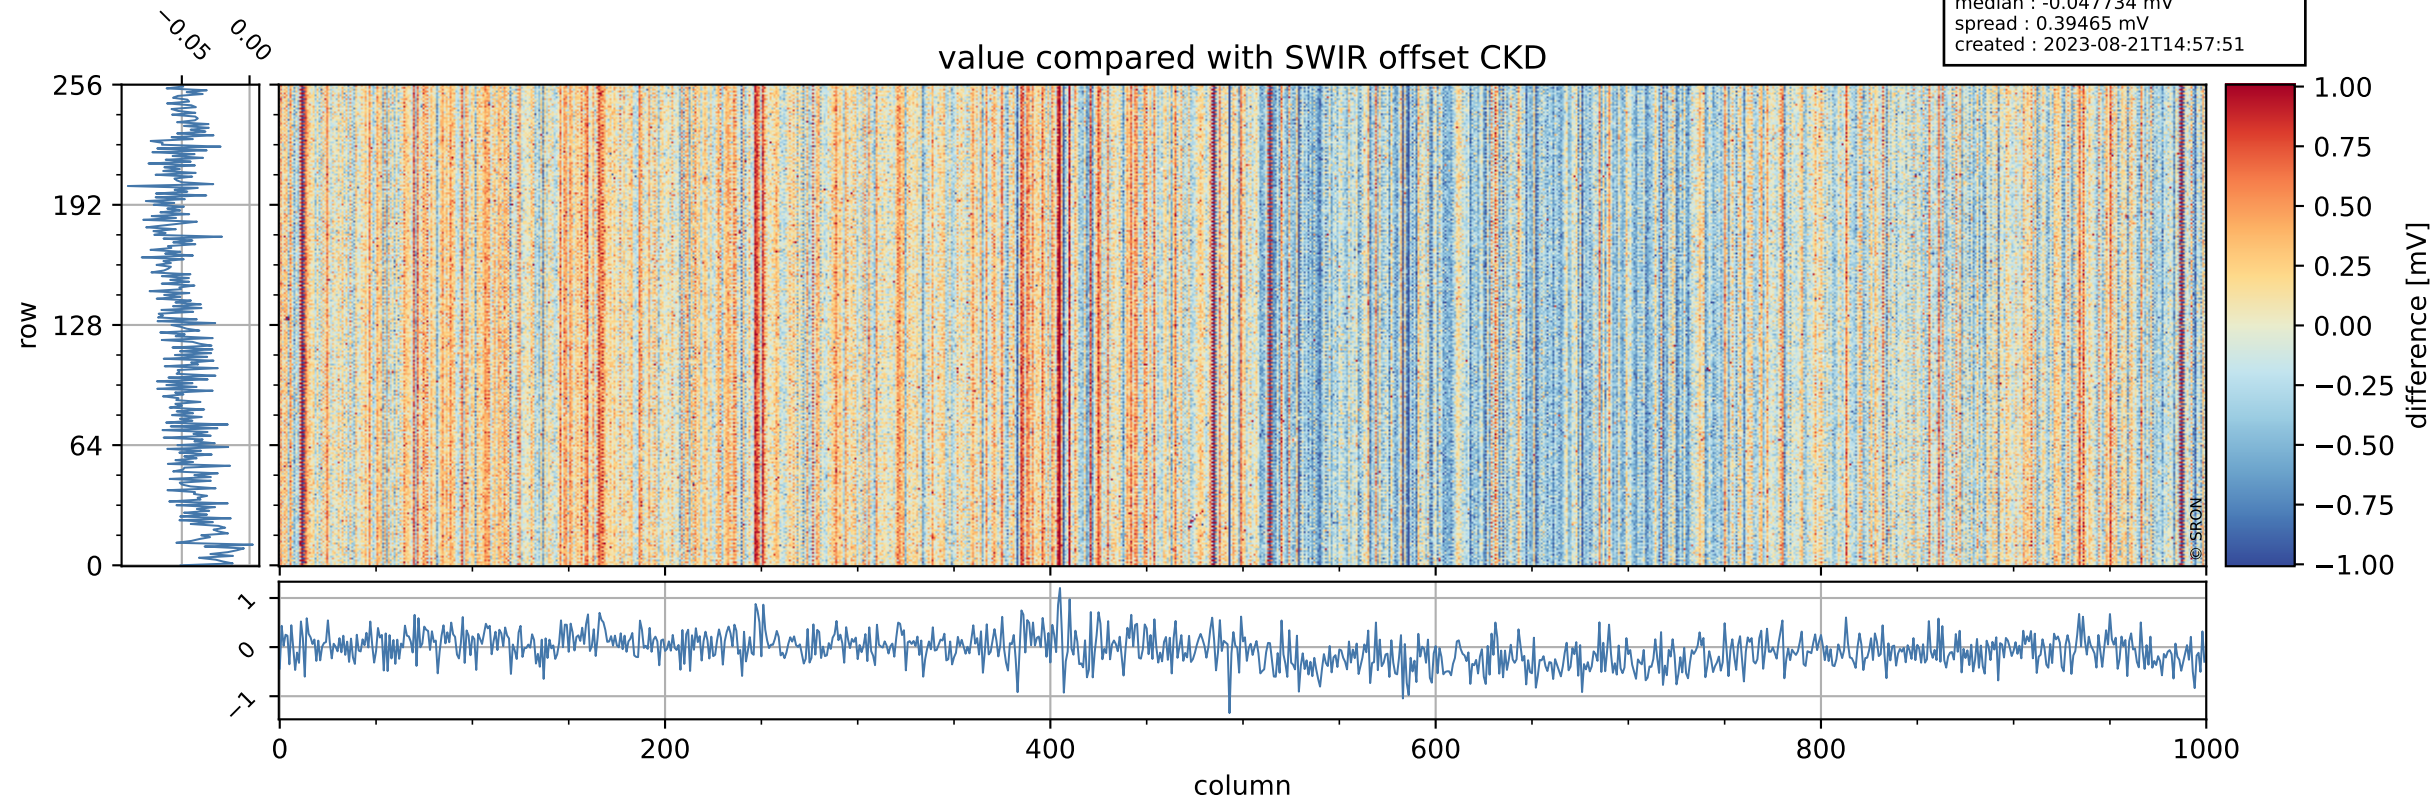

Tropomi SWIR offset (official)

orbits : 19 in [18457, 18502]
coverage : 2021-05-06 / 2021-05-09
median : 0.52596 V
spread : 0.035917 V
created : 2023-08-21T14:57:50

value detector map

Tropomi SWIR offset (official)

orbits : 19 in [18457, 18502]
coverage : 2021-05-06 / 2021-05-09
median : 31.074 μV
spread : 15.455 μV
created : 2023-08-21T14:57:50

Tropomi SWIR offset (official)

orbits : 19 in [18457, 18502]
coverage : 2021-05-06 / 2021-05-09
median : -0.047734 mV
spread : 0.39465 mV
created : 2023-08-21T14:57:51

value compared with SWIR offset CKD

Tropomi SWIR offset (official) ground-tracks of Sentinel-5P

orbits : 19 in [18457, 18502]
coverage : 2021-05-06 / 2021-05-09
created : 2023-08-21T14:57:51

Tropomi SWIR offset (official)

orbits : [2827, 18502]
coverage : 2018-04-30 / 2021-05-09
created : 2023-08-21T14:57:52

trend of detector median & temperatures