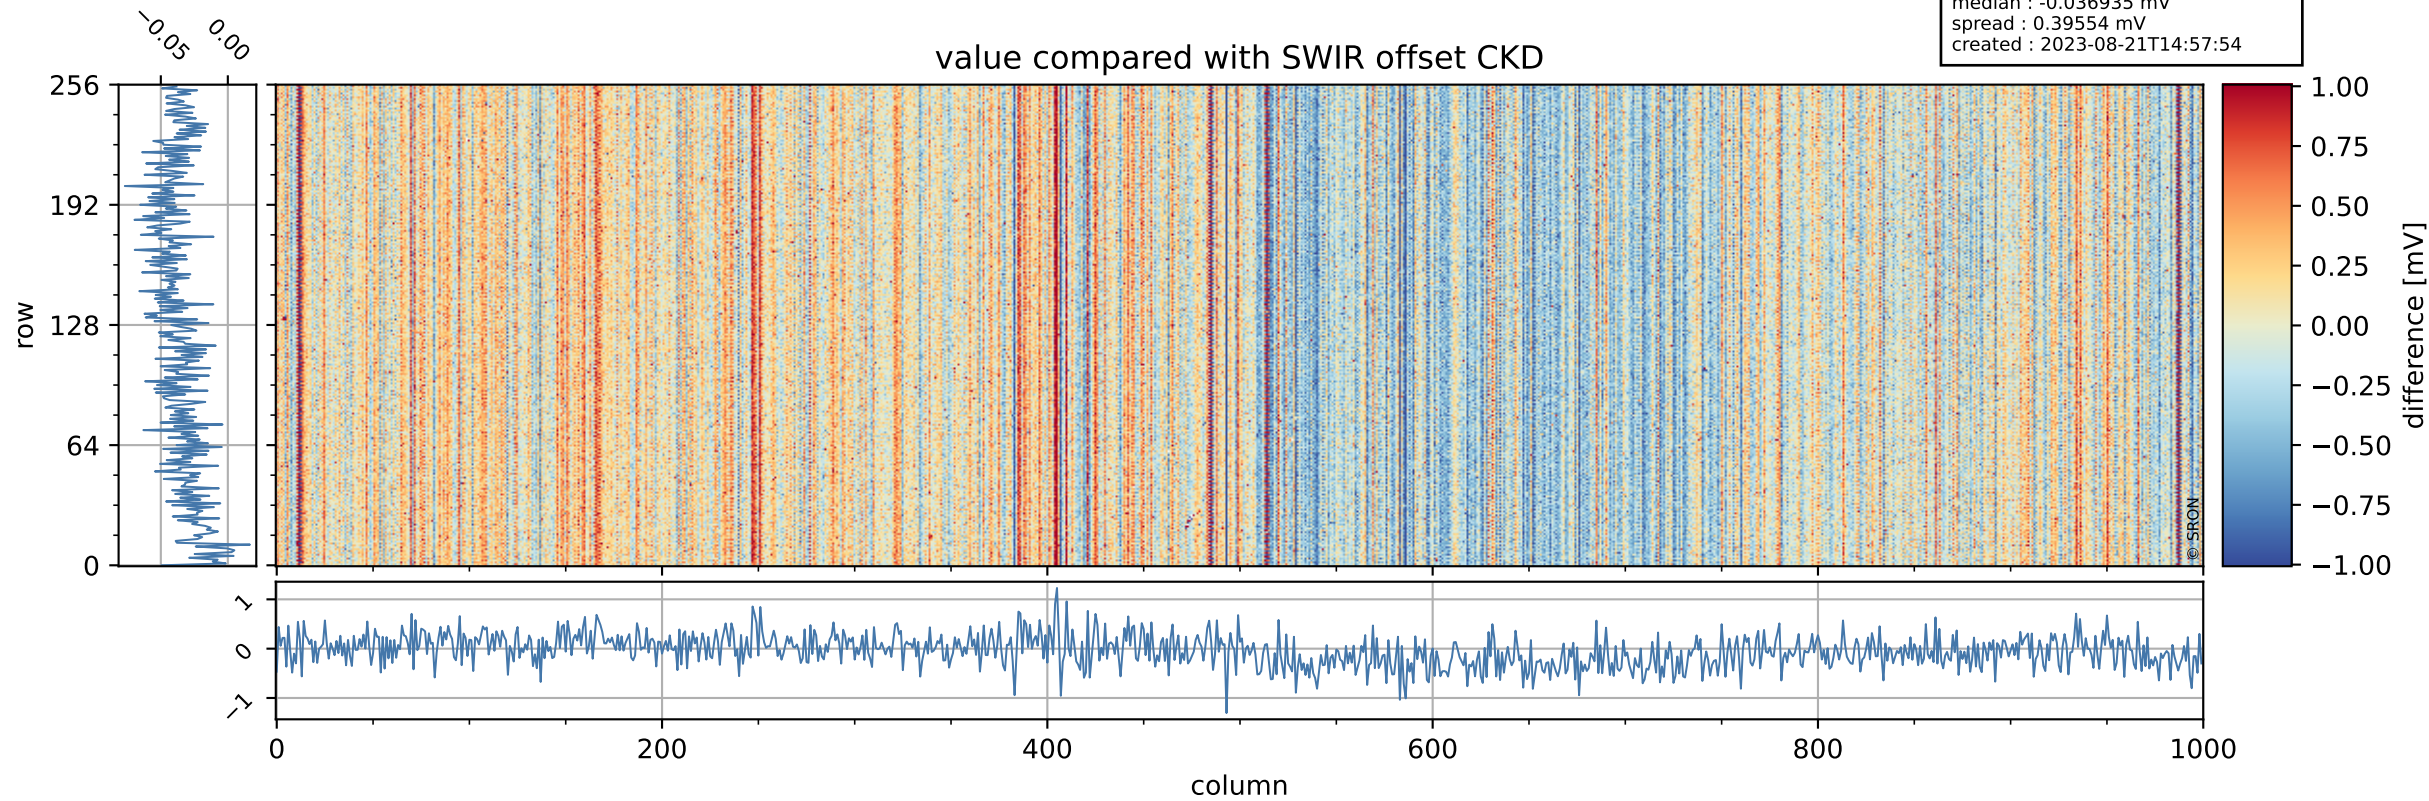

Tropomi SWIR offset (official)

orbits : 19 in [18472, 18517]
coverage : 2021-05-07 / 2021-05-10
median : 0.52598 V
spread : 0.035916 V
created : 2023-08-21T14:57:53

value detector map

Tropomi SWIR offset (official)

orbits : 19 in [18472, 18517]
coverage : 2021-05-07 / 2021-05-10
median : 31.371 μV
spread : 15.562 μV
created : 2023-08-21T14:57:54

Tropomi SWIR offset (official)

orbits : 19 in [18472, 18517]
coverage : 2021-05-07 / 2021-05-10
median : -0.036935 mV
spread : 0.39554 mV
created : 2023-08-21T14:57:54

value compared with SWIR offset CKD

Tropomi SWIR offset (official) ground-tracks of Sentinel-5P

orbits : 19 in [18472, 18517]
coverage : 2021-05-07 / 2021-05-10
created : 2023-08-21T14:57:54

Tropomi SWIR offset (official)

orbits : [2827, 18517]
coverage : 2018-04-30 / 2021-05-10
created : 2023-08-21T14:57:55

trend of detector median & temperatures