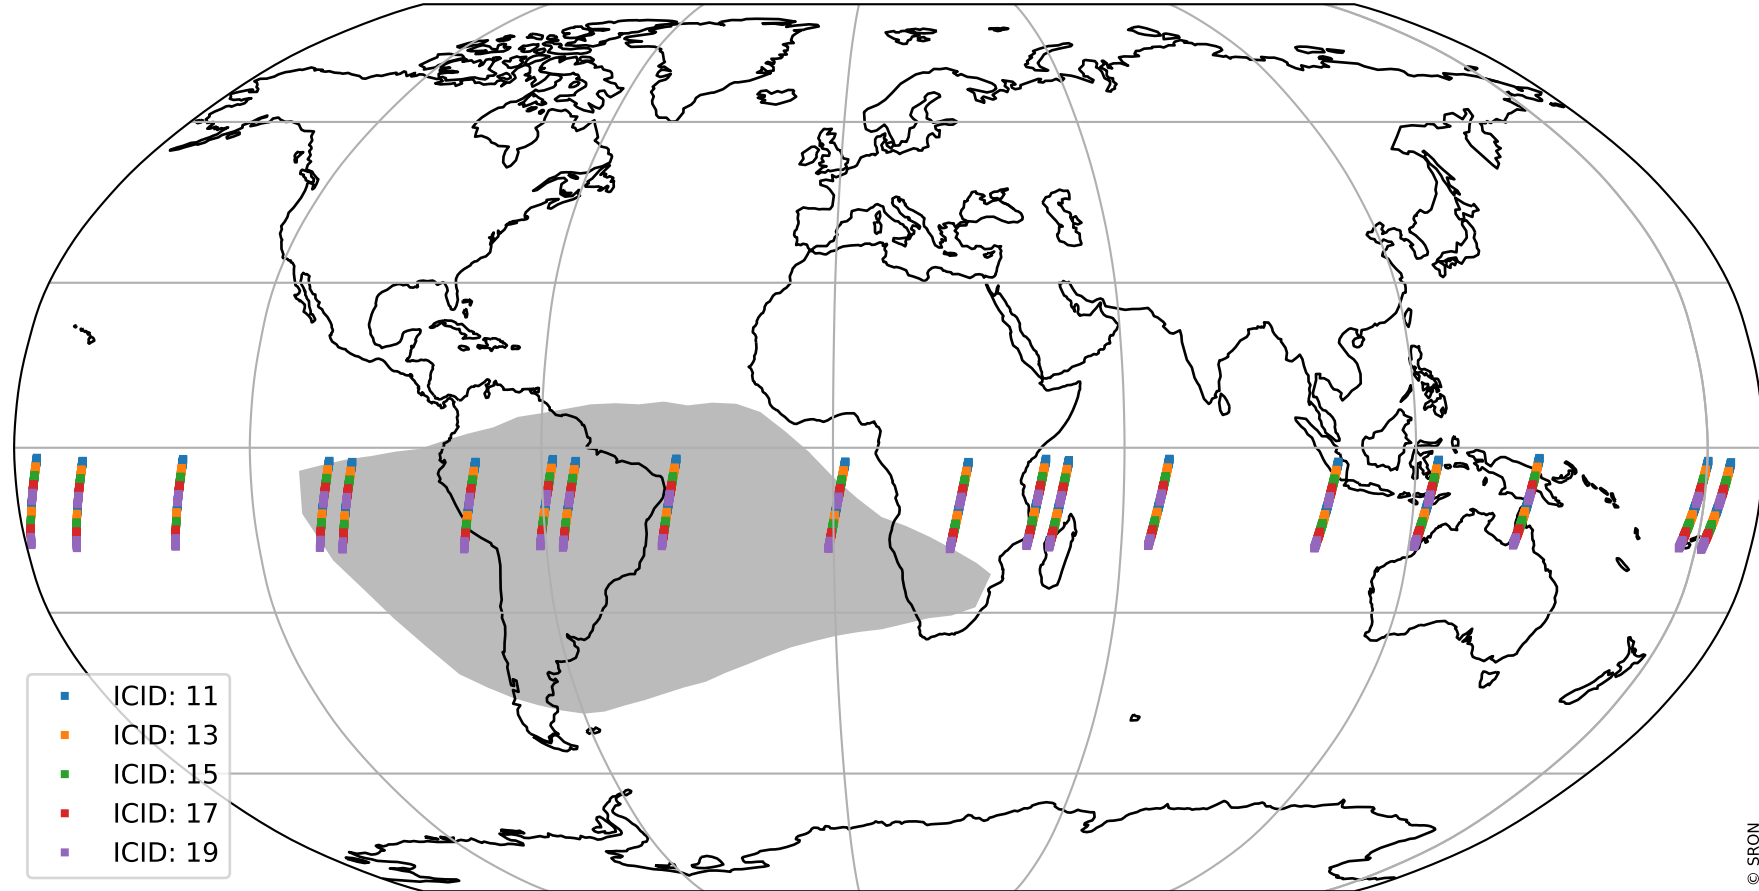

Tropomi SWIR offset (official)

orbits : 19 in [18472, 18517]
coverage : 2021-05-07 / 2021-05-10
median : 0.52598 V
spread : 0.035916 V
created : 2023-08-21T14:57:53

value detector map

Tropomi SWIR offset (official)

orbits : 19 in [18472, 18517]
coverage : 2021-05-07 / 2021-05-10
median : 31.371 μV
spread : 15.562 μV
created : 2023-08-21T14:57:54

Tropomi SWIR offset (official)

orbits : 19 in [18472, 18517]
coverage : 2021-05-07 / 2021-05-10
median : -0.036935 mV
spread : 0.39554 mV
created : 2023-08-21T14:57:54

value compared with SWIR offset CKD

Tropomi SWIR offset (official) ground-tracks of Sentinel-5P

orbits : 19 in [18472, 18517]
coverage : 2021-05-07 / 2021-05-10
created : 2023-08-21T14:57:54

Tropomi SWIR offset (official)

orbits : [2827, 18517]
coverage : 2018-04-30 / 2021-05-10
created : 2023-08-21T14:57:55

trend of detector median & temperatures