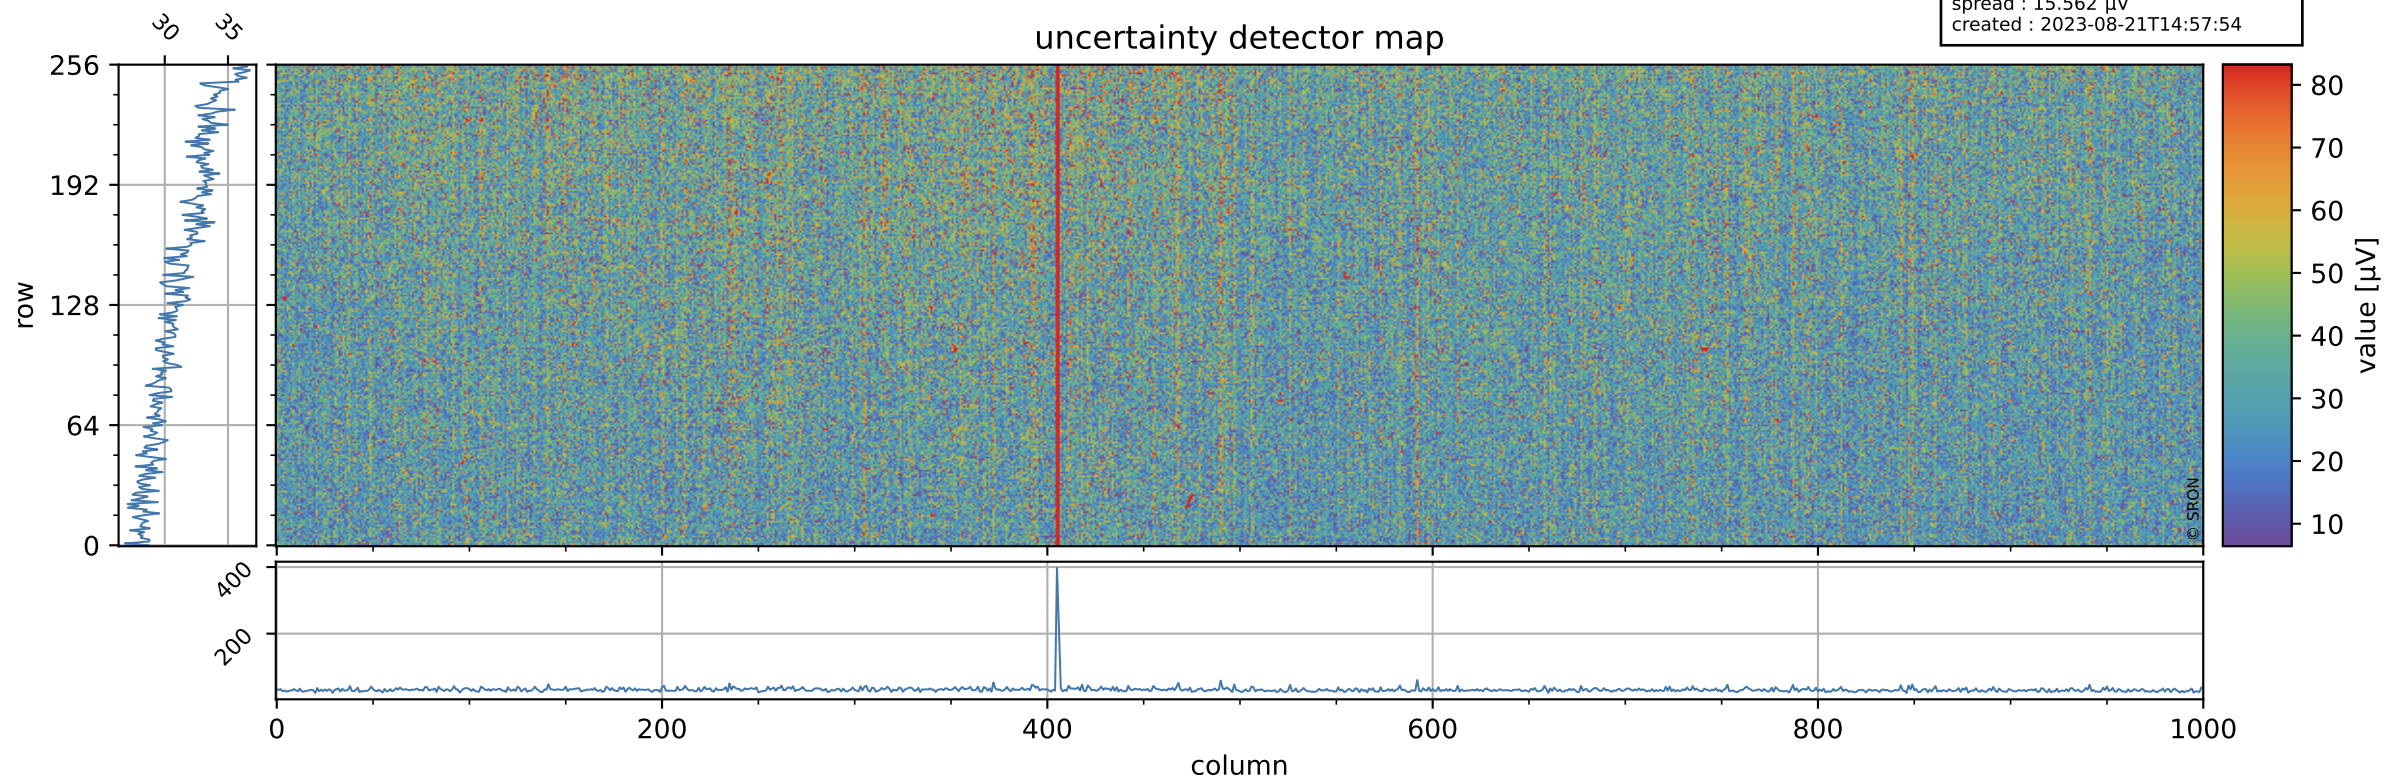

Tropomi SWIR offset (official)

orbits : 19 in [18472, 18517]
coverage : 2021-05-07 / 2021-05-10
median : 0.52598 V
spread : 0.035916 V
created : 2023-08-21T14:57:53

value detector map

Tropomi SWIR offset (official)

orbits : 19 in [18472, 18517]
coverage : 2021-05-07 / 2021-05-10
median : 31.371 μV
spread : 15.562 μV
created : 2023-08-21T14:57:54

Tropomi SWIR offset (official)

orbits : 19 in [18472, 18517]
coverage : 2021-05-07 / 2021-05-10
median : -0.036935 mV
spread : 0.39554 mV
created : 2023-08-21T14:57:54

value compared with SWIR offset CKD

Tropomi SWIR offset (official) ground-tracks of Sentinel-5P

orbits : 19 in [18472, 18517]
coverage : 2021-05-07 / 2021-05-10
created : 2023-08-21T14:57:54

Tropomi SWIR offset (official)

orbits : [2827, 18517]
coverage : 2018-04-30 / 2021-05-10
created : 2023-08-21T14:57:55

trend of detector median & temperatures