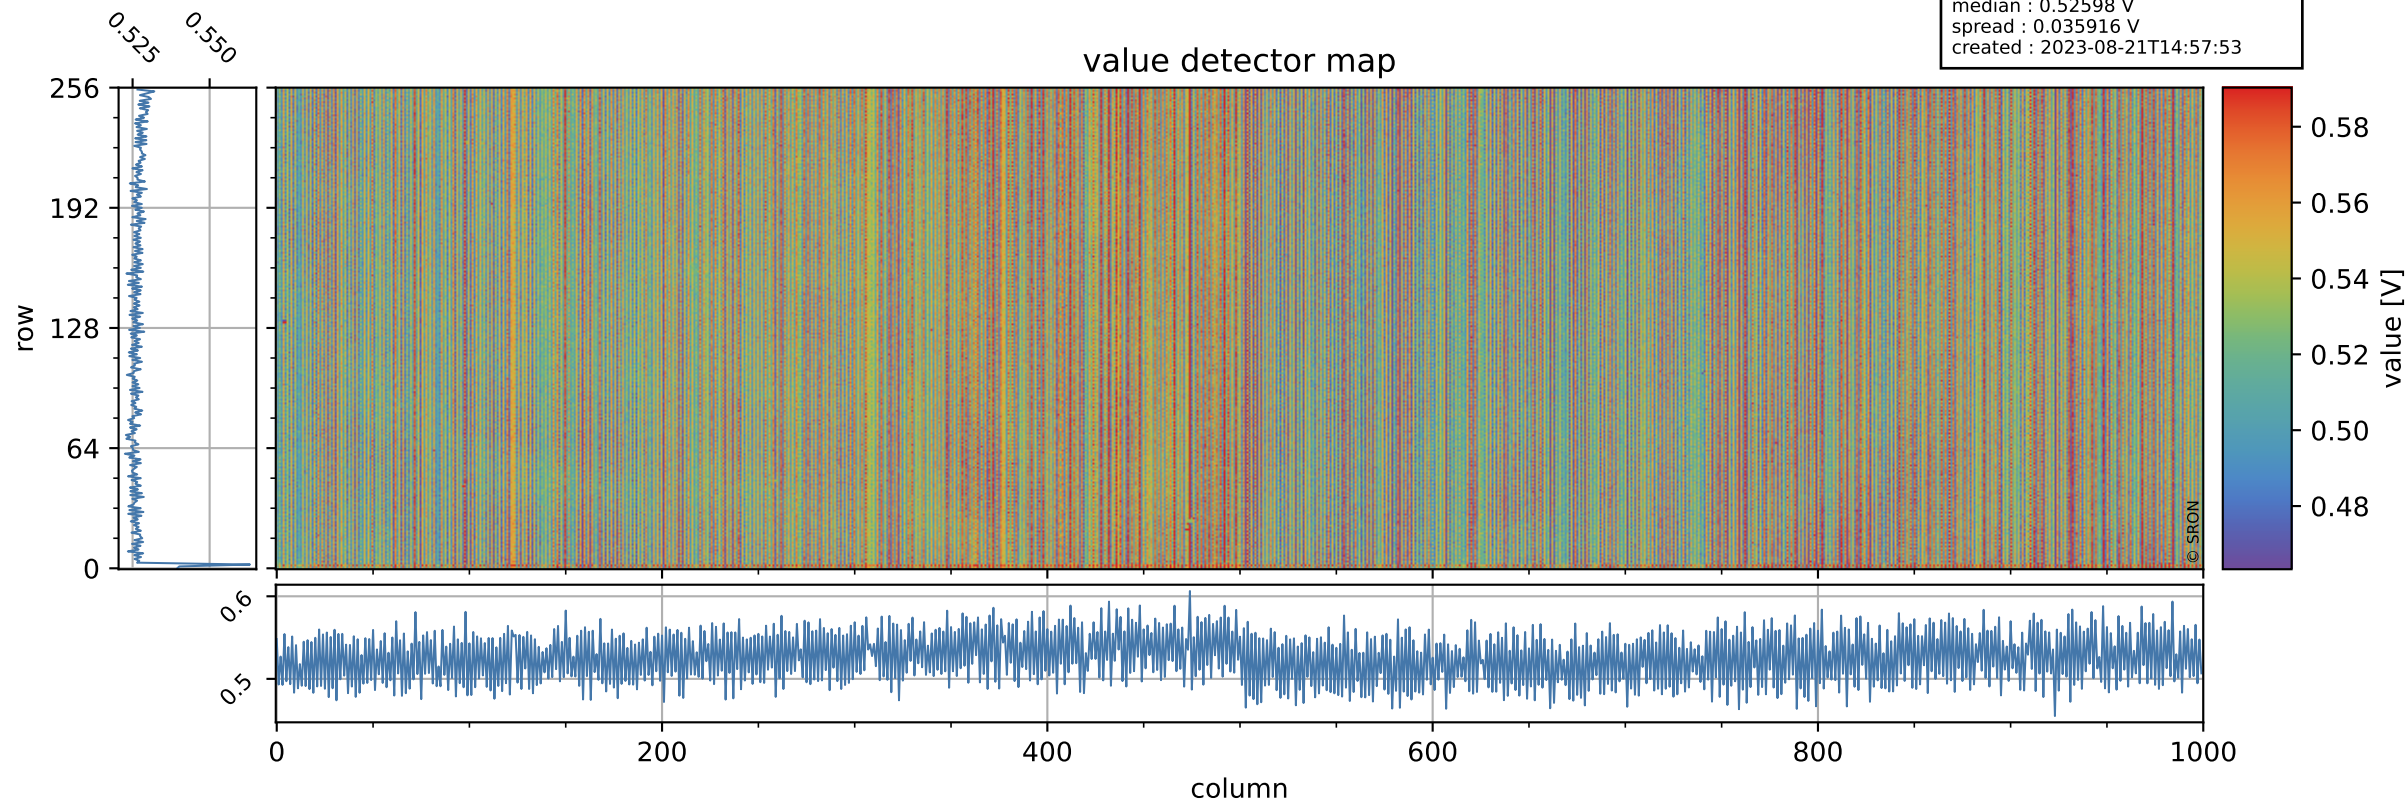

Tropomi SWIR offset (official)

orbits : 19 in [18472, 18517]
coverage : 2021-05-07 / 2021-05-10
median : 0.52598 V
spread : 0.035916 V
created : 2023-08-21T14:57:53

value detector map

Tropomi SWIR offset (official)

orbits : 19 in [18472, 18517]
coverage : 2021-05-07 / 2021-05-10
median : 31.371 μV
spread : 15.562 μV
created : 2023-08-21T14:57:54

Tropomi SWIR offset (official)

orbits : 19 in [18472, 18517]
coverage : 2021-05-07 / 2021-05-10
median : -0.036935 mV
spread : 0.39554 mV
created : 2023-08-21T14:57:54

value compared with SWIR offset CKD

Tropomi SWIR offset (official) ground-tracks of Sentinel-5P

orbits : 19 in [18472, 18517]
coverage : 2021-05-07 / 2021-05-10
created : 2023-08-21T14:57:54

Tropomi SWIR offset (official)

orbits : [2827, 18517]
coverage : 2018-04-30 / 2021-05-10
created : 2023-08-21T14:57:55

trend of detector median & temperatures