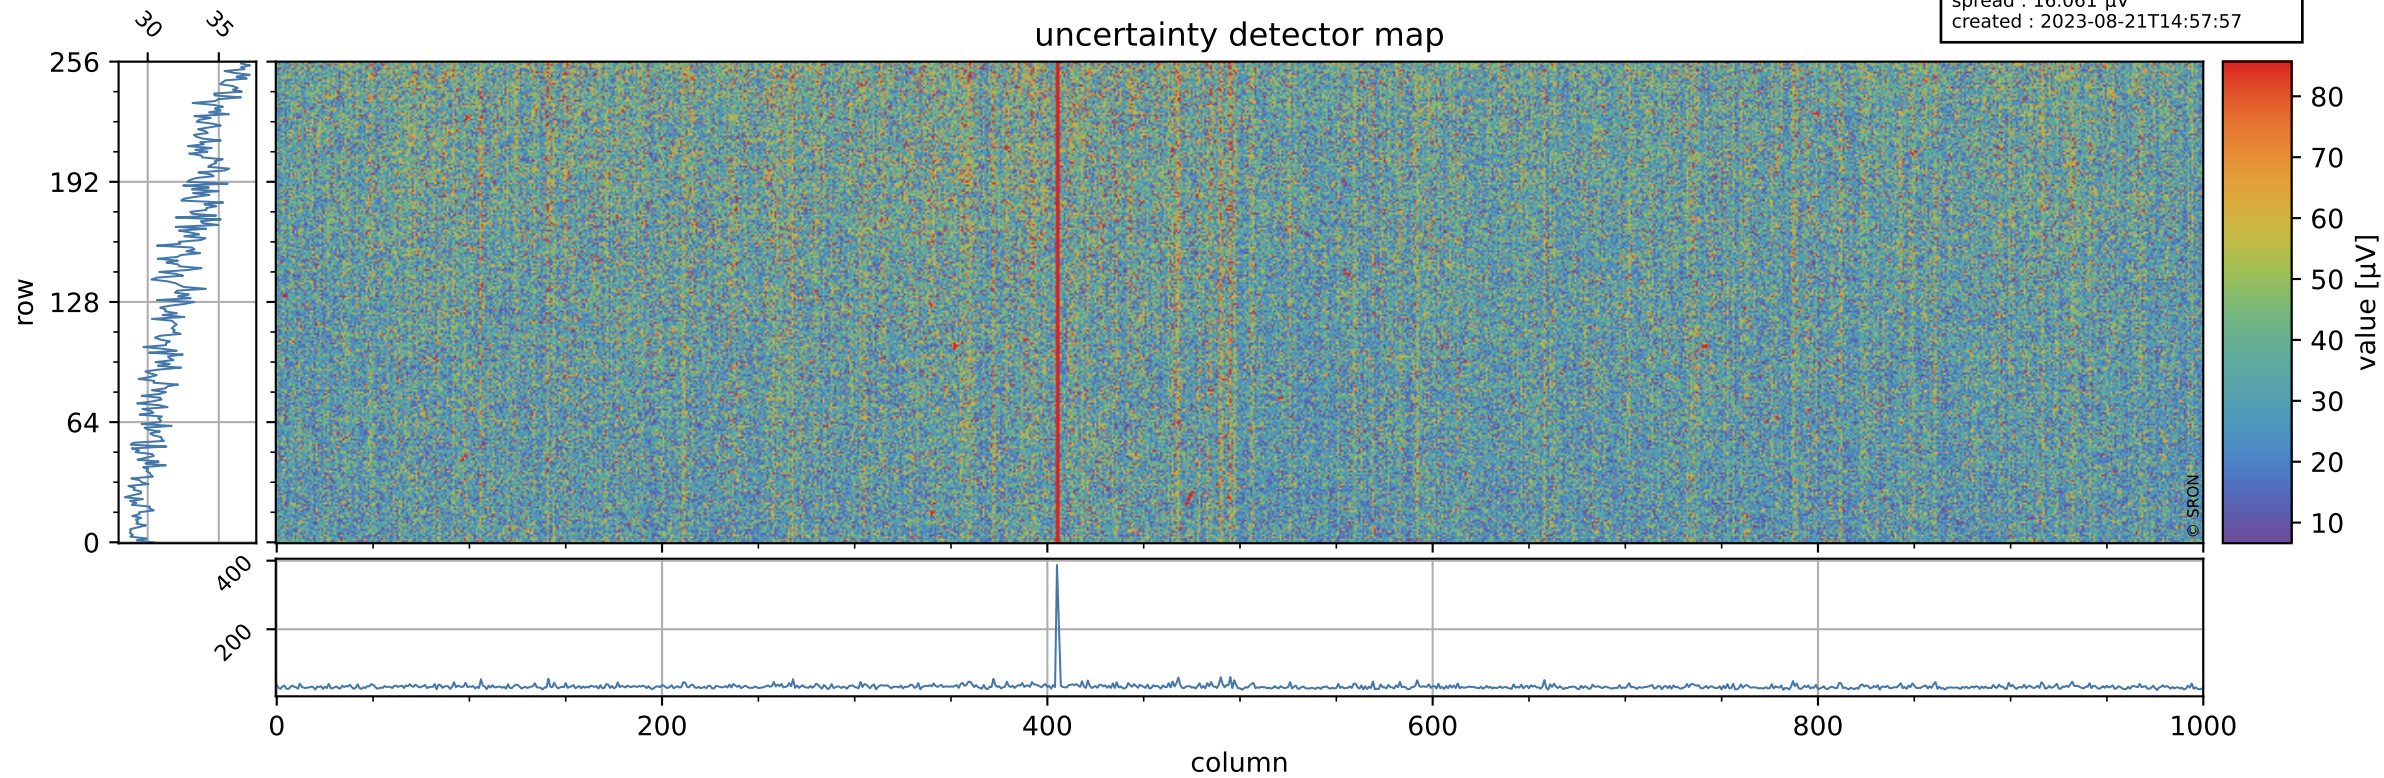

Tropomi SWIR offset (official)

orbits : 18 in [18487, 18532]
coverage : 2021-05-08 / 2021-05-11
median : 0.52598 V
spread : 0.035915 V
created : 2023-08-21T14:57:56

value detector map

Tropomi SWIR offset (official)

orbits : 18 in [18487, 18532]
coverage : 2021-05-08 / 2021-05-11
median : 32.489 μV
spread : 16.061 μV
created : 2023-08-21T14:57:57

Tropomi SWIR offset (official)

orbits : 18 in [18487, 18532]
coverage : 2021-05-08 / 2021-05-11
median : -0.033604 mV
spread : 0.39398 mV
created : 2023-08-21T14:57:57

value compared with SWIR offset CKD

Tropomi SWIR offset (official) ground-tracks of Sentinel-5P

orbits : 18 in [18487, 18532]
coverage : 2021-05-08 / 2021-05-11
created : 2023-08-21T14:57:57

Tropomi SWIR offset (official)

orbits : [2827, 18532]
coverage : 2018-04-30 / 2021-05-11
created : 2023-08-21T14:57:58

trend of detector median & temperatures