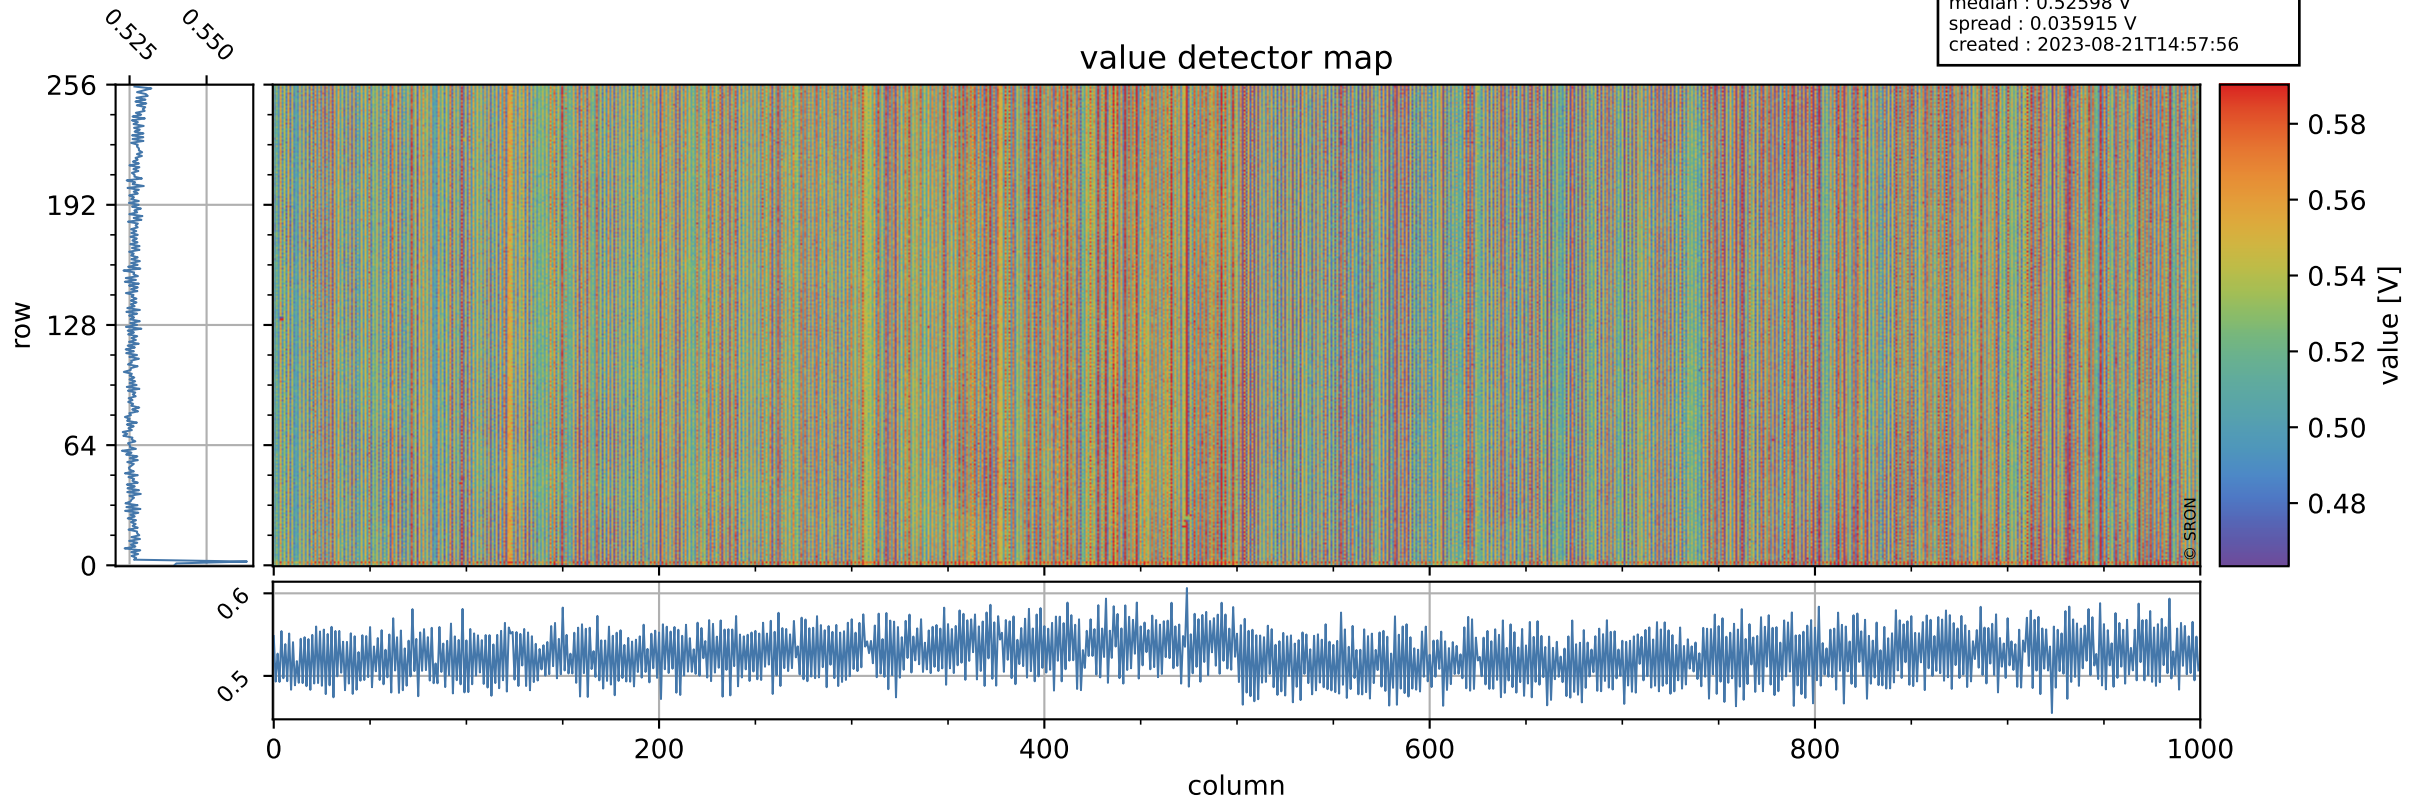

Tropomi SWIR offset (official)

orbits : 18 in [18487, 18532]
coverage : 2021-05-08 / 2021-05-11
median : 0.52598 V
spread : 0.035915 V
created : 2023-08-21T14:57:56

value detector map

Tropomi SWIR offset (official)

orbits : 18 in [18487, 18532]
coverage : 2021-05-08 / 2021-05-11
median : 32.489 μV
spread : 16.061 μV
created : 2023-08-21T14:57:57

Tropomi SWIR offset (official)

orbits : 18 in [18487, 18532]
coverage : 2021-05-08 / 2021-05-11
median : -0.033604 mV
spread : 0.39398 mV
created : 2023-08-21T14:57:57

value compared with SWIR offset CKD

Tropomi SWIR offset (official) ground-tracks of Sentinel-5P

orbits : 18 in [18487, 18532]
coverage : 2021-05-08 / 2021-05-11
created : 2023-08-21T14:57:57

Tropomi SWIR offset (official)

orbits : [2827, 18532]
coverage : 2018-04-30 / 2021-05-11
created : 2023-08-21T14:57:58

trend of detector median & temperatures