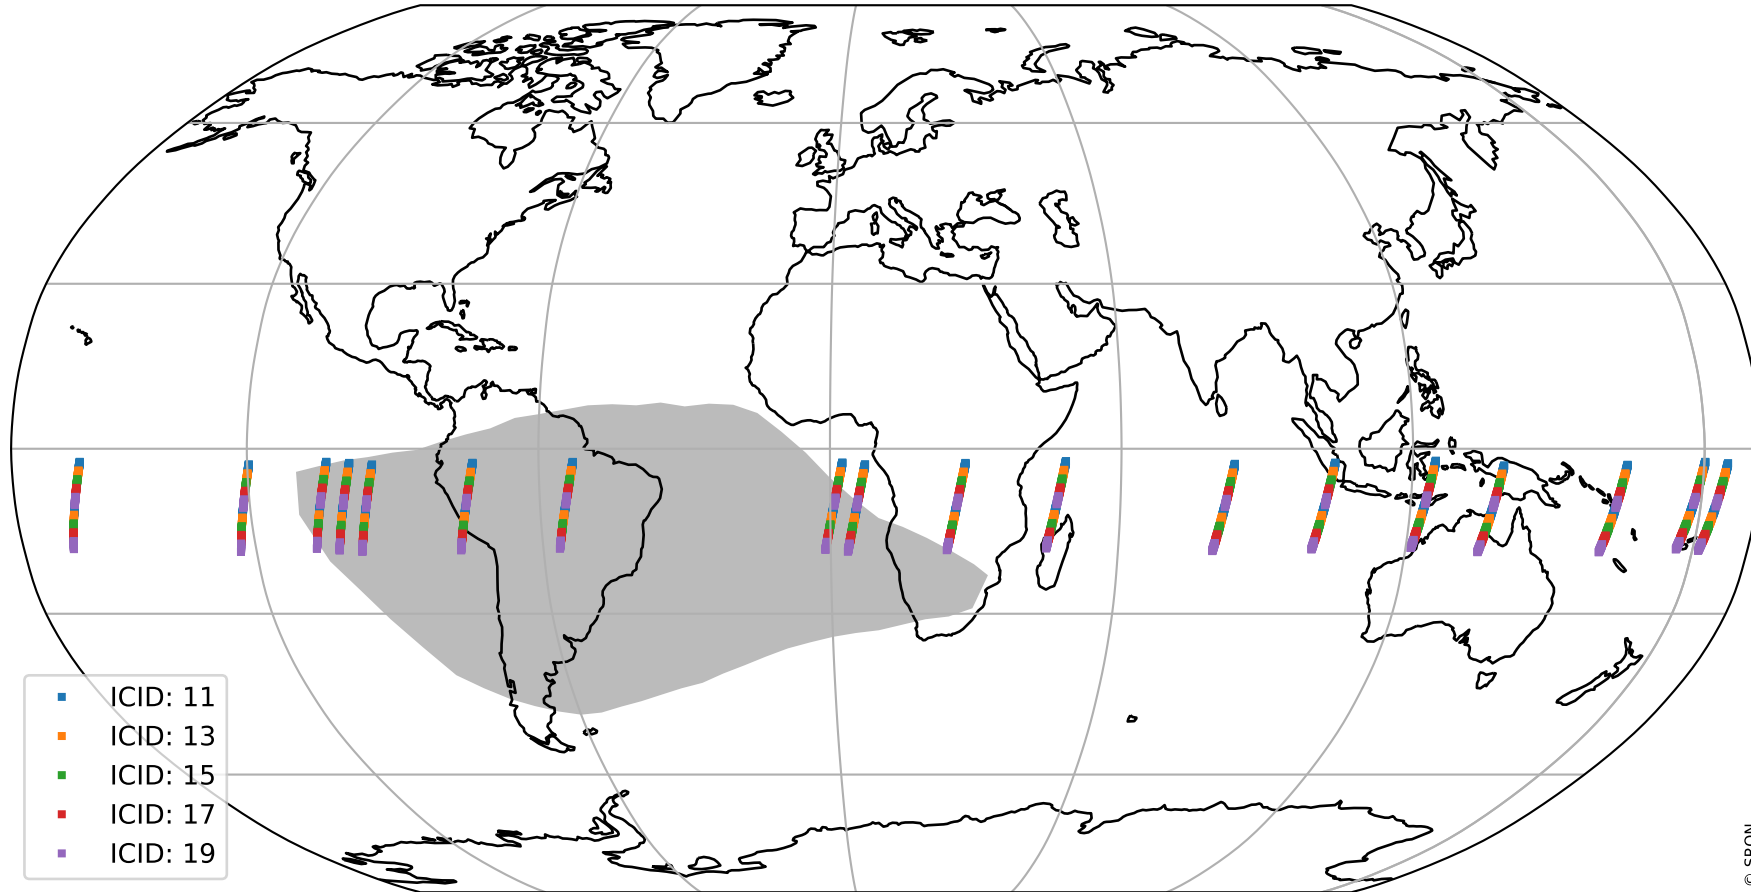

Tropomi SWIR offset (official)

orbits : 18 in [18487, 18532]
coverage : 2021-05-08 / 2021-05-11
median : 0.52598 V
spread : 0.035915 V
created : 2023-08-21T14:57:56

value detector map

Tropomi SWIR offset (official)

orbits : 18 in [18487, 18532]
coverage : 2021-05-08 / 2021-05-11
median : 32.489 μV
spread : 16.061 μV
created : 2023-08-21T14:57:57

Tropomi SWIR offset (official)

orbits : 18 in [18487, 18532]
coverage : 2021-05-08 / 2021-05-11
median : -0.033604 mV
spread : 0.39398 mV
created : 2023-08-21T14:57:57

value compared with SWIR offset CKD

Tropomi SWIR offset (official) ground-tracks of Sentinel-5P

orbits : 18 in [18487, 18532]
coverage : 2021-05-08 / 2021-05-11
created : 2023-08-21T14:57:57

Tropomi SWIR offset (official)

orbits : [2827, 18532]
coverage : 2018-04-30 / 2021-05-11
created : 2023-08-21T14:57:58

trend of detector median & temperatures