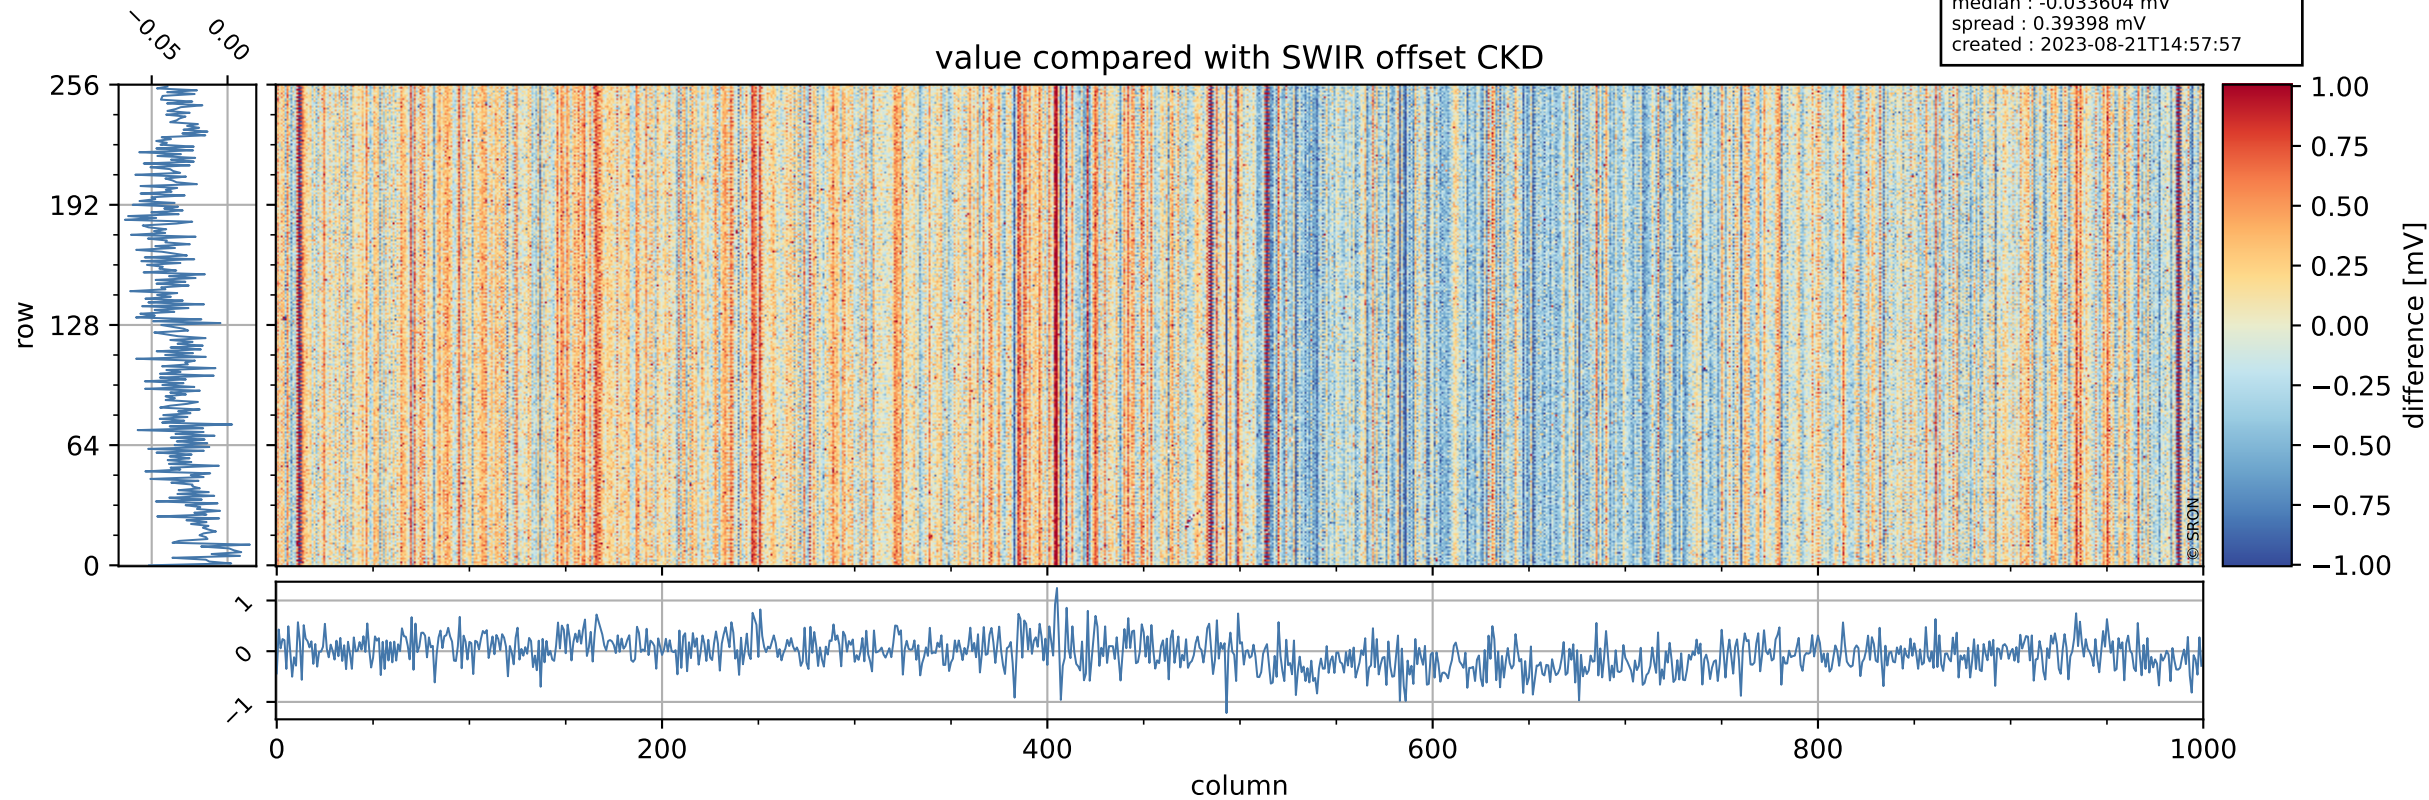

Tropomi SWIR offset (official)

orbits : 18 in [18487, 18532]
coverage : 2021-05-08 / 2021-05-11
median : 0.52598 V
spread : 0.035915 V
created : 2023-08-21T14:57:56

value detector map

Tropomi SWIR offset (official)

orbits : 18 in [18487, 18532]
coverage : 2021-05-08 / 2021-05-11
median : 32.489 μV
spread : 16.061 μV
created : 2023-08-21T14:57:57

Tropomi SWIR offset (official)

orbits : 18 in [18487, 18532]
coverage : 2021-05-08 / 2021-05-11
median : -0.033604 mV
spread : 0.39398 mV
created : 2023-08-21T14:57:57

value compared with SWIR offset CKD

Tropomi SWIR offset (official) ground-tracks of Sentinel-5P

orbits : 18 in [18487, 18532]
coverage : 2021-05-08 / 2021-05-11
created : 2023-08-21T14:57:57

Tropomi SWIR offset (official)

orbits : [2827, 18532]
coverage : 2018-04-30 / 2021-05-11
created : 2023-08-21T14:57:58

trend of detector median & temperatures