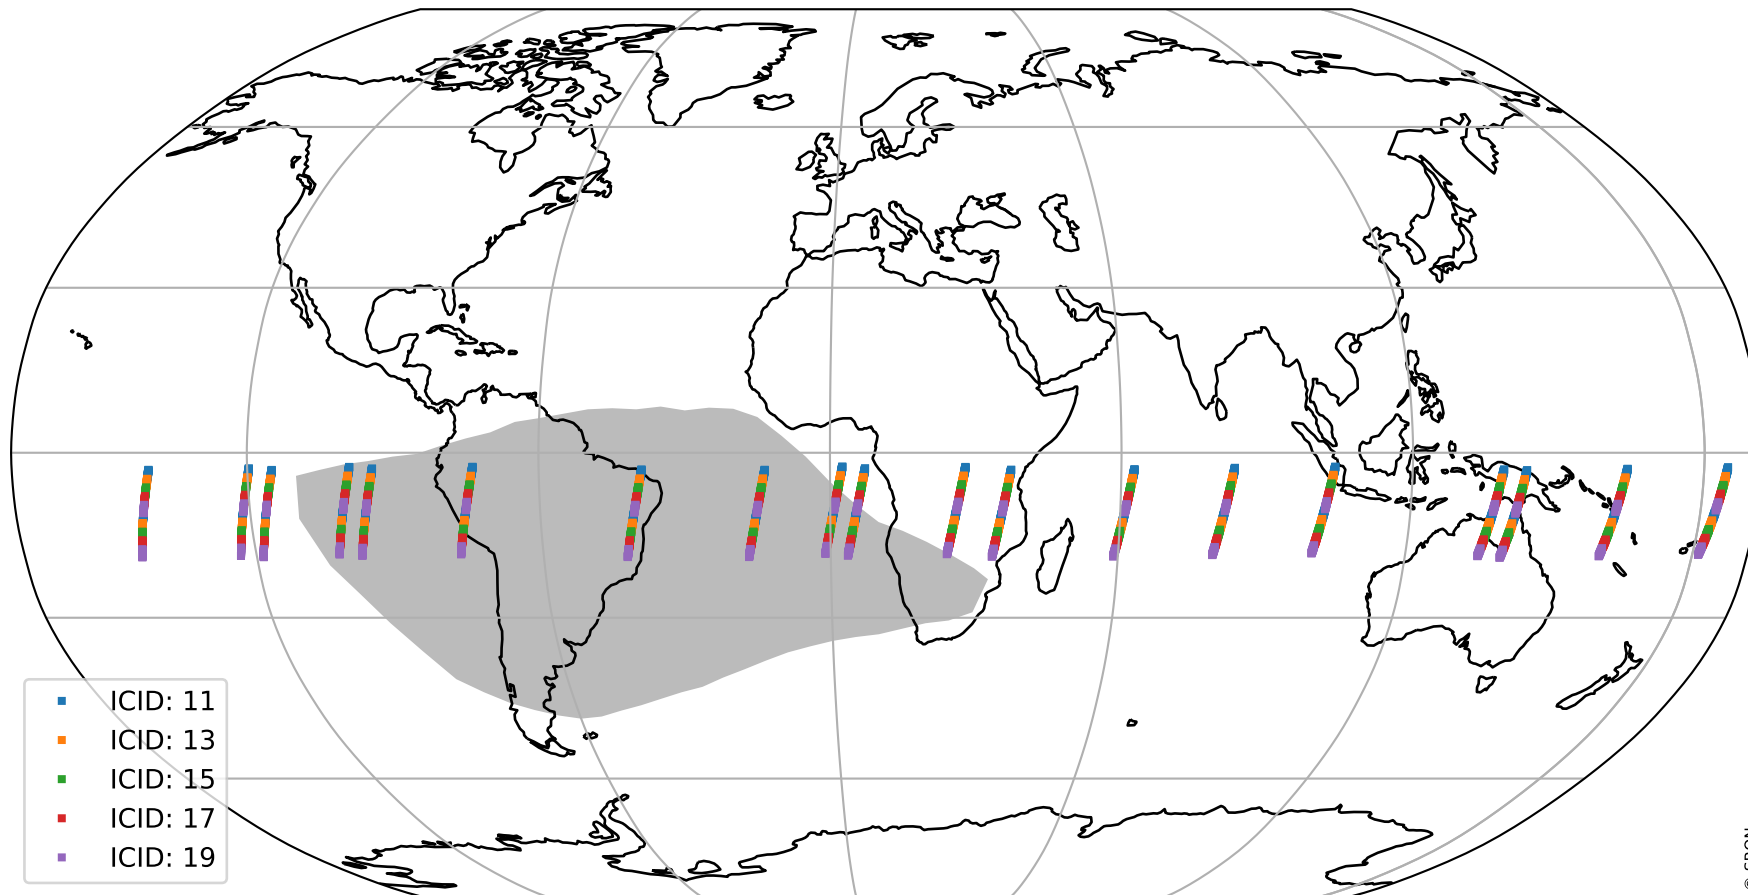

Tropomi SWIR offset (official)

orbits : 19 in [18502, 18547]
coverage : 2021-05-09 / 2021-05-12
median : 0.52597 V
spread : 0.035911 V
created : 2023-08-21T14:57:59

value detector map

Tropomi SWIR offset (official)

orbits : 19 in [18502, 18547]
coverage : 2021-05-09 / 2021-05-12
median : 31.419 μV
spread : 15.507 μV
created : 2023-08-21T14:58:00

Tropomi SWIR offset (official)

orbits : 19 in [18502, 18547]
coverage : 2021-05-09 / 2021-05-12
median : -0.045563 mV
spread : 0.3931 mV
created : 2023-08-21T14:58:00

value compared with SWIR offset CKD

Tropomi SWIR offset (official) ground-tracks of Sentinel-5P

orbits : 19 in [18502, 18547]
coverage : 2021-05-09 / 2021-05-12
created : 2023-08-21T14:58:01

Tropomi SWIR offset (official)

orbits : [2827, 18547]
coverage : 2018-04-30 / 2021-05-12
created : 2023-08-21T14:58:01

trend of detector median & temperatures