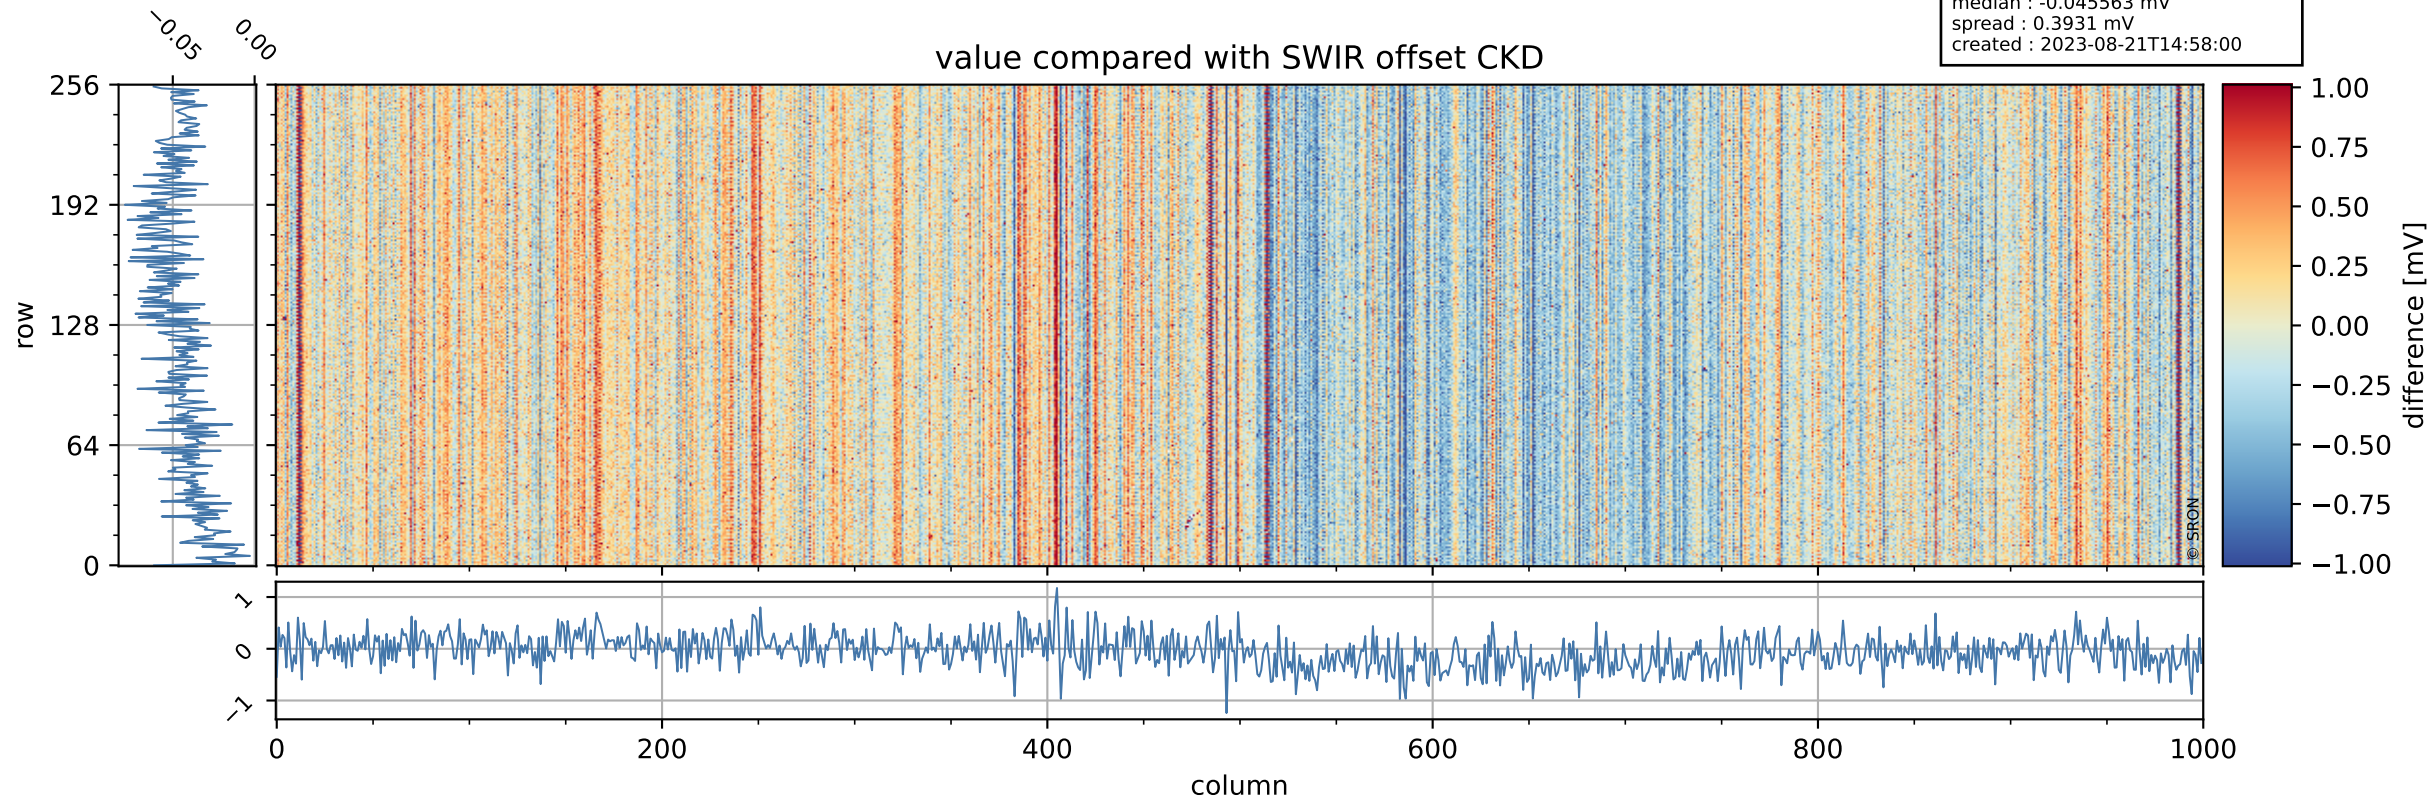

Tropomi SWIR offset (official)

orbits : 19 in [18502, 18547]
coverage : 2021-05-09 / 2021-05-12
median : 0.52597 V
spread : 0.035911 V
created : 2023-08-21T14:57:59

value detector map

Tropomi SWIR offset (official)

orbits : 19 in [18502, 18547]
coverage : 2021-05-09 / 2021-05-12
median : 31.419 μV
spread : 15.507 μV
created : 2023-08-21T14:58:00

Tropomi SWIR offset (official)

orbits : 19 in [18502, 18547]
coverage : 2021-05-09 / 2021-05-12
median : -0.045563 mV
spread : 0.3931 mV
created : 2023-08-21T14:58:00

value compared with SWIR offset CKD

Tropomi SWIR offset (official) ground-tracks of Sentinel-5P

orbits : 19 in [18502, 18547]
coverage : 2021-05-09 / 2021-05-12
created : 2023-08-21T14:58:01

Tropomi SWIR offset (official)

orbits : [2827, 18547]
coverage : 2018-04-30 / 2021-05-12
created : 2023-08-21T14:58:01

trend of detector median & temperatures