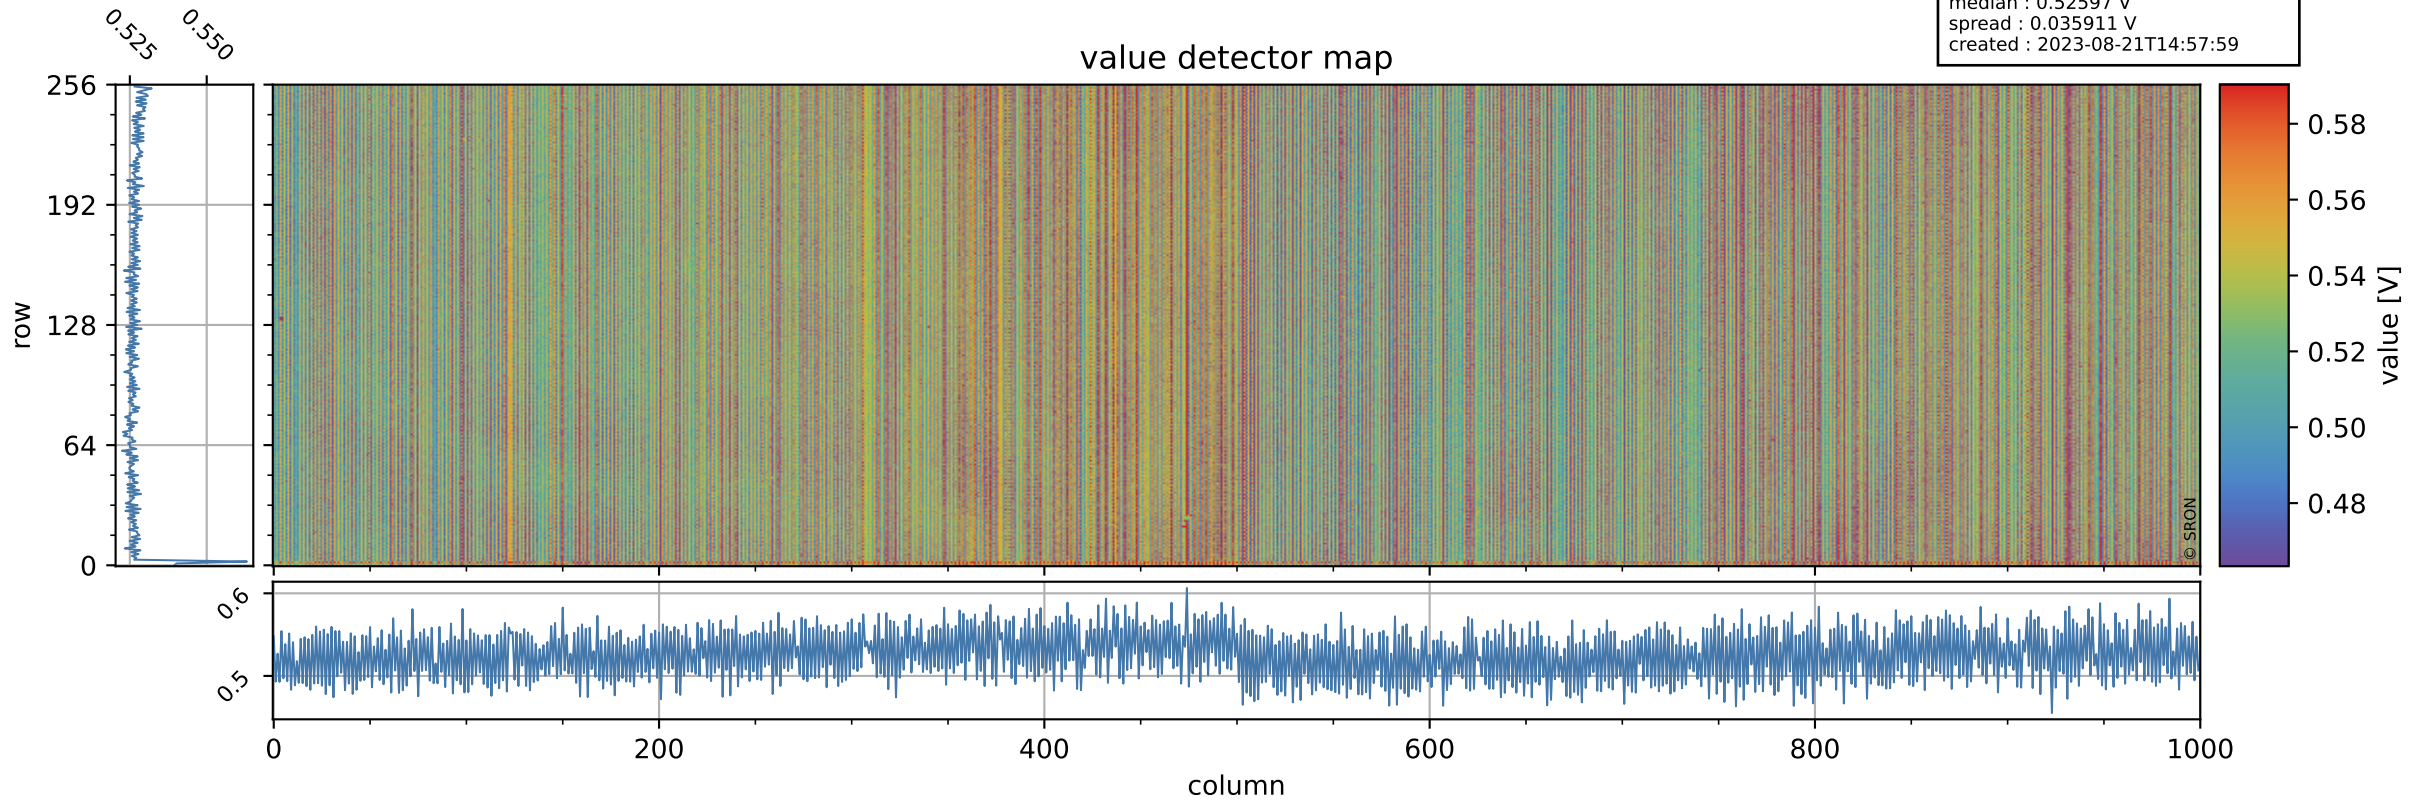

Tropomi SWIR offset (official)

orbits : 19 in [18502, 18547]
coverage : 2021-05-09 / 2021-05-12
median : 0.52597 V
spread : 0.035911 V
created : 2023-08-21T14:57:59

value detector map

Tropomi SWIR offset (official)

orbits : 19 in [18502, 18547]
coverage : 2021-05-09 / 2021-05-12
median : 31.419 μV
spread : 15.507 μV
created : 2023-08-21T14:58:00

Tropomi SWIR offset (official)

orbits : 19 in [18502, 18547]
coverage : 2021-05-09 / 2021-05-12
median : -0.045563 mV
spread : 0.3931 mV
created : 2023-08-21T14:58:00

value compared with SWIR offset CKD

Tropomi SWIR offset (official) ground-tracks of Sentinel-5P

orbits : 19 in [18502, 18547]
coverage : 2021-05-09 / 2021-05-12
created : 2023-08-21T14:58:01

Tropomi SWIR offset (official)

orbits : [2827, 18547]
coverage : 2018-04-30 / 2021-05-12
created : 2023-08-21T14:58:01

trend of detector median & temperatures