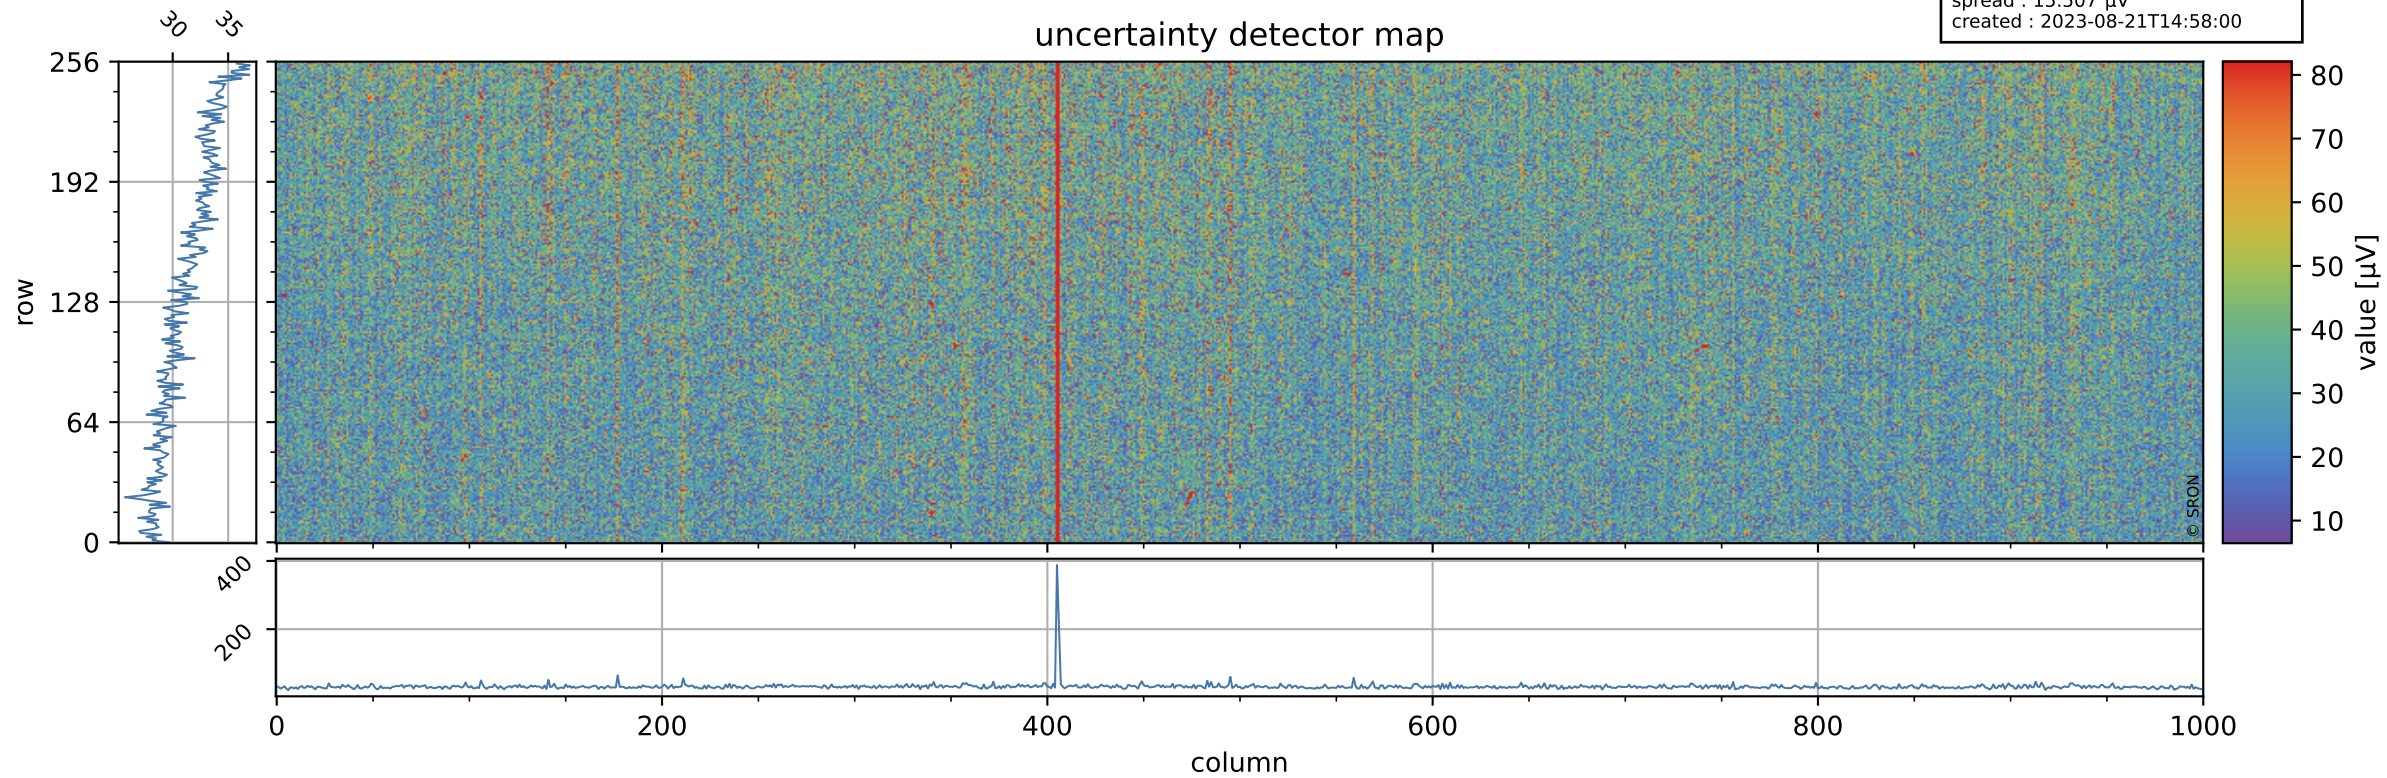

Tropomi SWIR offset (official)

orbits : 19 in [18502, 18547]
coverage : 2021-05-09 / 2021-05-12
median : 0.52597 V
spread : 0.035911 V
created : 2023-08-21T14:57:59

value detector map

Tropomi SWIR offset (official)

orbits : 19 in [18502, 18547]
coverage : 2021-05-09 / 2021-05-12
median : 31.419 μV
spread : 15.507 μV
created : 2023-08-21T14:58:00

Tropomi SWIR offset (official)

orbits : 19 in [18502, 18547]
coverage : 2021-05-09 / 2021-05-12
median : -0.045563 mV
spread : 0.3931 mV
created : 2023-08-21T14:58:00

value compared with SWIR offset CKD

Tropomi SWIR offset (official) ground-tracks of Sentinel-5P

orbits : 19 in [18502, 18547]
coverage : 2021-05-09 / 2021-05-12
created : 2023-08-21T14:58:01

Tropomi SWIR offset (official)

orbits : [2827, 18547]
coverage : 2018-04-30 / 2021-05-12
created : 2023-08-21T14:58:01

trend of detector median & temperatures