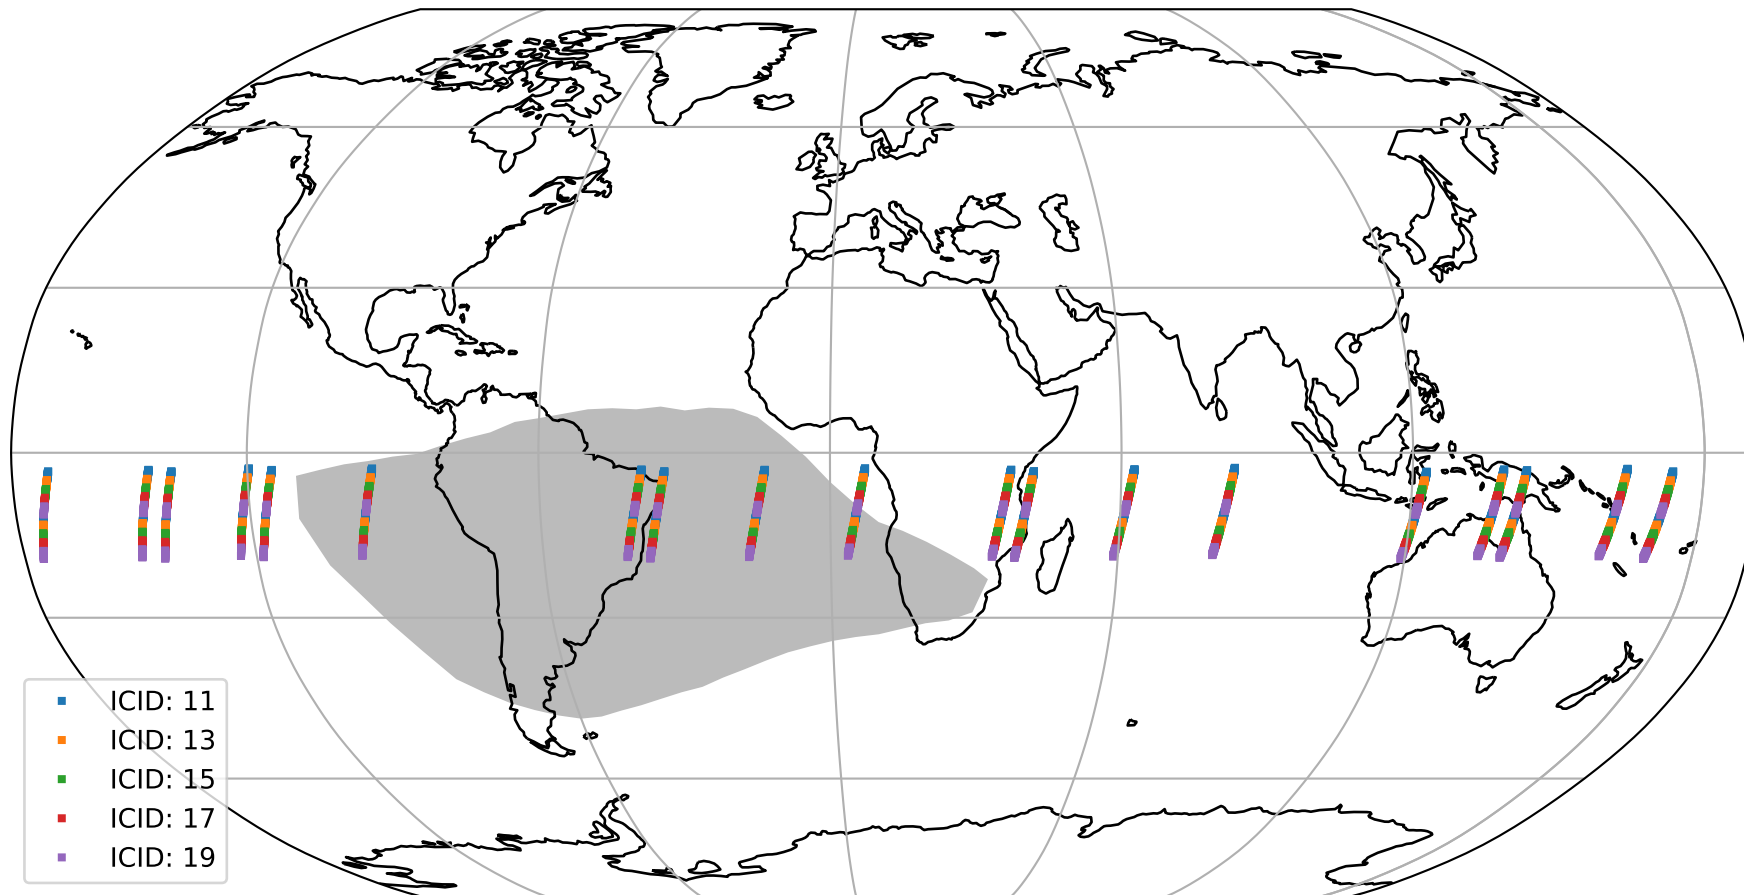

Tropomi SWIR offset (official)

orbits : 19 in [18517, 18562]
coverage : 2021-05-10 / 2021-05-13
median : 0.52595 V
spread : 0.035912 V
created : 2023-08-21T14:58:02

value detector map

Tropomi SWIR offset (official)

orbits : 19 in [18517, 18562]
coverage : 2021-05-10 / 2021-05-13
median : 30.328 μV
spread : 15.13 μV
created : 2023-08-21T14:58:03

Tropomi SWIR offset (official)

orbits : 19 in [18517, 18562]
coverage : 2021-05-10 / 2021-05-13
median : -0.06384 mV
spread : 0.3916 mV
created : 2023-08-21T14:58:03

value compared with SWIR offset CKD

Tropomi SWIR offset (official) ground-tracks of Sentinel-5P

orbits : 19 in [18517, 18562]
coverage : 2021-05-10 / 2021-05-13
created : 2023-08-21T14:58:04

Tropomi SWIR offset (official)

orbits : [2827, 18562]
coverage : 2018-04-30 / 2021-05-13
created : 2023-08-21T14:58:04

trend of detector median & temperatures