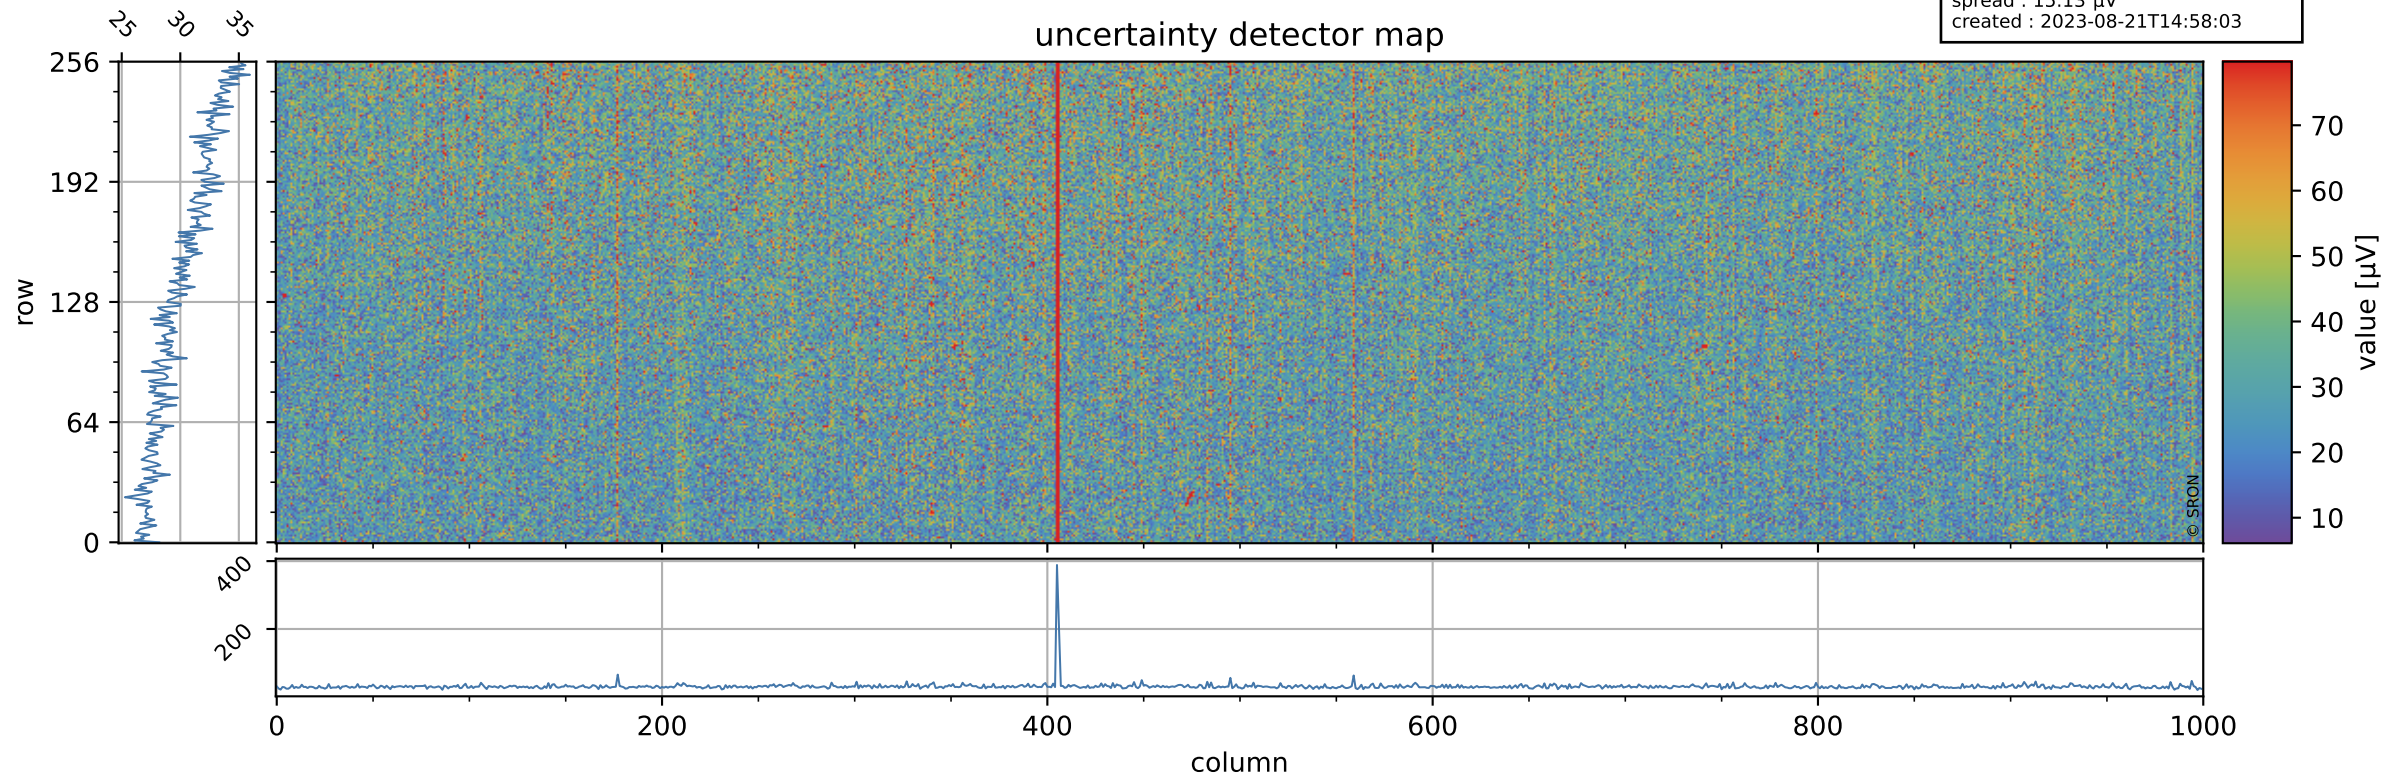

Tropomi SWIR offset (official)

orbits : 19 in [18517, 18562]
coverage : 2021-05-10 / 2021-05-13
median : 0.52595 V
spread : 0.035912 V
created : 2023-08-21T14:58:02

value detector map

Tropomi SWIR offset (official)

orbits : 19 in [18517, 18562]
coverage : 2021-05-10 / 2021-05-13
median : 30.328 μV
spread : 15.13 μV
created : 2023-08-21T14:58:03

Tropomi SWIR offset (official)

orbits : 19 in [18517, 18562]
coverage : 2021-05-10 / 2021-05-13
median : -0.06384 mV
spread : 0.3916 mV
created : 2023-08-21T14:58:03

value compared with SWIR offset CKD

Tropomi SWIR offset (official) ground-tracks of Sentinel-5P

orbits : 19 in [18517, 18562]
coverage : 2021-05-10 / 2021-05-13
created : 2023-08-21T14:58:04

Tropomi SWIR offset (official)

orbits : [2827, 18562]
coverage : 2018-04-30 / 2021-05-13
created : 2023-08-21T14:58:04

trend of detector median & temperatures