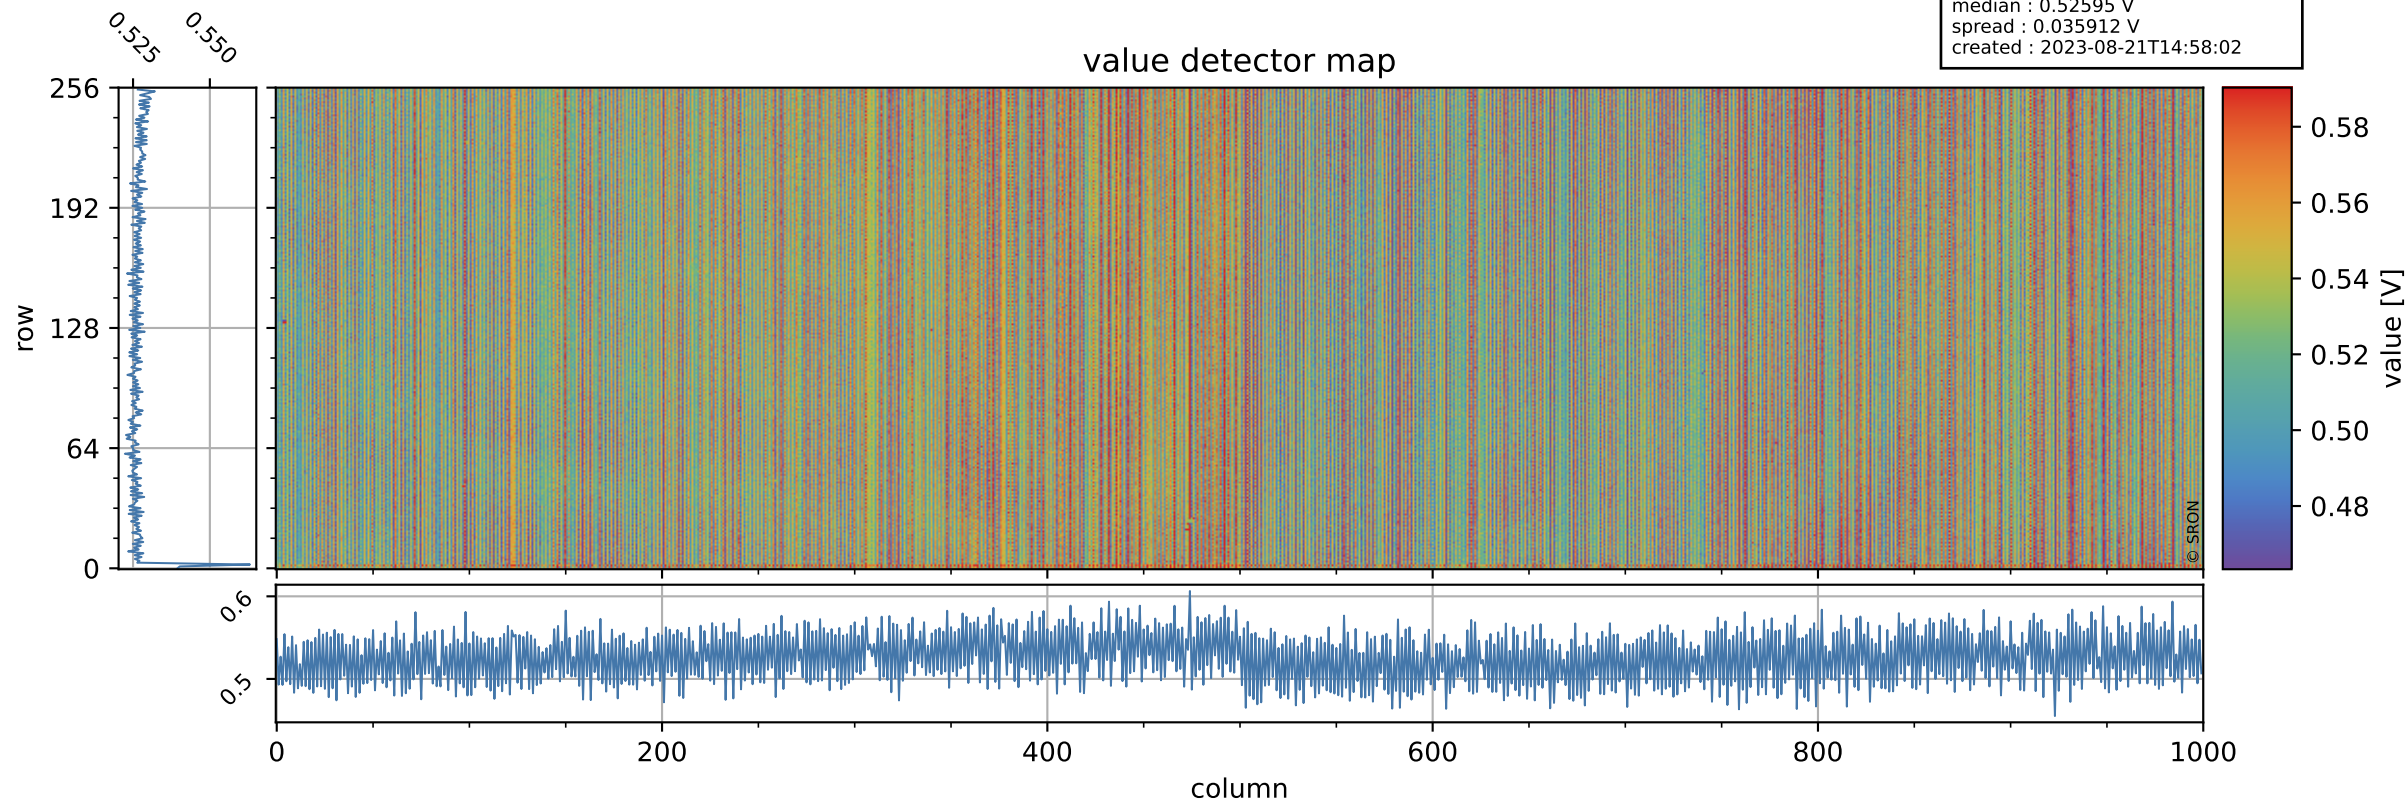

Tropomi SWIR offset (official)

orbits : 19 in [18517, 18562]
coverage : 2021-05-10 / 2021-05-13
median : 0.52595 V
spread : 0.035912 V
created : 2023-08-21T14:58:02

value detector map

Tropomi SWIR offset (official)

orbits : 19 in [18517, 18562]
coverage : 2021-05-10 / 2021-05-13
median : 30.328 μV
spread : 15.13 μV
created : 2023-08-21T14:58:03

Tropomi SWIR offset (official)

orbits : 19 in [18517, 18562]
coverage : 2021-05-10 / 2021-05-13
median : -0.06384 mV
spread : 0.3916 mV
created : 2023-08-21T14:58:03

value compared with SWIR offset CKD

Tropomi SWIR offset (official) ground-tracks of Sentinel-5P

orbits : 19 in [18517, 18562]
coverage : 2021-05-10 / 2021-05-13
created : 2023-08-21T14:58:04

Tropomi SWIR offset (official)

orbits : [2827, 18562]
coverage : 2018-04-30 / 2021-05-13
created : 2023-08-21T14:58:04

trend of detector median & temperatures