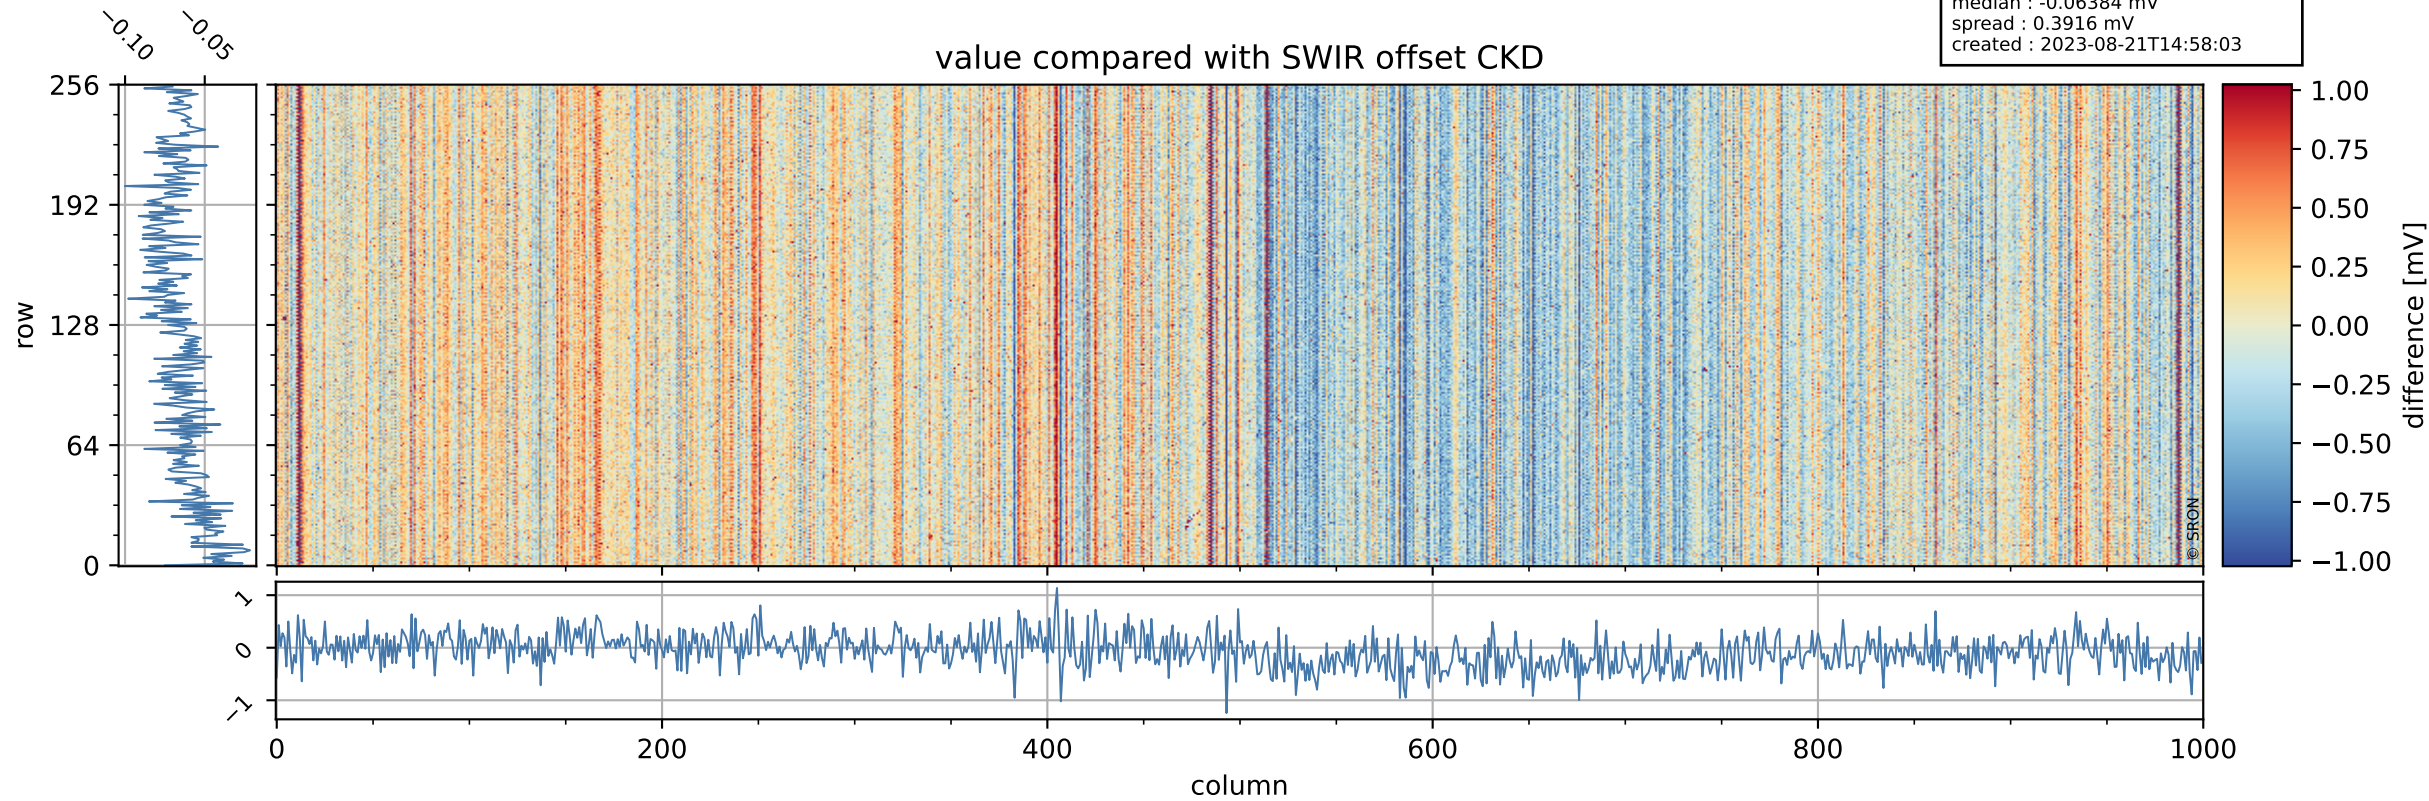

Tropomi SWIR offset (official)

orbits : 19 in [18517, 18562]
coverage : 2021-05-10 / 2021-05-13
median : 0.52595 V
spread : 0.035912 V
created : 2023-08-21T14:58:02

value detector map

Tropomi SWIR offset (official)

orbits : 19 in [18517, 18562]
coverage : 2021-05-10 / 2021-05-13
median : 30.328 μV
spread : 15.13 μV
created : 2023-08-21T14:58:03

Tropomi SWIR offset (official)

orbits : 19 in [18517, 18562]
coverage : 2021-05-10 / 2021-05-13
median : -0.06384 mV
spread : 0.3916 mV
created : 2023-08-21T14:58:03

value compared with SWIR offset CKD

Tropomi SWIR offset (official) ground-tracks of Sentinel-5P

orbits : 19 in [18517, 18562]
coverage : 2021-05-10 / 2021-05-13
created : 2023-08-21T14:58:04

Tropomi SWIR offset (official)

orbits : [2827, 18562]
coverage : 2018-04-30 / 2021-05-13
created : 2023-08-21T14:58:04

trend of detector median & temperatures