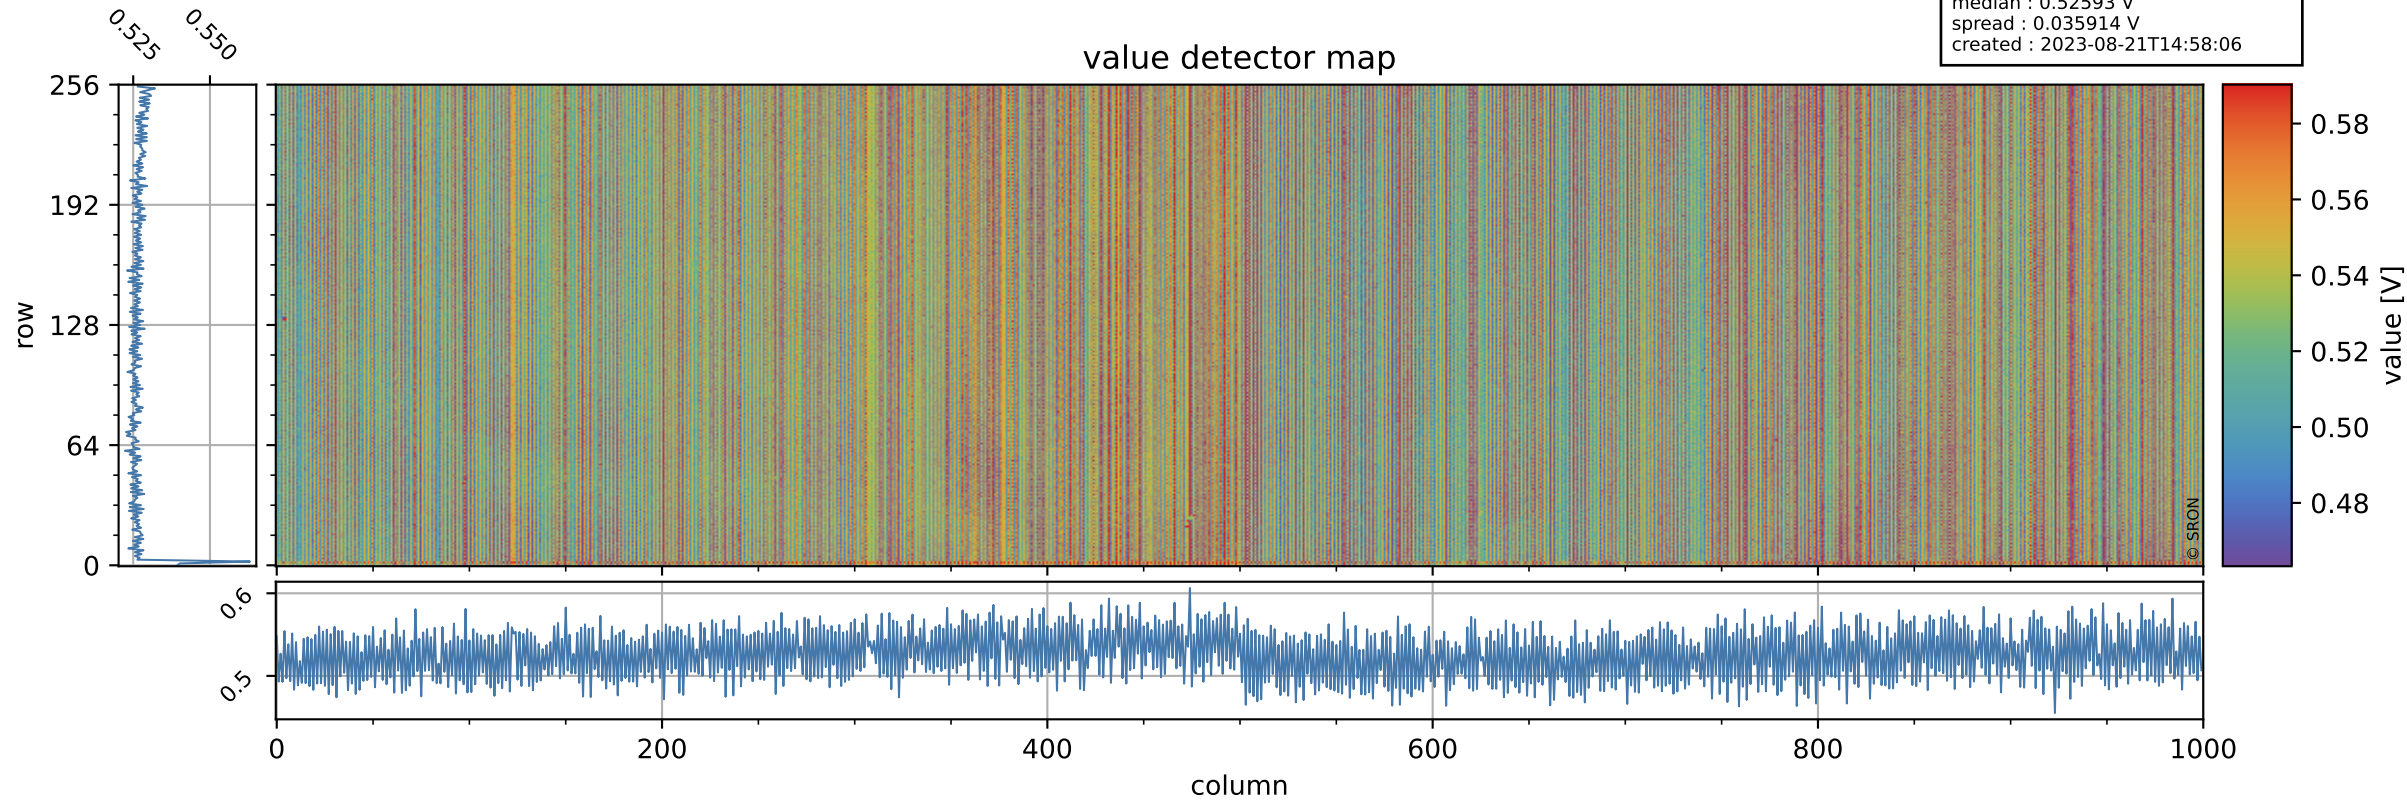

Tropomi SWIR offset (official)

orbits : 20 in [18532, 18577]
coverage : 2021-05-11 / 2021-05-14
median : 0.52593 V
spread : 0.035914 V
created : 2023-08-21T14:58:06

value detector map

Tropomi SWIR offset (official)

orbits : 20 in [18532, 18577]
coverage : 2021-05-11 / 2021-05-14
median : 29.608 μV
spread : 14.805 μV
created : 2023-08-21T14:58:06

Tropomi SWIR offset (official)

value compared with SWIR offset CKD

orbits : 20 in [18532, 18577]
coverage : 2021-05-11 / 2021-05-14
median : -0.081004 mV
spread : 0.39112 mV
created : 2023-08-21T14:58:07

Tropomi SWIR offset (official) ground-tracks of Sentinel-5P

orbits : 20 in [18532, 18577]
coverage : 2021-05-11 / 2021-05-14
created : 2023-08-21T14:58:07

Tropomi SWIR offset (official)

orbits : [2827, 18577]
coverage : 2018-04-30 / 2021-05-14
created : 2023-08-21T14:58:08

trend of detector median & temperatures