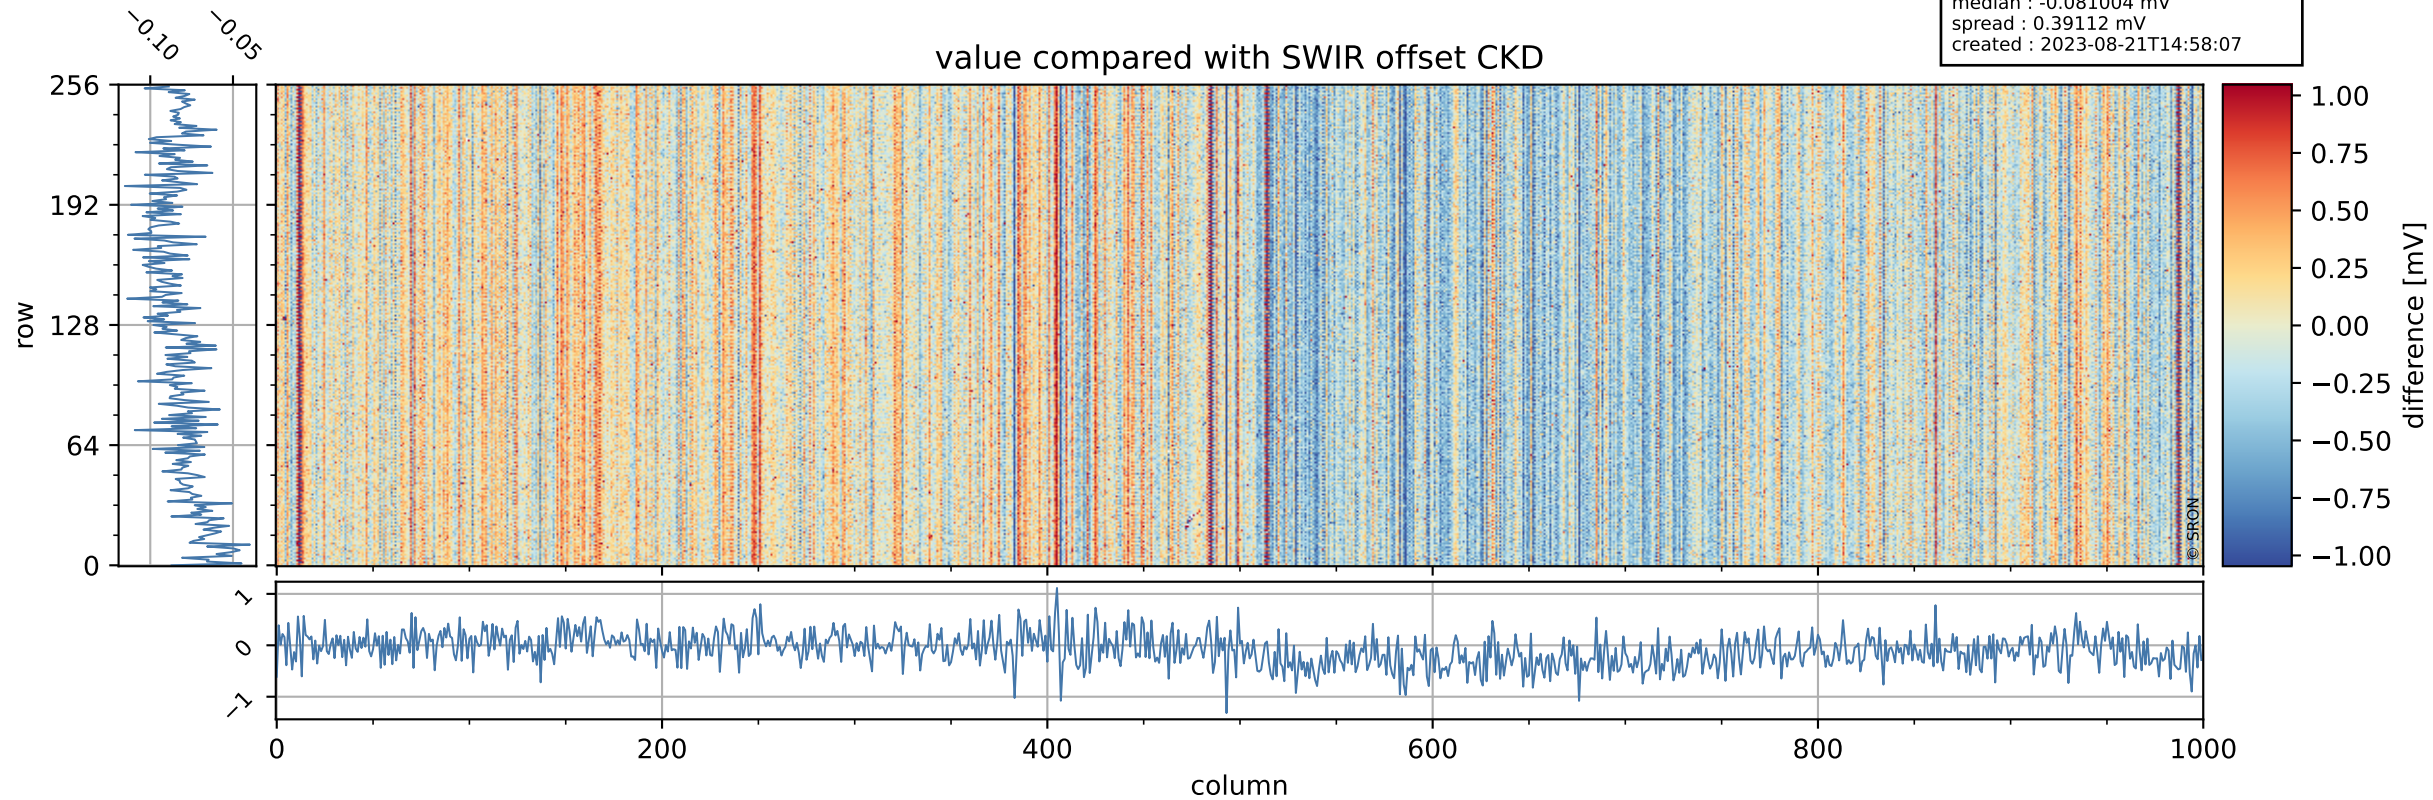

Tropomi SWIR offset (official)

orbits : 20 in [18532, 18577]
coverage : 2021-05-11 / 2021-05-14
median : 0.52593 V
spread : 0.035914 V
created : 2023-08-21T14:58:06

value detector map

Tropomi SWIR offset (official)

orbits : 20 in [18532, 18577]
coverage : 2021-05-11 / 2021-05-14
median : 29.608 μV
spread : 14.805 μV
created : 2023-08-21T14:58:06

Tropomi SWIR offset (official)

value compared with SWIR offset CKD

orbits : 20 in [18532, 18577]
coverage : 2021-05-11 / 2021-05-14
median : -0.081004 mV
spread : 0.39112 mV
created : 2023-08-21T14:58:07

Tropomi SWIR offset (official) ground-tracks of Sentinel-5P

orbits : 20 in [18532, 18577]
coverage : 2021-05-11 / 2021-05-14
created : 2023-08-21T14:58:07

Tropomi SWIR offset (official)

orbits : [2827, 18577]
coverage : 2018-04-30 / 2021-05-14
created : 2023-08-21T14:58:08

trend of detector median & temperatures