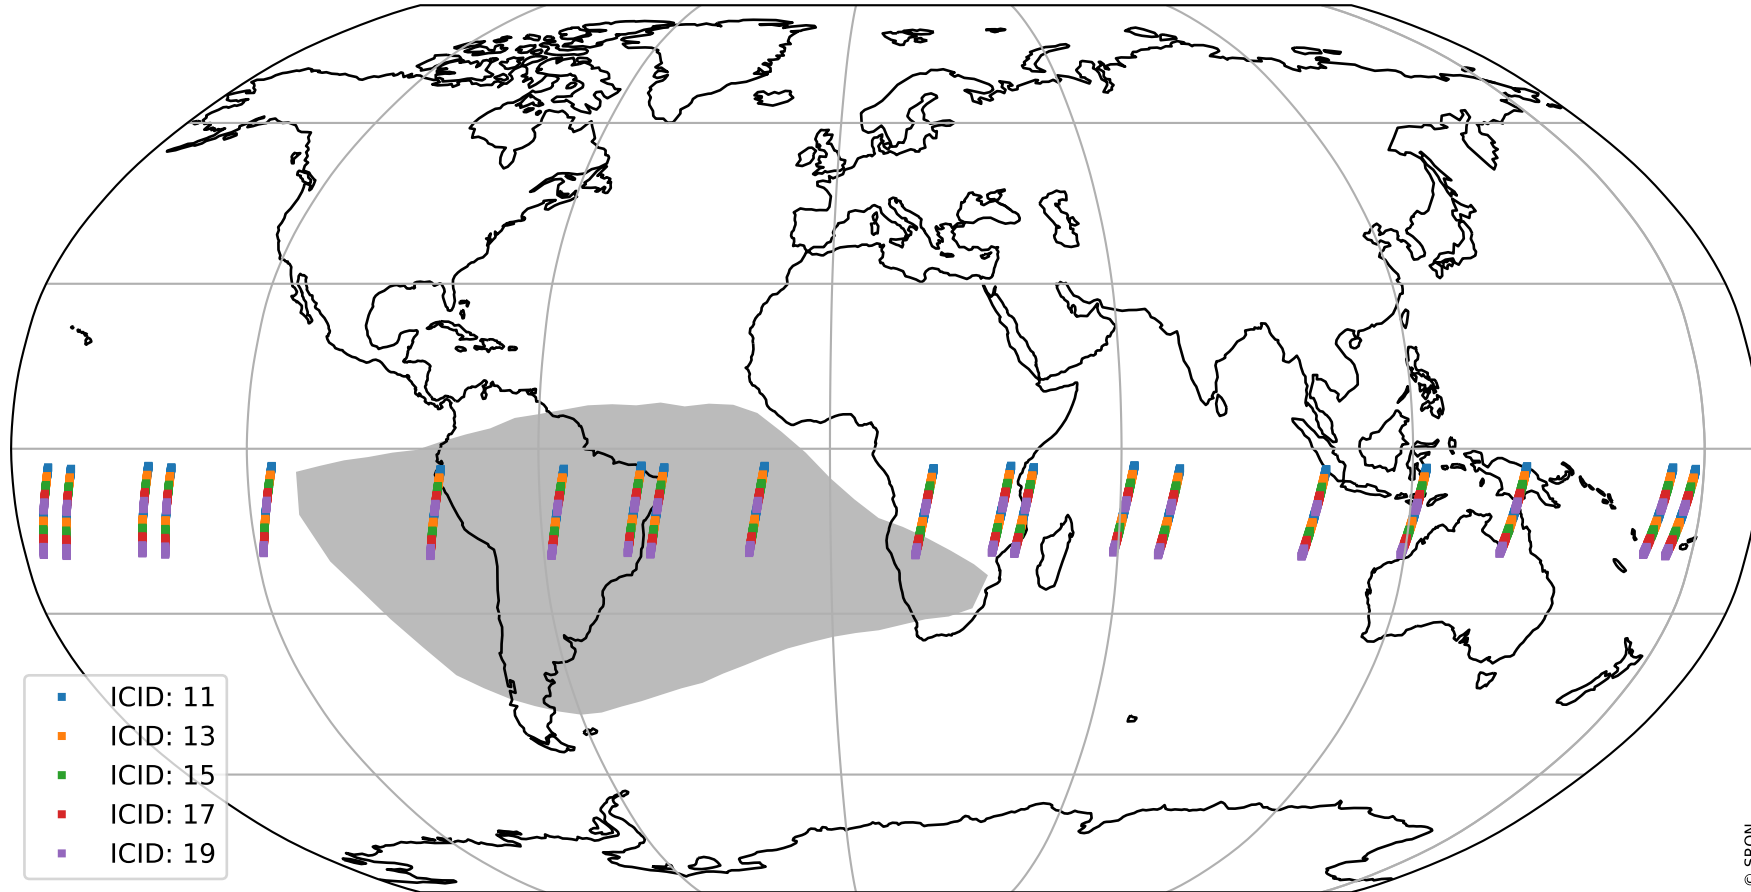

Tropomi SWIR offset (official)

orbits : 20 in [18532, 18577]
coverage : 2021-05-11 / 2021-05-14
median : 0.52593 V
spread : 0.035914 V
created : 2023-08-21T14:58:06

value detector map

Tropomi SWIR offset (official)

orbits : 20 in [18532, 18577]
coverage : 2021-05-11 / 2021-05-14
median : 29.608 μV
spread : 14.805 μV
created : 2023-08-21T14:58:06

Tropomi SWIR offset (official)

value compared with SWIR offset CKD

orbits : 20 in [18532, 18577]
coverage : 2021-05-11 / 2021-05-14
median : -0.081004 mV
spread : 0.39112 mV
created : 2023-08-21T14:58:07

Tropomi SWIR offset (official) ground-tracks of Sentinel-5P

orbits : 20 in [18532, 18577]
coverage : 2021-05-11 / 2021-05-14
created : 2023-08-21T14:58:07

Tropomi SWIR offset (official)

orbits : [2827, 18577]
coverage : 2018-04-30 / 2021-05-14
created : 2023-08-21T14:58:08

trend of detector median & temperatures