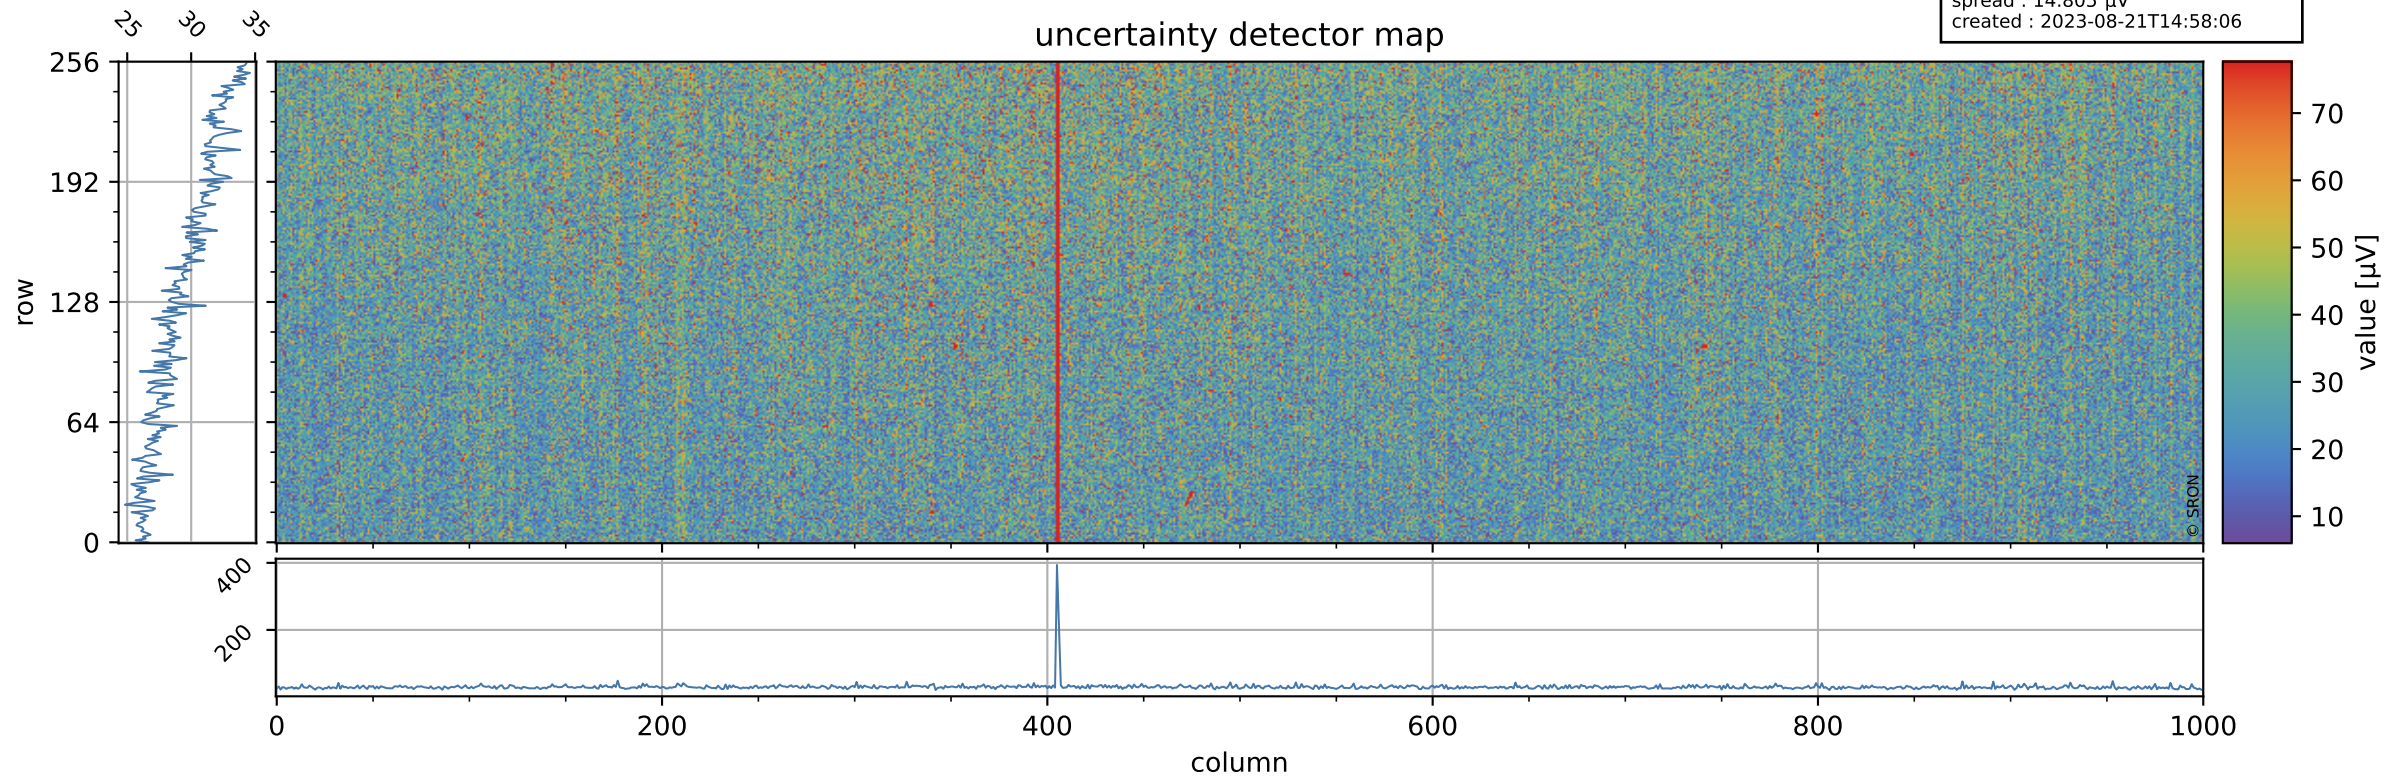

Tropomi SWIR offset (official)

orbits : 20 in [18532, 18577]
coverage : 2021-05-11 / 2021-05-14
median : 0.52593 V
spread : 0.035914 V
created : 2023-08-21T14:58:06

value detector map

Tropomi SWIR offset (official)

orbits : 20 in [18532, 18577]
coverage : 2021-05-11 / 2021-05-14
median : 29.608 μV
spread : 14.805 μV
created : 2023-08-21T14:58:06

Tropomi SWIR offset (official)

value compared with SWIR offset CKD

orbits : 20 in [18532, 18577]
coverage : 2021-05-11 / 2021-05-14
median : -0.081004 mV
spread : 0.39112 mV
created : 2023-08-21T14:58:07

Tropomi SWIR offset (official) ground-tracks of Sentinel-5P

orbits : 20 in [18532, 18577]
coverage : 2021-05-11 / 2021-05-14
created : 2023-08-21T14:58:07

Tropomi SWIR offset (official)

orbits : [2827, 18577]
coverage : 2018-04-30 / 2021-05-14
created : 2023-08-21T14:58:08

trend of detector median & temperatures