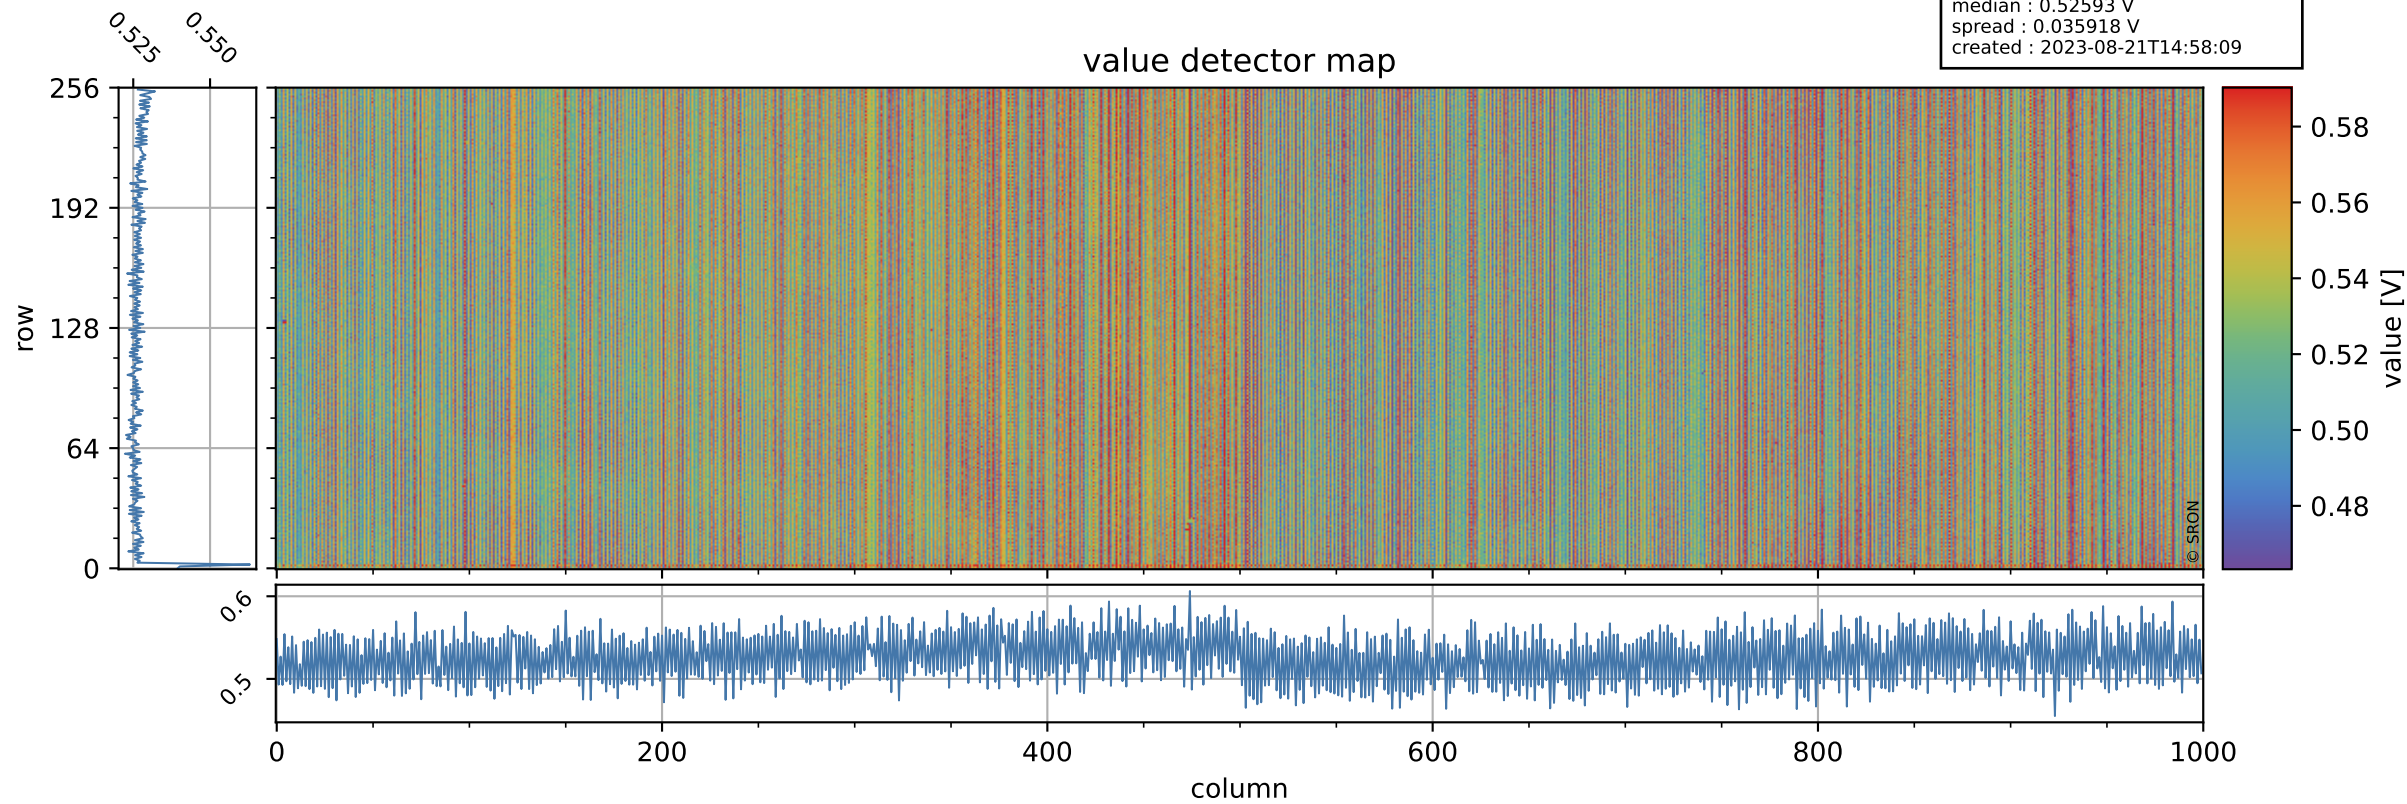

# Tropomi SWIR offset (official)

orbits : 19 in [18547, 18592]  
coverage : 2021-05-12 / 2021-05-15  
median : 0.52593 V  
spread : 0.035918 V  
created : 2023-08-21T14:58:09

## value detector map

# Tropomi SWIR offset (official)

orbits : 19 in [18547, 18592]  
coverage : 2021-05-12 / 2021-05-15  
median : 31.803  $\mu\text{V}$   
spread : 15.564  $\mu\text{V}$   
created : 2023-08-21T14:58:10

# Tropomi SWIR offset (official) ground-tracks of Sentinel-5P

orbits : 19 in [18547, 18592]  
coverage : 2021-05-12 / 2021-05-15  
created : 2023-08-21T14:58:10