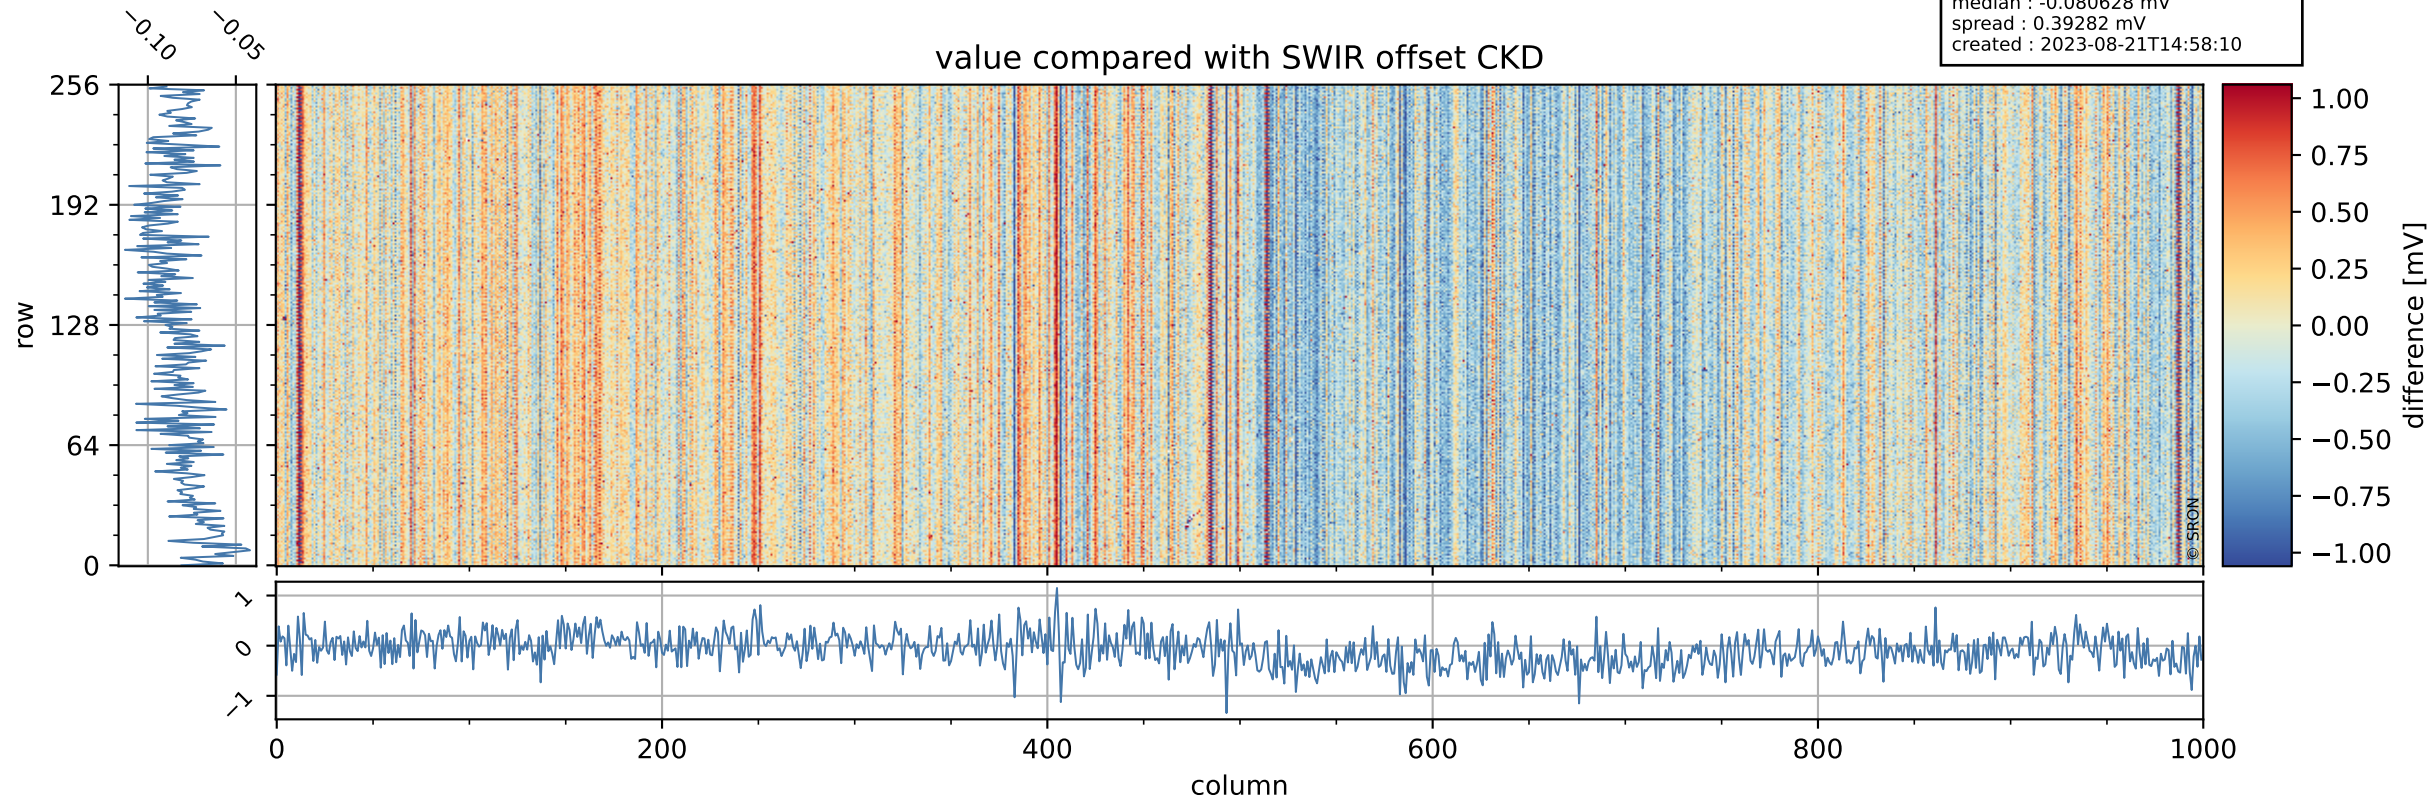

## value detector map

# Tropomi SWIR offset (official)

orbits : 19 in [18547, 18592]  
coverage : 2021-05-12 / 2021-05-15  
median : 31.803  $\mu\text{V}$   
spread : 15.564  $\mu\text{V}$   
created : 2023-08-21T14:58:10

# Tropomi SWIR offset (official)

orbits : 19 in [18547, 18592]  
coverage : 2021-05-12 / 2021-05-15  
median : -0.080628 mV  
spread : 0.39282 mV  
created : 2023-08-21T14:58:10

value compared with SWIR offset CKD

# Tropomi SWIR offset (official) ground-tracks of Sentinel-5P

orbits : 19 in [18547, 18592]  
coverage : 2021-05-12 / 2021-05-15  
created : 2023-08-21T14:58:10