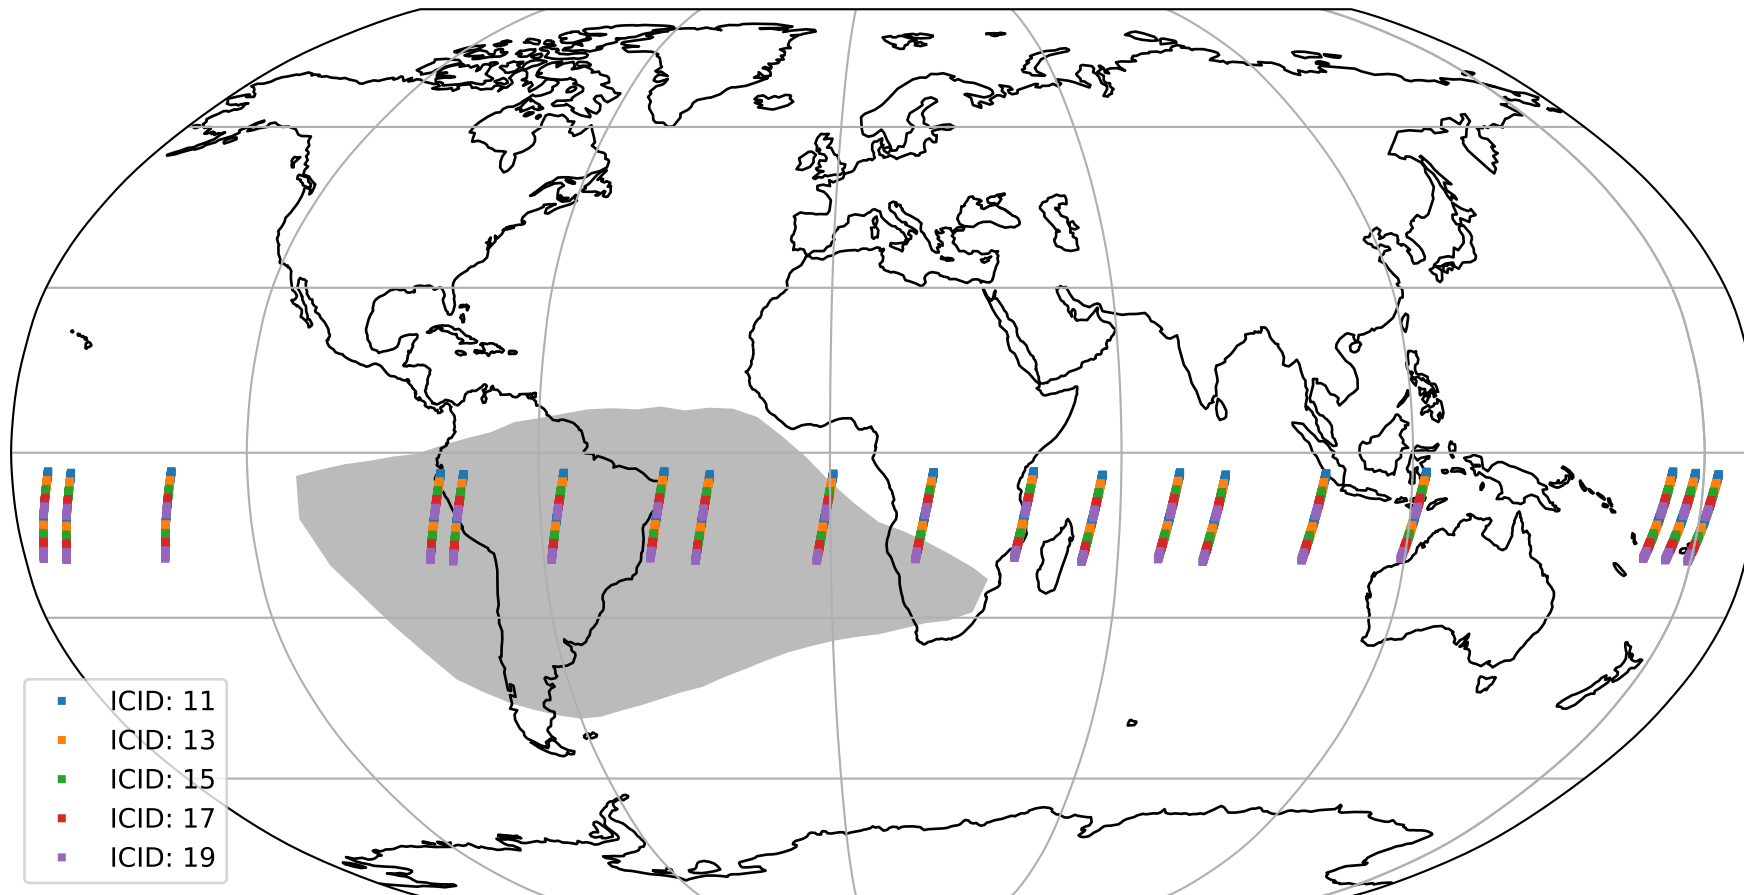

# Tropomi SWIR offset (official)

orbits : 19 in [18547, 18592]  
coverage : 2021-05-12 / 2021-05-15  
median : 31.803  $\mu\text{V}$   
spread : 15.564  $\mu\text{V}$   
created : 2023-08-21T14:58:10

# Tropomi SWIR offset (official)

orbits : 19 in [18547, 18592]  
coverage : 2021-05-12 / 2021-05-15  
median : -0.080628 mV  
spread : 0.39282 mV  
created : 2023-08-21T14:58:10

value compared with SWIR offset CKD

# Tropomi SWIR offset (official) ground-tracks of Sentinel-5P

orbits : 19 in [18547, 18592]  
coverage : 2021-05-12 / 2021-05-15  
created : 2023-08-21T14:58:10

# Tropomi SWIR offset (official)

orbits : [2827, 18592]  
coverage : 2018-04-30 / 2021-05-15  
created : 2023-08-21T14:58:11