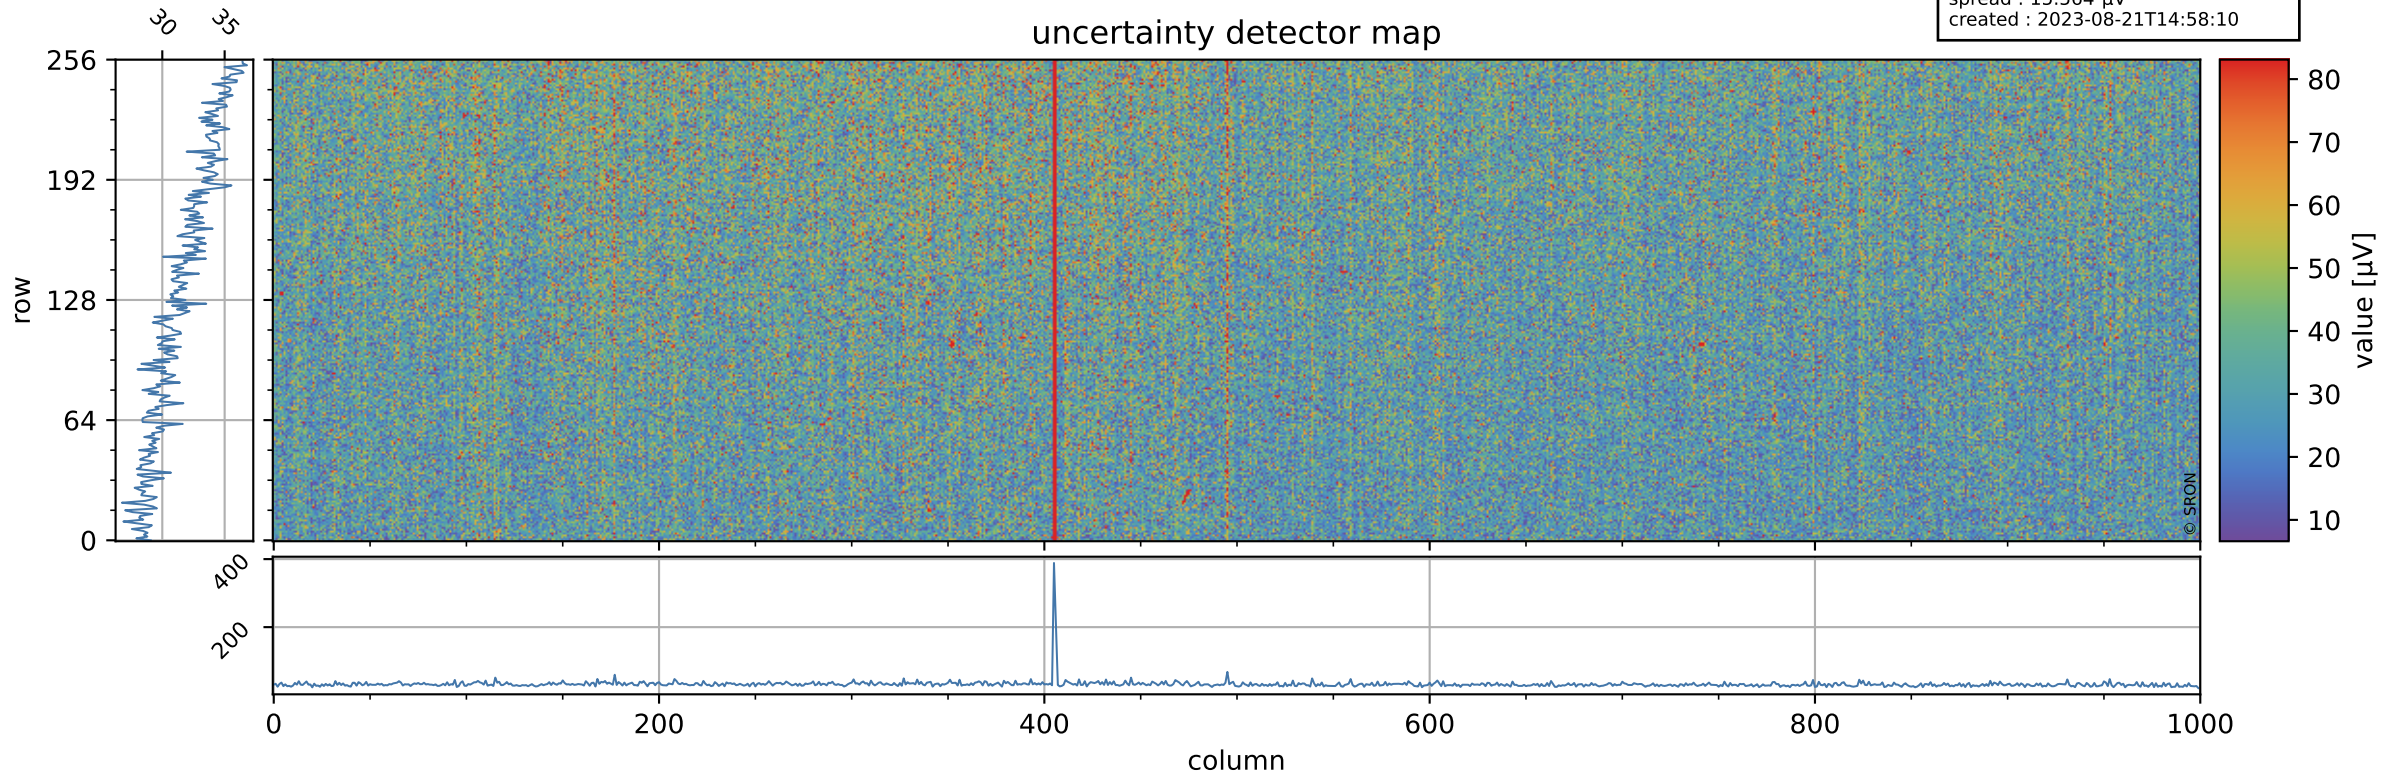

# Tropomi SWIR offset (official)

orbits : 19 in [18547, 18592]  
coverage : 2021-05-12 / 2021-05-15  
median : 0.52593 V  
spread : 0.035918 V  
created : 2023-08-21T14:58:09

## value detector map

# Tropomi SWIR offset (official)

orbits : 19 in [18547, 18592]  
coverage : 2021-05-12 / 2021-05-15  
median : 31.803  $\mu\text{V}$   
spread : 15.564  $\mu\text{V}$   
created : 2023-08-21T14:58:10

# Tropomi SWIR offset (official) ground-tracks of Sentinel-5P

orbits : 19 in [18547, 18592]  
coverage : 2021-05-12 / 2021-05-15  
created : 2023-08-21T14:58:10